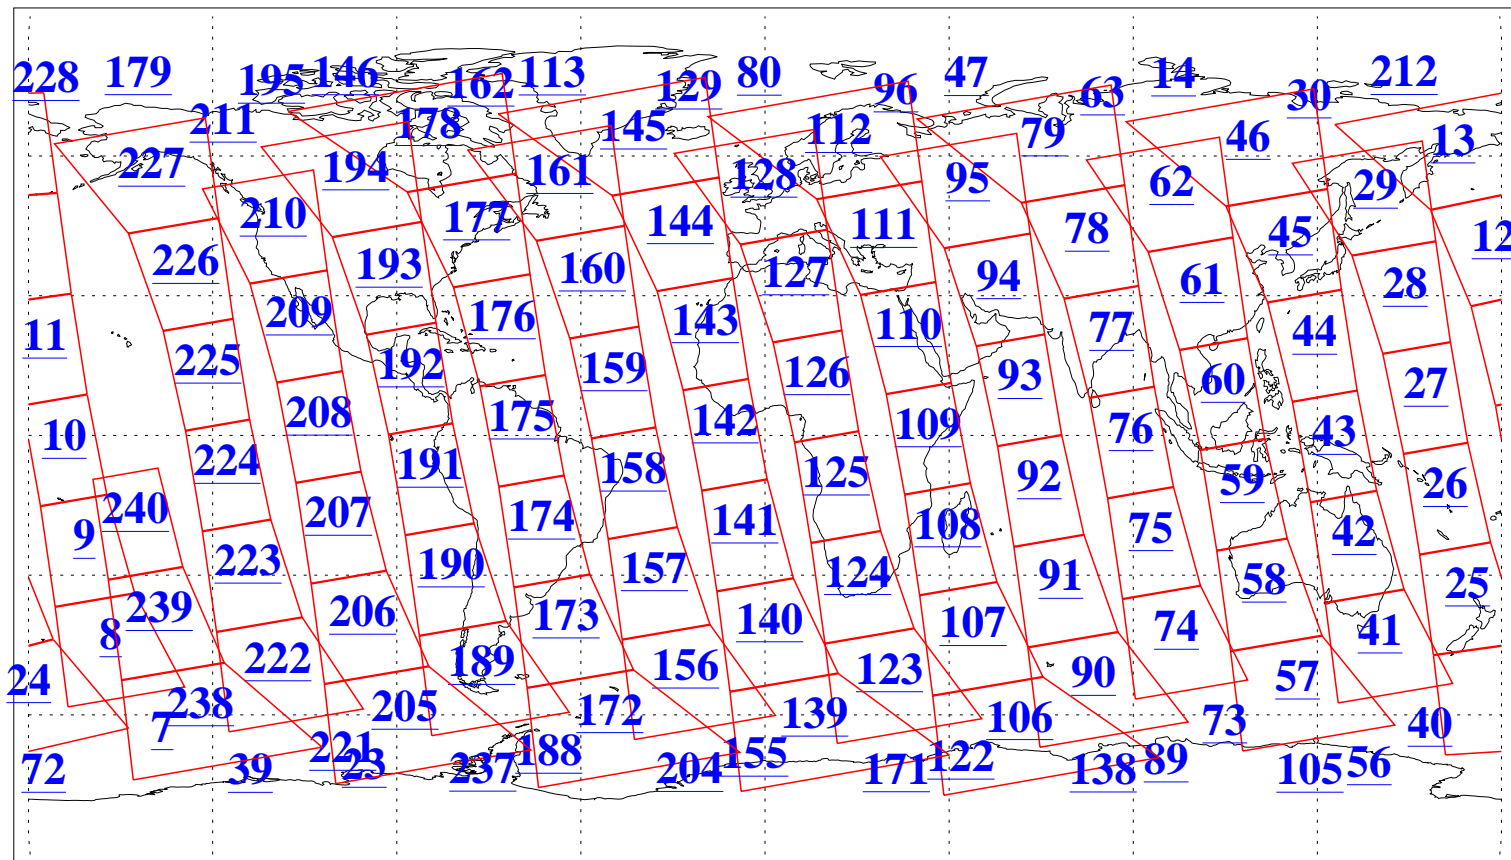

L1B Availability  
AMSU Granules: 240  
HSB Granules: 0  
AIRS Granules: 240

26 Sep 2015  
DoY 269  
Aqua Day 4893  
Granules: 1 to 120

Granules: 121 to 240

Legend: AMSU Available, HSB Available, AIRS Available

L1B Availability  
AMSU Granules: 240  
HSB Granules: 0  
AIRS Granules: 240

26 Sep 2015  
DoY 269  
Aqua Day 4893

Ascending Granules

Descending Granules

Legend: AMSU Available, HSB Available, AIRS Available

L1B Availability  
 AMSU Granules: 240  
 HSB Granules: 0  
 AIRS Granules: 240

26 Sep 2015  
 DoY 269  
 Aqua Day 4893

Northern Hemisphere Granules

Southern Hemisphere Granules

Legend: AMSU Available, HSB Available, AIRS Available