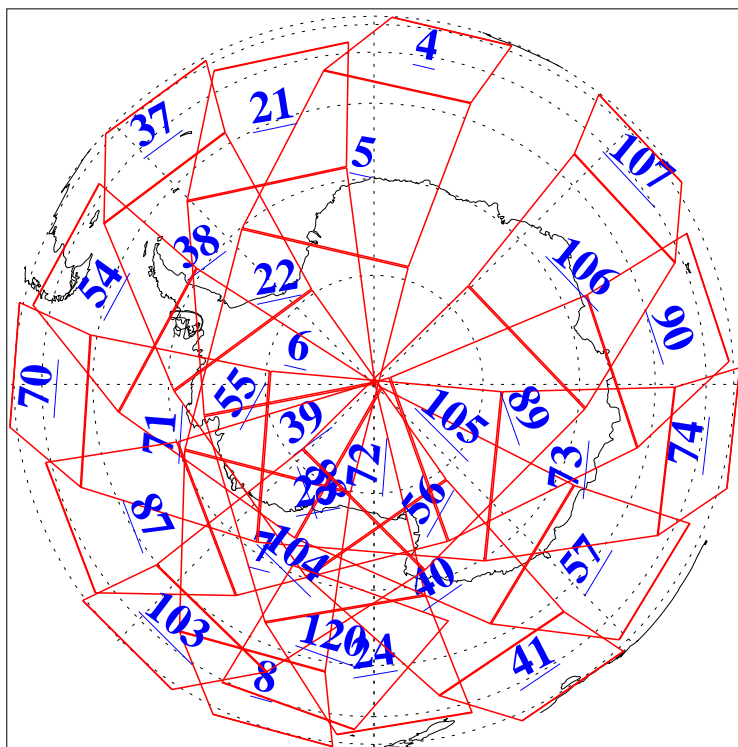

L1B Availability  
AMSU Granules: 240  
HSB Granules: 0  
AIRS Granules: 240

26 Sep 2015  
DoY 269  
Aqua Day 4893  
Granules: 1 to 120

Granules: 121 to 240

Legend: AMSU Available, HSB Available, AIRS Available

L1B Availability  
AMSU Granules: 240  
HSB Granules: 0  
AIRS Granules: 240

26 Sep 2015  
DoY 269  
Aqua Day 4893

Ascending Granules

Descending Granules

Legend: AMSU Available, HSB Available, AIRS Available

L1B Availability  
 AMSU Granules: 240  
 HSB Granules: 0  
 AIRS Granules: 240

26 Sep 2015  
 DoY 269  
 Aqua Day 4893

Northern Hemisphere Granules

Southern Hemisphere Granules

Legend: AMSU Available, HSB Available, AIRS Available