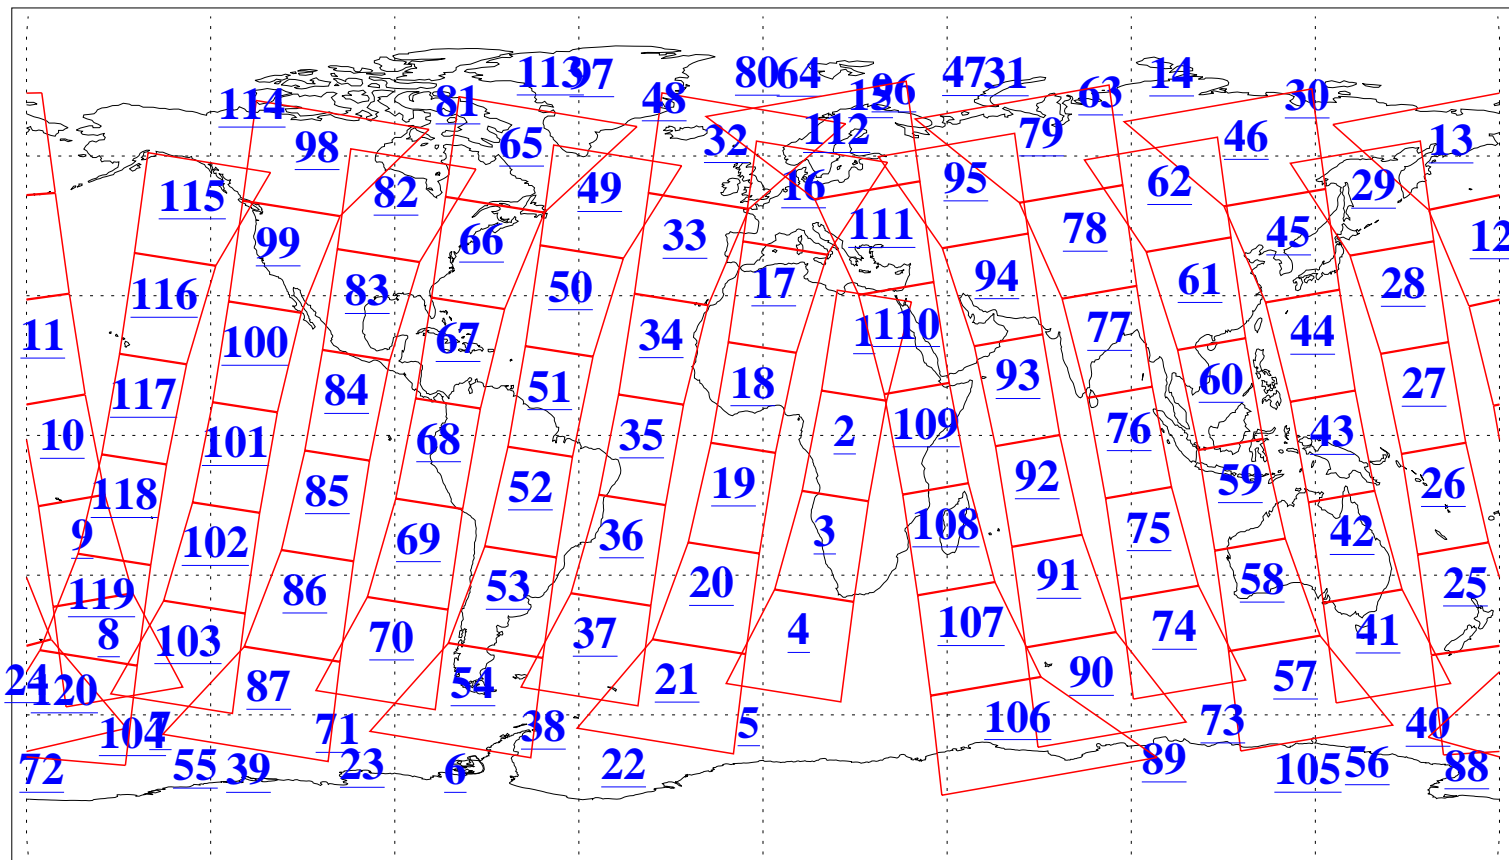

L1B Availability  
AMSU Granules: 240  
HSB Granules: 0  
AIRS Granules: 240

26 Sep 2015  
DoY 269  
Aqua Day 4893  
Granules: 1 to 120

Granules: 121 to 240

Legend: AMSU Available, HSB Available, AIRS Available

L1B Availability  
AMSU Granules: 240  
HSB Granules: 0  
AIRS Granules: 240

26 Sep 2015  
DoY 269  
Aqua Day 4893

Ascending Granules

Descending Granules

Legend: AMSU Available, HSB Available, AIRS Available

L1B Availability  
 AMSU Granules: 240  
 HSB Granules: 0  
 AIRS Granules: 240

26 Sep 2015  
 DoY 269  
 Aqua Day 4893

Northern Hemisphere Granules

Southern Hemisphere Granules

Legend: AMSU Available, HSB Available, AIRS Available