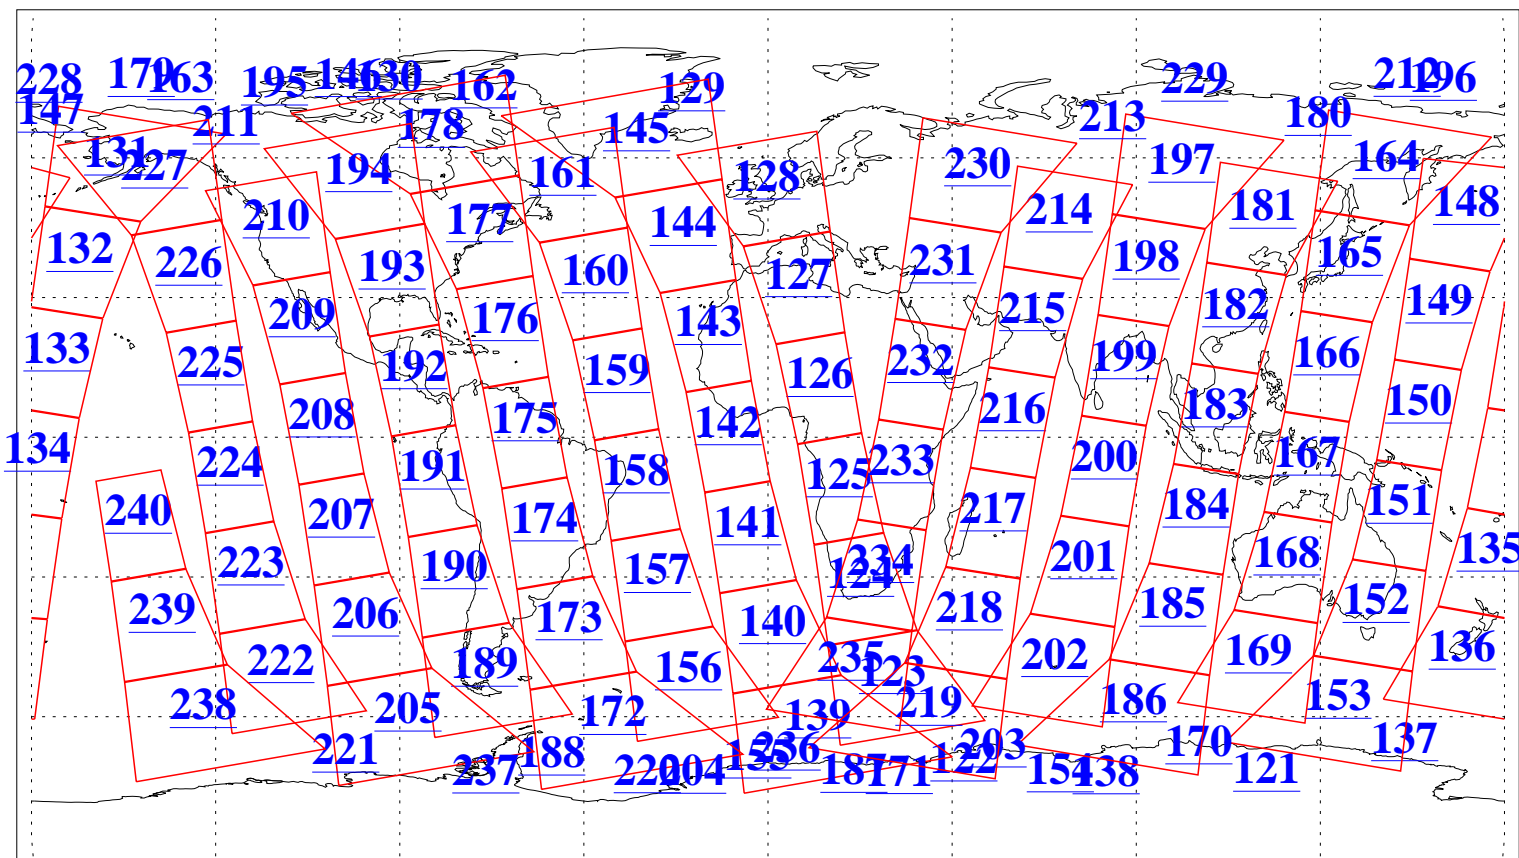

L1B Availability  
AMSU Granules: 240  
HSB Granules: 0  
AIRS Granules: 240

26 Sep 2015  
DoY 269  
Aqua Day 4893  
Granules: 1 to 120

Granules: 121 to 240

Legend: AMSU Available, HSB Available, AIRS Available

L1B Availability  
AMSU Granules: 240  
HSB Granules: 0  
AIRS Granules: 240

26 Sep 2015  
DoY 269  
Aqua Day 4893

Ascending Granules

Descending Granules

Legend: AMSU Available, HSB Available, AIRS Available

L1B Availability  
 AMSU Granules: 240  
 HSB Granules: 0  
 AIRS Granules: 240

26 Sep 2015  
 DoY 269  
 Aqua Day 4893

Northern Hemisphere Granules

Southern Hemisphere Granules

Legend: AMSU Available, HSB Available, AIRS Available