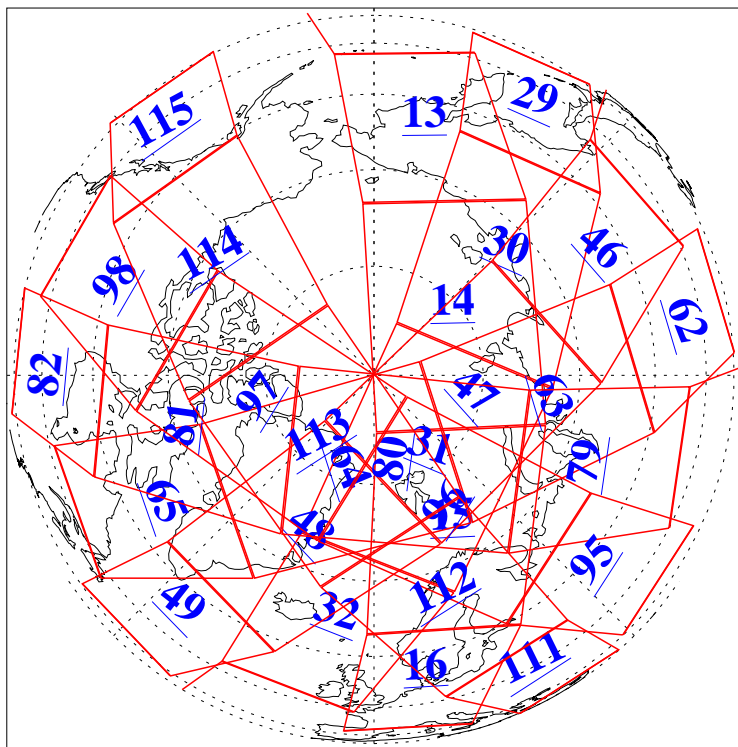

L1B Availability  
AMSU Granules: 240  
HSB Granules: 0  
AIRS Granules: 240

26 Sep 2015  
DoY 269  
Aqua Day 4893  
Granules: 1 to 120

Granules: 121 to 240

Legend: AMSU Available, HSB Available, AIRS Available

L1B Availability  
AMSU Granules: 240  
HSB Granules: 0  
AIRS Granules: 240

26 Sep 2015  
DoY 269  
Aqua Day 4893

Ascending Granules

Descending Granules

Legend: AMSU Available, HSB Available, AIRS Available

L1B Availability  
 AMSU Granules: 240  
 HSB Granules: 0  
 AIRS Granules: 240

26 Sep 2015  
 DoY 269  
 Aqua Day 4893

Northern Hemisphere Granules

Southern Hemisphere Granules

Legend: AMSU Available, HSB Available, AIRS Available