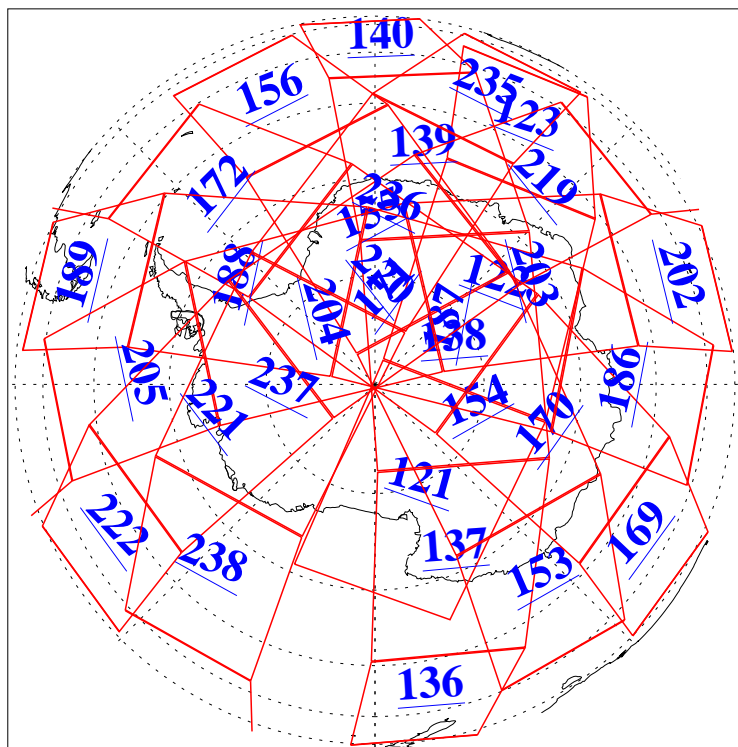

L1B Availability  
AMSU Granules: 240  
HSB Granules: 0  
AIRS Granules: 240

26 Sep 2015  
DoY 269  
Aqua Day 4893

Ascending Granules

Descending Granules

Legend: AMSU Available, HSB Available, AIRS Available

L1B Availability  
 AMSU Granules: 240  
 HSB Granules: 0  
 AIRS Granules: 240

26 Sep 2015  
 DoY 269  
 Aqua Day 4893

Northern Hemisphere Granules

Southern Hemisphere Granules

Legend: AMSU Available, HSB Available, AIRS Available