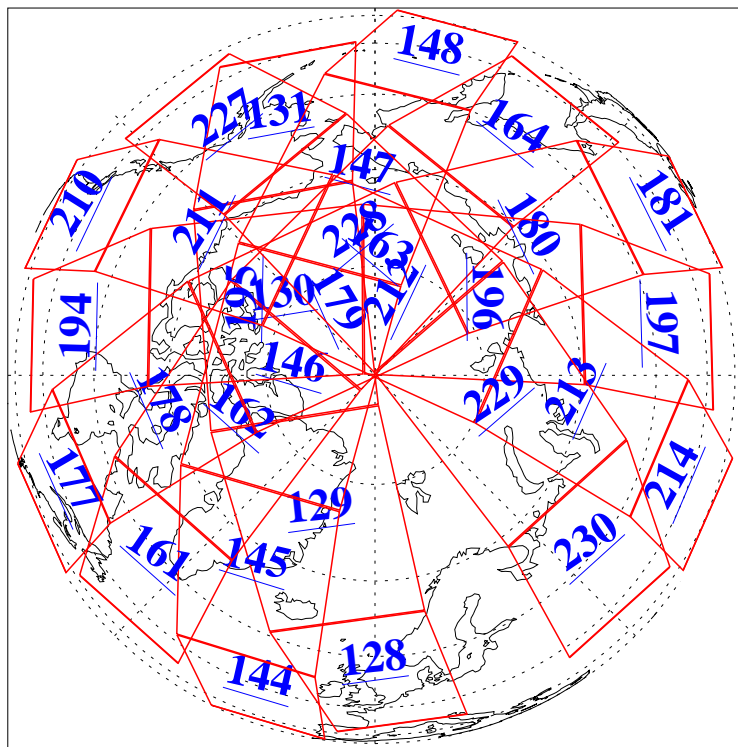

L1B Availability  
AMSU Granules: 240  
HSB Granules: 0  
AIRS Granules: 240

26 Sep 2015  
DoY 269  
Aqua Day 4893

Ascending Granules

Descending Granules

Legend: AMSU Available, HSB Available, AIRS Available

L1B Availability  
 AMSU Granules: 240  
 HSB Granules: 0  
 AIRS Granules: 240

26 Sep 2015  
 DoY 269  
 Aqua Day 4893

Northern Hemisphere Granules

Southern Hemisphere Granules

Legend: AMSU Available, HSB Available, AIRS Available