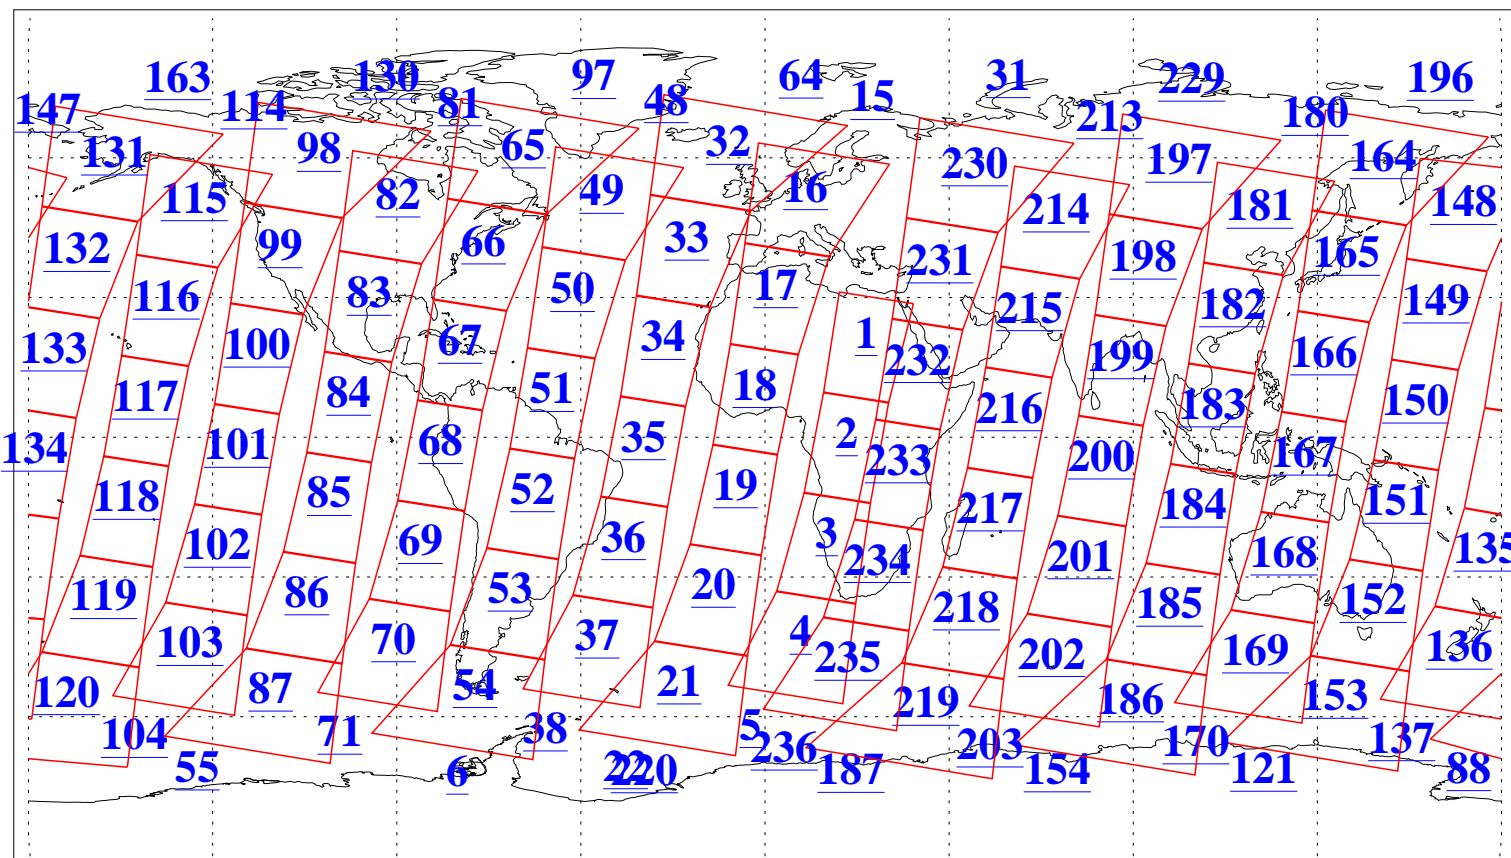

L1B Availability  
AMSU Granules: 240  
HSB Granules: 0  
AIRS Granules: 240

26 Sep 2015  
DoY 269  
Aqua Day 4893  
Granules: 1 to 120

Granules: 121 to 240

Legend: AMSU Available, HSB Available, AIRS Available

L1B Availability  
AMSU Granules: 240  
HSB Granules: 0  
AIRS Granules: 240

26 Sep 2015  
DoY 269  
Aqua Day 4893

Ascending Granules

Descending Granules

Legend: AMSU Available, HSB Available, AIRS Available

L1B Availability  
 AMSU Granules: 240  
 HSB Granules: 0  
 AIRS Granules: 240

26 Sep 2015  
 DoY 269  
 Aqua Day 4893

Northern Hemisphere Granules

Southern Hemisphere Granules

Legend: AMSU Available, HSB Available, AIRS Available