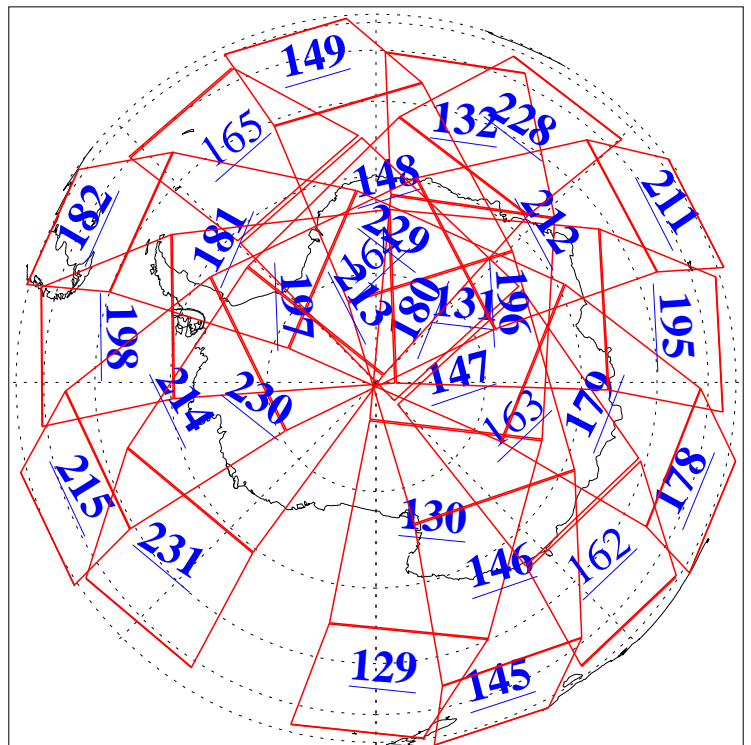

L1B Availability
AMSU Granules: 240
HSB Granules: 0
AIRS Granules: 223

25 Sep 2015
DoY 268
Aqua Day 4892
Granules: 1 to 120

Granules: 121 to 240

Legend: AMSU Available, HSB Available, AIRS Available

L1B Availability
AMSU Granules: 240
HSB Granules: 0
AIRS Granules: 223

25 Sep 2015
DoY 268
Aqua Day 4892

Ascending Granules

Descending Granules

Legend: AMSU Available, HSB Available, AIRS Available

L1B Availability
 AMSU Granules: 240
 HSB Granules: 0
 AIRS Granules: 223

25 Sep 2015
 DoY 268
 Aqua Day 4892

Northern Hemisphere Granules

Southern Hemisphere Granules

Legend: AMSU Available, HSB Available, AIRS Available