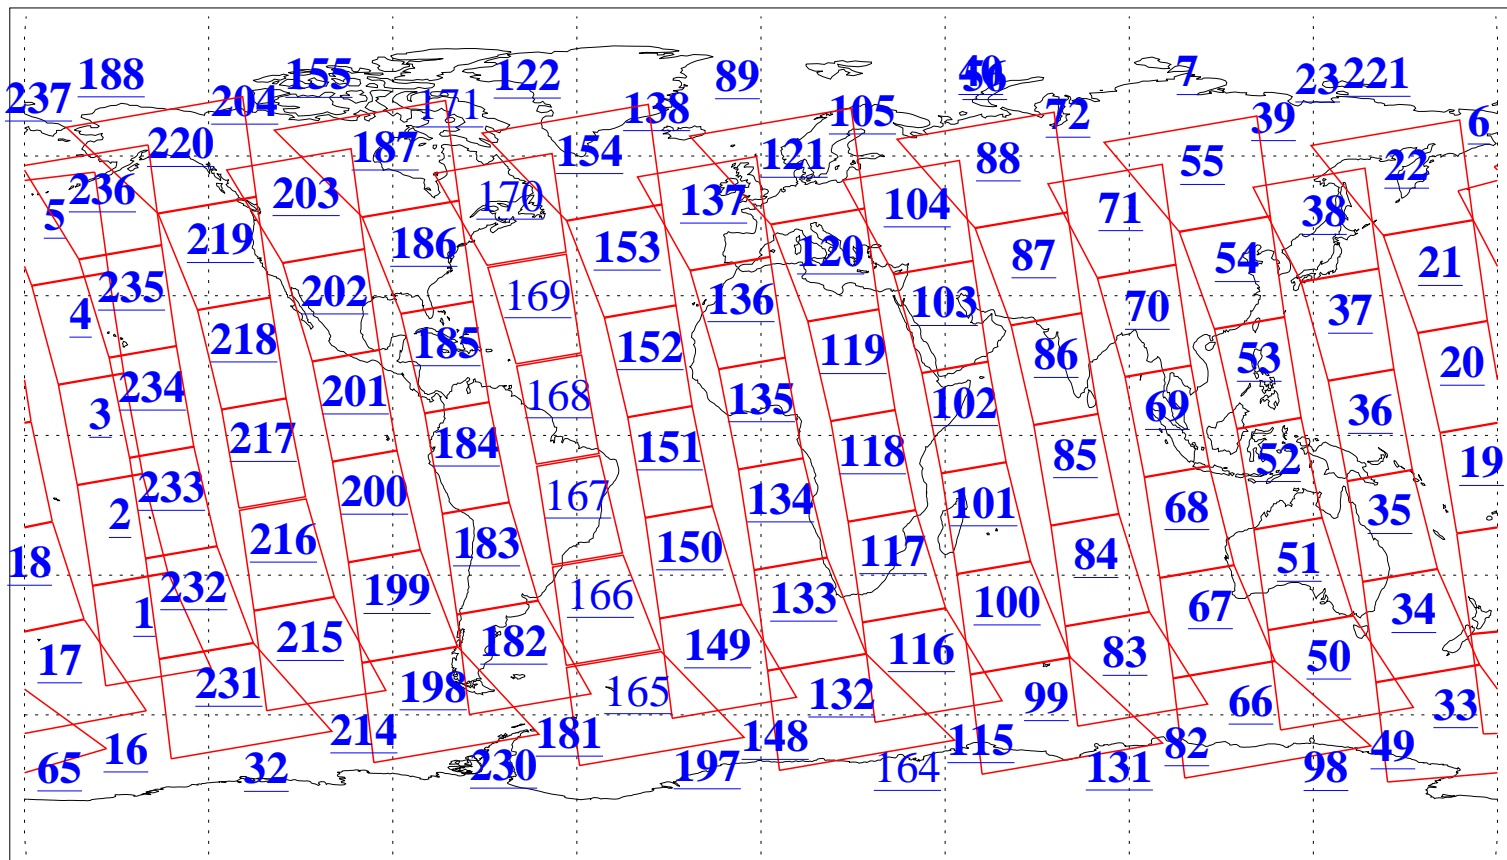

L1B Availability
AMSU Granules: 240
HSB Granules: 0
AIRS Granules: 223

25 Sep 2015
DoY 268
Aqua Day 4892
Granules: 1 to 120

Granules: 121 to 240

Legend: AMSU Available, HSB Available, AIRS Available

L1B Availability
AMSU Granules: 240
HSB Granules: 0
AIRS Granules: 223

25 Sep 2015
DoY 268
Aqua Day 4892

Ascending Granules

Descending Granules

Legend: AMSU Available, HSB Available, AIRS Available

L1B Availability
 AMSU Granules: 240
 HSB Granules: 0
 AIRS Granules: 223

25 Sep 2015
 DoY 268
 Aqua Day 4892

Northern Hemisphere Granules

Southern Hemisphere Granules

Legend: AMSU Available, HSB Available, AIRS Available