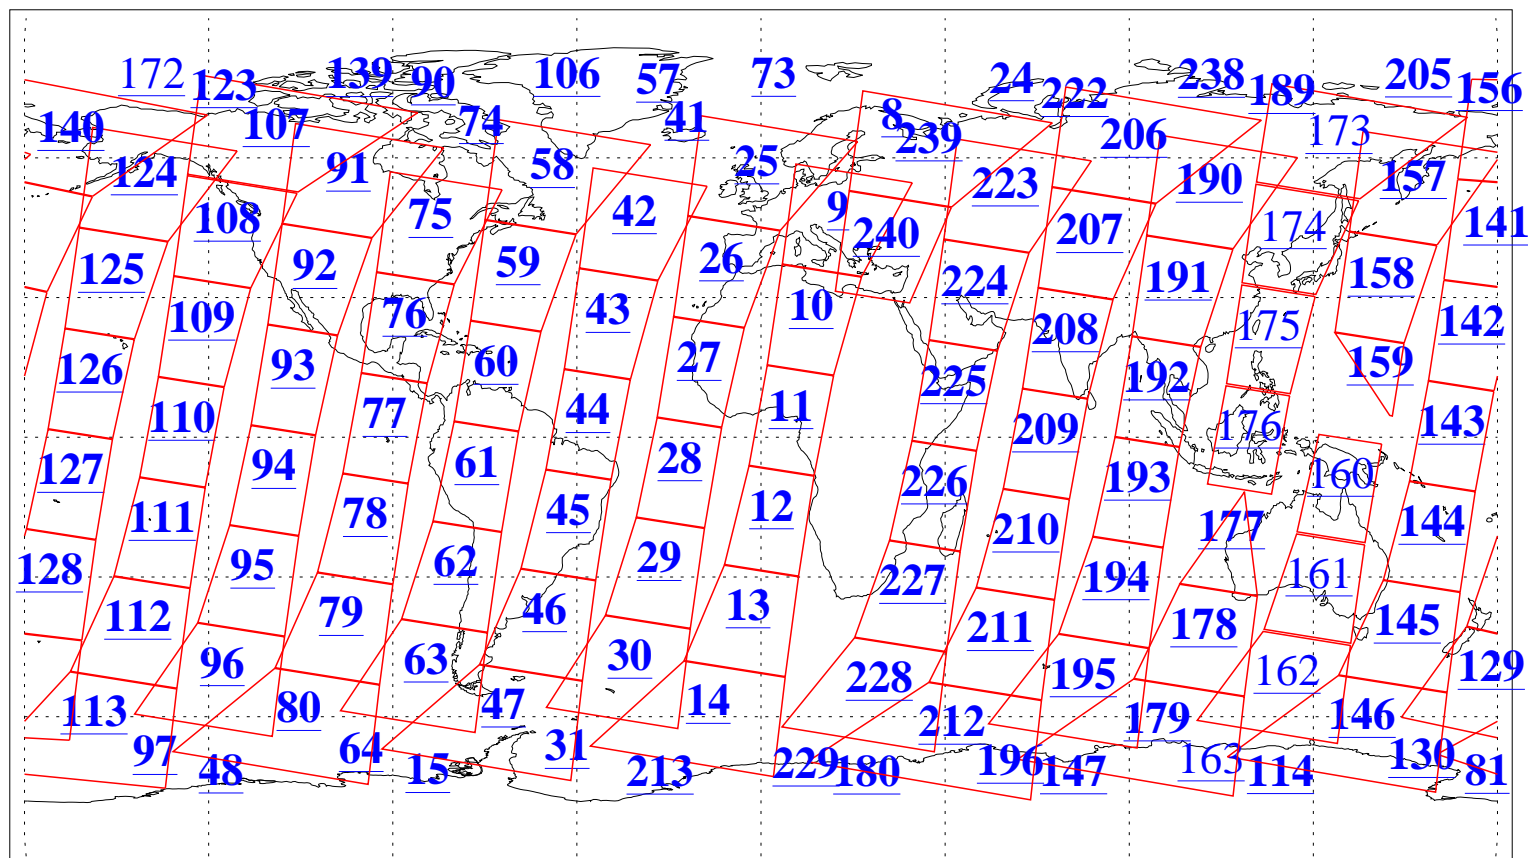

L1B Availability
AMSU Granules: 240
HSB Granules: 0
AIRS Granules: 223

25 Sep 2015
DoY 268
Aqua Day 4892
Granules: 1 to 120

Granules: 121 to 240

Legend: AMSU Available, HSB Available, AIRS Available

L1B Availability
AMSU Granules: 240
HSB Granules: 0
AIRS Granules: 223

25 Sep 2015
DoY 268
Aqua Day 4892

Ascending Granules

Descending Granules

Legend: AMSU Available, HSB Available, AIRS Available

L1B Availability
 AMSU Granules: 240
 HSB Granules: 0
 AIRS Granules: 223

25 Sep 2015
 DoY 268
 Aqua Day 4892

Northern Hemisphere Granules

Southern Hemisphere Granules

Legend: AMSU Available, HSB Available, AIRS Available