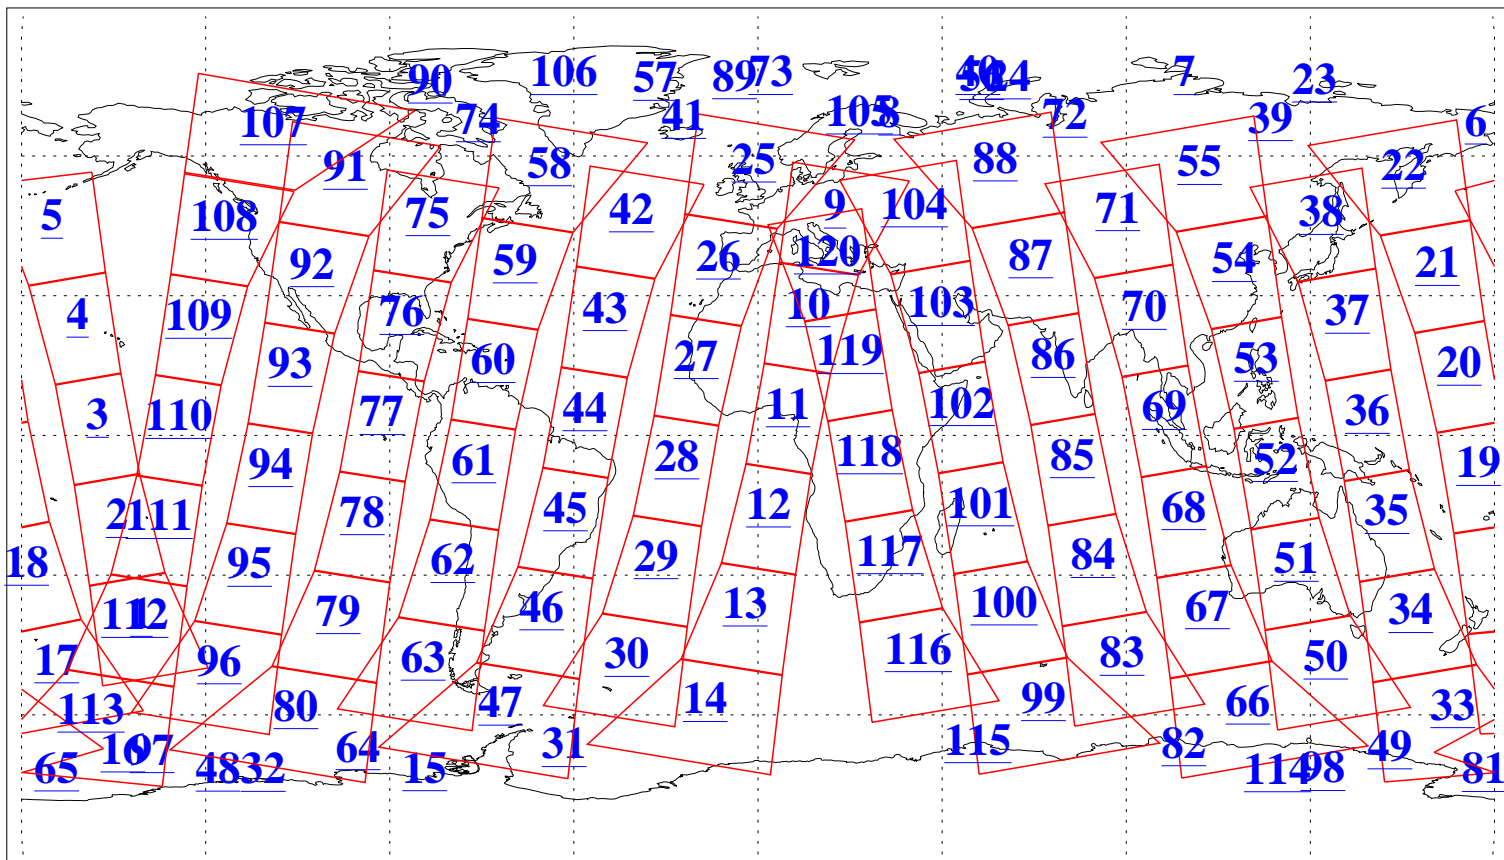

L1B Availability
AMSU Granules: 240
HSB Granules: 0
AIRS Granules: 223

25 Sep 2015
DoY 268
Aqua Day 4892
Granules: 1 to 120

Granules: 121 to 240

Legend: AMSU Available, HSB Available, AIRS Available

L1B Availability
AMSU Granules: 240
HSB Granules: 0
AIRS Granules: 223

25 Sep 2015
DoY 268
Aqua Day 4892

Ascending Granules

Descending Granules

Legend: AMSU Available, HSB Available, AIRS Available

L1B Availability
 AMSU Granules: 240
 HSB Granules: 0
 AIRS Granules: 223

25 Sep 2015
 DoY 268
 Aqua Day 4892

Northern Hemisphere Granules

Southern Hemisphere Granules

Legend: AMSU Available, HSB Available, AIRS Available