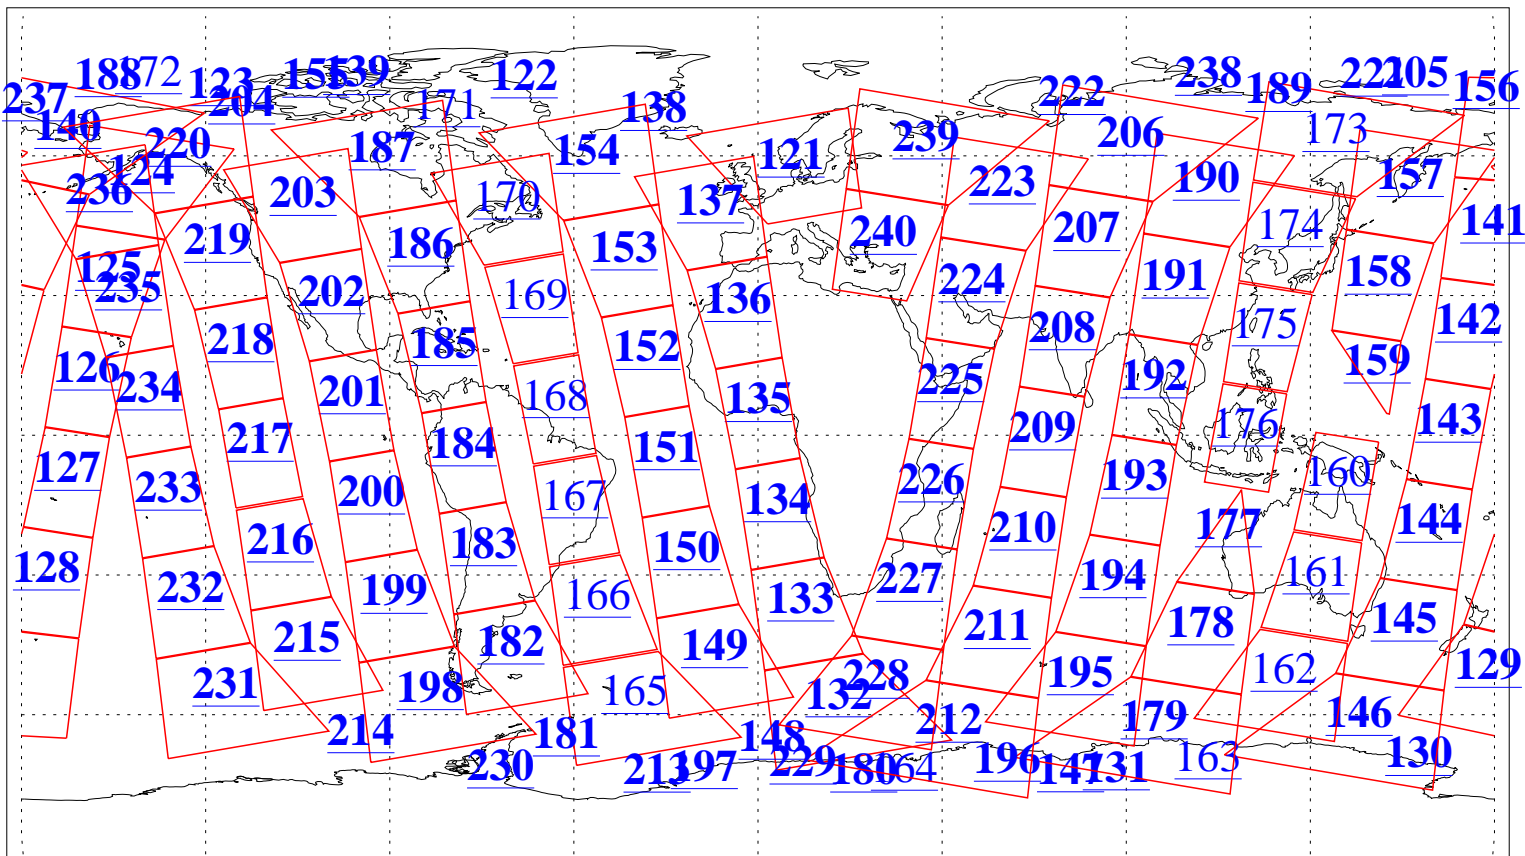

L1B Availability
AMSU Granules: 240
HSB Granules: 0
AIRS Granules: 223

25 Sep 2015
DoY 268
Aqua Day 4892
Granules: 1 to 120

Granules: 121 to 240

Legend: AMSU Available, HSB Available, AIRS Available

L1B Availability
AMSU Granules: 240
HSB Granules: 0
AIRS Granules: 223

25 Sep 2015
DoY 268
Aqua Day 4892

Ascending Granules

Descending Granules

Legend: AMSU Available, HSB Available, AIRS Available

L1B Availability
 AMSU Granules: 240
 HSB Granules: 0
 AIRS Granules: 223

25 Sep 2015
 DoY 268
 Aqua Day 4892

Northern Hemisphere Granules

Southern Hemisphere Granules

Legend: AMSU Available, HSB Available, AIRS Available