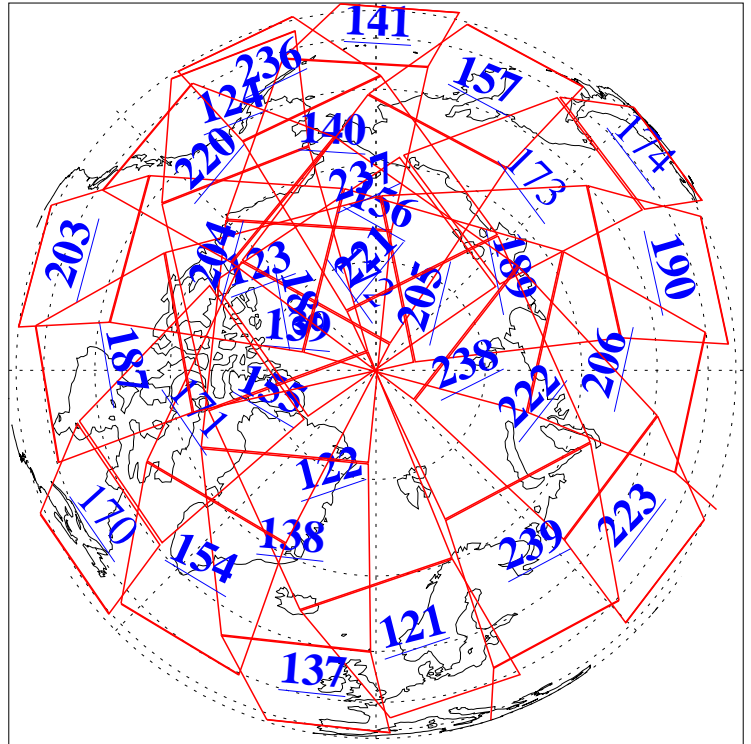

25 Sep 2015
DoY 268
Aqua Day 4892

Ascending Granules

Descending Granules

Legend: AMSU Available, HSB Available, AIRS Available

L1B Availability
 AMSU Granules: 240
 HSB Granules: 0
 AIRS Granules: 223

25 Sep 2015
 DoY 268
 Aqua Day 4892

Northern Hemisphere Granules

Southern Hemisphere Granules

Legend: AMSU Available, HSB Available, AIRS Available