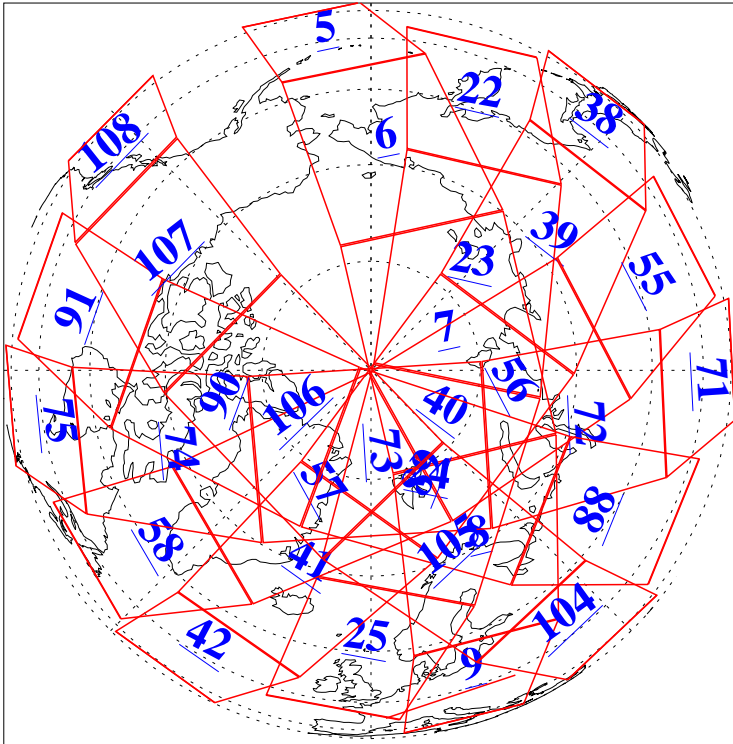

L1B Availability
AMSU Granules: 240
HSB Granules: 0
AIRS Granules: 223

25 Sep 2015
DoY 268
Aqua Day 4892
Granules: 1 to 120

Granules: 121 to 240

Legend: AMSU Available, HSB Available, AIRS Available

L1B Availability
AMSU Granules: 240
HSB Granules: 0
AIRS Granules: 223

25 Sep 2015
DoY 268
Aqua Day 4892

Ascending Granules

Descending Granules

Legend: AMSU Available, HSB Available, AIRS Available

L1B Availability
 AMSU Granules: 240
 HSB Granules: 0
 AIRS Granules: 223

25 Sep 2015
 DoY 268
 Aqua Day 4892

Northern Hemisphere Granules

Southern Hemisphere Granules

Legend: AMSU Available, HSB Available, AIRS Available