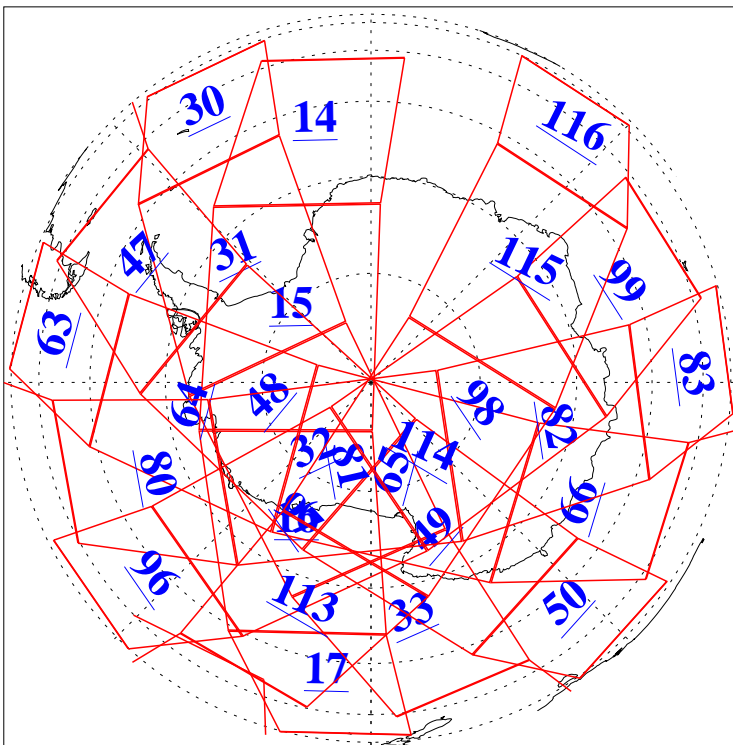

L1B Availability
AMSU Granules: 240
HSB Granules: 0
AIRS Granules: 223

25 Sep 2015
DoY 268
Aqua Day 4892
Granules: 1 to 120

Granules: 121 to 240

Legend: AMSU Available, HSB Available, AIRS Available

L1B Availability
AMSU Granules: 240
HSB Granules: 0
AIRS Granules: 223

25 Sep 2015
DoY 268
Aqua Day 4892

Ascending Granules

Descending Granules

Legend: AMSU Available, HSB Available, AIRS Available

L1B Availability
 AMSU Granules: 240
 HSB Granules: 0
 AIRS Granules: 223

25 Sep 2015
 DoY 268
 Aqua Day 4892

Northern Hemisphere Granules

Southern Hemisphere Granules

Legend: AMSU Available, HSB Available, AIRS Available