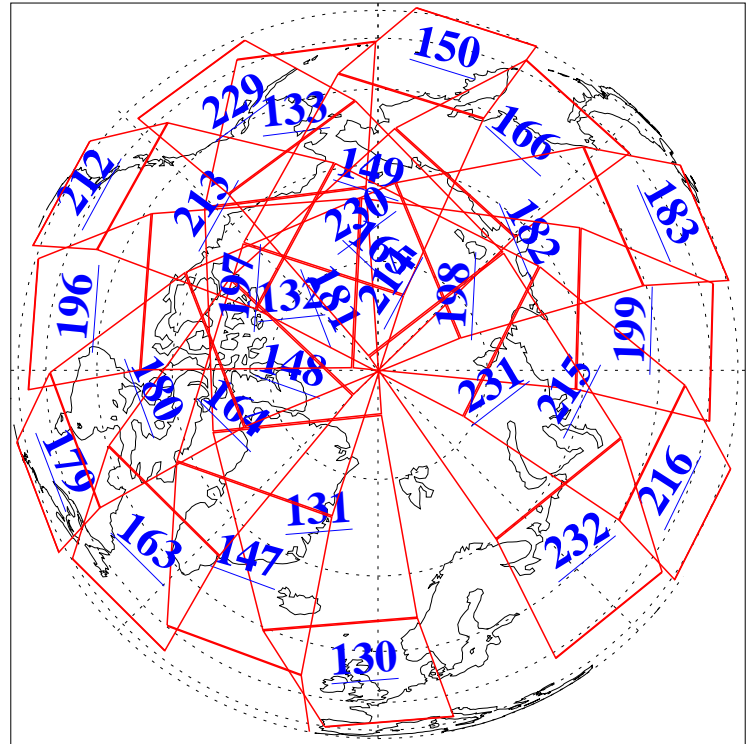

24 Sep 2015
DoY 267
Aqua Day 4891

Ascending Granules

Descending Granules

Legend: AMSU Available, HSB Available, AIRS Available

L1B Availability
 AMSU Granules: 240
 HSB Granules: 0
 AIRS Granules: 237

24 Sep 2015
 DoY 267
 Aqua Day 4891

Northern Hemisphere Granules

Southern Hemisphere Granules

Legend: AMSU Available, *HSB Available*, **AIRS Available**