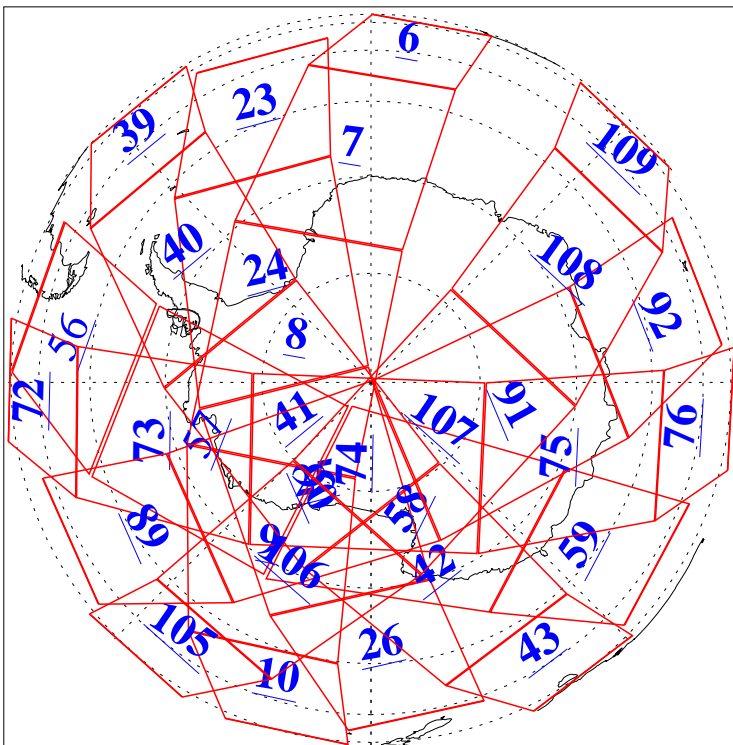

L1B Availability
AMSU Granules: 240
HSB Granules: 0
AIRS Granules: 237

24 Sep 2015
DoY 267
Aqua Day 4891
Granules: 1 to 120

Granules: 121 to 240

Legend: AMSU Available, HSB Available, AIRS Available

L1B Availability
AMSU Granules: 240
HSB Granules: 0
AIRS Granules: 237

24 Sep 2015
DoY 267
Aqua Day 4891

Ascending Granules

Descending Granules

Legend: AMSU Available, HSB Available, AIRS Available

L1B Availability
 AMSU Granules: 240
 HSB Granules: 0
 AIRS Granules: 237

24 Sep 2015
 DoY 267
 Aqua Day 4891

Northern Hemisphere Granules

Southern Hemisphere Granules

Legend: AMSU Available, *HSB Available*, **AIRS Available**