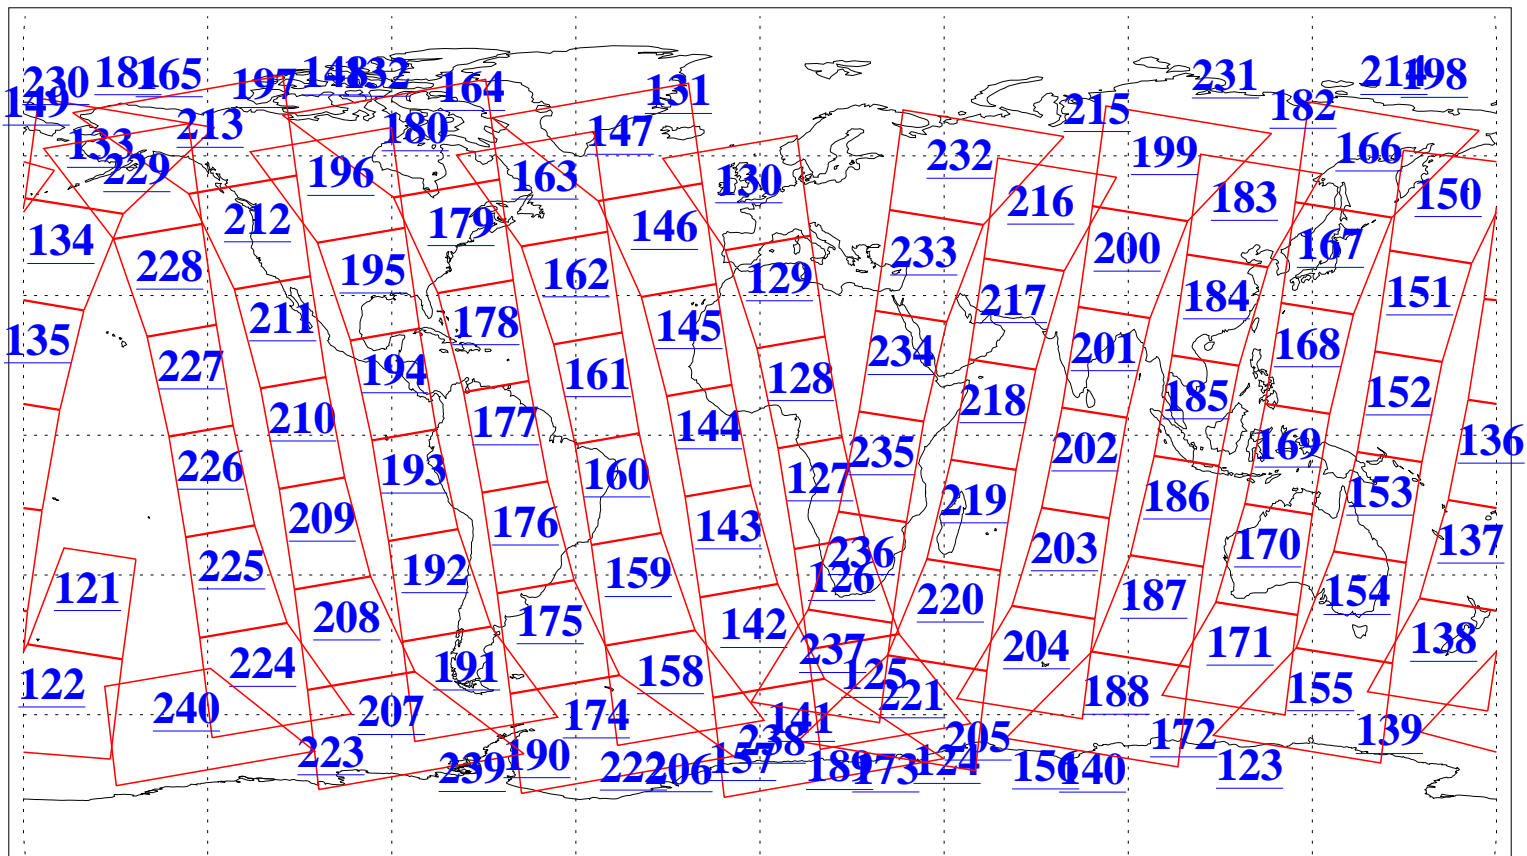

L1B Availability
AMSU Granules: 240
HSB Granules: 0
AIRS Granules: 237

24 Sep 2015
DoY 267
Aqua Day 4891
Granules: 1 to 120

Granules: 121 to 240

Legend: AMSU Available, HSB Available, AIRS Available

L1B Availability
AMSU Granules: 240
HSB Granules: 0
AIRS Granules: 237

24 Sep 2015
DoY 267
Aqua Day 4891

Ascending Granules

Descending Granules

Legend: AMSU Available, HSB Available, AIRS Available

L1B Availability
 AMSU Granules: 240
 HSB Granules: 0
 AIRS Granules: 237

24 Sep 2015
 DoY 267
 Aqua Day 4891

Northern Hemisphere Granules

Southern Hemisphere Granules

Legend: AMSU Available, *HSB Available*, **AIRS Available**