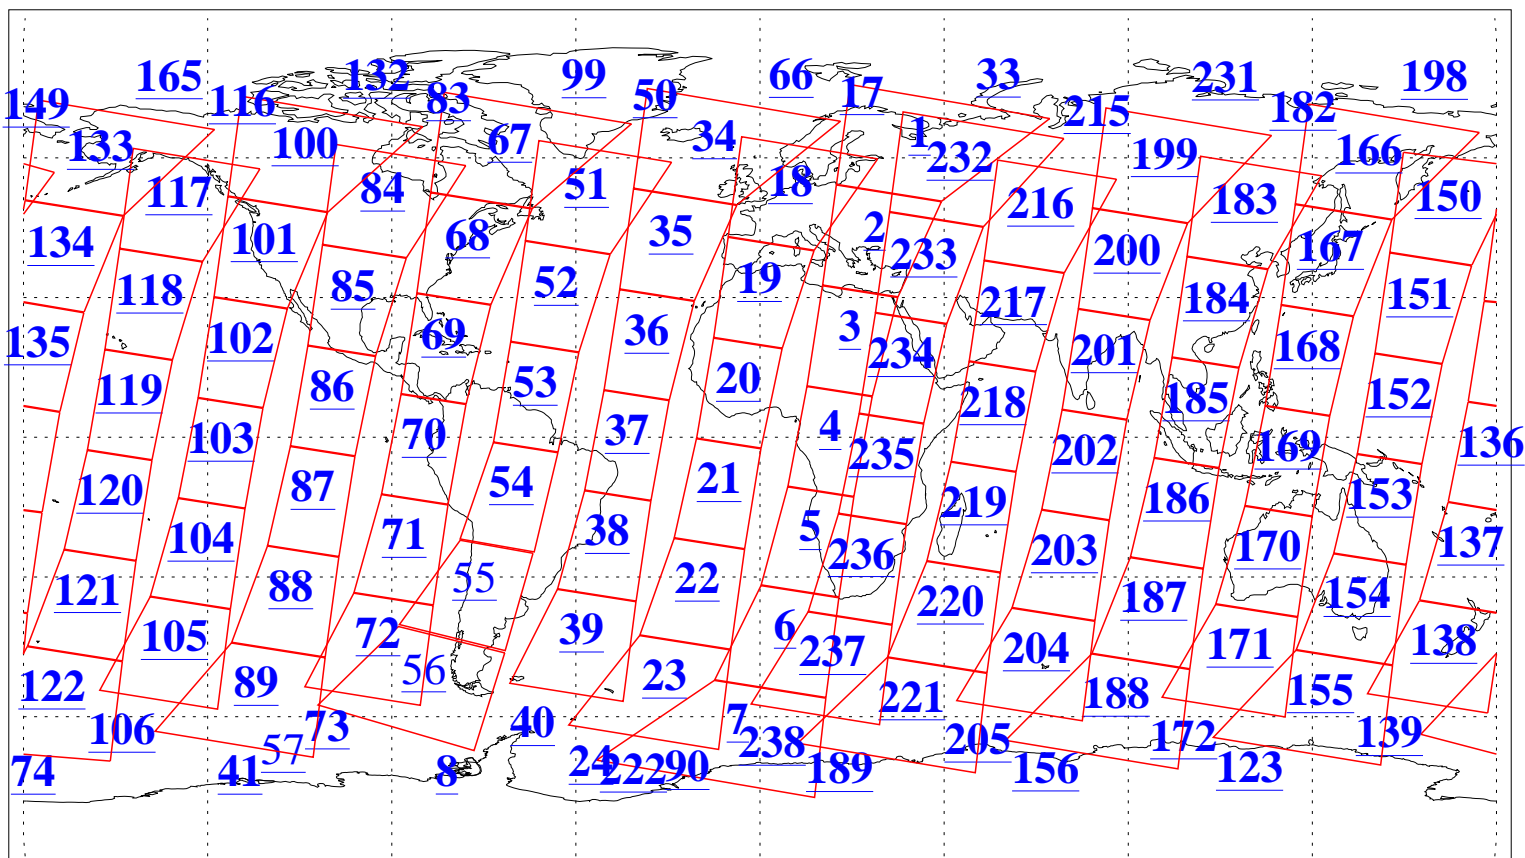

L1B Availability
AMSU Granules: 240
HSB Granules: 0
AIRS Granules: 237

24 Sep 2015
DoY 267
Aqua Day 4891
Granules: 1 to 120

Granules: 121 to 240

Legend: AMSU Available, HSB Available, AIRS Available

L1B Availability
AMSU Granules: 240
HSB Granules: 0
AIRS Granules: 237

24 Sep 2015
DoY 267
Aqua Day 4891

Ascending Granules

Descending Granules

Legend: AMSU Available, HSB Available, AIRS Available

L1B Availability
 AMSU Granules: 240
 HSB Granules: 0
 AIRS Granules: 237

24 Sep 2015
 DoY 267
 Aqua Day 4891

Northern Hemisphere Granules

Southern Hemisphere Granules

Legend: AMSU Available, *HSB Available*, **AIRS Available**