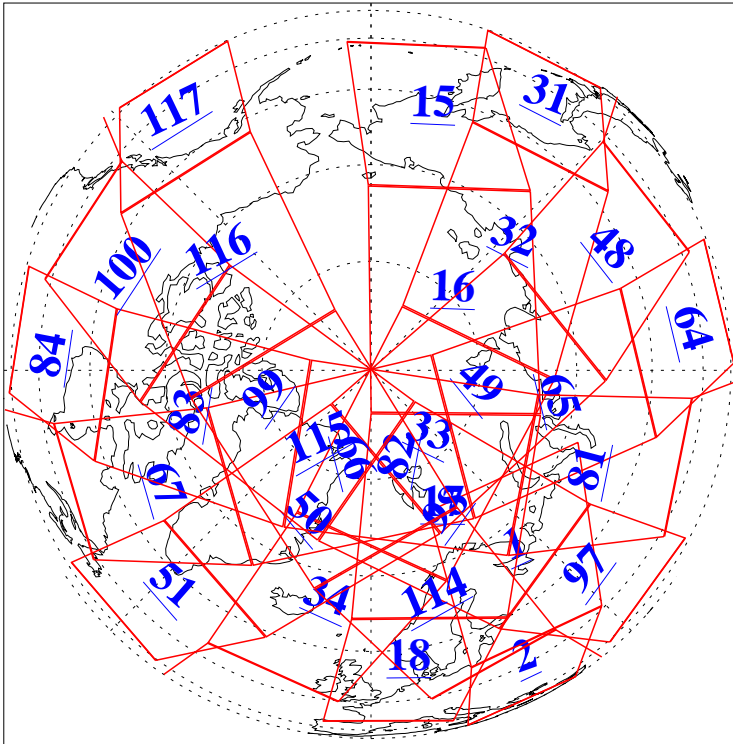

L1B Availability
AMSU Granules: 240
HSB Granules: 0
AIRS Granules: 237

24 Sep 2015
DoY 267
Aqua Day 4891
Granules: 1 to 120

Granules: 121 to 240

Legend: AMSU Available, HSB Available, AIRS Available

L1B Availability
AMSU Granules: 240
HSB Granules: 0
AIRS Granules: 237

24 Sep 2015
DoY 267
Aqua Day 4891

Ascending Granules

Descending Granules

Legend: AMSU Available, HSB Available, AIRS Available

L1B Availability
 AMSU Granules: 240
 HSB Granules: 0
 AIRS Granules: 237

24 Sep 2015
 DoY 267
 Aqua Day 4891

Northern Hemisphere Granules

Southern Hemisphere Granules

Legend: AMSU Available, *HSB Available*, **AIRS Available**