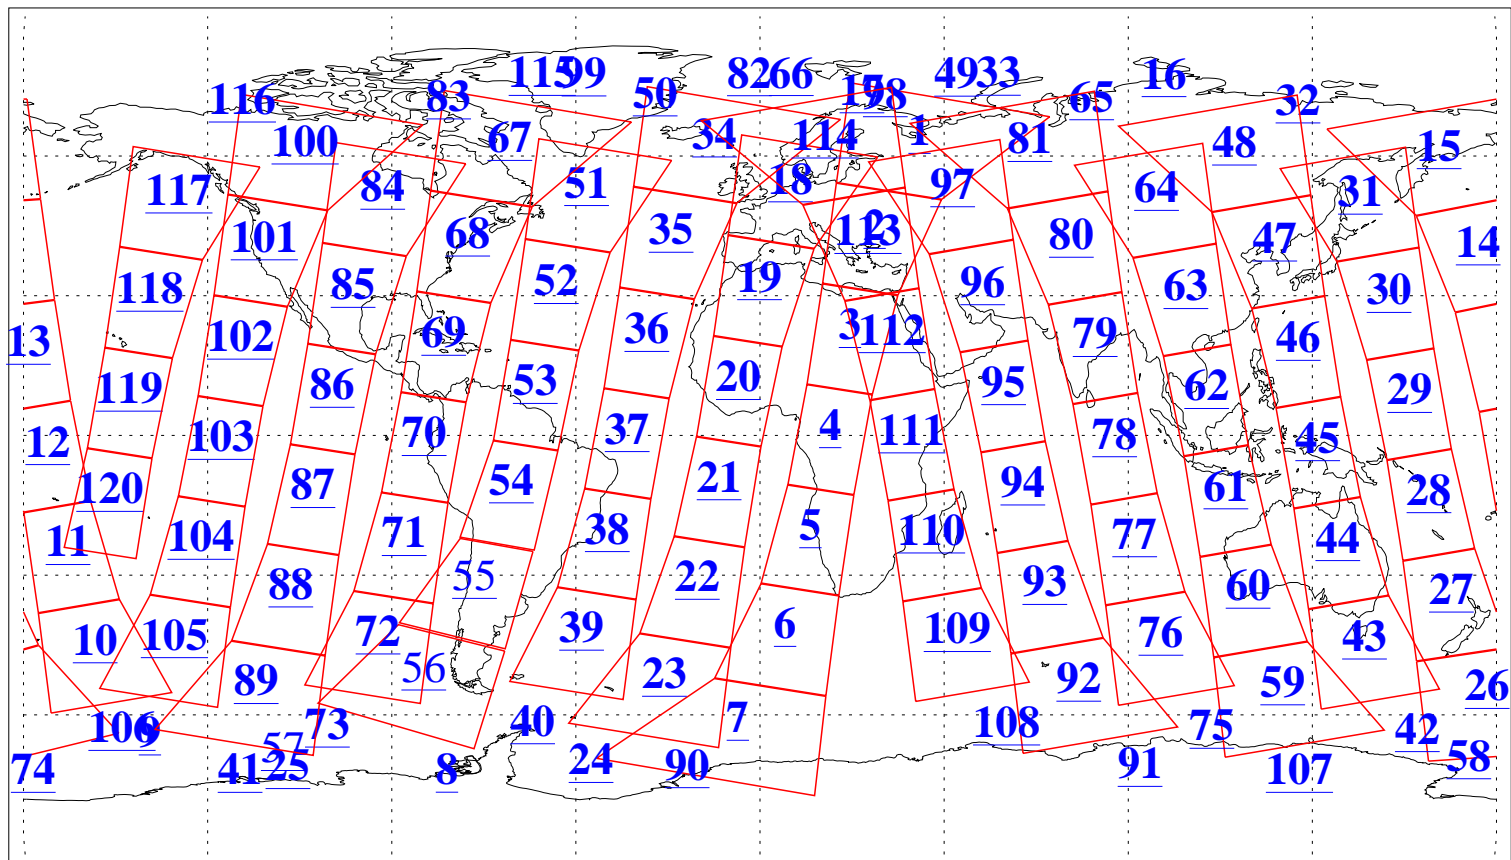

L1B Availability
AMSU Granules: 240
HSB Granules: 0
AIRS Granules: 237

24 Sep 2015
DoY 267
Aqua Day 4891
Granules: 1 to 120

Granules: 121 to 240

Legend: AMSU Available, HSB Available, AIRS Available

L1B Availability
AMSU Granules: 240
HSB Granules: 0
AIRS Granules: 237

24 Sep 2015
DoY 267
Aqua Day 4891

Ascending Granules

Descending Granules

Legend: AMSU Available, HSB Available, AIRS Available

L1B Availability
 AMSU Granules: 240
 HSB Granules: 0
 AIRS Granules: 237

24 Sep 2015
 DoY 267
 Aqua Day 4891

Northern Hemisphere Granules

Southern Hemisphere Granules

Legend: AMSU Available, *HSB Available*, **AIRS Available**