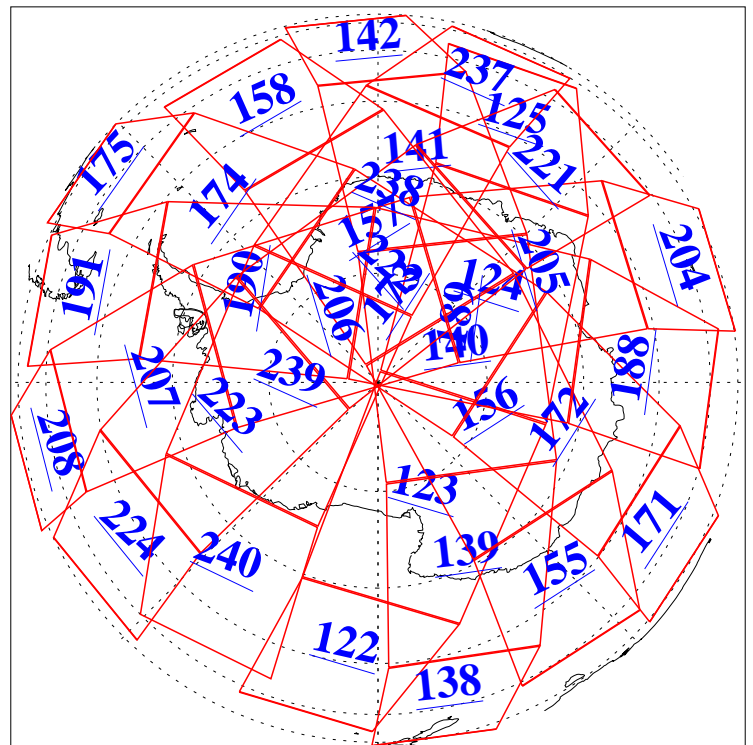

L1B Availability
AMSU Granules: 240
HSB Granules: 0
AIRS Granules: 237

24 Sep 2015
DoY 267
Aqua Day 4891
Granules: 1 to 120

Granules: 121 to 240

Legend: AMSU Available, HSB Available, AIRS Available

L1B Availability
AMSU Granules: 240
HSB Granules: 0
AIRS Granules: 237

24 Sep 2015
DoY 267
Aqua Day 4891

Ascending Granules

Descending Granules

Legend: AMSU Available, HSB Available, AIRS Available

L1B Availability
 AMSU Granules: 240
 HSB Granules: 0
 AIRS Granules: 237

24 Sep 2015
 DoY 267
 Aqua Day 4891

Northern Hemisphere Granules

Southern Hemisphere Granules

Legend: AMSU Available, *HSB Available*, **AIRS Available**