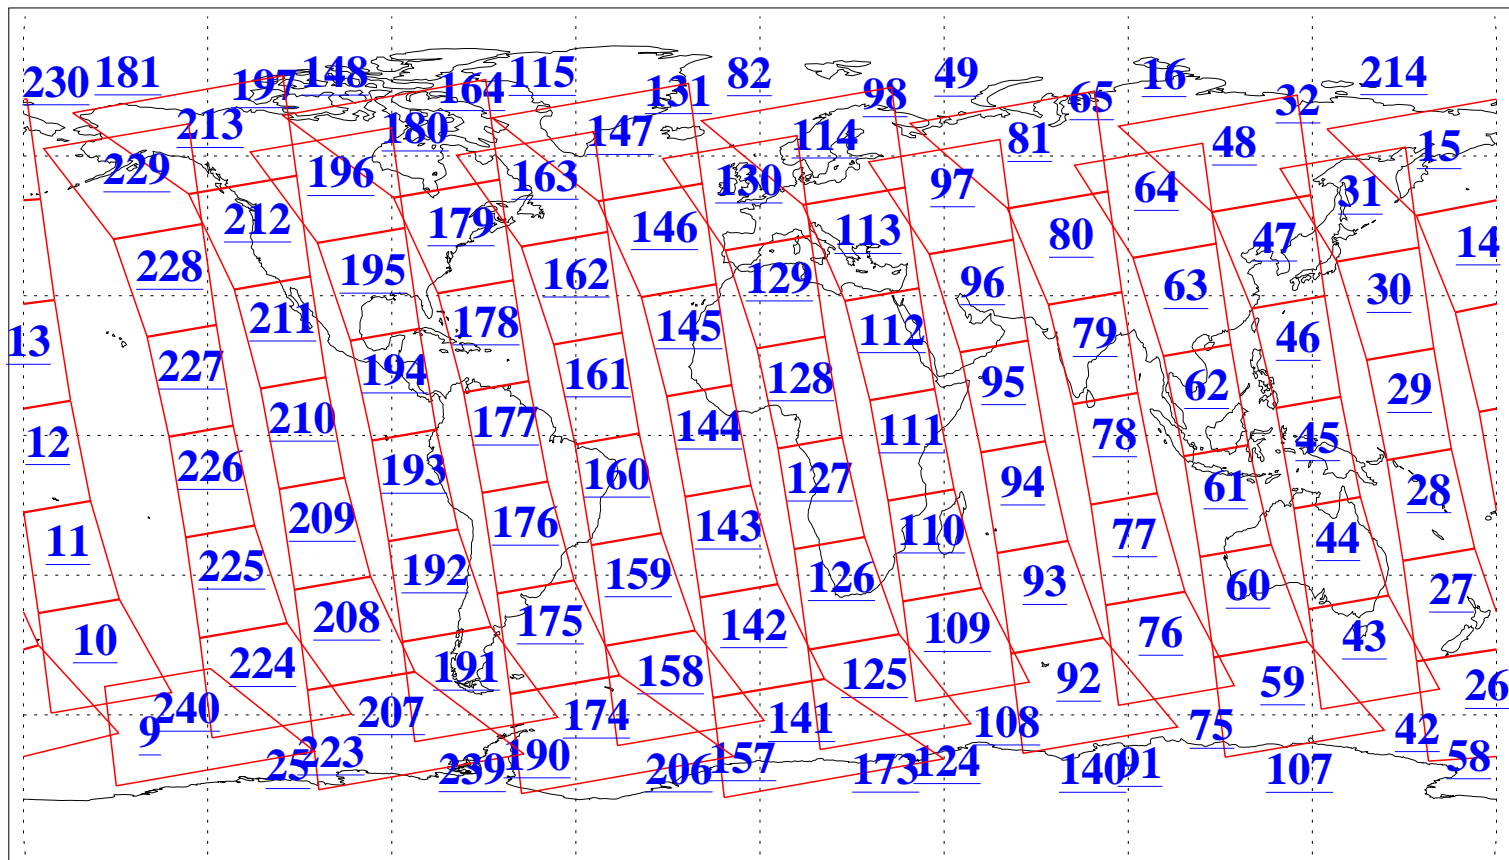

L1B Availability
AMSU Granules: 240
HSB Granules: 0
AIRS Granules: 237

24 Sep 2015
DoY 267
Aqua Day 4891
Granules: 1 to 120

Granules: 121 to 240

Legend: AMSU Available, HSB Available, AIRS Available

L1B Availability
AMSU Granules: 240
HSB Granules: 0
AIRS Granules: 237

24 Sep 2015
DoY 267
Aqua Day 4891

Ascending Granules

Descending Granules

Legend: AMSU Available, HSB Available, AIRS Available

L1B Availability
 AMSU Granules: 240
 HSB Granules: 0
 AIRS Granules: 237

24 Sep 2015
 DoY 267
 Aqua Day 4891

Northern Hemisphere Granules

Southern Hemisphere Granules

Legend: AMSU Available, *HSB Available*, **AIRS Available**