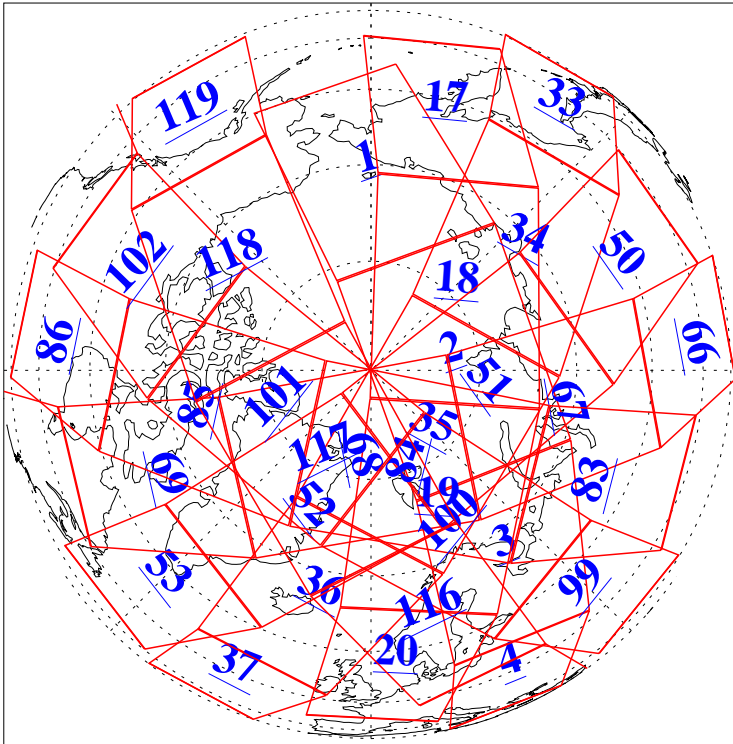

L1B Availability
AMSU Granules: 240
HSB Granules: 0
AIRS Granules: 239

22 Sep 2015
DoY 265
Aqua Day 4889
Granules: 1 to 120

Granules: 121 to 240

Legend: AMSU Available, HSB Available, AIRS Available

L1B Availability
AMSU Granules: 240
HSB Granules: 0
AIRS Granules: 239

22 Sep 2015
DoY 265
Aqua Day 4889

Ascending Granules

Descending Granules

Legend: AMSU Available, HSB Available, AIRS Available

L1B Availability
 AMSU Granules: 240
 HSB Granules: 0
 AIRS Granules: 239

22 Sep 2015
 DoY 265
 Aqua Day 4889

Northern Hemisphere Granules

Southern Hemisphere Granules

Legend: AMSU Available, HSB Available, AIRS Available