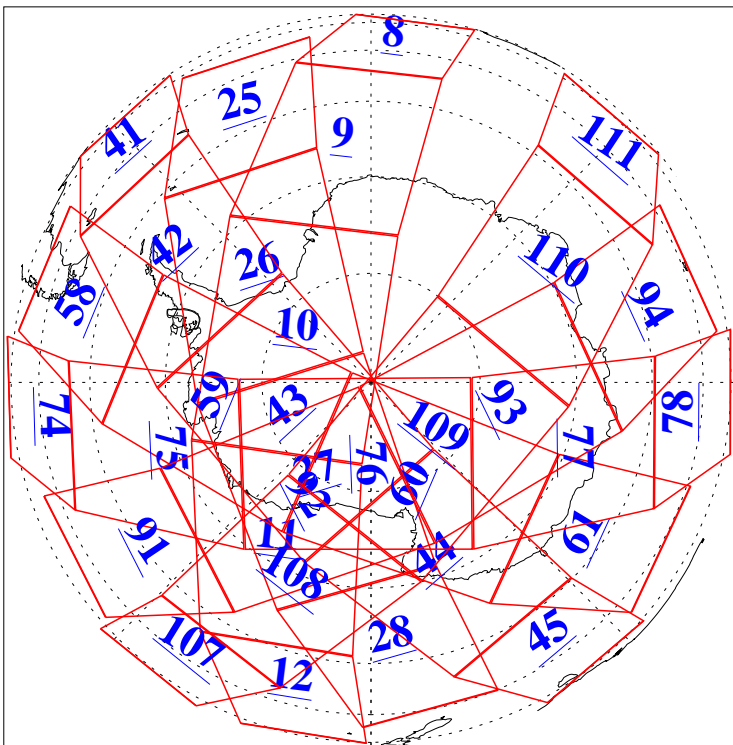

L1B Availability
AMSU Granules: 240
HSB Granules: 0
AIRS Granules: 239

22 Sep 2015
DoY 265
Aqua Day 4889
Granules: 1 to 120

Granules: 121 to 240

Legend: AMSU Available, HSB Available, AIRS Available

L1B Availability
AMSU Granules: 240
HSB Granules: 0
AIRS Granules: 239

22 Sep 2015
DoY 265
Aqua Day 4889

Ascending Granules

Descending Granules

Legend: AMSU Available, HSB Available, AIRS Available

L1B Availability
 AMSU Granules: 240
 HSB Granules: 0
 AIRS Granules: 239

22 Sep 2015
 DoY 265
 Aqua Day 4889

Northern Hemisphere Granules

Southern Hemisphere Granules

Legend: AMSU Available, HSB Available, AIRS Available