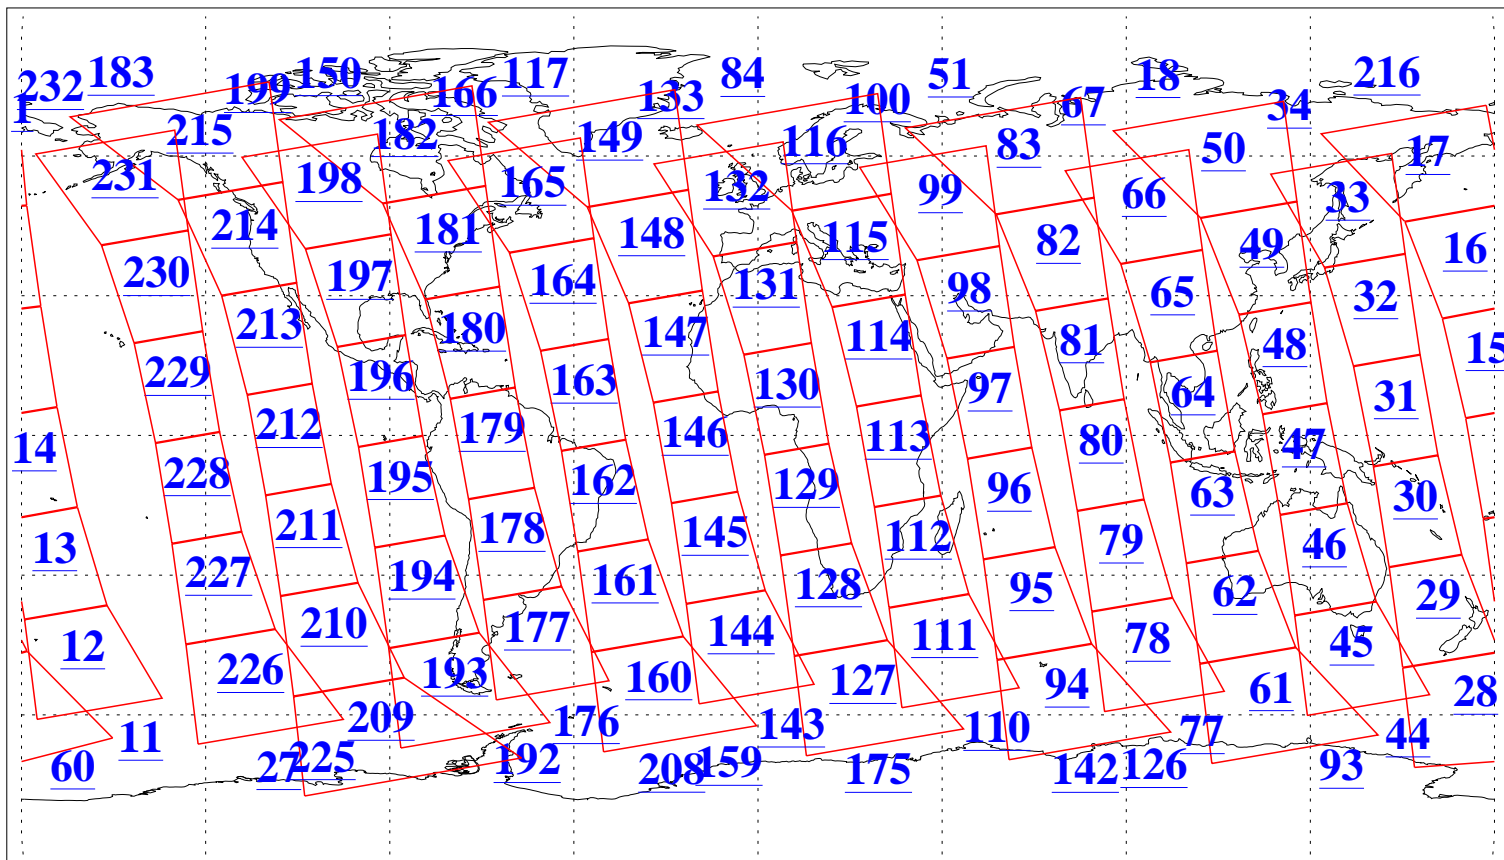

L1B Availability
AMSU Granules: 240
HSB Granules: 0
AIRS Granules: 239

22 Sep 2015
DoY 265
Aqua Day 4889
Granules: 1 to 120

Granules: 121 to 240

Legend: AMSU Available, HSB Available, AIRS Available

L1B Availability
AMSU Granules: 240
HSB Granules: 0
AIRS Granules: 239

22 Sep 2015
DoY 265
Aqua Day 4889

Ascending Granules

Descending Granules

Legend: AMSU Available, HSB Available, AIRS Available

L1B Availability
 AMSU Granules: 240
 HSB Granules: 0
 AIRS Granules: 239

22 Sep 2015
 DoY 265
 Aqua Day 4889

Northern Hemisphere Granules

Southern Hemisphere Granules

Legend: AMSU Available, HSB Available, AIRS Available