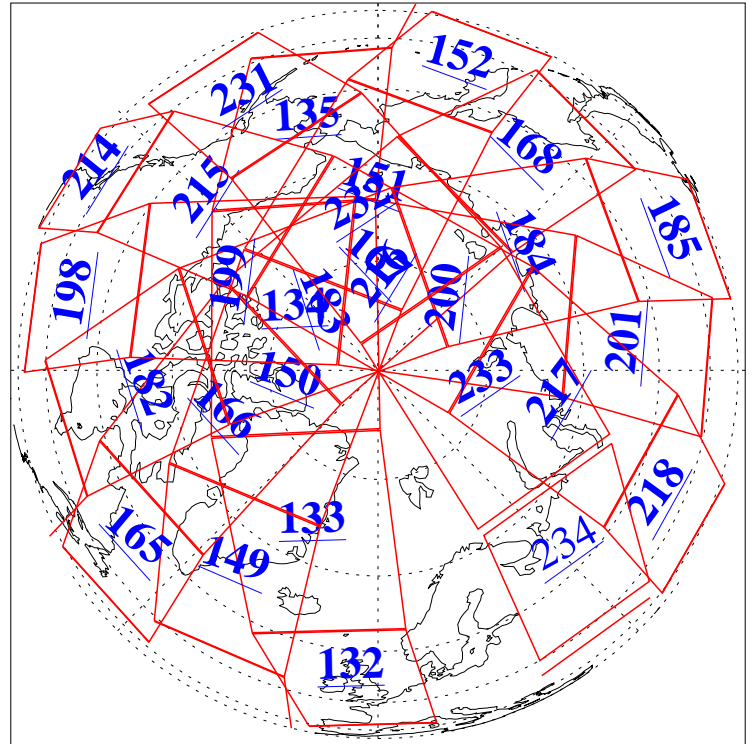

22 Sep 2015
DoY 265
Aqua Day 4889

Ascending Granules

Descending Granules

Legend: AMSU Available, HSB Available, AIRS Available

L1B Availability
 AMSU Granules: 240
 HSB Granules: 0
 AIRS Granules: 239

22 Sep 2015
 DoY 265
 Aqua Day 4889

Northern Hemisphere Granules

Southern Hemisphere Granules

Legend: AMSU Available, HSB Available, AIRS Available