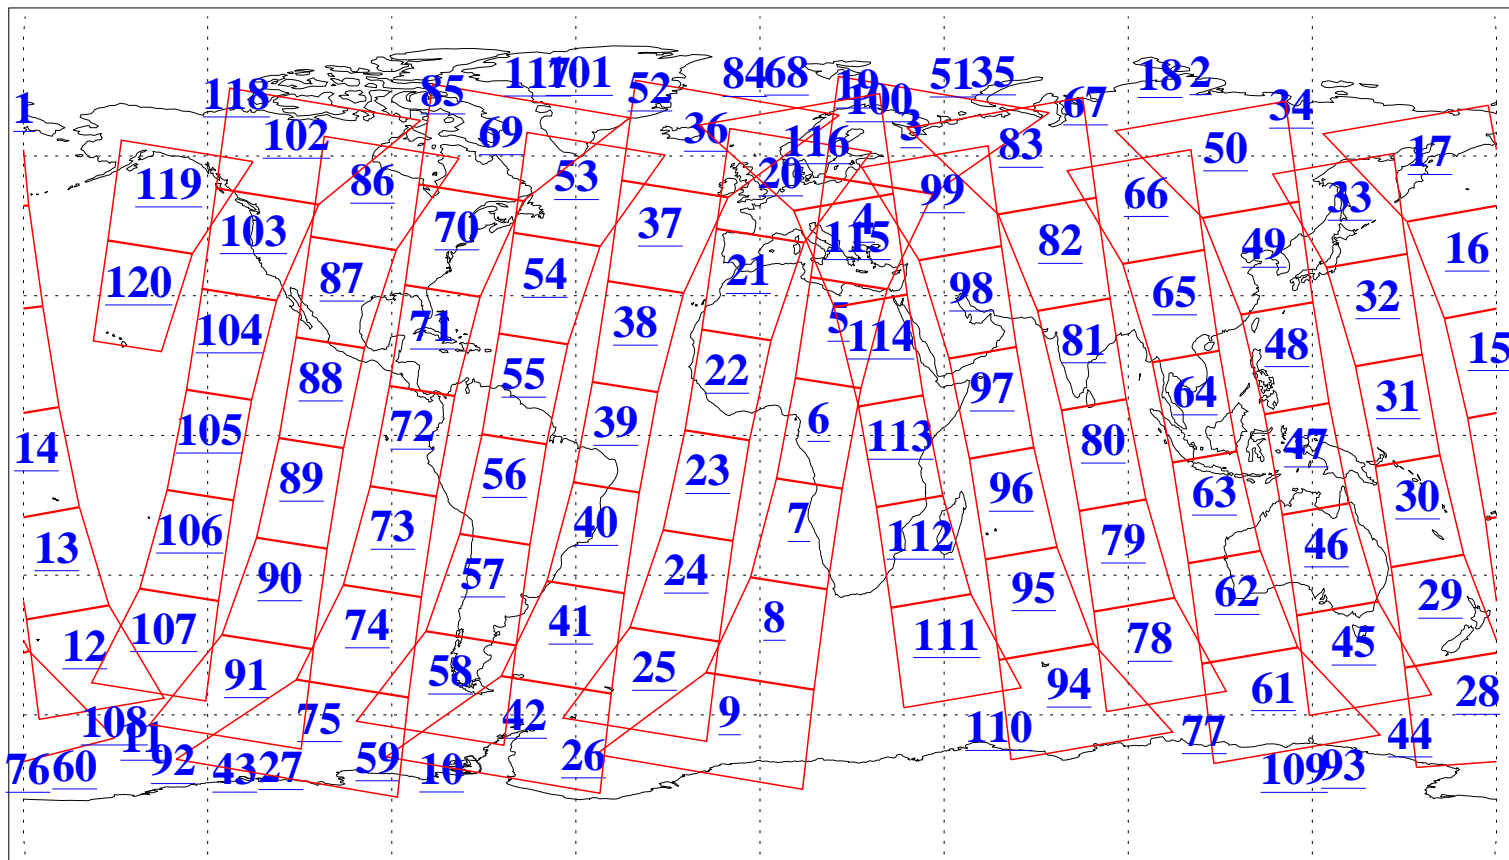

L1B Availability
AMSU Granules: 240
HSB Granules: 0
AIRS Granules: 239

22 Sep 2015
DoY 265
Aqua Day 4889
Granules: 1 to 120

Granules: 121 to 240

Legend: AMSU Available, HSB Available, AIRS Available

L1B Availability
AMSU Granules: 240
HSB Granules: 0
AIRS Granules: 239

22 Sep 2015
DoY 265
Aqua Day 4889

Ascending Granules

Descending Granules

Legend: AMSU Available, HSB Available, AIRS Available

L1B Availability
 AMSU Granules: 240
 HSB Granules: 0
 AIRS Granules: 239

22 Sep 2015
 DoY 265
 Aqua Day 4889

Northern Hemisphere Granules

Southern Hemisphere Granules

Legend: AMSU Available, HSB Available, AIRS Available