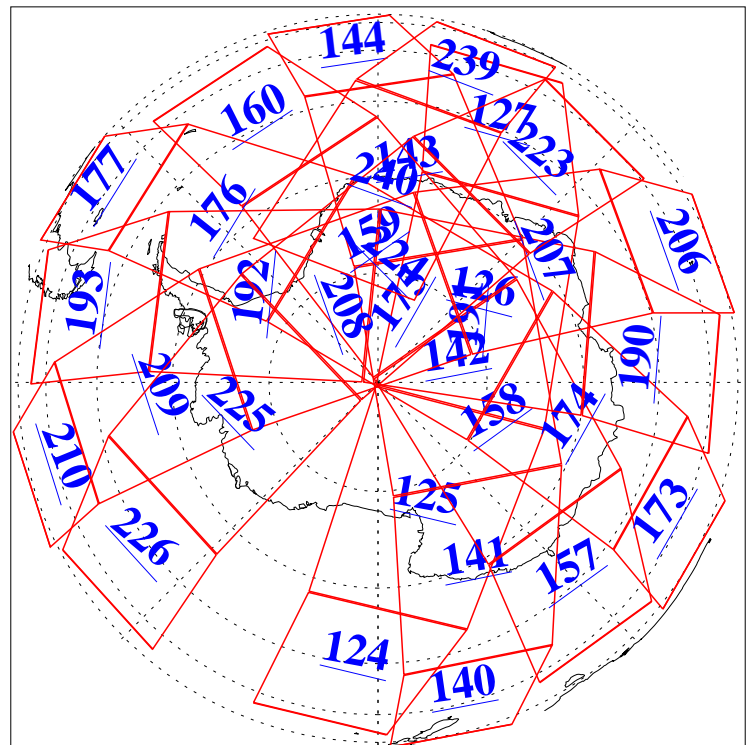

L1B Availability
AMSU Granules: 240
HSB Granules: 0
AIRS Granules: 239

22 Sep 2015
DoY 265
Aqua Day 4889
Granules: 1 to 120

Granules: 121 to 240

Legend: AMSU Available, HSB Available, AIRS Available

L1B Availability
AMSU Granules: 240
HSB Granules: 0
AIRS Granules: 239

22 Sep 2015
DoY 265
Aqua Day 4889

Ascending Granules

Descending Granules

Legend: AMSU Available, HSB Available, AIRS Available

L1B Availability
 AMSU Granules: 240
 HSB Granules: 0
 AIRS Granules: 239

22 Sep 2015
 DoY 265
 Aqua Day 4889

Northern Hemisphere Granules

Southern Hemisphere Granules

Legend: AMSU Available, HSB Available, AIRS Available