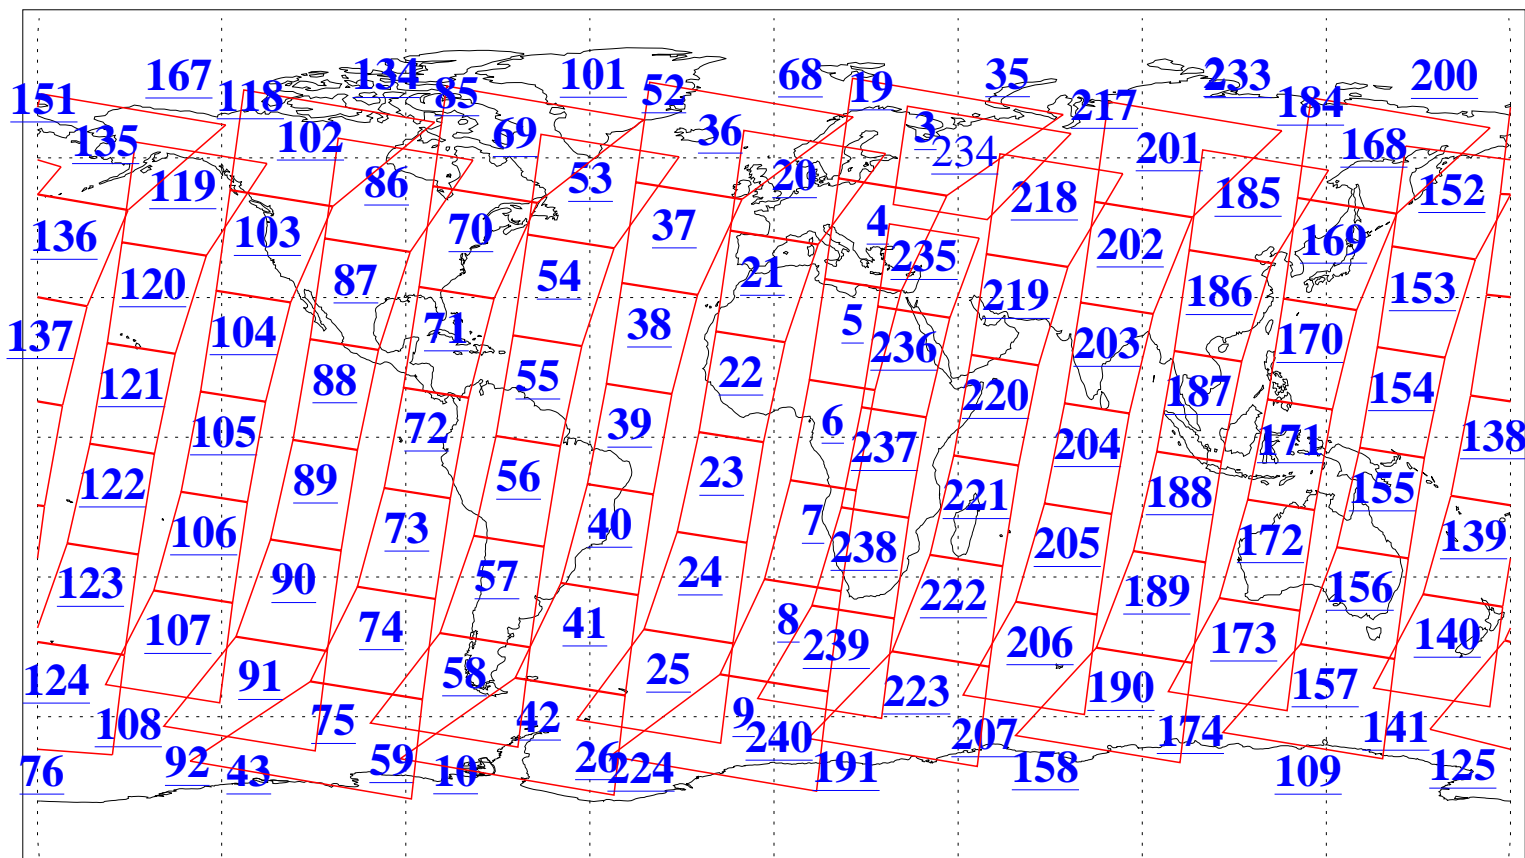

L1B Availability
AMSU Granules: 240
HSB Granules: 0
AIRS Granules: 239

22 Sep 2015
DoY 265
Aqua Day 4889
Granules: 1 to 120

Granules: 121 to 240

Legend: AMSU Available, HSB Available, AIRS Available

L1B Availability
AMSU Granules: 240
HSB Granules: 0
AIRS Granules: 239

22 Sep 2015
DoY 265
Aqua Day 4889

Ascending Granules

Descending Granules

Legend: AMSU Available, HSB Available, AIRS Available

L1B Availability
 AMSU Granules: 240
 HSB Granules: 0
 AIRS Granules: 239

22 Sep 2015
 DoY 265
 Aqua Day 4889

Northern Hemisphere Granules

Southern Hemisphere Granules

Legend: AMSU Available, HSB Available, AIRS Available