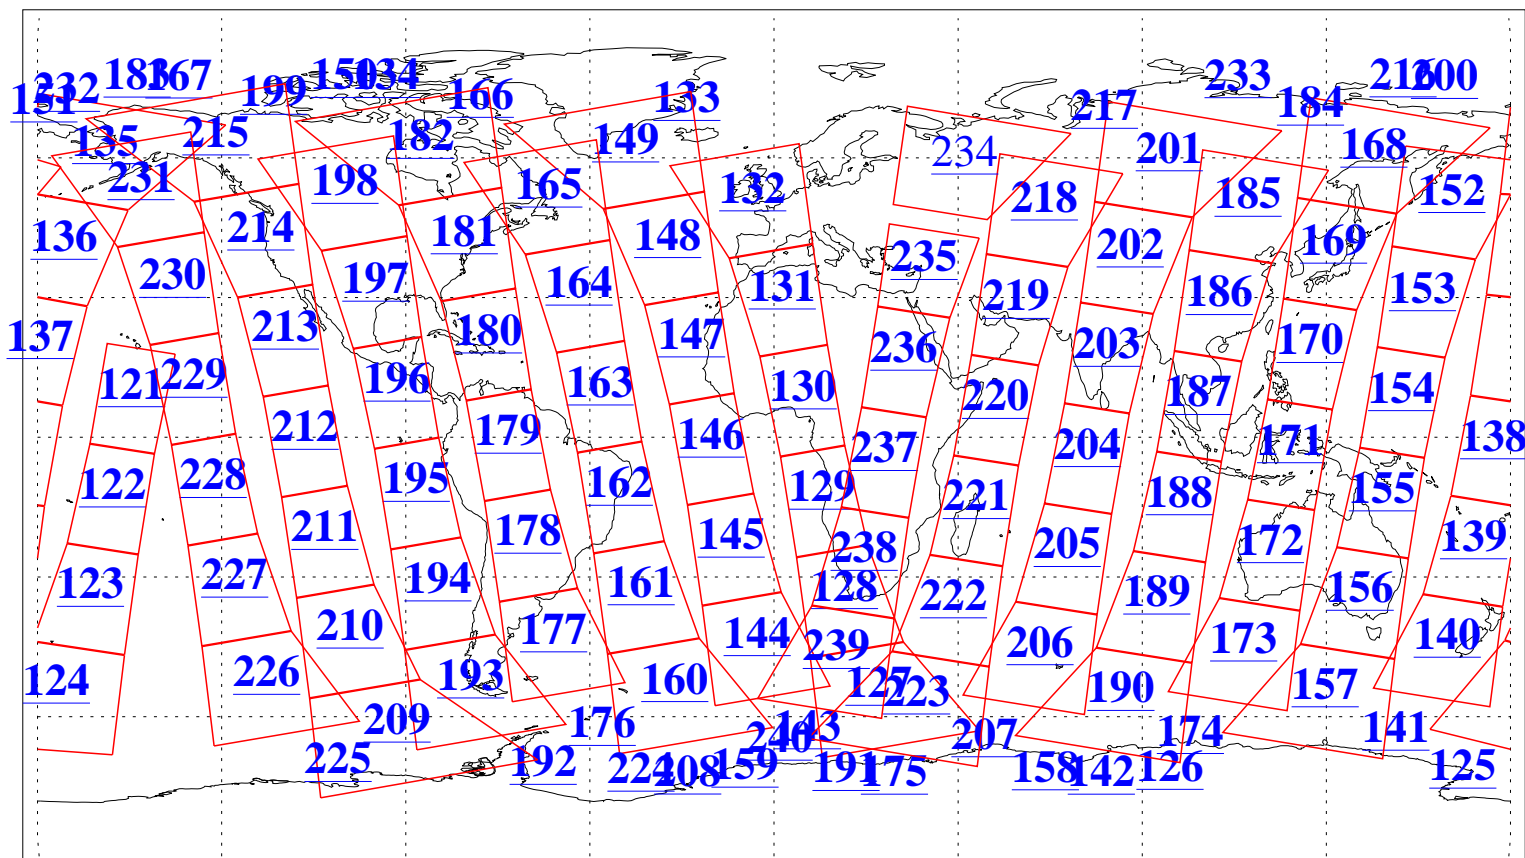

L1B Availability
AMSU Granules: 240
HSB Granules: 0
AIRS Granules: 239

22 Sep 2015
DoY 265
Aqua Day 4889
Granules: 1 to 120

Granules: 121 to 240

Legend: AMSU Available, HSB Available, AIRS Available

L1B Availability
AMSU Granules: 240
HSB Granules: 0
AIRS Granules: 239

22 Sep 2015
DoY 265
Aqua Day 4889

Ascending Granules

Descending Granules

Legend: AMSU Available, HSB Available, AIRS Available

L1B Availability
 AMSU Granules: 240
 HSB Granules: 0
 AIRS Granules: 239

22 Sep 2015
 DoY 265
 Aqua Day 4889

Northern Hemisphere Granules

Southern Hemisphere Granules

Legend: AMSU Available, HSB Available, AIRS Available