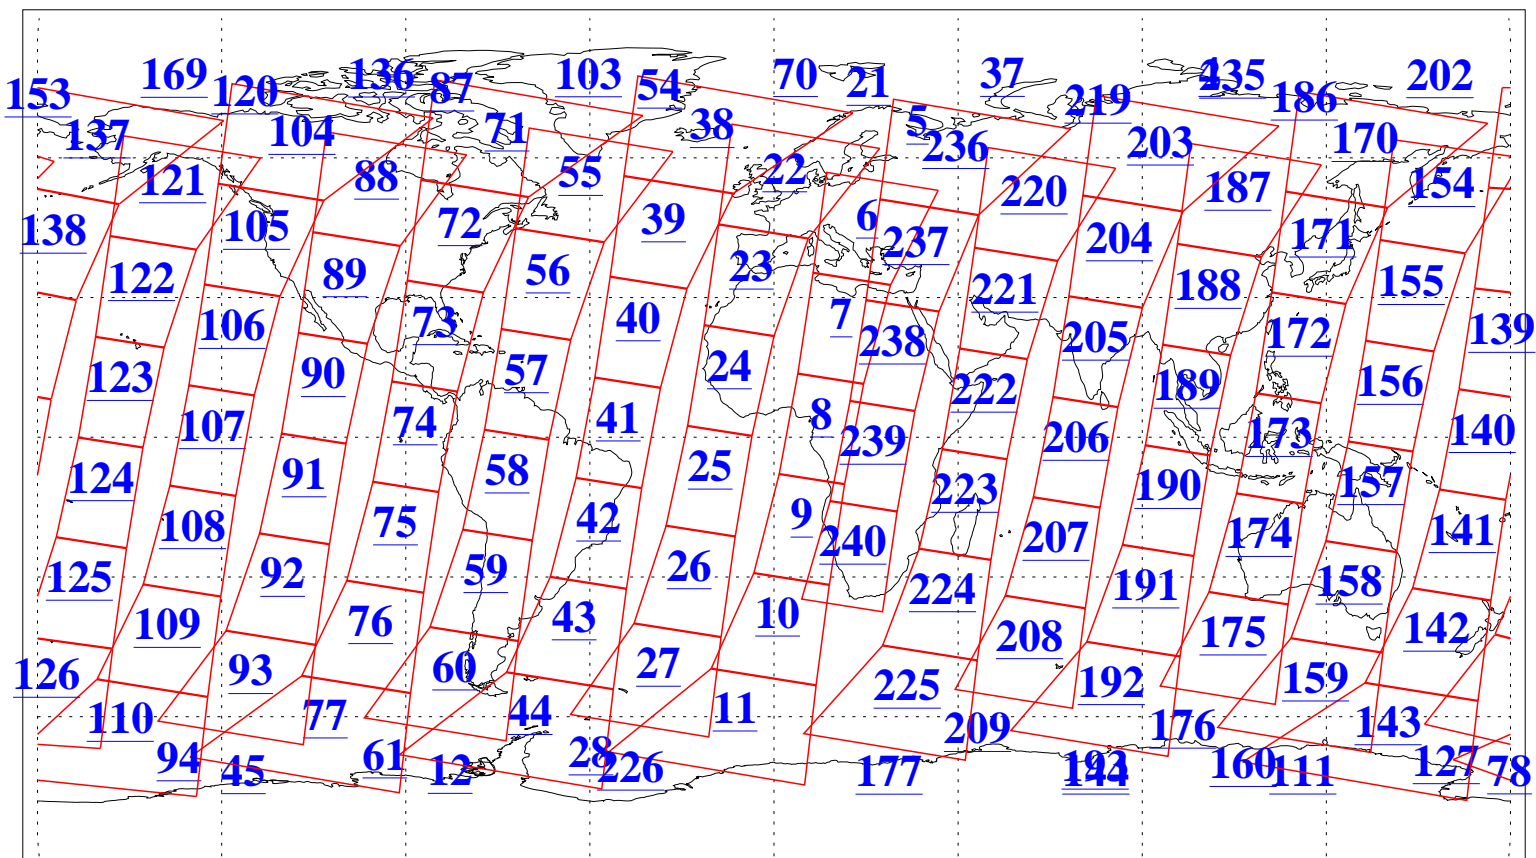

L1B Availability
AMSU Granules: 240
HSB Granules: 0
AIRS Granules: 240

20 Sep 2015
DoY 263
Aqua Day 4887
Granules: 1 to 120

Granules: 121 to 240

Legend: AMSU Available, HSB Available, AIRS Available

L1B Availability
AMSU Granules: 240
HSB Granules: 0
AIRS Granules: 240

20 Sep 2015
DoY 263
Aqua Day 4887

Ascending Granules

Descending Granules

Legend: AMSU Available, HSB Available, AIRS Available

L1B Availability
 AMSU Granules: 240
 HSB Granules: 0
 AIRS Granules: 240

20 Sep 2015
 DoY 263
 Aqua Day 4887

Northern Hemisphere Granules

Southern Hemisphere Granules

Legend: AMSU Available, HSB Available, AIRS Available