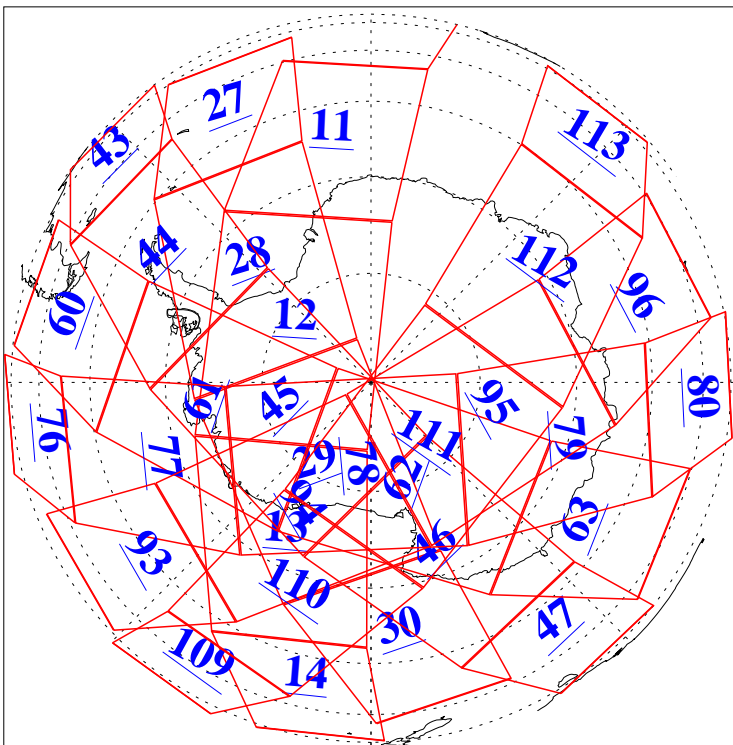

L1B Availability
AMSU Granules: 240
HSB Granules: 0
AIRS Granules: 240

20 Sep 2015
DoY 263
Aqua Day 4887
Granules: 1 to 120

Granules: 121 to 240

Legend: AMSU Available, HSB Available, AIRS Available

L1B Availability
AMSU Granules: 240
HSB Granules: 0
AIRS Granules: 240

20 Sep 2015
DoY 263
Aqua Day 4887

Ascending Granules

Descending Granules

Legend: AMSU Available, HSB Available, AIRS Available

L1B Availability
 AMSU Granules: 240
 HSB Granules: 0
 AIRS Granules: 240

20 Sep 2015
 DoY 263
 Aqua Day 4887

Northern Hemisphere Granules

Southern Hemisphere Granules

Legend: AMSU Available, HSB Available, AIRS Available