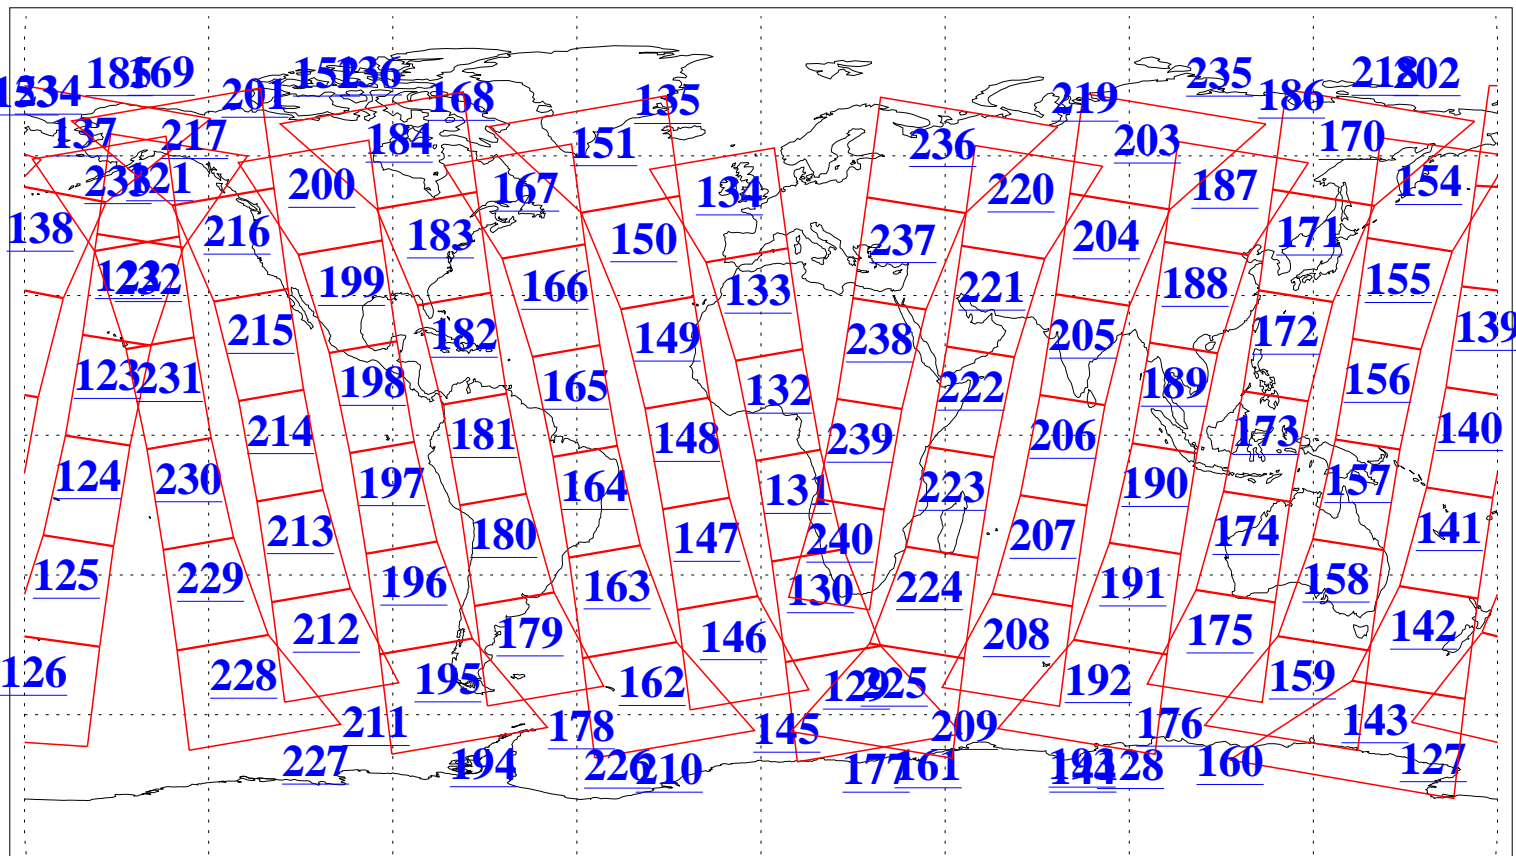

L1B Availability
AMSU Granules: 240
HSB Granules: 0
AIRS Granules: 240

20 Sep 2015
DoY 263
Aqua Day 4887
Granules: 1 to 120

Granules: 121 to 240

Legend: AMSU Available, HSB Available, AIRS Available

L1B Availability
AMSU Granules: 240
HSB Granules: 0
AIRS Granules: 240

20 Sep 2015
DoY 263
Aqua Day 4887

Ascending Granules

Descending Granules

Legend: AMSU Available, HSB Available, AIRS Available

L1B Availability
 AMSU Granules: 240
 HSB Granules: 0
 AIRS Granules: 240

20 Sep 2015
 DoY 263
 Aqua Day 4887