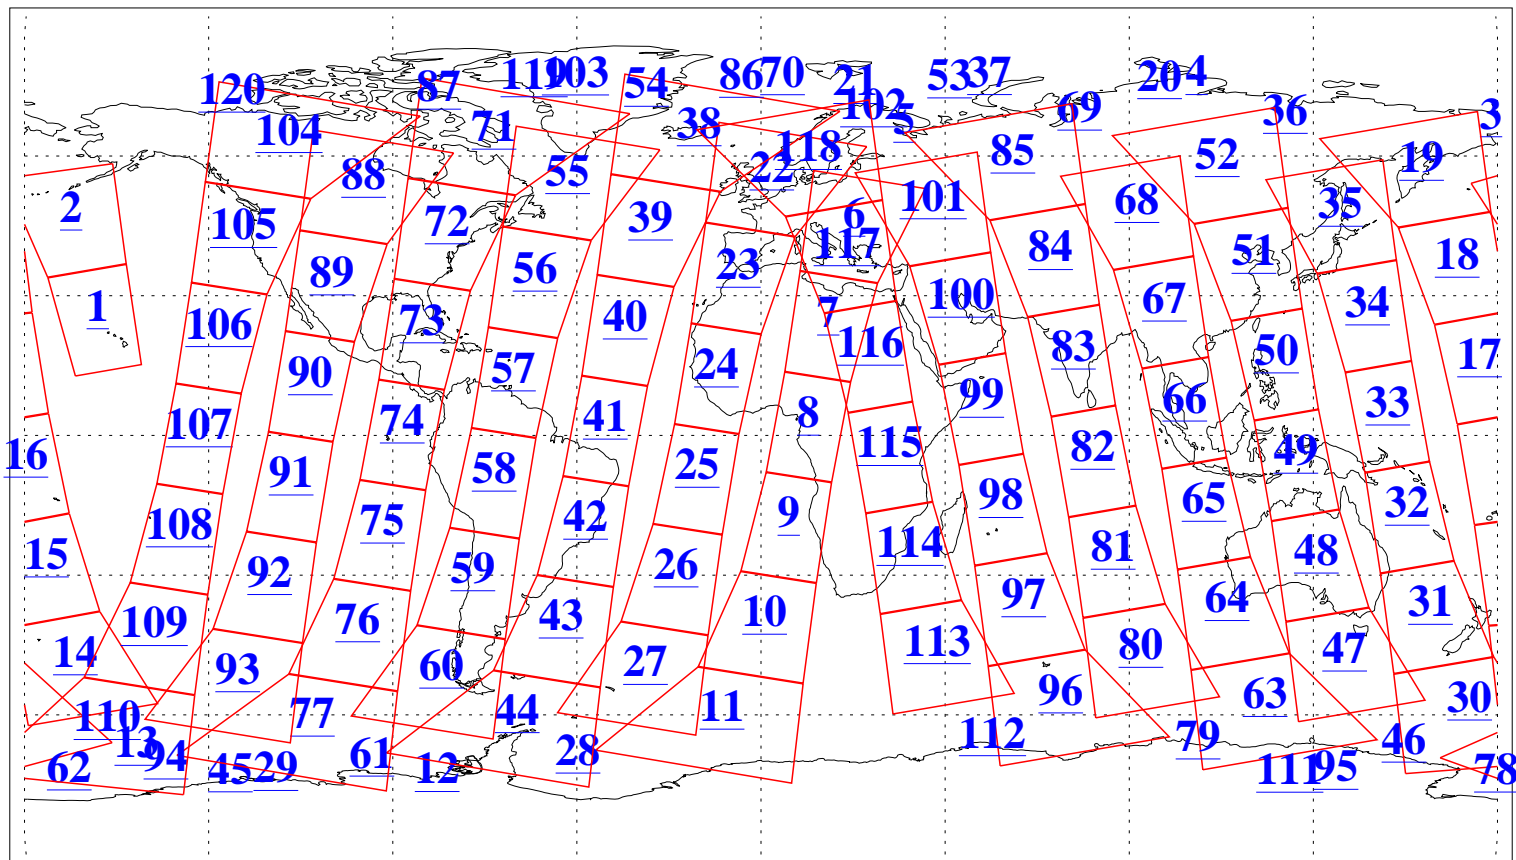

L1B Availability
AMSU Granules: 240
HSB Granules: 0
AIRS Granules: 240

20 Sep 2015
DoY 263
Aqua Day 4887
Granules: 1 to 120

Granules: 121 to 240

Legend: AMSU Available, HSB Available, AIRS Available

L1B Availability
AMSU Granules: 240
HSB Granules: 0
AIRS Granules: 240

20 Sep 2015
DoY 263
Aqua Day 4887

Ascending Granules

Descending Granules

Legend: AMSU Available, HSB Available, AIRS Available

L1B Availability
 AMSU Granules: 240
 HSB Granules: 0
 AIRS Granules: 240

20 Sep 2015
 DoY 263
 Aqua Day 4887

Northern Hemisphere Granules

Southern Hemisphere Granules

Legend: AMSU Available, HSB Available, AIRS Available