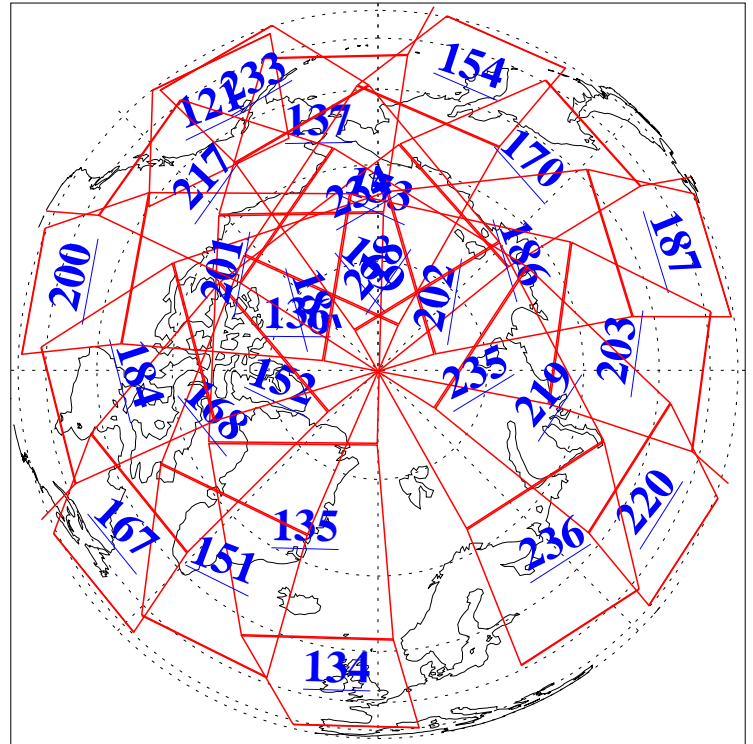

20 Sep 2015
DoY 263
Aqua Day 4887

Ascending Granules

Descending Granules

Legend: AMSU Available, HSB Available, AIRS Available

L1B Availability
 AMSU Granules: 240
 HSB Granules: 0
 AIRS Granules: 240

20 Sep 2015
 DoY 263
 Aqua Day 4887

Northern Hemisphere Granules

Southern Hemisphere Granules

Legend: AMSU Available, HSB Available, AIRS Available