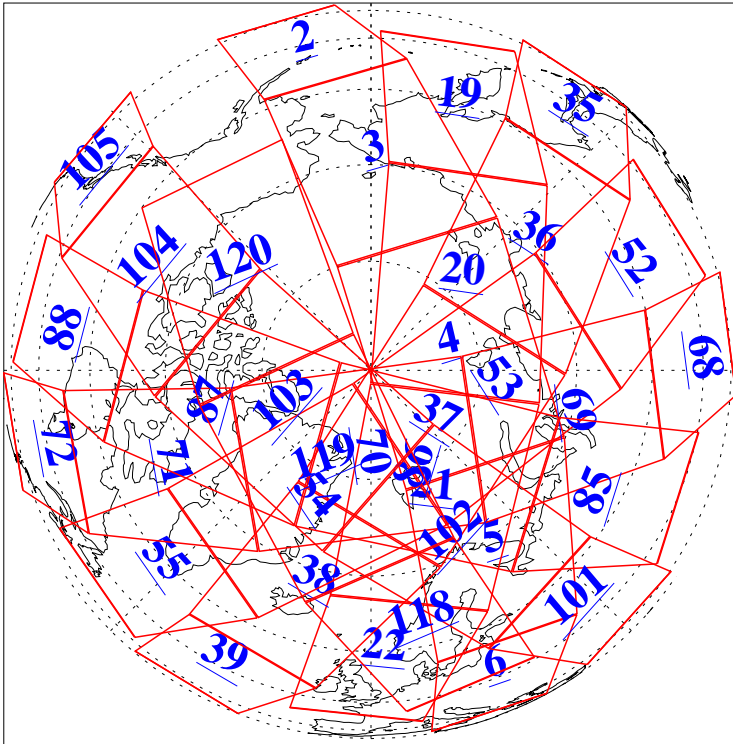

L1B Availability
AMSU Granules: 240
HSB Granules: 0
AIRS Granules: 240

20 Sep 2015
DoY 263
Aqua Day 4887
Granules: 1 to 120

Granules: 121 to 240

Legend: AMSU Available, HSB Available, AIRS Available

L1B Availability
AMSU Granules: 240
HSB Granules: 0
AIRS Granules: 240

20 Sep 2015
DoY 263
Aqua Day 4887

Ascending Granules

Descending Granules

Legend: AMSU Available, HSB Available, AIRS Available

L1B Availability
 AMSU Granules: 240
 HSB Granules: 0
 AIRS Granules: 240

20 Sep 2015
 DoY 263
 Aqua Day 4887

Northern Hemisphere Granules

Southern Hemisphere Granules

Legend: AMSU Available, HSB Available, AIRS Available