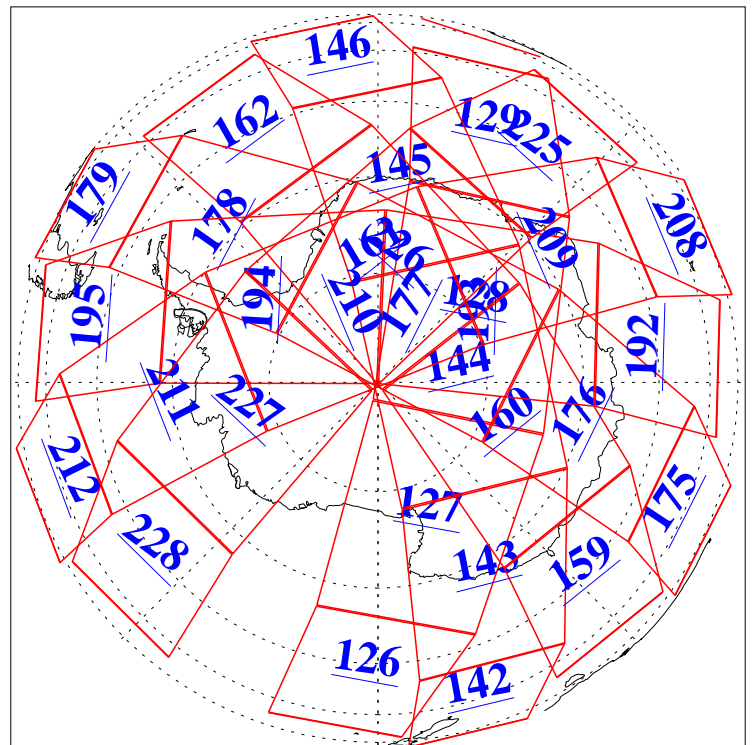

L1B Availability
AMSU Granules: 240
HSB Granules: 0
AIRS Granules: 240

20 Sep 2015
DoY 263
Aqua Day 4887
Granules: 1 to 120

Granules: 121 to 240

Legend: AMSU Available, HSB Available, AIRS Available

L1B Availability
AMSU Granules: 240
HSB Granules: 0
AIRS Granules: 240

20 Sep 2015
DoY 263
Aqua Day 4887

Ascending Granules

Descending Granules

Legend: AMSU Available, HSB Available, AIRS Available

L1B Availability
 AMSU Granules: 240
 HSB Granules: 0
 AIRS Granules: 240

20 Sep 2015
 DoY 263
 Aqua Day 4887

Northern Hemisphere Granules

Southern Hemisphere Granules

Legend: AMSU Available, HSB Available, AIRS Available