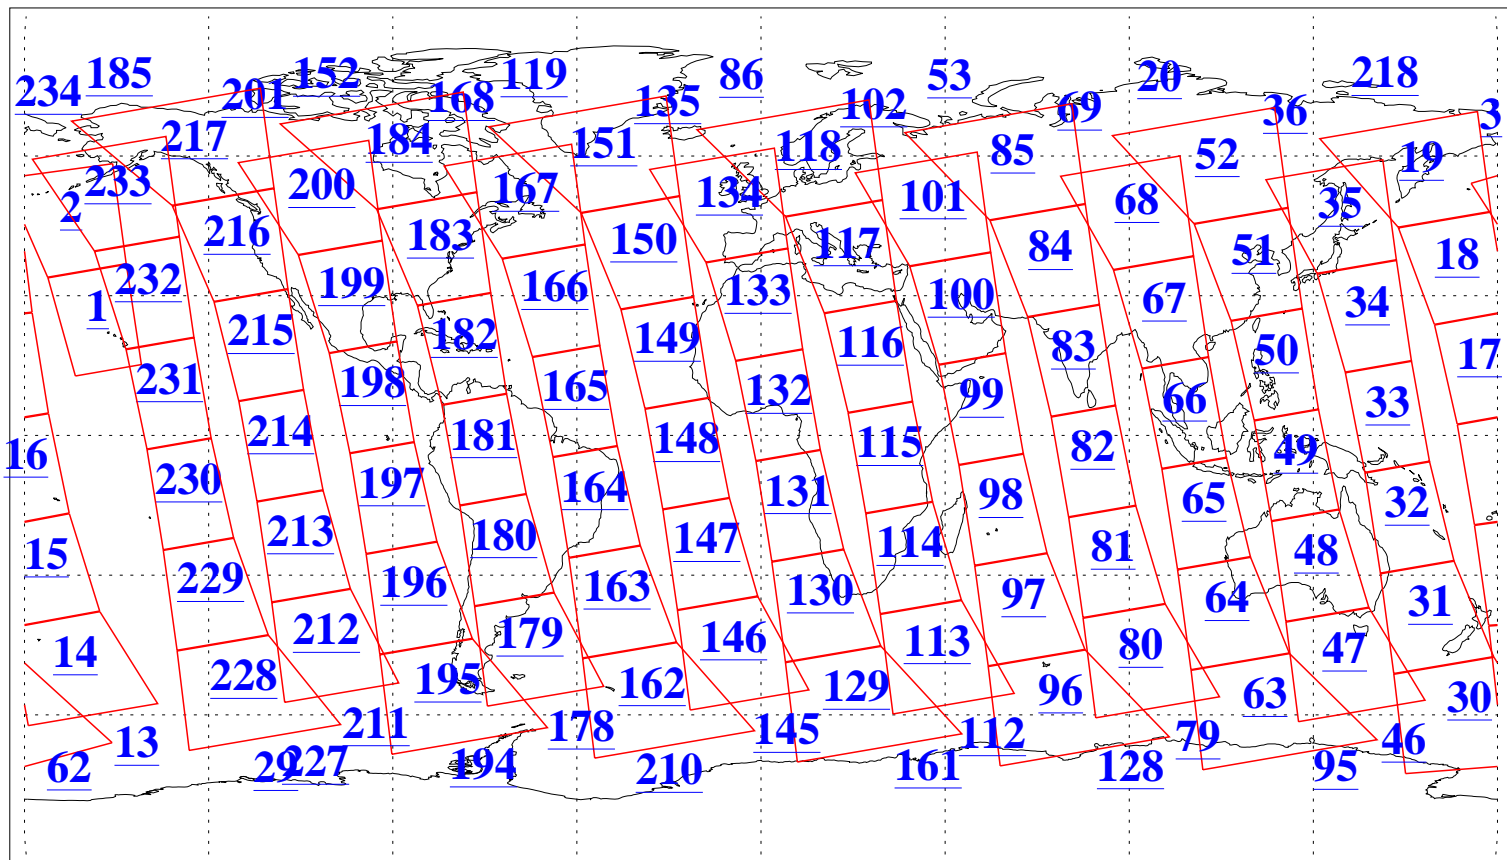

L1B Availability
AMSU Granules: 240
HSB Granules: 0
AIRS Granules: 240

20 Sep 2015
DoY 263
Aqua Day 4887
Granules: 1 to 120

Granules: 121 to 240

Legend: AMSU Available, HSB Available, AIRS Available

L1B Availability
AMSU Granules: 240
HSB Granules: 0
AIRS Granules: 240

20 Sep 2015
DoY 263
Aqua Day 4887

Ascending Granules

Descending Granules

Legend: AMSU Available, HSB Available, AIRS Available

L1B Availability
 AMSU Granules: 240
 HSB Granules: 0
 AIRS Granules: 240

20 Sep 2015
 DoY 263
 Aqua Day 4887

Northern Hemisphere Granules

Southern Hemisphere Granules

Legend: AMSU Available, HSB Available, AIRS Available