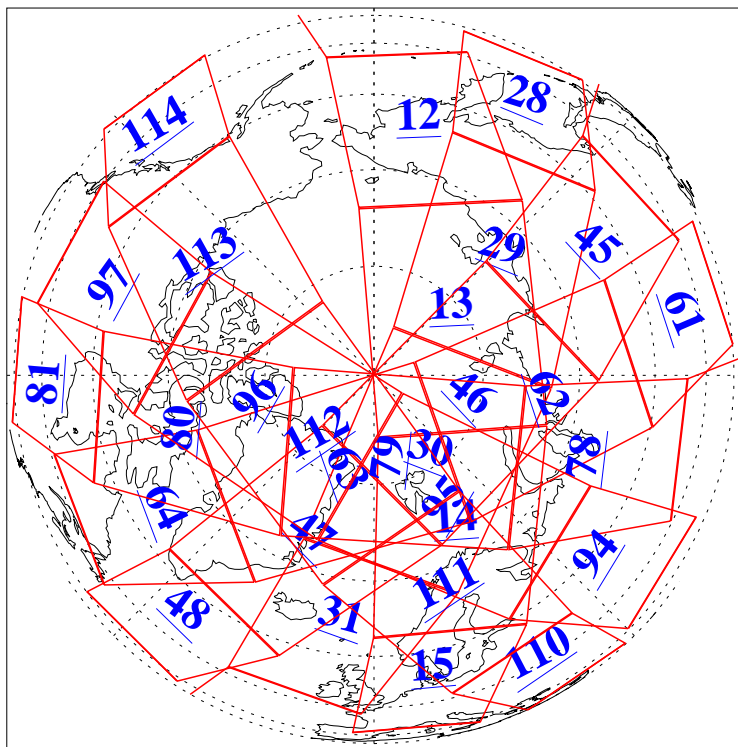

L1B Availability  
AMSU Granules: 240  
HSB Granules: 0  
AIRS Granules: 240

19 Sep 2015  
DoY 262  
Aqua Day 4886  
Granules: 1 to 120

Granules: 121 to 240

Legend: AMSU Available, HSB Available, AIRS Available

L1B Availability  
AMSU Granules: 240  
HSB Granules: 0  
AIRS Granules: 240

19 Sep 2015  
DoY 262  
Aqua Day 4886

Ascending Granules

Descending Granules

Legend: AMSU Available, HSB Available, AIRS Available

L1B Availability  
 AMSU Granules: 240  
 HSB Granules: 0  
 AIRS Granules: 240

19 Sep 2015  
 DoY 262  
 Aqua Day 4886

Northern Hemisphere Granules

Southern Hemisphere Granules

Legend: AMSU Available, **HSB Available**, **AIRS Available**