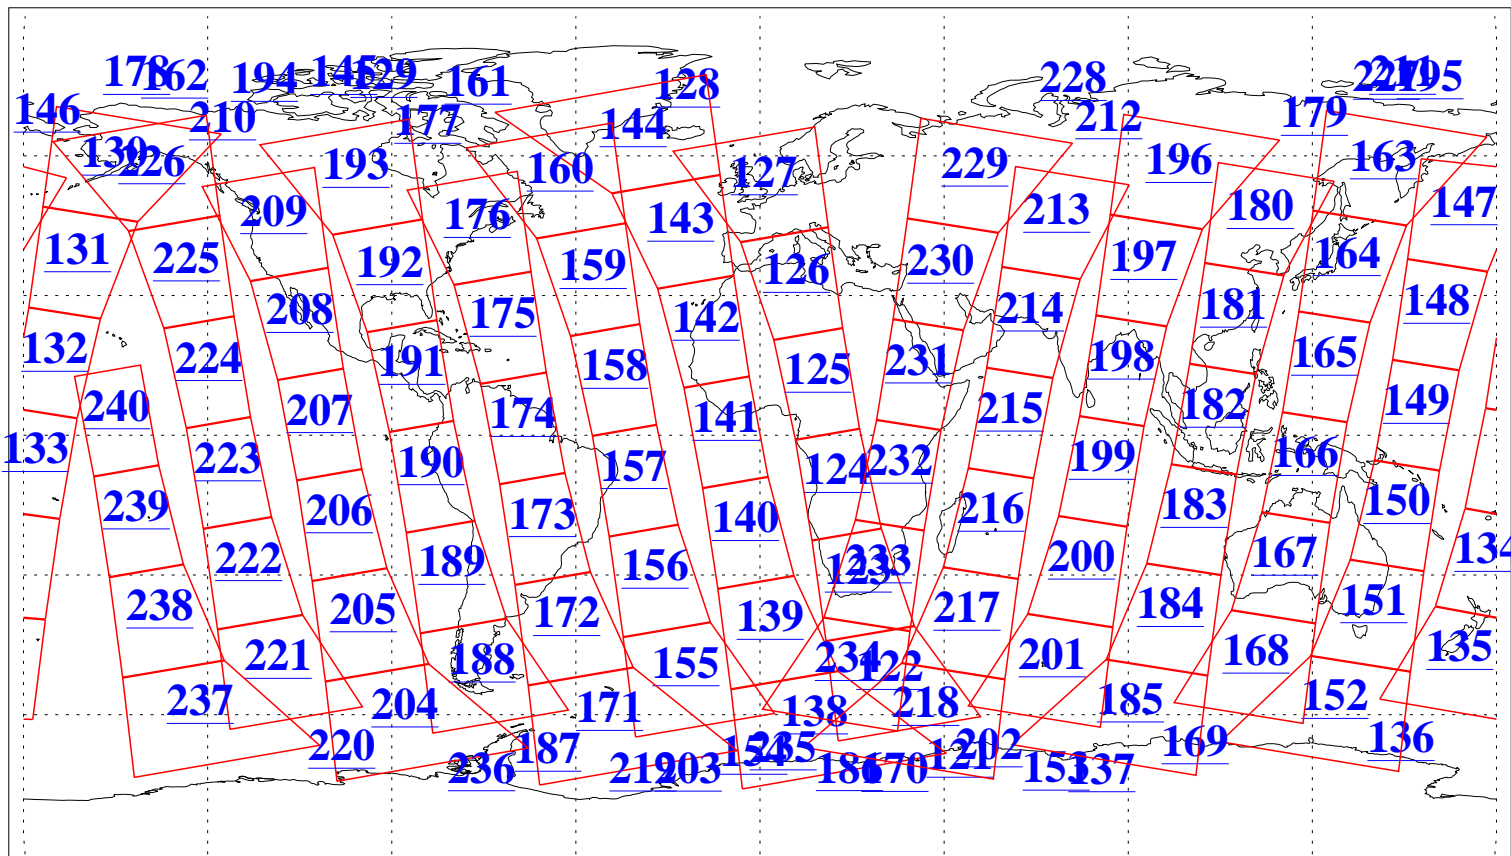

L1B Availability  
AMSU Granules: 240  
HSB Granules: 0  
AIRS Granules: 240

19 Sep 2015  
DoY 262  
Aqua Day 4886  
Granules: 1 to 120

Granules: 121 to 240

Legend: AMSU Available, HSB Available, AIRS Available

L1B Availability  
AMSU Granules: 240  
HSB Granules: 0  
AIRS Granules: 240

19 Sep 2015  
DoY 262  
Aqua Day 4886

Ascending Granules

Descending Granules

Legend: AMSU Available, HSB Available, AIRS Available

L1B Availability  
 AMSU Granules: 240  
 HSB Granules: 0  
 AIRS Granules: 240

19 Sep 2015  
 DoY 262  
 Aqua Day 4886

Northern Hemisphere Granules

Southern Hemisphere Granules

Legend: AMSU Available, **HSB Available**, **AIRS Available**