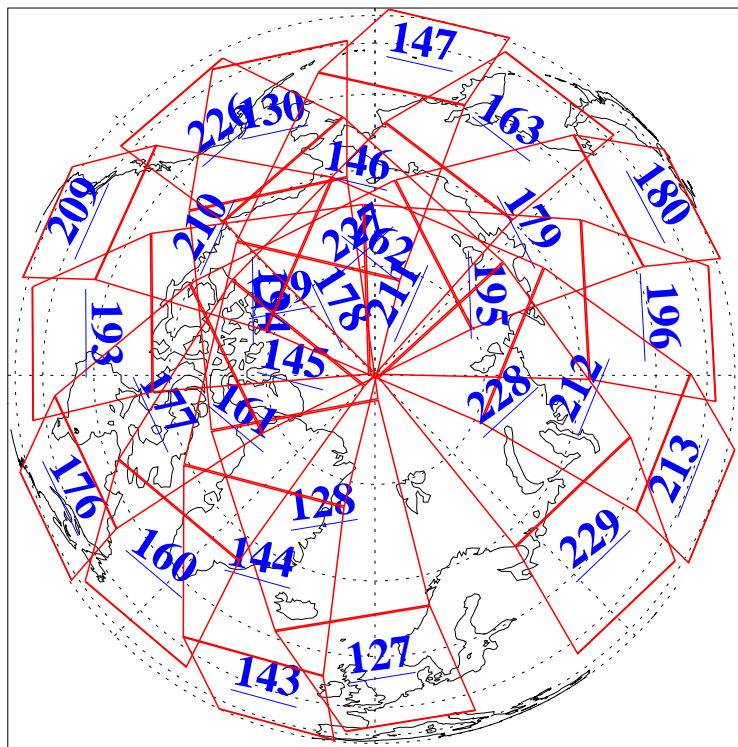

L1B Availability  
AMSU Granules: 240  
HSB Granules: 0  
AIRS Granules: 240

19 Sep 2015  
DoY 262  
Aqua Day 4886  
Granules: 1 to 120

Granules: 121 to 240

Legend: AMSU Available, HSB Available, AIRS Available

L1B Availability  
AMSU Granules: 240  
HSB Granules: 0  
AIRS Granules: 240

19 Sep 2015  
DoY 262  
Aqua Day 4886

Ascending Granules

Descending Granules

Legend: AMSU Available, HSB Available, AIRS Available

L1B Availability  
 AMSU Granules: 240  
 HSB Granules: 0  
 AIRS Granules: 240

19 Sep 2015  
 DoY 262  
 Aqua Day 4886

Northern Hemisphere Granules

Southern Hemisphere Granules

Legend: AMSU Available, **HSB Available**, **AIRS Available**