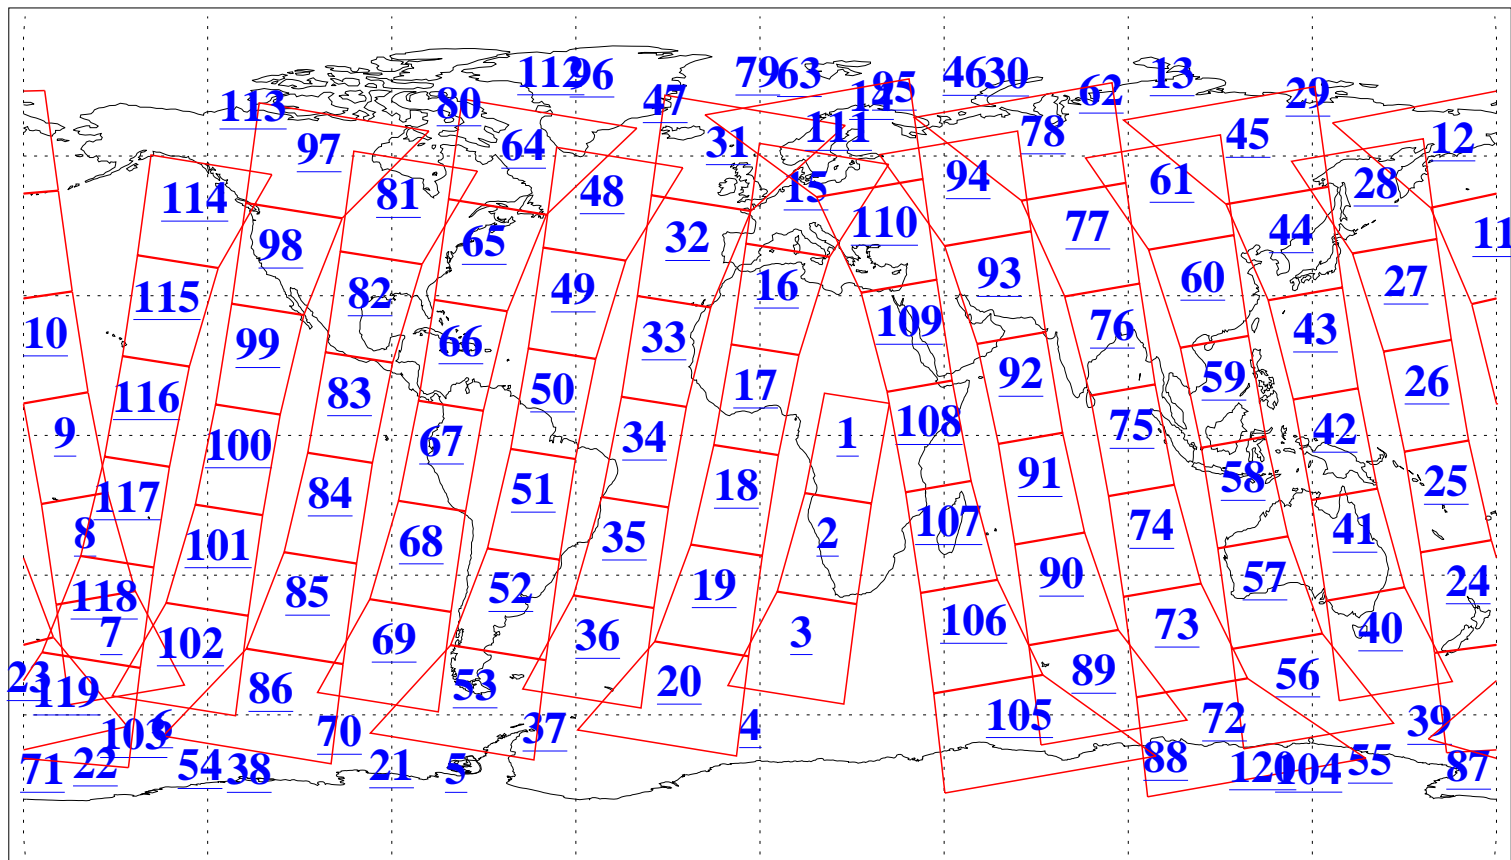

L1B Availability  
AMSU Granules: 240  
HSB Granules: 0  
AIRS Granules: 240

19 Sep 2015  
DoY 262  
Aqua Day 4886  
Granules: 1 to 120

Granules: 121 to 240

Legend: AMSU Available, HSB Available, AIRS Available

L1B Availability  
AMSU Granules: 240  
HSB Granules: 0  
AIRS Granules: 240

19 Sep 2015  
DoY 262  
Aqua Day 4886

Ascending Granules

Descending Granules

Legend: AMSU Available, HSB Available, AIRS Available

L1B Availability  
 AMSU Granules: 240  
 HSB Granules: 0  
 AIRS Granules: 240

19 Sep 2015  
 DoY 262  
 Aqua Day 4886

Northern Hemisphere Granules

Southern Hemisphere Granules

Legend: AMSU Available, **HSB Available**, **AIRS Available**