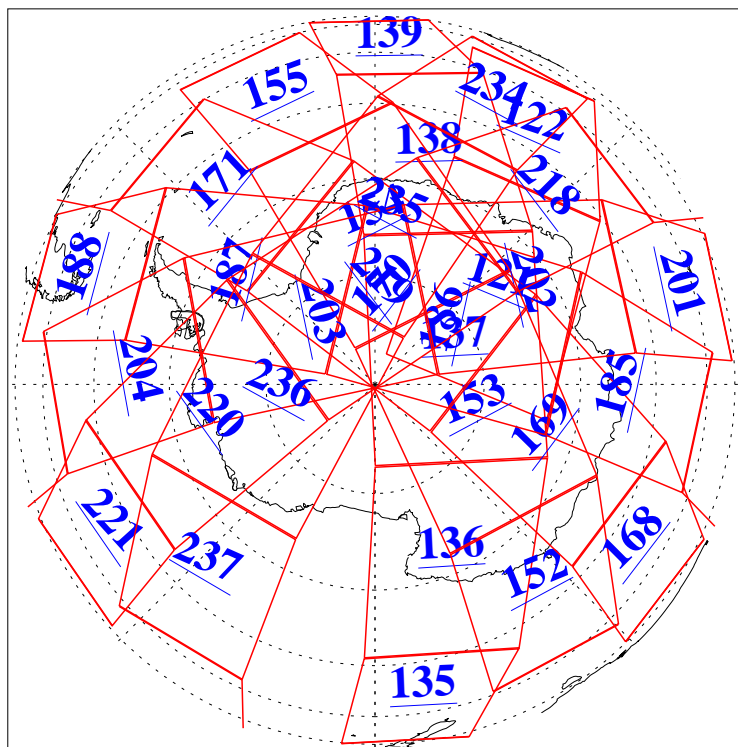

L1B Availability  
AMSU Granules: 240  
HSB Granules: 0  
AIRS Granules: 240

19 Sep 2015  
DoY 262  
Aqua Day 4886  
Granules: 1 to 120

Granules: 121 to 240

Legend: AMSU Available, HSB Available, AIRS Available

L1B Availability  
AMSU Granules: 240  
HSB Granules: 0  
AIRS Granules: 240

19 Sep 2015  
DoY 262  
Aqua Day 4886

Ascending Granules

Descending Granules

Legend: AMSU Available, HSB Available, AIRS Available

L1B Availability  
 AMSU Granules: 240  
 HSB Granules: 0  
 AIRS Granules: 240

19 Sep 2015  
 DoY 262  
 Aqua Day 4886

Northern Hemisphere Granules

Southern Hemisphere Granules

Legend: AMSU Available, **HSB Available**, **AIRS Available**