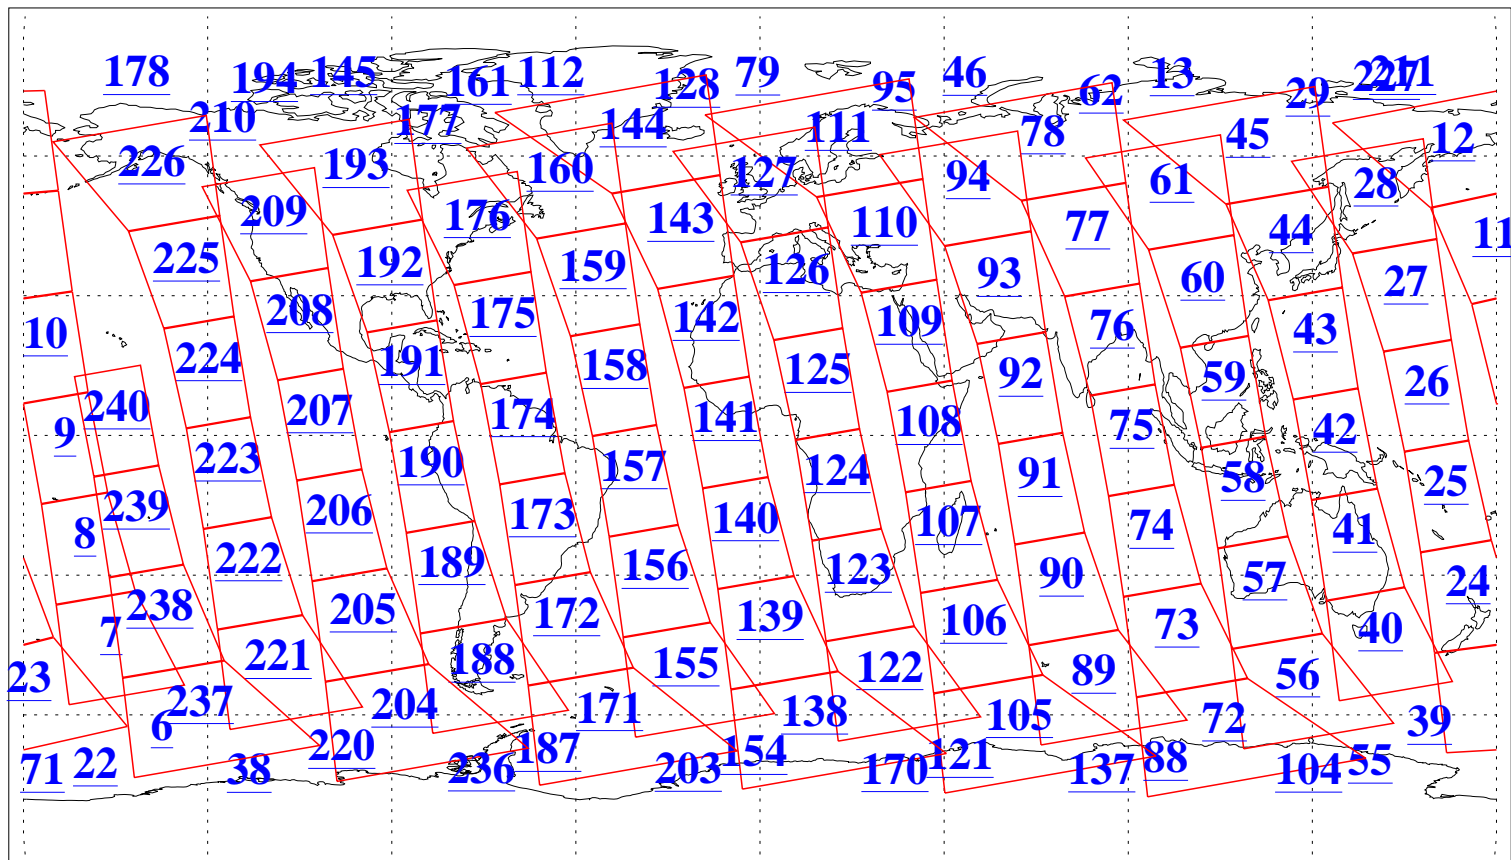

L1B Availability  
AMSU Granules: 240  
HSB Granules: 0  
AIRS Granules: 240

19 Sep 2015  
DoY 262  
Aqua Day 4886  
Granules: 1 to 120

Granules: 121 to 240

Legend: AMSU Available, HSB Available, AIRS Available

L1B Availability  
AMSU Granules: 240  
HSB Granules: 0  
AIRS Granules: 240

19 Sep 2015  
DoY 262  
Aqua Day 4886

Ascending Granules

Descending Granules

Legend: AMSU Available, HSB Available, AIRS Available

L1B Availability  
 AMSU Granules: 240  
 HSB Granules: 0  
 AIRS Granules: 240

19 Sep 2015  
 DoY 262  
 Aqua Day 4886

Northern Hemisphere Granules

Southern Hemisphere Granules

Legend: AMSU Available, **HSB Available**, **AIRS Available**