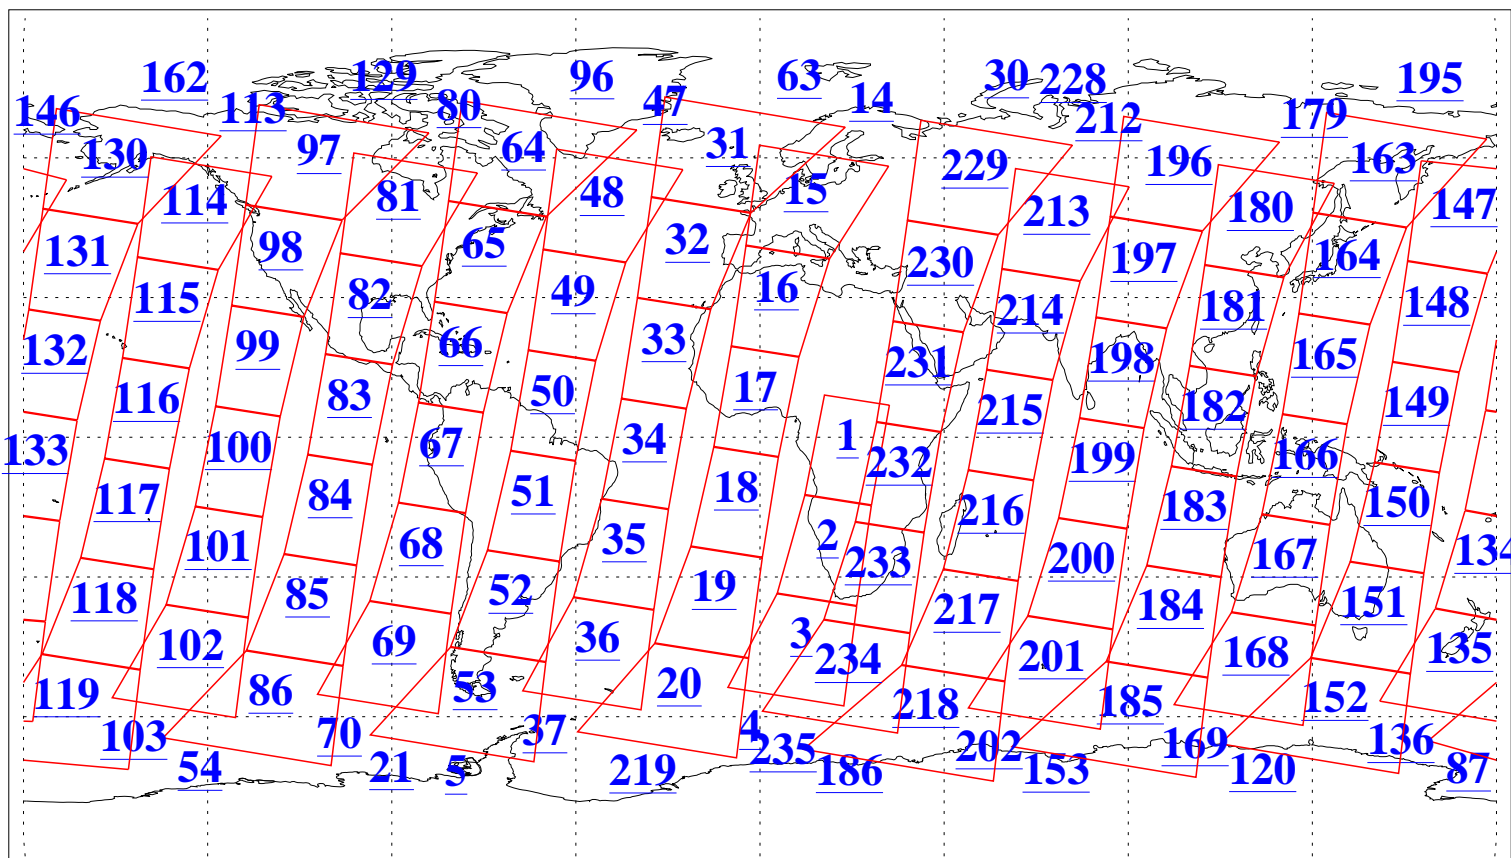

L1B Availability  
AMSU Granules: 240  
HSB Granules: 0  
AIRS Granules: 240

19 Sep 2015  
DoY 262  
Aqua Day 4886  
Granules: 1 to 120

Granules: 121 to 240

Legend: AMSU Available, HSB Available, AIRS Available

L1B Availability  
AMSU Granules: 240  
HSB Granules: 0  
AIRS Granules: 240

19 Sep 2015  
DoY 262  
Aqua Day 4886

Ascending Granules

Descending Granules

Legend: AMSU Available, HSB Available, AIRS Available

L1B Availability  
 AMSU Granules: 240  
 HSB Granules: 0  
 AIRS Granules: 240

19 Sep 2015  
 DoY 262  
 Aqua Day 4886

Northern Hemisphere Granules

Southern Hemisphere Granules

Legend: AMSU Available, **HSB Available**, **AIRS Available**