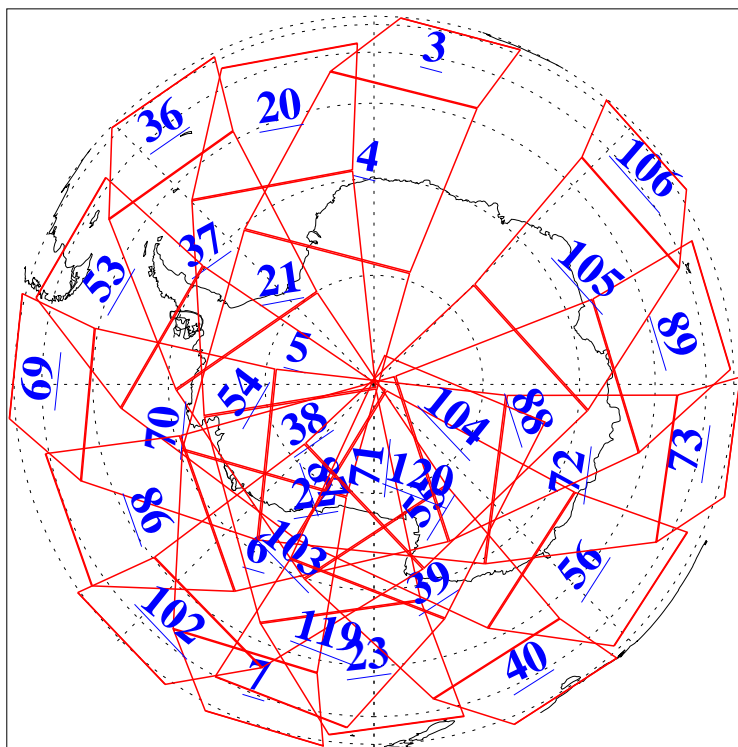

L1B Availability  
AMSU Granules: 240  
HSB Granules: 0  
AIRS Granules: 240

19 Sep 2015  
DoY 262  
Aqua Day 4886  
Granules: 1 to 120

Granules: 121 to 240

Legend: AMSU Available, HSB Available, AIRS Available

L1B Availability  
AMSU Granules: 240  
HSB Granules: 0  
AIRS Granules: 240

19 Sep 2015  
DoY 262  
Aqua Day 4886

Ascending Granules

Descending Granules

Legend: AMSU Available, HSB Available, AIRS Available

L1B Availability  
 AMSU Granules: 240  
 HSB Granules: 0  
 AIRS Granules: 240

19 Sep 2015  
 DoY 262  
 Aqua Day 4886

Northern Hemisphere Granules

Southern Hemisphere Granules

Legend: AMSU Available, **HSB Available**, **AIRS Available**