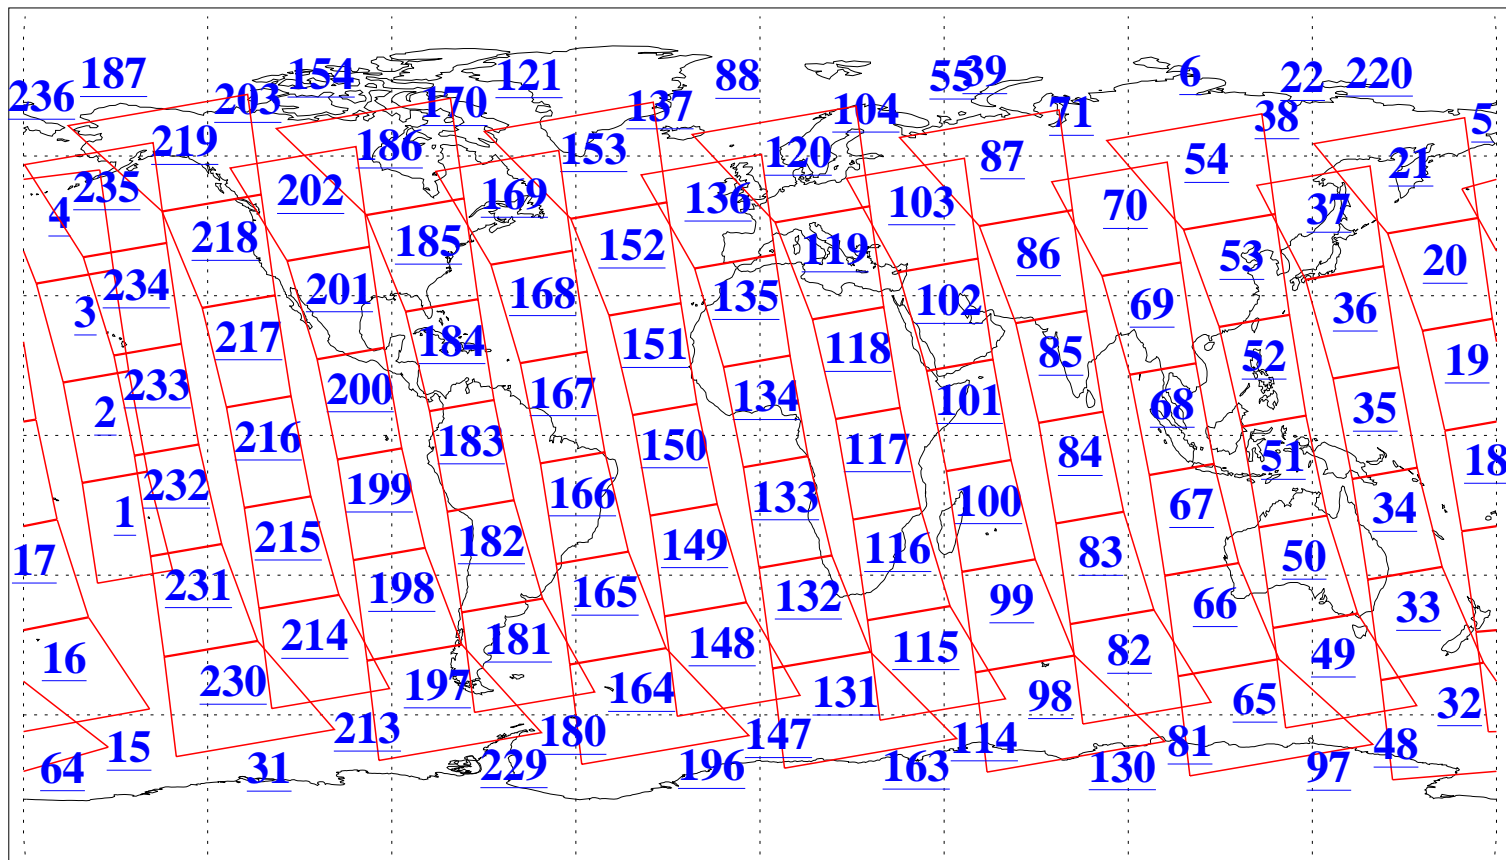

L1B Availability
AMSU Granules: 240
HSB Granules: 0
AIRS Granules: 240

18 Sep 2015
DoY 261
Aqua Day 4885
Granules: 1 to 120

Granules: 121 to 240

Legend: AMSU Available, HSB Available, AIRS Available

L1B Availability
AMSU Granules: 240
HSB Granules: 0
AIRS Granules: 240

18 Sep 2015
DoY 261
Aqua Day 4885

Ascending Granules

Descending Granules

Legend: AMSU Available, HSB Available, AIRS Available

L1B Availability
 AMSU Granules: 240
 HSB Granules: 0
 AIRS Granules: 240

18 Sep 2015
 DoY 261
 Aqua Day 4885

Northern Hemisphere Granules

Southern Hemisphere Granules

Legend: AMSU Available, HSB Available, AIRS Available