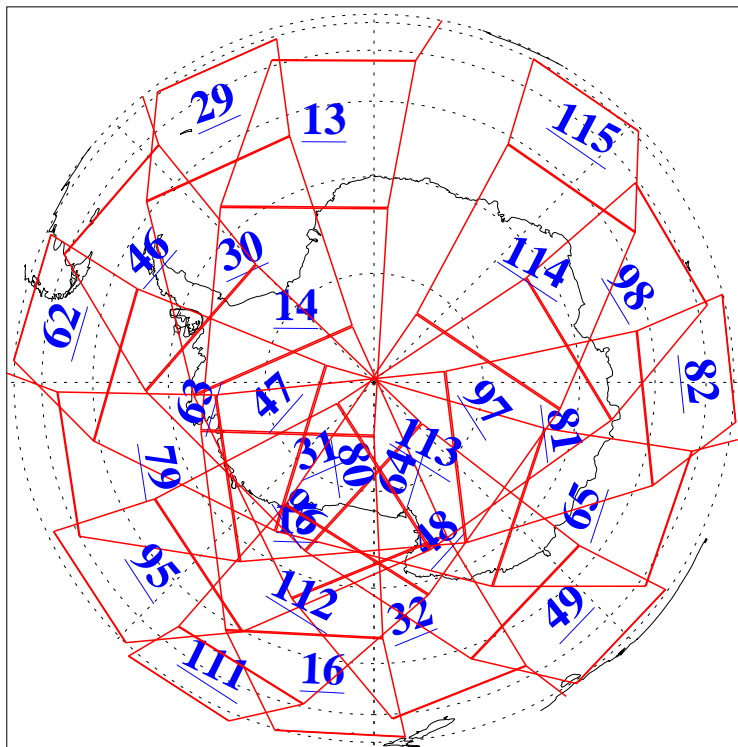

L1B Availability
AMSU Granules: 240
HSB Granules: 0
AIRS Granules: 240

18 Sep 2015
DoY 261
Aqua Day 4885
Granules: 1 to 120

Granules: 121 to 240

Legend: AMSU Available, HSB Available, AIRS Available

L1B Availability
AMSU Granules: 240
HSB Granules: 0
AIRS Granules: 240

18 Sep 2015
DoY 261
Aqua Day 4885

Ascending Granules

Descending Granules

Legend: AMSU Available, HSB Available, AIRS Available

L1B Availability
 AMSU Granules: 240
 HSB Granules: 0
 AIRS Granules: 240

18 Sep 2015
 DoY 261
 Aqua Day 4885

Northern Hemisphere Granules

Southern Hemisphere Granules

Legend: AMSU Available, HSB Available, AIRS Available