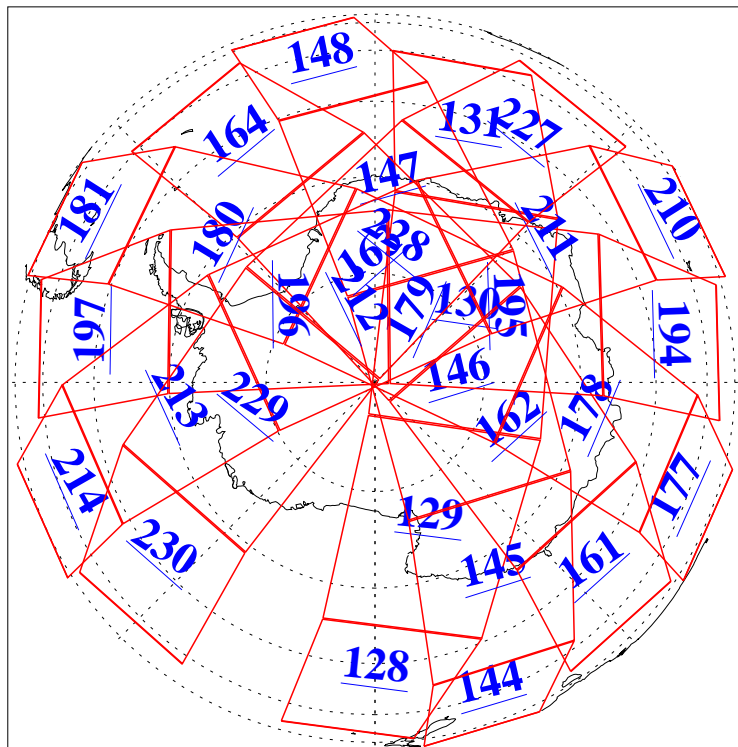

L1B Availability
AMSU Granules: 240
HSB Granules: 0
AIRS Granules: 240

18 Sep 2015
DoY 261
Aqua Day 4885
Granules: 1 to 120

Granules: 121 to 240

Legend: AMSU Available, HSB Available, AIRS Available

L1B Availability
AMSU Granules: 240
HSB Granules: 0
AIRS Granules: 240

18 Sep 2015
DoY 261
Aqua Day 4885

Ascending Granules

Descending Granules

Legend: AMSU Available, HSB Available, AIRS Available

L1B Availability
 AMSU Granules: 240
 HSB Granules: 0
 AIRS Granules: 240

18 Sep 2015
 DoY 261
 Aqua Day 4885

Northern Hemisphere Granules

Southern Hemisphere Granules

Legend: AMSU Available, HSB Available, AIRS Available