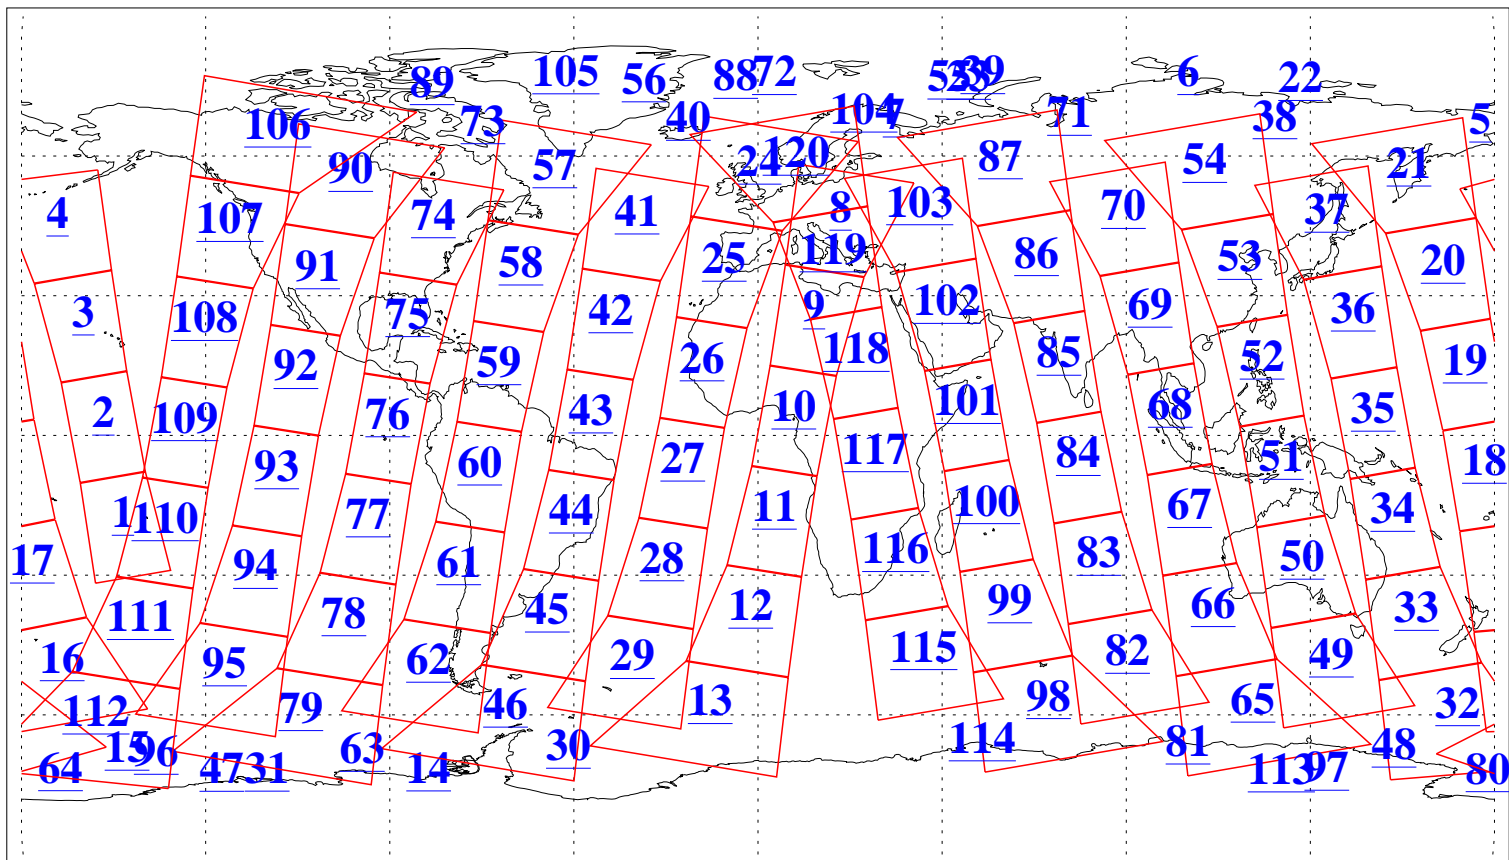

L1B Availability
AMSU Granules: 240
HSB Granules: 0
AIRS Granules: 240

18 Sep 2015
DoY 261
Aqua Day 4885
Granules: 1 to 120

Granules: 121 to 240

Legend: AMSU Available, HSB Available, AIRS Available

L1B Availability
AMSU Granules: 240
HSB Granules: 0
AIRS Granules: 240

18 Sep 2015
DoY 261
Aqua Day 4885

Ascending Granules

Descending Granules

Legend: AMSU Available, HSB Available, AIRS Available

L1B Availability
 AMSU Granules: 240
 HSB Granules: 0
 AIRS Granules: 240

18 Sep 2015
 DoY 261
 Aqua Day 4885

Northern Hemisphere Granules

Southern Hemisphere Granules

Legend: AMSU Available, HSB Available, AIRS Available