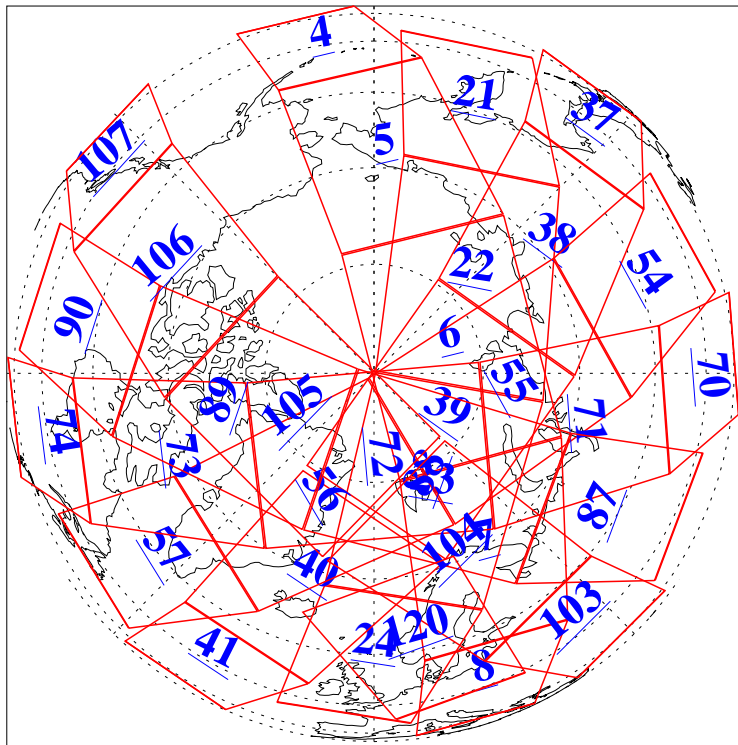

L1B Availability
AMSU Granules: 240
HSB Granules: 0
AIRS Granules: 240

18 Sep 2015
DoY 261
Aqua Day 4885
Granules: 1 to 120

Granules: 121 to 240

Legend: AMSU Available, HSB Available, AIRS Available

L1B Availability
AMSU Granules: 240
HSB Granules: 0
AIRS Granules: 240

18 Sep 2015
DoY 261
Aqua Day 4885

Ascending Granules

Descending Granules

Legend: AMSU Available, HSB Available, AIRS Available

L1B Availability
 AMSU Granules: 240
 HSB Granules: 0
 AIRS Granules: 240

18 Sep 2015
 DoY 261
 Aqua Day 4885

Northern Hemisphere Granules

Southern Hemisphere Granules

Legend: AMSU Available, HSB Available, AIRS Available