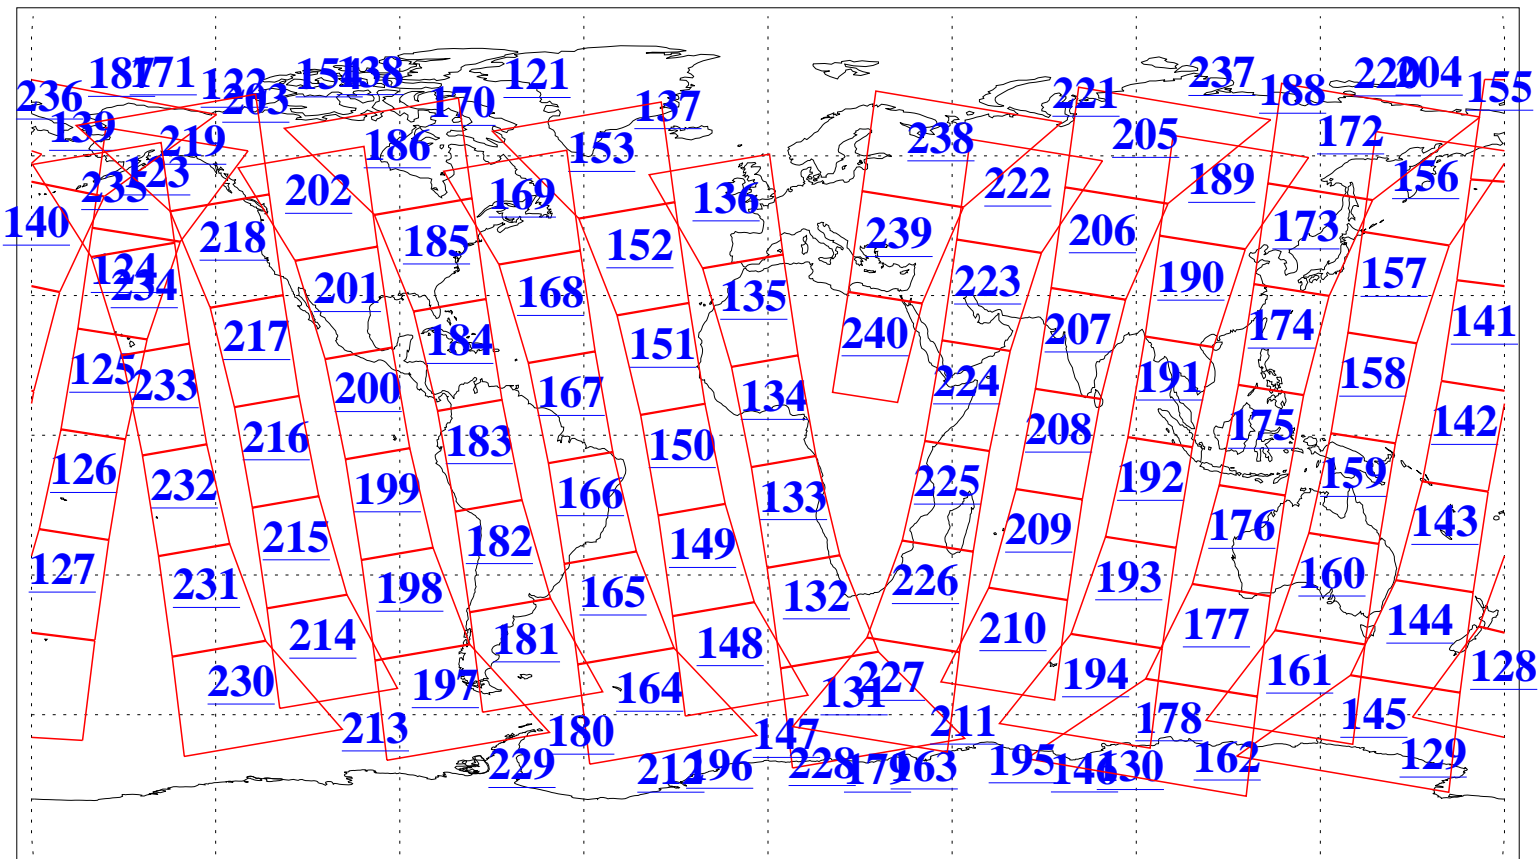

L1B Availability
AMSU Granules: 240
HSB Granules: 0
AIRS Granules: 240

18 Sep 2015
DoY 261
Aqua Day 4885
Granules: 1 to 120

Granules: 121 to 240

Legend: AMSU Available, HSB Available, AIRS Available

L1B Availability
AMSU Granules: 240
HSB Granules: 0
AIRS Granules: 240

18 Sep 2015
DoY 261
Aqua Day 4885

Ascending Granules

Descending Granules

Legend: AMSU Available, HSB Available, AIRS Available

L1B Availability
 AMSU Granules: 240
 HSB Granules: 0
 AIRS Granules: 240

18 Sep 2015
 DoY 261
 Aqua Day 4885

Northern Hemisphere Granules

Southern Hemisphere Granules

Legend: AMSU Available, HSB Available, AIRS Available