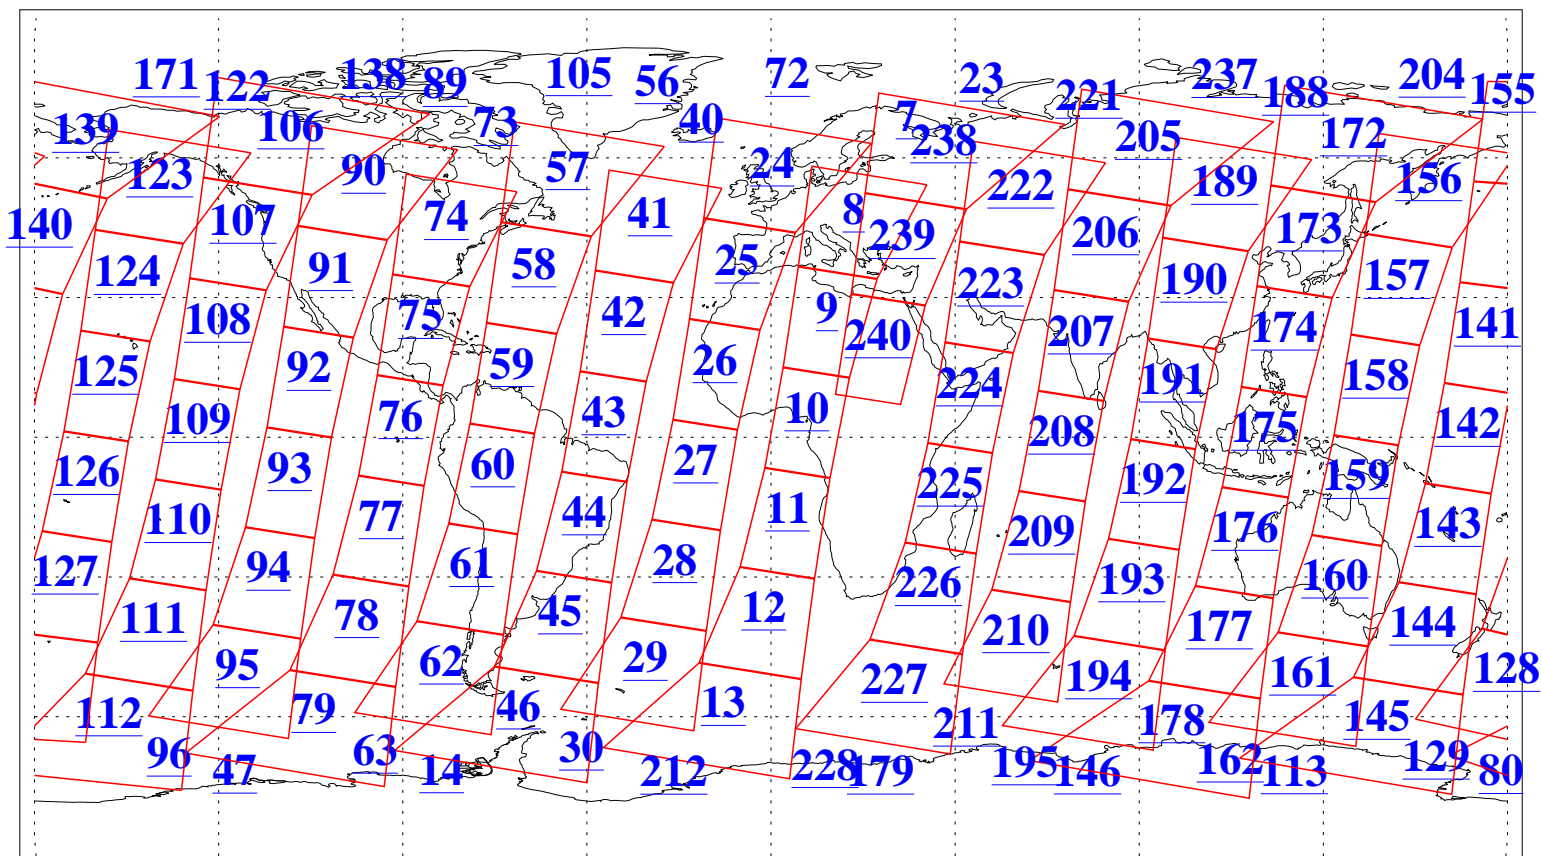

L1B Availability
AMSU Granules: 240
HSB Granules: 0
AIRS Granules: 240

18 Sep 2015
DoY 261
Aqua Day 4885
Granules: 1 to 120

Granules: 121 to 240

Legend: AMSU Available, HSB Available, AIRS Available

L1B Availability
AMSU Granules: 240
HSB Granules: 0
AIRS Granules: 240

18 Sep 2015
DoY 261
Aqua Day 4885

Ascending Granules

Descending Granules

Legend: AMSU Available, HSB Available, AIRS Available

L1B Availability
 AMSU Granules: 240
 HSB Granules: 0
 AIRS Granules: 240

18 Sep 2015
 DoY 261
 Aqua Day 4885

Northern Hemisphere Granules

Southern Hemisphere Granules

Legend: AMSU Available, HSB Available, AIRS Available