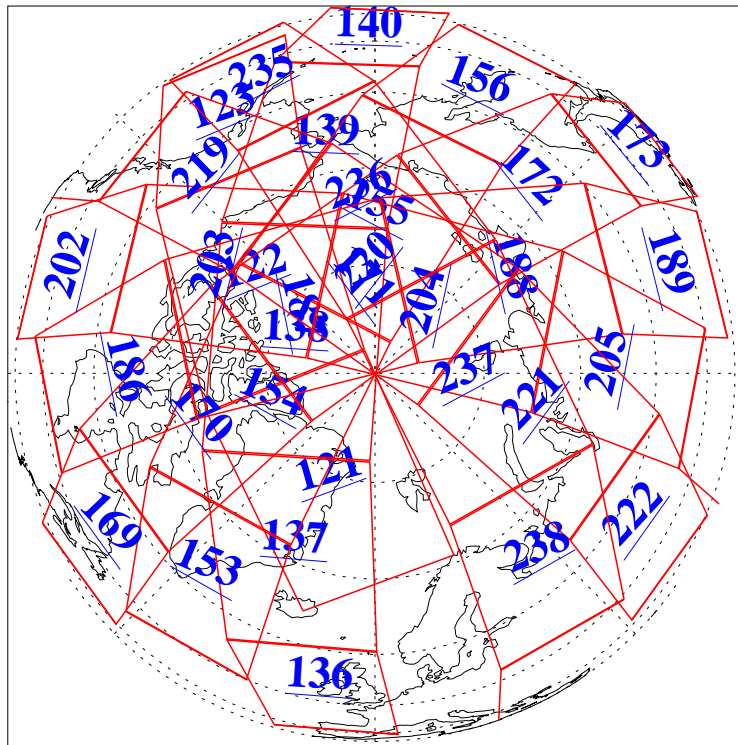

18 Sep 2015
DoY 261
Aqua Day 4885

Ascending Granules

Descending Granules

Legend: AMSU Available, HSB Available, AIRS Available

L1B Availability
 AMSU Granules: 240
 HSB Granules: 0
 AIRS Granules: 240

18 Sep 2015
 DoY 261
 Aqua Day 4885

Northern Hemisphere Granules

Southern Hemisphere Granules

Legend: AMSU Available, HSB Available, AIRS Available