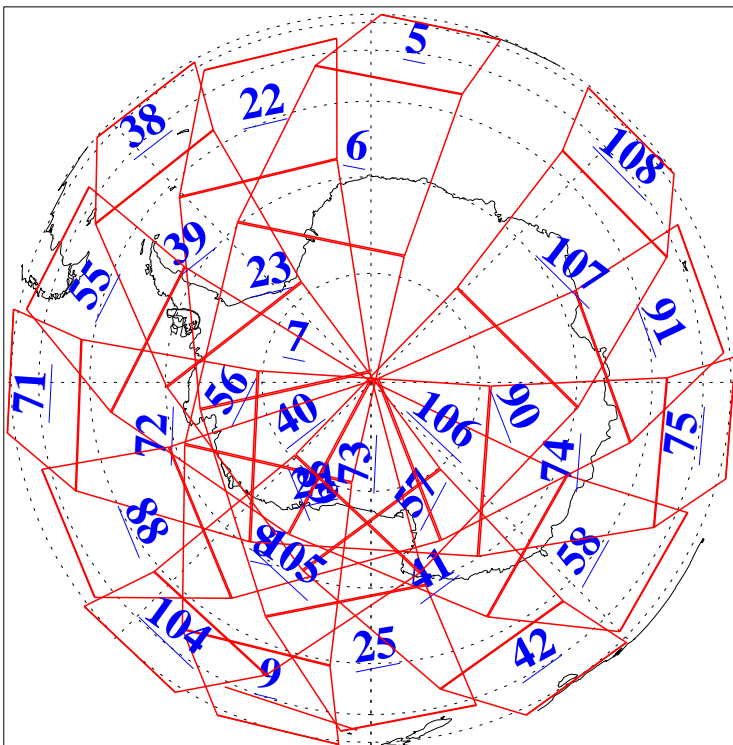

L1B Availability
AMSU Granules: 240
HSB Granules: 0
AIRS Granules: 240

17 Sep 2015
DoY 260
Aqua Day 4884
Granules: 1 to 120

Granules: 121 to 240

Legend: AMSU Available, HSB Available, AIRS Available

L1B Availability
AMSU Granules: 240
HSB Granules: 0
AIRS Granules: 240

17 Sep 2015
DoY 260
Aqua Day 4884
Ascending Granules

Descending Granules

Legend: AMSU Available, HSB Available, AIRS Available

L1B Availability
 AMSU Granules: 240
 HSB Granules: 0
 AIRS Granules: 240

17 Sep 2015
 DoY 260
 Aqua Day 4884

Northern Hemisphere Granules

Southern Hemisphere Granules

Legend: AMSU Available, HSB Available, AIRS Available