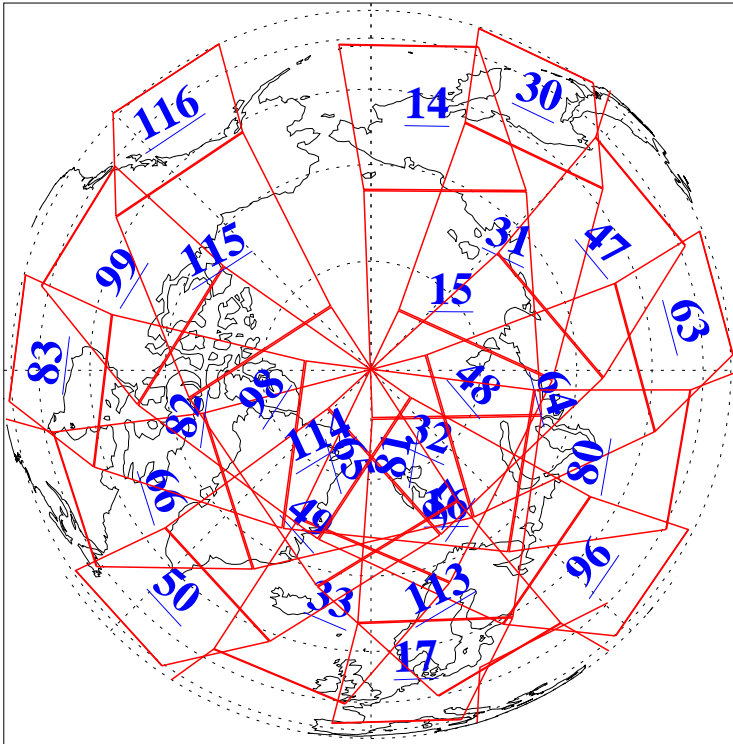

L1B Availability
AMSU Granules: 240
HSB Granules: 0
AIRS Granules: 240

17 Sep 2015
DoY 260
Aqua Day 4884
Granules: 1 to 120

Granules: 121 to 240

Legend: AMSU Available, HSB Available, AIRS Available

L1B Availability
AMSU Granules: 240
HSB Granules: 0
AIRS Granules: 240

17 Sep 2015
DoY 260
Aqua Day 4884
Ascending Granules

Descending Granules

Legend: AMSU Available, HSB Available, AIRS Available

L1B Availability
 AMSU Granules: 240
 HSB Granules: 0
 AIRS Granules: 240

17 Sep 2015
 DoY 260
 Aqua Day 4884

Northern Hemisphere Granules

Southern Hemisphere Granules

Legend: AMSU Available, HSB Available, AIRS Available