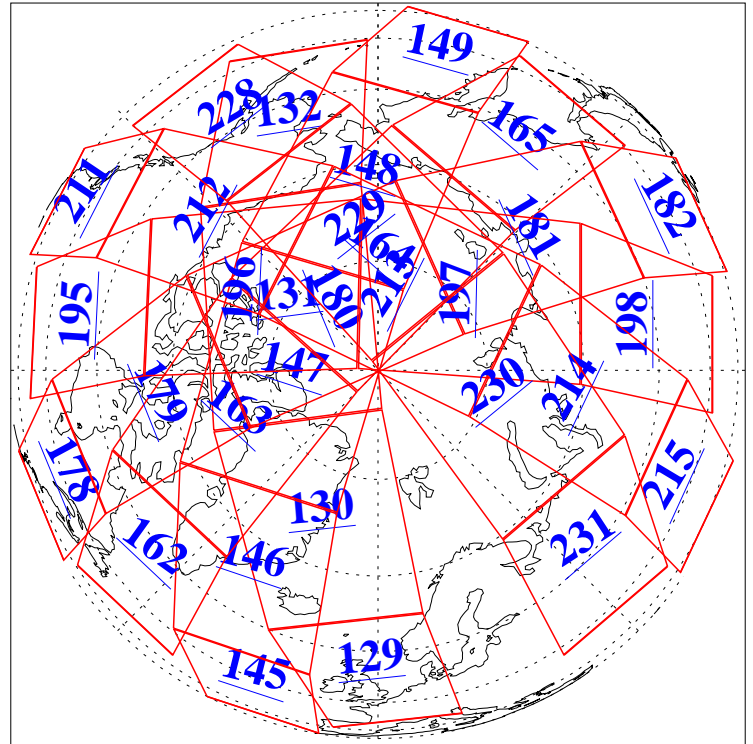

17 Sep 2015
DoY 260
Aqua Day 4884
Ascending Granules

Descending Granules

Legend: AMSU Available, HSB Available, AIRS Available

L1B Availability
 AMSU Granules: 240
 HSB Granules: 0
 AIRS Granules: 240

17 Sep 2015
 DoY 260
 Aqua Day 4884

Northern Hemisphere Granules

Southern Hemisphere Granules

Legend: AMSU Available, HSB Available, AIRS Available