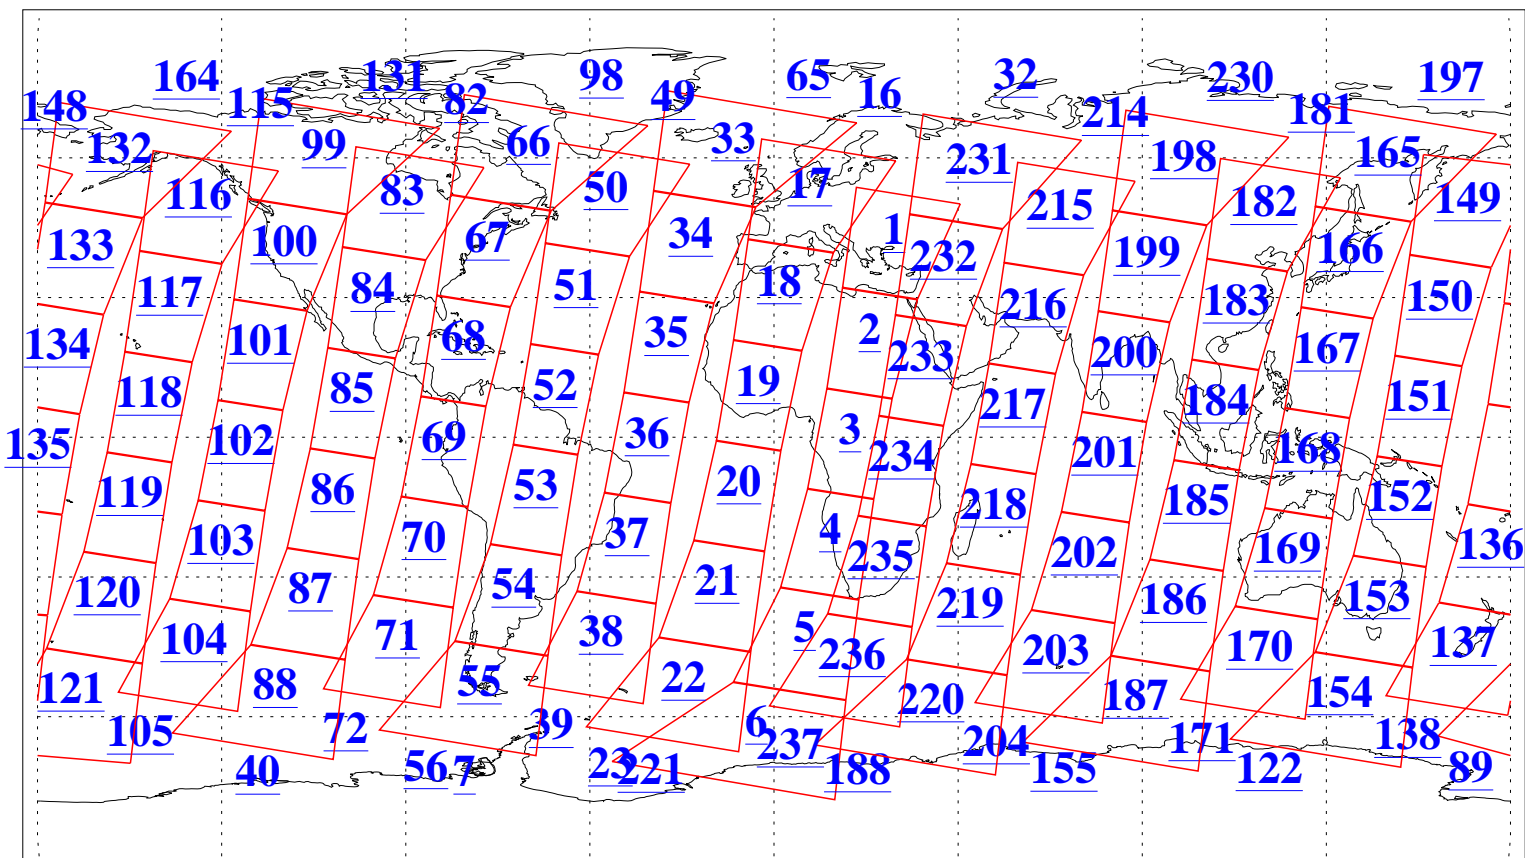

L1B Availability
AMSU Granules: 240
HSB Granules: 0
AIRS Granules: 240

17 Sep 2015
DoY 260
Aqua Day 4884
Granules: 1 to 120

Granules: 121 to 240

Legend: AMSU Available, HSB Available, AIRS Available

L1B Availability
AMSU Granules: 240
HSB Granules: 0
AIRS Granules: 240

17 Sep 2015
DoY 260
Aqua Day 4884
Ascending Granules

Descending Granules

Legend: AMSU Available, HSB Available, AIRS Available

L1B Availability
 AMSU Granules: 240
 HSB Granules: 0
 AIRS Granules: 240

17 Sep 2015
 DoY 260
 Aqua Day 4884

Northern Hemisphere Granules

Southern Hemisphere Granules

Legend: AMSU Available, HSB Available, AIRS Available