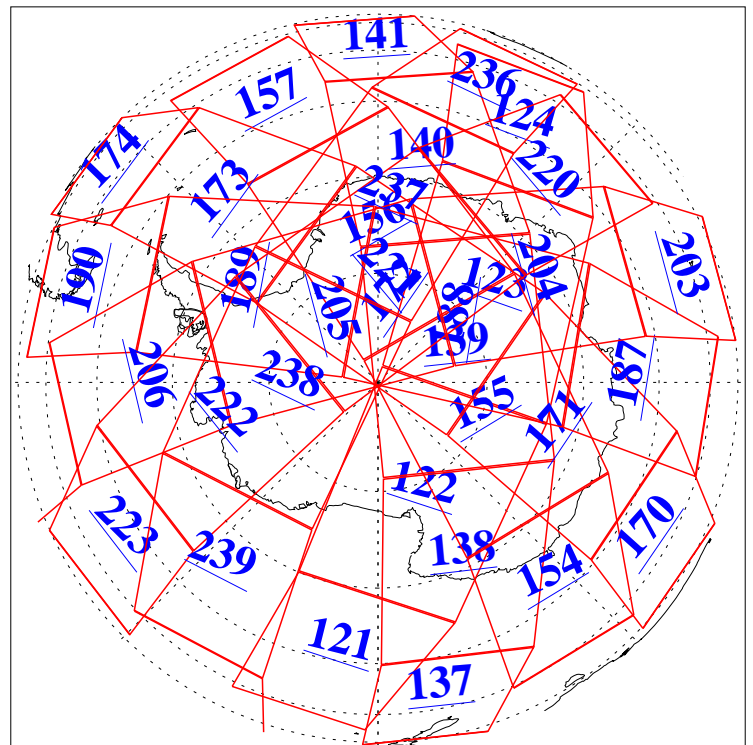

L1B Availability
AMSU Granules: 240
HSB Granules: 0
AIRS Granules: 240

17 Sep 2015
DoY 260
Aqua Day 4884
Granules: 1 to 120

Granules: 121 to 240

Legend: AMSU Available, HSB Available, AIRS Available

L1B Availability
AMSU Granules: 240
HSB Granules: 0
AIRS Granules: 240

17 Sep 2015
DoY 260
Aqua Day 4884
Ascending Granules

Descending Granules

Legend: AMSU Available, HSB Available, AIRS Available

L1B Availability
 AMSU Granules: 240
 HSB Granules: 0
 AIRS Granules: 240

17 Sep 2015
 DoY 260
 Aqua Day 4884

Northern Hemisphere Granules

Southern Hemisphere Granules

Legend: AMSU Available, HSB Available, AIRS Available