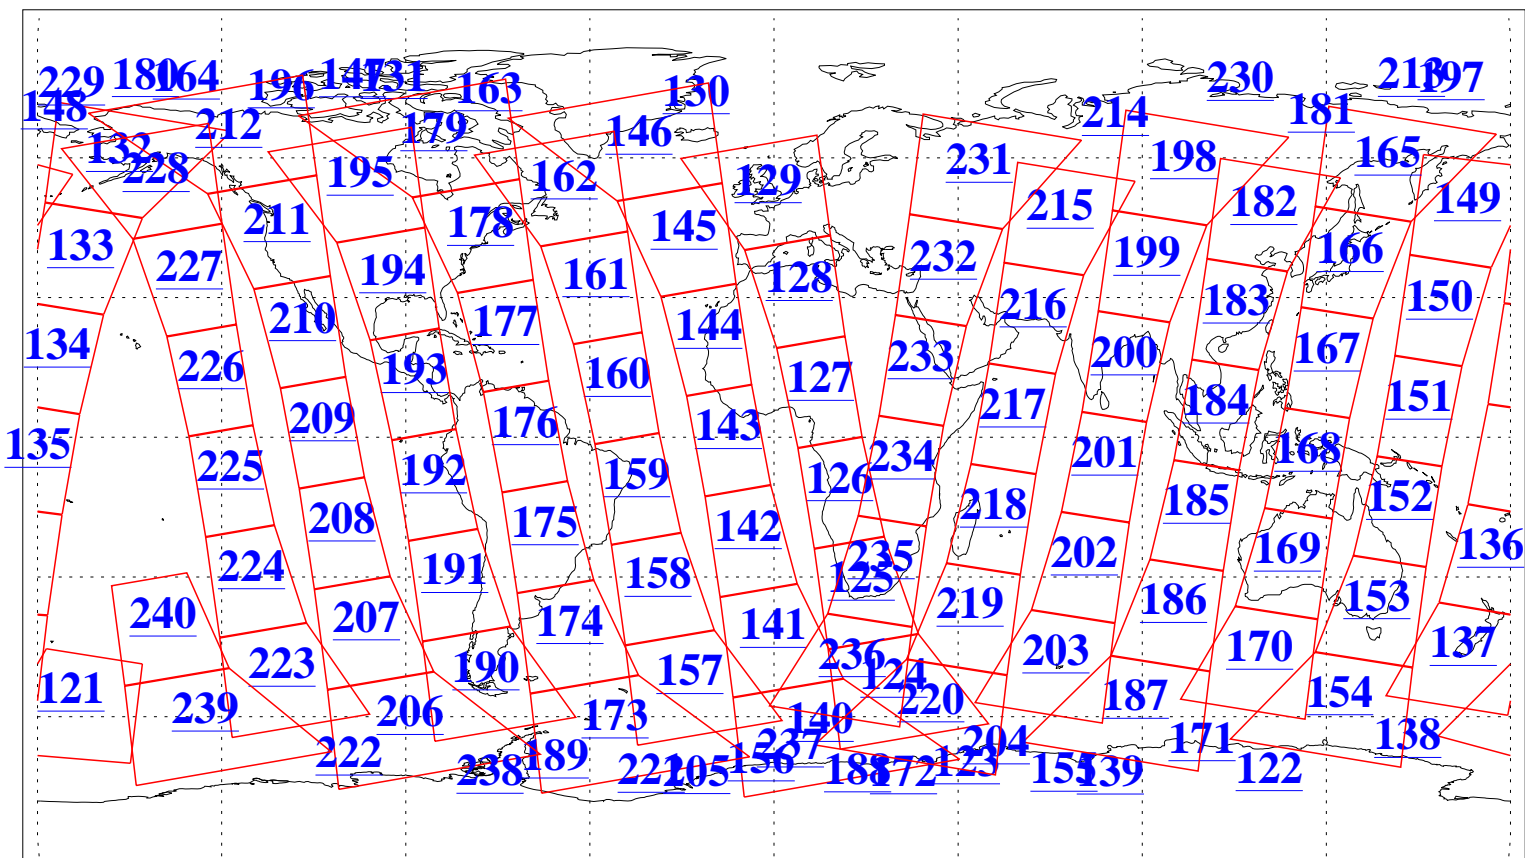

L1B Availability
AMSU Granules: 240
HSB Granules: 0
AIRS Granules: 240

17 Sep 2015
DoY 260
Aqua Day 4884
Granules: 1 to 120

Granules: 121 to 240

Legend: AMSU Available, HSB Available, AIRS Available

L1B Availability
AMSU Granules: 240
HSB Granules: 0
AIRS Granules: 240

17 Sep 2015
DoY 260
Aqua Day 4884
Ascending Granules

Descending Granules

Legend: AMSU Available, HSB Available, AIRS Available

L1B Availability
 AMSU Granules: 240
 HSB Granules: 0
 AIRS Granules: 240

17 Sep 2015
 DoY 260
 Aqua Day 4884

Northern Hemisphere Granules

Southern Hemisphere Granules

Legend: AMSU Available, HSB Available, AIRS Available