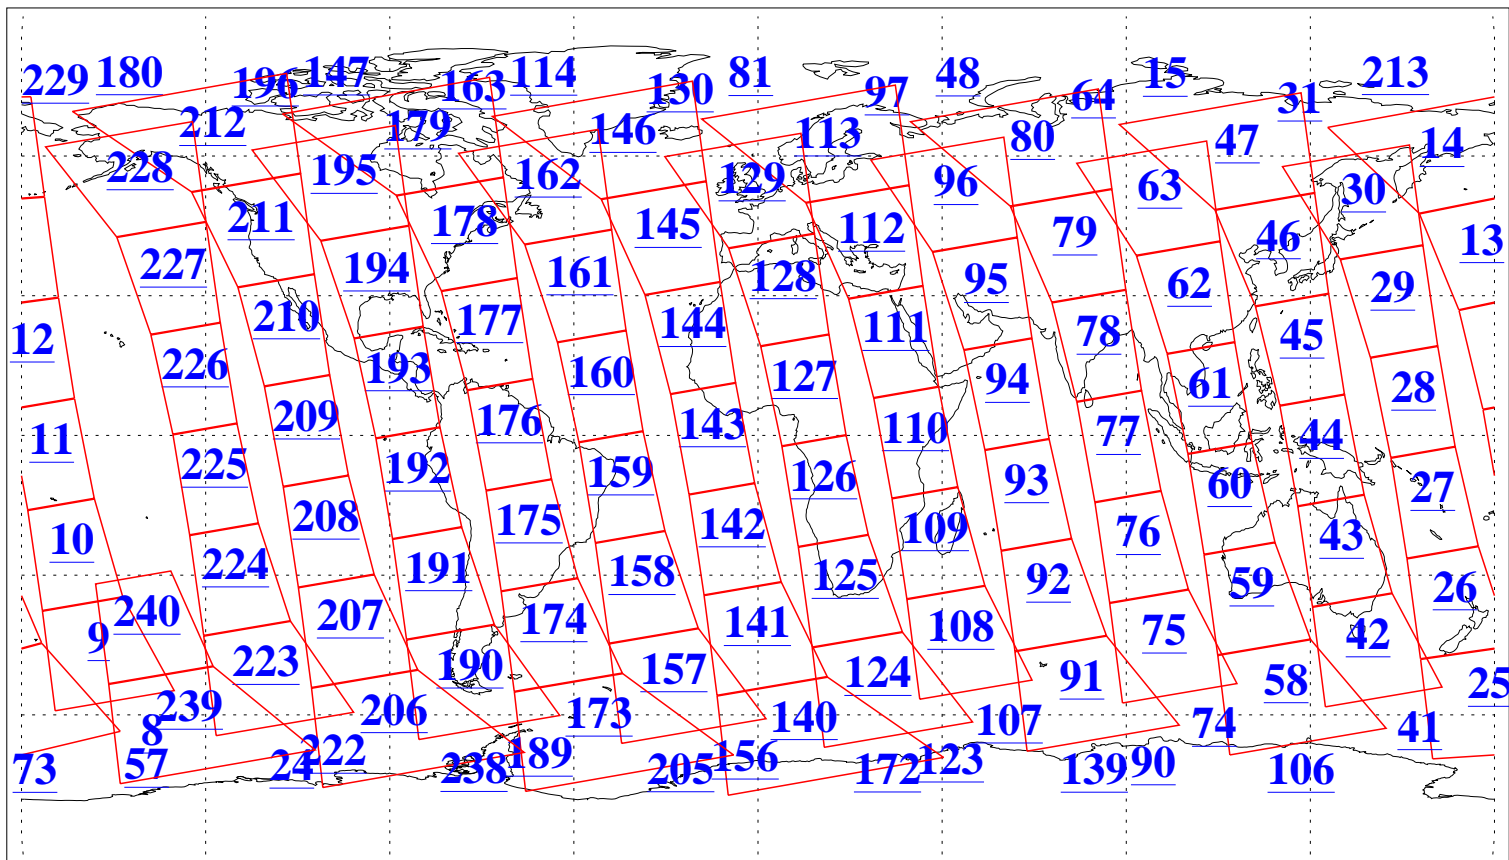

L1B Availability
AMSU Granules: 240
HSB Granules: 0
AIRS Granules: 240

17 Sep 2015
DoY 260
Aqua Day 4884
Granules: 1 to 120

Granules: 121 to 240

Legend: AMSU Available, HSB Available, AIRS Available

L1B Availability
AMSU Granules: 240
HSB Granules: 0
AIRS Granules: 240

17 Sep 2015
DoY 260
Aqua Day 4884
Ascending Granules

Descending Granules

Legend: AMSU Available, HSB Available, AIRS Available

L1B Availability
 AMSU Granules: 240
 HSB Granules: 0
 AIRS Granules: 240

17 Sep 2015
 DoY 260
 Aqua Day 4884

Northern Hemisphere Granules

Southern Hemisphere Granules

Legend: AMSU Available, HSB Available, AIRS Available