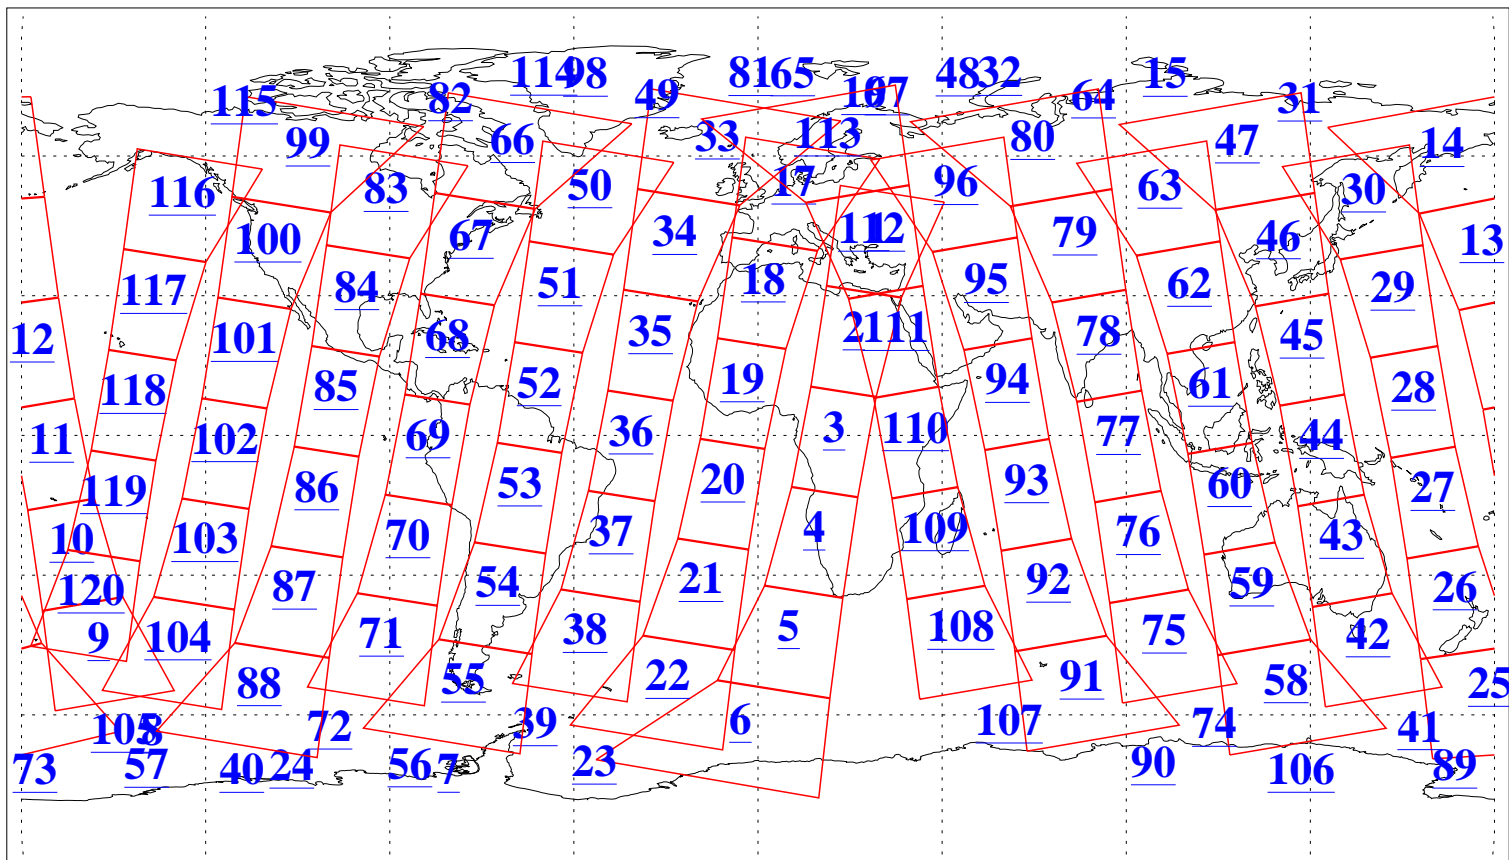

L1B Availability
AMSU Granules: 240
HSB Granules: 0
AIRS Granules: 240

17 Sep 2015
DoY 260
Aqua Day 4884
Granules: 1 to 120

Granules: 121 to 240

Legend: AMSU Available, HSB Available, AIRS Available

L1B Availability
AMSU Granules: 240
HSB Granules: 0
AIRS Granules: 240

17 Sep 2015
DoY 260
Aqua Day 4884
Ascending Granules

Descending Granules

Legend: AMSU Available, HSB Available, AIRS Available

L1B Availability
 AMSU Granules: 240
 HSB Granules: 0
 AIRS Granules: 240

17 Sep 2015
 DoY 260
 Aqua Day 4884

Northern Hemisphere Granules

Southern Hemisphere Granules

Legend: AMSU Available, HSB Available, AIRS Available