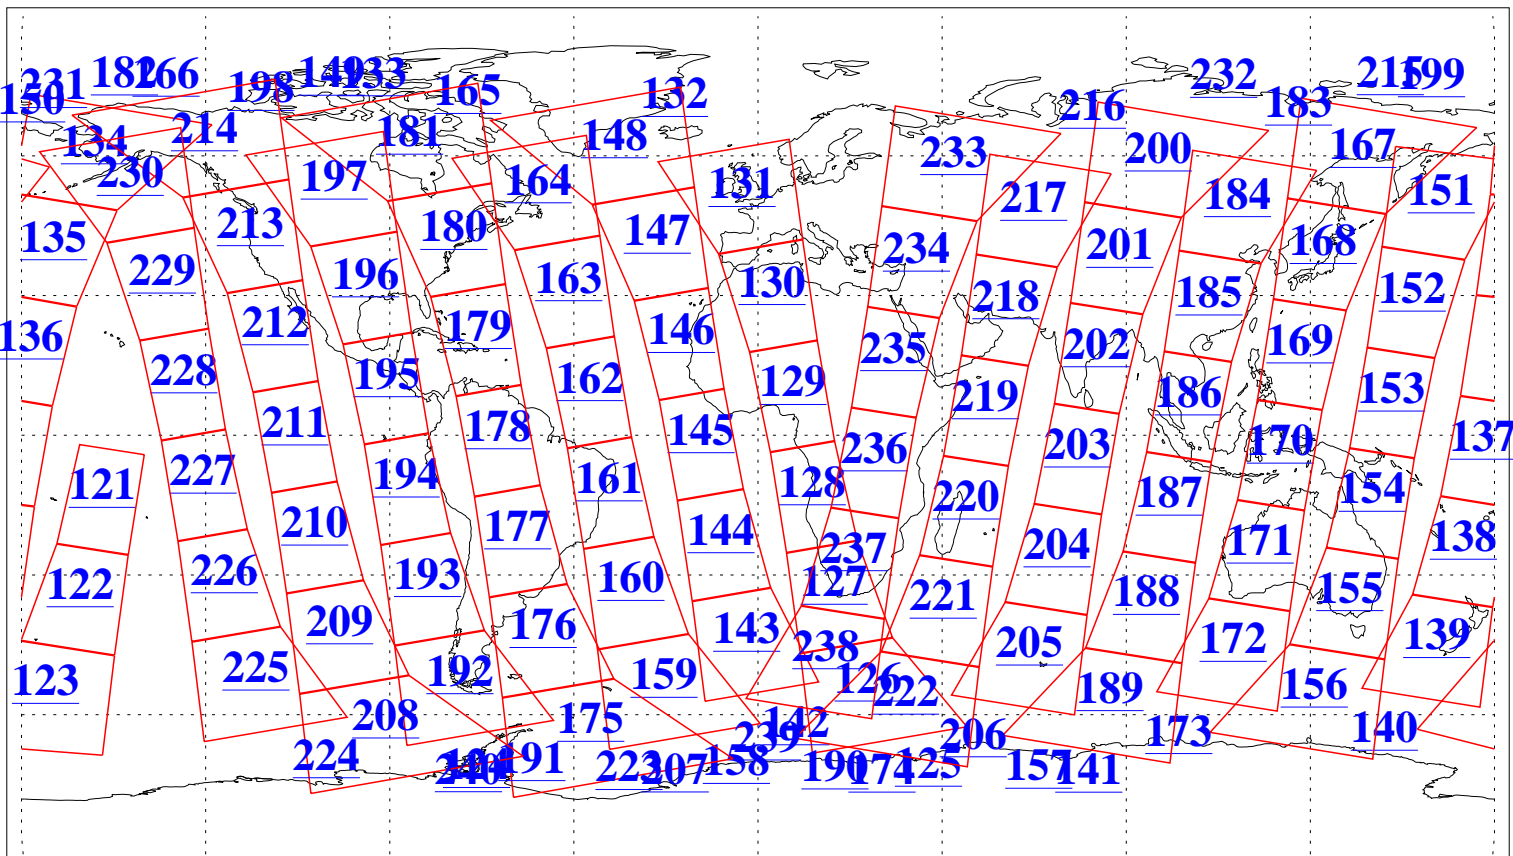

L1B Availability
AMSU Granules: 240
HSB Granules: 0
AIRS Granules: 240

15 Sep 2015
DoY 258
Aqua Day 4882
Granules: 1 to 120

Granules: 121 to 240

Legend: AMSU Available, HSB Available, AIRS Available

L1B Availability
AMSU Granules: 240
HSB Granules: 0
AIRS Granules: 240

15 Sep 2015
DoY 258
Aqua Day 4882

Ascending Granules

Descending Granules

Legend: AMSU Available, HSB Available, AIRS Available

L1B Availability
 AMSU Granules: 240
 HSB Granules: 0
 AIRS Granules: 240

15 Sep 2015
 DoY 258
 Aqua Day 4882

Northern Hemisphere Granules

Southern Hemisphere Granules

Legend: AMSU Available, HSB Available, AIRS Available