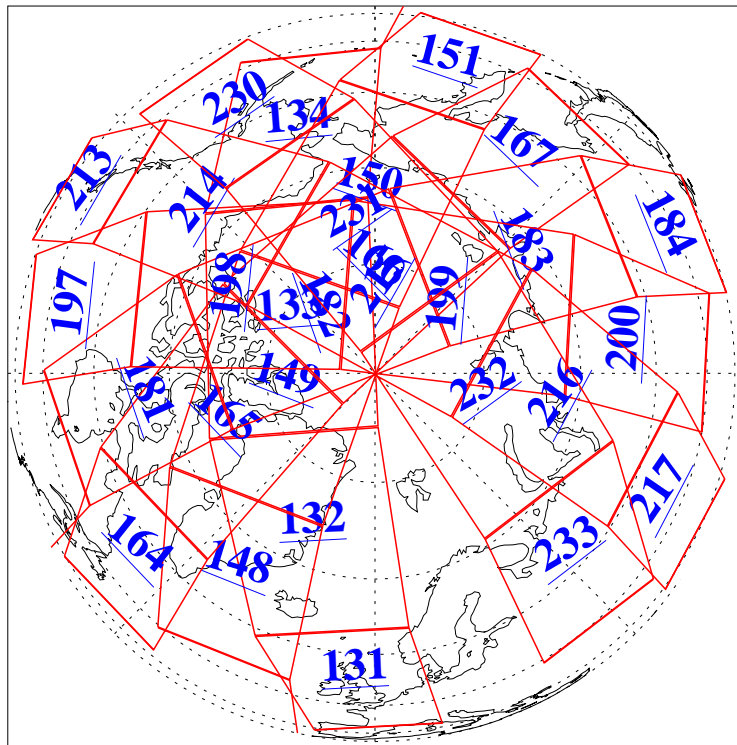

15 Sep 2015
DoY 258
Aqua Day 4882

Ascending Granules

Descending Granules

Legend: AMSU Available, HSB Available, AIRS Available

L1B Availability
 AMSU Granules: 240
 HSB Granules: 0
 AIRS Granules: 240

15 Sep 2015
 DoY 258
 Aqua Day 4882

Northern Hemisphere Granules

Southern Hemisphere Granules

Legend: AMSU Available, HSB Available, AIRS Available