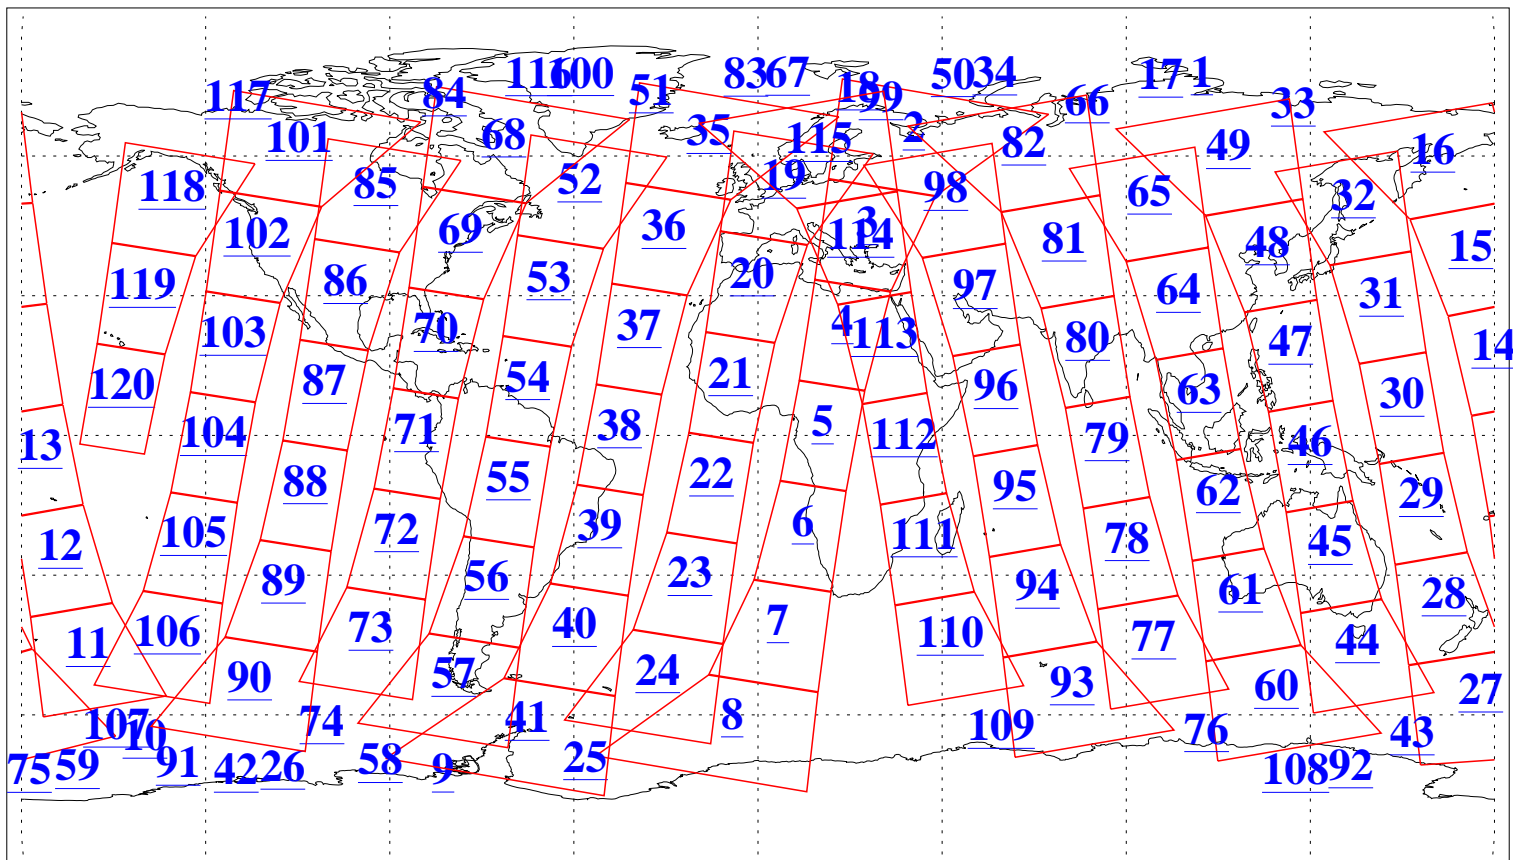

L1B Availability
AMSU Granules: 240
HSB Granules: 0
AIRS Granules: 240

15 Sep 2015
DoY 258
Aqua Day 4882
Granules: 1 to 120

Granules: 121 to 240

Legend: AMSU Available, HSB Available, AIRS Available

L1B Availability
AMSU Granules: 240
HSB Granules: 0
AIRS Granules: 240

15 Sep 2015
DoY 258
Aqua Day 4882

Ascending Granules

Descending Granules

Legend: AMSU Available, HSB Available, AIRS Available

L1B Availability
 AMSU Granules: 240
 HSB Granules: 0
 AIRS Granules: 240

15 Sep 2015
 DoY 258
 Aqua Day 4882

Northern Hemisphere Granules

Southern Hemisphere Granules

Legend: AMSU Available, HSB Available, AIRS Available