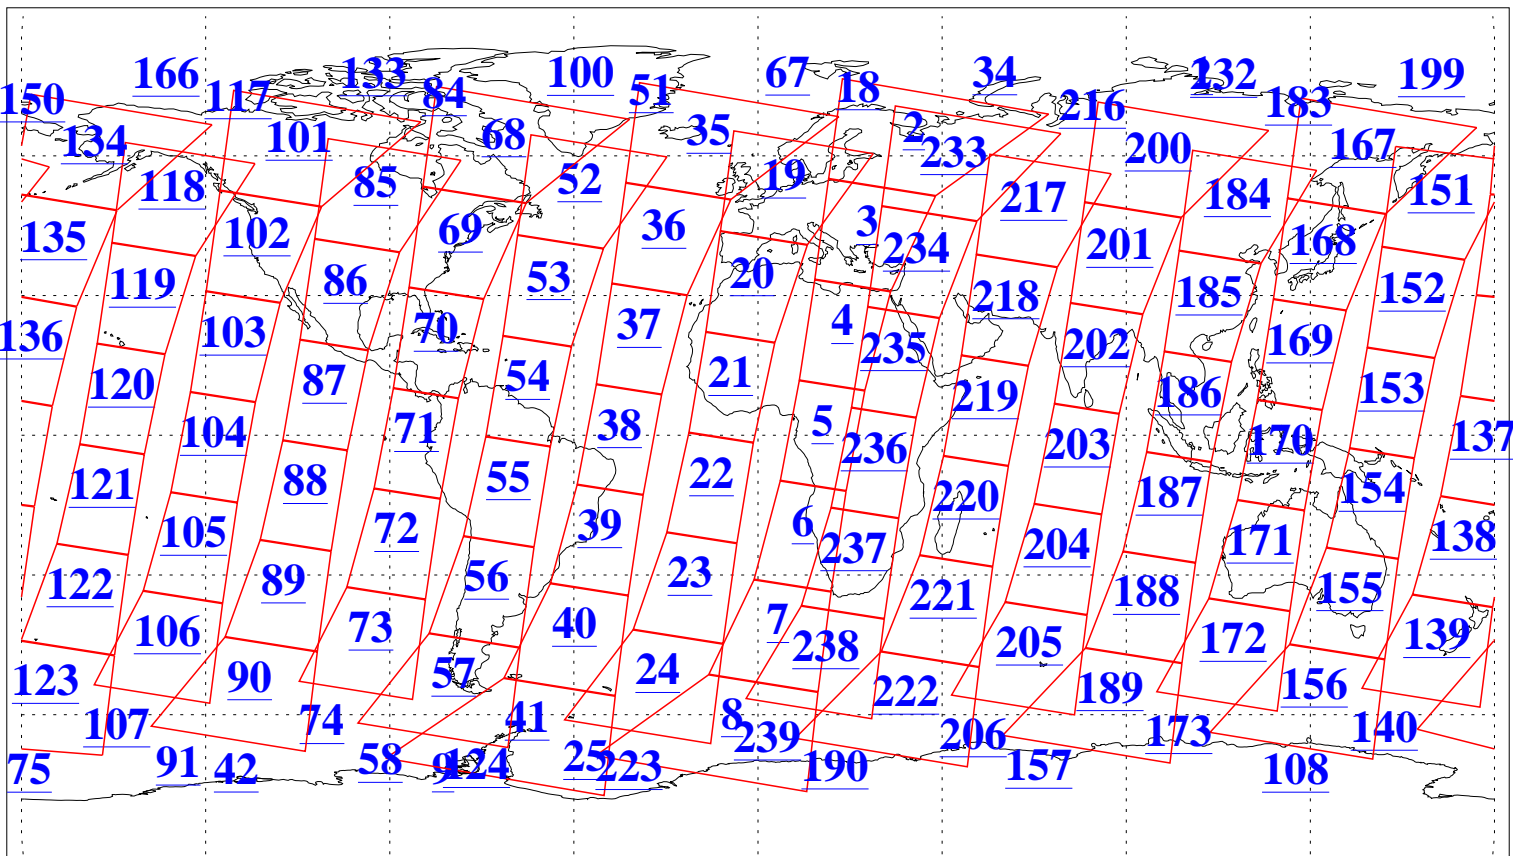

L1B Availability
AMSU Granules: 240
HSB Granules: 0
AIRS Granules: 240

15 Sep 2015
DoY 258
Aqua Day 4882
Granules: 1 to 120

Granules: 121 to 240

Legend: AMSU Available, HSB Available, AIRS Available

L1B Availability
AMSU Granules: 240
HSB Granules: 0
AIRS Granules: 240

15 Sep 2015
DoY 258
Aqua Day 4882

Ascending Granules

Descending Granules

Legend: AMSU Available, HSB Available, AIRS Available

L1B Availability
 AMSU Granules: 240
 HSB Granules: 0
 AIRS Granules: 240

15 Sep 2015
 DoY 258
 Aqua Day 4882

Northern Hemisphere Granules

Southern Hemisphere Granules

Legend: AMSU Available, HSB Available, AIRS Available