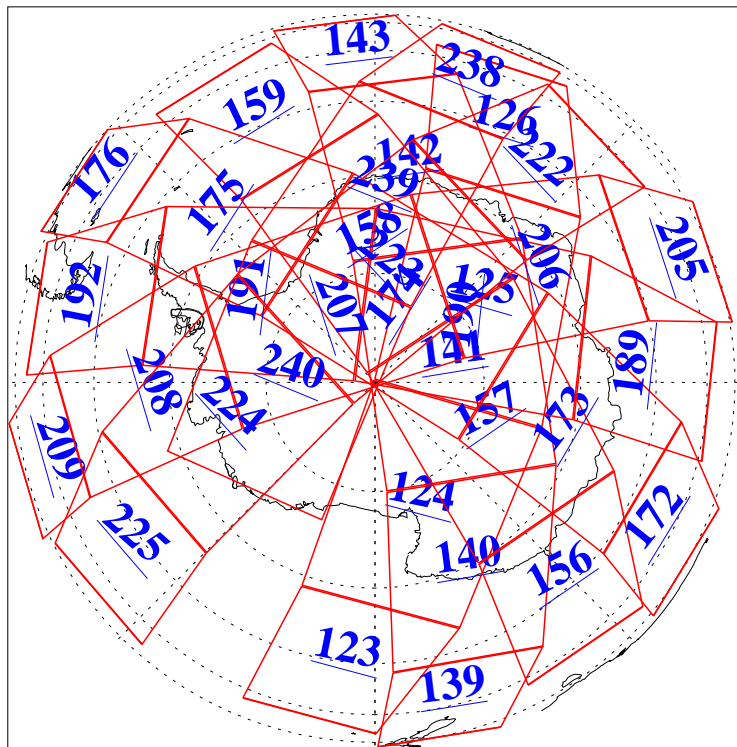

L1B Availability
AMSU Granules: 240
HSB Granules: 0
AIRS Granules: 240

15 Sep 2015
DoY 258
Aqua Day 4882
Granules: 1 to 120

Granules: 121 to 240

Legend: AMSU Available, HSB Available, AIRS Available

L1B Availability
AMSU Granules: 240
HSB Granules: 0
AIRS Granules: 240

15 Sep 2015
DoY 258
Aqua Day 4882

Ascending Granules

Descending Granules

Legend: AMSU Available, HSB Available, AIRS Available

L1B Availability
 AMSU Granules: 240
 HSB Granules: 0
 AIRS Granules: 240

15 Sep 2015
 DoY 258
 Aqua Day 4882

Northern Hemisphere Granules

Southern Hemisphere Granules

Legend: AMSU Available, HSB Available, AIRS Available