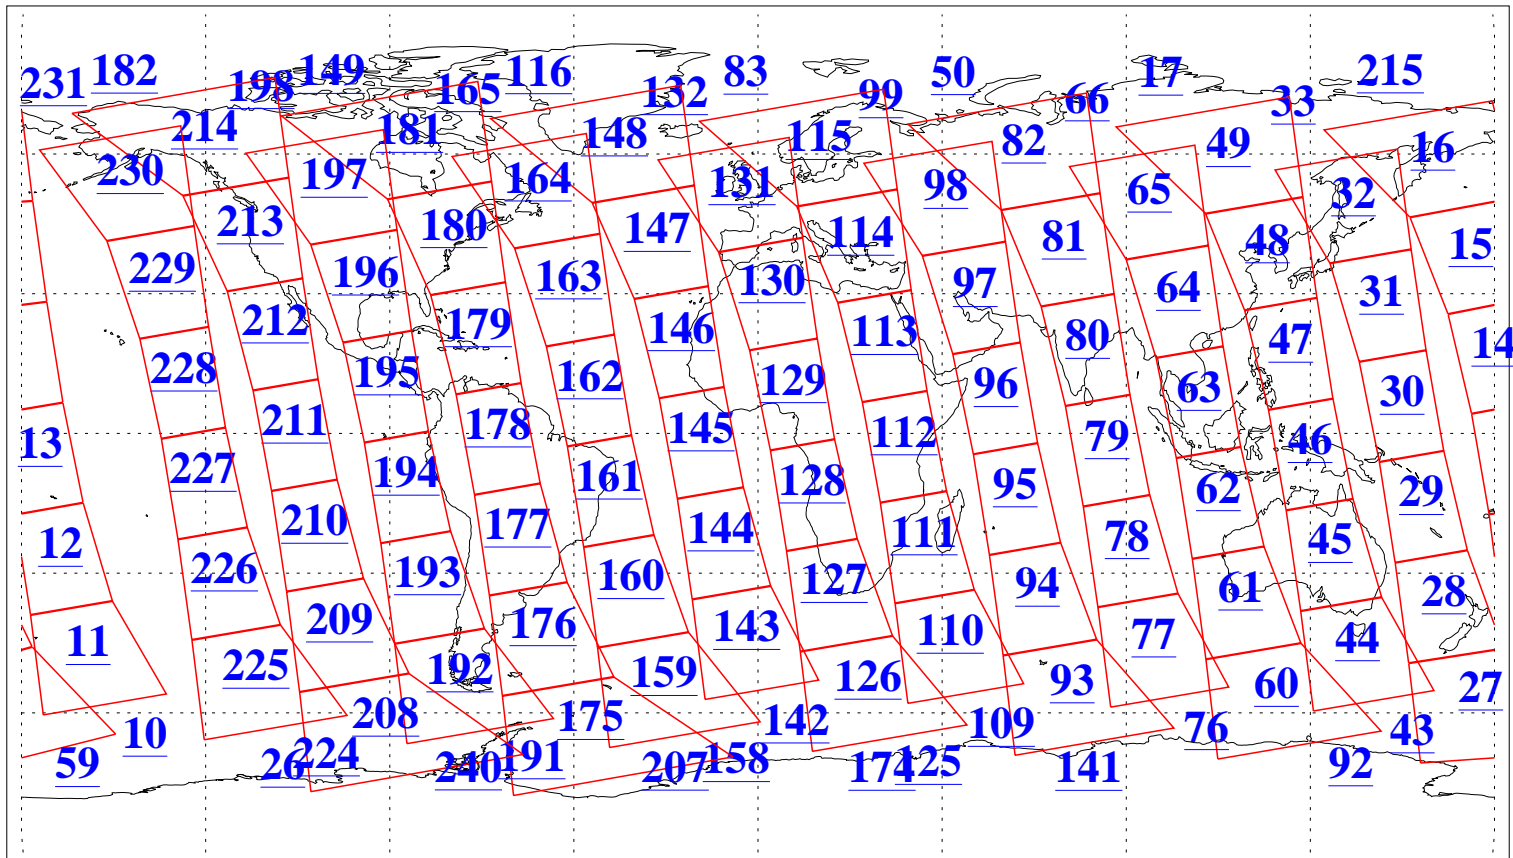

L1B Availability
AMSU Granules: 240
HSB Granules: 0
AIRS Granules: 240

15 Sep 2015
DoY 258
Aqua Day 4882
Granules: 1 to 120

Granules: 121 to 240

Legend: AMSU Available, HSB Available, AIRS Available

L1B Availability
AMSU Granules: 240
HSB Granules: 0
AIRS Granules: 240

15 Sep 2015
DoY 258
Aqua Day 4882

Ascending Granules

Descending Granules

Legend: AMSU Available, HSB Available, AIRS Available

L1B Availability
 AMSU Granules: 240
 HSB Granules: 0
 AIRS Granules: 240

15 Sep 2015
 DoY 258
 Aqua Day 4882

Northern Hemisphere Granules

Southern Hemisphere Granules

Legend: AMSU Available, HSB Available, AIRS Available