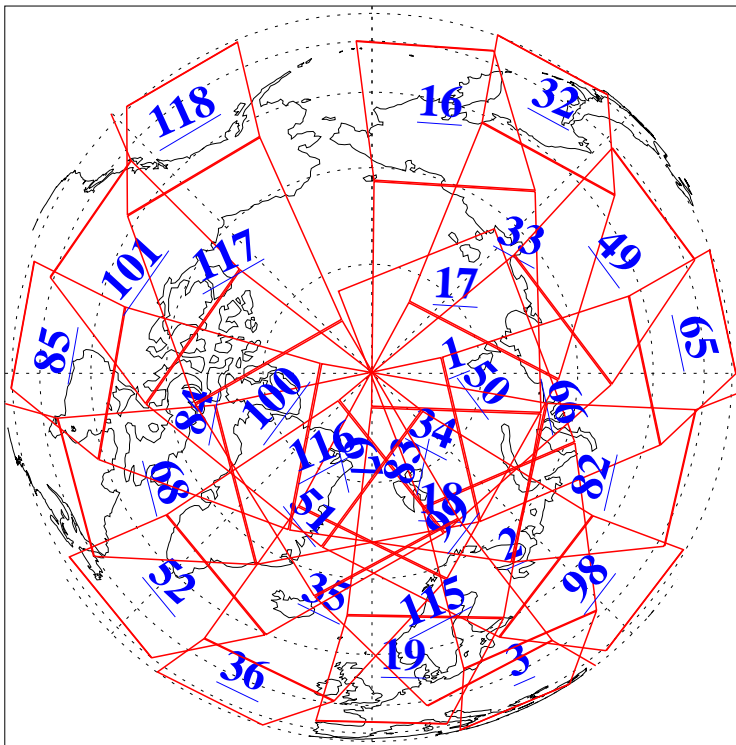

L1B Availability
AMSU Granules: 240
HSB Granules: 0
AIRS Granules: 240

15 Sep 2015
DoY 258
Aqua Day 4882
Granules: 1 to 120

Granules: 121 to 240

Legend: AMSU Available, HSB Available, AIRS Available

L1B Availability
AMSU Granules: 240
HSB Granules: 0
AIRS Granules: 240

15 Sep 2015
DoY 258
Aqua Day 4882

Ascending Granules

Descending Granules

Legend: AMSU Available, HSB Available, AIRS Available

L1B Availability
 AMSU Granules: 240
 HSB Granules: 0
 AIRS Granules: 240

15 Sep 2015
 DoY 258
 Aqua Day 4882

Northern Hemisphere Granules

Southern Hemisphere Granules

Legend: AMSU Available, HSB Available, AIRS Available