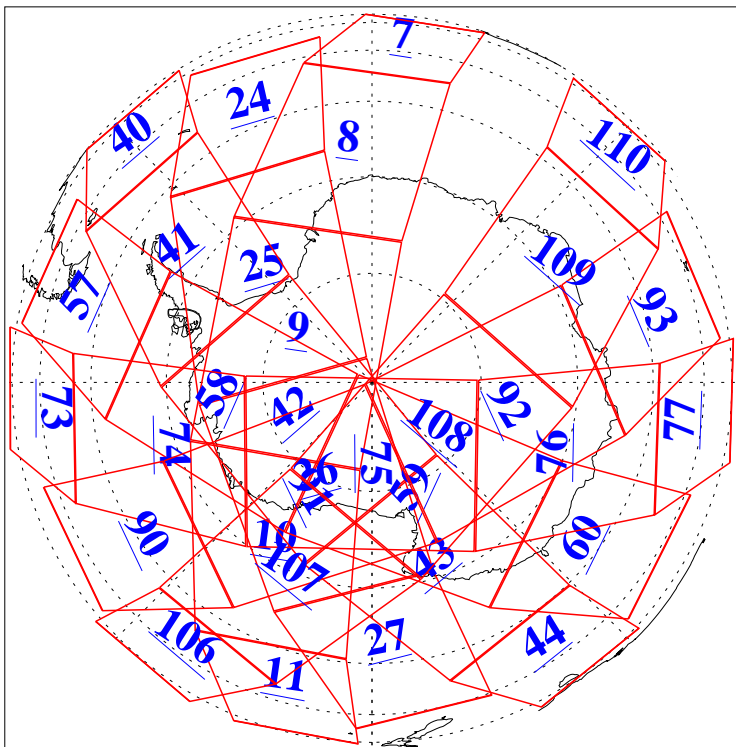

L1B Availability
AMSU Granules: 240
HSB Granules: 0
AIRS Granules: 240

15 Sep 2015
DoY 258
Aqua Day 4882
Granules: 1 to 120

Granules: 121 to 240

Legend: AMSU Available, HSB Available, AIRS Available

L1B Availability
AMSU Granules: 240
HSB Granules: 0
AIRS Granules: 240

15 Sep 2015
DoY 258
Aqua Day 4882

Ascending Granules

Descending Granules

Legend: AMSU Available, HSB Available, AIRS Available

L1B Availability
 AMSU Granules: 240
 HSB Granules: 0
 AIRS Granules: 240

15 Sep 2015
 DoY 258
 Aqua Day 4882

Northern Hemisphere Granules

Southern Hemisphere Granules

Legend: AMSU Available, HSB Available, AIRS Available