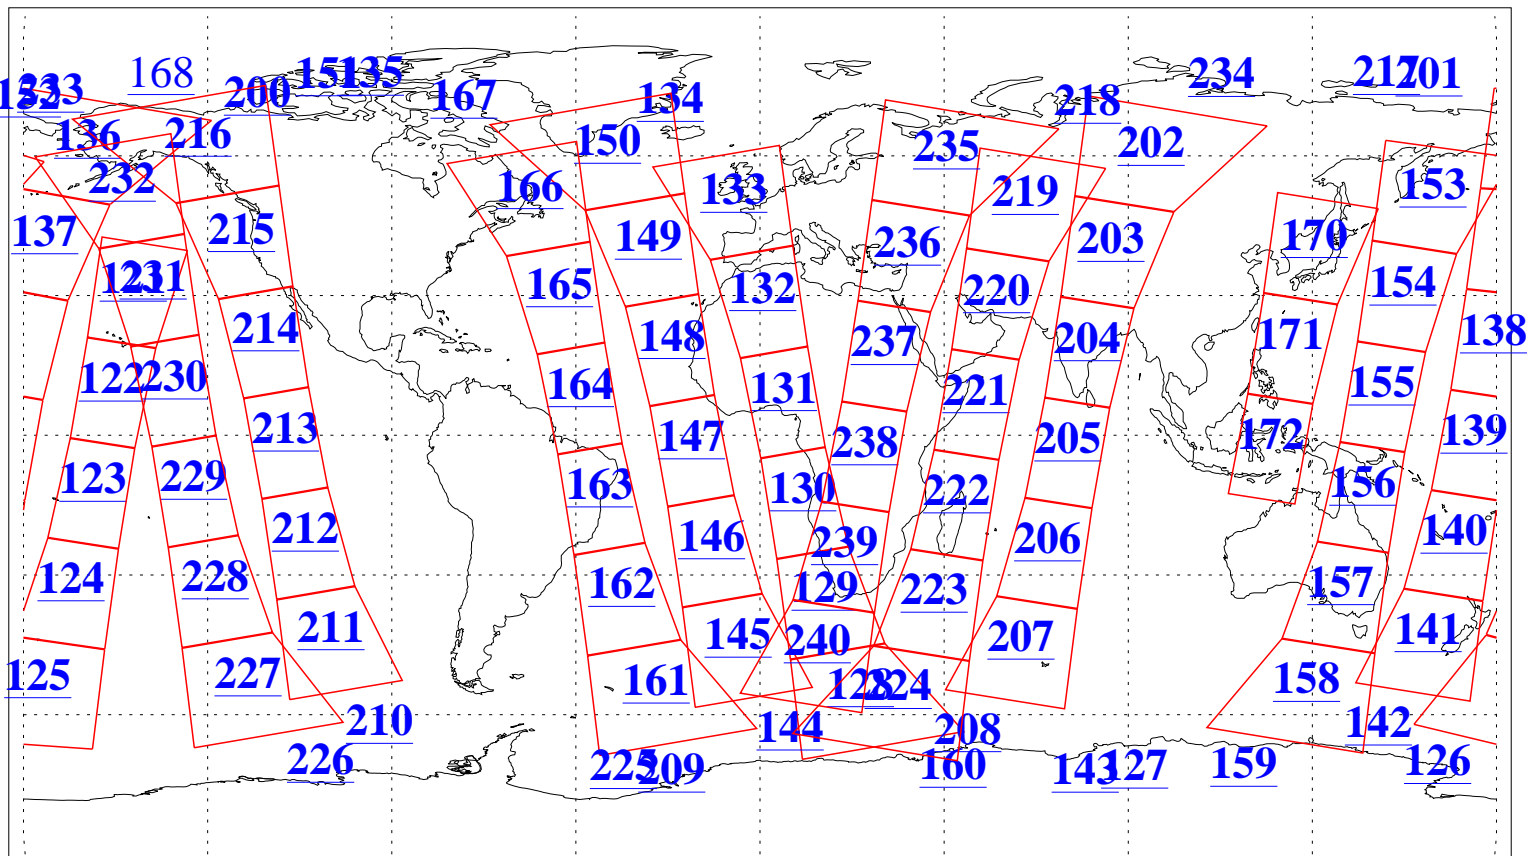

L1B Availability
AMSU Granules: 210
HSB Granules: 0
AIRS Granules: 211

13 Sep 2015
DoY 256
Aqua Day 4880
Granules: 1 to 120

Granules: 121 to 240

Legend: AMSU Available, HSB Available, AIRS Available

L1B Availability
AMSU Granules: 210
HSB Granules: 0
AIRS Granules: 211

13 Sep 2015
DoY 256
Aqua Day 4880

Ascending Granules

Descending Granules

Legend: AMSU Available, HSB Available, AIRS Available

L1B Availability
 AMSU Granules: 210
 HSB Granules: 0
 AIRS Granules: 211

13 Sep 2015
 DoY 256
 Aqua Day 4880