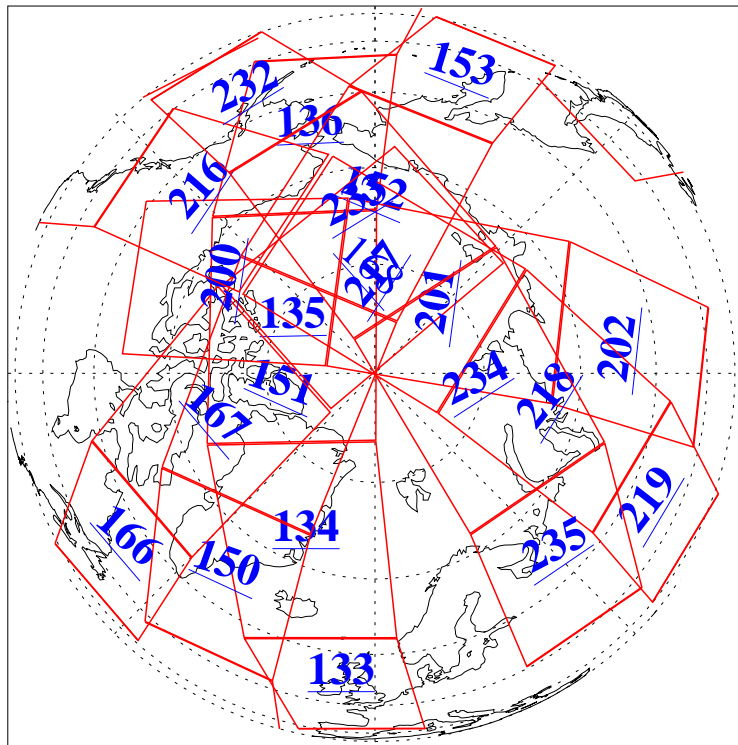

13 Sep 2015
DoY 256
Aqua Day 4880

Ascending Granules

Descending Granules

Legend: AMSU Available, HSB Available, AIRS Available

L1B Availability
 AMSU Granules: 210
 HSB Granules: 0
 AIRS Granules: 211

13 Sep 2015
 DoY 256
 Aqua Day 4880

Northern Hemisphere Granules

Southern Hemisphere Granules

Legend: AMSU Available, HSB Available, AIRS Available