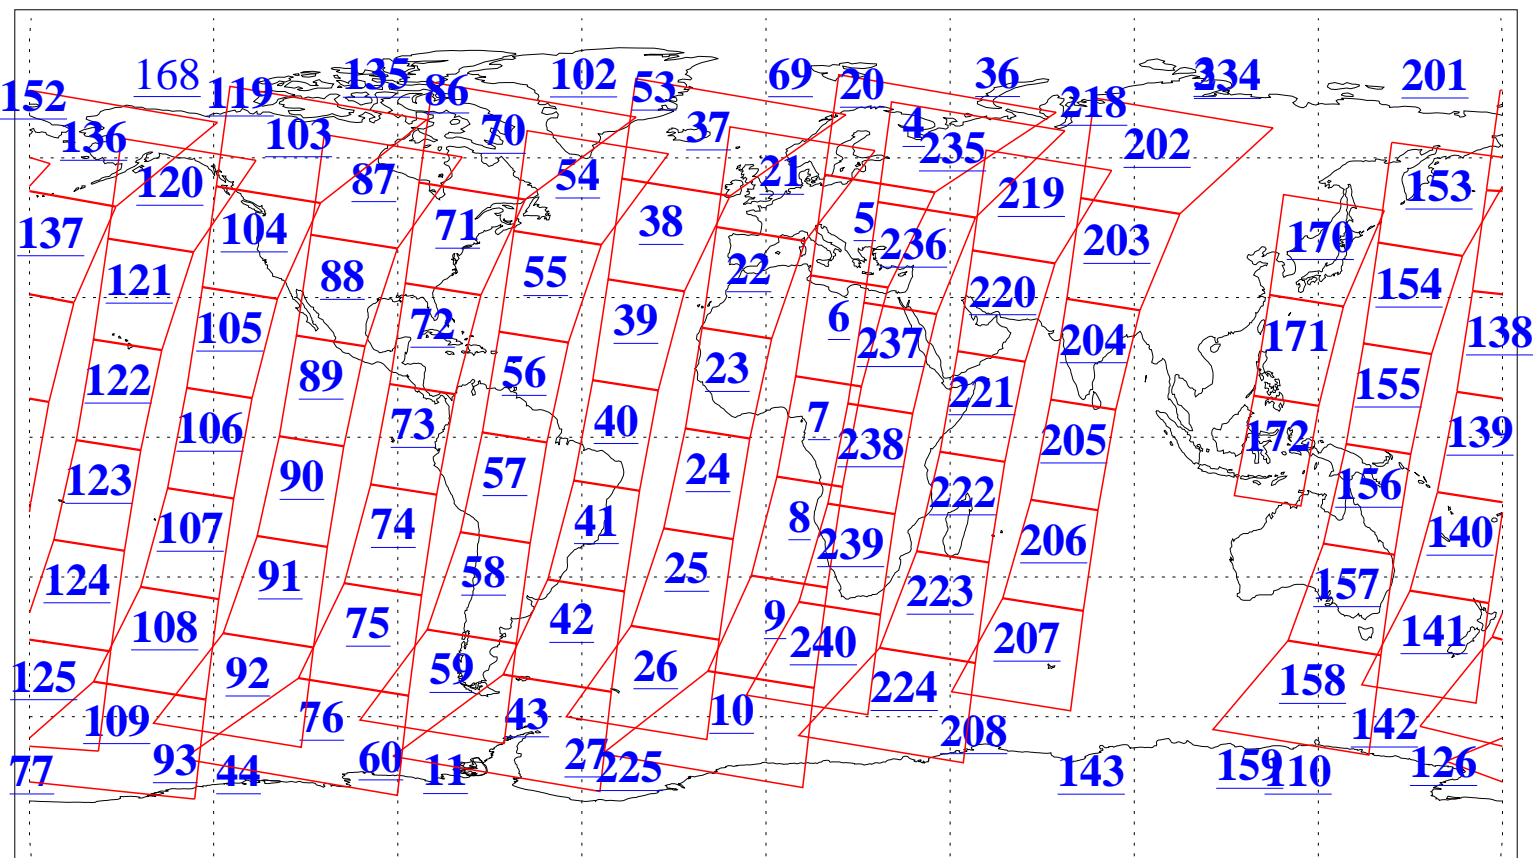

L1B Availability
AMSU Granules: 210
HSB Granules: 0
AIRS Granules: 211

13 Sep 2015
DoY 256
Aqua Day 4880
Granules: 1 to 120

Granules: 121 to 240

Legend: AMSU Available, HSB Available, AIRS Available

L1B Availability
AMSU Granules: 210
HSB Granules: 0
AIRS Granules: 211

13 Sep 2015
DoY 256
Aqua Day 4880

Ascending Granules

Descending Granules

Legend: AMSU Available, HSB Available, AIRS Available

L1B Availability
 AMSU Granules: 210
 HSB Granules: 0
 AIRS Granules: 211

13 Sep 2015
 DoY 256
 Aqua Day 4880

Northern Hemisphere Granules

Southern Hemisphere Granules

Legend: AMSU Available, HSB Available, AIRS Available