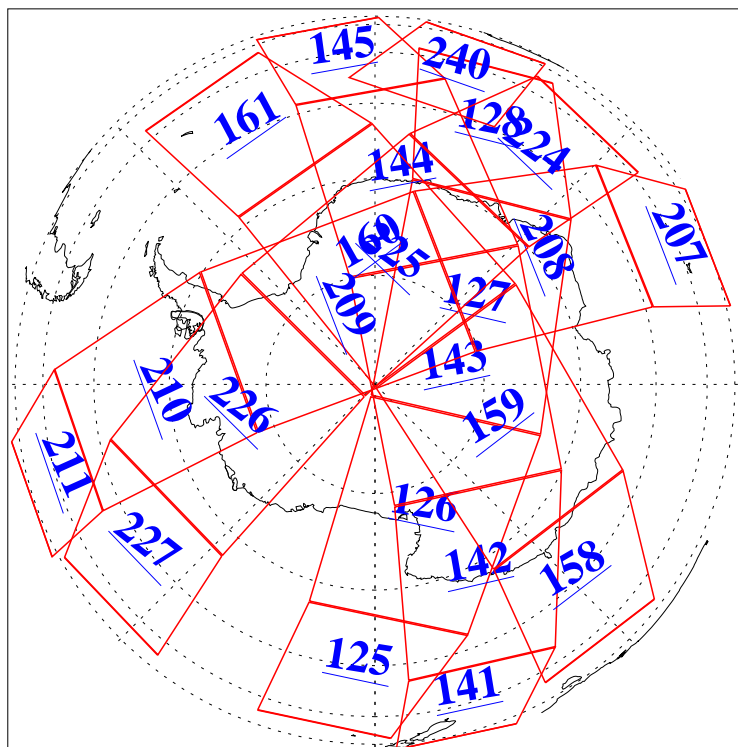

L1B Availability
AMSU Granules: 210
HSB Granules: 0
AIRS Granules: 211

13 Sep 2015
DoY 256
Aqua Day 4880
Granules: 1 to 120

Granules: 121 to 240

Legend: AMSU Available, HSB Available, AIRS Available

L1B Availability
AMSU Granules: 210
HSB Granules: 0
AIRS Granules: 211

13 Sep 2015
DoY 256
Aqua Day 4880

Ascending Granules

Descending Granules

Legend: AMSU Available, HSB Available, AIRS Available

L1B Availability
 AMSU Granules: 210
 HSB Granules: 0
 AIRS Granules: 211

13 Sep 2015
 DoY 256
 Aqua Day 4880

Northern Hemisphere Granules

Southern Hemisphere Granules

Legend: AMSU Available, HSB Available, AIRS Available