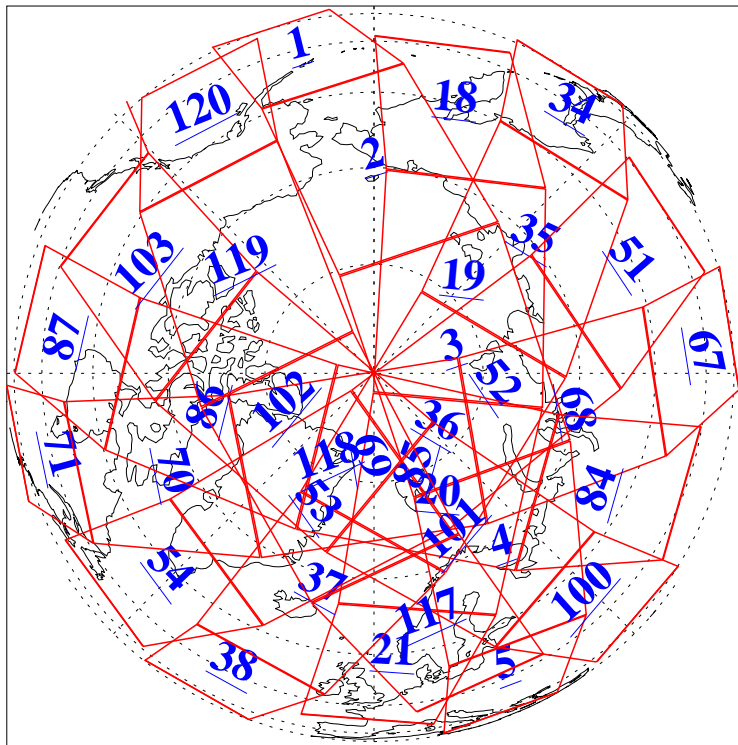

L1B Availability
AMSU Granules: 210
HSB Granules: 0
AIRS Granules: 211

13 Sep 2015
DoY 256
Aqua Day 4880
Granules: 1 to 120

Granules: 121 to 240

Legend: AMSU Available, HSB Available, AIRS Available

L1B Availability
AMSU Granules: 210
HSB Granules: 0
AIRS Granules: 211

13 Sep 2015
DoY 256
Aqua Day 4880

Ascending Granules

Descending Granules

Legend: AMSU Available, HSB Available, AIRS Available

L1B Availability
 AMSU Granules: 210
 HSB Granules: 0
 AIRS Granules: 211

13 Sep 2015
 DoY 256
 Aqua Day 4880

Northern Hemisphere Granules

Southern Hemisphere Granules

Legend: AMSU Available, HSB Available, AIRS Available