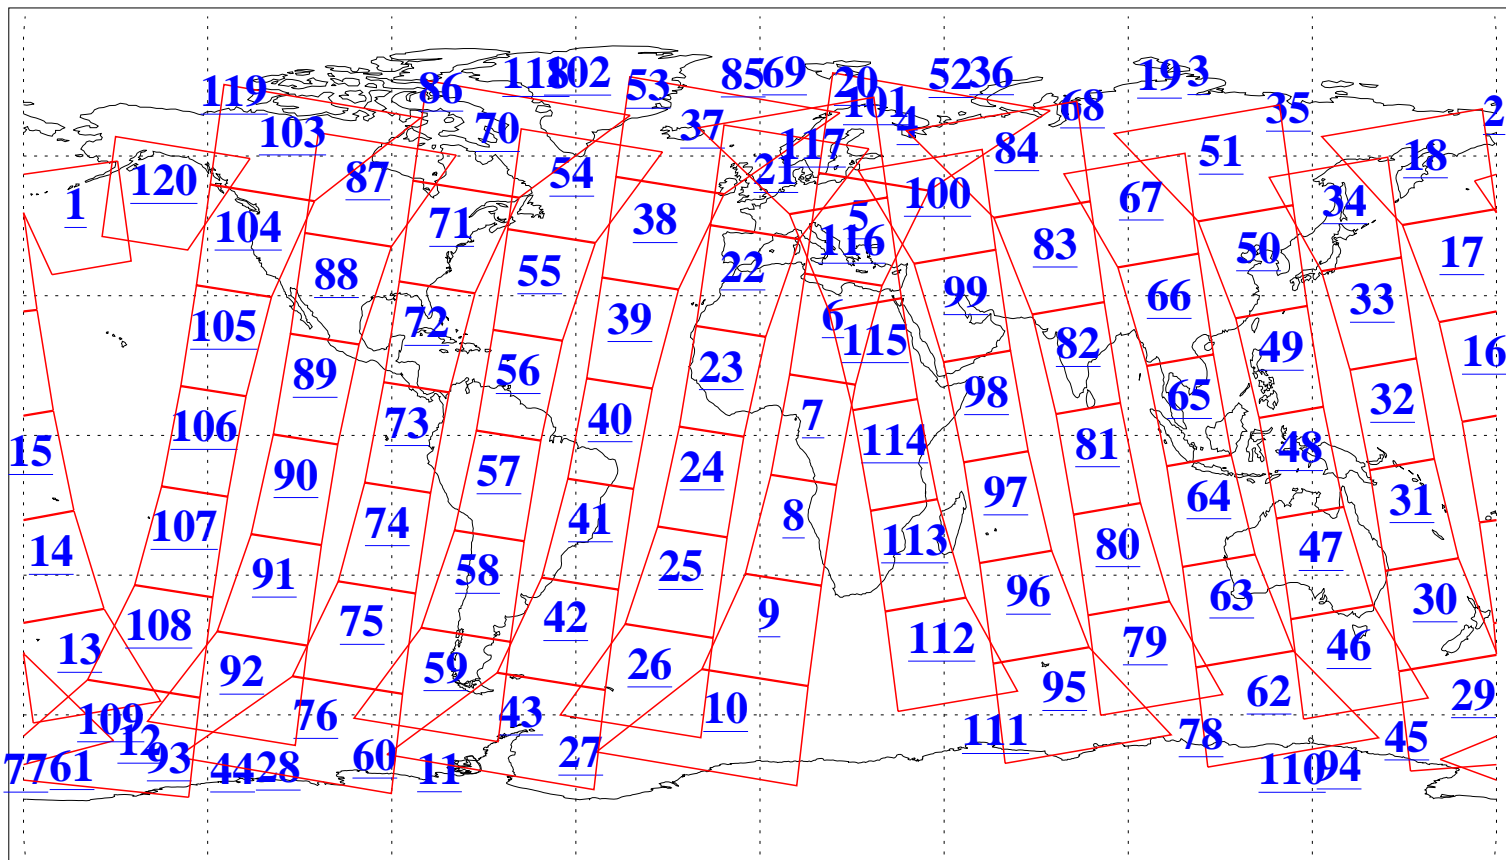

L1B Availability
AMSU Granules: 210
HSB Granules: 0
AIRS Granules: 211

13 Sep 2015
DoY 256
Aqua Day 4880
Granules: 1 to 120

Granules: 121 to 240

Legend: AMSU Available, HSB Available, AIRS Available

L1B Availability
AMSU Granules: 210
HSB Granules: 0
AIRS Granules: 211

13 Sep 2015
DoY 256
Aqua Day 4880

Ascending Granules

Descending Granules

Legend: AMSU Available, HSB Available, AIRS Available

L1B Availability
 AMSU Granules: 210
 HSB Granules: 0
 AIRS Granules: 211

13 Sep 2015
 DoY 256
 Aqua Day 4880

Northern Hemisphere Granules

Southern Hemisphere Granules

Legend: AMSU Available, HSB Available, AIRS Available