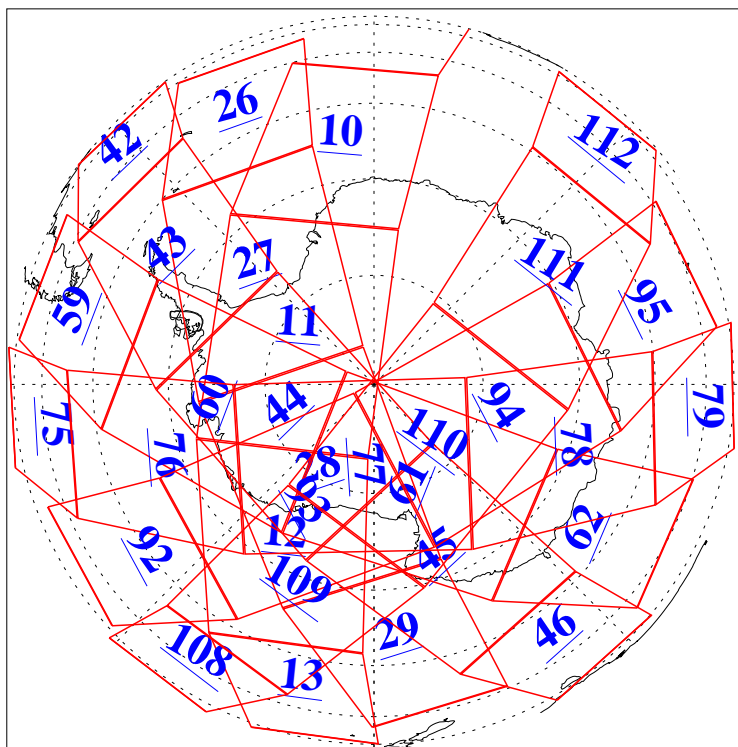

L1B Availability
AMSU Granules: 210
HSB Granules: 0
AIRS Granules: 211

13 Sep 2015
DoY 256
Aqua Day 4880
Granules: 1 to 120

Granules: 121 to 240

Legend: AMSU Available, HSB Available, AIRS Available

L1B Availability
AMSU Granules: 210
HSB Granules: 0
AIRS Granules: 211

13 Sep 2015
DoY 256
Aqua Day 4880

Ascending Granules

Descending Granules

Legend: AMSU Available, HSB Available, AIRS Available

L1B Availability
 AMSU Granules: 210
 HSB Granules: 0
 AIRS Granules: 211

13 Sep 2015
 DoY 256
 Aqua Day 4880

Northern Hemisphere Granules

Southern Hemisphere Granules

Legend: AMSU Available, HSB Available, AIRS Available