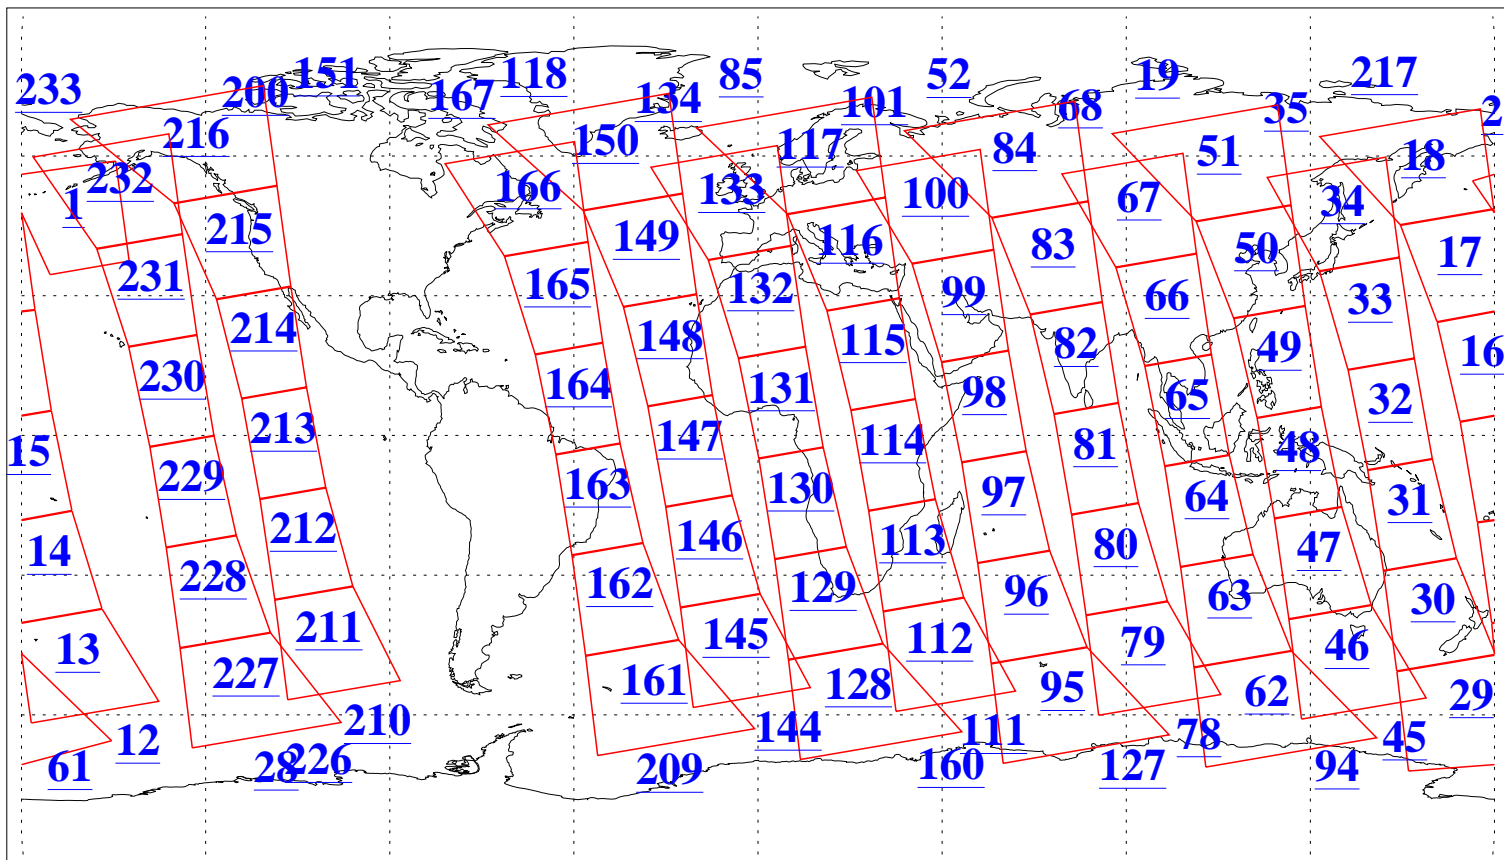

L1B Availability
AMSU Granules: 210
HSB Granules: 0
AIRS Granules: 211

13 Sep 2015
DoY 256
Aqua Day 4880
Granules: 1 to 120

Granules: 121 to 240

Legend: AMSU Available, HSB Available, AIRS Available

L1B Availability
AMSU Granules: 210
HSB Granules: 0
AIRS Granules: 211

13 Sep 2015
DoY 256
Aqua Day 4880

Ascending Granules

Descending Granules

Legend: AMSU Available, HSB Available, AIRS Available

L1B Availability
 AMSU Granules: 210
 HSB Granules: 0
 AIRS Granules: 211

13 Sep 2015
 DoY 256
 Aqua Day 4880

Northern Hemisphere Granules

Southern Hemisphere Granules

Legend: AMSU Available, HSB Available, AIRS Available