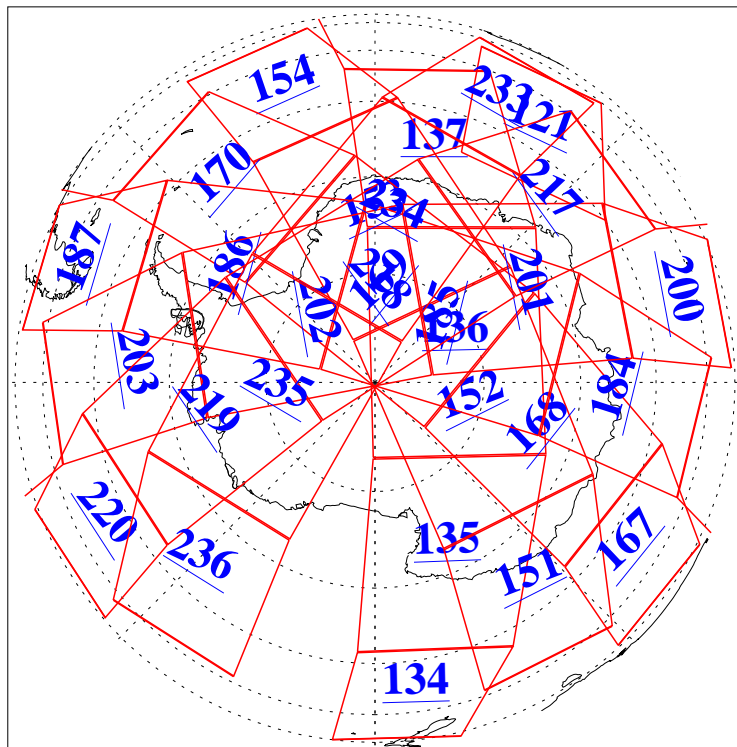

L1B Availability
AMSU Granules: 240
HSB Granules: 0
AIRS Granules: 240

12 Sep 2015
DoY 255
Aqua Day 4879
Granules: 1 to 120

Granules: 121 to 240

Legend: AMSU Available, HSB Available, AIRS Available

L1B Availability
AMSU Granules: 240
HSB Granules: 0
AIRS Granules: 240

12 Sep 2015
DoY 255
Aqua Day 4879

Ascending Granules

Descending Granules

Legend: AMSU Available, HSB Available, AIRS Available

L1B Availability
AMSU Granules: 240
HSB Granules: 0
AIRS Granules: 240

12 Sep 2015
DoY 255
Aqua Day 4879

Northern Hemisphere Granules

Southern Hemisphere Granules

Legend: AMSU Available, HSB Available, AIRS Available