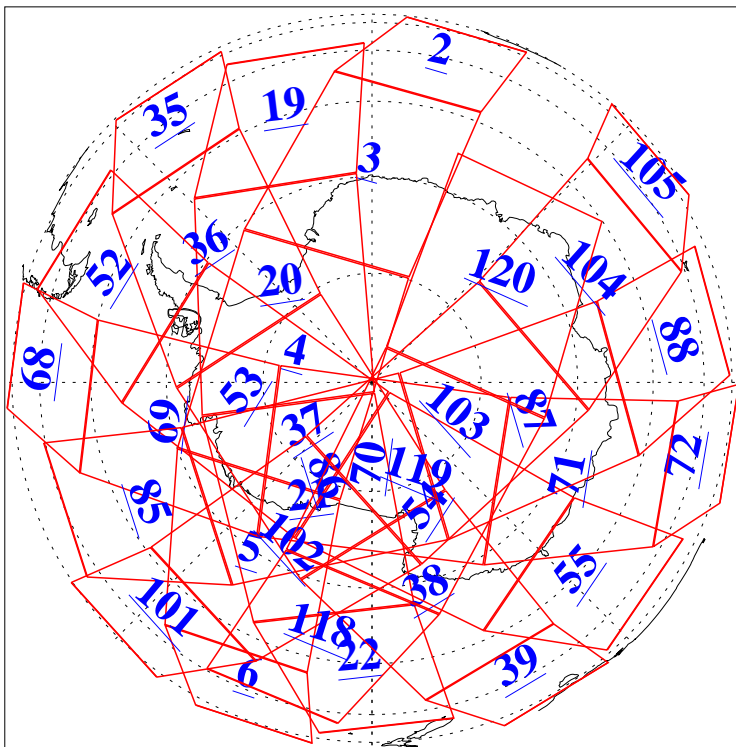

L1B Availability
AMSU Granules: 240
HSB Granules: 0
AIRS Granules: 240

12 Sep 2015
DoY 255
Aqua Day 4879
Granules: 1 to 120

Granules: 121 to 240

Legend: AMSU Available, HSB Available, AIRS Available

L1B Availability
AMSU Granules: 240
HSB Granules: 0
AIRS Granules: 240

12 Sep 2015
DoY 255
Aqua Day 4879

Ascending Granules

Descending Granules

Legend: AMSU Available, HSB Available, AIRS Available

L1B Availability
AMSU Granules: 240
HSB Granules: 0
AIRS Granules: 240

12 Sep 2015
DoY 255
Aqua Day 4879

Northern Hemisphere Granules

Southern Hemisphere Granules

Legend: AMSU Available, HSB Available, AIRS Available