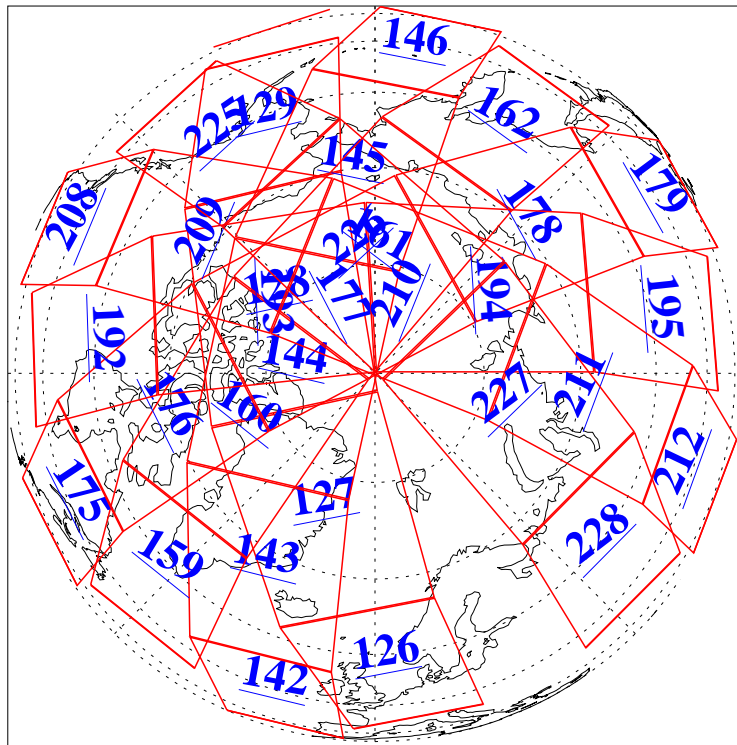

12 Sep 2015
DoY 255
Aqua Day 4879

Ascending Granules

Descending Granules

Legend: AMSU Available, HSB Available, AIRS Available

L1B Availability
AMSU Granules: 240
HSB Granules: 0
AIRS Granules: 240

12 Sep 2015
DoY 255
Aqua Day 4879

Northern Hemisphere Granules

Southern Hemisphere Granules

Legend: AMSU Available, HSB Available, AIRS Available