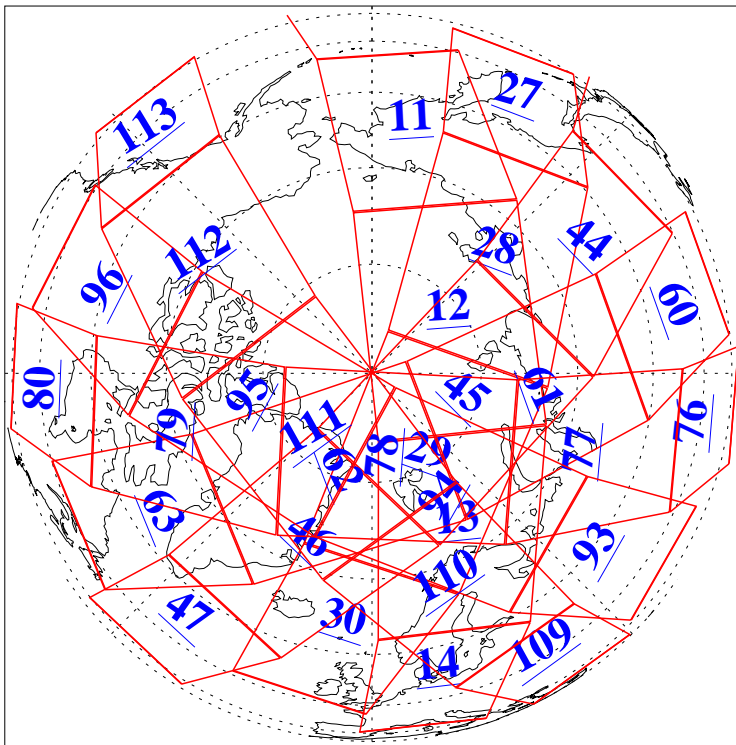

L1B Availability
AMSU Granules: 240
HSB Granules: 0
AIRS Granules: 240

12 Sep 2015
DoY 255
Aqua Day 4879
Granules: 1 to 120

Granules: 121 to 240

Legend: AMSU Available, HSB Available, AIRS Available

L1B Availability
AMSU Granules: 240
HSB Granules: 0
AIRS Granules: 240

12 Sep 2015
DoY 255
Aqua Day 4879

Ascending Granules

Descending Granules

Legend: AMSU Available, HSB Available, AIRS Available

L1B Availability
AMSU Granules: 240
HSB Granules: 0
AIRS Granules: 240

12 Sep 2015
DoY 255
Aqua Day 4879

Northern Hemisphere Granules

Southern Hemisphere Granules

Legend: AMSU Available, HSB Available, AIRS Available