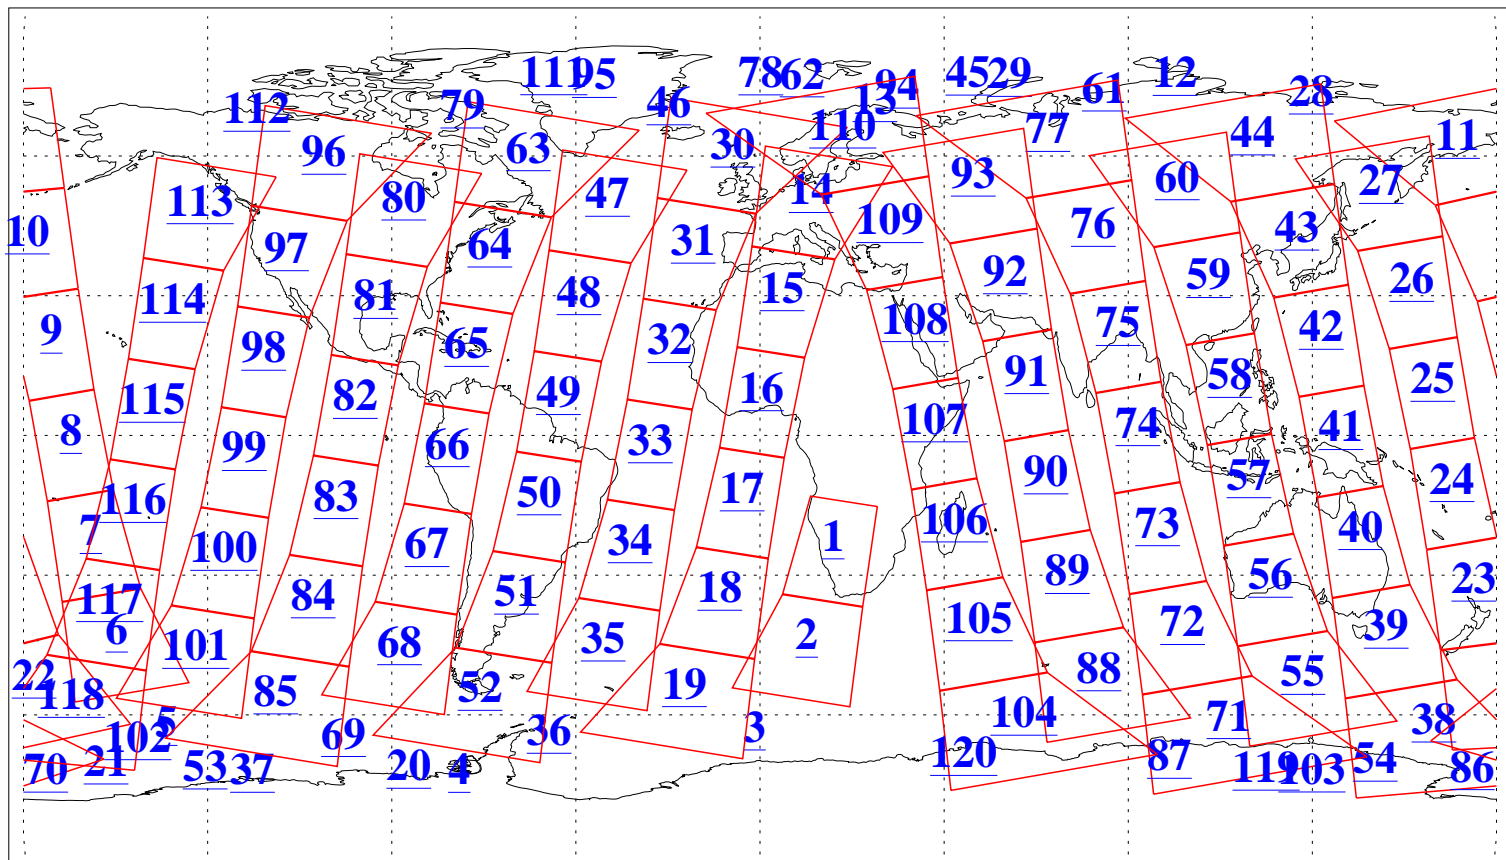

L1B Availability
AMSU Granules: 240
HSB Granules: 0
AIRS Granules: 240

12 Sep 2015
DoY 255
Aqua Day 4879
Granules: 1 to 120

Granules: 121 to 240

Legend: AMSU Available, HSB Available, AIRS Available

L1B Availability
AMSU Granules: 240
HSB Granules: 0
AIRS Granules: 240

12 Sep 2015
DoY 255
Aqua Day 4879

Ascending Granules

Descending Granules

Legend: AMSU Available, HSB Available, AIRS Available

L1B Availability
AMSU Granules: 240
HSB Granules: 0
AIRS Granules: 240

12 Sep 2015
DoY 255
Aqua Day 4879

Northern Hemisphere Granules

Southern Hemisphere Granules

Legend: AMSU Available, HSB Available, AIRS Available