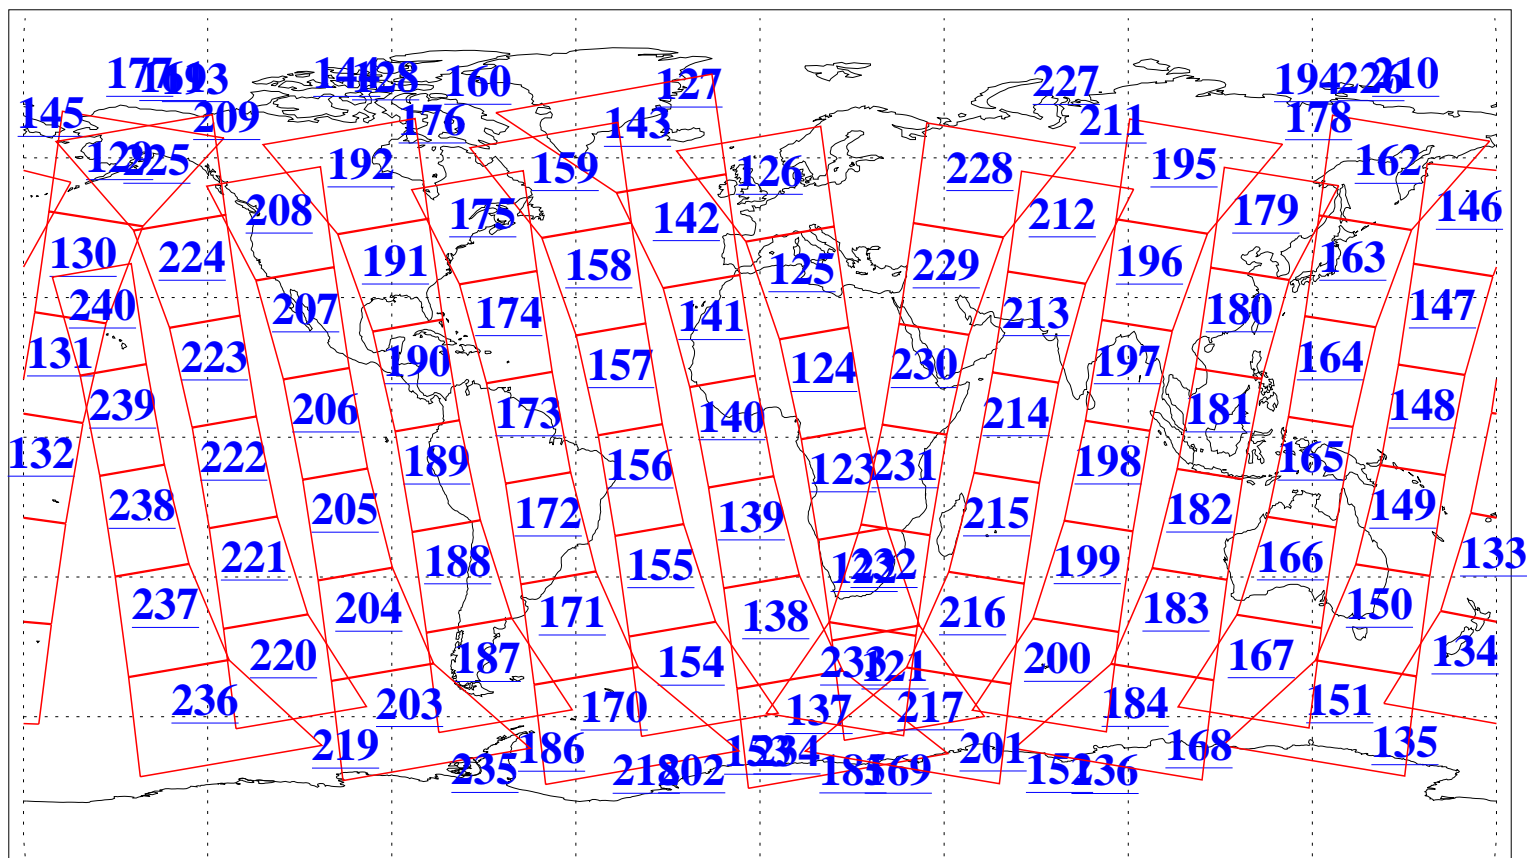

L1B Availability
AMSU Granules: 240
HSB Granules: 0
AIRS Granules: 240

12 Sep 2015
DoY 255
Aqua Day 4879
Granules: 1 to 120

Granules: 121 to 240

Legend: AMSU Available, HSB Available, AIRS Available

L1B Availability
AMSU Granules: 240
HSB Granules: 0
AIRS Granules: 240

12 Sep 2015
DoY 255
Aqua Day 4879

Ascending Granules

Descending Granules

Legend: AMSU Available, HSB Available, AIRS Available

L1B Availability
AMSU Granules: 240
HSB Granules: 0
AIRS Granules: 240

12 Sep 2015
DoY 255
Aqua Day 4879

Northern Hemisphere Granules

Southern Hemisphere Granules

Legend: AMSU Available, HSB Available, AIRS Available