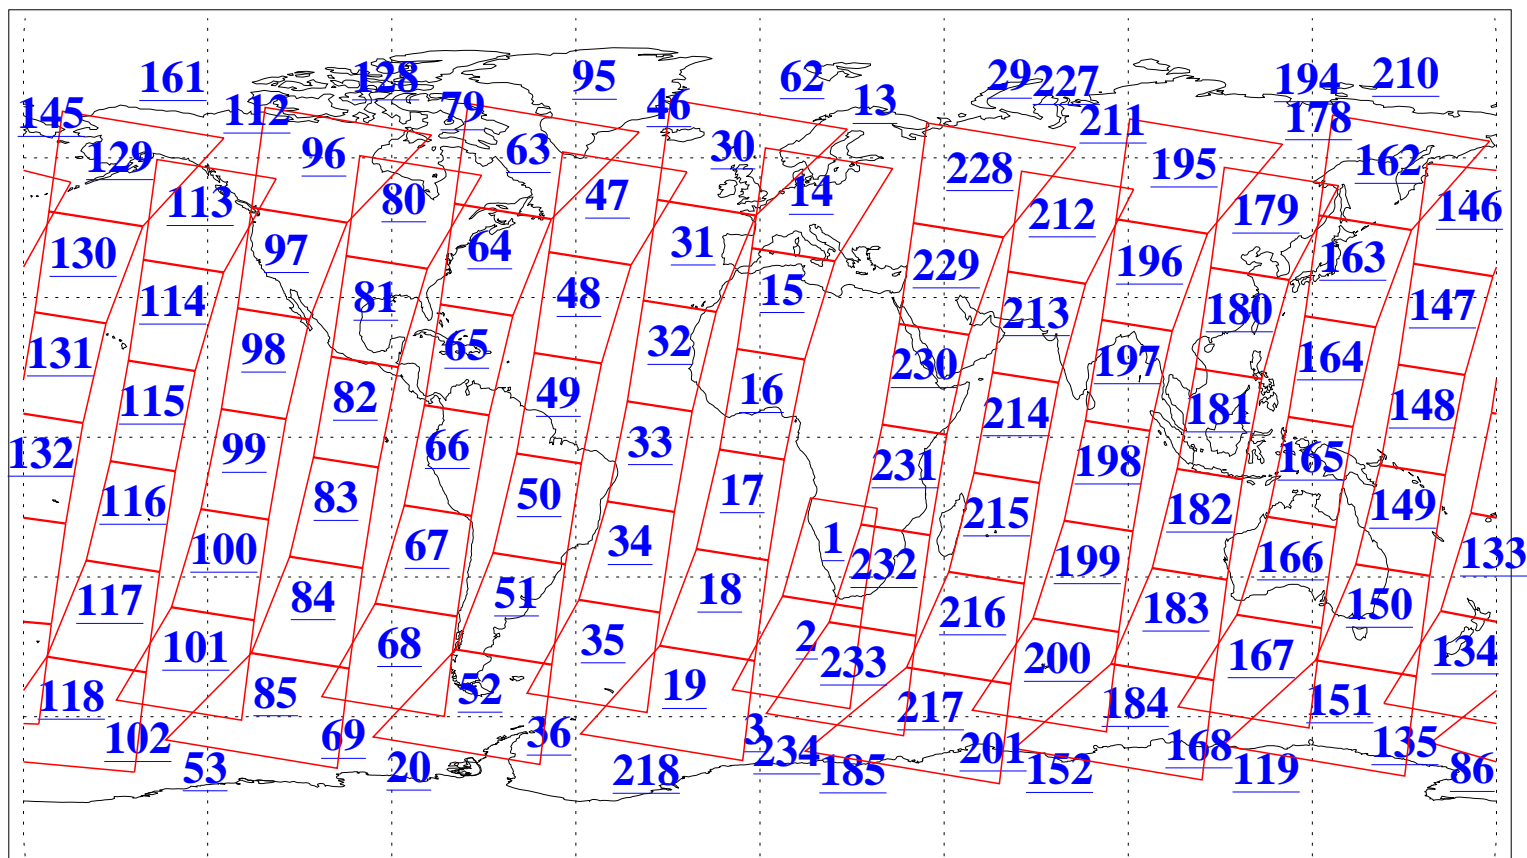

L1B Availability
AMSU Granules: 240
HSB Granules: 0
AIRS Granules: 240

12 Sep 2015
DoY 255
Aqua Day 4879
Granules: 1 to 120

Granules: 121 to 240

Legend: AMSU Available, HSB Available, AIRS Available

L1B Availability
AMSU Granules: 240
HSB Granules: 0
AIRS Granules: 240

12 Sep 2015
DoY 255
Aqua Day 4879

Ascending Granules

Descending Granules

Legend: AMSU Available, HSB Available, AIRS Available

L1B Availability
AMSU Granules: 240
HSB Granules: 0
AIRS Granules: 240

12 Sep 2015
DoY 255
Aqua Day 4879

Northern Hemisphere Granules

Southern Hemisphere Granules

Legend: AMSU Available, HSB Available, AIRS Available