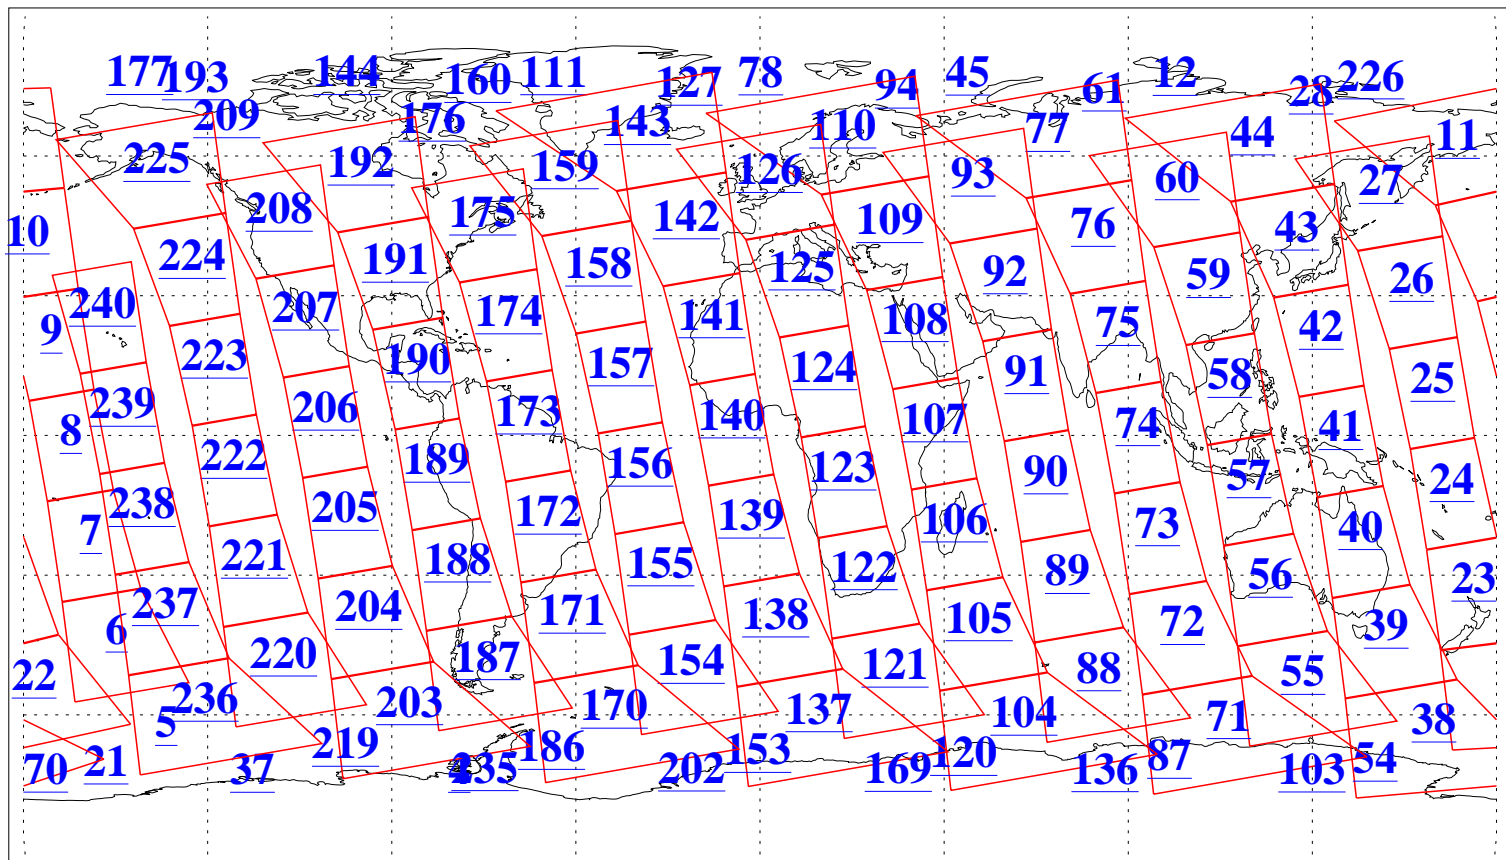

L1B Availability
AMSU Granules: 240
HSB Granules: 0
AIRS Granules: 240

12 Sep 2015
DoY 255
Aqua Day 4879
Granules: 1 to 120

Granules: 121 to 240

Legend: AMSU Available, HSB Available, AIRS Available

L1B Availability
AMSU Granules: 240
HSB Granules: 0
AIRS Granules: 240

12 Sep 2015
DoY 255
Aqua Day 4879

Ascending Granules

Descending Granules

Legend: AMSU Available, HSB Available, AIRS Available

L1B Availability
AMSU Granules: 240
HSB Granules: 0
AIRS Granules: 240

12 Sep 2015
DoY 255
Aqua Day 4879

Northern Hemisphere Granules

Southern Hemisphere Granules

Legend: AMSU Available, HSB Available, AIRS Available