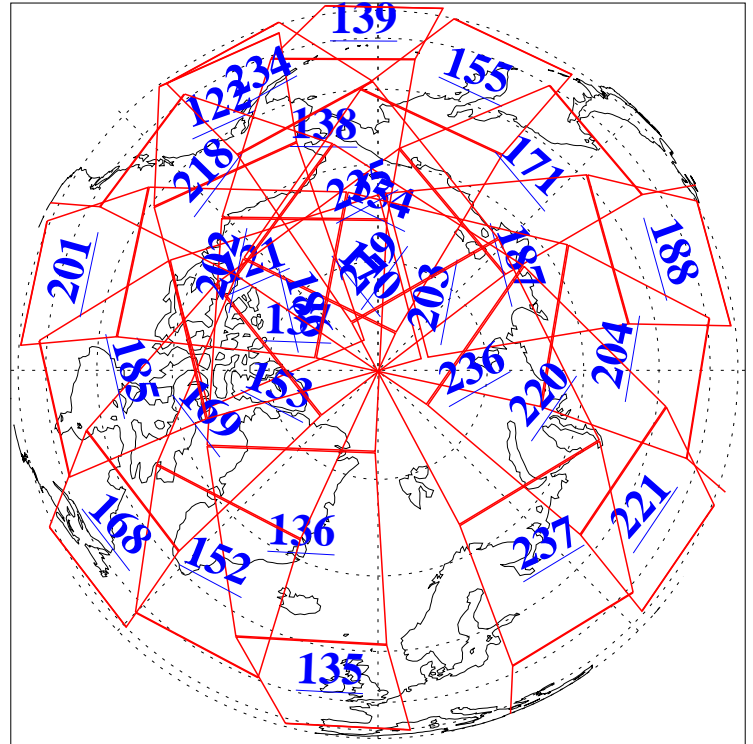

11 Sep 2015
DoY 254
Aqua Day 4878
Ascending Granules

Descending Granules

Legend: AMSU Available, HSB Available, AIRS Available

L1B Availability
 AMSU Granules: 240
 HSB Granules: 0
 AIRS Granules: 240

11 Sep 2015
 DoY 254
 Aqua Day 4878

Northern Hemisphere Granules

Southern Hemisphere Granules

Legend: AMSU Available, ~~HSB Available~~, AIRS Available