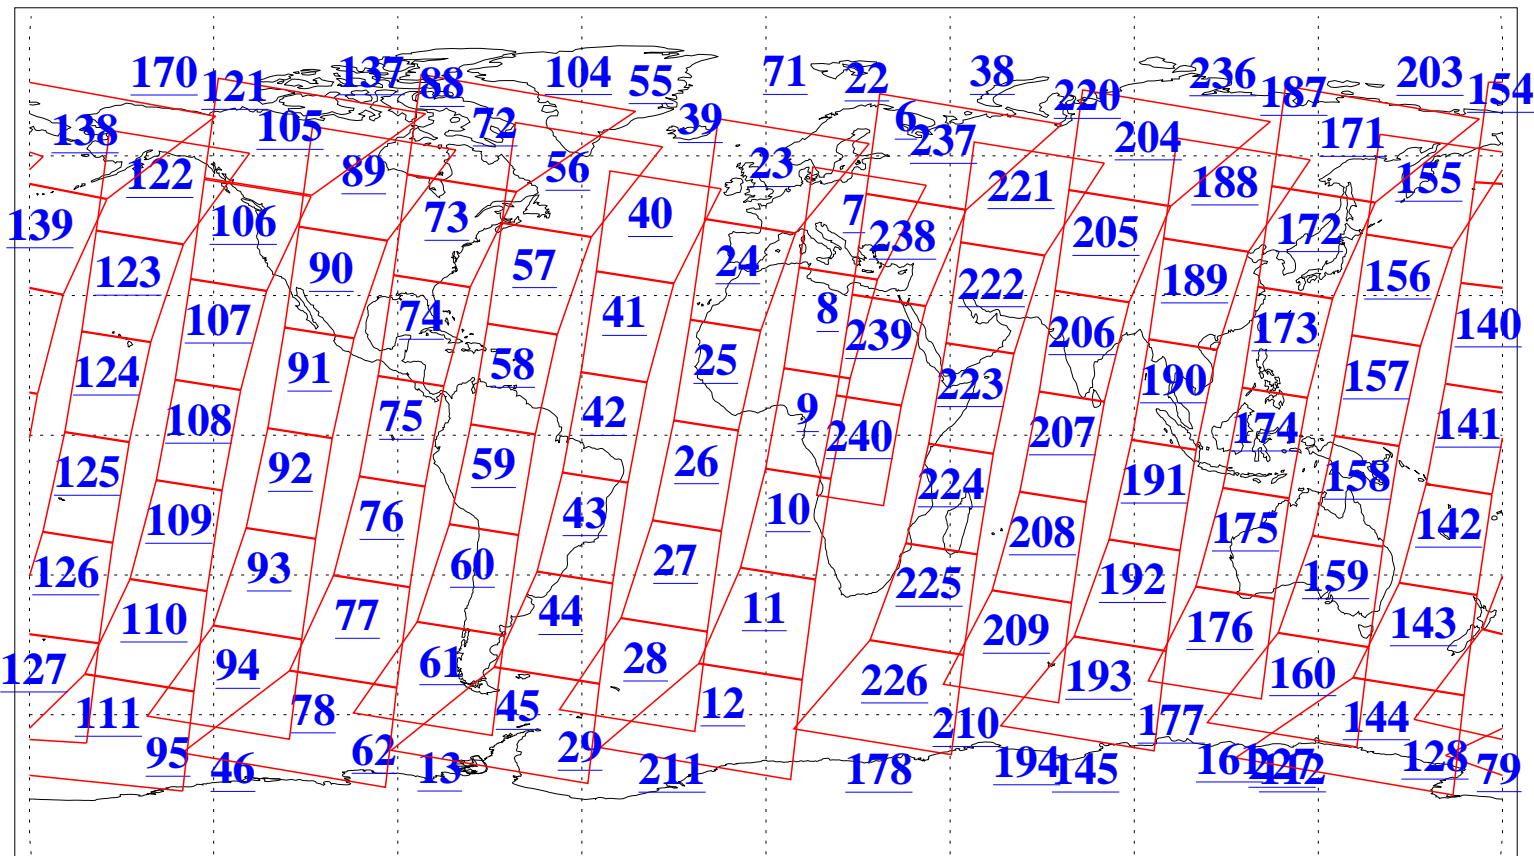

L1B Availability
AMSU Granules: 240
HSB Granules: 0
AIRS Granules: 240

11 Sep 2015
DoY 254
Aqua Day 4878
Granules: 1 to 120

Granules: 121 to 240

Legend: AMSU Available, HSB Available, AIRS Available

L1B Availability
AMSU Granules: 240
HSB Granules: 0
AIRS Granules: 240

11 Sep 2015
DoY 254
Aqua Day 4878
Ascending Granules

Descending Granules

Legend: AMSU Available, HSB Available, AIRS Available

L1B Availability
 AMSU Granules: 240
 HSB Granules: 0
 AIRS Granules: 240

11 Sep 2015
 DoY 254
 Aqua Day 4878