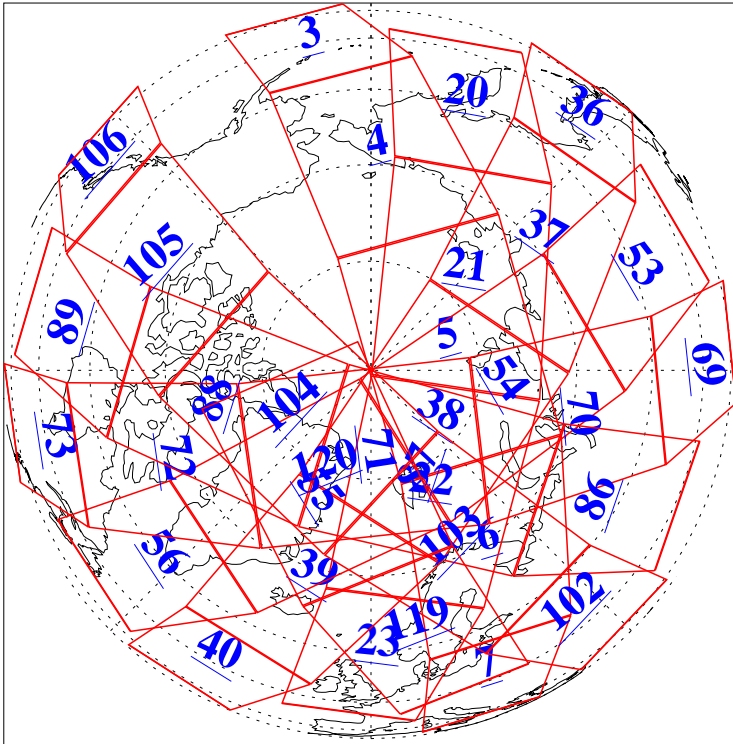

L1B Availability
AMSU Granules: 240
HSB Granules: 0
AIRS Granules: 240

11 Sep 2015
DoY 254
Aqua Day 4878
Granules: 1 to 120

Granules: 121 to 240

Legend: AMSU Available, HSB Available, AIRS Available

L1B Availability
AMSU Granules: 240
HSB Granules: 0
AIRS Granules: 240

11 Sep 2015
DoY 254
Aqua Day 4878
Ascending Granules

Descending Granules

Legend: AMSU Available, HSB Available, AIRS Available

L1B Availability
 AMSU Granules: 240
 HSB Granules: 0
 AIRS Granules: 240

11 Sep 2015
 DoY 254
 Aqua Day 4878

Northern Hemisphere Granules

Southern Hemisphere Granules

Legend: AMSU Available, ~~HSB Available~~, AIRS Available