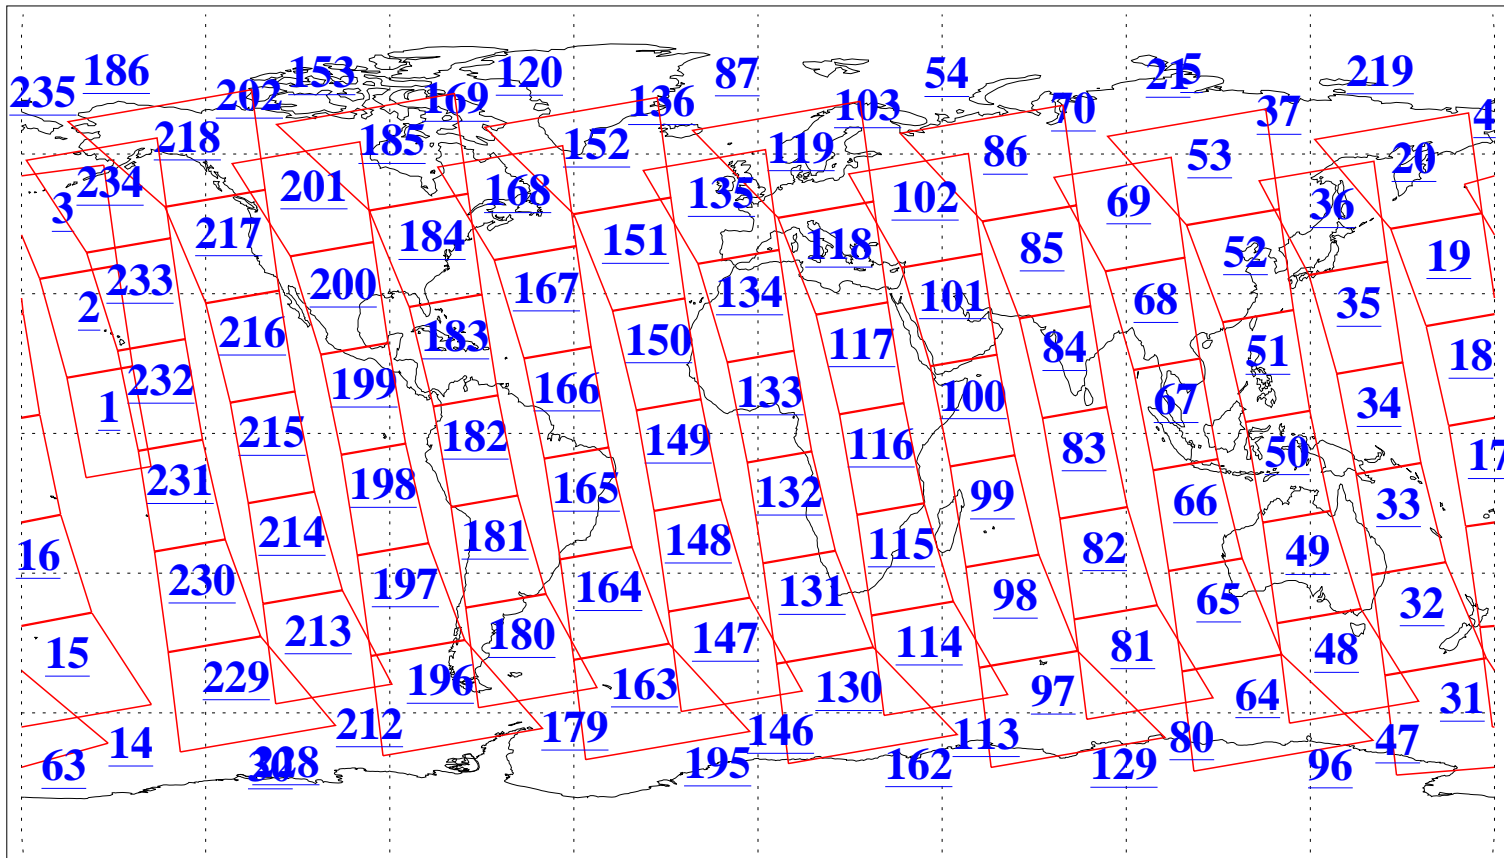

L1B Availability
AMSU Granules: 240
HSB Granules: 0
AIRS Granules: 240

11 Sep 2015
DoY 254
Aqua Day 4878
Granules: 1 to 120

Granules: 121 to 240

Legend: AMSU Available, HSB Available, AIRS Available

L1B Availability
AMSU Granules: 240
HSB Granules: 0
AIRS Granules: 240

11 Sep 2015
DoY 254
Aqua Day 4878
Ascending Granules

Descending Granules

Legend: AMSU Available, HSB Available, AIRS Available

L1B Availability
 AMSU Granules: 240
 HSB Granules: 0
 AIRS Granules: 240

11 Sep 2015
 DoY 254
 Aqua Day 4878