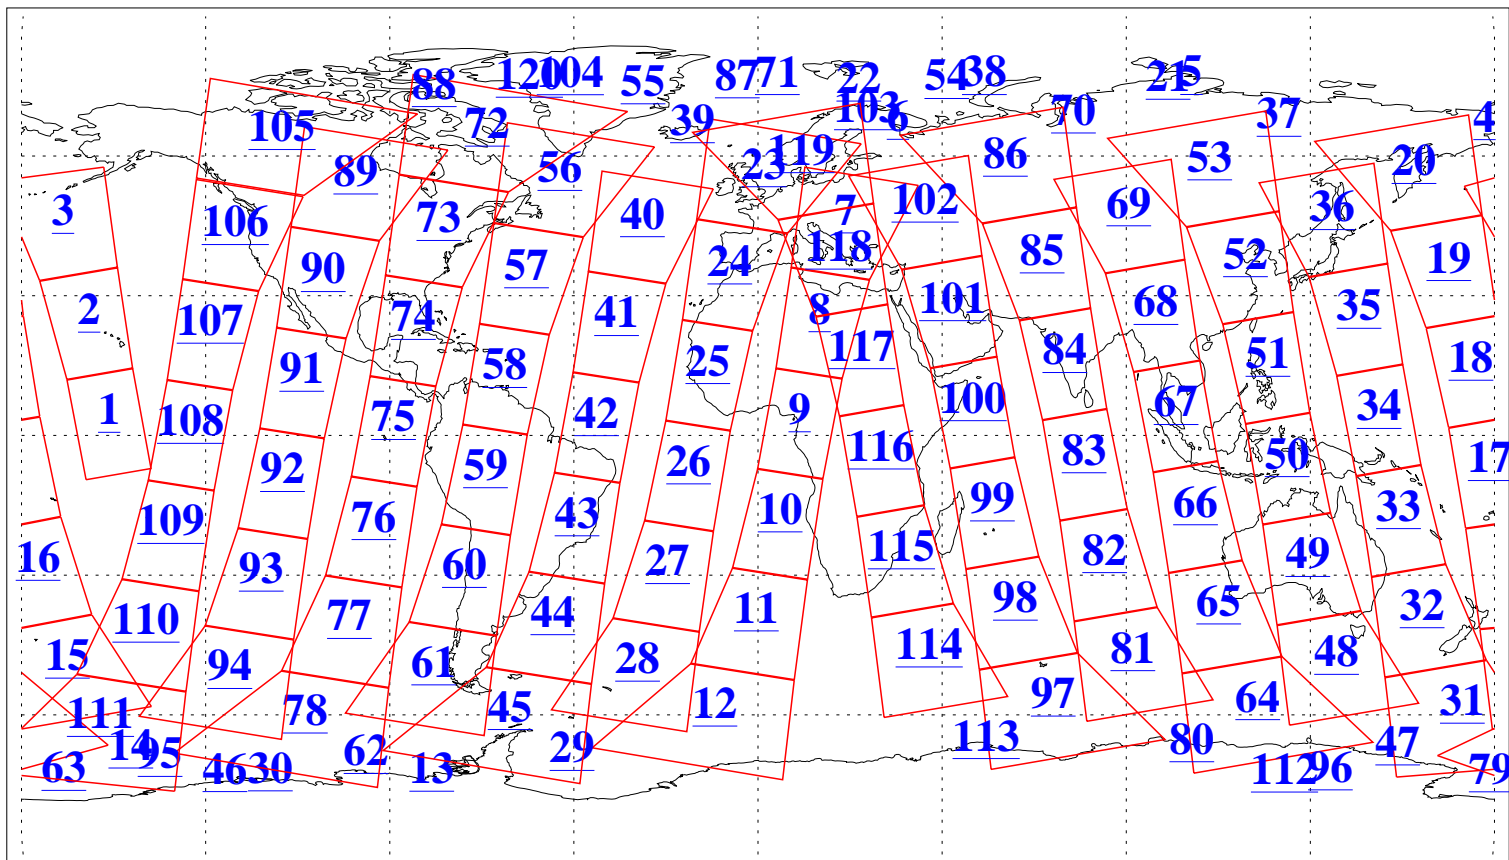

L1B Availability
AMSU Granules: 240
HSB Granules: 0
AIRS Granules: 240

11 Sep 2015
DoY 254
Aqua Day 4878
Granules: 1 to 120

Granules: 121 to 240

Legend: AMSU Available, HSB Available, AIRS Available

L1B Availability
AMSU Granules: 240
HSB Granules: 0
AIRS Granules: 240

11 Sep 2015
DoY 254
Aqua Day 4878
Ascending Granules

Descending Granules

Legend: AMSU Available, HSB Available, AIRS Available

L1B Availability
 AMSU Granules: 240
 HSB Granules: 0
 AIRS Granules: 240

11 Sep 2015
 DoY 254
 Aqua Day 4878

Northern Hemisphere Granules

Southern Hemisphere Granules

Legend: AMSU Available, ~~HSB Available~~, AIRS Available