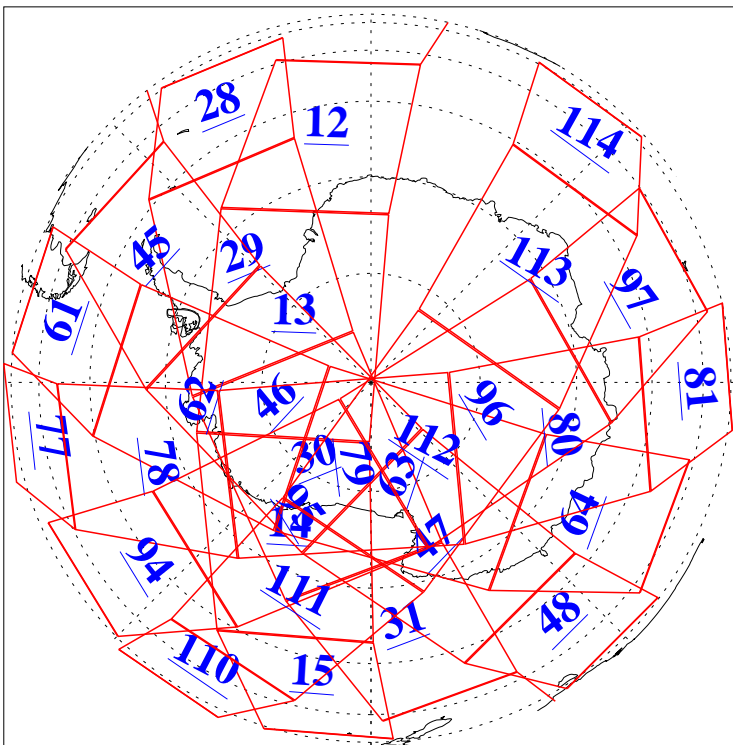

L1B Availability
AMSU Granules: 240
HSB Granules: 0
AIRS Granules: 240

11 Sep 2015
DoY 254
Aqua Day 4878
Granules: 1 to 120

Granules: 121 to 240

Legend: AMSU Available, HSB Available, AIRS Available

L1B Availability
AMSU Granules: 240
HSB Granules: 0
AIRS Granules: 240

11 Sep 2015
DoY 254
Aqua Day 4878
Ascending Granules

Descending Granules

Legend: AMSU Available, HSB Available, AIRS Available

L1B Availability
 AMSU Granules: 240
 HSB Granules: 0
 AIRS Granules: 240

11 Sep 2015
 DoY 254
 Aqua Day 4878

Northern Hemisphere Granules

Southern Hemisphere Granules

Legend: AMSU Available, ~~HSB Available~~, AIRS Available