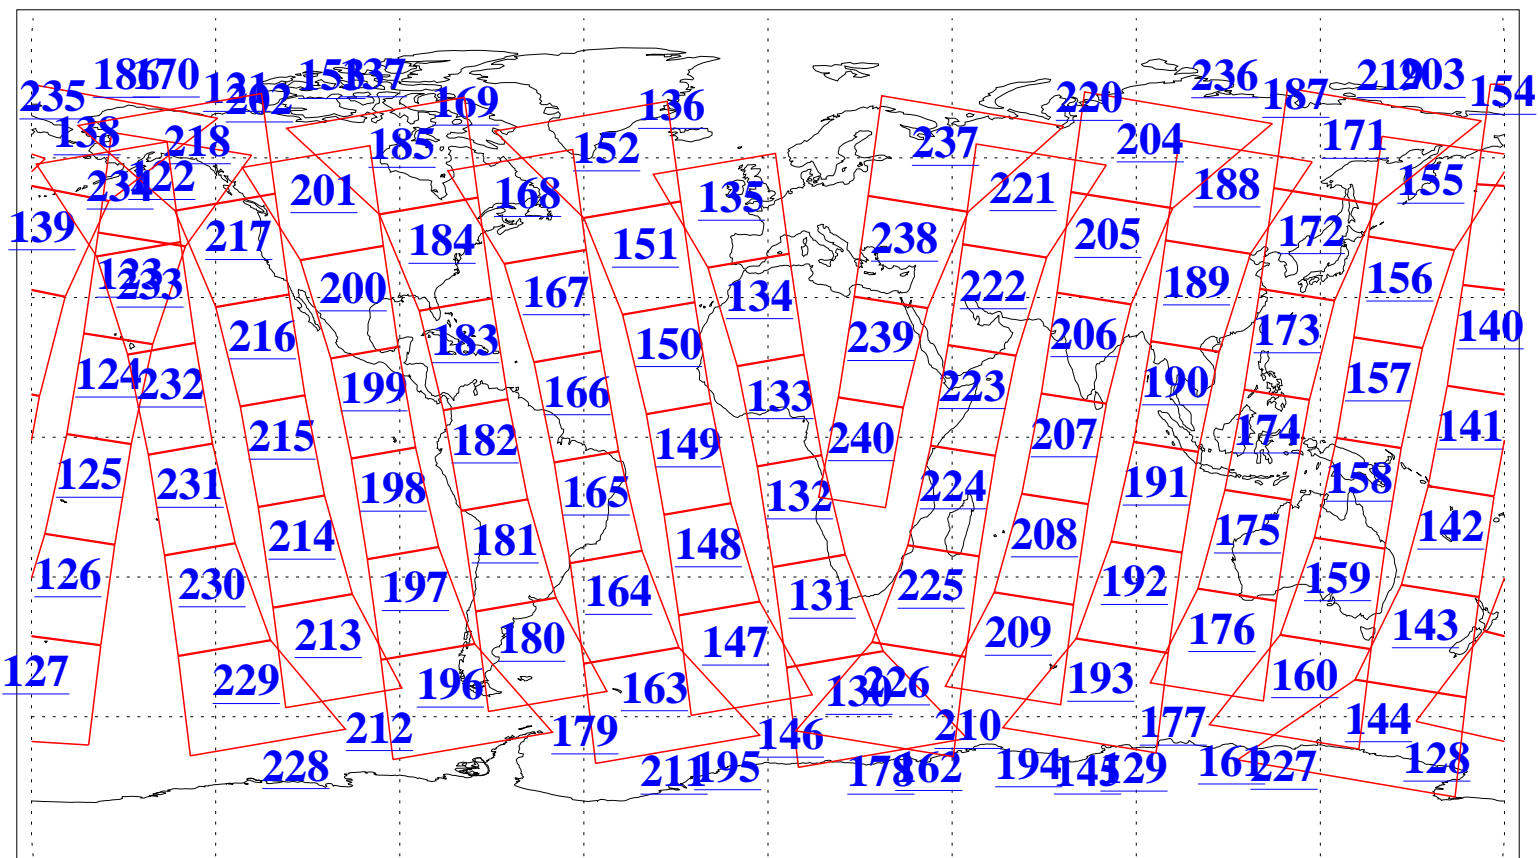

L1B Availability
AMSU Granules: 240
HSB Granules: 0
AIRS Granules: 240

11 Sep 2015
DoY 254
Aqua Day 4878
Granules: 1 to 120

Granules: 121 to 240

Legend: AMSU Available, HSB Available, AIRS Available

L1B Availability
AMSU Granules: 240
HSB Granules: 0
AIRS Granules: 240

11 Sep 2015
DoY 254
Aqua Day 4878
Ascending Granules

Descending Granules

Legend: AMSU Available, HSB Available, AIRS Available

L1B Availability
 AMSU Granules: 240
 HSB Granules: 0
 AIRS Granules: 240

11 Sep 2015
 DoY 254
 Aqua Day 4878