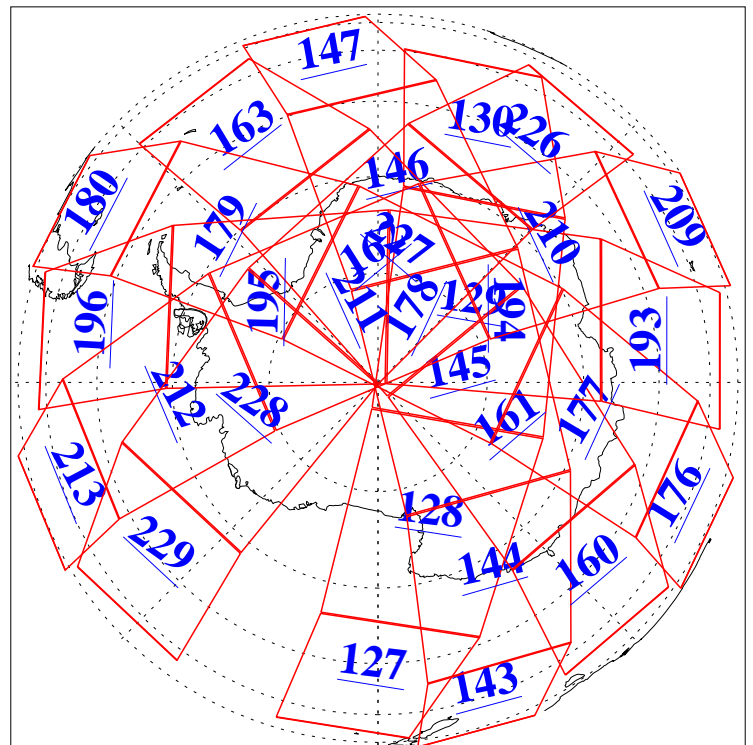

Legend: AMSU Available, ~~HSB Available~~, AIRS Available