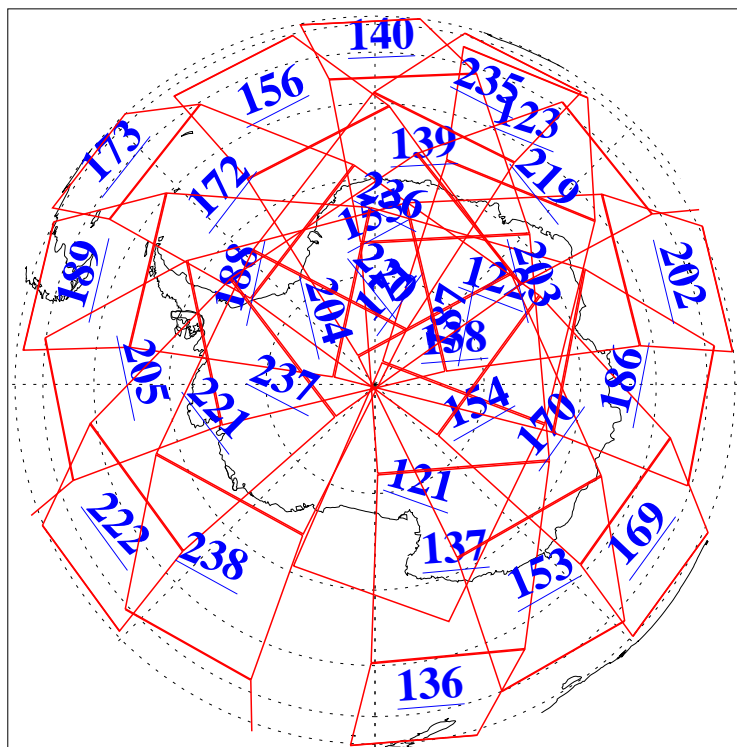

L1B Availability  
AMSU Granules: 240  
HSB Granules: 0  
AIRS Granules: 240

10 Sep 2015  
DoY 253  
Aqua Day 4877  
Granules: 1 to 120

Granules: 121 to 240

Legend: AMSU Available, HSB Available, AIRS Available

L1B Availability  
AMSU Granules: 240  
HSB Granules: 0  
AIRS Granules: 240

10 Sep 2015  
DoY 253  
Aqua Day 4877

Ascending Granules

Descending Granules

Legend: AMSU Available, HSB Available, AIRS Available

L1B Availability  
 AMSU Granules: 240  
 HSB Granules: 0  
 AIRS Granules: 240

10 Sep 2015  
 DoY 253  
 Aqua Day 4877

Northern Hemisphere Granules

Southern Hemisphere Granules

Legend: AMSU Available, HSB Available, AIRS Available