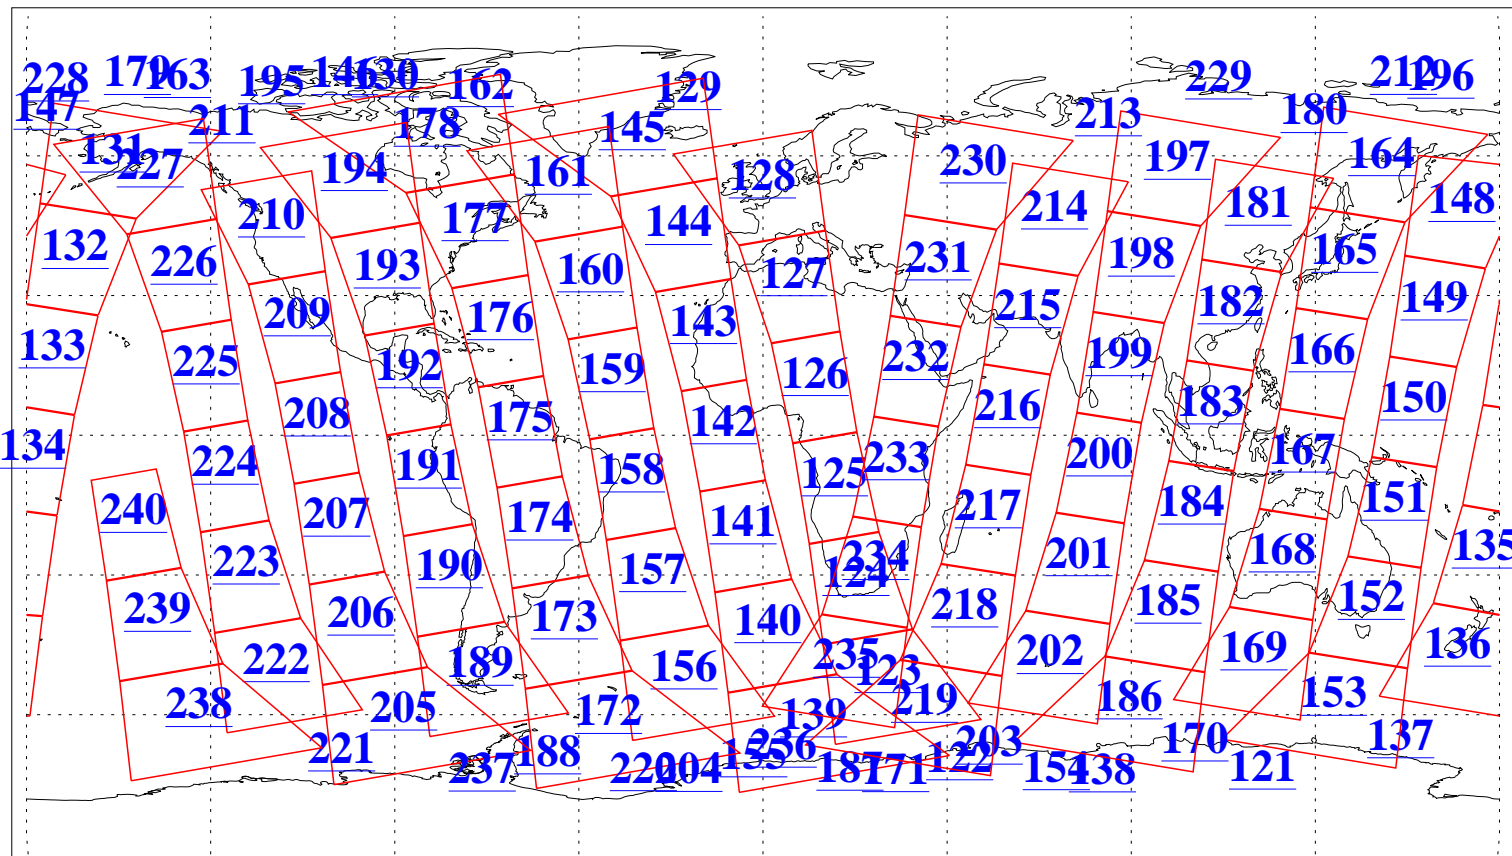

L1B Availability  
AMSU Granules: 240  
HSB Granules: 0  
AIRS Granules: 240

10 Sep 2015  
DoY 253  
Aqua Day 4877  
Granules: 1 to 120

Granules: 121 to 240

Legend: AMSU Available, HSB Available, AIRS Available

L1B Availability  
AMSU Granules: 240  
HSB Granules: 0  
AIRS Granules: 240

10 Sep 2015  
DoY 253  
Aqua Day 4877

Ascending Granules

Descending Granules

Legend: AMSU Available, HSB Available, AIRS Available

L1B Availability  
 AMSU Granules: 240  
 HSB Granules: 0  
 AIRS Granules: 240

10 Sep 2015  
 DoY 253  
 Aqua Day 4877

Northern Hemisphere Granules

Southern Hemisphere Granules

Legend: AMSU Available, HSB Available, AIRS Available