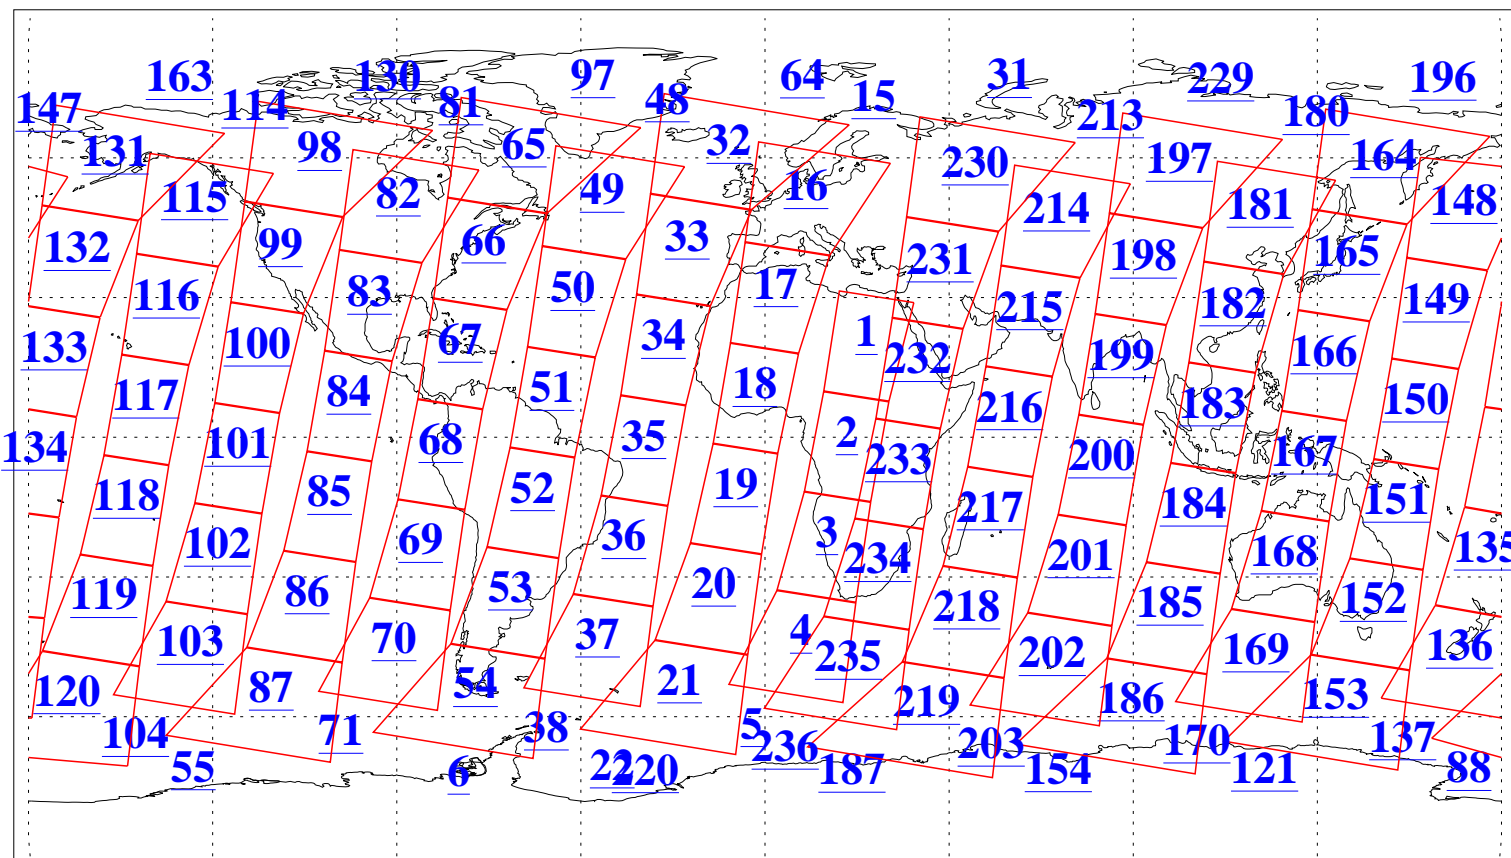

L1B Availability  
AMSU Granules: 240  
HSB Granules: 0  
AIRS Granules: 240

10 Sep 2015  
DoY 253  
Aqua Day 4877  
Granules: 1 to 120

Granules: 121 to 240

Legend: AMSU Available, HSB Available, AIRS Available

L1B Availability  
AMSU Granules: 240  
HSB Granules: 0  
AIRS Granules: 240

10 Sep 2015  
DoY 253  
Aqua Day 4877

Ascending Granules

Descending Granules

Legend: AMSU Available, HSB Available, AIRS Available

L1B Availability  
 AMSU Granules: 240  
 HSB Granules: 0  
 AIRS Granules: 240

10 Sep 2015  
 DoY 253  
 Aqua Day 4877

Northern Hemisphere Granules

Southern Hemisphere Granules

Legend: AMSU Available, HSB Available, AIRS Available