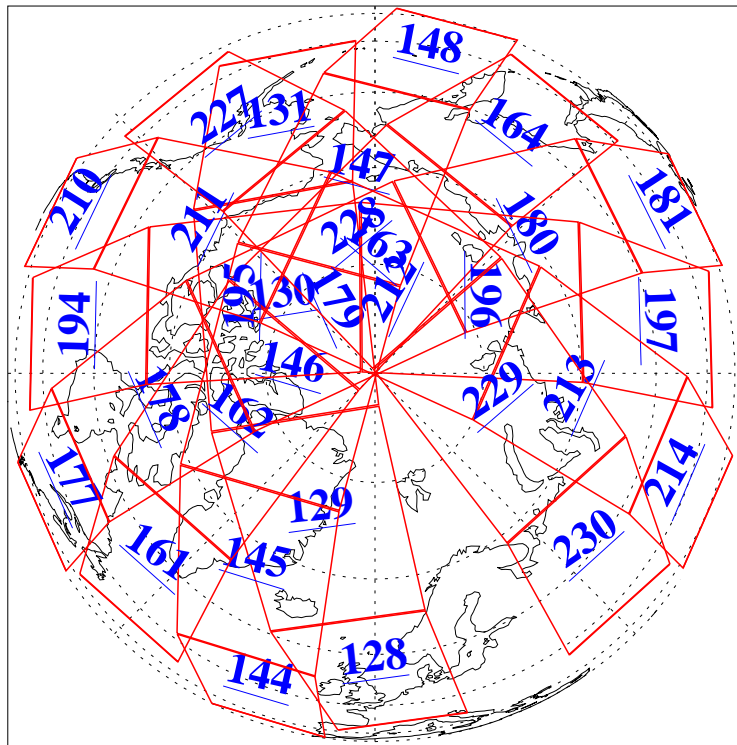

L1B Availability  
AMSU Granules: 240  
HSB Granules: 0  
AIRS Granules: 240

10 Sep 2015  
DoY 253  
Aqua Day 4877

Ascending Granules

Descending Granules

Legend: AMSU Available, HSB Available, AIRS Available

L1B Availability  
 AMSU Granules: 240  
 HSB Granules: 0  
 AIRS Granules: 240

10 Sep 2015  
 DoY 253  
 Aqua Day 4877

Northern Hemisphere Granules

Southern Hemisphere Granules

Legend: AMSU Available, HSB Available, AIRS Available