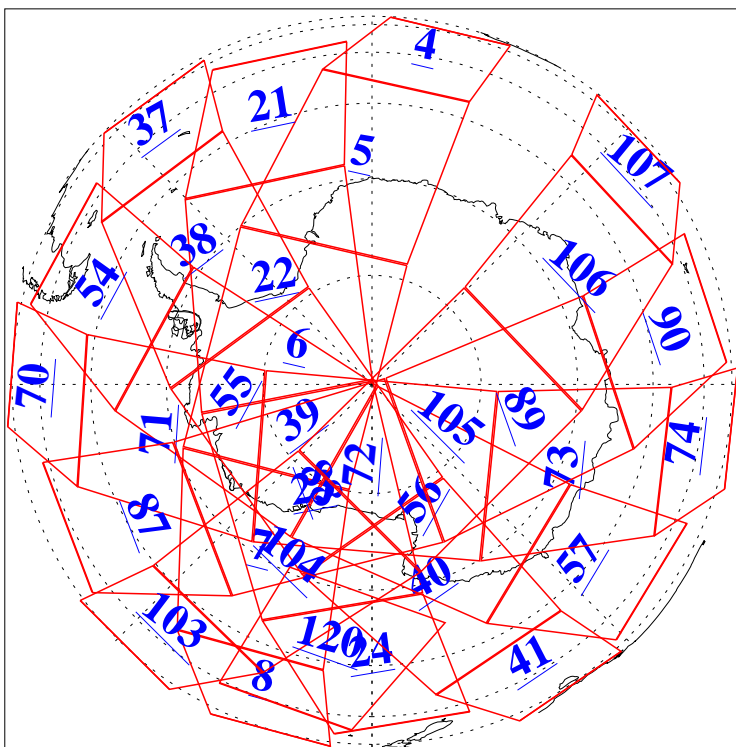

L1B Availability  
AMSU Granules: 240  
HSB Granules: 0  
AIRS Granules: 240

10 Sep 2015  
DoY 253  
Aqua Day 4877  
Granules: 1 to 120

Granules: 121 to 240

Legend: AMSU Available, HSB Available, AIRS Available

L1B Availability  
AMSU Granules: 240  
HSB Granules: 0  
AIRS Granules: 240

10 Sep 2015  
DoY 253  
Aqua Day 4877

Ascending Granules

Descending Granules

Legend: AMSU Available, HSB Available, AIRS Available

L1B Availability  
 AMSU Granules: 240  
 HSB Granules: 0  
 AIRS Granules: 240

10 Sep 2015  
 DoY 253  
 Aqua Day 4877

Northern Hemisphere Granules

Southern Hemisphere Granules

Legend: AMSU Available, HSB Available, AIRS Available