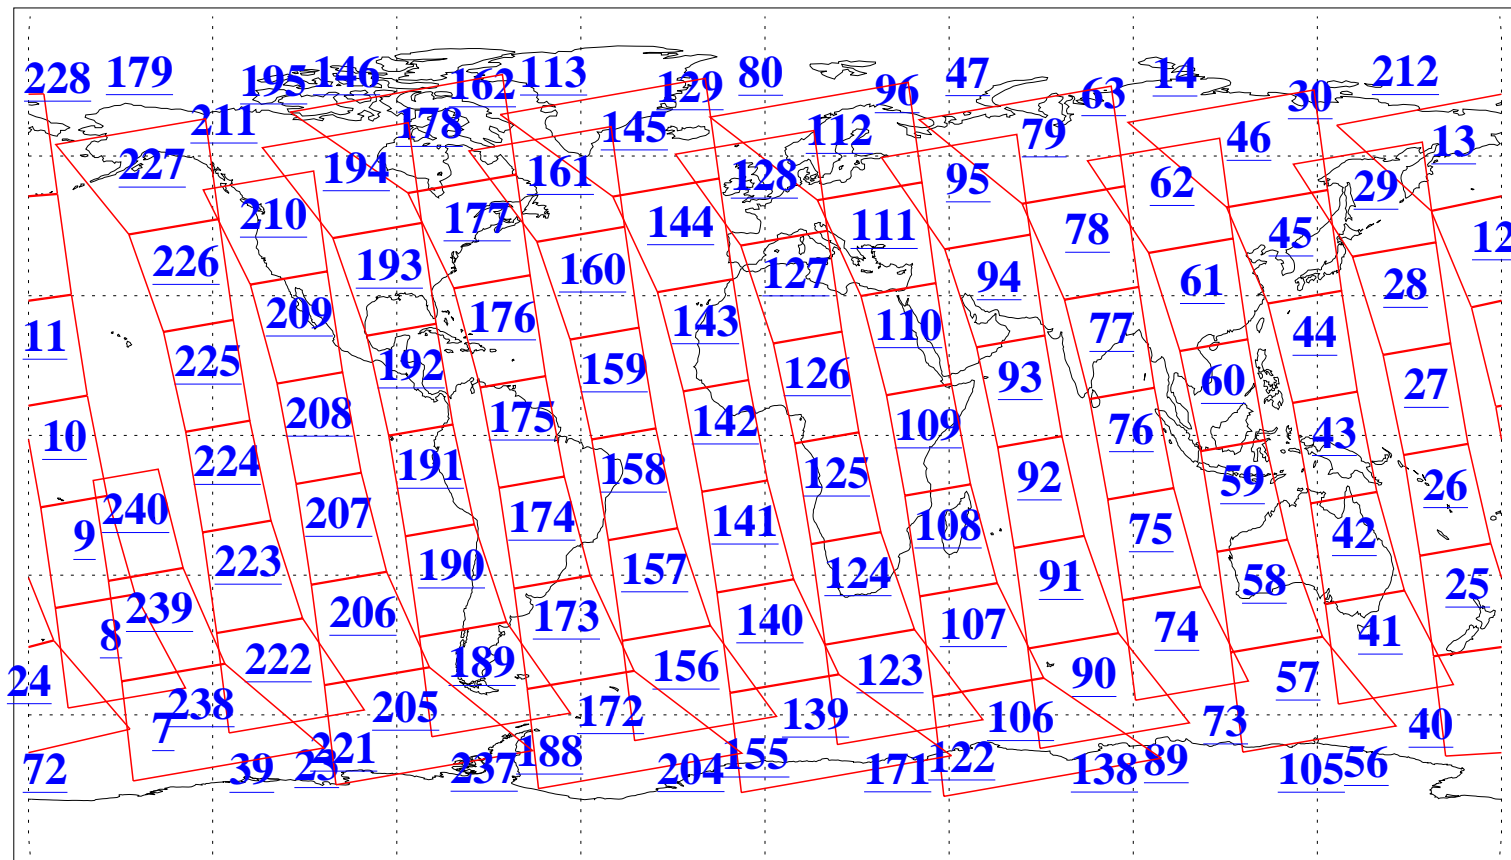

L1B Availability  
AMSU Granules: 240  
HSB Granules: 0  
AIRS Granules: 240

10 Sep 2015  
DoY 253  
Aqua Day 4877  
Granules: 1 to 120

Granules: 121 to 240

Legend: AMSU Available, HSB Available, AIRS Available

L1B Availability  
AMSU Granules: 240  
HSB Granules: 0  
AIRS Granules: 240

10 Sep 2015  
DoY 253  
Aqua Day 4877

Ascending Granules

Descending Granules

Legend: AMSU Available, HSB Available, AIRS Available

L1B Availability  
 AMSU Granules: 240  
 HSB Granules: 0  
 AIRS Granules: 240

10 Sep 2015  
 DoY 253  
 Aqua Day 4877

Northern Hemisphere Granules

Southern Hemisphere Granules

Legend: AMSU Available, HSB Available, AIRS Available