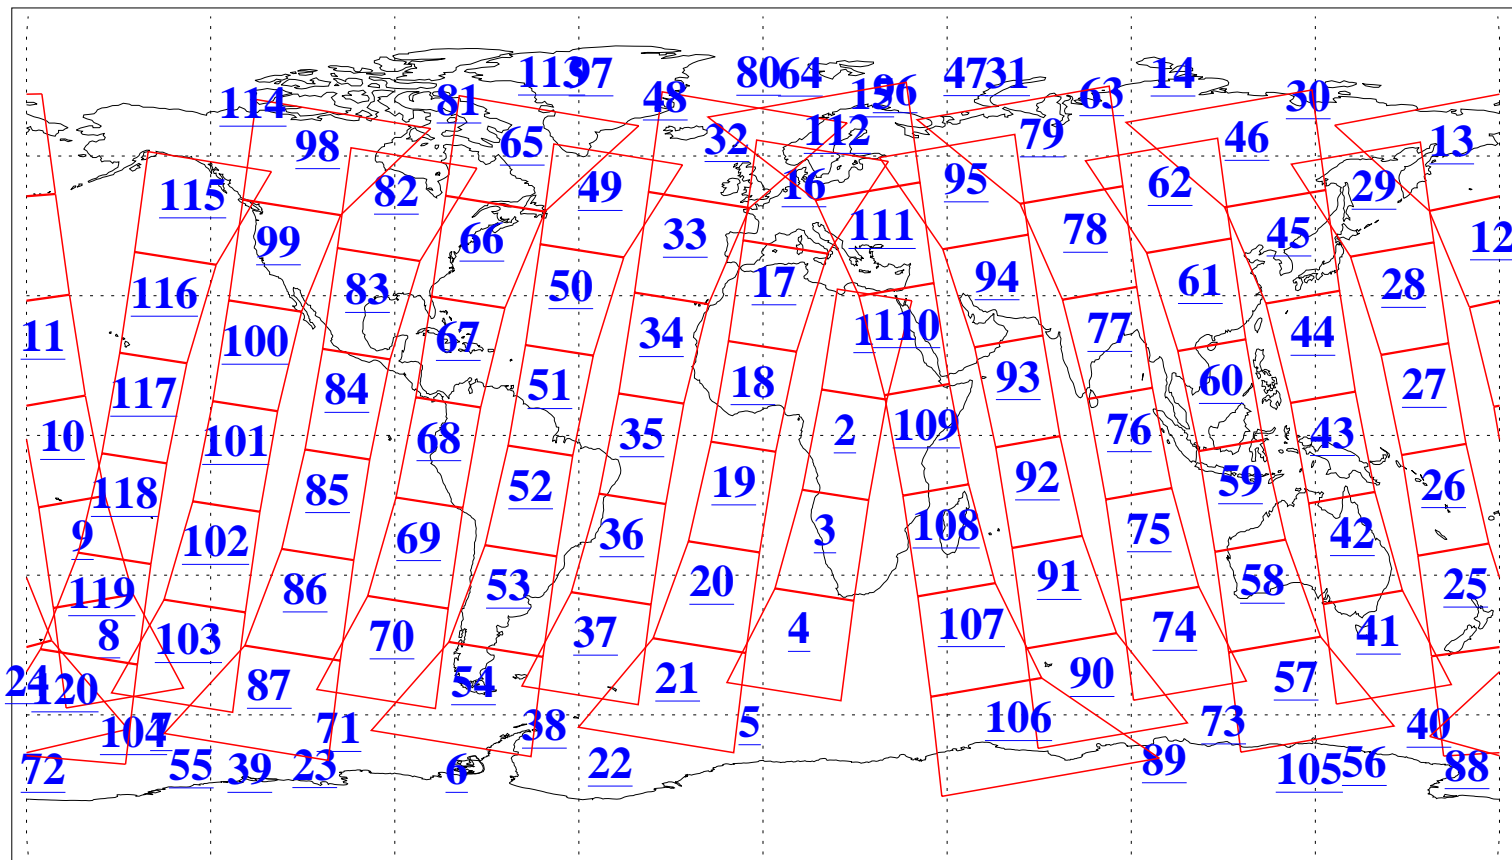

L1B Availability  
AMSU Granules: 240  
HSB Granules: 0  
AIRS Granules: 240

10 Sep 2015  
DoY 253  
Aqua Day 4877  
Granules: 1 to 120

Granules: 121 to 240

Legend: AMSU Available, HSB Available, AIRS Available

L1B Availability  
AMSU Granules: 240  
HSB Granules: 0  
AIRS Granules: 240

10 Sep 2015  
DoY 253  
Aqua Day 4877

Ascending Granules

Descending Granules

Legend: AMSU Available, HSB Available, AIRS Available

L1B Availability  
 AMSU Granules: 240  
 HSB Granules: 0  
 AIRS Granules: 240

10 Sep 2015  
 DoY 253  
 Aqua Day 4877

Northern Hemisphere Granules

Southern Hemisphere Granules

Legend: AMSU Available, HSB Available, AIRS Available