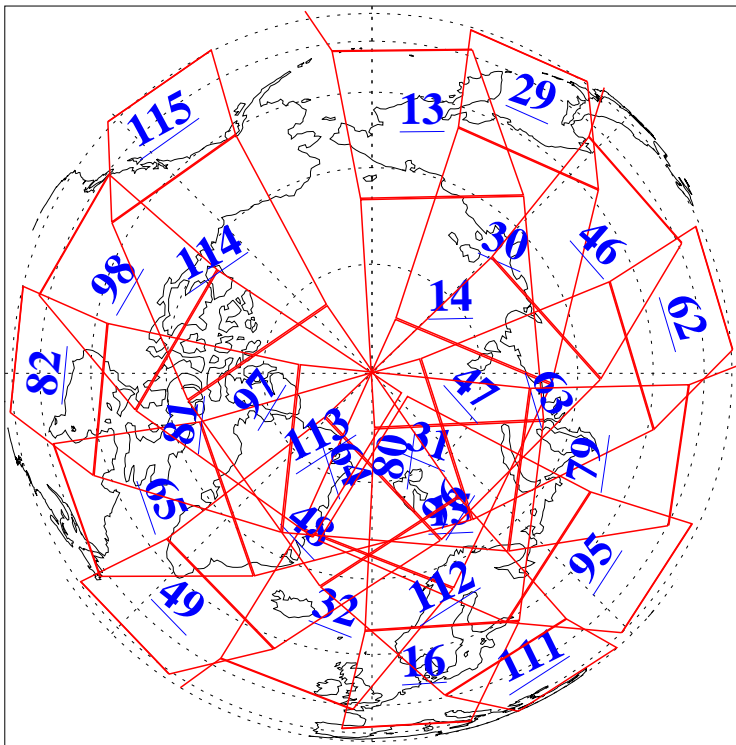

L1B Availability  
AMSU Granules: 240  
HSB Granules: 0  
AIRS Granules: 240

10 Sep 2015  
DoY 253  
Aqua Day 4877  
Granules: 1 to 120

Granules: 121 to 240

Legend: AMSU Available, HSB Available, AIRS Available

L1B Availability  
AMSU Granules: 240  
HSB Granules: 0  
AIRS Granules: 240

10 Sep 2015  
DoY 253  
Aqua Day 4877

Ascending Granules

Descending Granules

Legend: AMSU Available, HSB Available, AIRS Available

L1B Availability  
 AMSU Granules: 240  
 HSB Granules: 0  
 AIRS Granules: 240

10 Sep 2015  
 DoY 253  
 Aqua Day 4877

Northern Hemisphere Granules

Southern Hemisphere Granules

Legend: AMSU Available, HSB Available, AIRS Available