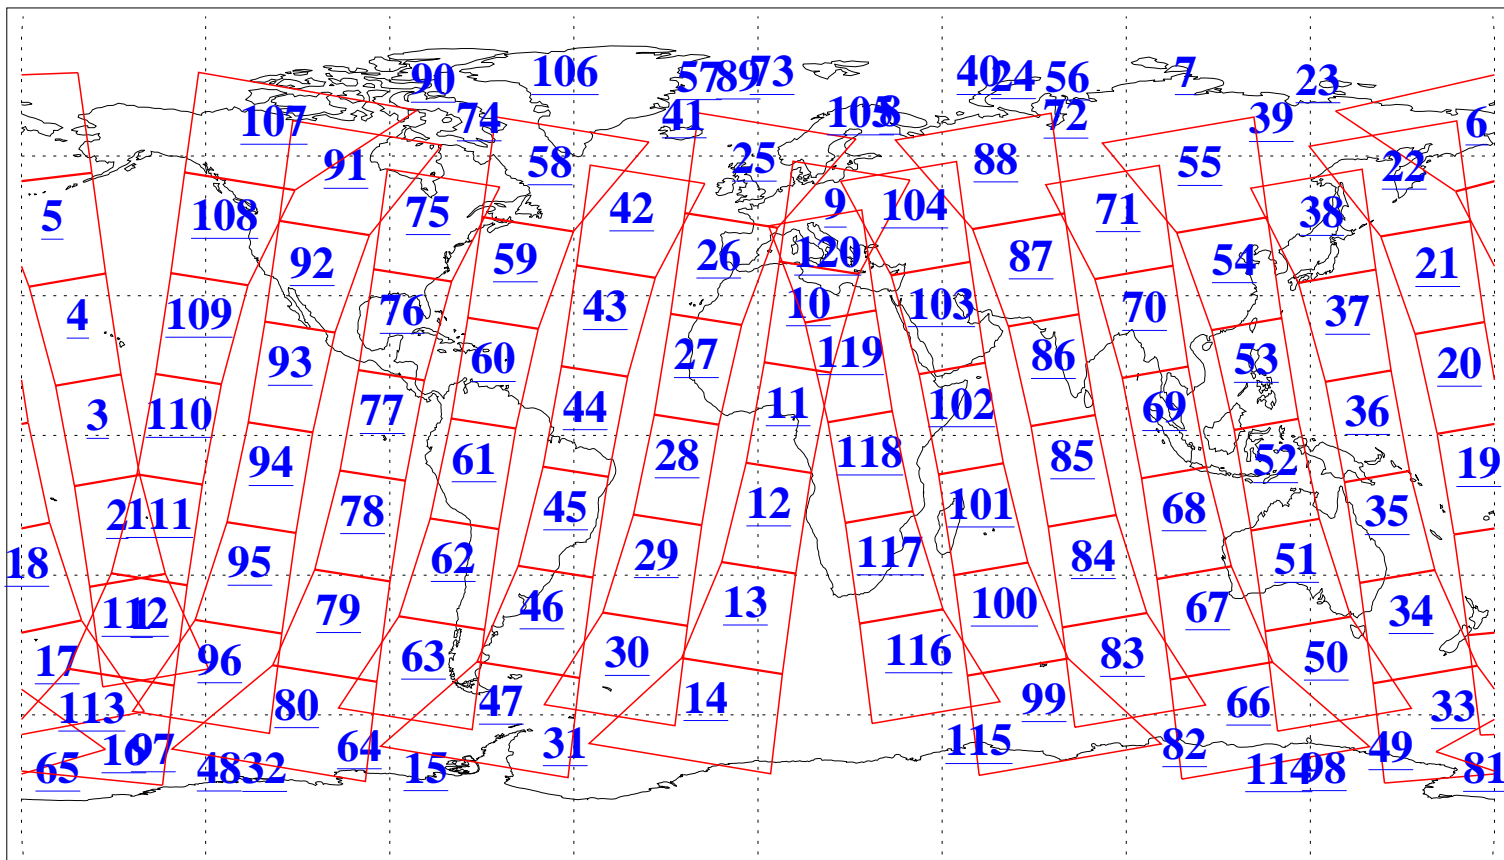

L1B Availability
AMSU Granules: 240
HSB Granules: 0
AIRS Granules: 240

9 Sep 2015
DoY 252
Aqua Day 4876
Granules: 1 to 120

Granules: 121 to 240

Legend: AMSU Available, HSB Available, AIRS Available

L1B Availability
AMSU Granules: 240
HSB Granules: 0
AIRS Granules: 240

9 Sep 2015
DoY 252
Aqua Day 4876

Ascending Granules

Descending Granules

Legend: AMSU Available, HSB Available, AIRS Available

L1B Availability
 AMSU Granules: 240
 HSB Granules: 0
 AIRS Granules: 240

9 Sep 2015
 DoY 252
 Aqua Day 4876

Northern Hemisphere Granules

Southern Hemisphere Granules

Legend: AMSU Available, HSB Available, AIRS Available