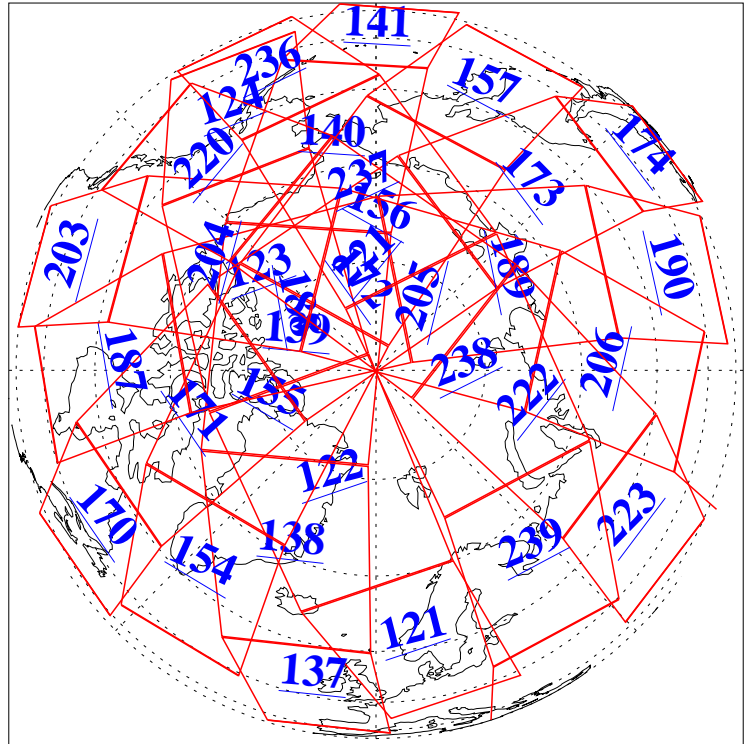

9 Sep 2015
DoY 252
Aqua Day 4876

Ascending Granules

Descending Granules

Legend: AMSU Available, HSB Available, AIRS Available

L1B Availability
 AMSU Granules: 240
 HSB Granules: 0
 AIRS Granules: 240

9 Sep 2015
 DoY 252
 Aqua Day 4876

Northern Hemisphere Granules

Southern Hemisphere Granules

Legend: AMSU Available, HSB Available, AIRS Available