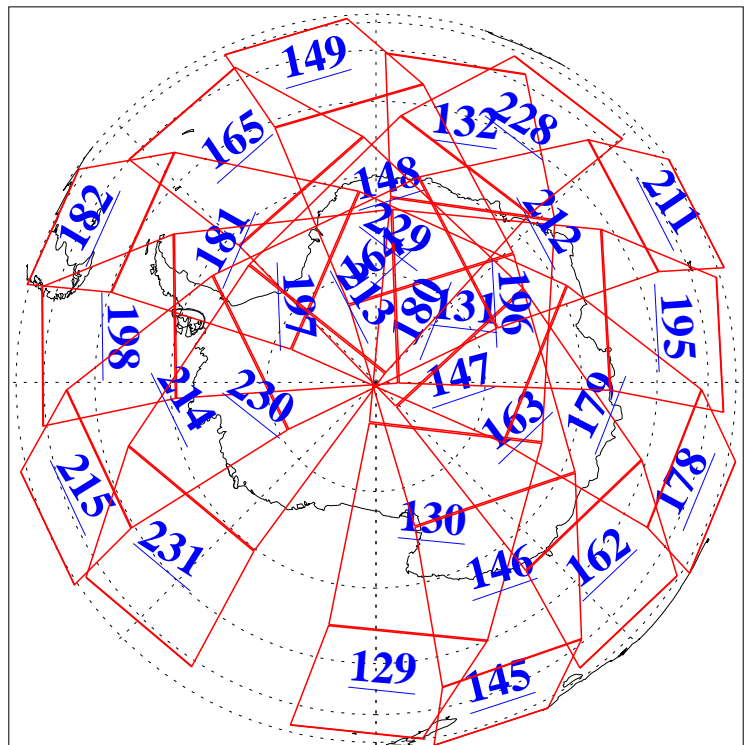

L1B Availability
AMSU Granules: 240
HSB Granules: 0
AIRS Granules: 240

9 Sep 2015
DoY 252
Aqua Day 4876
Granules: 1 to 120

Granules: 121 to 240

Legend: AMSU Available, HSB Available, AIRS Available

L1B Availability
AMSU Granules: 240
HSB Granules: 0
AIRS Granules: 240

9 Sep 2015
DoY 252
Aqua Day 4876

Ascending Granules

Descending Granules

Legend: AMSU Available, HSB Available, AIRS Available

L1B Availability
 AMSU Granules: 240
 HSB Granules: 0
 AIRS Granules: 240

9 Sep 2015
 DoY 252
 Aqua Day 4876

Northern Hemisphere Granules

Southern Hemisphere Granules

Legend: AMSU Available, HSB Available, AIRS Available