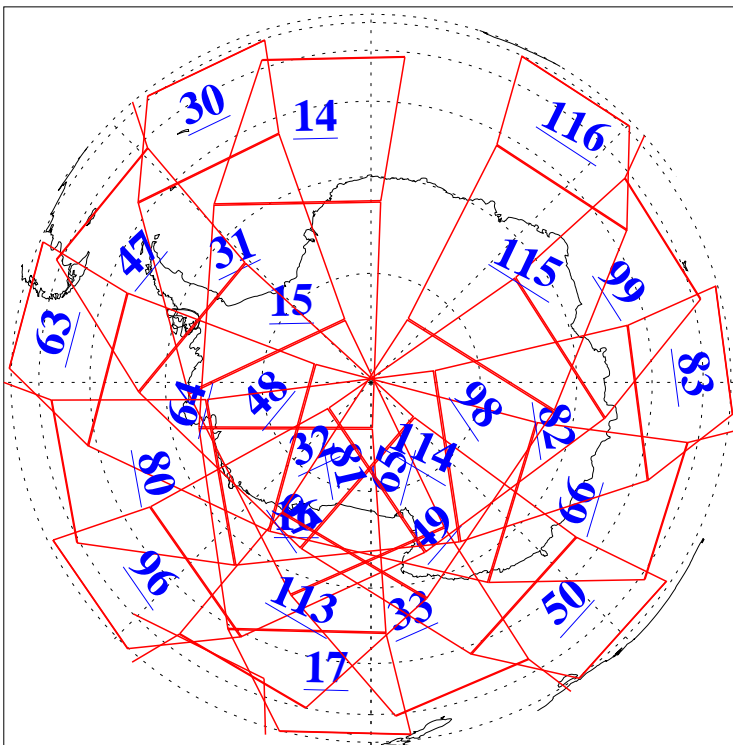

L1B Availability
AMSU Granules: 240
HSB Granules: 0
AIRS Granules: 240

9 Sep 2015
DoY 252
Aqua Day 4876
Granules: 1 to 120

Granules: 121 to 240

Legend: AMSU Available, HSB Available, AIRS Available

L1B Availability
AMSU Granules: 240
HSB Granules: 0
AIRS Granules: 240

9 Sep 2015
DoY 252
Aqua Day 4876

Ascending Granules

Descending Granules

Legend: AMSU Available, HSB Available, AIRS Available

L1B Availability
 AMSU Granules: 240
 HSB Granules: 0
 AIRS Granules: 240

9 Sep 2015
 DoY 252
 Aqua Day 4876

Northern Hemisphere Granules

Southern Hemisphere Granules

Legend: AMSU Available, HSB Available, AIRS Available