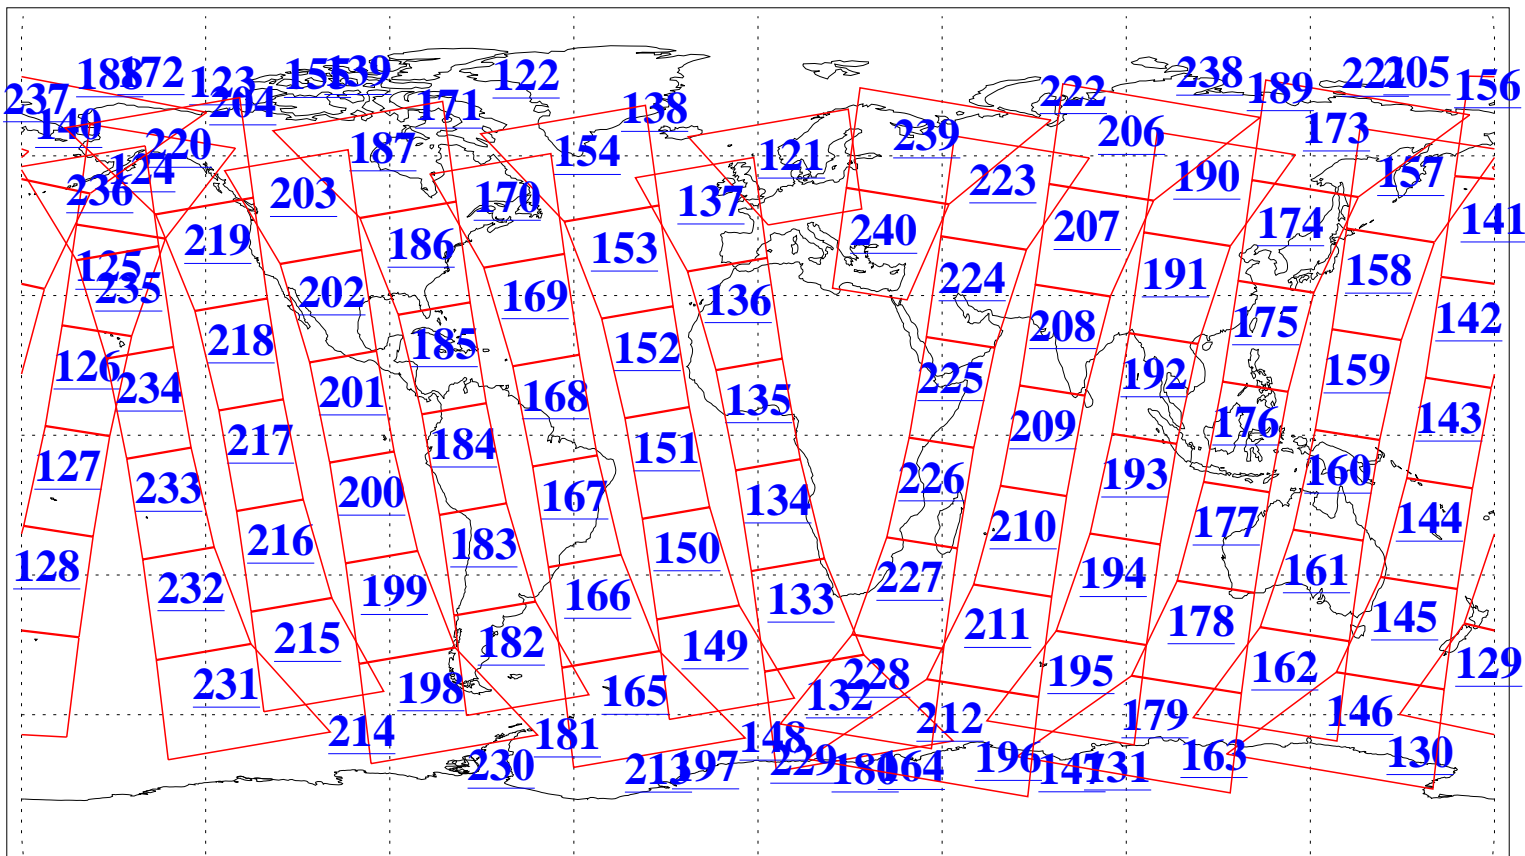

L1B Availability
AMSU Granules: 240
HSB Granules: 0
AIRS Granules: 240

9 Sep 2015
DoY 252
Aqua Day 4876
Granules: 1 to 120

Granules: 121 to 240

Legend: AMSU Available, HSB Available, AIRS Available

L1B Availability
AMSU Granules: 240
HSB Granules: 0
AIRS Granules: 240

9 Sep 2015
DoY 252
Aqua Day 4876

Ascending Granules

Descending Granules

Legend: AMSU Available, HSB Available, AIRS Available

L1B Availability
 AMSU Granules: 240
 HSB Granules: 0
 AIRS Granules: 240

9 Sep 2015
 DoY 252
 Aqua Day 4876

Northern Hemisphere Granules

Southern Hemisphere Granules

Legend: AMSU Available, HSB Available, AIRS Available