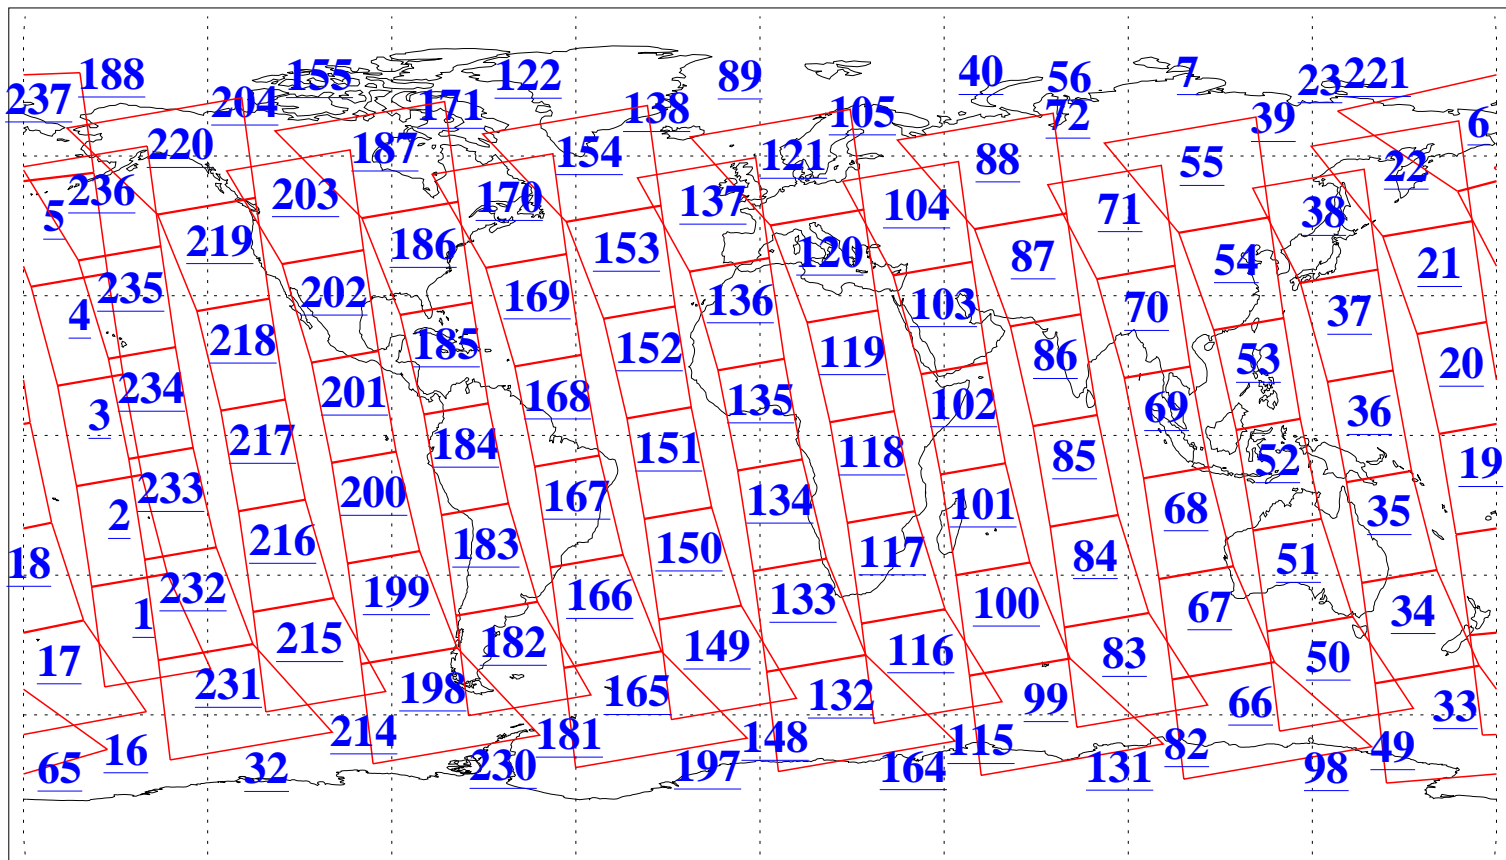

L1B Availability
AMSU Granules: 240
HSB Granules: 0
AIRS Granules: 240

9 Sep 2015
DoY 252
Aqua Day 4876
Granules: 1 to 120

Granules: 121 to 240

Legend: AMSU Available, HSB Available, AIRS Available

L1B Availability
AMSU Granules: 240
HSB Granules: 0
AIRS Granules: 240

9 Sep 2015
DoY 252
Aqua Day 4876

Ascending Granules

Descending Granules

Legend: AMSU Available, HSB Available, AIRS Available

L1B Availability
 AMSU Granules: 240
 HSB Granules: 0
 AIRS Granules: 240

9 Sep 2015
 DoY 252
 Aqua Day 4876

Northern Hemisphere Granules

Southern Hemisphere Granules

Legend: AMSU Available, HSB Available, AIRS Available