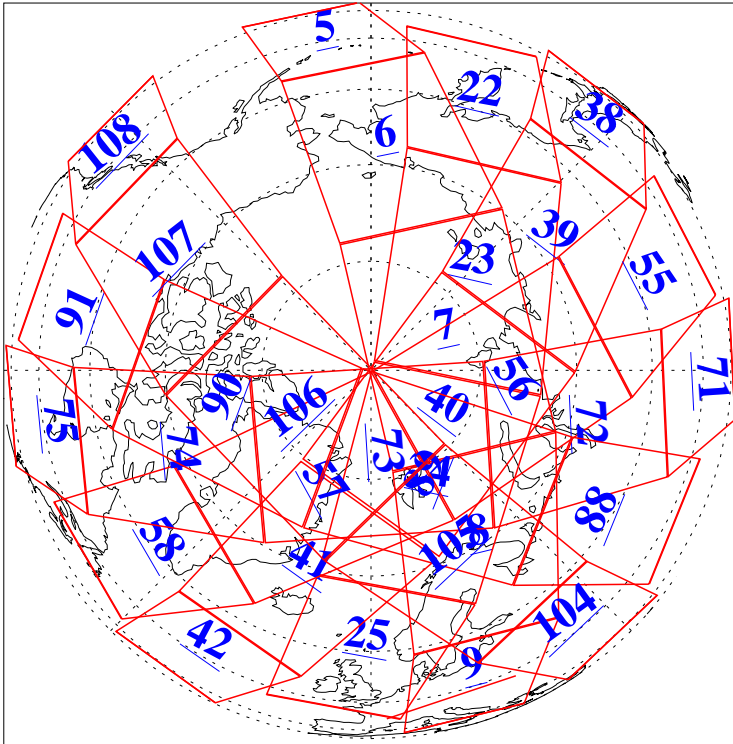

L1B Availability
AMSU Granules: 240
HSB Granules: 0
AIRS Granules: 240

9 Sep 2015
DoY 252
Aqua Day 4876
Granules: 1 to 120

Granules: 121 to 240

Legend: AMSU Available, HSB Available, AIRS Available

L1B Availability
AMSU Granules: 240
HSB Granules: 0
AIRS Granules: 240

9 Sep 2015
DoY 252
Aqua Day 4876

Ascending Granules

Descending Granules

Legend: AMSU Available, HSB Available, AIRS Available

L1B Availability
 AMSU Granules: 240
 HSB Granules: 0
 AIRS Granules: 240

9 Sep 2015
 DoY 252
 Aqua Day 4876

Northern Hemisphere Granules

Southern Hemisphere Granules

Legend: AMSU Available, HSB Available, AIRS Available