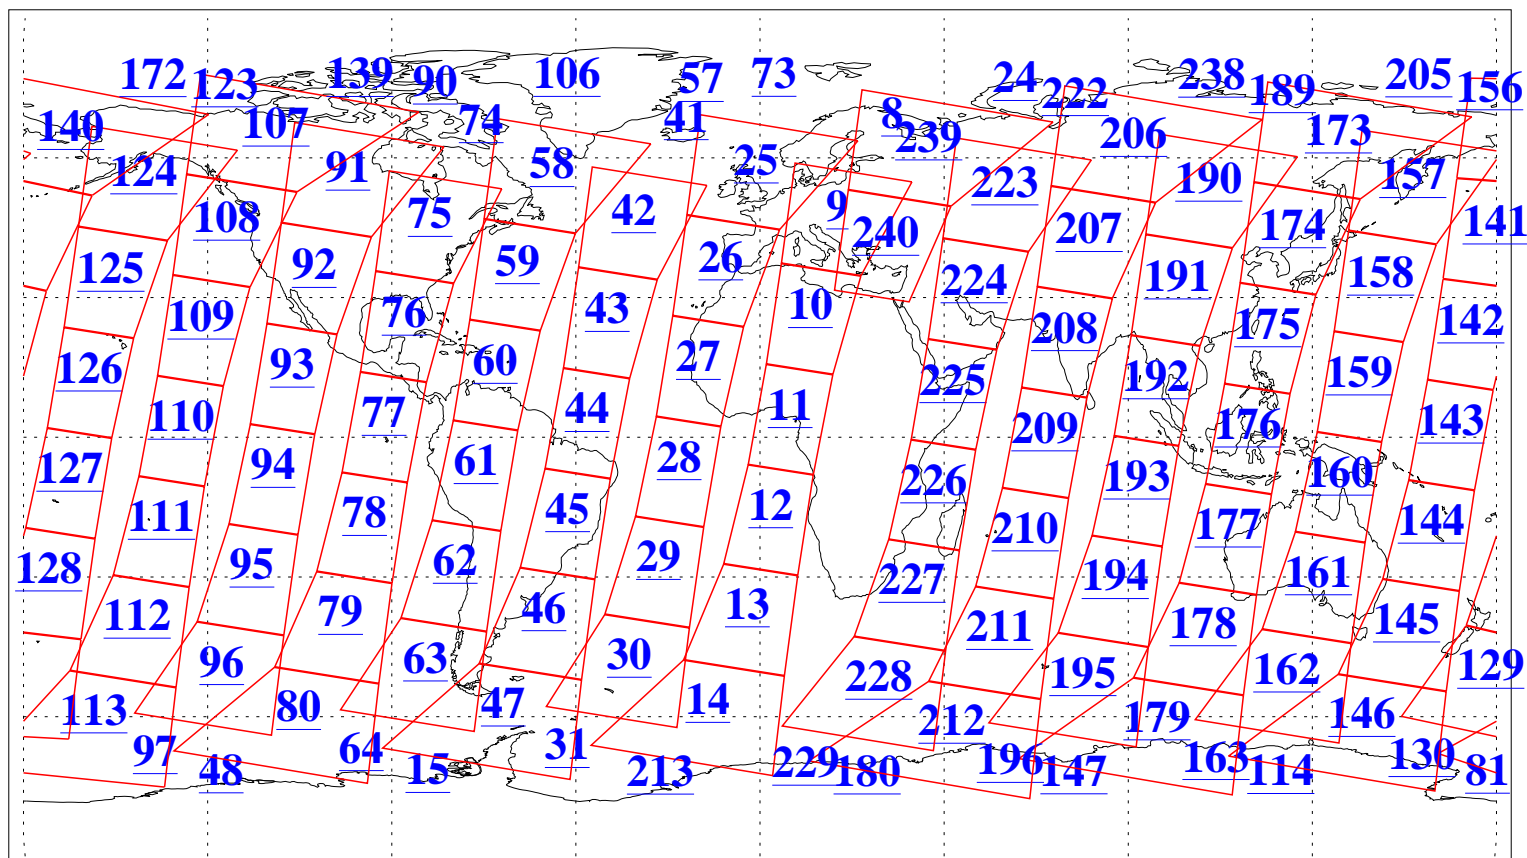

L1B Availability
AMSU Granules: 240
HSB Granules: 0
AIRS Granules: 240

9 Sep 2015
DoY 252
Aqua Day 4876
Granules: 1 to 120

Granules: 121 to 240

Legend: AMSU Available, HSB Available, AIRS Available

L1B Availability
AMSU Granules: 240
HSB Granules: 0
AIRS Granules: 240

9 Sep 2015
DoY 252
Aqua Day 4876

Ascending Granules

Descending Granules

Legend: AMSU Available, HSB Available, AIRS Available

L1B Availability
 AMSU Granules: 240
 HSB Granules: 0
 AIRS Granules: 240

9 Sep 2015
 DoY 252
 Aqua Day 4876

Northern Hemisphere Granules

Southern Hemisphere Granules

Legend: AMSU Available, HSB Available, AIRS Available