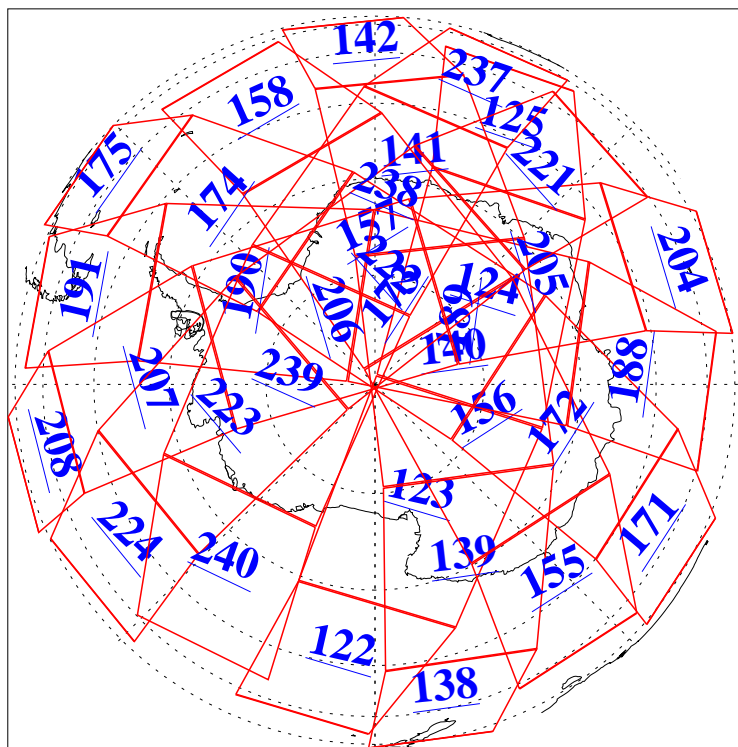

L1B Availability  
AMSU Granules: 240  
HSB Granules: 0  
AIRS Granules: 240

8 Sep 2015  
DoY 251  
Aqua Day 4875  
Granules: 1 to 120

Granules: 121 to 240

Legend: AMSU Available, HSB Available, AIRS Available

L1B Availability  
AMSU Granules: 240  
HSB Granules: 0  
AIRS Granules: 240

8 Sep 2015  
DoY 251  
Aqua Day 4875

Ascending Granules

Descending Granules

Legend: AMSU Available, HSB Available, AIRS Available

L1B Availability  
 AMSU Granules: 240  
 HSB Granules: 0  
 AIRS Granules: 240

8 Sep 2015  
 DoY 251  
 Aqua Day 4875

Northern Hemisphere Granules

Southern Hemisphere Granules

Legend: AMSU Available, HSB Available, AIRS Available