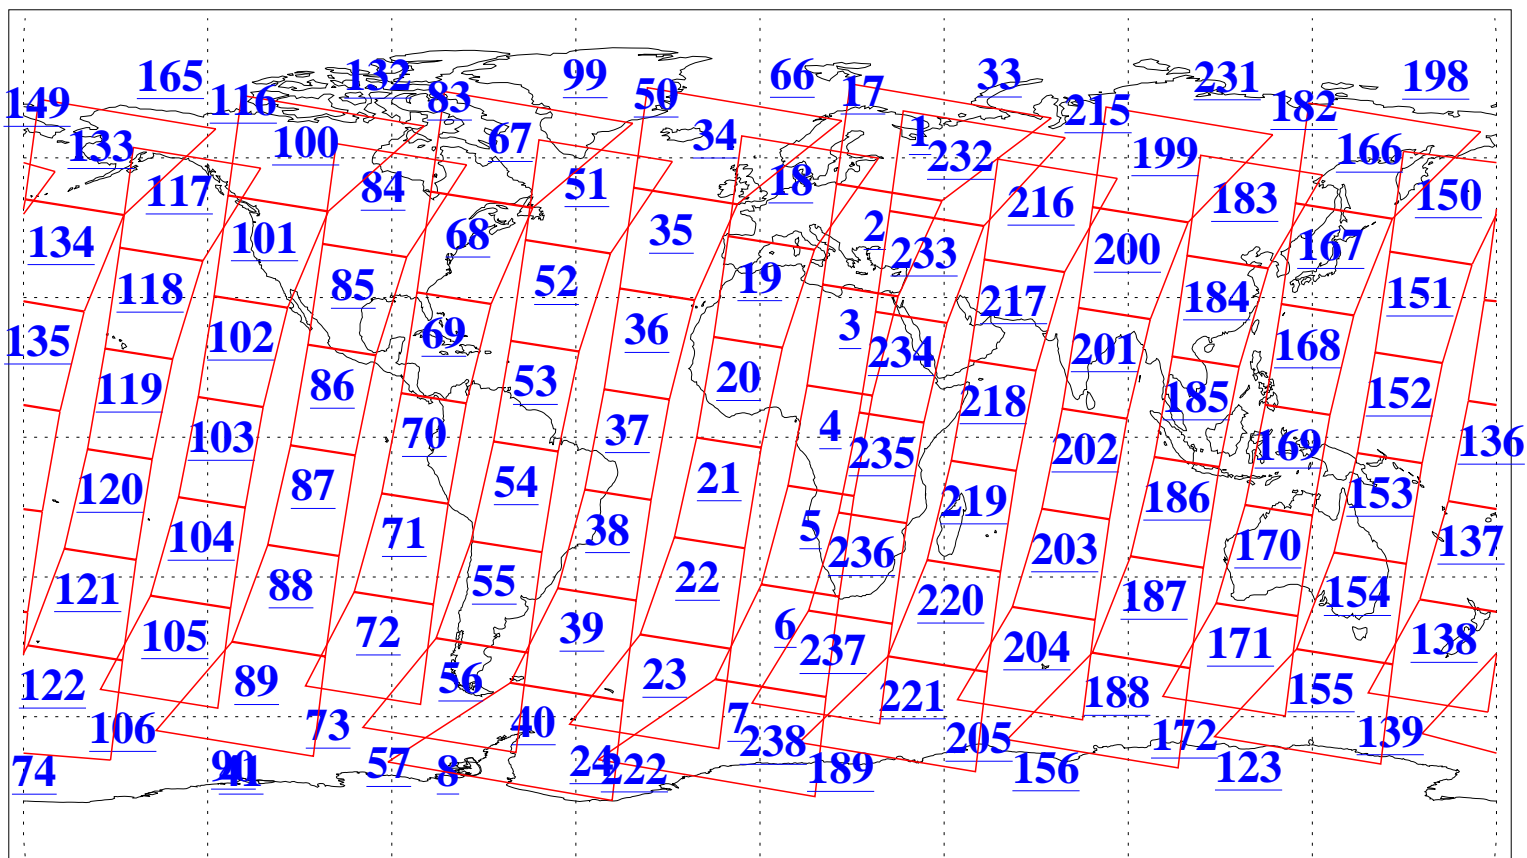

L1B Availability  
AMSU Granules: 240  
HSB Granules: 0  
AIRS Granules: 240

8 Sep 2015  
DoY 251  
Aqua Day 4875  
Granules: 1 to 120

Granules: 121 to 240

Legend: AMSU Available, HSB Available, AIRS Available

L1B Availability  
AMSU Granules: 240  
HSB Granules: 0  
AIRS Granules: 240

8 Sep 2015  
DoY 251  
Aqua Day 4875

Ascending Granules

Descending Granules

Legend: AMSU Available, HSB Available, AIRS Available

L1B Availability  
 AMSU Granules: 240  
 HSB Granules: 0  
 AIRS Granules: 240

8 Sep 2015  
 DoY 251  
 Aqua Day 4875

Northern Hemisphere Granules

Southern Hemisphere Granules

Legend: AMSU Available, HSB Available, AIRS Available