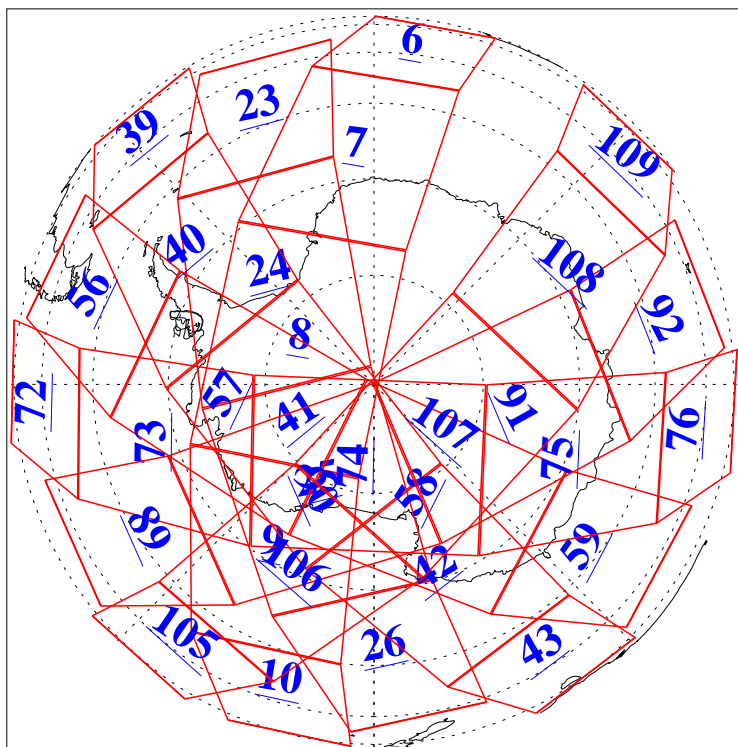

L1B Availability  
AMSU Granules: 240  
HSB Granules: 0  
AIRS Granules: 240

8 Sep 2015  
DoY 251  
Aqua Day 4875  
Granules: 1 to 120

Granules: 121 to 240

Legend: AMSU Available, HSB Available, AIRS Available

L1B Availability  
AMSU Granules: 240  
HSB Granules: 0  
AIRS Granules: 240

8 Sep 2015  
DoY 251  
Aqua Day 4875

Ascending Granules

Descending Granules

Legend: AMSU Available, HSB Available, AIRS Available

L1B Availability  
 AMSU Granules: 240  
 HSB Granules: 0  
 AIRS Granules: 240

8 Sep 2015  
 DoY 251  
 Aqua Day 4875

Northern Hemisphere Granules

Southern Hemisphere Granules

Legend: AMSU Available, HSB Available, AIRS Available