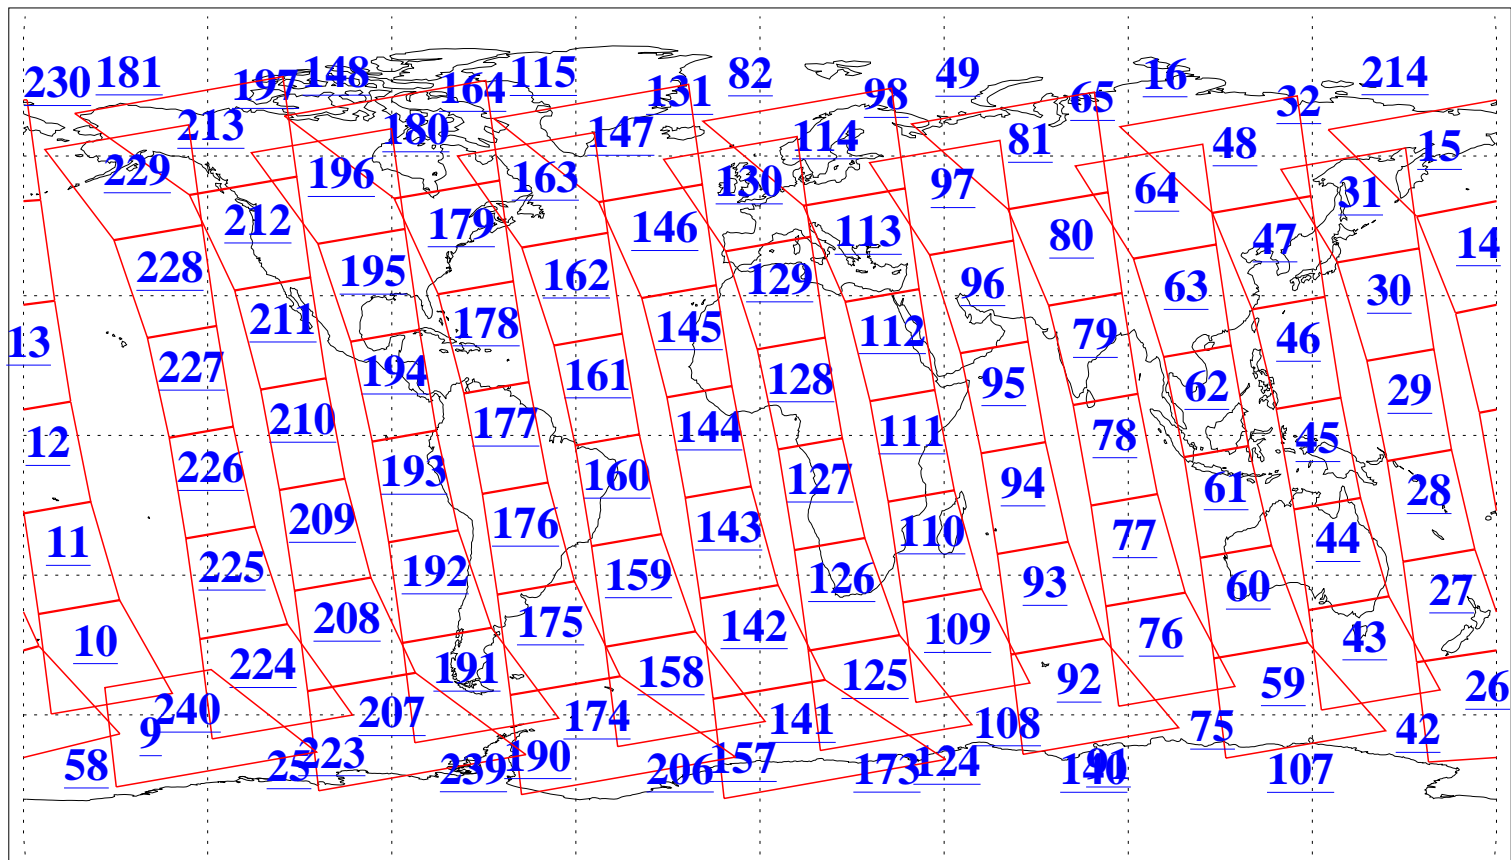

L1B Availability  
AMSU Granules: 240  
HSB Granules: 0  
AIRS Granules: 240

8 Sep 2015  
DoY 251  
Aqua Day 4875  
Granules: 1 to 120

Granules: 121 to 240

Legend: AMSU Available, HSB Available, AIRS Available

L1B Availability  
AMSU Granules: 240  
HSB Granules: 0  
AIRS Granules: 240

8 Sep 2015  
DoY 251  
Aqua Day 4875

Ascending Granules

Descending Granules

Legend: AMSU Available, HSB Available, AIRS Available

L1B Availability  
 AMSU Granules: 240  
 HSB Granules: 0  
 AIRS Granules: 240

8 Sep 2015  
 DoY 251  
 Aqua Day 4875

Northern Hemisphere Granules

Southern Hemisphere Granules

Legend: AMSU Available, HSB Available, AIRS Available