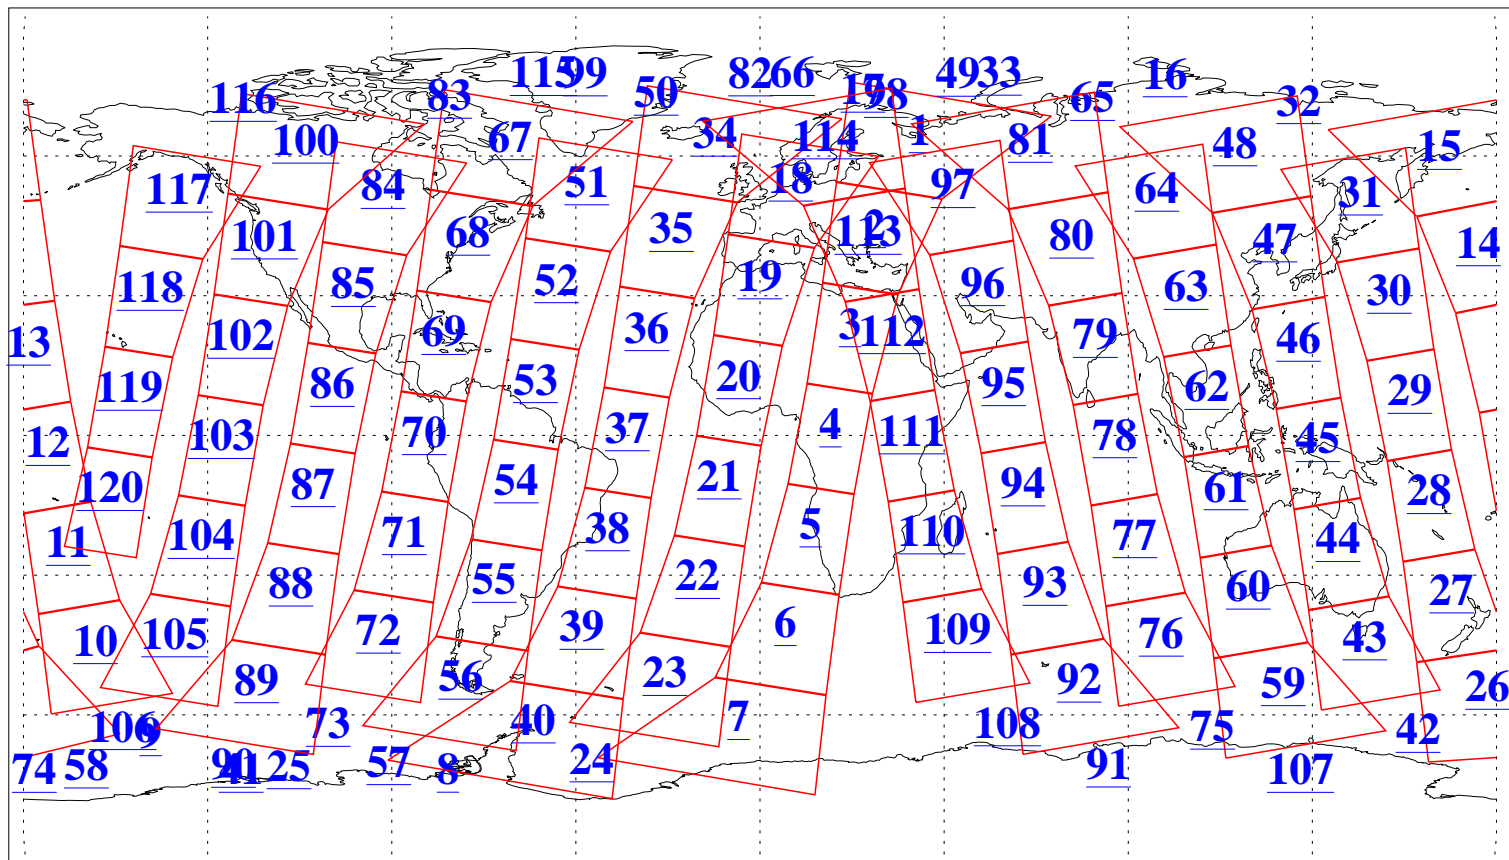

L1B Availability  
AMSU Granules: 240  
HSB Granules: 0  
AIRS Granules: 240

8 Sep 2015  
DoY 251  
Aqua Day 4875  
Granules: 1 to 120

Granules: 121 to 240

Legend: AMSU Available, HSB Available, AIRS Available

L1B Availability  
AMSU Granules: 240  
HSB Granules: 0  
AIRS Granules: 240

8 Sep 2015  
DoY 251  
Aqua Day 4875

Ascending Granules

Descending Granules

Legend: AMSU Available, HSB Available, AIRS Available

L1B Availability  
 AMSU Granules: 240  
 HSB Granules: 0  
 AIRS Granules: 240

8 Sep 2015  
 DoY 251  
 Aqua Day 4875

Northern Hemisphere Granules

Southern Hemisphere Granules

Legend: AMSU Available, HSB Available, AIRS Available