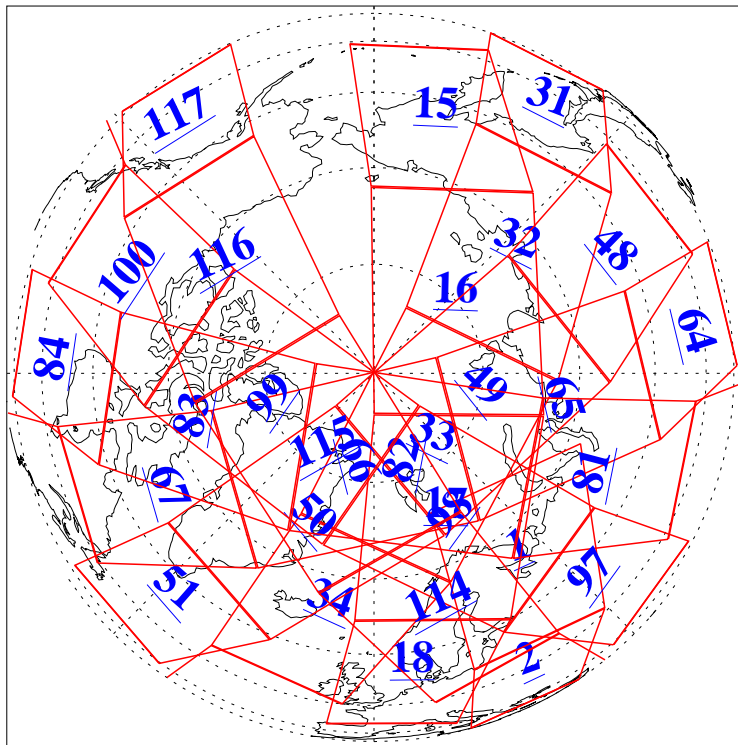

L1B Availability  
AMSU Granules: 240  
HSB Granules: 0  
AIRS Granules: 240

8 Sep 2015  
DoY 251  
Aqua Day 4875  
Granules: 1 to 120

Granules: 121 to 240

Legend: AMSU Available, HSB Available, AIRS Available

L1B Availability  
AMSU Granules: 240  
HSB Granules: 0  
AIRS Granules: 240

8 Sep 2015  
DoY 251  
Aqua Day 4875

Ascending Granules

Descending Granules

Legend: AMSU Available, HSB Available, AIRS Available

L1B Availability  
 AMSU Granules: 240  
 HSB Granules: 0  
 AIRS Granules: 240

8 Sep 2015  
 DoY 251  
 Aqua Day 4875

Northern Hemisphere Granules

Southern Hemisphere Granules

Legend: AMSU Available, HSB Available, AIRS Available