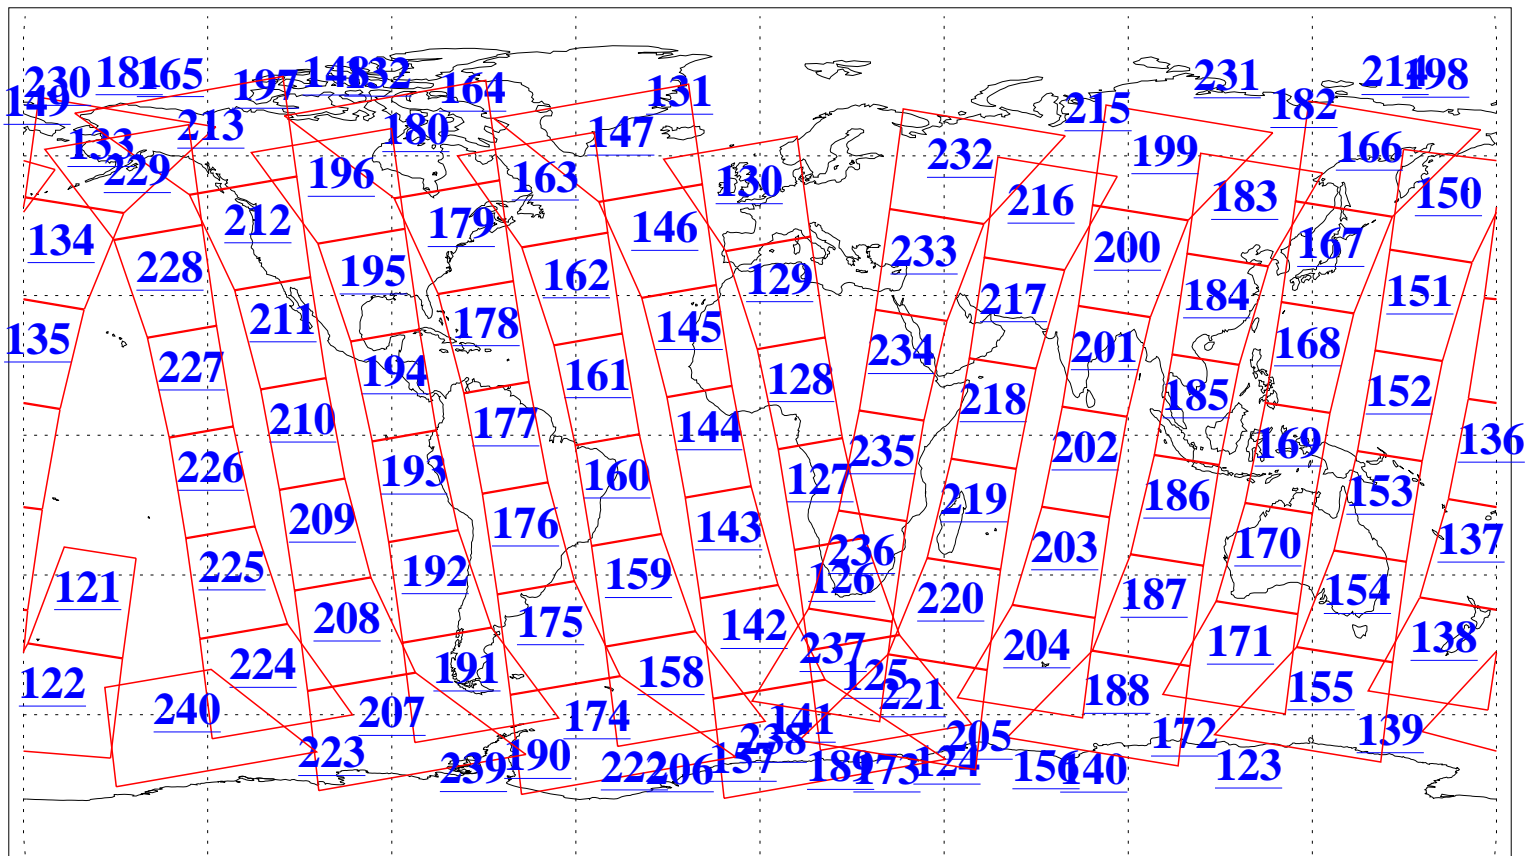

L1B Availability  
AMSU Granules: 240  
HSB Granules: 0  
AIRS Granules: 240

8 Sep 2015  
DoY 251  
Aqua Day 4875  
Granules: 1 to 120

Granules: 121 to 240

Legend: AMSU Available, HSB Available, AIRS Available

L1B Availability  
AMSU Granules: 240  
HSB Granules: 0  
AIRS Granules: 240

8 Sep 2015  
DoY 251  
Aqua Day 4875

Ascending Granules

Descending Granules

Legend: AMSU Available, HSB Available, AIRS Available

L1B Availability  
 AMSU Granules: 240  
 HSB Granules: 0  
 AIRS Granules: 240

8 Sep 2015  
 DoY 251  
 Aqua Day 4875

Northern Hemisphere Granules

Southern Hemisphere Granules

Legend: AMSU Available, HSB Available, AIRS Available