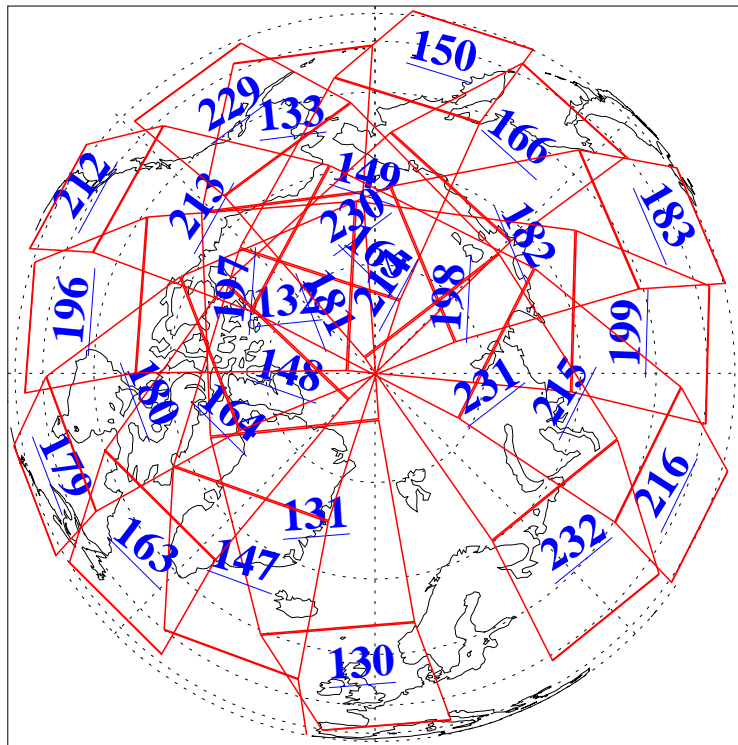

L1B Availability  
AMSU Granules: 240  
HSB Granules: 0  
AIRS Granules: 240

8 Sep 2015  
DoY 251  
Aqua Day 4875  
Granules: 1 to 120

Granules: 121 to 240

Legend: AMSU Available, HSB Available, AIRS Available

L1B Availability  
AMSU Granules: 240  
HSB Granules: 0  
AIRS Granules: 240

8 Sep 2015  
DoY 251  
Aqua Day 4875

Ascending Granules

Descending Granules

Legend: AMSU Available, HSB Available, AIRS Available

L1B Availability  
 AMSU Granules: 240  
 HSB Granules: 0  
 AIRS Granules: 240

8 Sep 2015  
 DoY 251  
 Aqua Day 4875

Northern Hemisphere Granules

Southern Hemisphere Granules

Legend: AMSU Available, HSB Available, AIRS Available