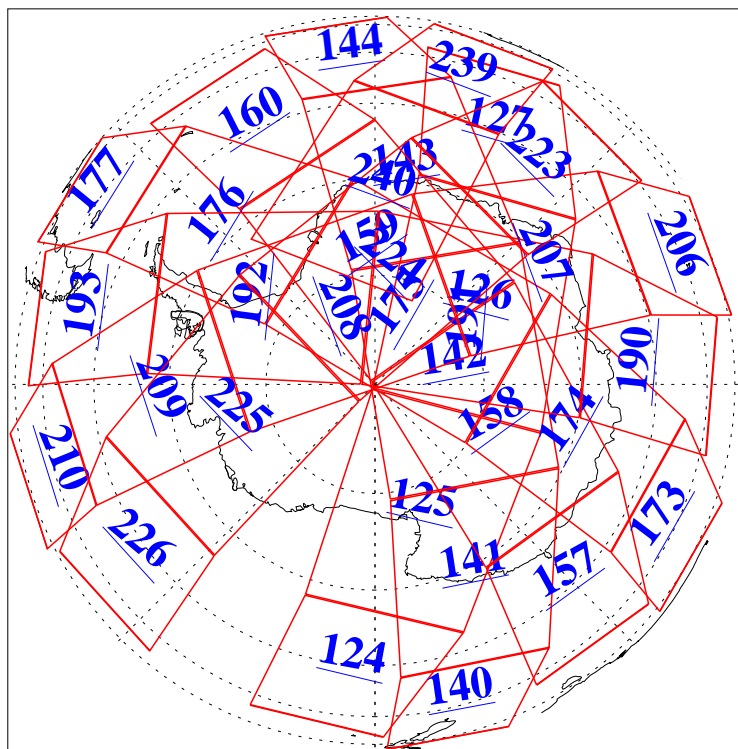

L1B Availability
AMSU Granules: 240
HSB Granules: 0
AIRS Granules: 240

6 Sep 2015
DoY 249
Aqua Day 4873
Granules: 1 to 120

Granules: 121 to 240

Legend: AMSU Available, HSB Available, AIRS Available

L1B Availability
AMSU Granules: 240
HSB Granules: 0
AIRS Granules: 240

6 Sep 2015
DoY 249
Aqua Day 4873

Ascending Granules

Descending Granules

Legend: AMSU Available, HSB Available, AIRS Available

L1B Availability
 AMSU Granules: 240
 HSB Granules: 0
 AIRS Granules: 240

6 Sep 2015
 DoY 249
 Aqua Day 4873

Northern Hemisphere Granules

Southern Hemisphere Granules

Legend: AMSU Available, HSB Available, AIRS Available