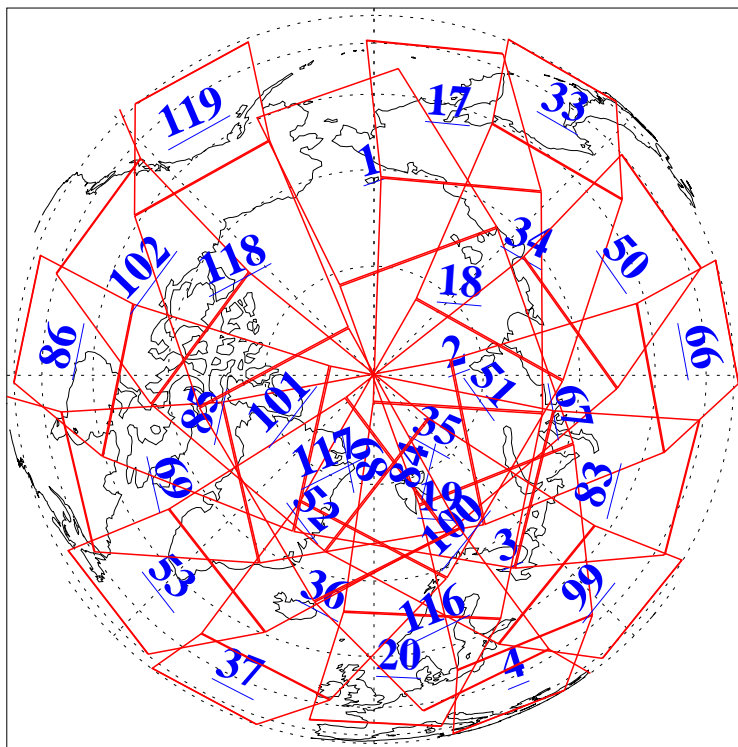

L1B Availability
AMSU Granules: 240
HSB Granules: 0
AIRS Granules: 240

6 Sep 2015
DoY 249
Aqua Day 4873
Granules: 1 to 120

Granules: 121 to 240

Legend: AMSU Available, HSB Available, AIRS Available

L1B Availability
AMSU Granules: 240
HSB Granules: 0
AIRS Granules: 240

6 Sep 2015
DoY 249
Aqua Day 4873

Ascending Granules

Descending Granules

Legend: AMSU Available, HSB Available, AIRS Available

L1B Availability
 AMSU Granules: 240
 HSB Granules: 0
 AIRS Granules: 240

6 Sep 2015
 DoY 249
 Aqua Day 4873

Northern Hemisphere Granules

Southern Hemisphere Granules

Legend: AMSU Available, HSB Available, AIRS Available