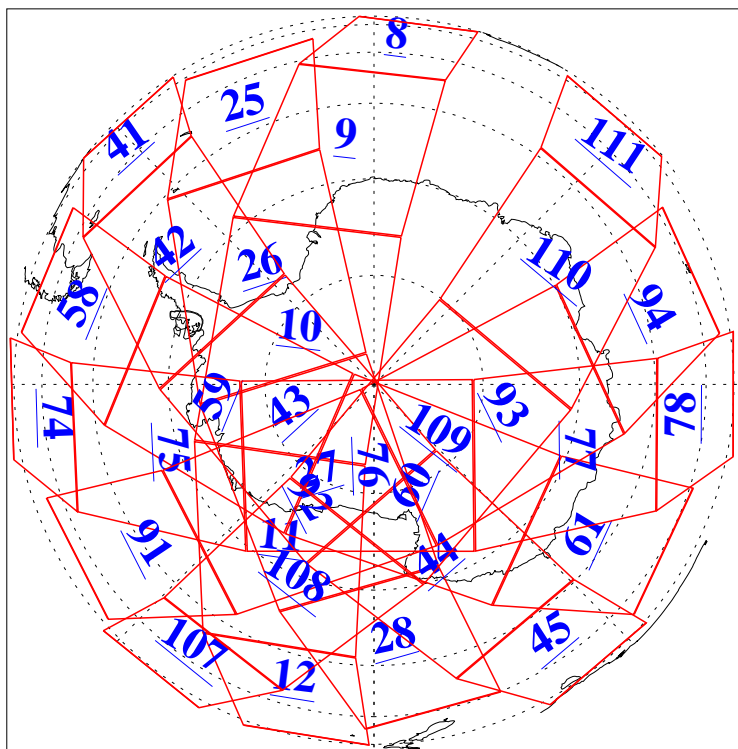

L1B Availability
AMSU Granules: 240
HSB Granules: 0
AIRS Granules: 240

6 Sep 2015
DoY 249
Aqua Day 4873
Granules: 1 to 120

Granules: 121 to 240

Legend: AMSU Available, HSB Available, AIRS Available

L1B Availability
AMSU Granules: 240
HSB Granules: 0
AIRS Granules: 240

6 Sep 2015
DoY 249
Aqua Day 4873

Ascending Granules

Descending Granules

Legend: AMSU Available, HSB Available, AIRS Available

L1B Availability
 AMSU Granules: 240
 HSB Granules: 0
 AIRS Granules: 240

6 Sep 2015
 DoY 249
 Aqua Day 4873

Northern Hemisphere Granules

Southern Hemisphere Granules

Legend: AMSU Available, HSB Available, AIRS Available