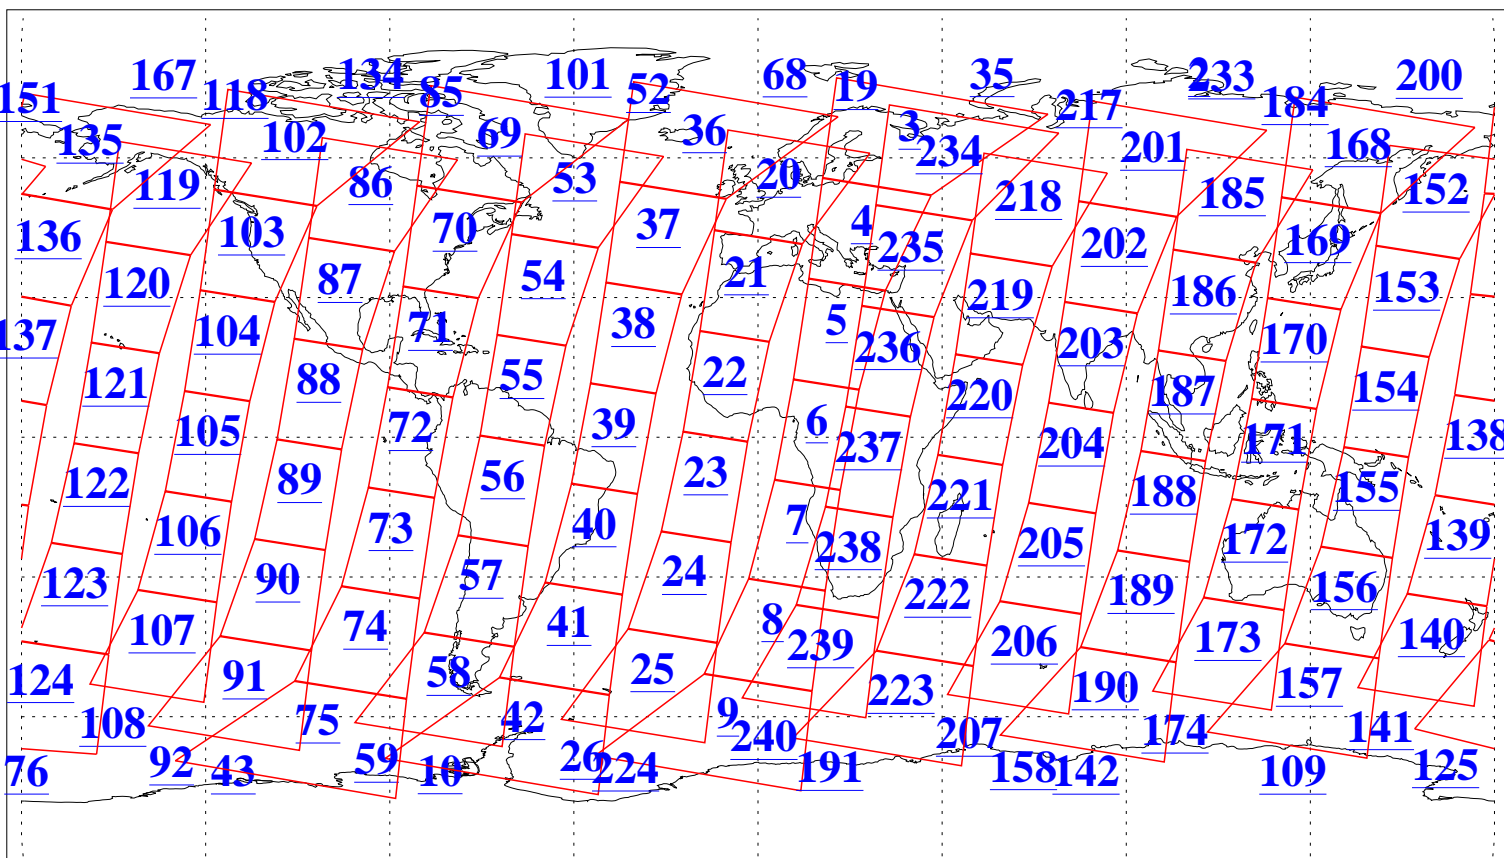

L1B Availability
AMSU Granules: 240
HSB Granules: 0
AIRS Granules: 240

6 Sep 2015
DoY 249
Aqua Day 4873
Granules: 1 to 120

Granules: 121 to 240

Legend: AMSU Available, HSB Available, AIRS Available

L1B Availability
AMSU Granules: 240
HSB Granules: 0
AIRS Granules: 240

6 Sep 2015
DoY 249
Aqua Day 4873

Ascending Granules

Descending Granules

Legend: AMSU Available, HSB Available, AIRS Available

L1B Availability
 AMSU Granules: 240
 HSB Granules: 0
 AIRS Granules: 240

6 Sep 2015
 DoY 249
 Aqua Day 4873

Northern Hemisphere Granules

Southern Hemisphere Granules

Legend: AMSU Available, HSB Available, AIRS Available