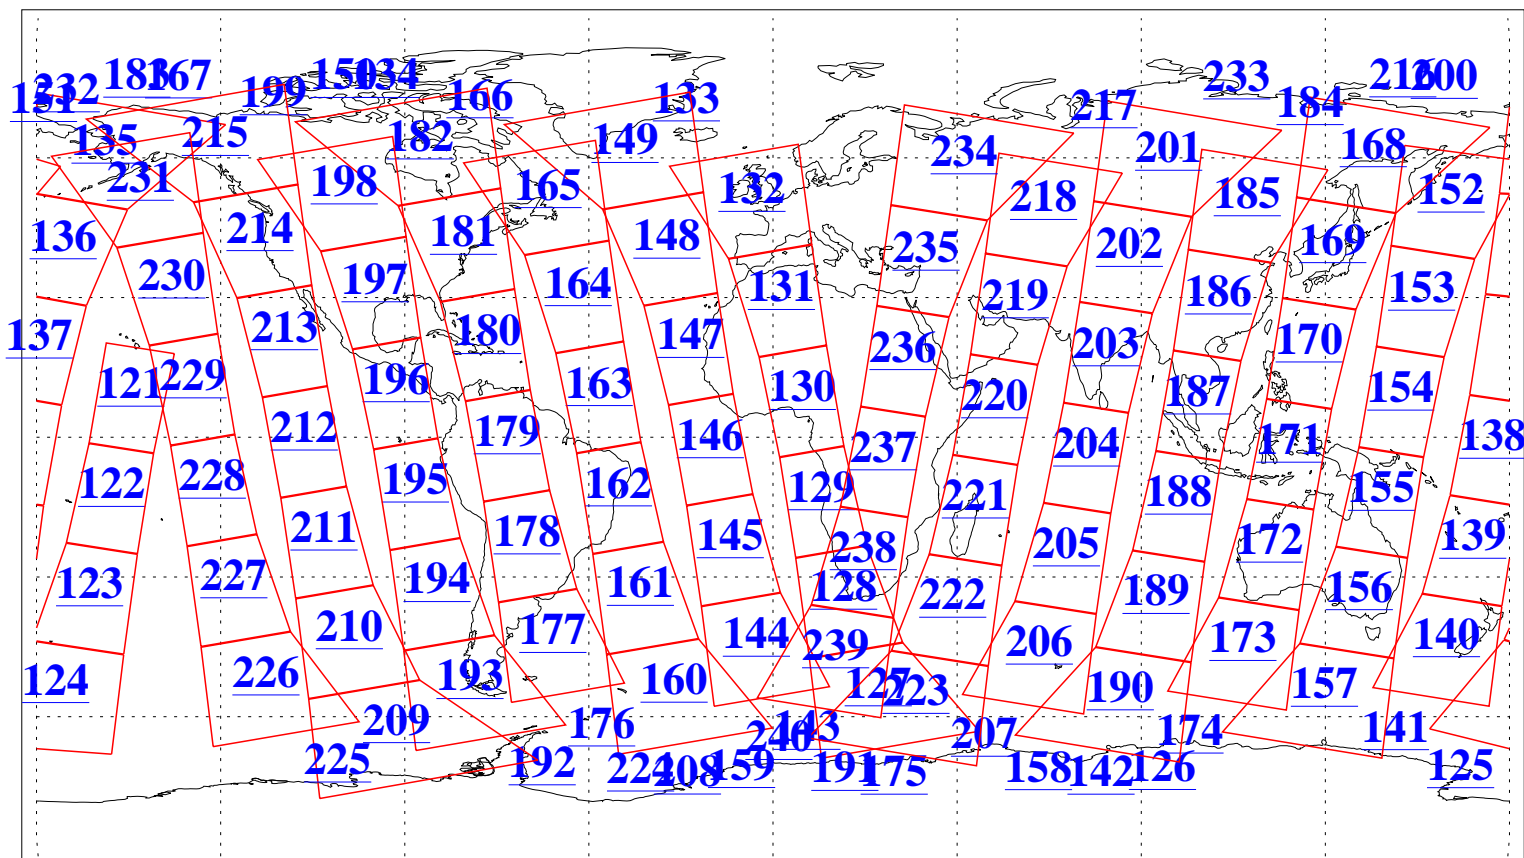

L1B Availability
AMSU Granules: 240
HSB Granules: 0
AIRS Granules: 240

6 Sep 2015
DoY 249
Aqua Day 4873
Granules: 1 to 120

Granules: 121 to 240

Legend: AMSU Available, HSB Available, AIRS Available

L1B Availability
AMSU Granules: 240
HSB Granules: 0
AIRS Granules: 240

6 Sep 2015
DoY 249
Aqua Day 4873

Ascending Granules

Descending Granules

Legend: AMSU Available, HSB Available, AIRS Available

L1B Availability
 AMSU Granules: 240
 HSB Granules: 0
 AIRS Granules: 240

6 Sep 2015
 DoY 249
 Aqua Day 4873

Northern Hemisphere Granules

Southern Hemisphere Granules

Legend: AMSU Available, HSB Available, AIRS Available