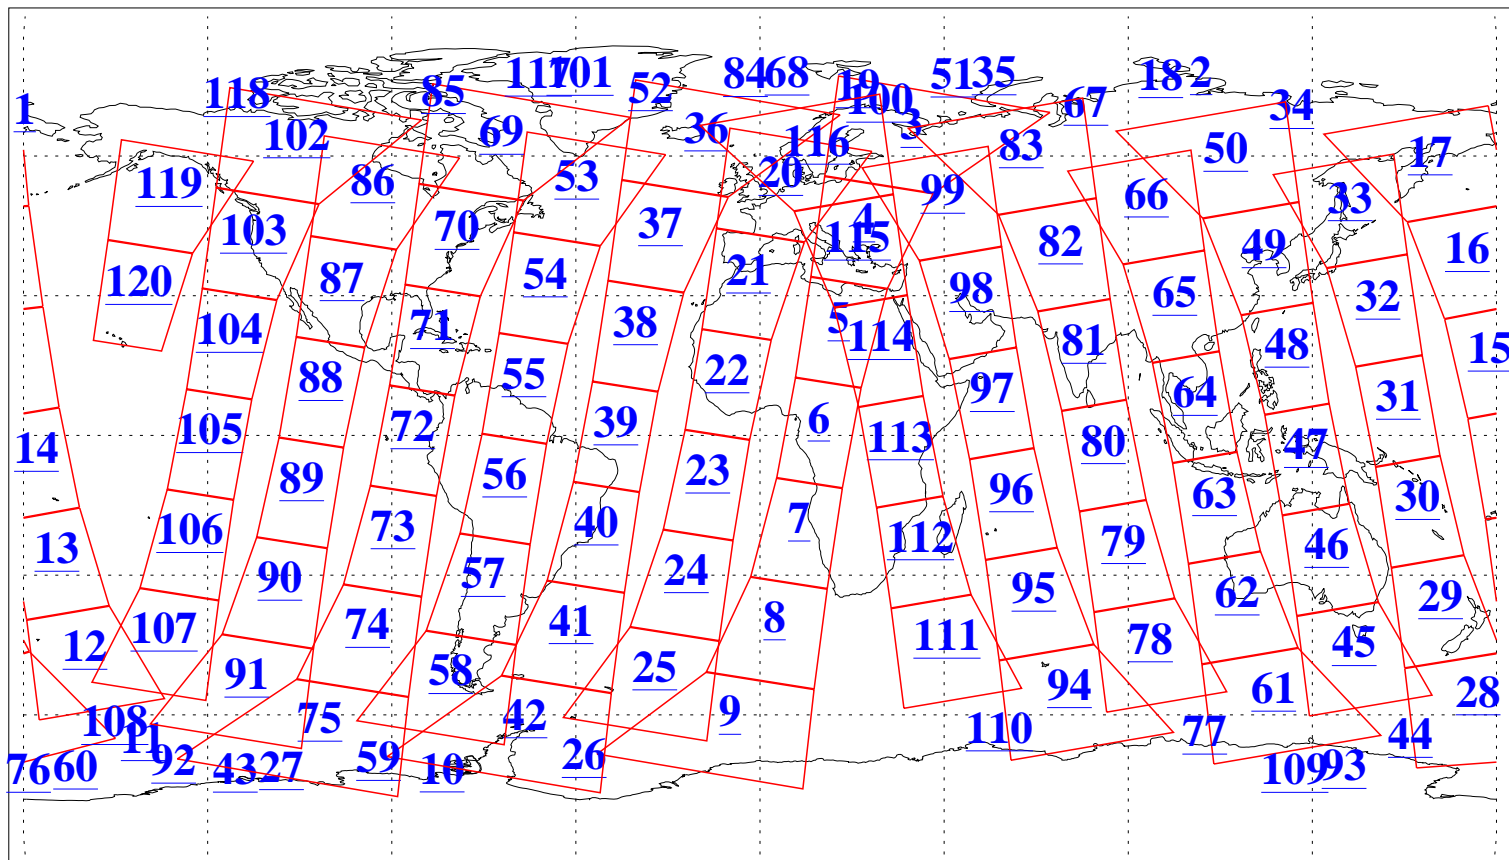

L1B Availability
AMSU Granules: 240
HSB Granules: 0
AIRS Granules: 240

6 Sep 2015
DoY 249
Aqua Day 4873
Granules: 1 to 120

Granules: 121 to 240

Legend: AMSU Available, HSB Available, AIRS Available

L1B Availability
AMSU Granules: 240
HSB Granules: 0
AIRS Granules: 240

6 Sep 2015
DoY 249
Aqua Day 4873

Ascending Granules

Descending Granules

Legend: AMSU Available, HSB Available, AIRS Available

L1B Availability
 AMSU Granules: 240
 HSB Granules: 0
 AIRS Granules: 240

6 Sep 2015
 DoY 249
 Aqua Day 4873

Northern Hemisphere Granules

Southern Hemisphere Granules

Legend: AMSU Available, HSB Available, AIRS Available