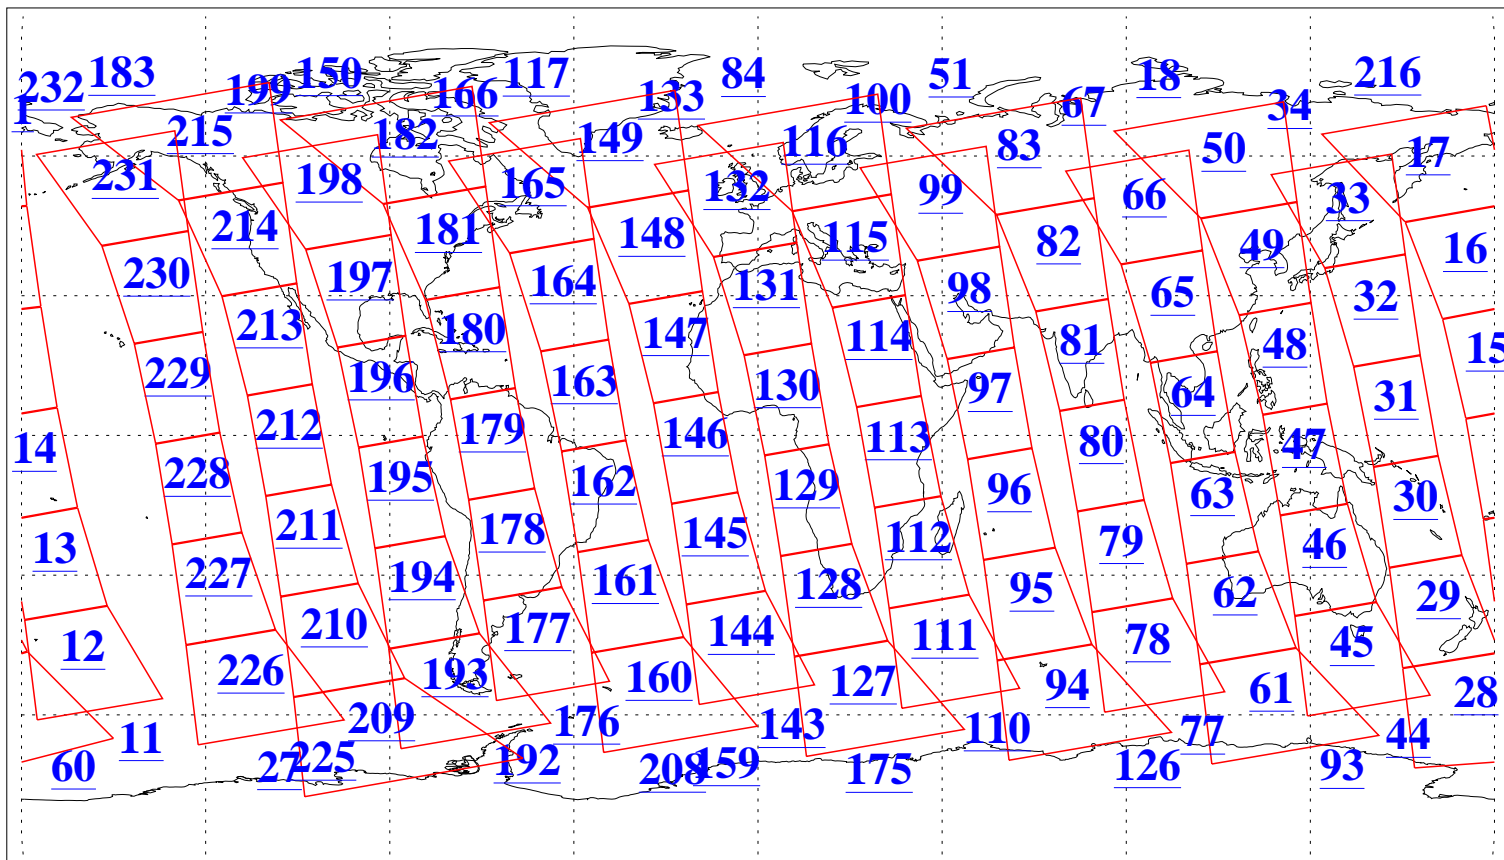

L1B Availability
AMSU Granules: 240
HSB Granules: 0
AIRS Granules: 240

6 Sep 2015
DoY 249
Aqua Day 4873
Granules: 1 to 120

Granules: 121 to 240

Legend: AMSU Available, HSB Available, AIRS Available

L1B Availability
AMSU Granules: 240
HSB Granules: 0
AIRS Granules: 240

6 Sep 2015
DoY 249
Aqua Day 4873

Ascending Granules

Descending Granules

Legend: AMSU Available, HSB Available, AIRS Available

L1B Availability
 AMSU Granules: 240
 HSB Granules: 0
 AIRS Granules: 240

6 Sep 2015
 DoY 249
 Aqua Day 4873

Northern Hemisphere Granules

Southern Hemisphere Granules

Legend: AMSU Available, HSB Available, AIRS Available