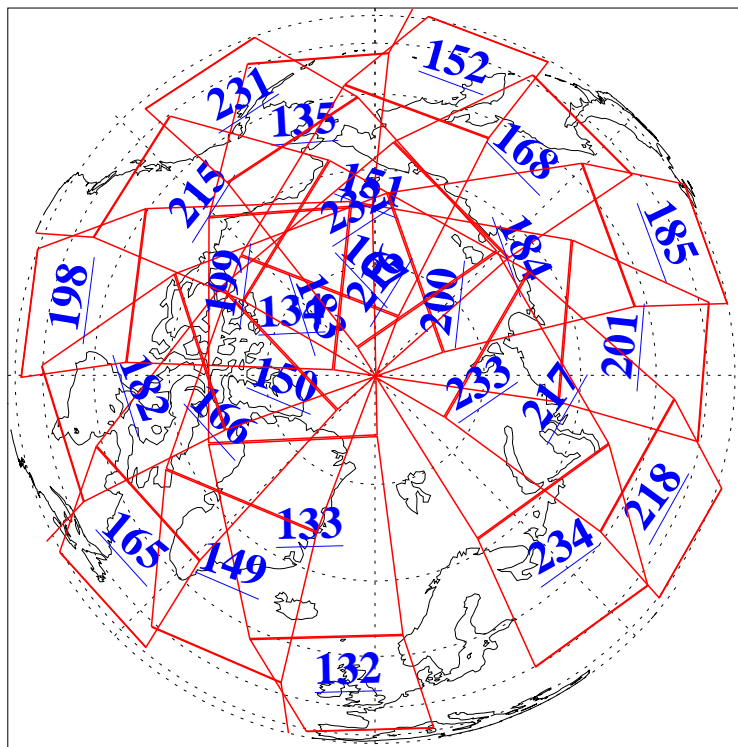

6 Sep 2015
DoY 249
Aqua Day 4873

Ascending Granules

Descending Granules

Legend: AMSU Available, HSB Available, AIRS Available

L1B Availability
 AMSU Granules: 240
 HSB Granules: 0
 AIRS Granules: 240

6 Sep 2015
 DoY 249
 Aqua Day 4873

Northern Hemisphere Granules

Southern Hemisphere Granules

Legend: AMSU Available, HSB Available, AIRS Available