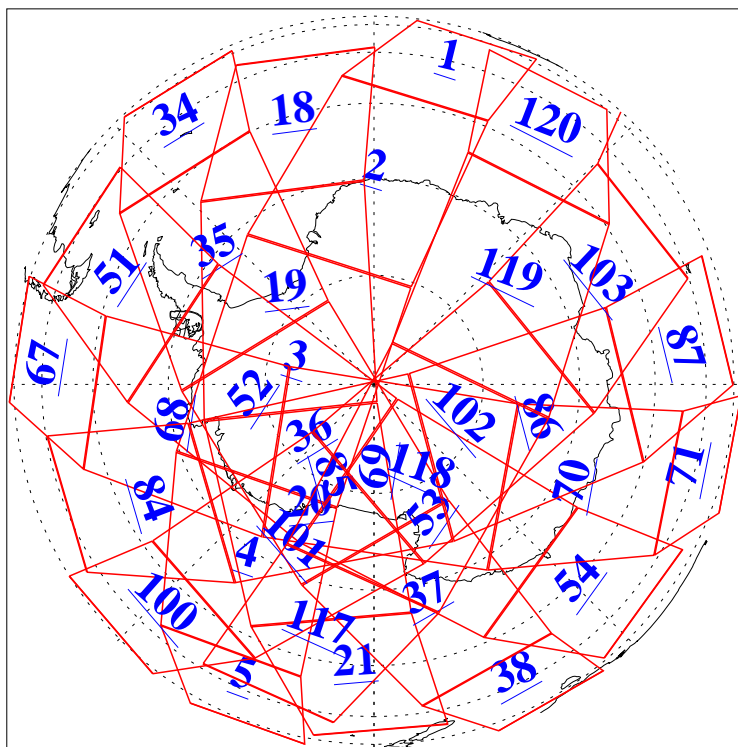

L1B Availability  
AMSU Granules: 240  
HSB Granules: 0  
AIRS Granules: 240

5 Sep 2015  
DoY 248  
Aqua Day 4872  
Granules: 1 to 120

Granules: 121 to 240

Legend: AMSU Available, HSB Available, AIRS Available

L1B Availability  
AMSU Granules: 240  
HSB Granules: 0  
AIRS Granules: 240

5 Sep 2015  
DoY 248  
Aqua Day 4872

Ascending Granules

Descending Granules

Legend: AMSU Available, HSB Available, AIRS Available

L1B Availability  
 AMSU Granules: 240  
 HSB Granules: 0  
 AIRS Granules: 240

5 Sep 2015  
 DoY 248  
 Aqua Day 4872

Northern Hemisphere Granules

Southern Hemisphere Granules

Legend: AMSU Available, HSB Available, AIRS Available