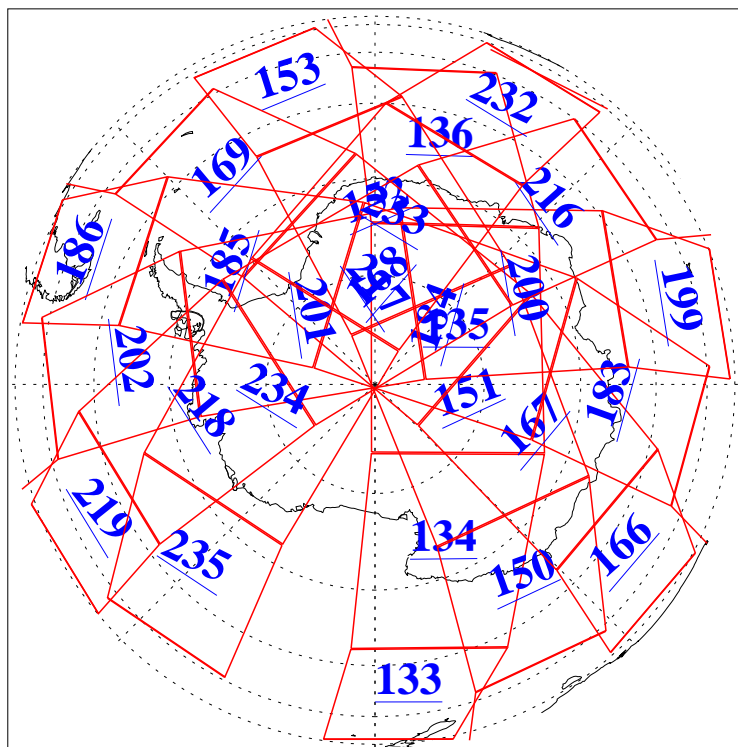

L1B Availability  
AMSU Granules: 240  
HSB Granules: 0  
AIRS Granules: 240

5 Sep 2015  
DoY 248  
Aqua Day 4872  
Granules: 1 to 120

Granules: 121 to 240

Legend: AMSU Available, HSB Available, AIRS Available

L1B Availability  
AMSU Granules: 240  
HSB Granules: 0  
AIRS Granules: 240

5 Sep 2015  
DoY 248  
Aqua Day 4872

Ascending Granules

Descending Granules

Legend: AMSU Available, HSB Available, AIRS Available

L1B Availability  
 AMSU Granules: 240  
 HSB Granules: 0  
 AIRS Granules: 240

5 Sep 2015  
 DoY 248  
 Aqua Day 4872

Northern Hemisphere Granules

Southern Hemisphere Granules

Legend: AMSU Available, HSB Available, AIRS Available