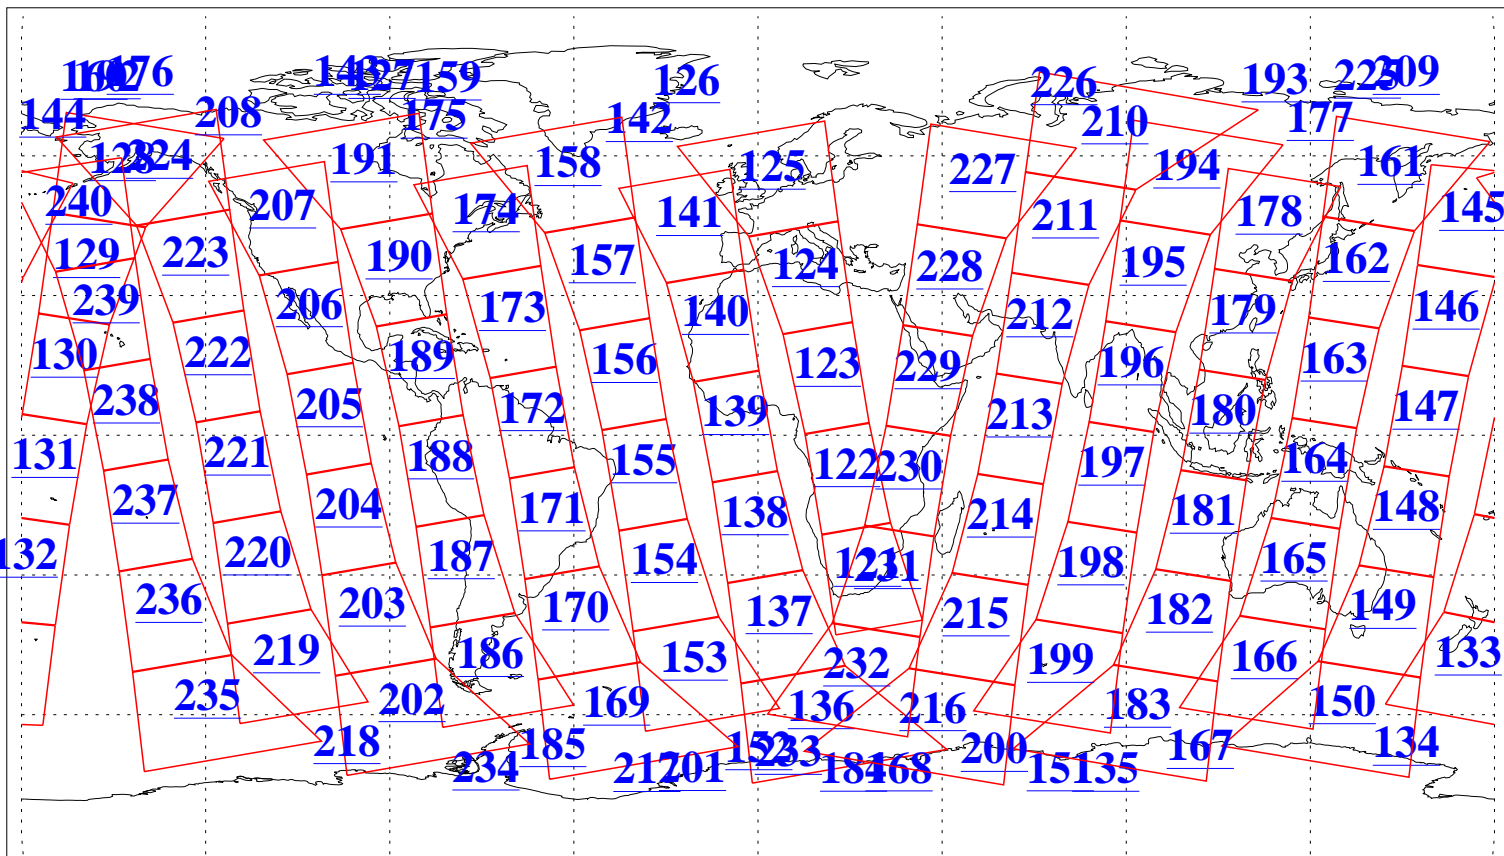

L1B Availability  
AMSU Granules: 240  
HSB Granules: 0  
AIRS Granules: 240

5 Sep 2015  
DoY 248  
Aqua Day 4872  
Granules: 1 to 120

Granules: 121 to 240

Legend: AMSU Available, HSB Available, AIRS Available

L1B Availability  
AMSU Granules: 240  
HSB Granules: 0  
AIRS Granules: 240

5 Sep 2015  
DoY 248  
Aqua Day 4872

Ascending Granules

Descending Granules

Legend: AMSU Available, HSB Available, AIRS Available

L1B Availability  
 AMSU Granules: 240  
 HSB Granules: 0  
 AIRS Granules: 240

5 Sep 2015  
 DoY 248  
 Aqua Day 4872

Northern Hemisphere Granules

Southern Hemisphere Granules

Legend: AMSU Available, HSB Available, AIRS Available