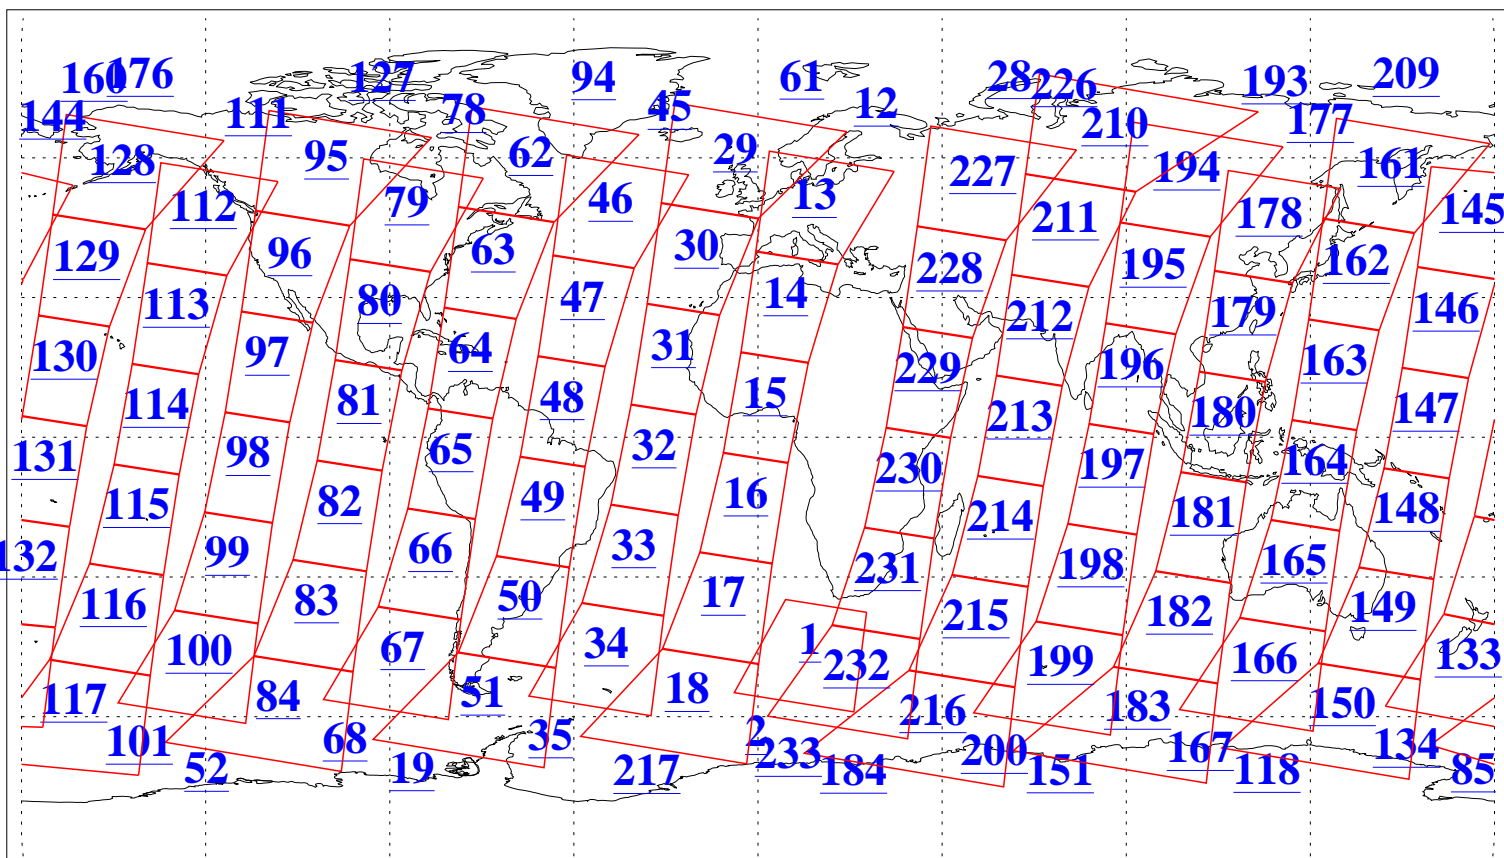

L1B Availability  
AMSU Granules: 240  
HSB Granules: 0  
AIRS Granules: 240

5 Sep 2015  
DoY 248  
Aqua Day 4872  
Granules: 1 to 120

Granules: 121 to 240

Legend: AMSU Available, HSB Available, AIRS Available

L1B Availability  
AMSU Granules: 240  
HSB Granules: 0  
AIRS Granules: 240

5 Sep 2015  
DoY 248  
Aqua Day 4872

Ascending Granules

Descending Granules

Legend: AMSU Available, HSB Available, AIRS Available

L1B Availability  
 AMSU Granules: 240  
 HSB Granules: 0  
 AIRS Granules: 240

5 Sep 2015  
 DoY 248  
 Aqua Day 4872

Northern Hemisphere Granules

Southern Hemisphere Granules

Legend: AMSU Available, HSB Available, AIRS Available