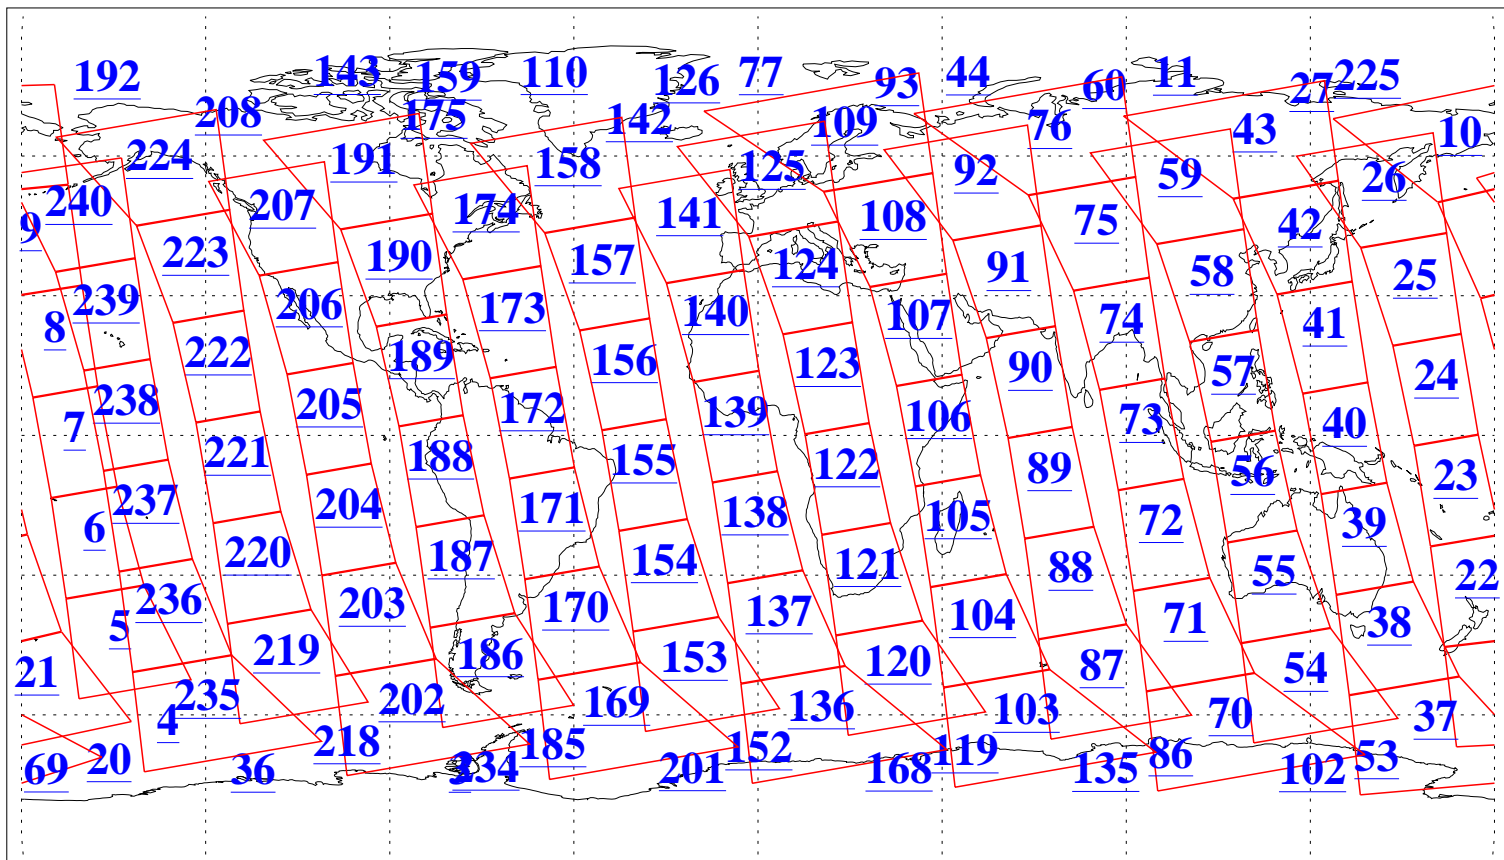

L1B Availability  
AMSU Granules: 240  
HSB Granules: 0  
AIRS Granules: 240

5 Sep 2015  
DoY 248  
Aqua Day 4872  
Granules: 1 to 120

Granules: 121 to 240

Legend: AMSU Available, HSB Available, AIRS Available

L1B Availability  
AMSU Granules: 240  
HSB Granules: 0  
AIRS Granules: 240

5 Sep 2015  
DoY 248  
Aqua Day 4872

Ascending Granules

Descending Granules

Legend: AMSU Available, HSB Available, AIRS Available

L1B Availability  
 AMSU Granules: 240  
 HSB Granules: 0  
 AIRS Granules: 240

5 Sep 2015  
 DoY 248  
 Aqua Day 4872

Northern Hemisphere Granules

Southern Hemisphere Granules

Legend: AMSU Available, HSB Available, AIRS Available