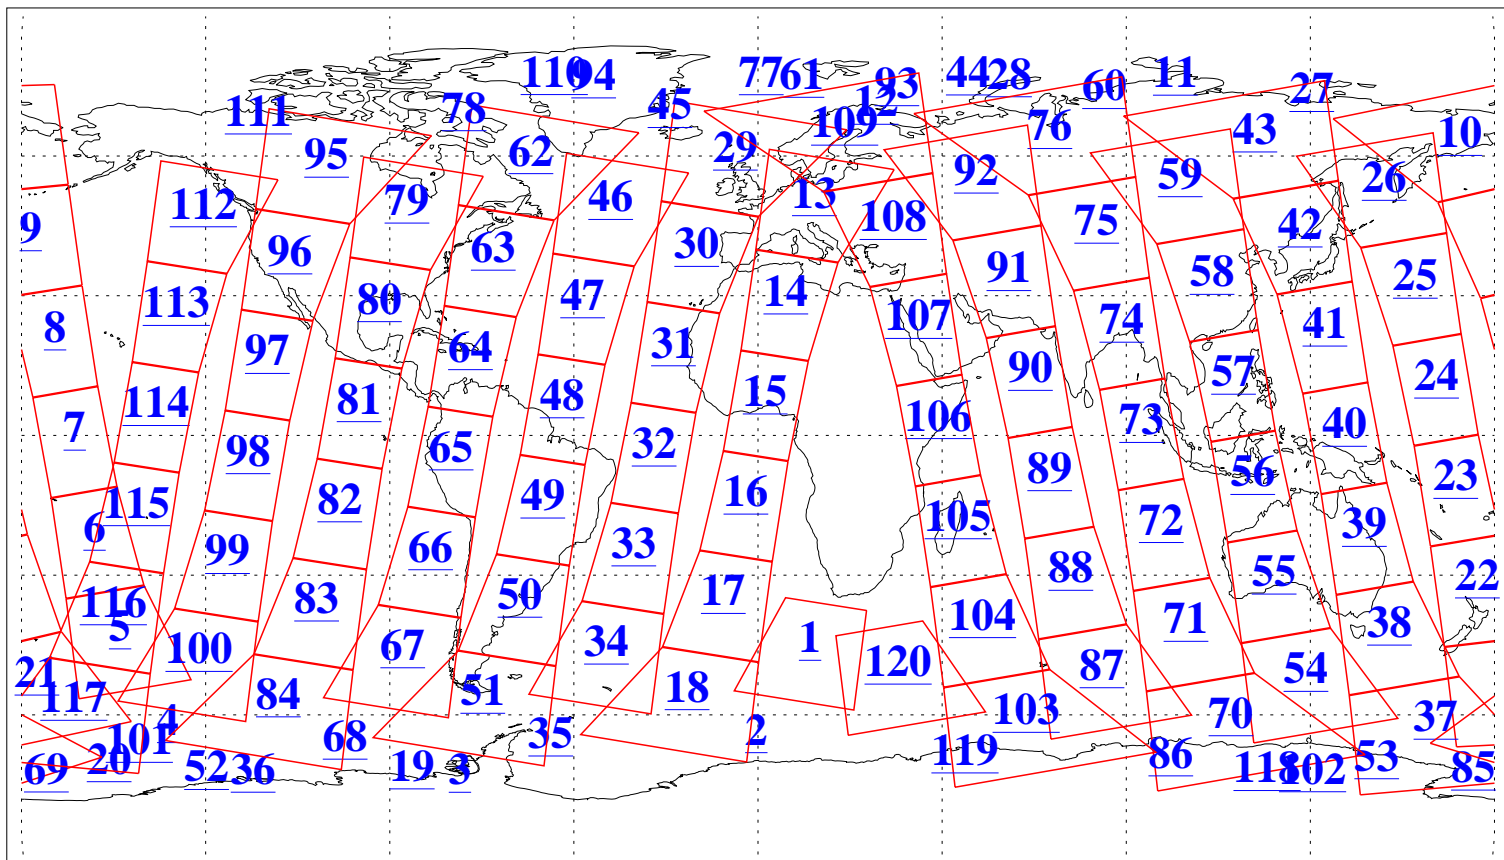

L1B Availability  
AMSU Granules: 240  
HSB Granules: 0  
AIRS Granules: 240

5 Sep 2015  
DoY 248  
Aqua Day 4872  
Granules: 1 to 120

Granules: 121 to 240

Legend: AMSU Available, HSB Available, AIRS Available

L1B Availability  
AMSU Granules: 240  
HSB Granules: 0  
AIRS Granules: 240

5 Sep 2015  
DoY 248  
Aqua Day 4872

Ascending Granules

Descending Granules

Legend: AMSU Available, HSB Available, AIRS Available

L1B Availability  
 AMSU Granules: 240  
 HSB Granules: 0  
 AIRS Granules: 240

5 Sep 2015  
 DoY 248  
 Aqua Day 4872

Northern Hemisphere Granules

Southern Hemisphere Granules

Legend: AMSU Available, HSB Available, AIRS Available