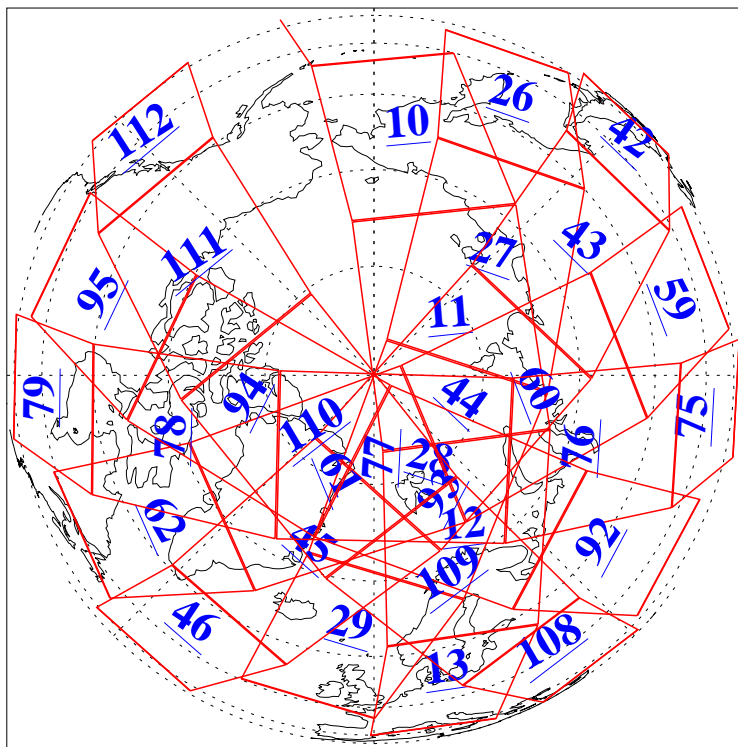

L1B Availability  
AMSU Granules: 240  
HSB Granules: 0  
AIRS Granules: 240

5 Sep 2015  
DoY 248  
Aqua Day 4872  
Granules: 1 to 120

Granules: 121 to 240

Legend: AMSU Available, HSB Available, AIRS Available

L1B Availability  
AMSU Granules: 240  
HSB Granules: 0  
AIRS Granules: 240

5 Sep 2015  
DoY 248  
Aqua Day 4872

Ascending Granules

Descending Granules

Legend: AMSU Available, HSB Available, AIRS Available

L1B Availability  
 AMSU Granules: 240  
 HSB Granules: 0  
 AIRS Granules: 240

5 Sep 2015  
 DoY 248  
 Aqua Day 4872

Northern Hemisphere Granules

Southern Hemisphere Granules

Legend: AMSU Available, HSB Available, AIRS Available