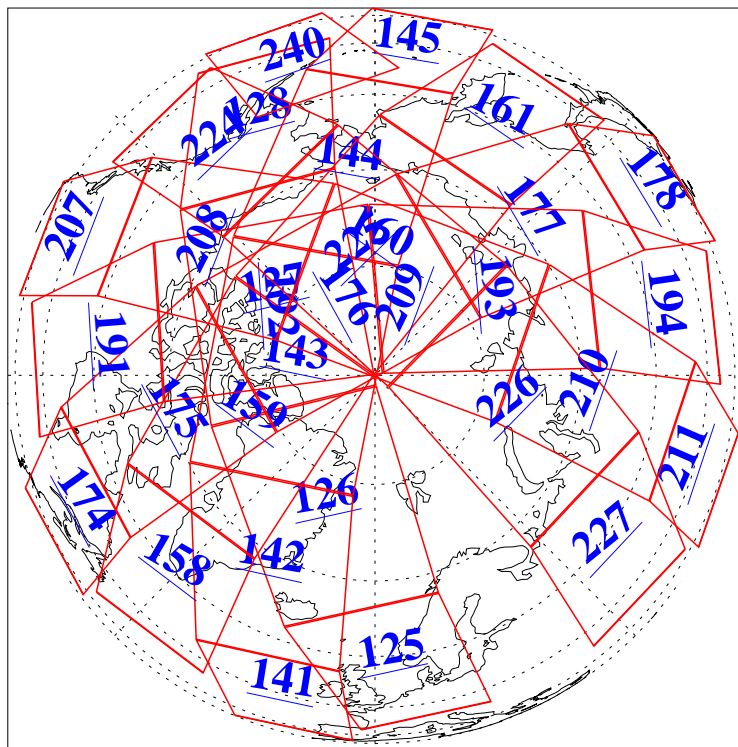

L1B Availability  
AMSU Granules: 240  
HSB Granules: 0  
AIRS Granules: 240

5 Sep 2015  
DoY 248  
Aqua Day 4872

Ascending Granules

Descending Granules

Legend: AMSU Available, HSB Available, AIRS Available

L1B Availability  
 AMSU Granules: 240  
 HSB Granules: 0  
 AIRS Granules: 240

5 Sep 2015  
 DoY 248  
 Aqua Day 4872

Northern Hemisphere Granules

Southern Hemisphere Granules

Legend: AMSU Available, HSB Available, AIRS Available