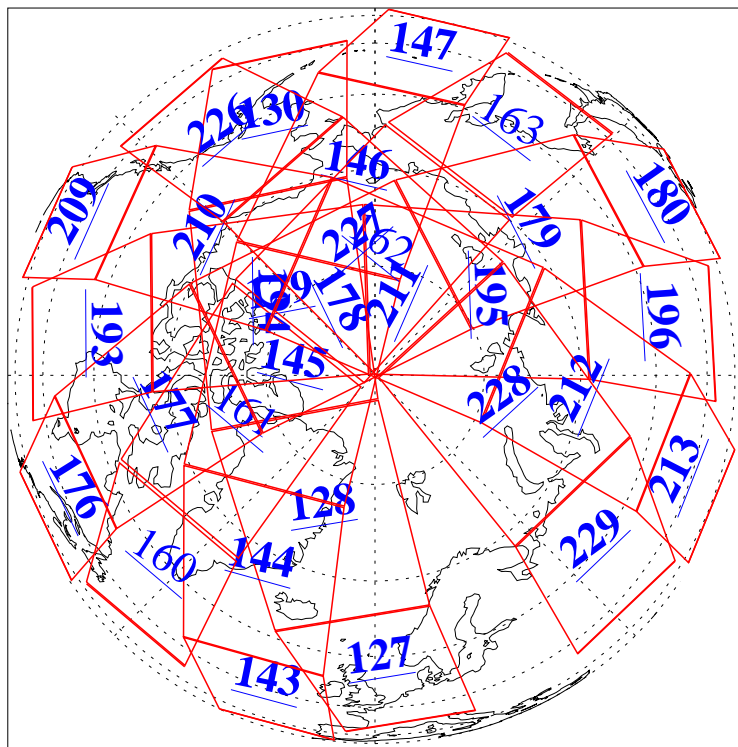

3 Sep 2015
DoY 246
Aqua Day 4870

Ascending Granules

Descending Granules

Legend: AMSU Available, HSB Available, AIRS Available

L1B Availability
 AMSU Granules: 240
 HSB Granules: 0
 AIRS Granules: 223

3 Sep 2015
 DoY 246
 Aqua Day 4870

Northern Hemisphere Granules

Southern Hemisphere Granules

Legend: AMSU Available, HSB Available, AIRS Available