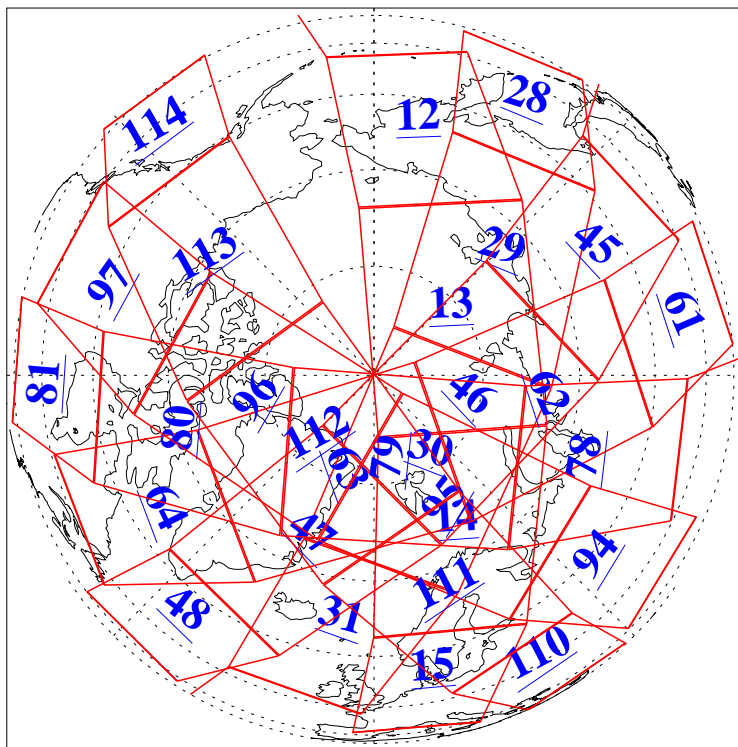

L1B Availability
AMSU Granules: 240
HSB Granules: 0
AIRS Granules: 223

3 Sep 2015
DoY 246
Aqua Day 4870
Granules: 1 to 120

Granules: 121 to 240

Legend: AMSU Available, HSB Available, AIRS Available

L1B Availability
AMSU Granules: 240
HSB Granules: 0
AIRS Granules: 223

3 Sep 2015
DoY 246
Aqua Day 4870

Ascending Granules

Descending Granules

Legend: AMSU Available, HSB Available, AIRS Available

L1B Availability
 AMSU Granules: 240
 HSB Granules: 0
 AIRS Granules: 223

3 Sep 2015
 DoY 246
 Aqua Day 4870

Northern Hemisphere Granules

Southern Hemisphere Granules

Legend: AMSU Available, HSB Available, AIRS Available