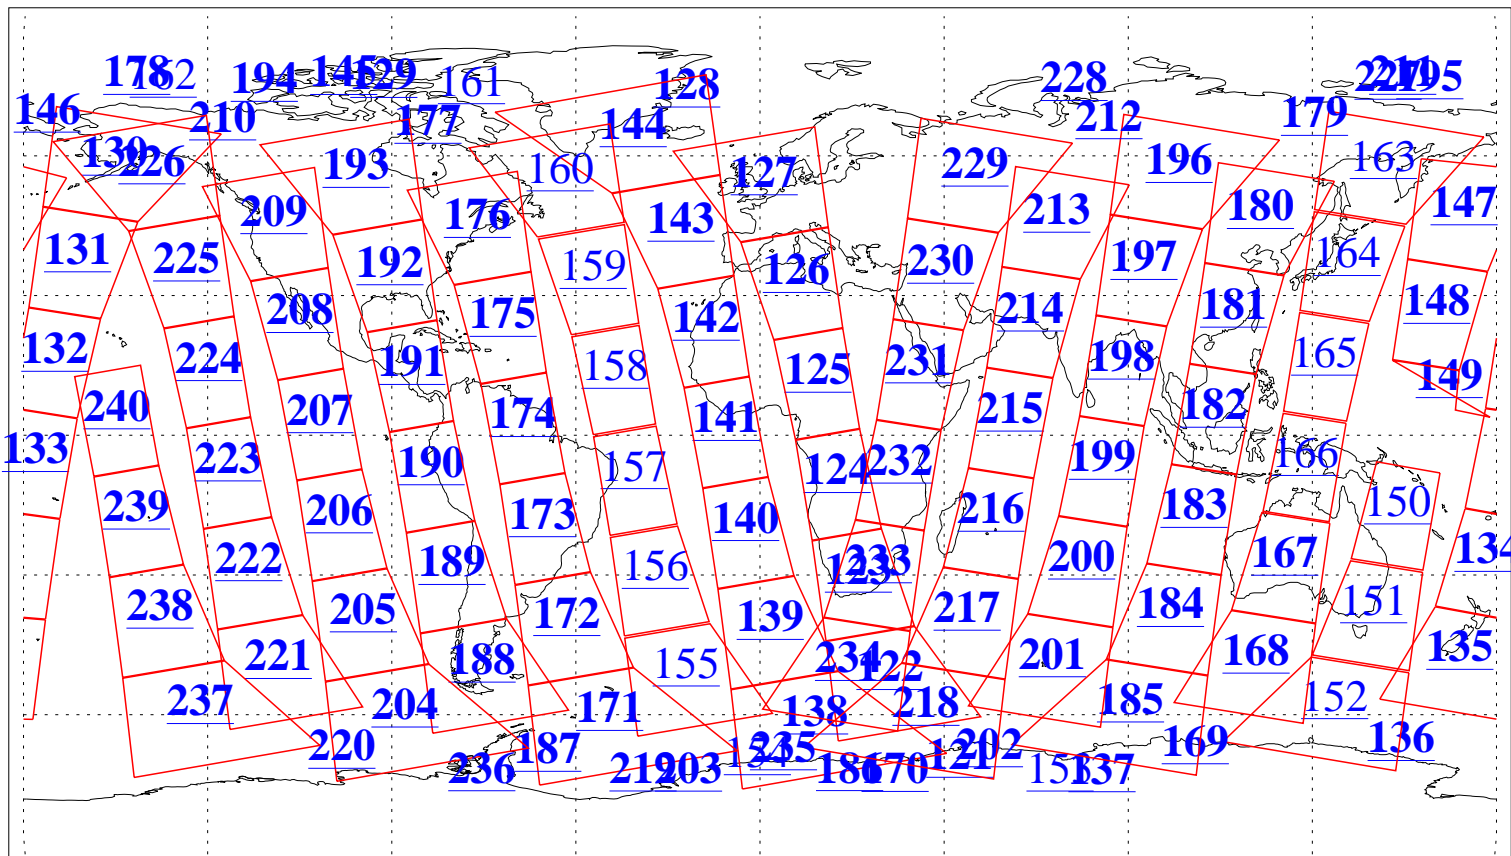

L1B Availability
AMSU Granules: 240
HSB Granules: 0
AIRS Granules: 223

3 Sep 2015
DoY 246
Aqua Day 4870
Granules: 1 to 120

Granules: 121 to 240

Legend: AMSU Available, HSB Available, AIRS Available

L1B Availability
AMSU Granules: 240
HSB Granules: 0
AIRS Granules: 223

3 Sep 2015
DoY 246
Aqua Day 4870

Ascending Granules

Descending Granules

Legend: AMSU Available, HSB Available, AIRS Available

L1B Availability
 AMSU Granules: 240
 HSB Granules: 0
 AIRS Granules: 223

3 Sep 2015
 DoY 246
 Aqua Day 4870

Northern Hemisphere Granules

Southern Hemisphere Granules

Legend: AMSU Available, HSB Available, AIRS Available