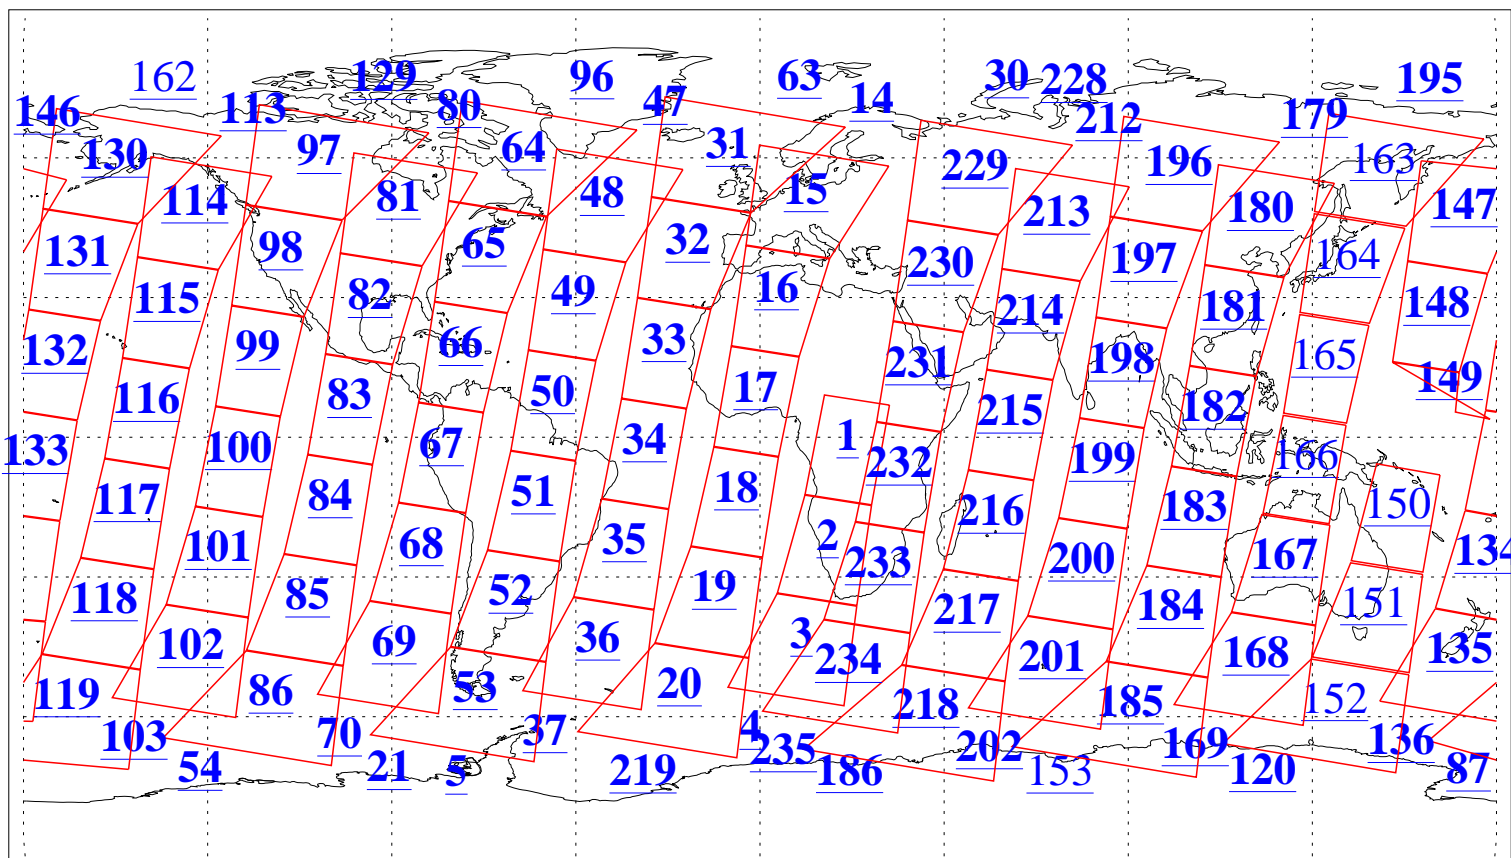

L1B Availability
AMSU Granules: 240
HSB Granules: 0
AIRS Granules: 223

3 Sep 2015
DoY 246
Aqua Day 4870
Granules: 1 to 120

Granules: 121 to 240

Legend: AMSU Available, HSB Available, AIRS Available

L1B Availability
AMSU Granules: 240
HSB Granules: 0
AIRS Granules: 223

3 Sep 2015
DoY 246
Aqua Day 4870

Ascending Granules

Descending Granules

Legend: AMSU Available, HSB Available, AIRS Available

L1B Availability
 AMSU Granules: 240
 HSB Granules: 0
 AIRS Granules: 223

3 Sep 2015
 DoY 246
 Aqua Day 4870

Northern Hemisphere Granules

Southern Hemisphere Granules

Legend: AMSU Available, HSB Available, AIRS Available