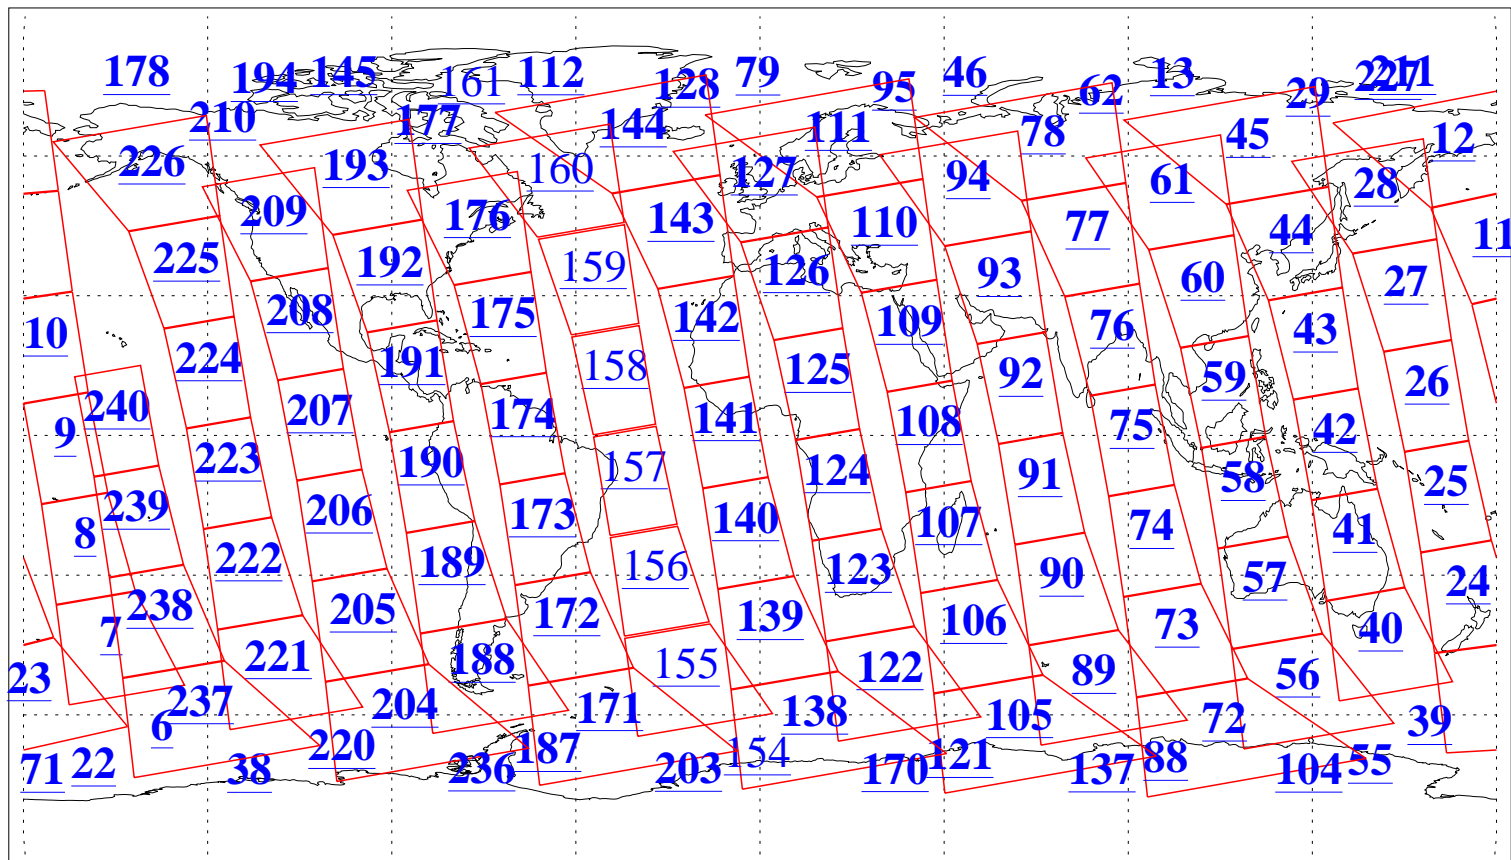

L1B Availability
AMSU Granules: 240
HSB Granules: 0
AIRS Granules: 223

3 Sep 2015
DoY 246
Aqua Day 4870
Granules: 1 to 120

Granules: 121 to 240

Legend: AMSU Available, HSB Available, AIRS Available

L1B Availability
AMSU Granules: 240
HSB Granules: 0
AIRS Granules: 223

3 Sep 2015
DoY 246
Aqua Day 4870

Ascending Granules

Descending Granules

Legend: AMSU Available, HSB Available, AIRS Available

L1B Availability
 AMSU Granules: 240
 HSB Granules: 0
 AIRS Granules: 223

3 Sep 2015
 DoY 246
 Aqua Day 4870

Northern Hemisphere Granules

Southern Hemisphere Granules

Legend: AMSU Available, HSB Available, AIRS Available