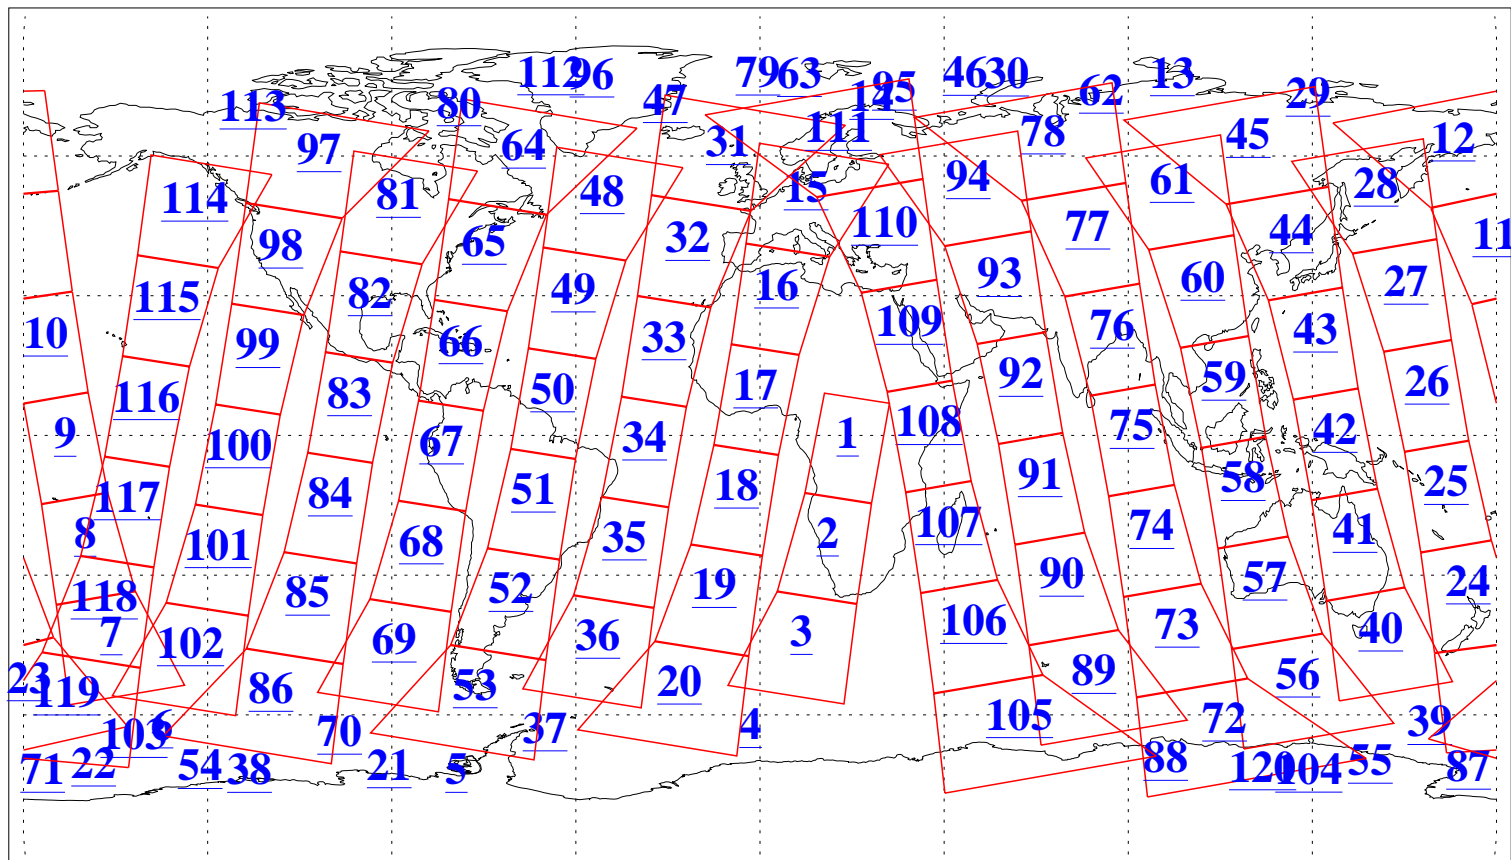

L1B Availability
AMSU Granules: 240
HSB Granules: 0
AIRS Granules: 223

3 Sep 2015
DoY 246
Aqua Day 4870
Granules: 1 to 120

Granules: 121 to 240

Legend: AMSU Available, HSB Available, AIRS Available

L1B Availability
AMSU Granules: 240
HSB Granules: 0
AIRS Granules: 223

3 Sep 2015
DoY 246
Aqua Day 4870

Ascending Granules

Descending Granules

Legend: AMSU Available, HSB Available, AIRS Available

L1B Availability
 AMSU Granules: 240
 HSB Granules: 0
 AIRS Granules: 223

3 Sep 2015
 DoY 246
 Aqua Day 4870

Northern Hemisphere Granules

Southern Hemisphere Granules

Legend: AMSU Available, HSB Available, AIRS Available