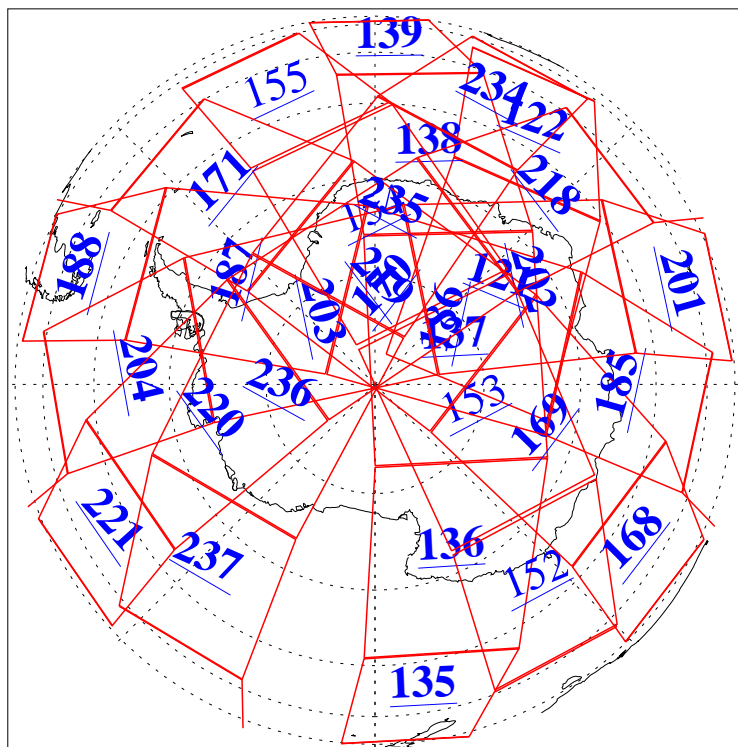

L1B Availability
AMSU Granules: 240
HSB Granules: 0
AIRS Granules: 223

3 Sep 2015
DoY 246
Aqua Day 4870
Granules: 1 to 120

Granules: 121 to 240

Legend: AMSU Available, HSB Available, AIRS Available

L1B Availability
AMSU Granules: 240
HSB Granules: 0
AIRS Granules: 223

3 Sep 2015
DoY 246
Aqua Day 4870

Ascending Granules

Descending Granules

Legend: AMSU Available, HSB Available, AIRS Available

L1B Availability
 AMSU Granules: 240
 HSB Granules: 0
 AIRS Granules: 223

3 Sep 2015
 DoY 246
 Aqua Day 4870

Northern Hemisphere Granules

Southern Hemisphere Granules

Legend: AMSU Available, HSB Available, AIRS Available