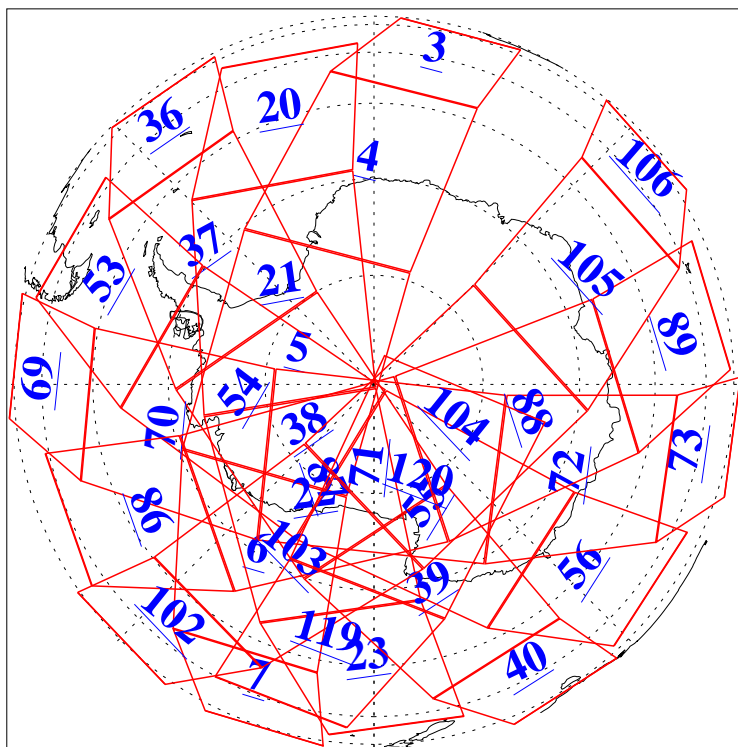

L1B Availability
AMSU Granules: 240
HSB Granules: 0
AIRS Granules: 223

3 Sep 2015
DoY 246
Aqua Day 4870
Granules: 1 to 120

Granules: 121 to 240

Legend: AMSU Available, HSB Available, AIRS Available

L1B Availability
AMSU Granules: 240
HSB Granules: 0
AIRS Granules: 223

3 Sep 2015
DoY 246
Aqua Day 4870

Ascending Granules

Descending Granules

Legend: AMSU Available, HSB Available, AIRS Available

L1B Availability
 AMSU Granules: 240
 HSB Granules: 0
 AIRS Granules: 223

3 Sep 2015
 DoY 246
 Aqua Day 4870

Northern Hemisphere Granules

Southern Hemisphere Granules

Legend: AMSU Available, HSB Available, AIRS Available