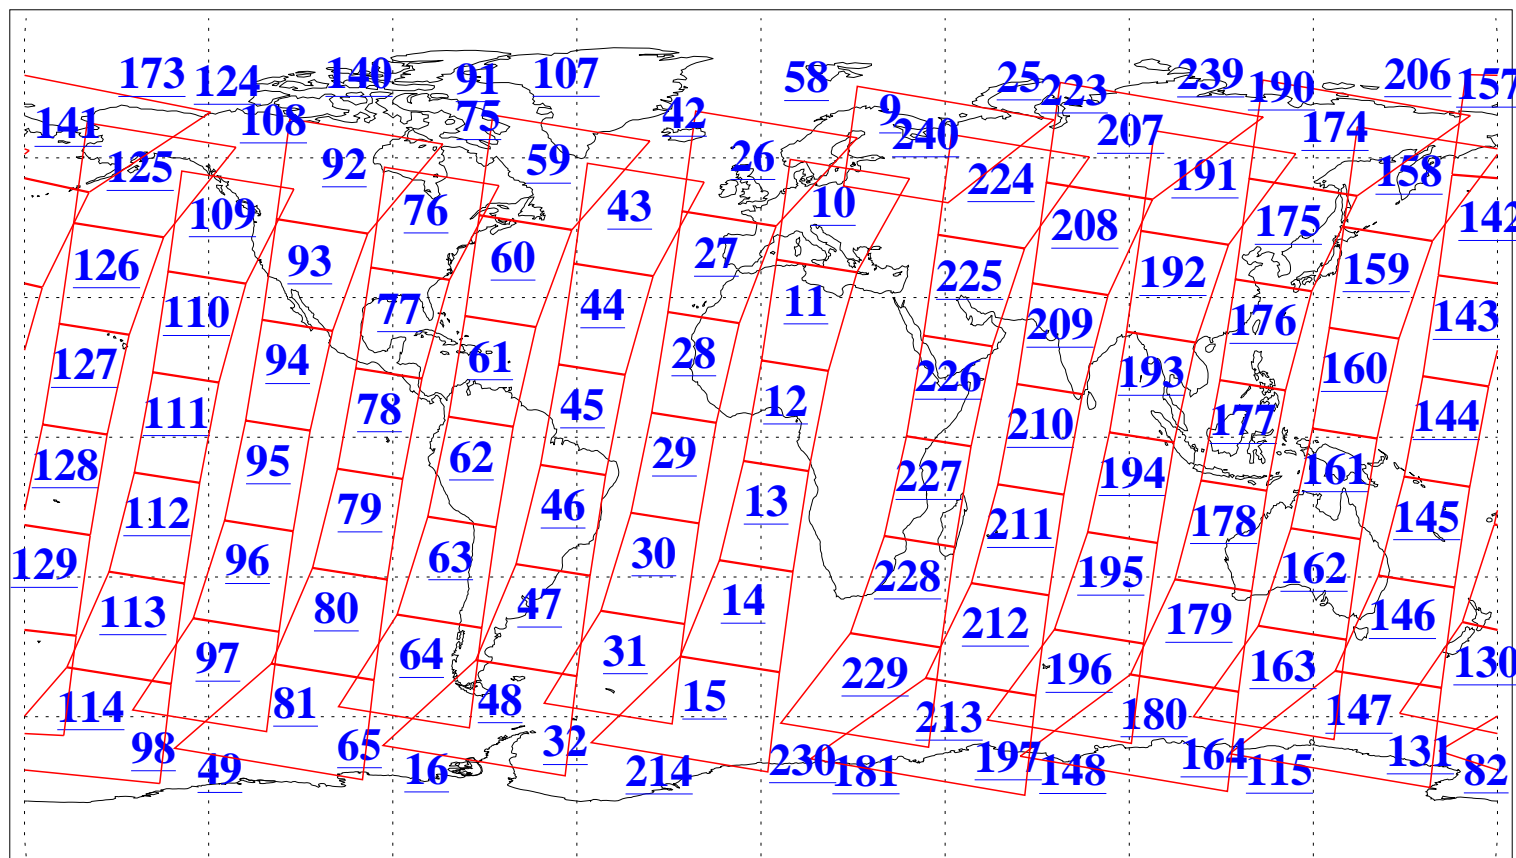

L1B Availability  
AMSU Granules: 240  
HSB Granules: 0  
AIRS Granules: 240

31 Aug 2015  
DoY 243  
Aqua Day 4867  
Granules: 1 to 120

Granules: 121 to 240

Legend: AMSU Available, HSB Available, AIRS Available

L1B Availability  
AMSU Granules: 240  
HSB Granules: 0  
AIRS Granules: 240

31 Aug 2015  
DoY 243  
Aqua Day 4867  
Ascending Granules

Descending Granules

Legend: AMSU Available, HSB Available, AIRS Available

L1B Availability  
 AMSU Granules: 240  
 HSB Granules: 0  
 AIRS Granules: 240

31 Aug 2015  
 DoY 243  
 Aqua Day 4867

Northern Hemisphere Granules

Southern Hemisphere Granules

Legend: AMSU Available, HSB Available, AIRS Available