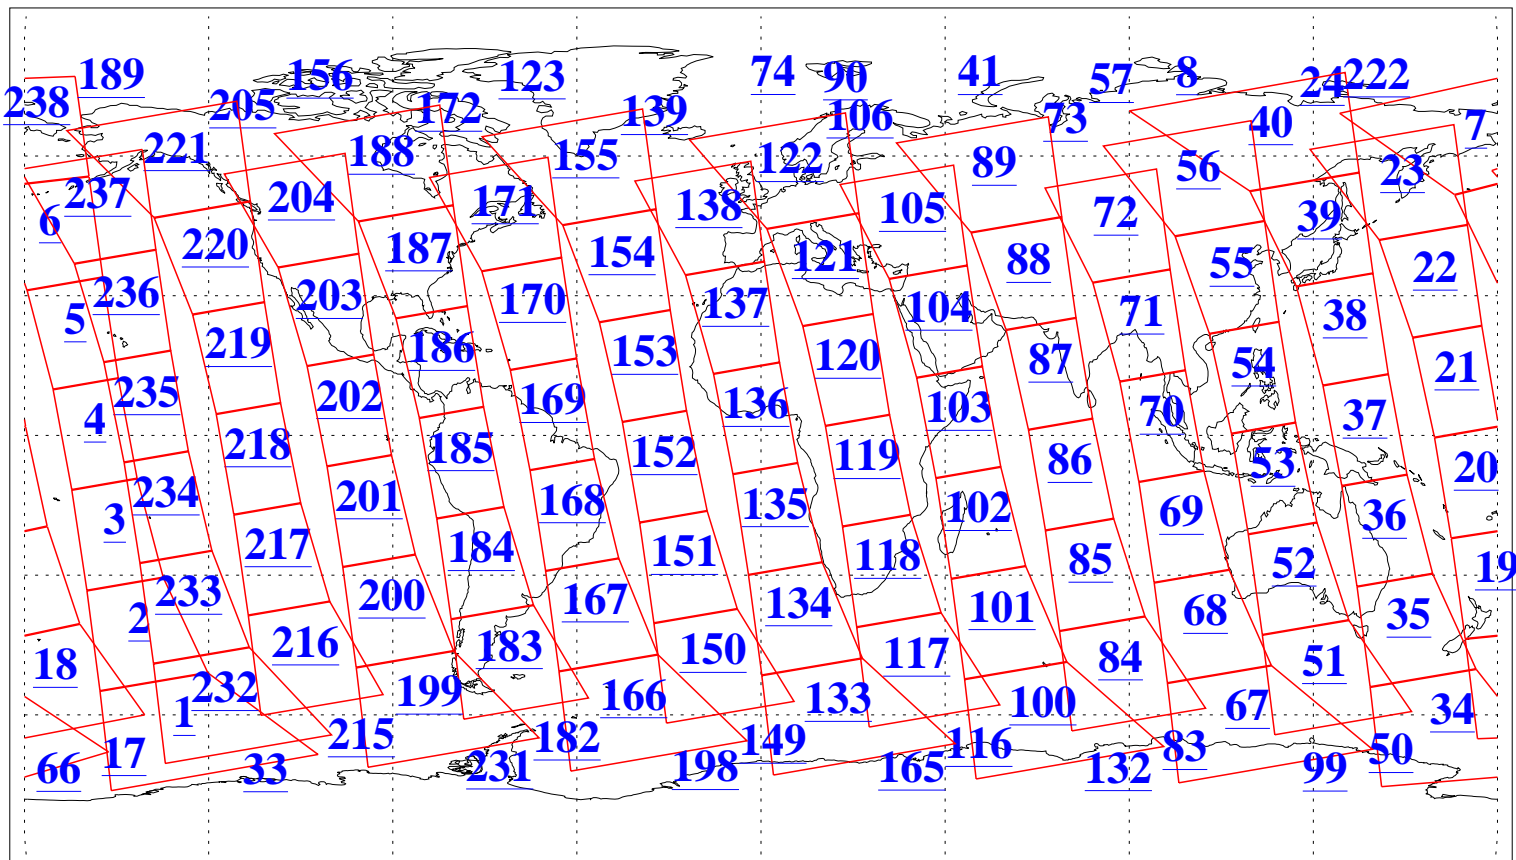

L1B Availability  
AMSU Granules: 240  
HSB Granules: 0  
AIRS Granules: 240

31 Aug 2015  
DoY 243  
Aqua Day 4867  
Granules: 1 to 120

Granules: 121 to 240

Legend: AMSU Available, HSB Available, AIRS Available

L1B Availability  
AMSU Granules: 240  
HSB Granules: 0  
AIRS Granules: 240

31 Aug 2015  
DoY 243  
Aqua Day 4867  
Ascending Granules

Descending Granules

Legend: AMSU Available, HSB Available, AIRS Available

L1B Availability  
 AMSU Granules: 240  
 HSB Granules: 0  
 AIRS Granules: 240

31 Aug 2015  
 DoY 243  
 Aqua Day 4867

Northern Hemisphere Granules

Southern Hemisphere Granules

Legend: AMSU Available, HSB Available, AIRS Available