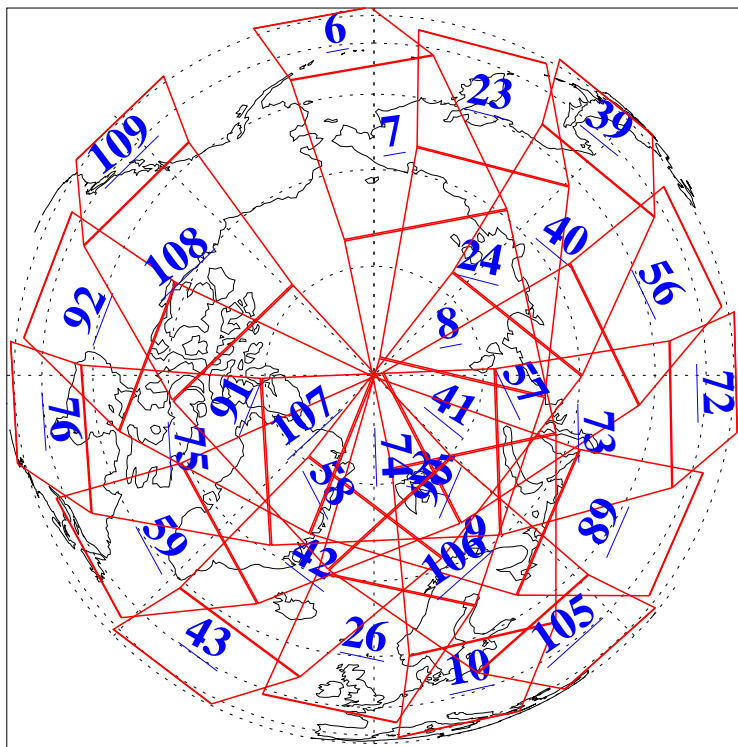

L1B Availability  
AMSU Granules: 240  
HSB Granules: 0  
AIRS Granules: 240

31 Aug 2015  
DoY 243  
Aqua Day 4867  
Granules: 1 to 120

Granules: 121 to 240

Legend: AMSU Available, HSB Available, AIRS Available

L1B Availability  
AMSU Granules: 240  
HSB Granules: 0  
AIRS Granules: 240

31 Aug 2015  
DoY 243  
Aqua Day 4867  
Ascending Granules

Descending Granules

Legend: AMSU Available, HSB Available, AIRS Available

L1B Availability  
 AMSU Granules: 240  
 HSB Granules: 0  
 AIRS Granules: 240

31 Aug 2015  
 DoY 243  
 Aqua Day 4867

Northern Hemisphere Granules

Southern Hemisphere Granules

Legend: AMSU Available, HSB Available, AIRS Available