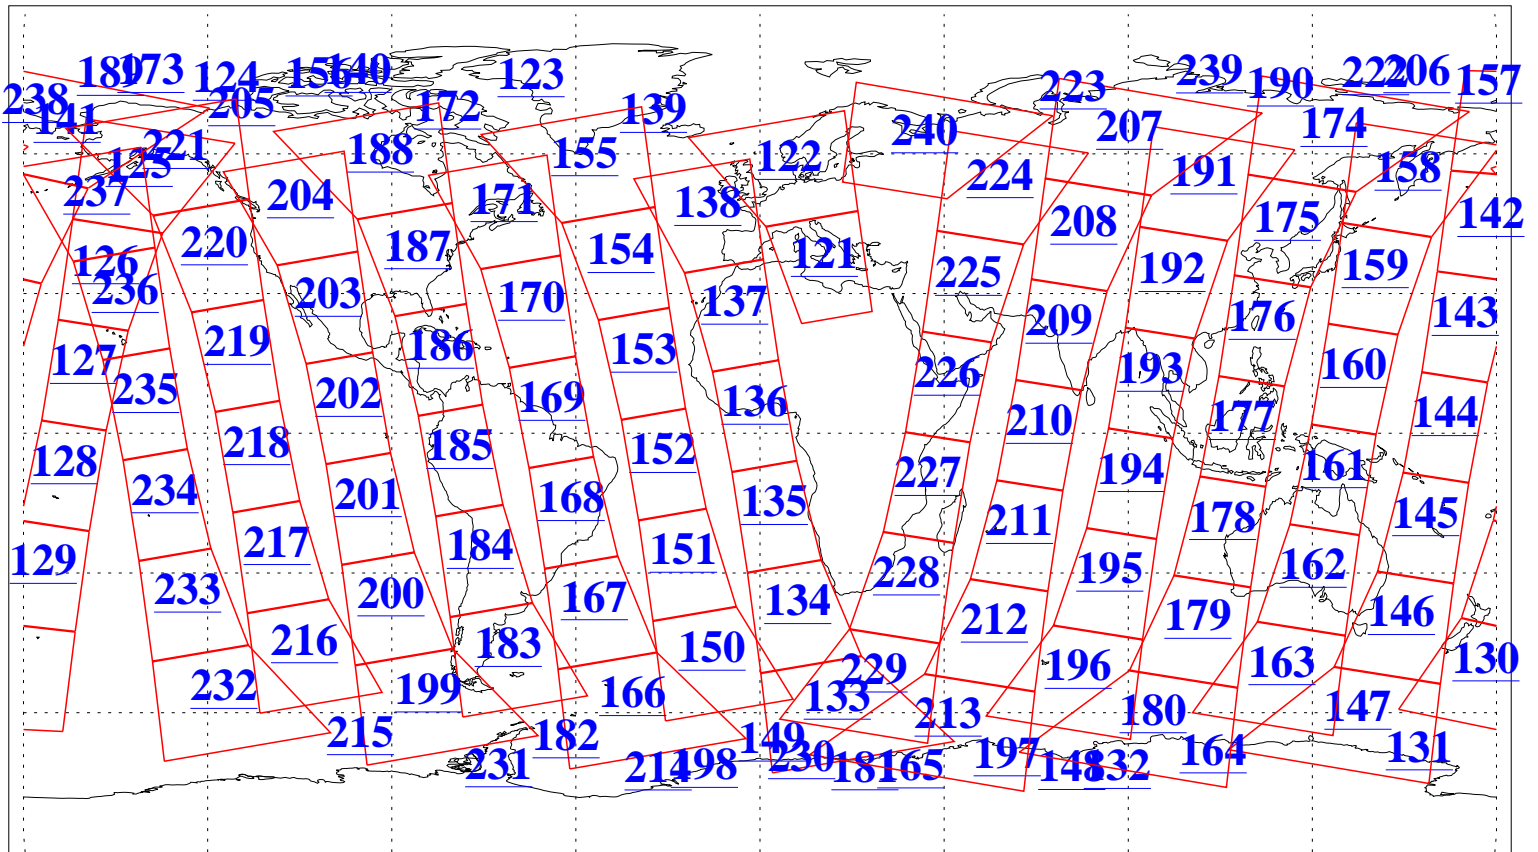

L1B Availability  
AMSU Granules: 240  
HSB Granules: 0  
AIRS Granules: 240

31 Aug 2015  
DoY 243  
Aqua Day 4867  
Granules: 1 to 120

Granules: 121 to 240

Legend: AMSU Available, HSB Available, AIRS Available

L1B Availability  
AMSU Granules: 240  
HSB Granules: 0  
AIRS Granules: 240

31 Aug 2015  
DoY 243  
Aqua Day 4867  
Ascending Granules

Descending Granules

Legend: AMSU Available, HSB Available, AIRS Available

L1B Availability  
 AMSU Granules: 240  
 HSB Granules: 0  
 AIRS Granules: 240

31 Aug 2015  
 DoY 243  
 Aqua Day 4867

Northern Hemisphere Granules

Southern Hemisphere Granules

Legend: AMSU Available, HSB Available, AIRS Available