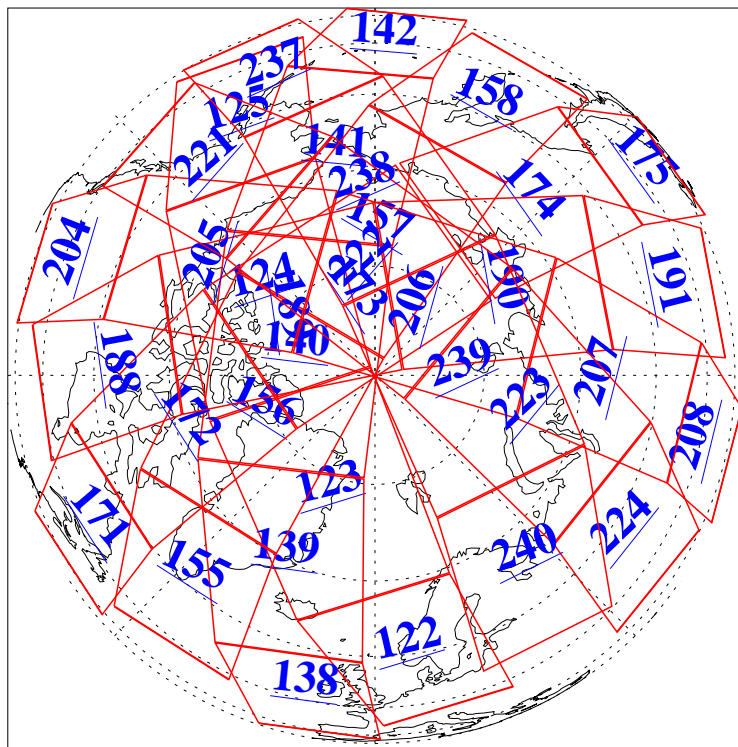

L1B Availability  
AMSU Granules: 240  
HSB Granules: 0  
AIRS Granules: 240

31 Aug 2015  
DoY 243  
Aqua Day 4867  
Granules: 1 to 120

Granules: 121 to 240

Legend: AMSU Available, HSB Available, AIRS Available

L1B Availability  
AMSU Granules: 240  
HSB Granules: 0  
AIRS Granules: 240

31 Aug 2015  
DoY 243  
Aqua Day 4867  
Ascending Granules

Descending Granules

Legend: AMSU Available, HSB Available, AIRS Available

L1B Availability  
 AMSU Granules: 240  
 HSB Granules: 0  
 AIRS Granules: 240

31 Aug 2015  
 DoY 243  
 Aqua Day 4867

Northern Hemisphere Granules

Southern Hemisphere Granules

Legend: AMSU Available, HSB Available, AIRS Available