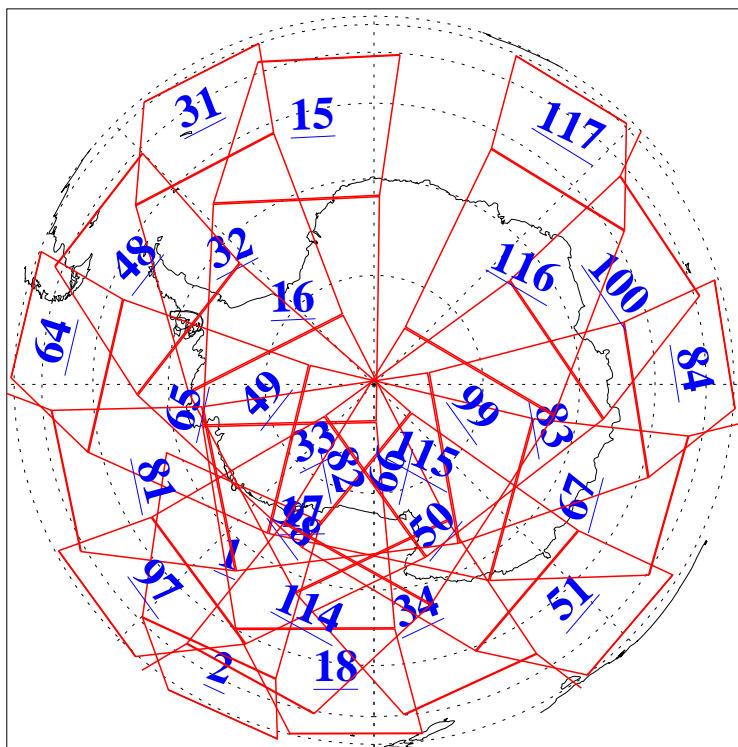

L1B Availability  
AMSU Granules: 240  
HSB Granules: 0  
AIRS Granules: 240

31 Aug 2015  
DoY 243  
Aqua Day 4867  
Granules: 1 to 120

Granules: 121 to 240

Legend: AMSU Available, HSB Available, AIRS Available

L1B Availability  
AMSU Granules: 240  
HSB Granules: 0  
AIRS Granules: 240

31 Aug 2015  
DoY 243  
Aqua Day 4867  
Ascending Granules

Descending Granules

Legend: AMSU Available, HSB Available, AIRS Available

L1B Availability  
 AMSU Granules: 240  
 HSB Granules: 0  
 AIRS Granules: 240

31 Aug 2015  
 DoY 243  
 Aqua Day 4867

Northern Hemisphere Granules

Southern Hemisphere Granules

Legend: AMSU Available, HSB Available, AIRS Available