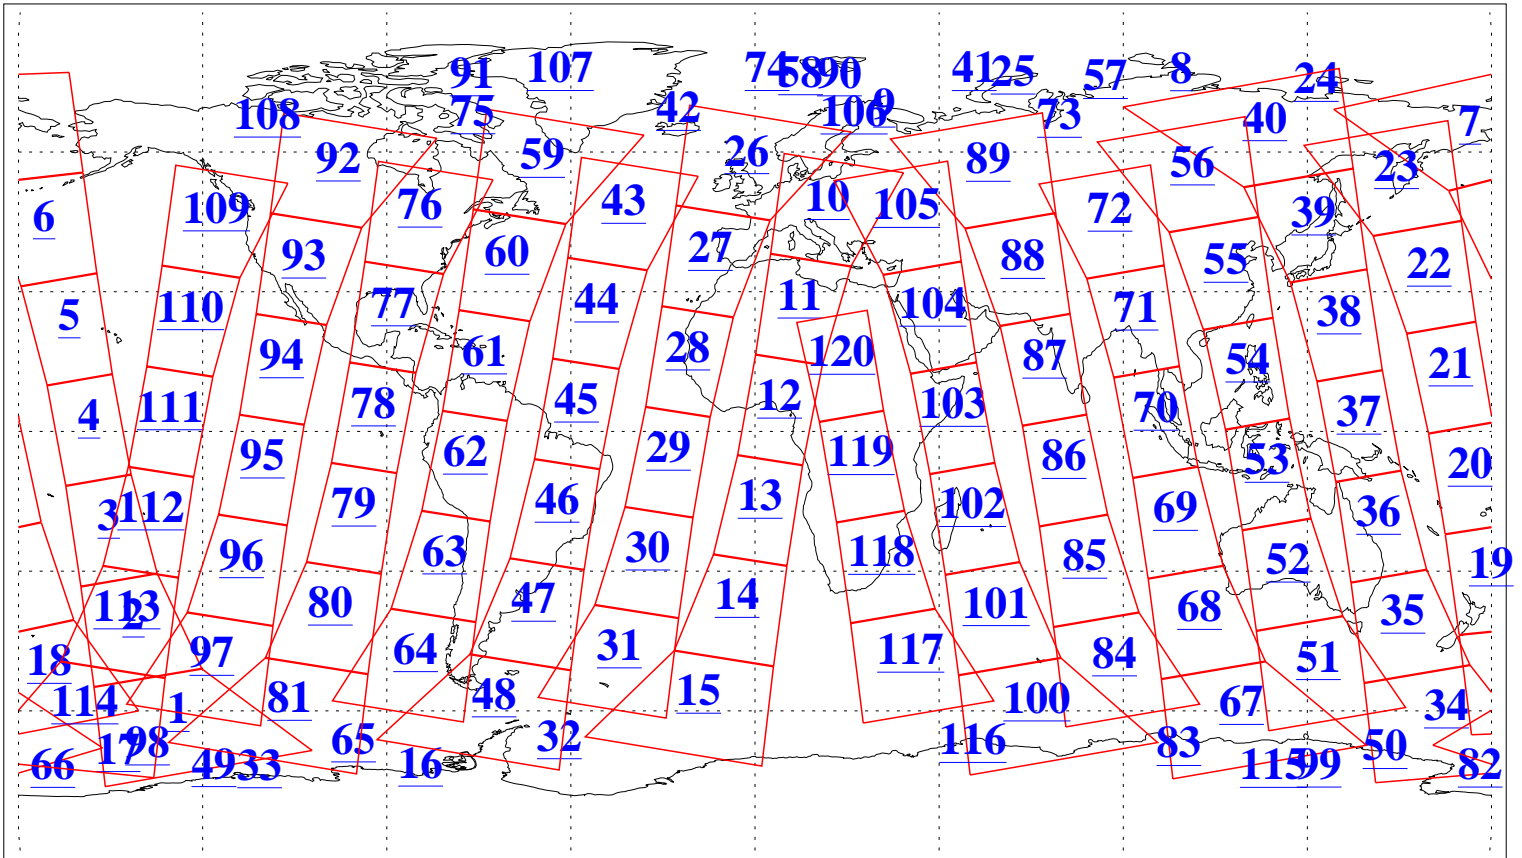

L1B Availability  
AMSU Granules: 240  
HSB Granules: 0  
AIRS Granules: 240

31 Aug 2015  
DoY 243  
Aqua Day 4867  
Granules: 1 to 120

Granules: 121 to 240

Legend: AMSU Available, HSB Available, AIRS Available

L1B Availability  
AMSU Granules: 240  
HSB Granules: 0  
AIRS Granules: 240

31 Aug 2015  
DoY 243  
Aqua Day 4867  
Ascending Granules

Descending Granules

Legend: AMSU Available, HSB Available, AIRS Available

L1B Availability  
 AMSU Granules: 240  
 HSB Granules: 0  
 AIRS Granules: 240

31 Aug 2015  
 DoY 243  
 Aqua Day 4867

Northern Hemisphere Granules

Southern Hemisphere Granules

Legend: AMSU Available, HSB Available, AIRS Available