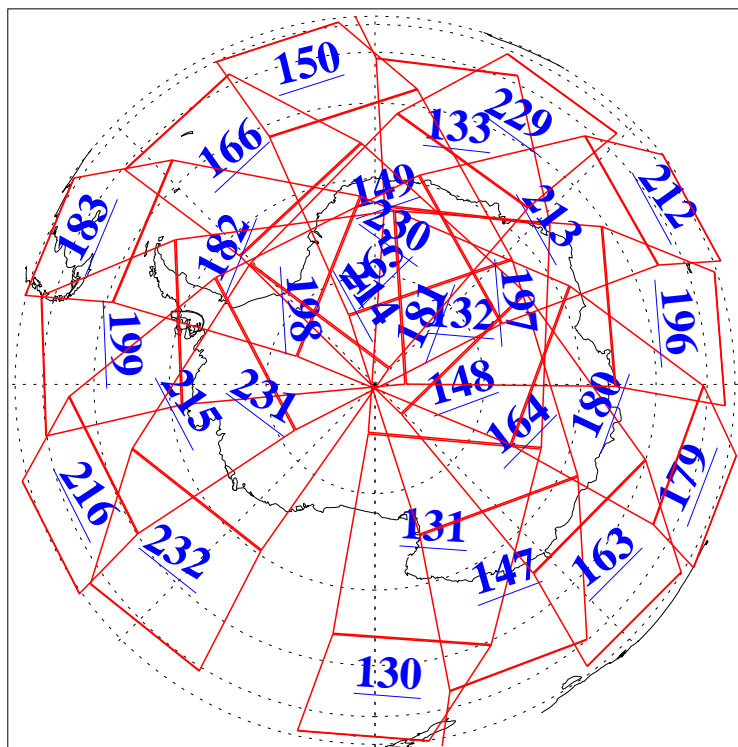

L1B Availability  
AMSU Granules: 240  
HSB Granules: 0  
AIRS Granules: 240

31 Aug 2015  
DoY 243  
Aqua Day 4867  
Ascending Granules

Descending Granules

Legend: AMSU Available, HSB Available, AIRS Available

L1B Availability  
 AMSU Granules: 240  
 HSB Granules: 0  
 AIRS Granules: 240

31 Aug 2015  
 DoY 243  
 Aqua Day 4867

Northern Hemisphere Granules

Southern Hemisphere Granules

Legend: AMSU Available, HSB Available, AIRS Available