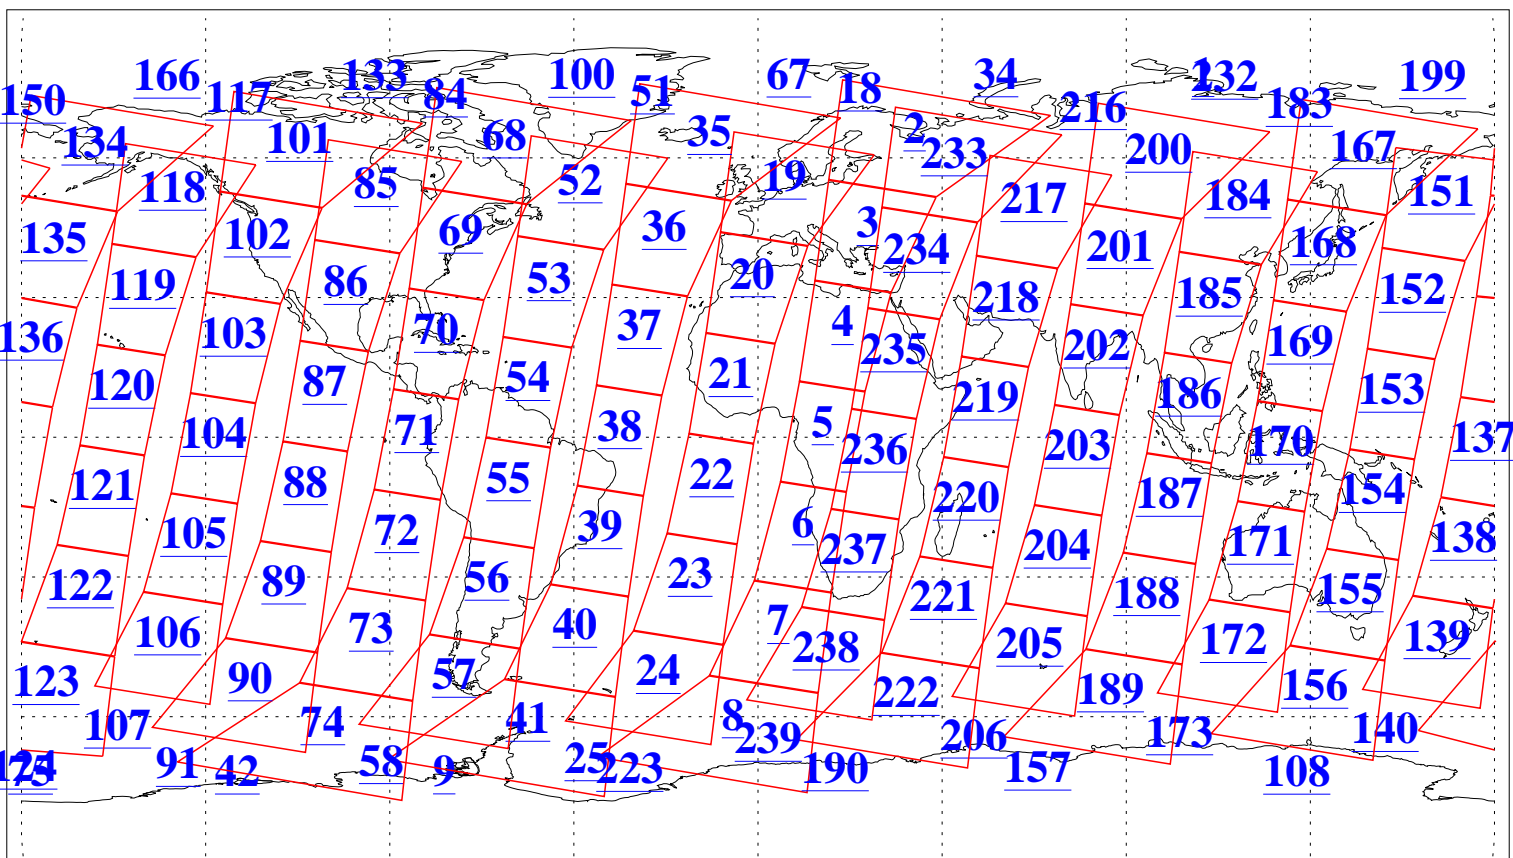

L1B Availability
AMSU Granules: 240
HSB Granules: 0
AIRS Granules: 240

30 Aug 2015
DoY 242
Aqua Day 4866
Granules: 1 to 120

Granules: 121 to 240

Legend: AMSU Available, HSB Available, AIRS Available

L1B Availability
AMSU Granules: 240
HSB Granules: 0
AIRS Granules: 240

30 Aug 2015
DoY 242
Aqua Day 4866

Ascending Granules

Descending Granules

Legend: AMSU Available, HSB Available, AIRS Available

L1B Availability
 AMSU Granules: 240
 HSB Granules: 0
 AIRS Granules: 240

30 Aug 2015
 DoY 242
 Aqua Day 4866

Northern Hemisphere Granules

Southern Hemisphere Granules

Legend: AMSU Available, HSB Available, AIRS Available