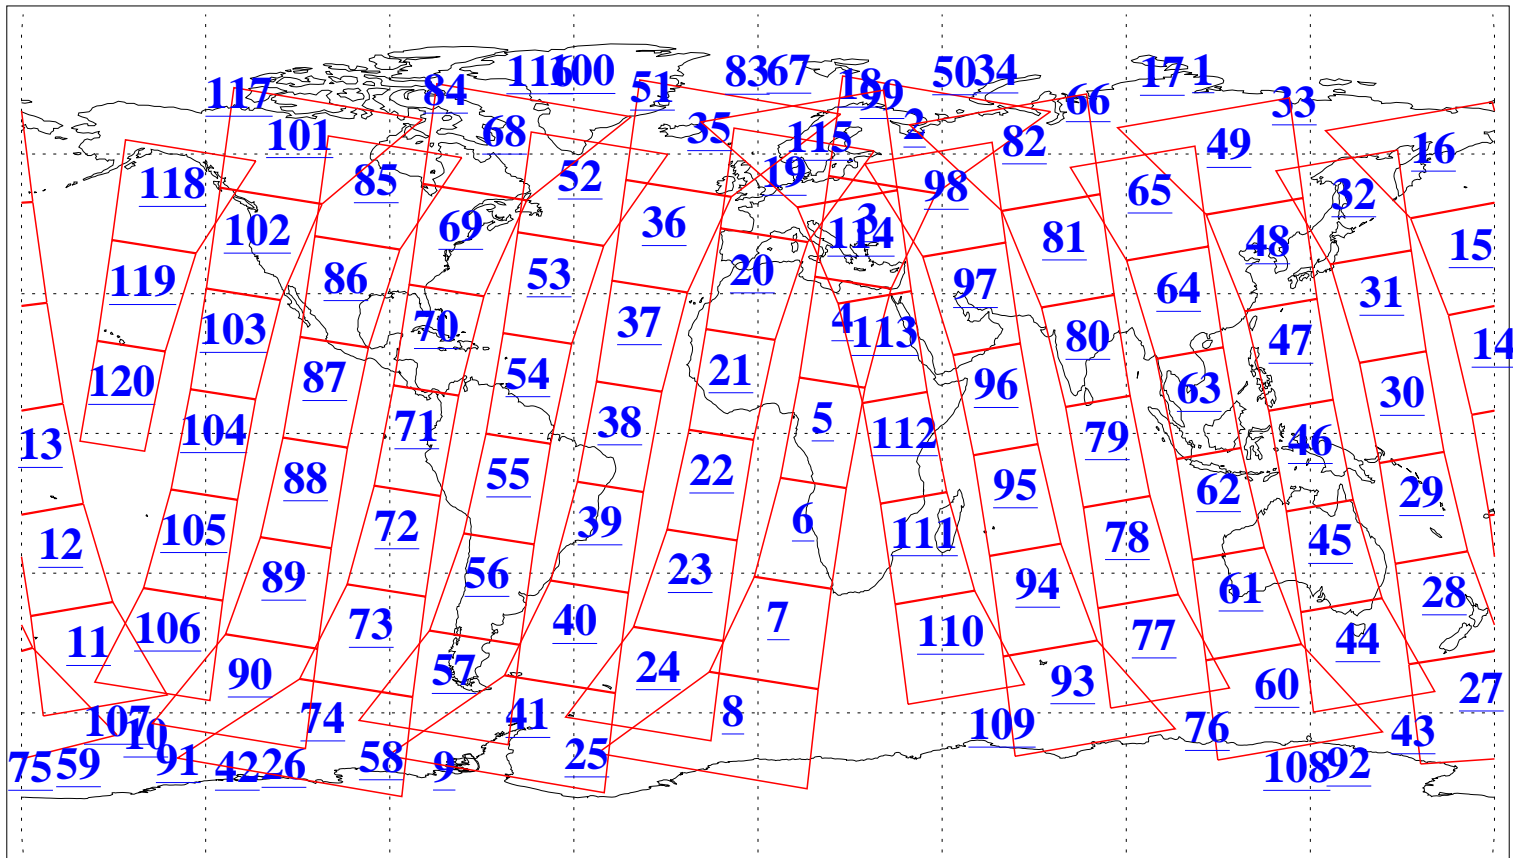

L1B Availability
AMSU Granules: 240
HSB Granules: 0
AIRS Granules: 240

30 Aug 2015
DoY 242
Aqua Day 4866
Granules: 1 to 120

Granules: 121 to 240

Legend: AMSU Available, HSB Available, AIRS Available

L1B Availability
AMSU Granules: 240
HSB Granules: 0
AIRS Granules: 240

30 Aug 2015
DoY 242
Aqua Day 4866

Ascending Granules

Descending Granules

Legend: AMSU Available, HSB Available, AIRS Available

L1B Availability
 AMSU Granules: 240
 HSB Granules: 0
 AIRS Granules: 240

30 Aug 2015
 DoY 242
 Aqua Day 4866

Northern Hemisphere Granules

Southern Hemisphere Granules

Legend: AMSU Available, HSB Available, AIRS Available