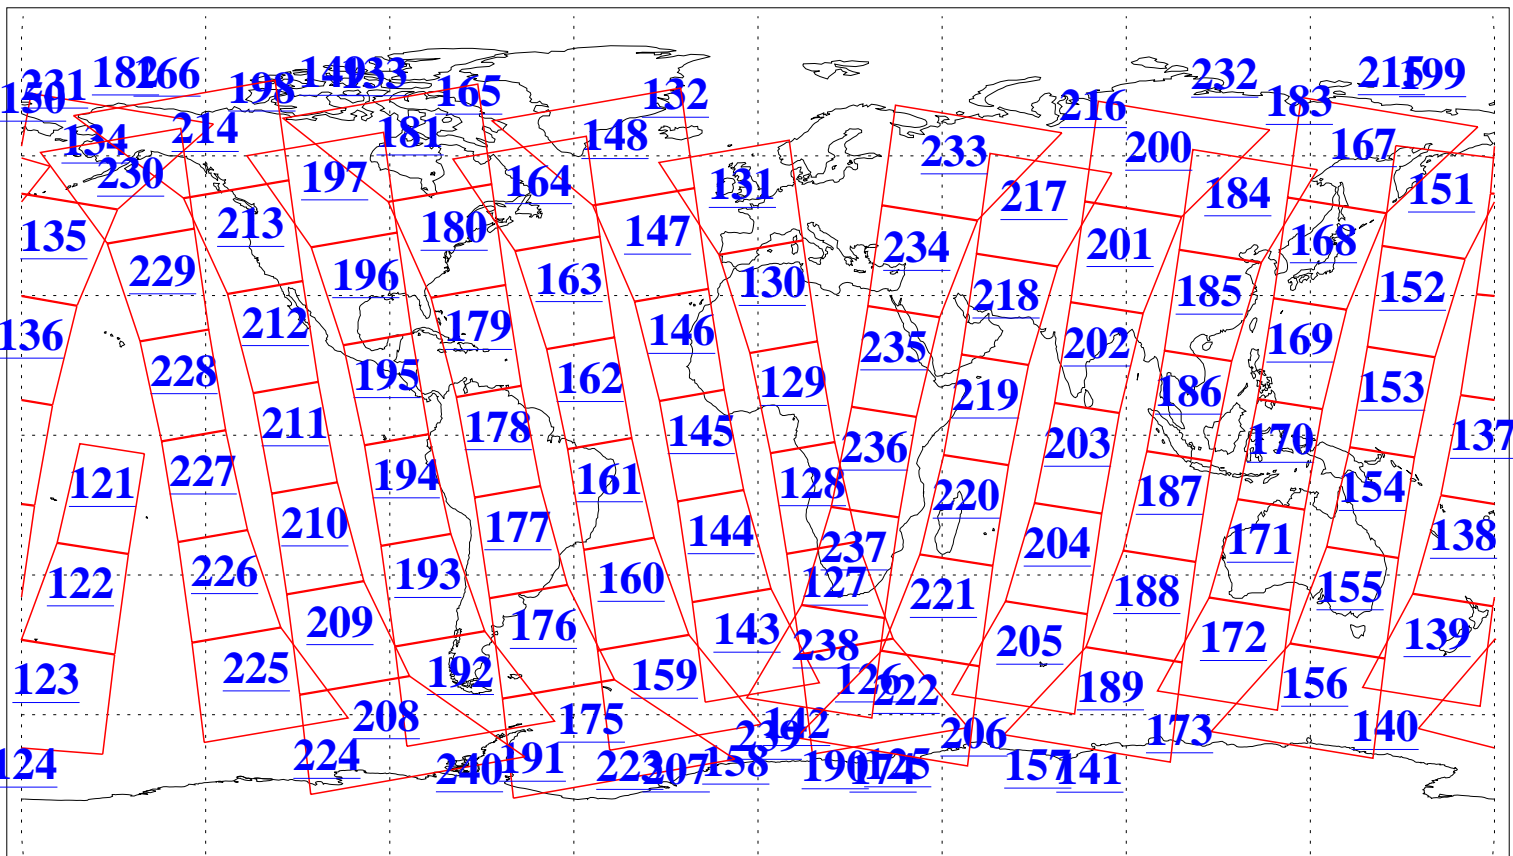

L1B Availability
AMSU Granules: 240
HSB Granules: 0
AIRS Granules: 240

30 Aug 2015
DoY 242
Aqua Day 4866
Granules: 1 to 120

Granules: 121 to 240

Legend: AMSU Available, HSB Available, AIRS Available

L1B Availability
AMSU Granules: 240
HSB Granules: 0
AIRS Granules: 240

30 Aug 2015
DoY 242
Aqua Day 4866

Ascending Granules

Descending Granules

Legend: AMSU Available, HSB Available, AIRS Available

L1B Availability
 AMSU Granules: 240
 HSB Granules: 0
 AIRS Granules: 240

30 Aug 2015
 DoY 242
 Aqua Day 4866

Northern Hemisphere Granules

Southern Hemisphere Granules

Legend: AMSU Available, HSB Available, AIRS Available