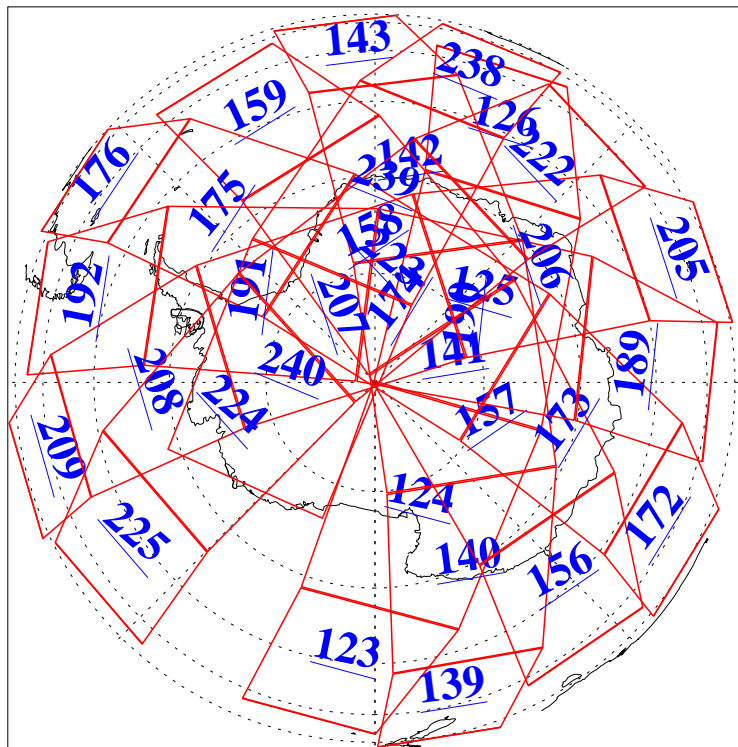

L1B Availability
AMSU Granules: 240
HSB Granules: 0
AIRS Granules: 240

30 Aug 2015
DoY 242
Aqua Day 4866
Granules: 1 to 120

Granules: 121 to 240

Legend: AMSU Available, HSB Available, AIRS Available

L1B Availability
AMSU Granules: 240
HSB Granules: 0
AIRS Granules: 240

30 Aug 2015
DoY 242
Aqua Day 4866

Ascending Granules

Descending Granules

Legend: AMSU Available, HSB Available, AIRS Available

L1B Availability
 AMSU Granules: 240
 HSB Granules: 0
 AIRS Granules: 240

30 Aug 2015
 DoY 242
 Aqua Day 4866

Northern Hemisphere Granules

Southern Hemisphere Granules

Legend: AMSU Available, HSB Available, AIRS Available