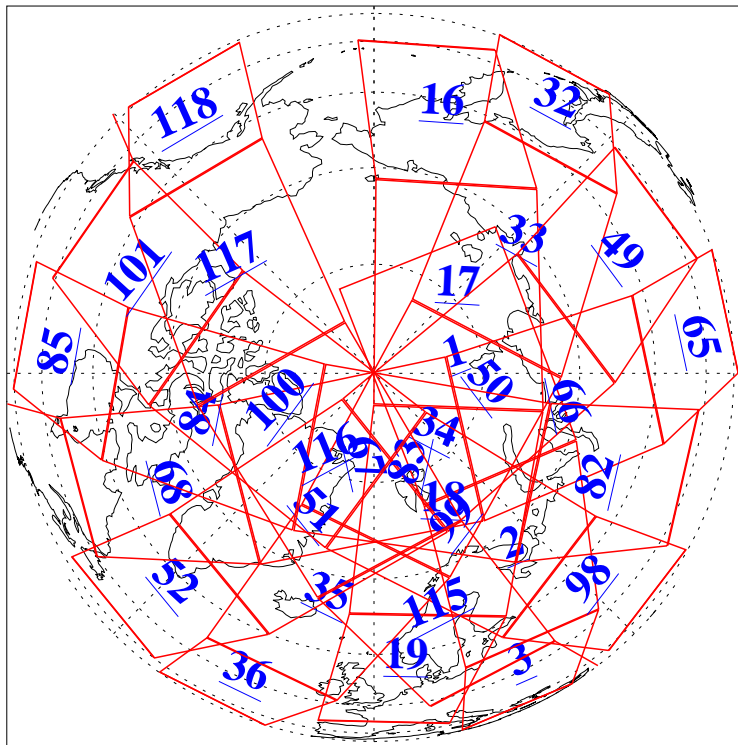

L1B Availability
AMSU Granules: 240
HSB Granules: 0
AIRS Granules: 240

30 Aug 2015
DoY 242
Aqua Day 4866
Granules: 1 to 120

Granules: 121 to 240

Legend: AMSU Available, HSB Available, AIRS Available

L1B Availability
AMSU Granules: 240
HSB Granules: 0
AIRS Granules: 240

30 Aug 2015
DoY 242
Aqua Day 4866

Ascending Granules

Descending Granules

Legend: AMSU Available, HSB Available, AIRS Available

L1B Availability
 AMSU Granules: 240
 HSB Granules: 0
 AIRS Granules: 240

30 Aug 2015
 DoY 242
 Aqua Day 4866

Northern Hemisphere Granules

Southern Hemisphere Granules

Legend: AMSU Available, HSB Available, AIRS Available