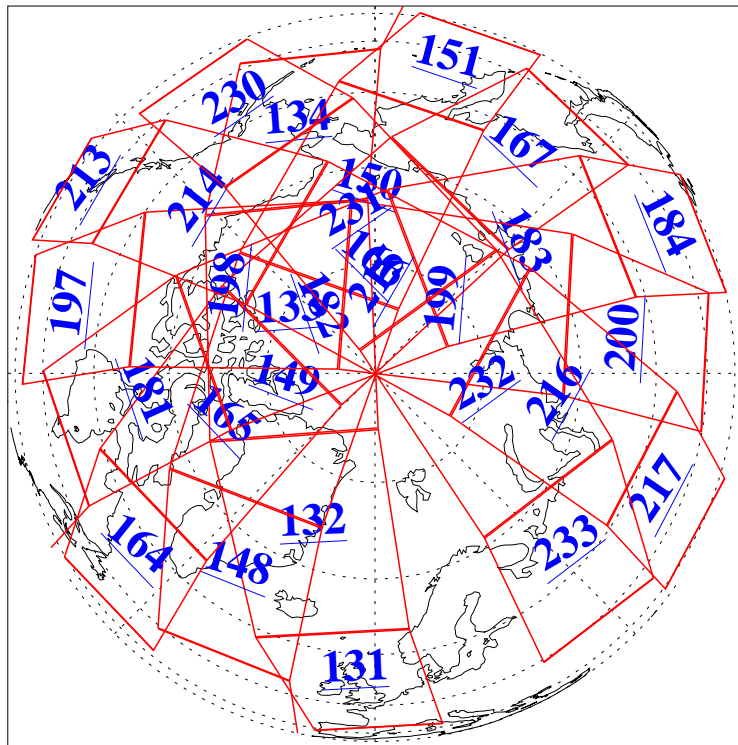

30 Aug 2015
DoY 242
Aqua Day 4866

Ascending Granules

Descending Granules

Legend: AMSU Available, HSB Available, AIRS Available

L1B Availability
 AMSU Granules: 240
 HSB Granules: 0
 AIRS Granules: 240

30 Aug 2015
 DoY 242
 Aqua Day 4866

Northern Hemisphere Granules

Southern Hemisphere Granules

Legend: AMSU Available, HSB Available, AIRS Available