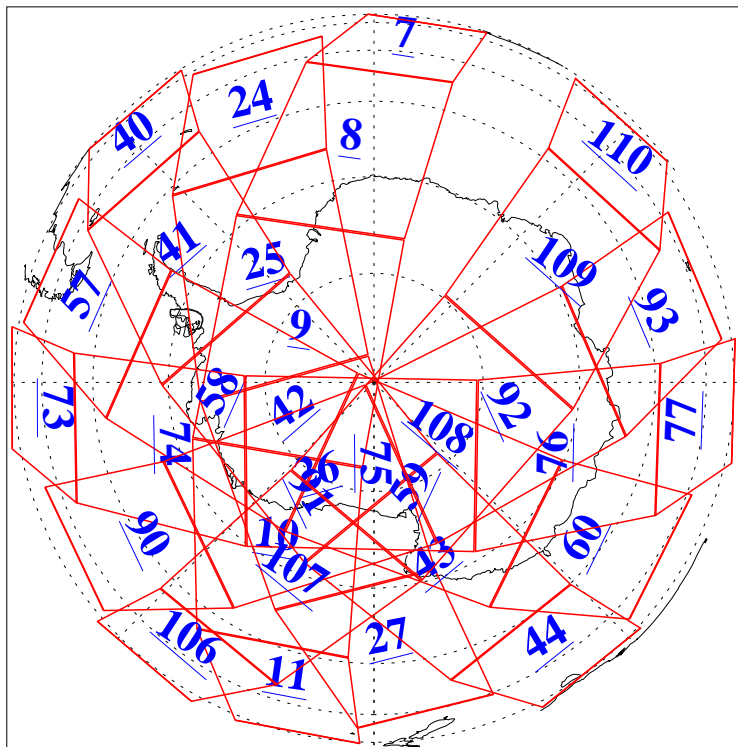

L1B Availability
AMSU Granules: 240
HSB Granules: 0
AIRS Granules: 240

30 Aug 2015
DoY 242
Aqua Day 4866
Granules: 1 to 120

Granules: 121 to 240

Legend: AMSU Available, HSB Available, AIRS Available

L1B Availability
AMSU Granules: 240
HSB Granules: 0
AIRS Granules: 240

30 Aug 2015
DoY 242
Aqua Day 4866

Ascending Granules

Descending Granules

Legend: AMSU Available, HSB Available, AIRS Available

L1B Availability
 AMSU Granules: 240
 HSB Granules: 0
 AIRS Granules: 240

30 Aug 2015
 DoY 242
 Aqua Day 4866

Northern Hemisphere Granules

Southern Hemisphere Granules

Legend: AMSU Available, HSB Available, AIRS Available