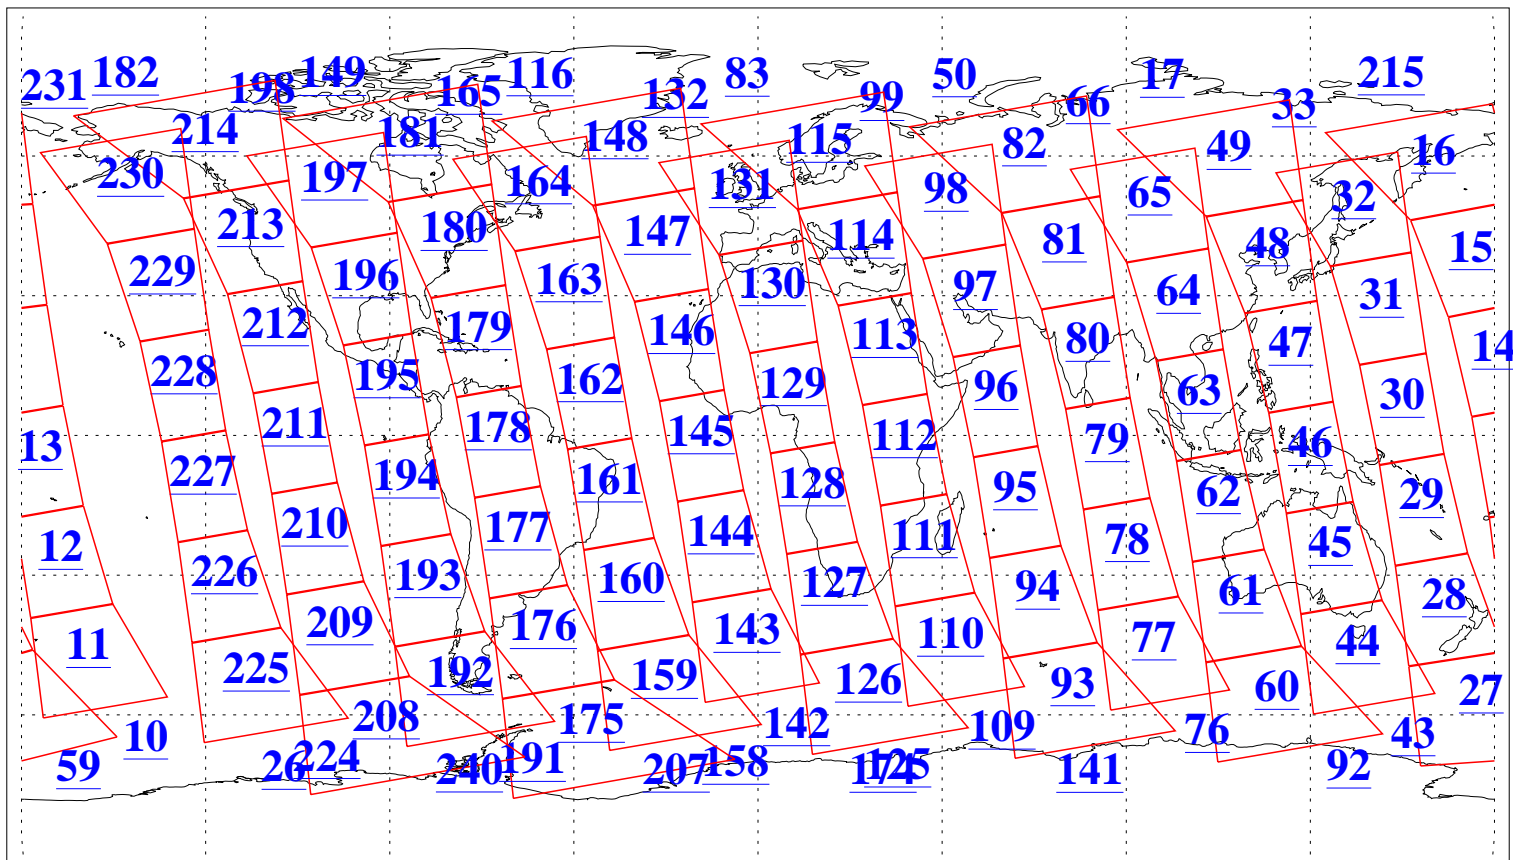

L1B Availability
AMSU Granules: 240
HSB Granules: 0
AIRS Granules: 240

30 Aug 2015
DoY 242
Aqua Day 4866

Ascending Granules

Descending Granules