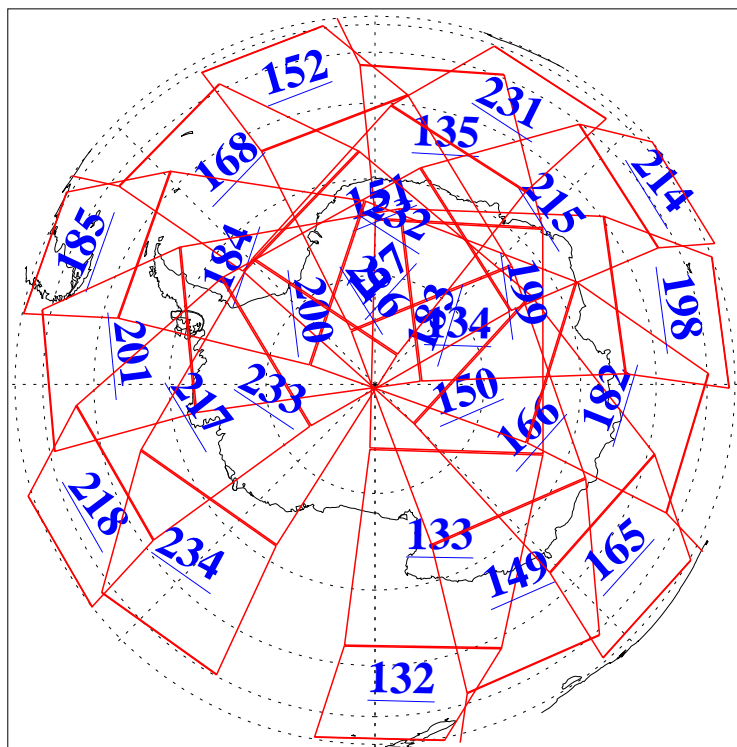

Legend: AMSU Available, HSB Available, AIRS Available