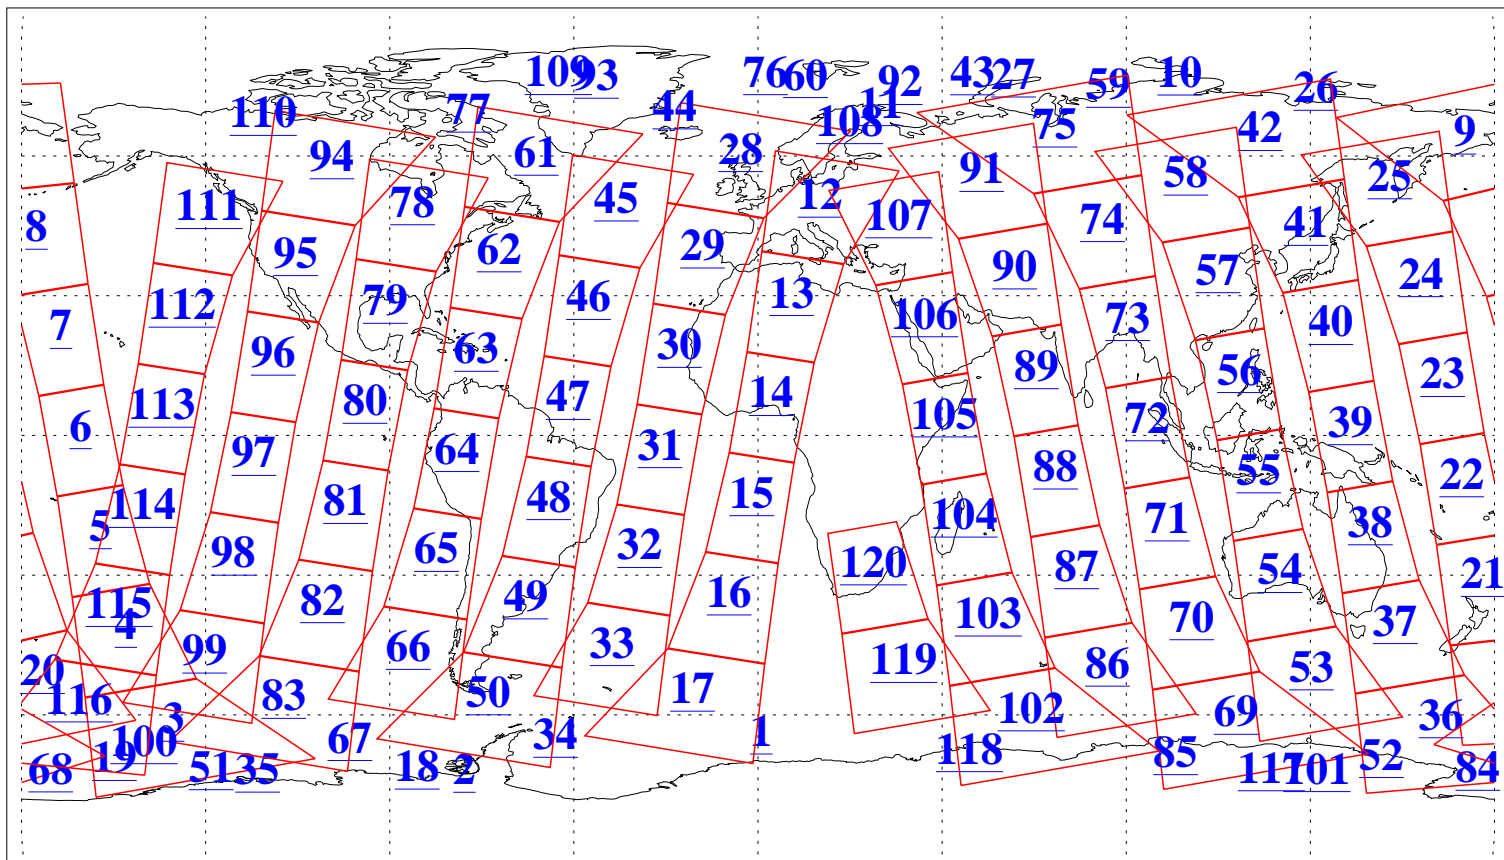

L1B Availability  
AMSU Granules: 240  
HSB Granules: 0  
AIRS Granules: 240

29 Aug 2015  
DoY 241  
Aqua Day 4865  
Granules: 1 to 120

Granules: 121 to 240

Legend: AMSU Available, HSB Available, AIRS Available

L1B Availability  
AMSU Granules: 240  
HSB Granules: 0  
AIRS Granules: 240

29 Aug 2015  
DoY 241  
Aqua Day 4865

Ascending Granules

Descending Granules

Legend: AMSU Available, HSB Available, AIRS Available