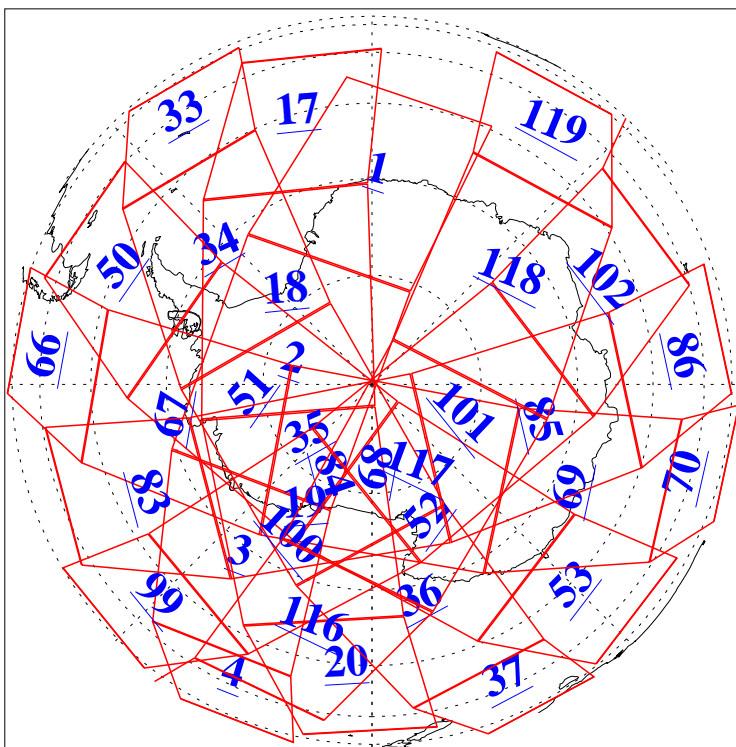

Legend: AMSU Available, HSB Available, AIRS Available