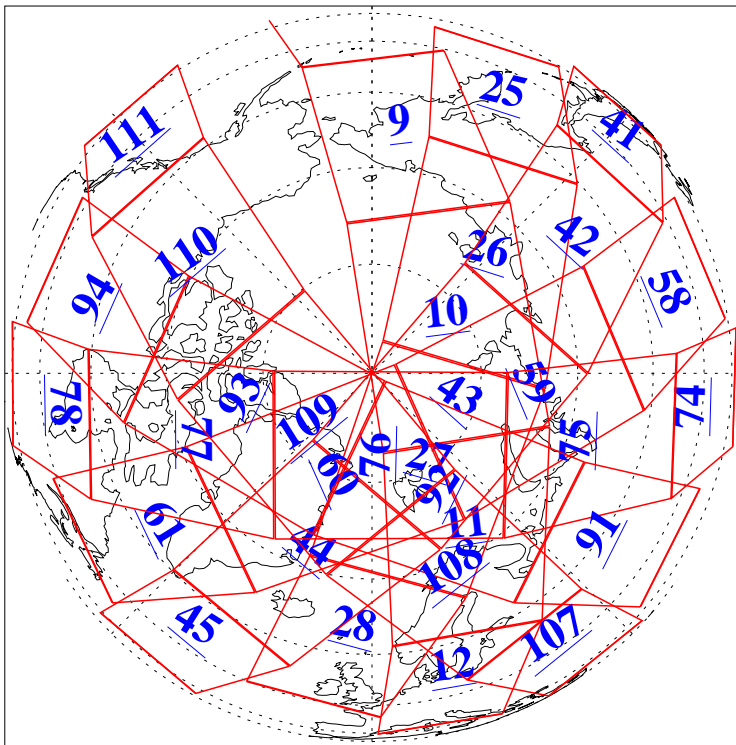

L1B Availability  
AMSU Granules: 240  
HSB Granules: 0  
AIRS Granules: 240

29 Aug 2015  
DoY 241  
Aqua Day 4865  
Granules: 1 to 120

Granules: 121 to 240

Legend: AMSU Available, HSB Available, AIRS Available

L1B Availability  
AMSU Granules: 240  
HSB Granules: 0  
AIRS Granules: 240

29 Aug 2015  
DoY 241  
Aqua Day 4865

Ascending Granules

Descending Granules

Legend: AMSU Available, HSB Available, AIRS Available

### Northern Hemisphere Granules