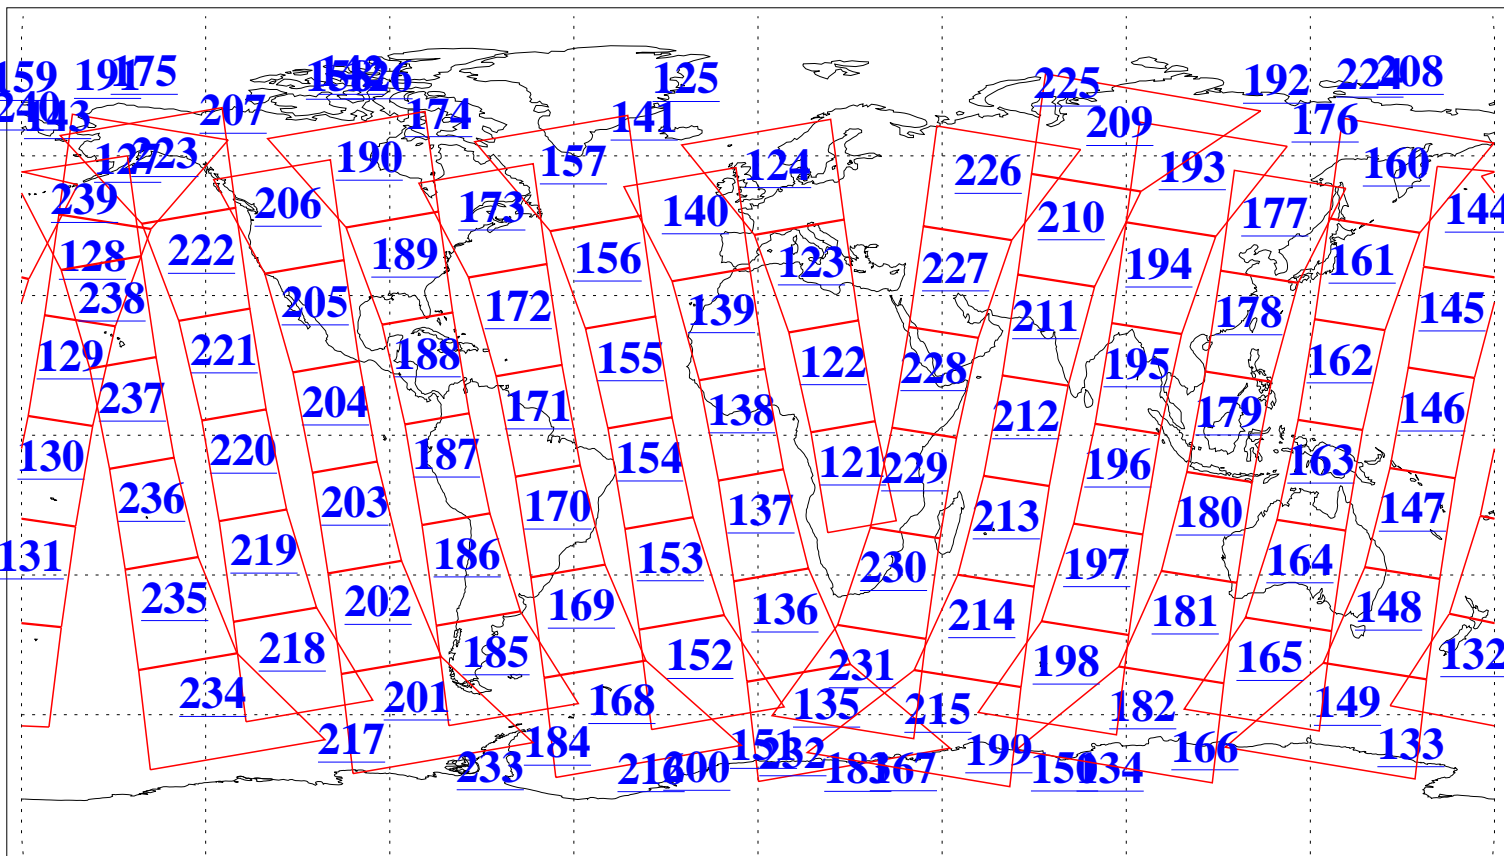

L1B Availability  
AMSU Granules: 240  
HSB Granules: 0  
AIRS Granules: 240

29 Aug 2015  
DoY 241  
Aqua Day 4865  
Granules: 1 to 120

Granules: 121 to 240

Legend: AMSU Available, HSB Available, AIRS Available

L1B Availability  
AMSU Granules: 240  
HSB Granules: 0  
AIRS Granules: 240

29 Aug 2015  
DoY 241  
Aqua Day 4865

Ascending Granules

Descending Granules

Legend: AMSU Available, HSB Available, AIRS Available