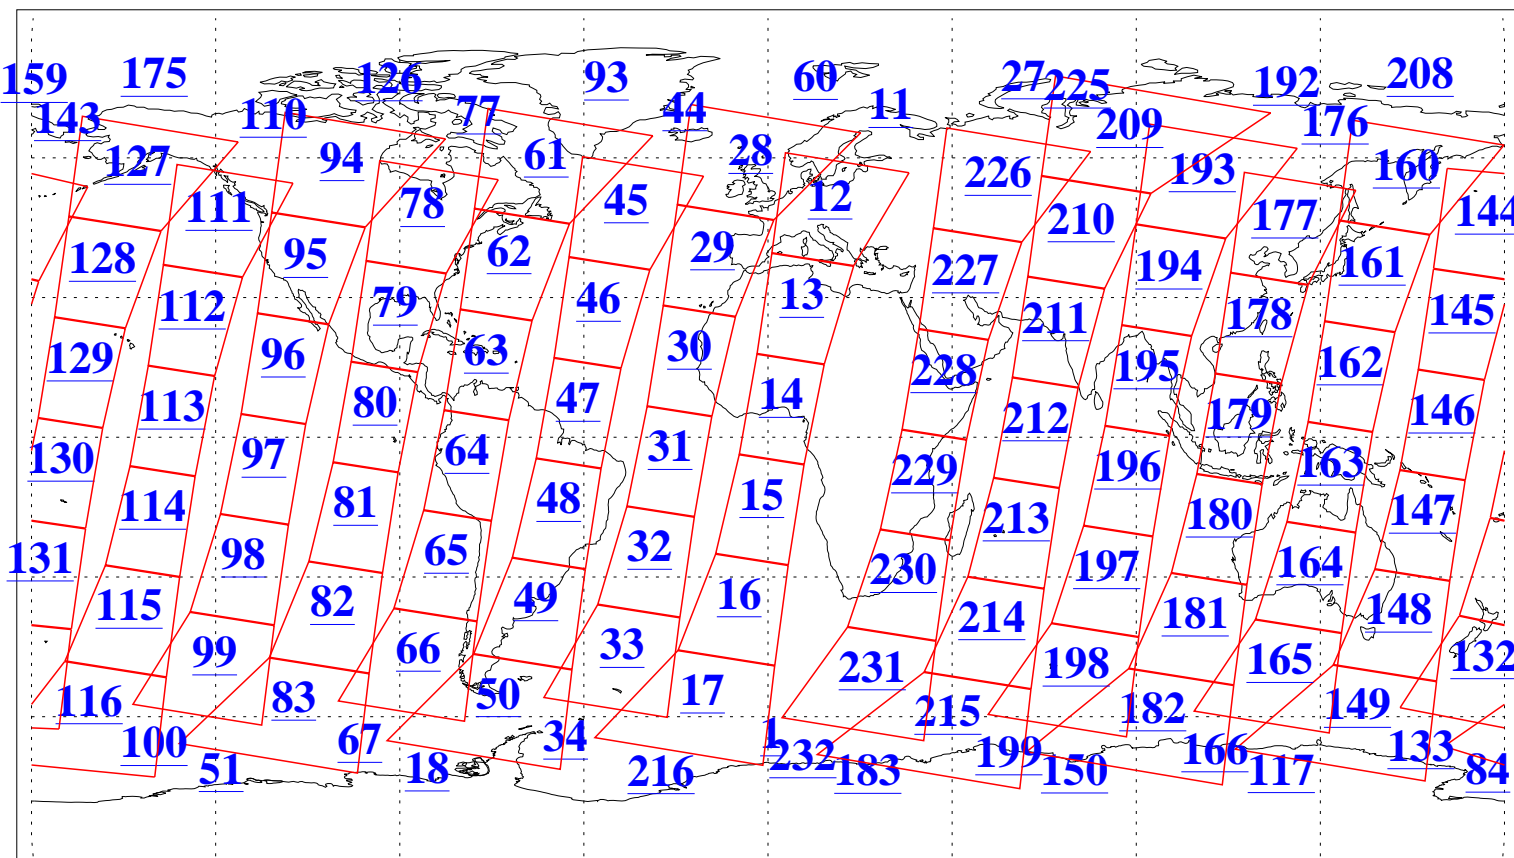

L1B Availability  
AMSU Granules: 240  
HSB Granules: 0  
AIRS Granules: 240

29 Aug 2015  
DoY 241  
Aqua Day 4865  
Granules: 1 to 120

Granules: 121 to 240

Legend: AMSU Available, HSB Available, AIRS Available

L1B Availability  
AMSU Granules: 240  
HSB Granules: 0  
AIRS Granules: 240

29 Aug 2015  
DoY 241  
Aqua Day 4865

Ascending Granules

Descending Granules

Legend: AMSU Available, HSB Available, AIRS Available