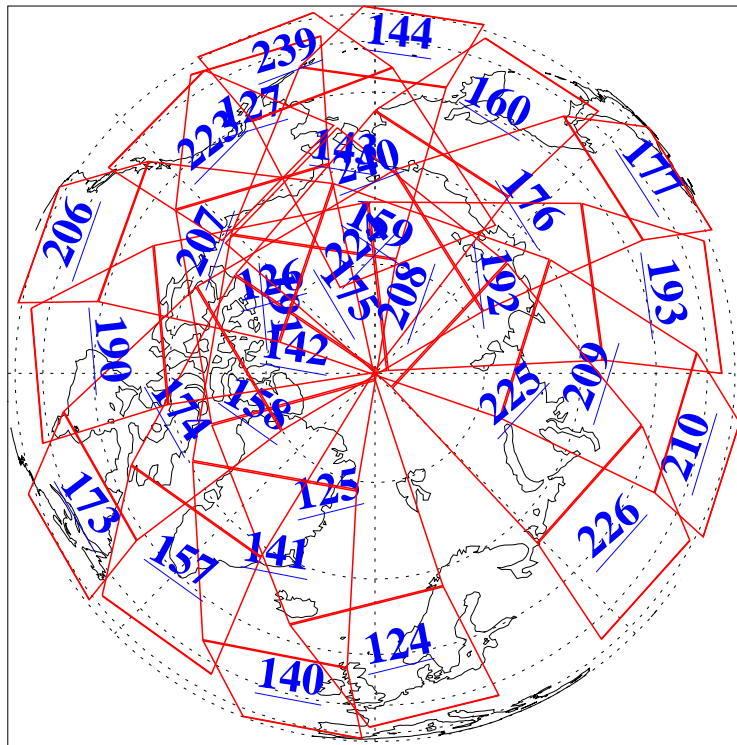

L1B Availability  
AMSU Granules: 240  
HSB Granules: 0  
AIRS Granules: 240

29 Aug 2015  
DoY 241  
Aqua Day 4865  
Granules: 1 to 120

Granules: 121 to 240

Legend: AMSU Available, HSB Available, AIRS Available

L1B Availability  
AMSU Granules: 240  
HSB Granules: 0  
AIRS Granules: 240

29 Aug 2015  
DoY 241  
Aqua Day 4865

Ascending Granules

Descending Granules

Legend: AMSU Available, HSB Available, AIRS Available

### Northern Hemisphere Granules