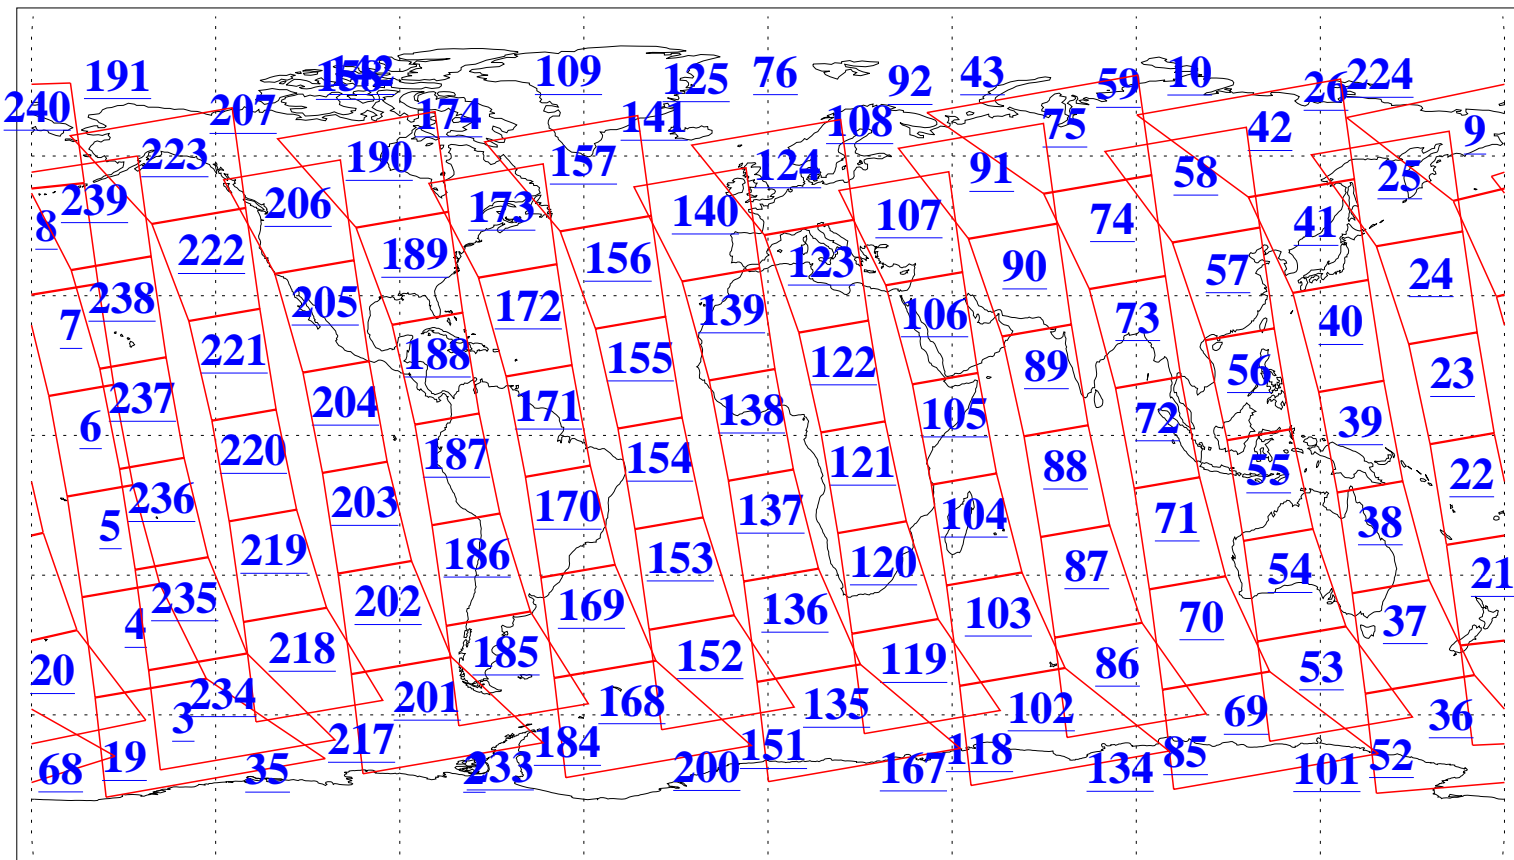

L1B Availability  
AMSU Granules: 240  
HSB Granules: 0  
AIRS Granules: 240

29 Aug 2015  
DoY 241  
Aqua Day 4865  
Granules: 1 to 120

Granules: 121 to 240

Legend: AMSU Available, HSB Available, AIRS Available

L1B Availability  
AMSU Granules: 240  
HSB Granules: 0  
AIRS Granules: 240

29 Aug 2015  
DoY 241  
Aqua Day 4865

Ascending Granules

Descending Granules

Legend: AMSU Available, HSB Available, AIRS Available

### Northern Hemisphere Granules