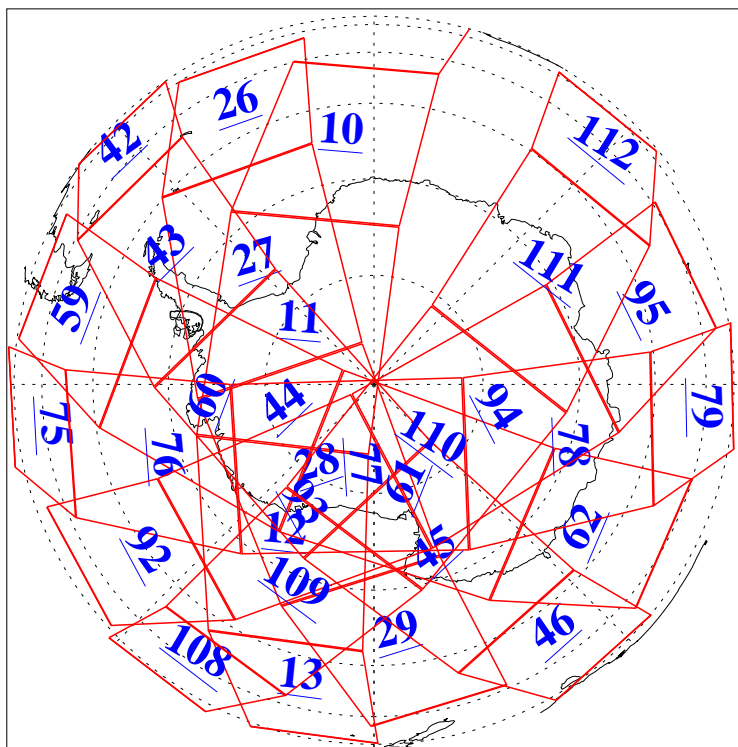

L1B Availability
AMSU Granules: 240
HSB Granules: 0
AIRS Granules: 240

28 Aug 2015
DoY 240
Aqua Day 4864
Granules: 1 to 120

Granules: 121 to 240

Legend: AMSU Available, HSB Available, AIRS Available

L1B Availability
AMSU Granules: 240
HSB Granules: 0
AIRS Granules: 240

28 Aug 2015
DoY 240
Aqua Day 4864

Ascending Granules

Descending Granules

Legend: AMSU Available, HSB Available, AIRS Available

L1B Availability
AMSU Granules: 240
HSB Granules: 0
AIRS Granules: 240

28 Aug 2015
DoY 240
Aqua Day 4864

Northern Hemisphere Granules

Southern Hemisphere Granules

Legend: AMSU Available, HSB Available, AIRS Available