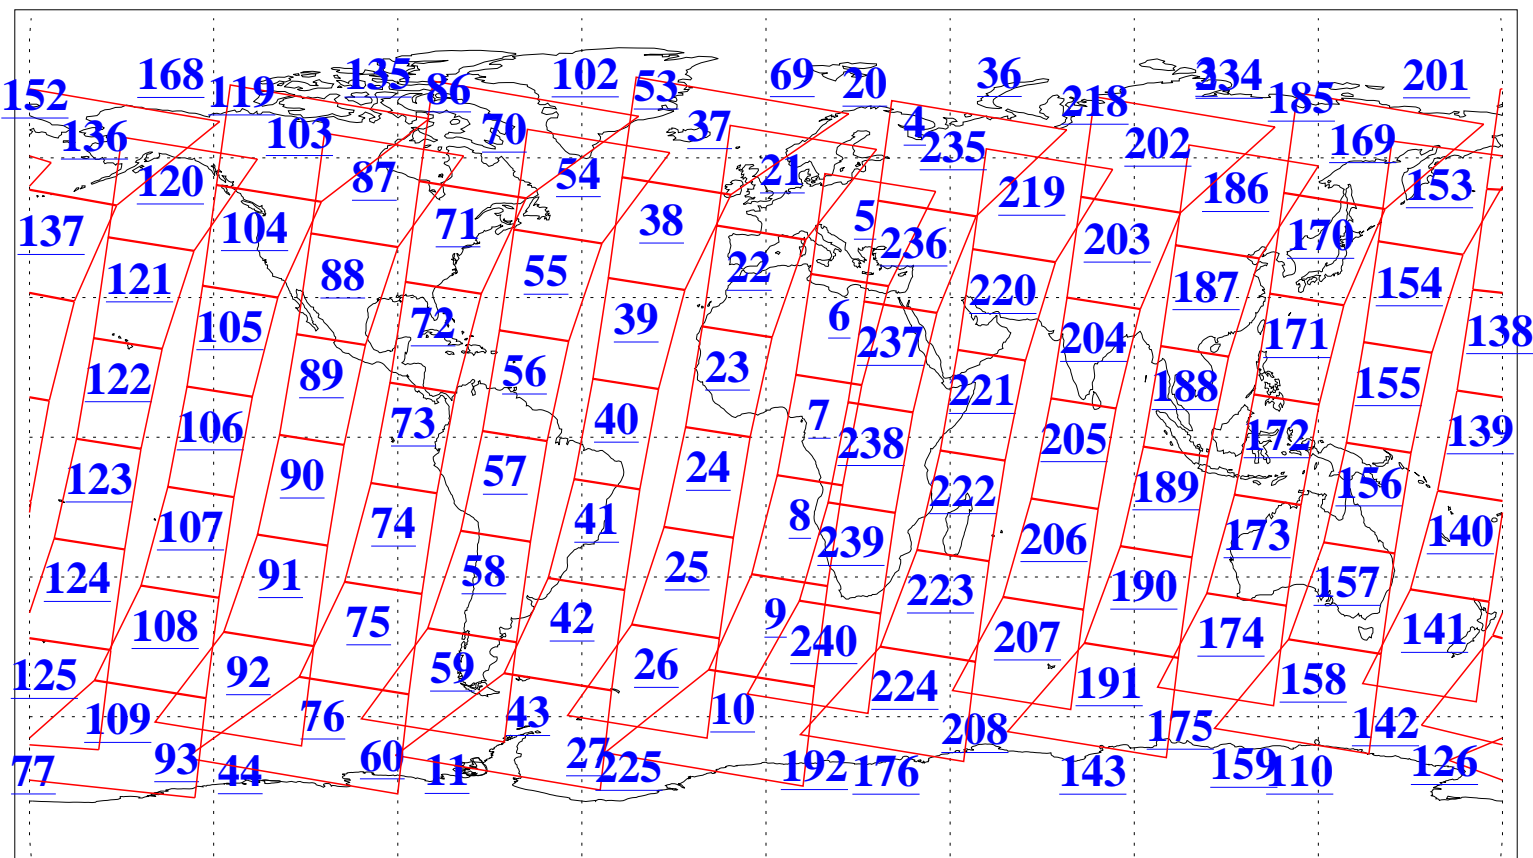

L1B Availability
AMSU Granules: 240
HSB Granules: 0
AIRS Granules: 240

28 Aug 2015
DoY 240
Aqua Day 4864
Granules: 1 to 120

Granules: 121 to 240

Legend: AMSU Available, HSB Available, AIRS Available

L1B Availability
AMSU Granules: 240
HSB Granules: 0
AIRS Granules: 240

28 Aug 2015
DoY 240
Aqua Day 4864

Ascending Granules

Descending Granules

Legend: AMSU Available, HSB Available, AIRS Available

L1B Availability
AMSU Granules: 240
HSB Granules: 0
AIRS Granules: 240

28 Aug 2015
DoY 240
Aqua Day 4864

Northern Hemisphere Granules

Southern Hemisphere Granules

Legend: AMSU Available, HSB Available, AIRS Available