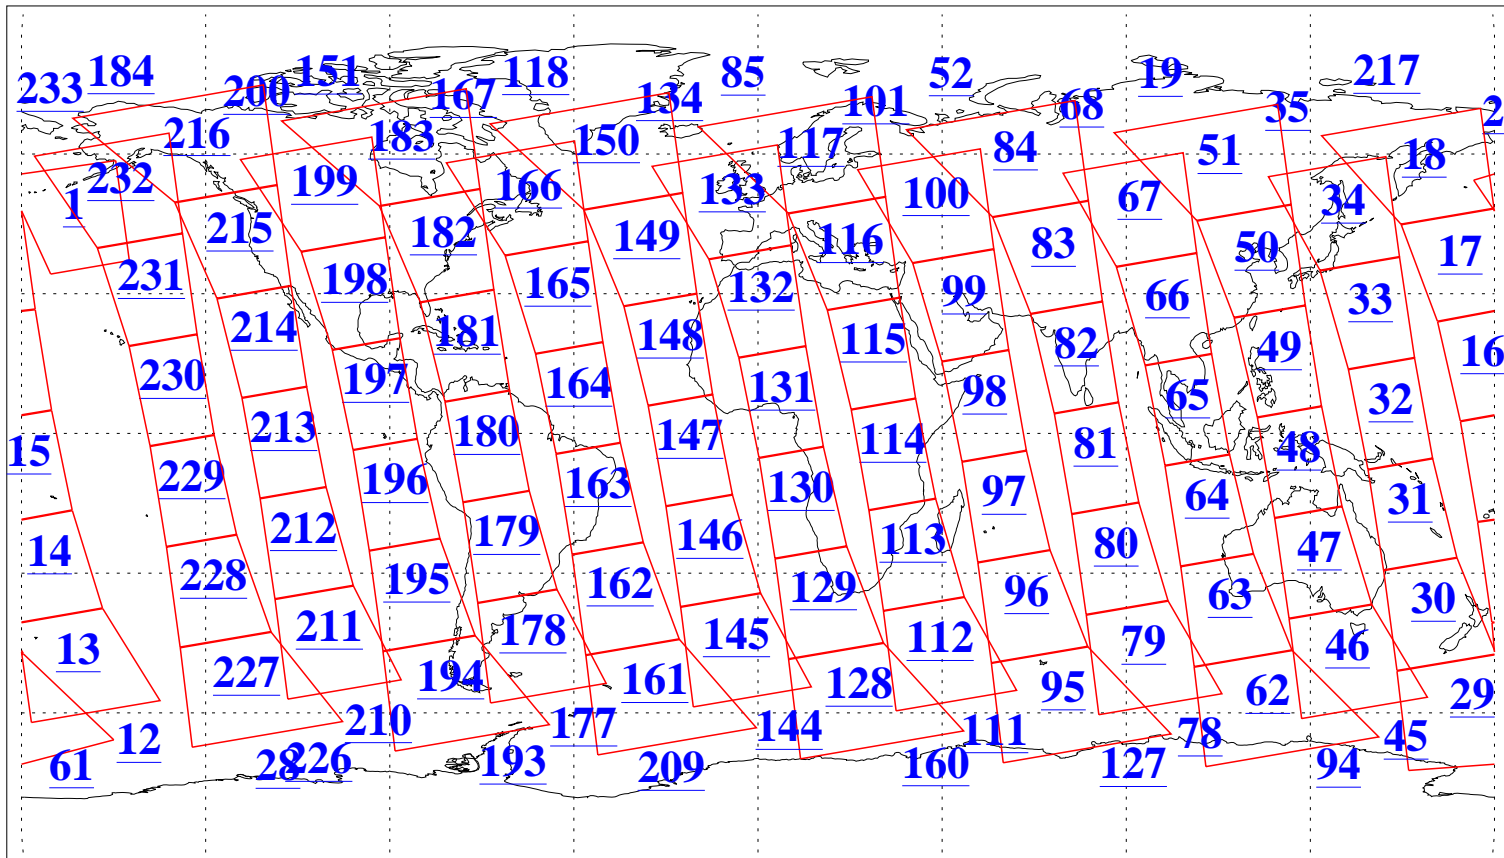

L1B Availability
AMSU Granules: 240
HSB Granules: 0
AIRS Granules: 240

28 Aug 2015
DoY 240
Aqua Day 4864
Granules: 1 to 120

Granules: 121 to 240

Legend: AMSU Available, HSB Available, AIRS Available

L1B Availability
AMSU Granules: 240
HSB Granules: 0
AIRS Granules: 240

28 Aug 2015
DoY 240
Aqua Day 4864

Ascending Granules

Descending Granules

Legend: AMSU Available, HSB Available, AIRS Available

L1B Availability
AMSU Granules: 240
HSB Granules: 0
AIRS Granules: 240

28 Aug 2015
DoY 240
Aqua Day 4864

Northern Hemisphere Granules

Southern Hemisphere Granules

Legend: AMSU Available, HSB Available, AIRS Available