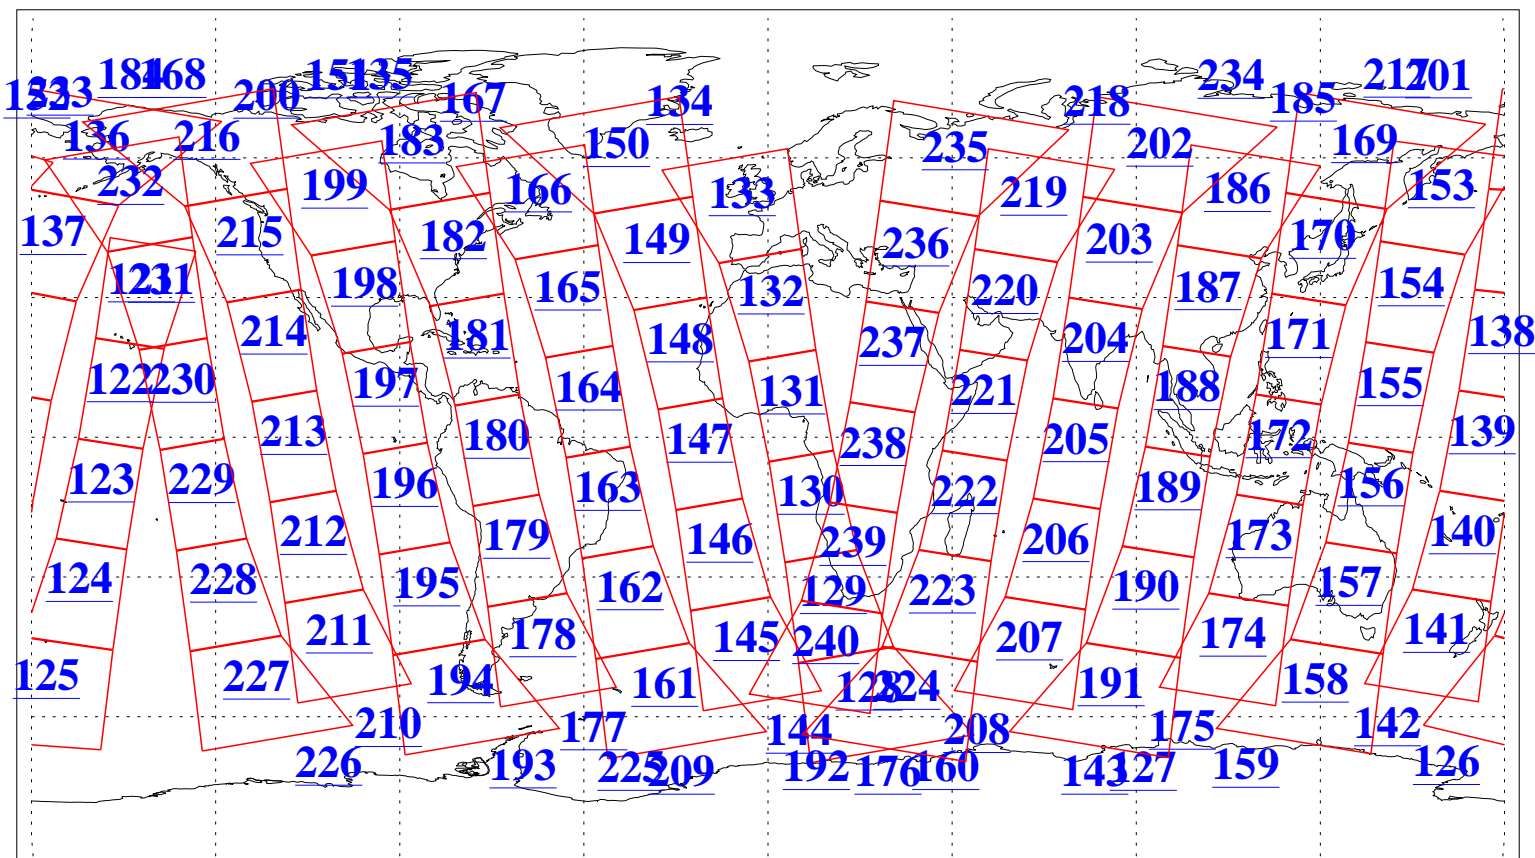

L1B Availability
AMSU Granules: 240
HSB Granules: 0
AIRS Granules: 240

28 Aug 2015
DoY 240
Aqua Day 4864
Granules: 1 to 120

Granules: 121 to 240

Legend: AMSU Available, HSB Available, AIRS Available

L1B Availability
AMSU Granules: 240
HSB Granules: 0
AIRS Granules: 240

28 Aug 2015
DoY 240
Aqua Day 4864

Ascending Granules

Descending Granules

Legend: AMSU Available, HSB Available, AIRS Available

L1B Availability
AMSU Granules: 240
HSB Granules: 0
AIRS Granules: 240

28 Aug 2015
DoY 240
Aqua Day 4864