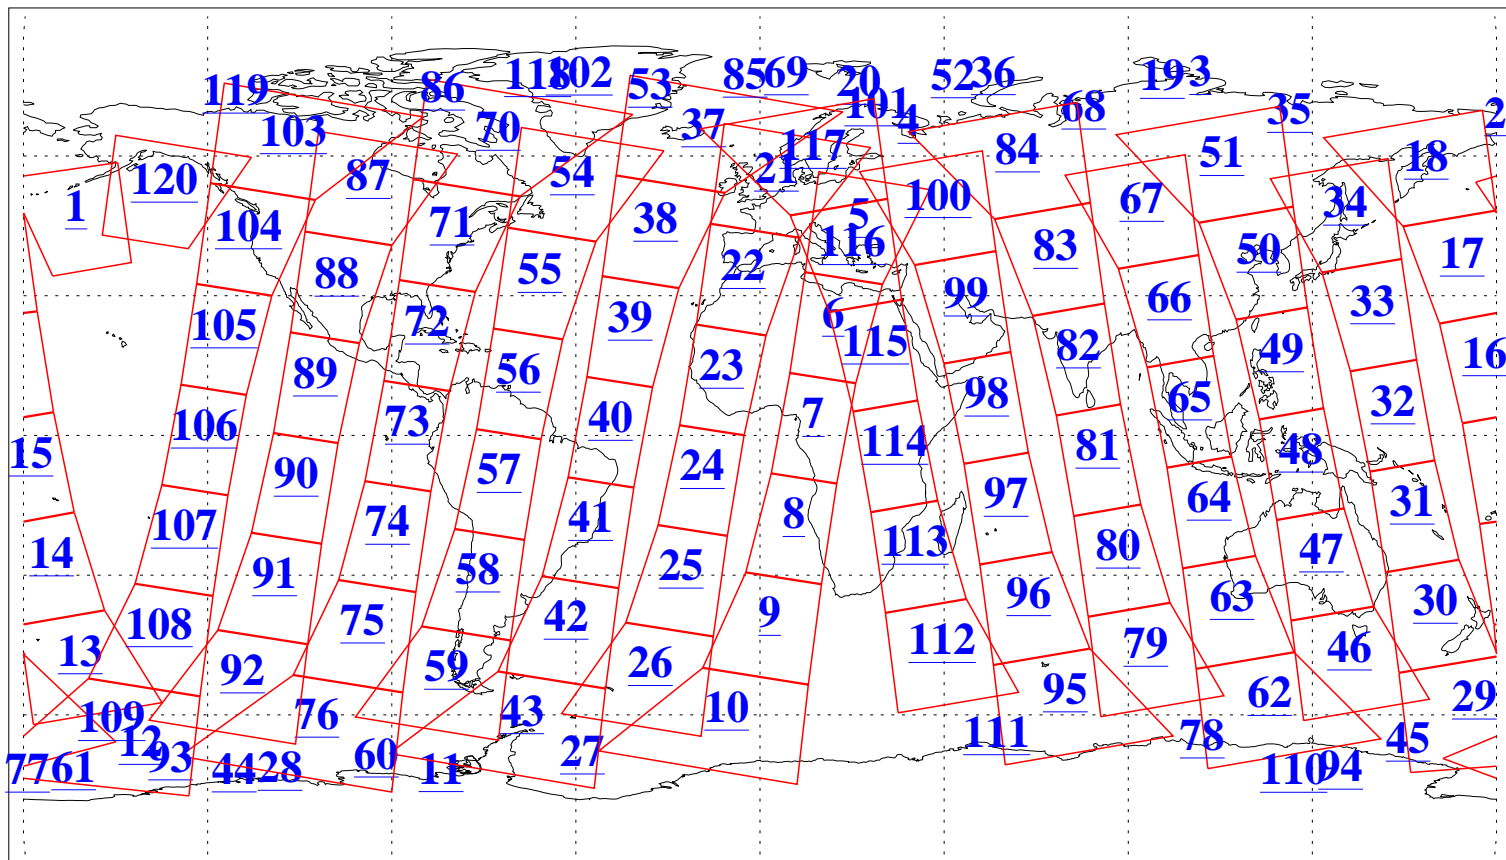

L1B Availability
AMSU Granules: 240
HSB Granules: 0
AIRS Granules: 240

28 Aug 2015
DoY 240
Aqua Day 4864
Granules: 1 to 120

Granules: 121 to 240

Legend: AMSU Available, HSB Available, AIRS Available

L1B Availability
AMSU Granules: 240
HSB Granules: 0
AIRS Granules: 240

28 Aug 2015
DoY 240
Aqua Day 4864

Ascending Granules

Descending Granules

Legend: AMSU Available, HSB Available, AIRS Available

L1B Availability
AMSU Granules: 240
HSB Granules: 0
AIRS Granules: 240

28 Aug 2015
DoY 240
Aqua Day 4864

Northern Hemisphere Granules

Southern Hemisphere Granules

Legend: AMSU Available, HSB Available, AIRS Available