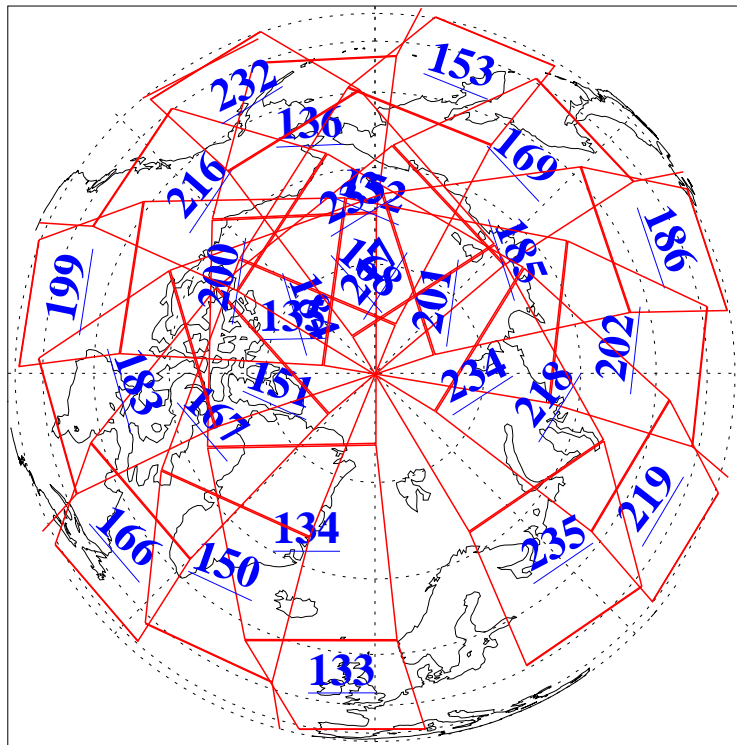

28 Aug 2015
DoY 240
Aqua Day 4864

Ascending Granules

Descending Granules

Legend: AMSU Available, HSB Available, AIRS Available

L1B Availability
AMSU Granules: 240
HSB Granules: 0
AIRS Granules: 240

28 Aug 2015
DoY 240
Aqua Day 4864

Northern Hemisphere Granules

Southern Hemisphere Granules

Legend: AMSU Available, HSB Available, AIRS Available