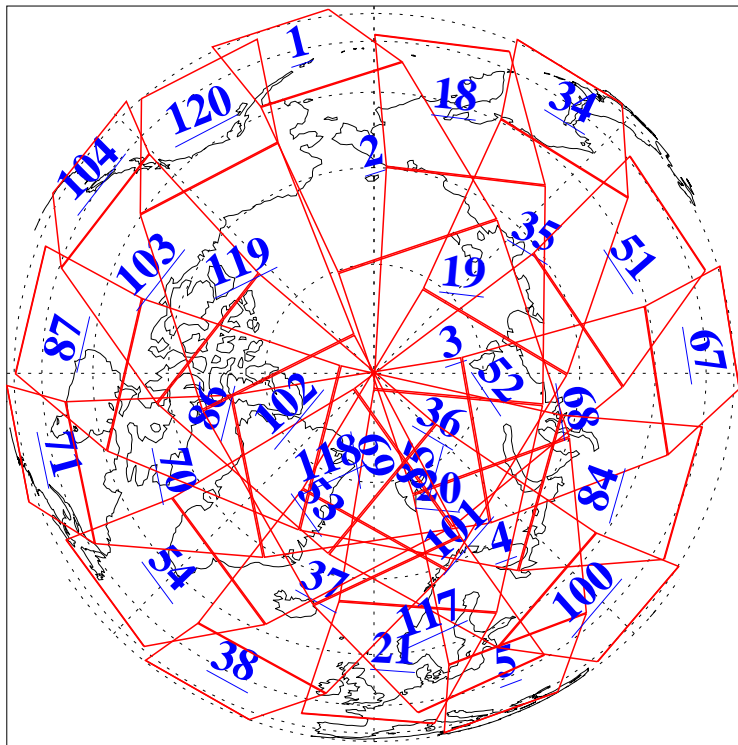

L1B Availability
AMSU Granules: 240
HSB Granules: 0
AIRS Granules: 240

28 Aug 2015
DoY 240
Aqua Day 4864
Granules: 1 to 120

Granules: 121 to 240

Legend: AMSU Available, HSB Available, AIRS Available

L1B Availability
AMSU Granules: 240
HSB Granules: 0
AIRS Granules: 240

28 Aug 2015
DoY 240
Aqua Day 4864

Ascending Granules

Descending Granules

Legend: AMSU Available, HSB Available, AIRS Available

L1B Availability
AMSU Granules: 240
HSB Granules: 0
AIRS Granules: 240

28 Aug 2015
DoY 240
Aqua Day 4864

Northern Hemisphere Granules

Southern Hemisphere Granules

Legend: AMSU Available, HSB Available, AIRS Available