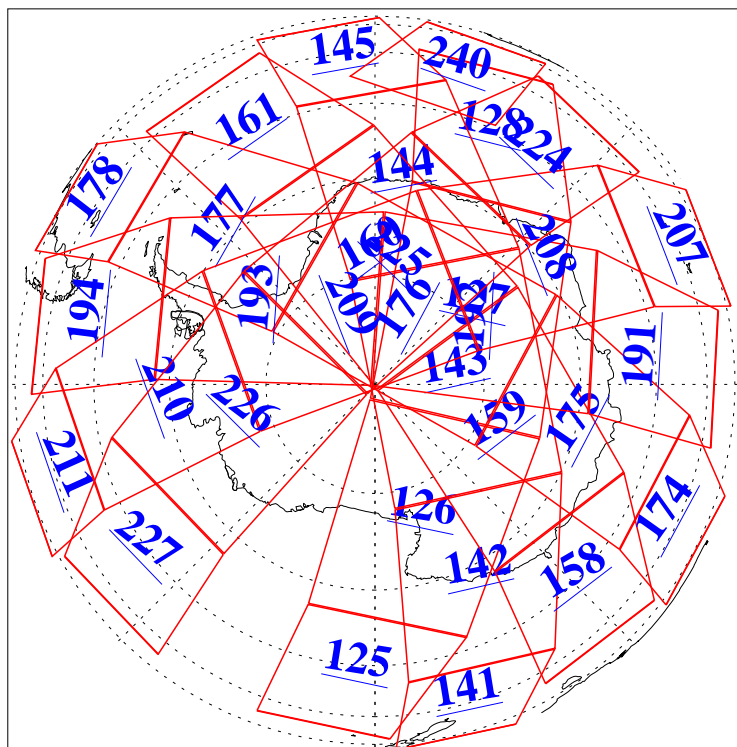

L1B Availability
AMSU Granules: 240
HSB Granules: 0
AIRS Granules: 240

28 Aug 2015
DoY 240
Aqua Day 4864
Granules: 1 to 120

Granules: 121 to 240

Legend: AMSU Available, HSB Available, AIRS Available

L1B Availability
AMSU Granules: 240
HSB Granules: 0
AIRS Granules: 240

28 Aug 2015
DoY 240
Aqua Day 4864

Ascending Granules

Descending Granules

Legend: AMSU Available, HSB Available, AIRS Available

L1B Availability
AMSU Granules: 240
HSB Granules: 0
AIRS Granules: 240

28 Aug 2015
DoY 240
Aqua Day 4864

Northern Hemisphere Granules

Southern Hemisphere Granules

Legend: AMSU Available, HSB Available, AIRS Available