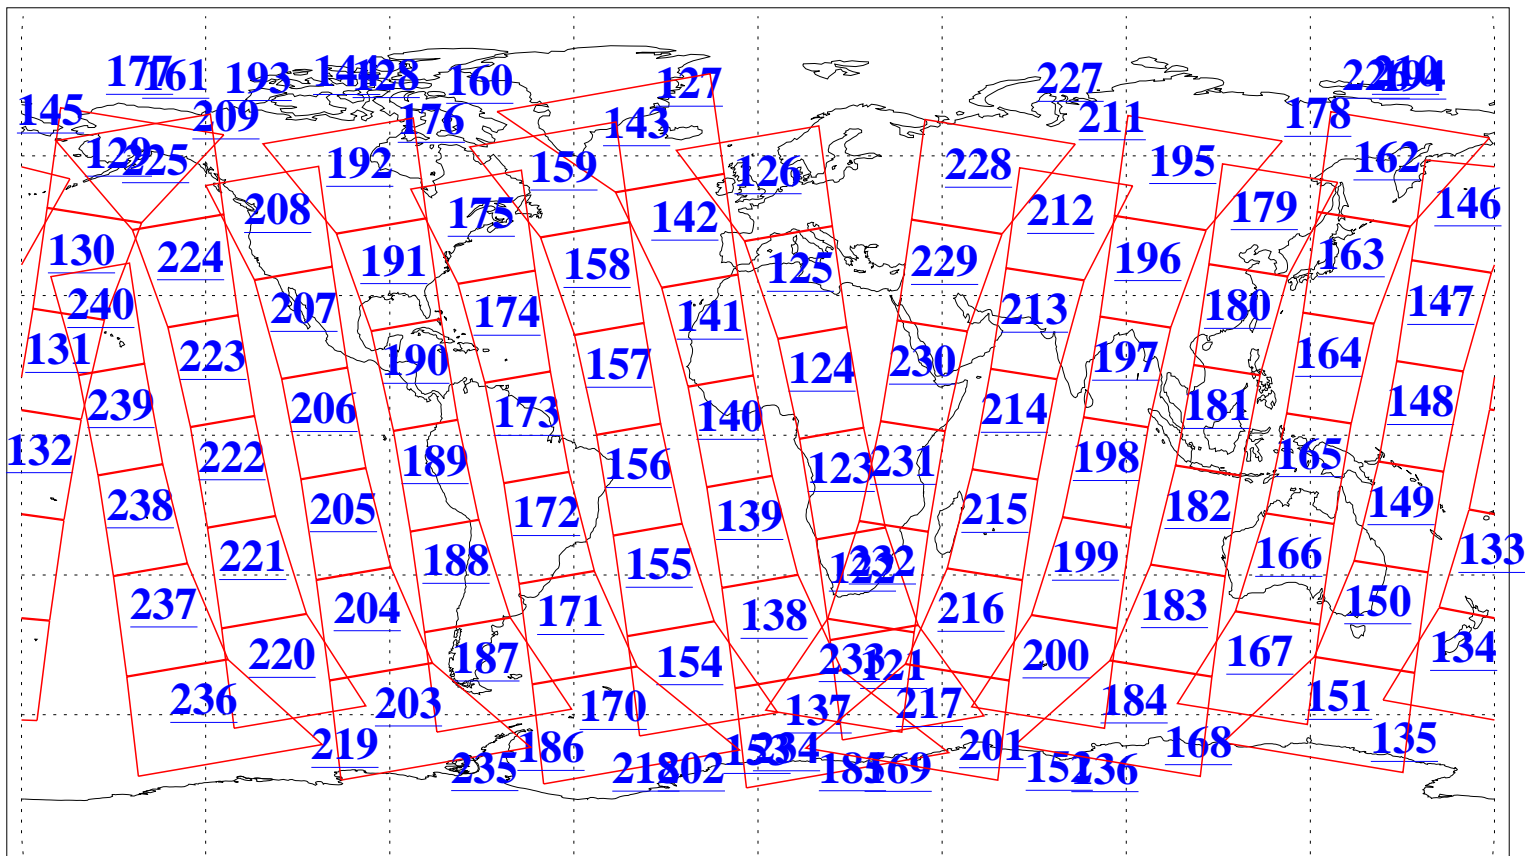

L1B Availability
AMSU Granules: 240
HSB Granules: 0
AIRS Granules: 240

27 Aug 2015
DoY 239
Aqua Day 4863
Granules: 1 to 120

Granules: 121 to 240

Legend: AMSU Available, HSB Available, AIRS Available

L1B Availability
AMSU Granules: 240
HSB Granules: 0
AIRS Granules: 240

27 Aug 2015
DoY 239
Aqua Day 4863
Ascending Granules

Descending Granules

Legend: AMSU Available, HSB Available, AIRS Available

L1B Availability
 AMSU Granules: 240
 HSB Granules: 0
 AIRS Granules: 240

27 Aug 2015
 DoY 239
 Aqua Day 4863

Northern Hemisphere Granules

Southern Hemisphere Granules

Legend: AMSU Available, HSB Available, AIRS Available