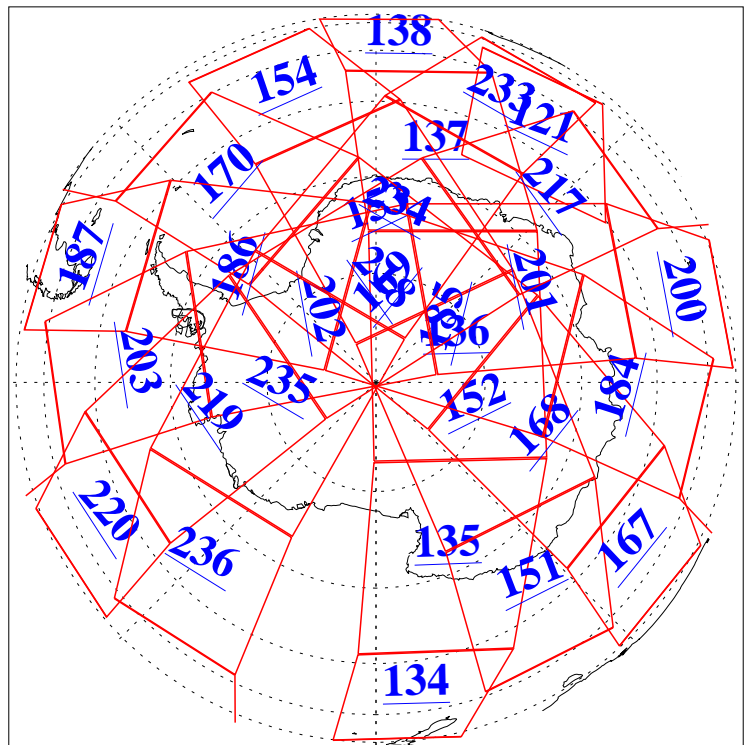

27 Aug 2015
DoY 239
Aqua Day 4863
Ascending Granules

Descending Granules

Legend: AMSU Available, HSB Available, AIRS Available

L1B Availability
 AMSU Granules: 240
 HSB Granules: 0
 AIRS Granules: 240

27 Aug 2015
 DoY 239
 Aqua Day 4863

Northern Hemisphere Granules

Southern Hemisphere Granules

Legend: AMSU Available, HSB Available, AIRS Available