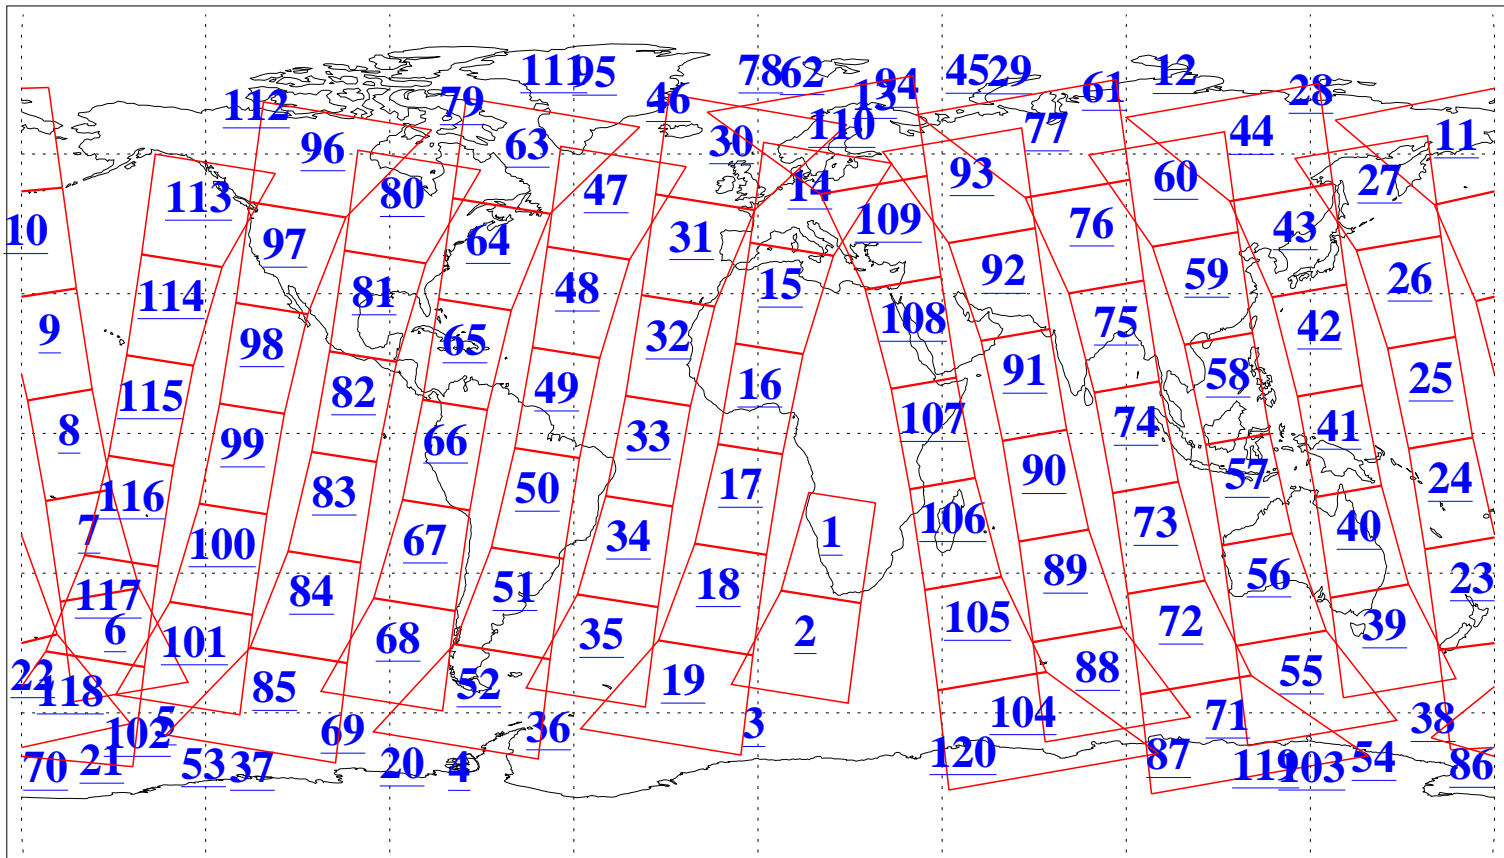

L1B Availability
AMSU Granules: 240
HSB Granules: 0
AIRS Granules: 240

27 Aug 2015
DoY 239
Aqua Day 4863
Granules: 1 to 120

Granules: 121 to 240

Legend: AMSU Available, HSB Available, AIRS Available

L1B Availability
AMSU Granules: 240
HSB Granules: 0
AIRS Granules: 240

27 Aug 2015
DoY 239
Aqua Day 4863
Ascending Granules

Descending Granules

Legend: AMSU Available, HSB Available, AIRS Available

L1B Availability
 AMSU Granules: 240
 HSB Granules: 0
 AIRS Granules: 240

27 Aug 2015
 DoY 239
 Aqua Day 4863

Northern Hemisphere Granules

Southern Hemisphere Granules

Legend: AMSU Available, HSB Available, AIRS Available