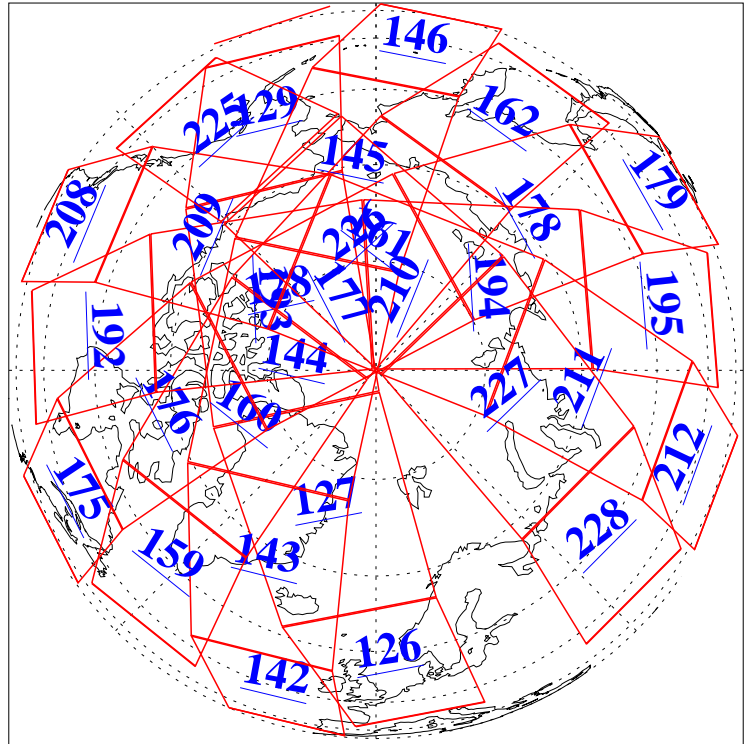

27 Aug 2015
DoY 239
Aqua Day 4863
Ascending Granules

Descending Granules

Legend: AMSU Available, HSB Available, AIRS Available

L1B Availability
 AMSU Granules: 240
 HSB Granules: 0
 AIRS Granules: 240

27 Aug 2015
 DoY 239
 Aqua Day 4863

Northern Hemisphere Granules

Southern Hemisphere Granules

Legend: AMSU Available, HSB Available, AIRS Available