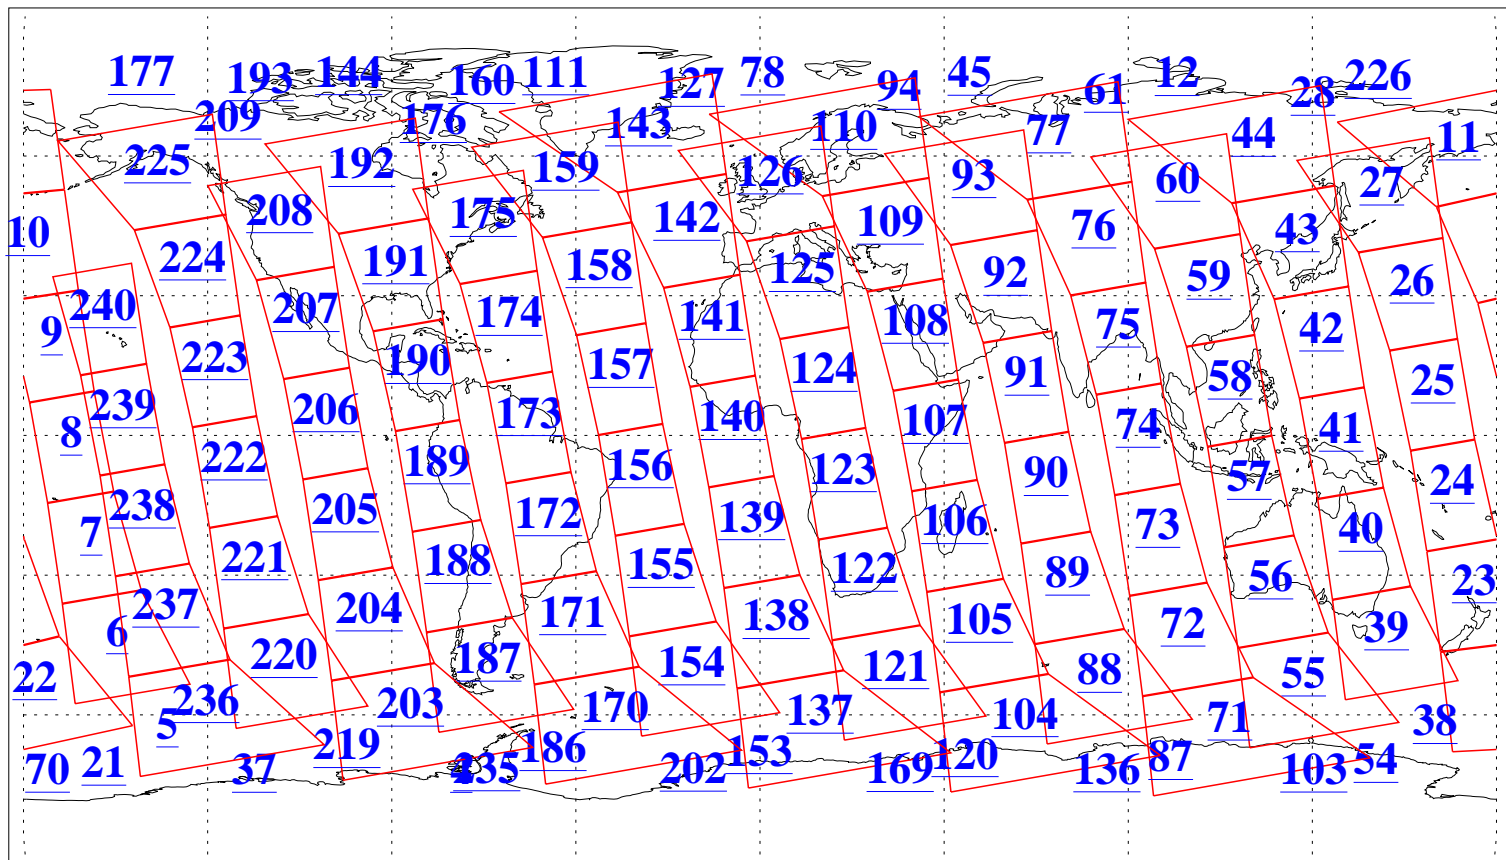

L1B Availability
AMSU Granules: 240
HSB Granules: 0
AIRS Granules: 240

27 Aug 2015
DoY 239
Aqua Day 4863
Granules: 1 to 120

Granules: 121 to 240

Legend: AMSU Available, HSB Available, AIRS Available

L1B Availability
AMSU Granules: 240
HSB Granules: 0
AIRS Granules: 240

27 Aug 2015
DoY 239
Aqua Day 4863
Ascending Granules

Descending Granules

Legend: AMSU Available, HSB Available, AIRS Available

L1B Availability
 AMSU Granules: 240
 HSB Granules: 0
 AIRS Granules: 240

27 Aug 2015
 DoY 239
 Aqua Day 4863

Northern Hemisphere Granules

Southern Hemisphere Granules

Legend: AMSU Available, HSB Available, AIRS Available