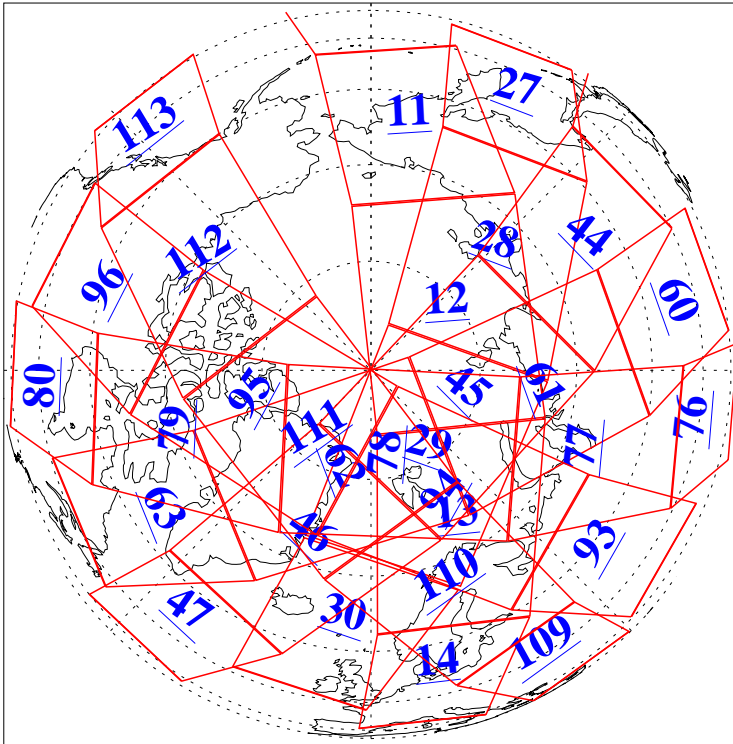

L1B Availability
AMSU Granules: 240
HSB Granules: 0
AIRS Granules: 240

27 Aug 2015
DoY 239
Aqua Day 4863
Granules: 1 to 120

Granules: 121 to 240

Legend: AMSU Available, HSB Available, AIRS Available

L1B Availability
AMSU Granules: 240
HSB Granules: 0
AIRS Granules: 240

27 Aug 2015
DoY 239
Aqua Day 4863
Ascending Granules

Descending Granules

Legend: AMSU Available, HSB Available, AIRS Available

L1B Availability
 AMSU Granules: 240
 HSB Granules: 0
 AIRS Granules: 240

27 Aug 2015
 DoY 239
 Aqua Day 4863

Northern Hemisphere Granules

Southern Hemisphere Granules

Legend: AMSU Available, HSB Available, AIRS Available