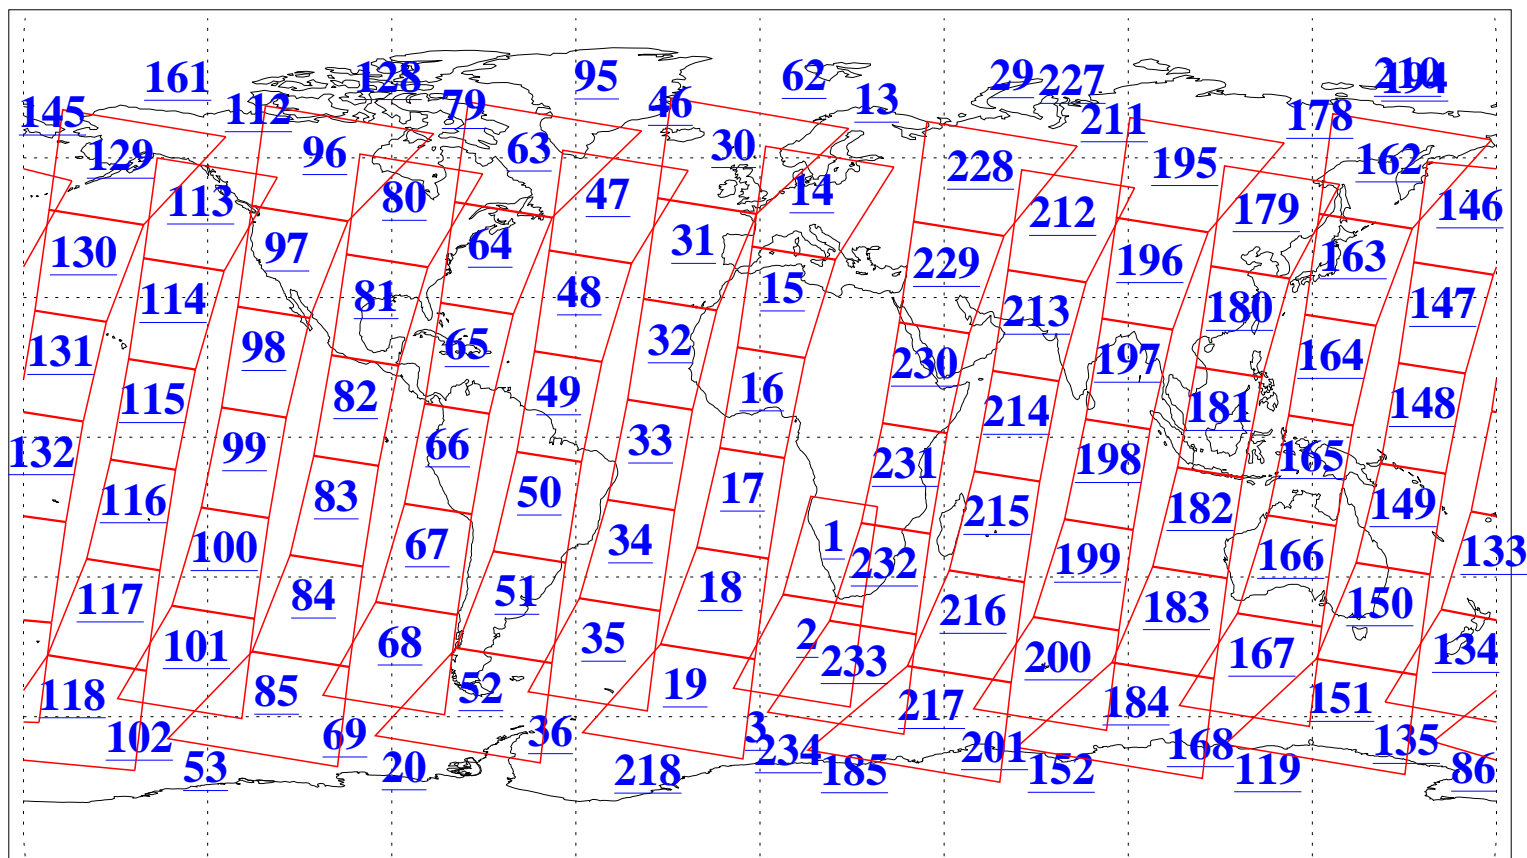

L1B Availability
AMSU Granules: 240
HSB Granules: 0
AIRS Granules: 240

27 Aug 2015
DoY 239
Aqua Day 4863
Granules: 1 to 120

Granules: 121 to 240

Legend: AMSU Available, HSB Available, AIRS Available

L1B Availability
AMSU Granules: 240
HSB Granules: 0
AIRS Granules: 240

27 Aug 2015
DoY 239
Aqua Day 4863
Ascending Granules

Descending Granules

Legend: AMSU Available, HSB Available, AIRS Available

L1B Availability
 AMSU Granules: 240
 HSB Granules: 0
 AIRS Granules: 240

27 Aug 2015
 DoY 239
 Aqua Day 4863

Northern Hemisphere Granules

Southern Hemisphere Granules

Legend: AMSU Available, HSB Available, AIRS Available