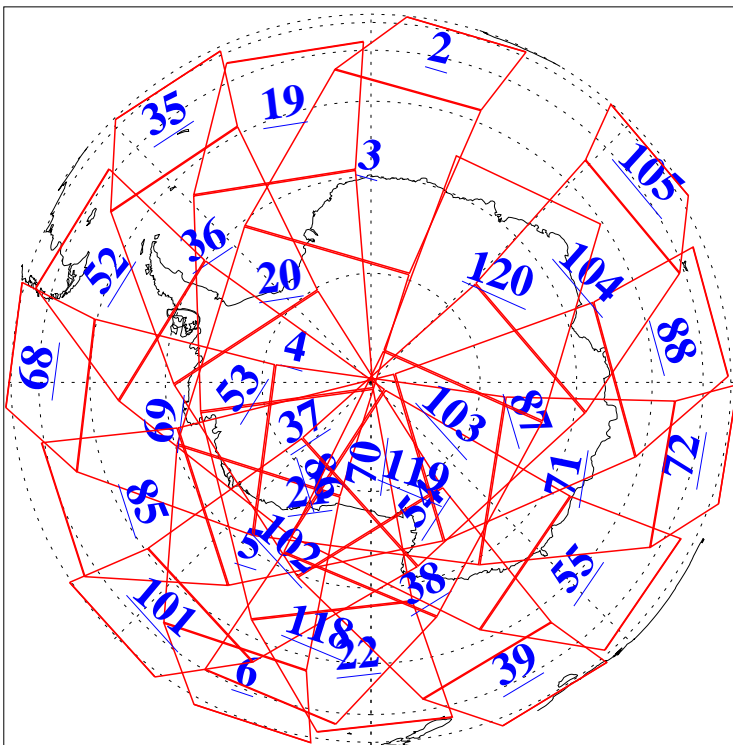

L1B Availability
AMSU Granules: 240
HSB Granules: 0
AIRS Granules: 240

27 Aug 2015
DoY 239
Aqua Day 4863
Granules: 1 to 120

Granules: 121 to 240

Legend: AMSU Available, HSB Available, AIRS Available

L1B Availability
AMSU Granules: 240
HSB Granules: 0
AIRS Granules: 240

27 Aug 2015
DoY 239
Aqua Day 4863
Ascending Granules

Descending Granules

Legend: AMSU Available, HSB Available, AIRS Available

L1B Availability
 AMSU Granules: 240
 HSB Granules: 0
 AIRS Granules: 240

27 Aug 2015
 DoY 239
 Aqua Day 4863

Northern Hemisphere Granules

Southern Hemisphere Granules

Legend: AMSU Available, HSB Available, AIRS Available