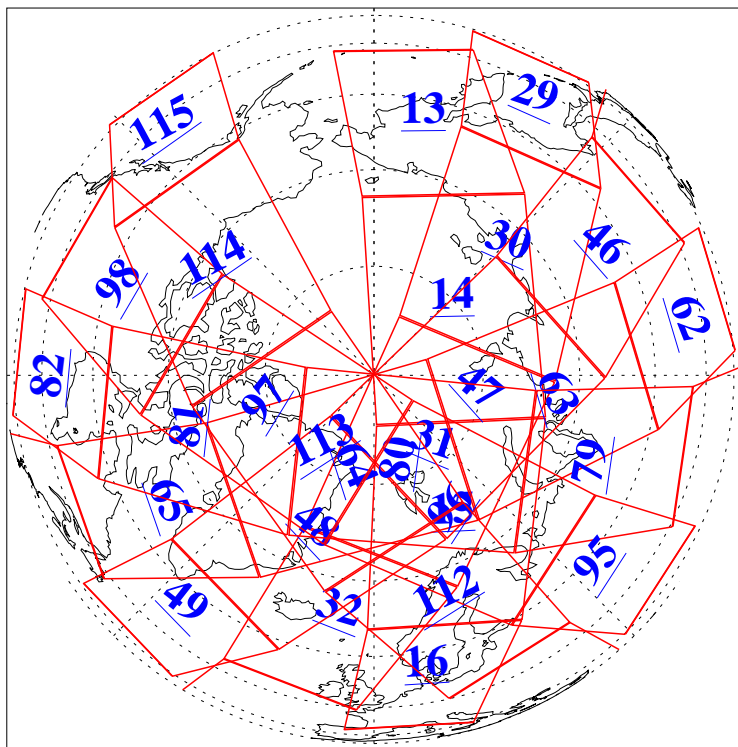

L1B Availability
AMSU Granules: 240
HSB Granules: 0
AIRS Granules: 236

25 Aug 2015
DoY 237
Aqua Day 4861
Granules: 1 to 120

Granules: 121 to 240

Legend: AMSU Available, HSB Available, AIRS Available

L1B Availability
AMSU Granules: 240
HSB Granules: 0
AIRS Granules: 236

25 Aug 2015
DoY 237
Aqua Day 4861

Ascending Granules

Descending Granules

Legend: AMSU Available, HSB Available, AIRS Available

L1B Availability
 AMSU Granules: 240
 HSB Granules: 0
 AIRS Granules: 236

25 Aug 2015
 DoY 237
 Aqua Day 4861

Northern Hemisphere Granules

Southern Hemisphere Granules

Legend: AMSU Available, HSB Available, AIRS Available