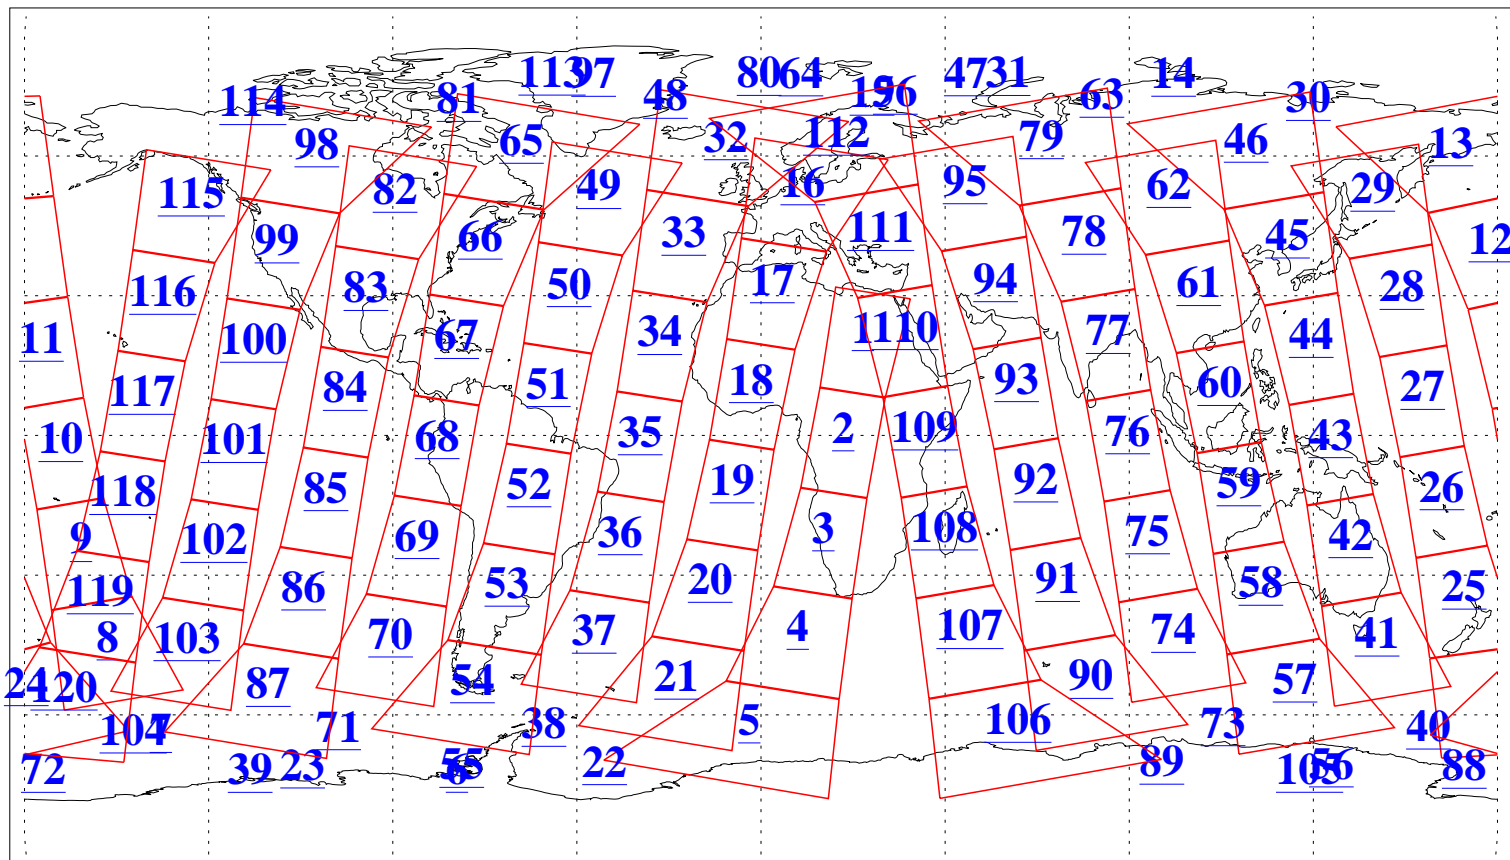

L1B Availability
AMSU Granules: 240
HSB Granules: 0
AIRS Granules: 236

25 Aug 2015
DoY 237
Aqua Day 4861
Granules: 1 to 120

Granules: 121 to 240

Legend: AMSU Available, HSB Available, AIRS Available

L1B Availability
AMSU Granules: 240
HSB Granules: 0
AIRS Granules: 236

25 Aug 2015
DoY 237
Aqua Day 4861

Ascending Granules

Descending Granules

Legend: AMSU Available, HSB Available, AIRS Available

L1B Availability
 AMSU Granules: 240
 HSB Granules: 0
 AIRS Granules: 236

25 Aug 2015
 DoY 237
 Aqua Day 4861

Northern Hemisphere Granules

Southern Hemisphere Granules

Legend: AMSU Available, HSB Available, AIRS Available