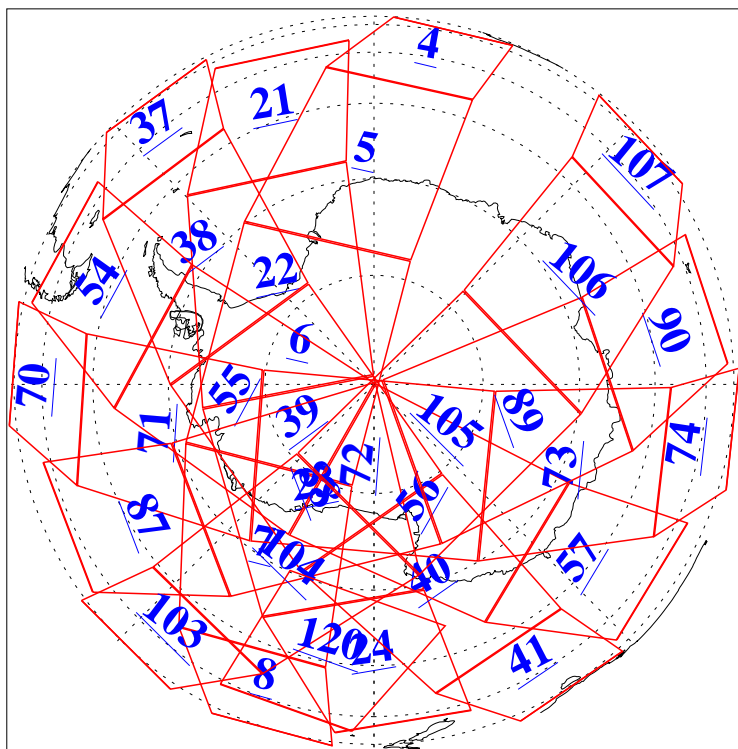

L1B Availability
AMSU Granules: 240
HSB Granules: 0
AIRS Granules: 236

25 Aug 2015
DoY 237
Aqua Day 4861
Granules: 1 to 120

Granules: 121 to 240

Legend: AMSU Available, HSB Available, AIRS Available

L1B Availability
AMSU Granules: 240
HSB Granules: 0
AIRS Granules: 236

25 Aug 2015
DoY 237
Aqua Day 4861

Ascending Granules

Descending Granules

Legend: AMSU Available, HSB Available, AIRS Available

L1B Availability
 AMSU Granules: 240
 HSB Granules: 0
 AIRS Granules: 236

25 Aug 2015
 DoY 237
 Aqua Day 4861

Northern Hemisphere Granules

Southern Hemisphere Granules

Legend: AMSU Available, HSB Available, AIRS Available