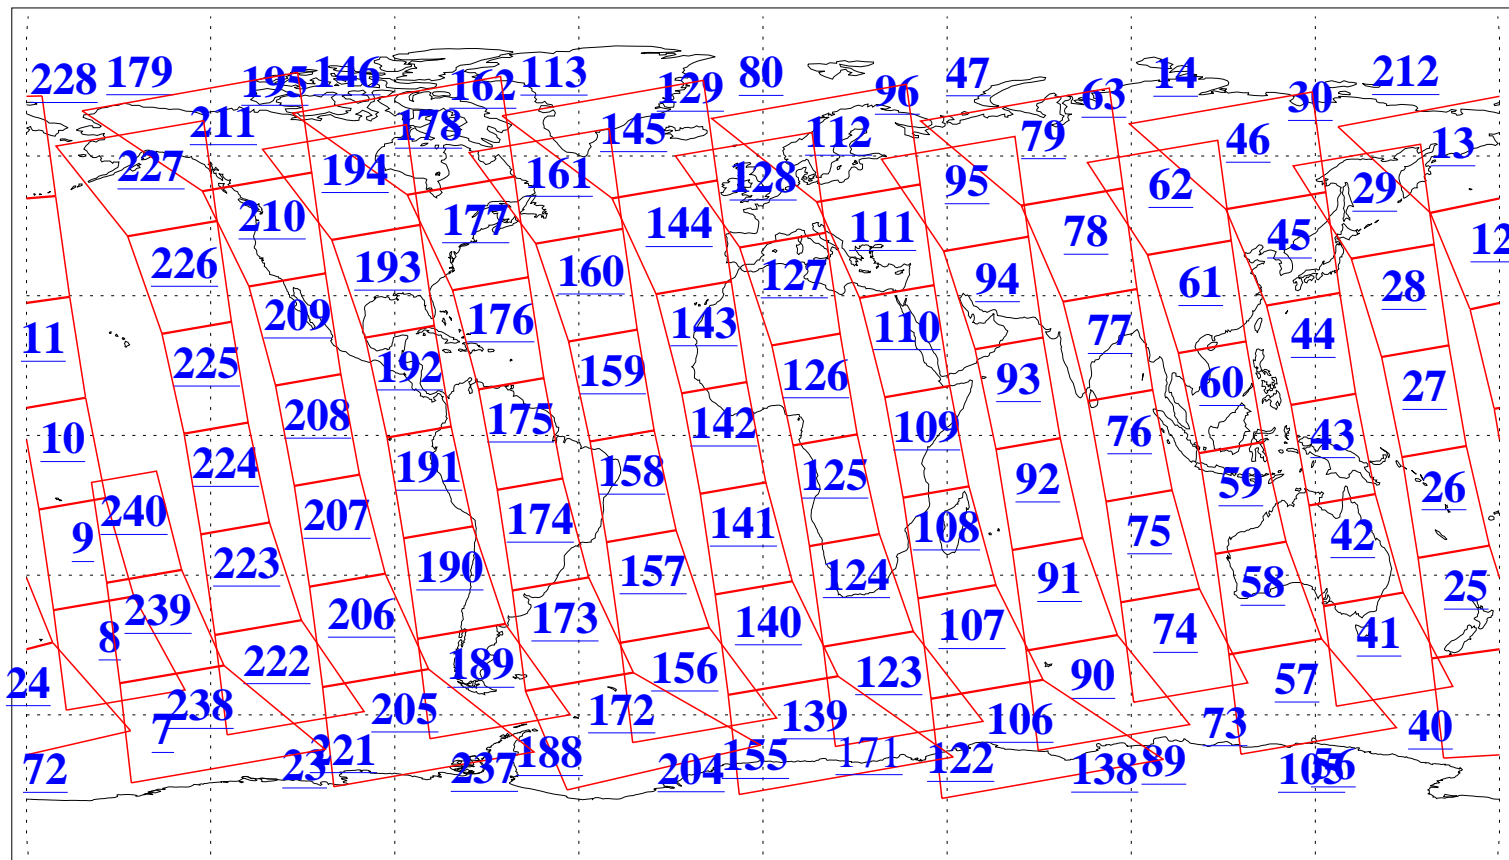

L1B Availability
AMSU Granules: 240
HSB Granules: 0
AIRS Granules: 236

25 Aug 2015
DoY 237
Aqua Day 4861
Granules: 1 to 120

Granules: 121 to 240

Legend: AMSU Available, HSB Available, AIRS Available

L1B Availability
AMSU Granules: 240
HSB Granules: 0
AIRS Granules: 236

25 Aug 2015
DoY 237
Aqua Day 4861

Ascending Granules

Descending Granules

Legend: AMSU Available, HSB Available, AIRS Available

L1B Availability
 AMSU Granules: 240
 HSB Granules: 0
 AIRS Granules: 236

25 Aug 2015
 DoY 237
 Aqua Day 4861

Northern Hemisphere Granules

Southern Hemisphere Granules

Legend: AMSU Available, HSB Available, AIRS Available