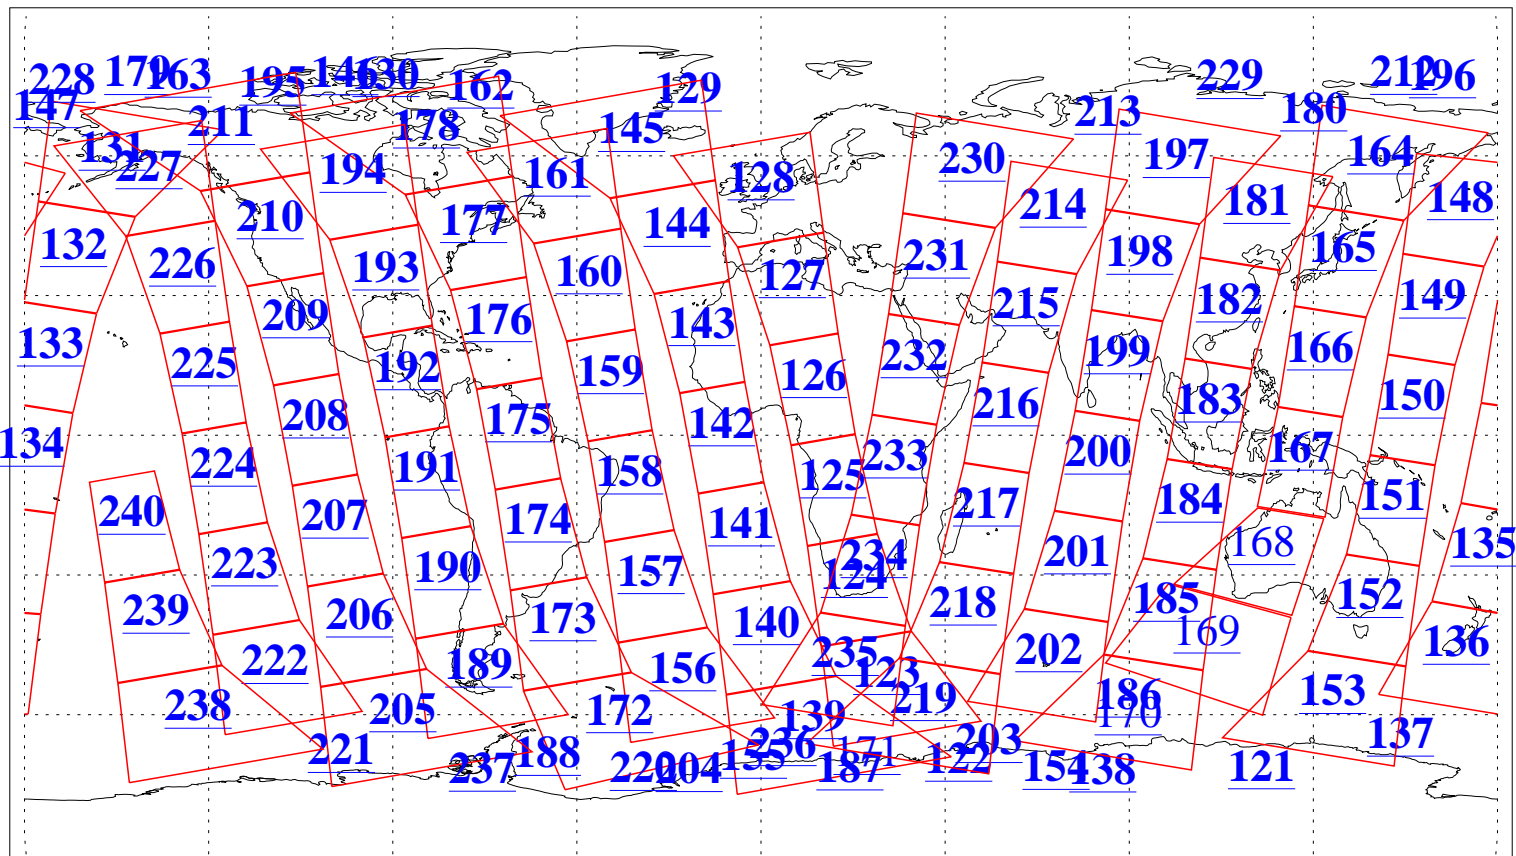

L1B Availability
AMSU Granules: 240
HSB Granules: 0
AIRS Granules: 236

25 Aug 2015
DoY 237
Aqua Day 4861
Granules: 1 to 120

Granules: 121 to 240

Legend: AMSU Available, HSB Available, AIRS Available

L1B Availability
AMSU Granules: 240
HSB Granules: 0
AIRS Granules: 236

25 Aug 2015
DoY 237
Aqua Day 4861

Ascending Granules

Descending Granules

Legend: AMSU Available, HSB Available, AIRS Available

L1B Availability
 AMSU Granules: 240
 HSB Granules: 0
 AIRS Granules: 236

25 Aug 2015
 DoY 237
 Aqua Day 4861

Northern Hemisphere Granules

Southern Hemisphere Granules

Legend: AMSU Available, HSB Available, AIRS Available