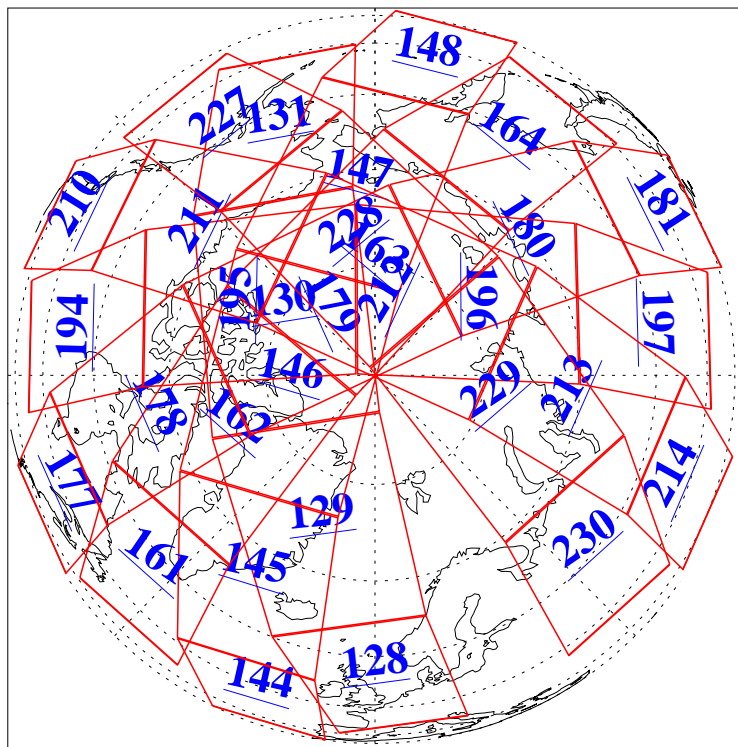

25 Aug 2015
DoY 237
Aqua Day 4861

Ascending Granules

Descending Granules

Legend: AMSU Available, HSB Available, AIRS Available

L1B Availability
 AMSU Granules: 240
 HSB Granules: 0
 AIRS Granules: 236

25 Aug 2015
 DoY 237
 Aqua Day 4861

Northern Hemisphere Granules

Southern Hemisphere Granules

Legend: AMSU Available, HSB Available, AIRS Available