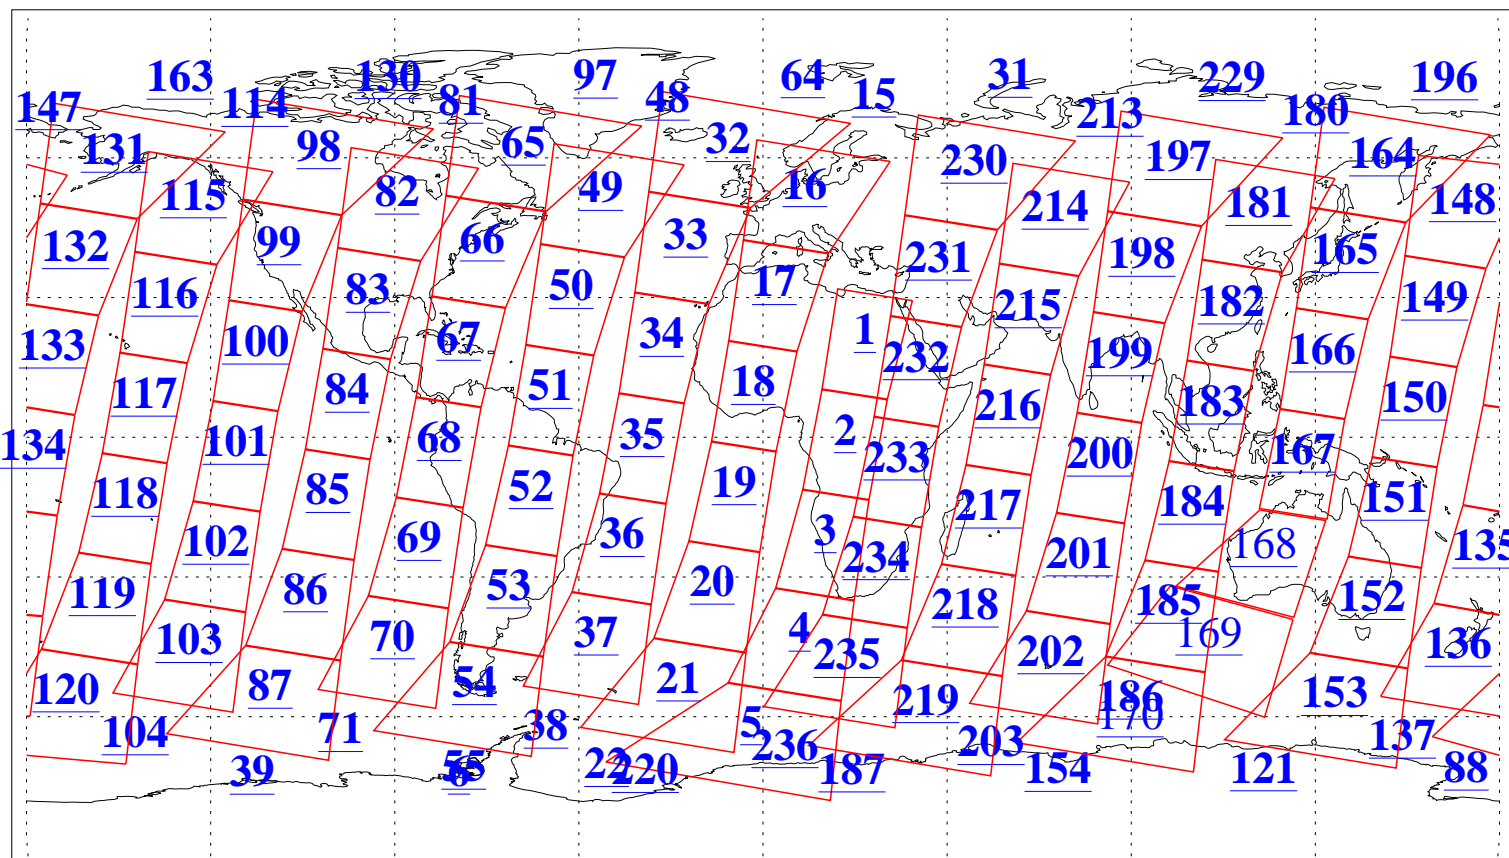

L1B Availability
AMSU Granules: 240
HSB Granules: 0
AIRS Granules: 236

25 Aug 2015
DoY 237
Aqua Day 4861
Granules: 1 to 120

Granules: 121 to 240

Legend: AMSU Available, HSB Available, AIRS Available

L1B Availability
AMSU Granules: 240
HSB Granules: 0
AIRS Granules: 236

25 Aug 2015
DoY 237
Aqua Day 4861

Ascending Granules

Descending Granules

Legend: AMSU Available, HSB Available, AIRS Available

L1B Availability
 AMSU Granules: 240
 HSB Granules: 0
 AIRS Granules: 236

25 Aug 2015
 DoY 237
 Aqua Day 4861

Northern Hemisphere Granules

Southern Hemisphere Granules

Legend: AMSU Available, HSB Available, AIRS Available