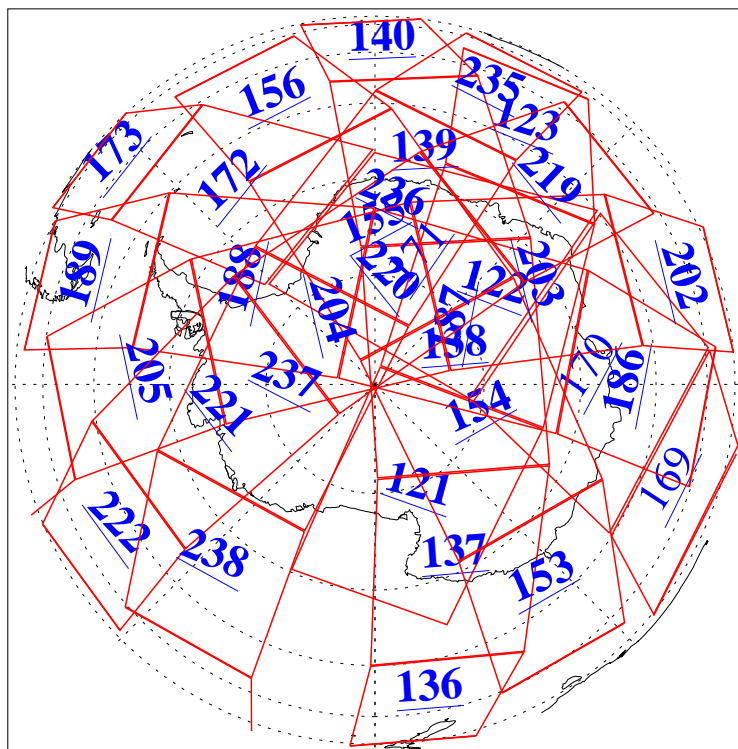

L1B Availability
AMSU Granules: 240
HSB Granules: 0
AIRS Granules: 236

25 Aug 2015
DoY 237
Aqua Day 4861
Granules: 1 to 120

Granules: 121 to 240

Legend: AMSU Available, HSB Available, AIRS Available

L1B Availability
AMSU Granules: 240
HSB Granules: 0
AIRS Granules: 236

25 Aug 2015
DoY 237
Aqua Day 4861

Ascending Granules

Descending Granules

Legend: AMSU Available, HSB Available, AIRS Available

L1B Availability
 AMSU Granules: 240
 HSB Granules: 0
 AIRS Granules: 236

25 Aug 2015
 DoY 237
 Aqua Day 4861

Northern Hemisphere Granules

Southern Hemisphere Granules

Legend: AMSU Available, HSB Available, AIRS Available