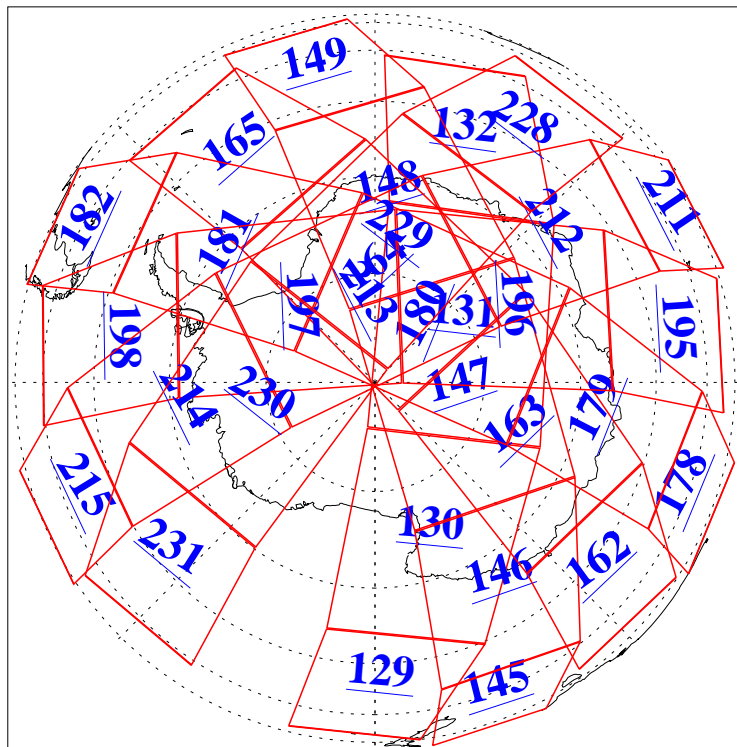

L1B Availability  
AMSU Granules: 240  
HSB Granules: 0  
AIRS Granules: 240

24 Aug 2015  
DoY 236  
Aqua Day 4860  
Granules: 1 to 120

Granules: 121 to 240

Legend: AMSU Available, HSB Available, AIRS Available

L1B Availability  
AMSU Granules: 240  
HSB Granules: 0  
AIRS Granules: 240

24 Aug 2015  
DoY 236  
Aqua Day 4860

Ascending Granules

Descending Granules

Legend: AMSU Available, HSB Available, AIRS Available

L1B Availability  
 AMSU Granules: 240  
 HSB Granules: 0  
 AIRS Granules: 240

24 Aug 2015  
 DoY 236  
 Aqua Day 4860

Northern Hemisphere Granules

Southern Hemisphere Granules

Legend: AMSU Available, HSB Available, AIRS Available