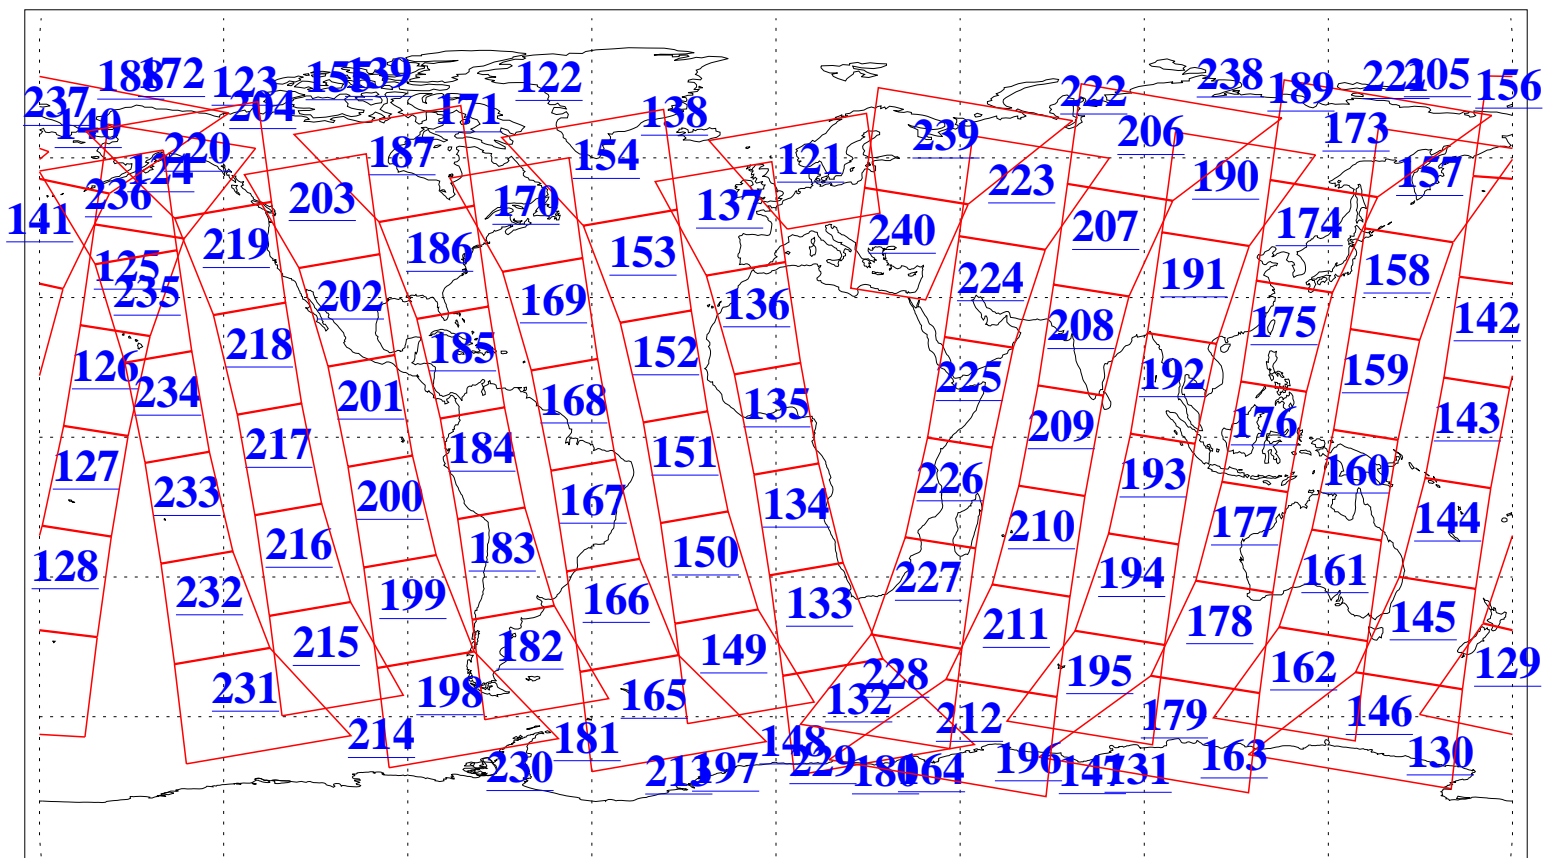

L1B Availability  
AMSU Granules: 240  
HSB Granules: 0  
AIRS Granules: 240

24 Aug 2015  
DoY 236  
Aqua Day 4860  
Granules: 1 to 120

Granules: 121 to 240

Legend: AMSU Available, HSB Available, AIRS Available

L1B Availability  
AMSU Granules: 240  
HSB Granules: 0  
AIRS Granules: 240

24 Aug 2015  
DoY 236  
Aqua Day 4860

Ascending Granules

Descending Granules

Legend: AMSU Available, HSB Available, AIRS Available

L1B Availability  
 AMSU Granules: 240  
 HSB Granules: 0  
 AIRS Granules: 240

24 Aug 2015  
 DoY 236  
 Aqua Day 4860

Northern Hemisphere Granules

Southern Hemisphere Granules

Legend: AMSU Available, HSB Available, AIRS Available