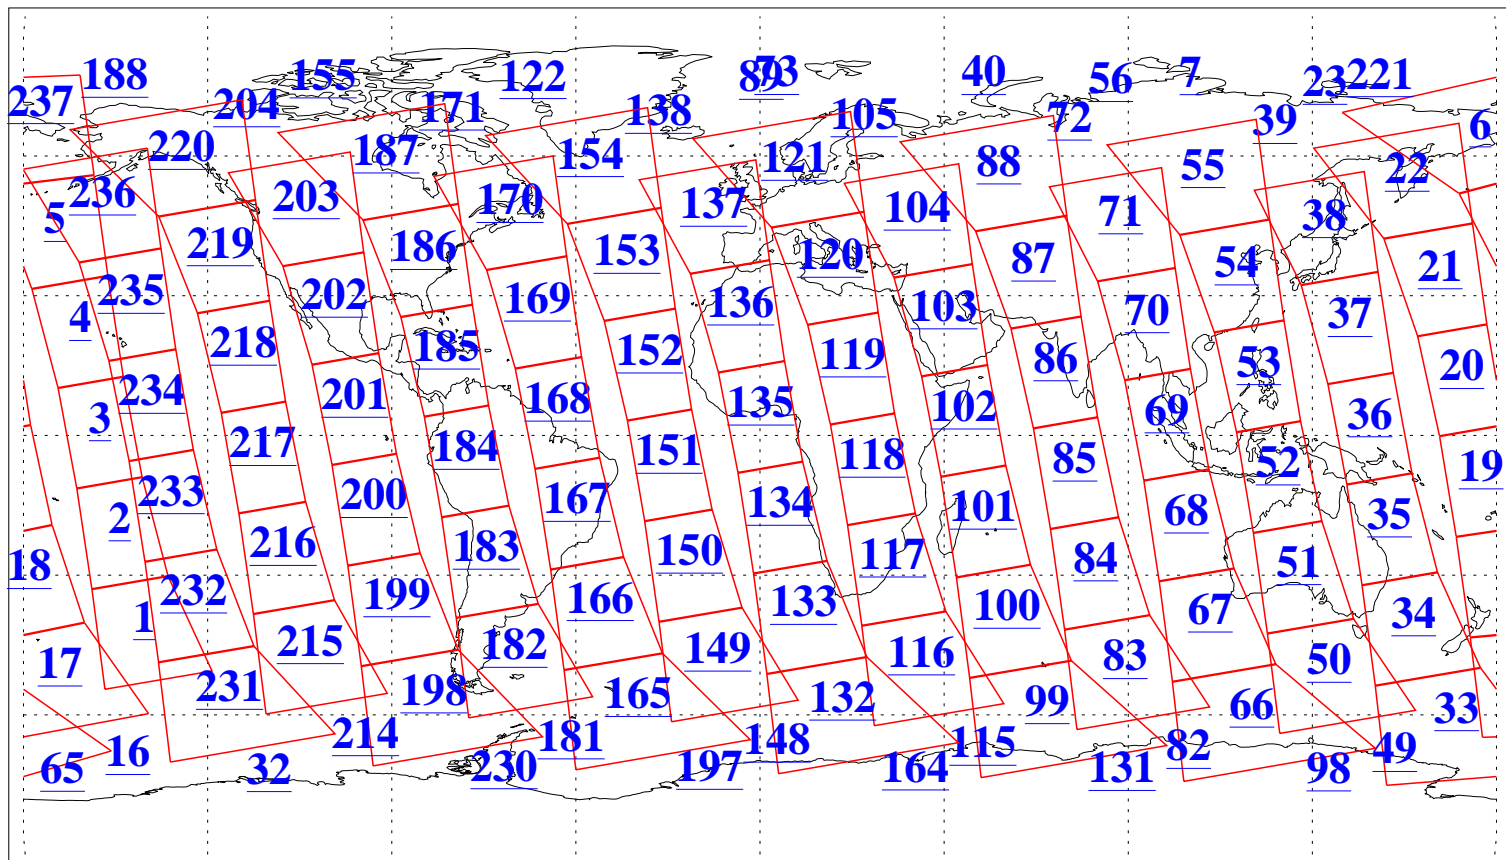

L1B Availability  
AMSU Granules: 240  
HSB Granules: 0  
AIRS Granules: 240

24 Aug 2015  
DoY 236  
Aqua Day 4860  
Granules: 1 to 120

Granules: 121 to 240

Legend: AMSU Available, HSB Available, AIRS Available

L1B Availability  
AMSU Granules: 240  
HSB Granules: 0  
AIRS Granules: 240

24 Aug 2015  
DoY 236  
Aqua Day 4860

Ascending Granules

Descending Granules

Legend: AMSU Available, HSB Available, AIRS Available

L1B Availability  
 AMSU Granules: 240  
 HSB Granules: 0  
 AIRS Granules: 240

24 Aug 2015  
 DoY 236  
 Aqua Day 4860

Northern Hemisphere Granules

Southern Hemisphere Granules

Legend: AMSU Available, HSB Available, AIRS Available