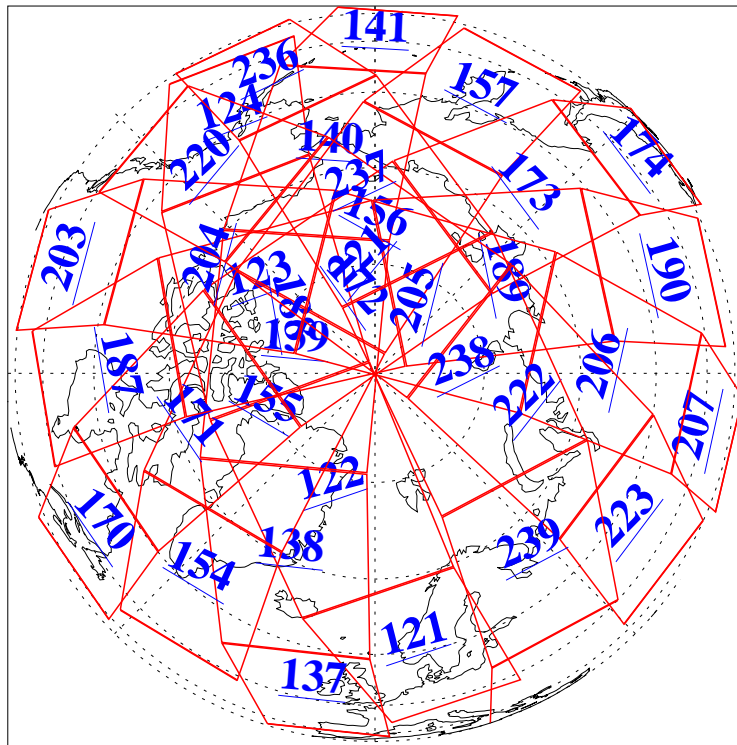

L1B Availability  
AMSU Granules: 240  
HSB Granules: 0  
AIRS Granules: 240

24 Aug 2015  
DoY 236  
Aqua Day 4860

Ascending Granules

Descending Granules

Legend: AMSU Available, HSB Available, AIRS Available

L1B Availability  
 AMSU Granules: 240  
 HSB Granules: 0  
 AIRS Granules: 240

24 Aug 2015  
 DoY 236  
 Aqua Day 4860

Northern Hemisphere Granules

Southern Hemisphere Granules

Legend: AMSU Available, HSB Available, AIRS Available