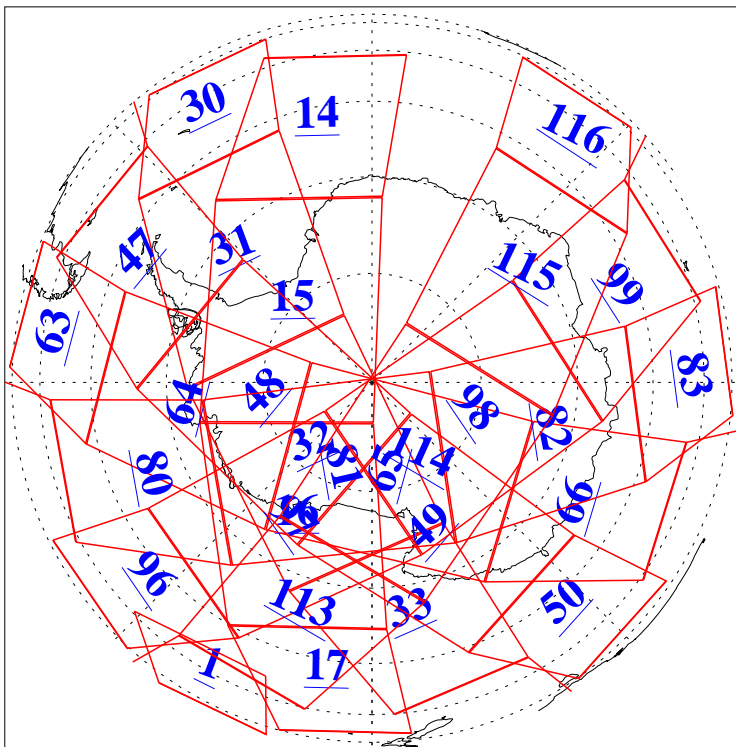

L1B Availability  
AMSU Granules: 240  
HSB Granules: 0  
AIRS Granules: 240

24 Aug 2015  
DoY 236  
Aqua Day 4860  
Granules: 1 to 120

Granules: 121 to 240

Legend: AMSU Available, HSB Available, AIRS Available

L1B Availability  
AMSU Granules: 240  
HSB Granules: 0  
AIRS Granules: 240

24 Aug 2015  
DoY 236  
Aqua Day 4860

Ascending Granules

Descending Granules

Legend: AMSU Available, HSB Available, AIRS Available

L1B Availability  
 AMSU Granules: 240  
 HSB Granules: 0  
 AIRS Granules: 240

24 Aug 2015  
 DoY 236  
 Aqua Day 4860

Northern Hemisphere Granules

Southern Hemisphere Granules

Legend: AMSU Available, HSB Available, AIRS Available