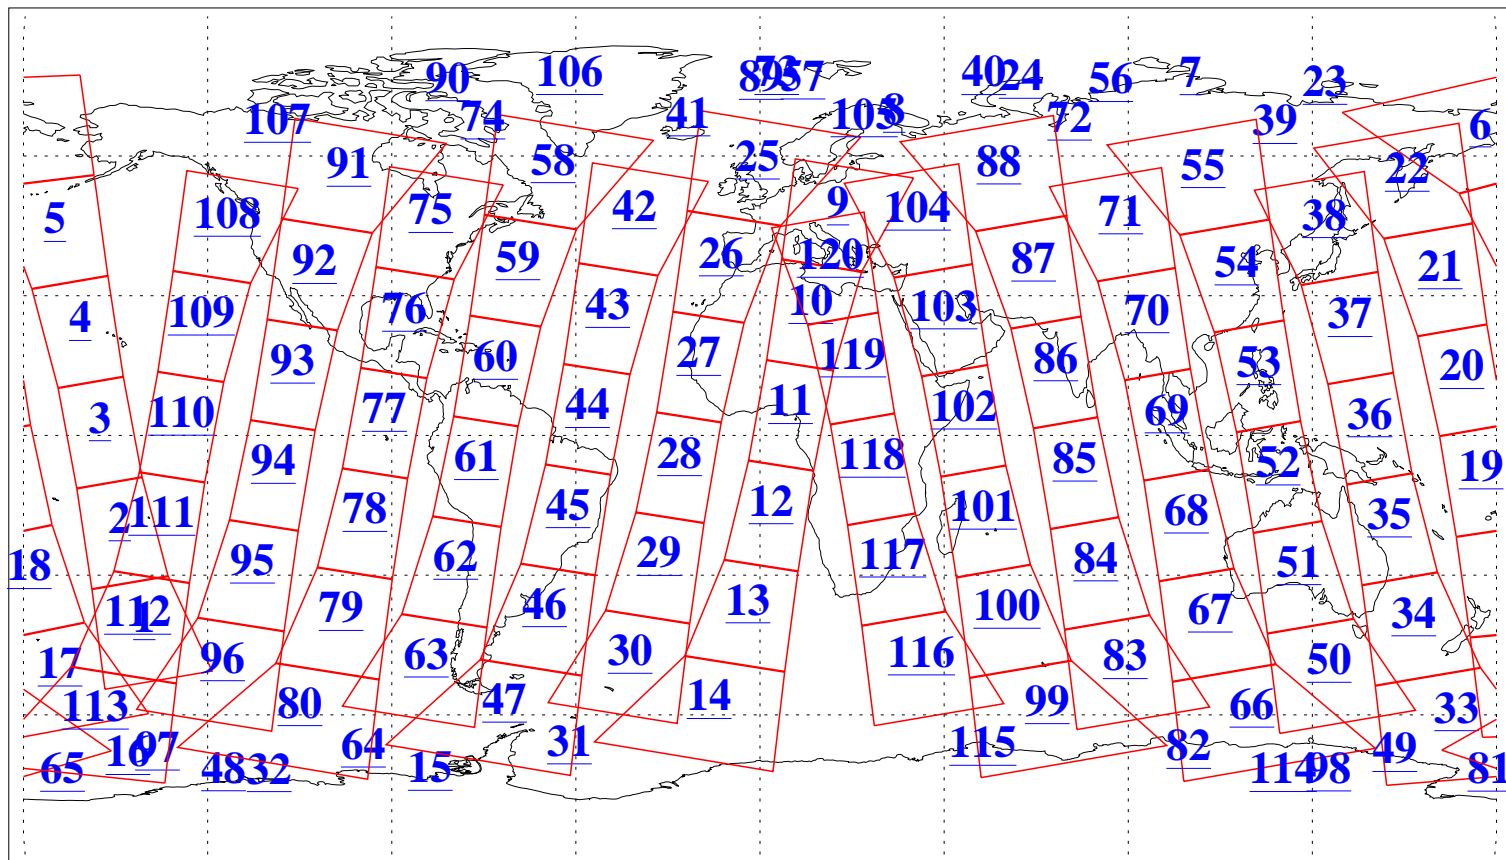

L1B Availability  
AMSU Granules: 240  
HSB Granules: 0  
AIRS Granules: 240

24 Aug 2015  
DoY 236  
Aqua Day 4860  
Granules: 1 to 120

Granules: 121 to 240

Legend: AMSU Available, HSB Available, AIRS Available

L1B Availability  
AMSU Granules: 240  
HSB Granules: 0  
AIRS Granules: 240

24 Aug 2015  
DoY 236  
Aqua Day 4860

Ascending Granules

Descending Granules

Legend: AMSU Available, HSB Available, AIRS Available

L1B Availability  
 AMSU Granules: 240  
 HSB Granules: 0  
 AIRS Granules: 240

24 Aug 2015  
 DoY 236  
 Aqua Day 4860

Northern Hemisphere Granules

Southern Hemisphere Granules

Legend: AMSU Available, HSB Available, AIRS Available