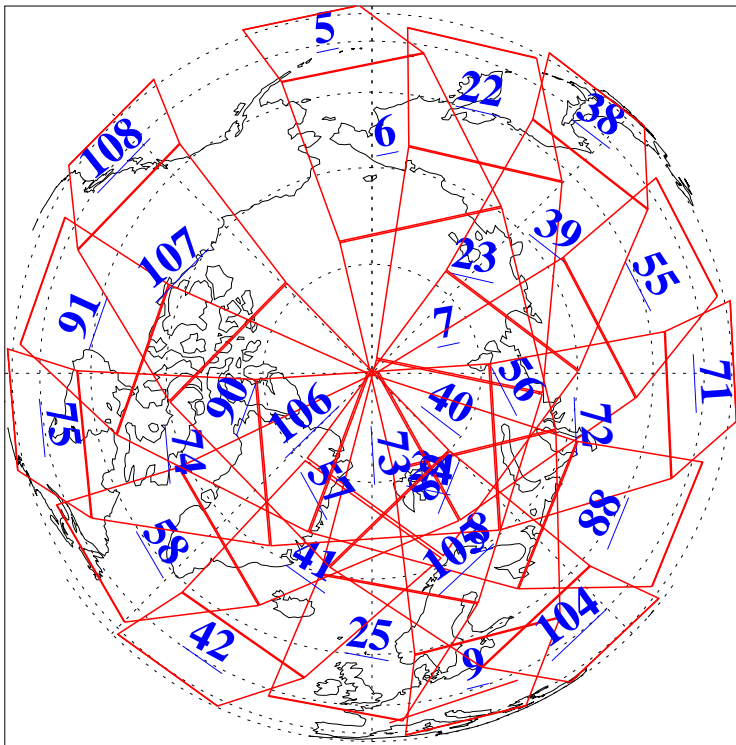

L1B Availability  
AMSU Granules: 240  
HSB Granules: 0  
AIRS Granules: 240

24 Aug 2015  
DoY 236  
Aqua Day 4860  
Granules: 1 to 120

Granules: 121 to 240

Legend: AMSU Available, HSB Available, AIRS Available

L1B Availability  
AMSU Granules: 240  
HSB Granules: 0  
AIRS Granules: 240

24 Aug 2015  
DoY 236  
Aqua Day 4860

Ascending Granules

Descending Granules

Legend: AMSU Available, HSB Available, AIRS Available

L1B Availability  
 AMSU Granules: 240  
 HSB Granules: 0  
 AIRS Granules: 240

24 Aug 2015  
 DoY 236  
 Aqua Day 4860

Northern Hemisphere Granules

Southern Hemisphere Granules

Legend: AMSU Available, HSB Available, AIRS Available