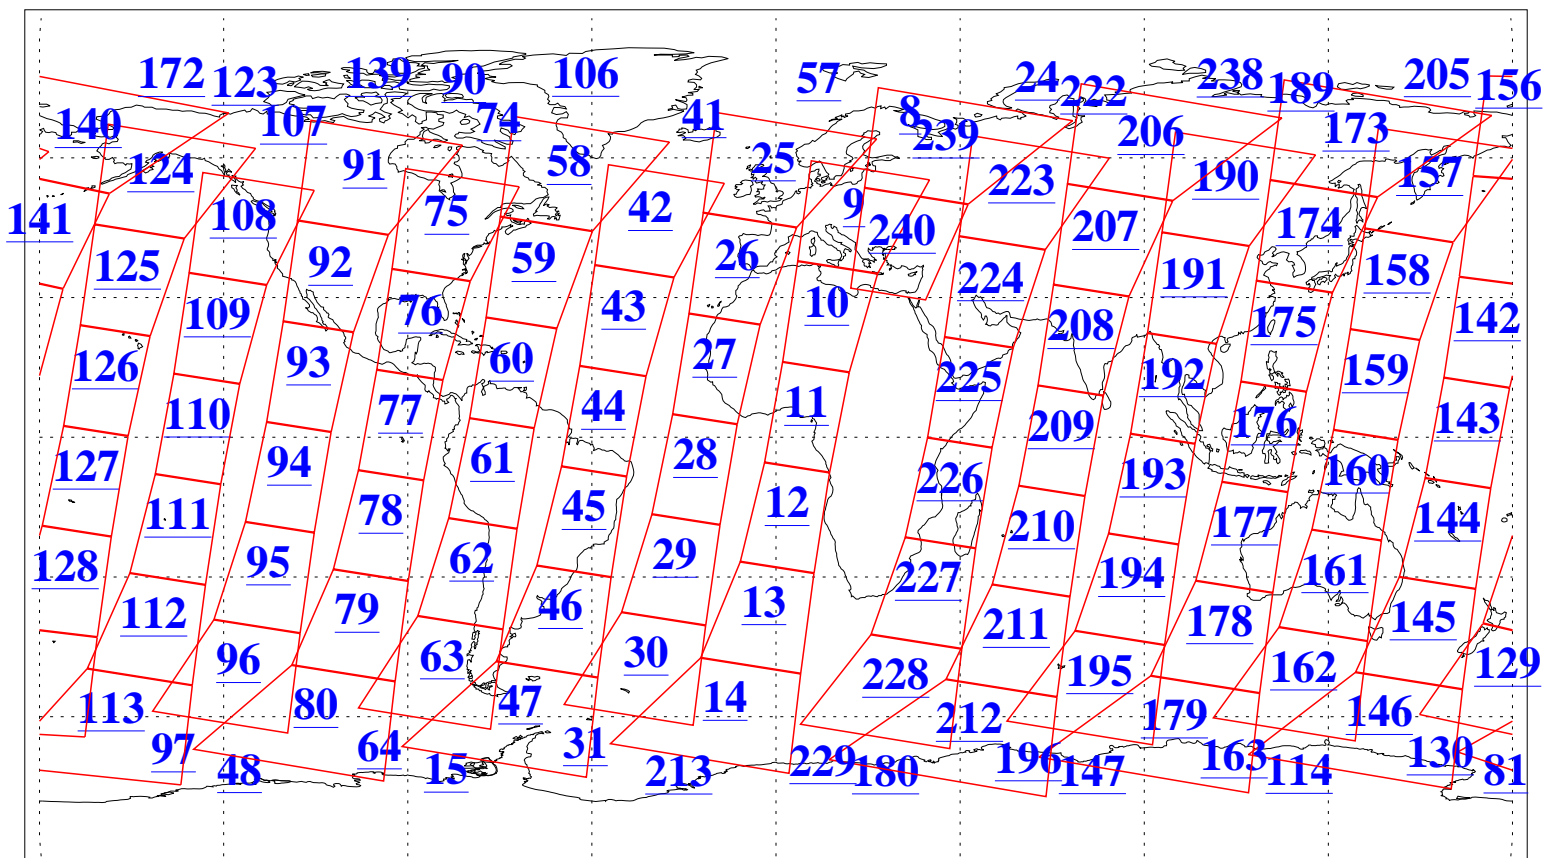

L1B Availability  
AMSU Granules: 240  
HSB Granules: 0  
AIRS Granules: 240

24 Aug 2015  
DoY 236  
Aqua Day 4860  
Granules: 1 to 120

Granules: 121 to 240

Legend: AMSU Available, HSB Available, AIRS Available

L1B Availability  
AMSU Granules: 240  
HSB Granules: 0  
AIRS Granules: 240

24 Aug 2015  
DoY 236  
Aqua Day 4860

Ascending Granules

Descending Granules

Legend: AMSU Available, HSB Available, AIRS Available

L1B Availability  
 AMSU Granules: 240  
 HSB Granules: 0  
 AIRS Granules: 240

24 Aug 2015  
 DoY 236  
 Aqua Day 4860

Northern Hemisphere Granules

Southern Hemisphere Granules

Legend: AMSU Available, HSB Available, AIRS Available