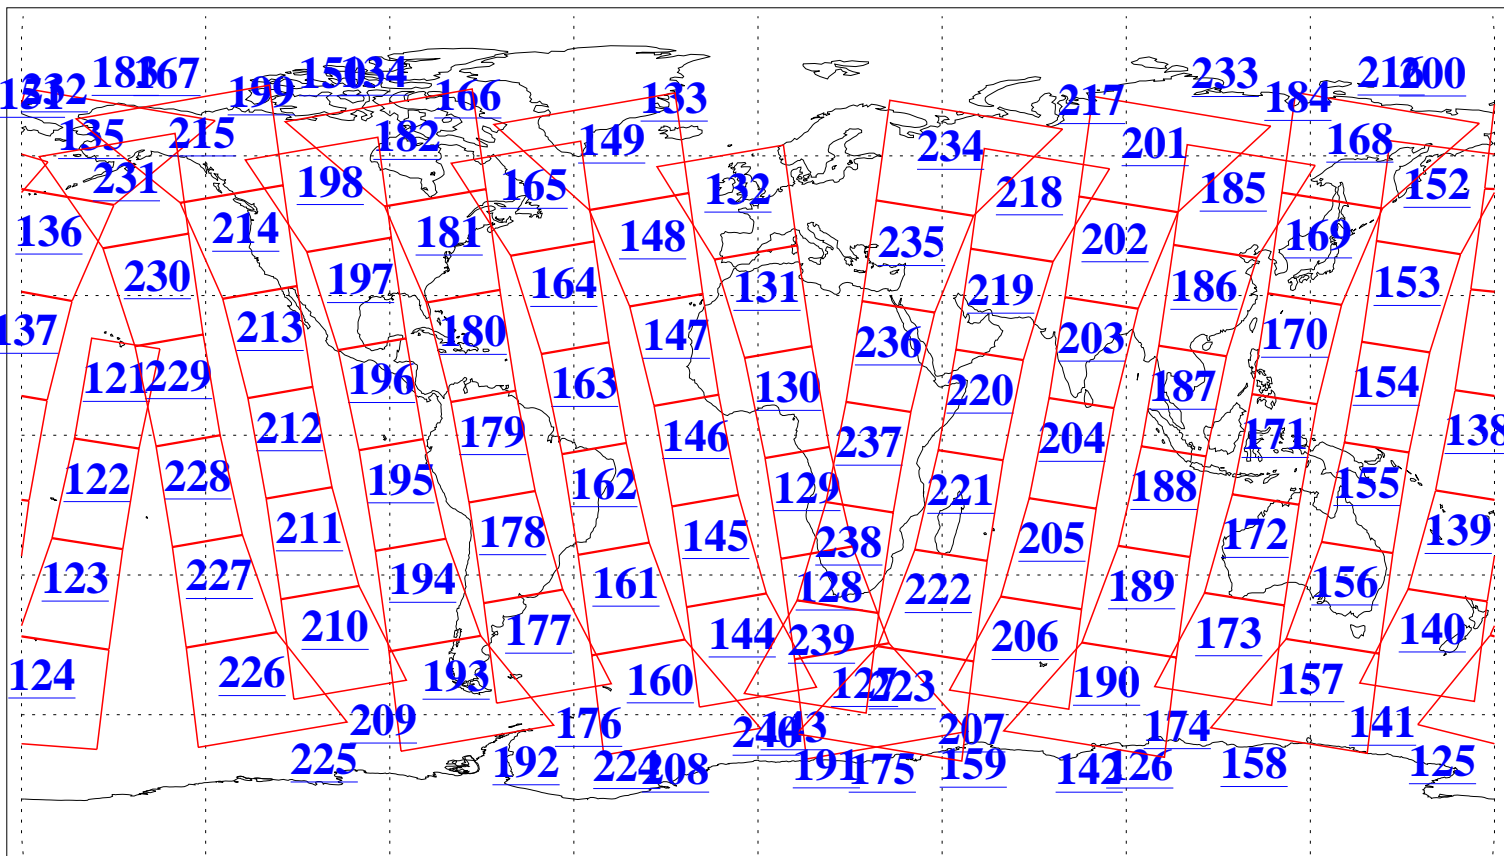

L1B Availability
AMSU Granules: 240
HSB Granules: 0
AIRS Granules: 240

21 Aug 2015
DoY 233
Aqua Day 4857
Granules: 1 to 120

Granules: 121 to 240

Legend: AMSU Available, HSB Available, AIRS Available

L1B Availability
AMSU Granules: 240
HSB Granules: 0
AIRS Granules: 240

21 Aug 2015
DoY 233
Aqua Day 4857

Ascending Granules

Descending Granules

Legend: AMSU Available, HSB Available, AIRS Available

L1B Availability
 AMSU Granules: 240
 HSB Granules: 0
 AIRS Granules: 240

21 Aug 2015
 DoY 233
 Aqua Day 4857

Northern Hemisphere Granules

Southern Hemisphere Granules

Legend: AMSU Available, HSB Available, AIRS Available