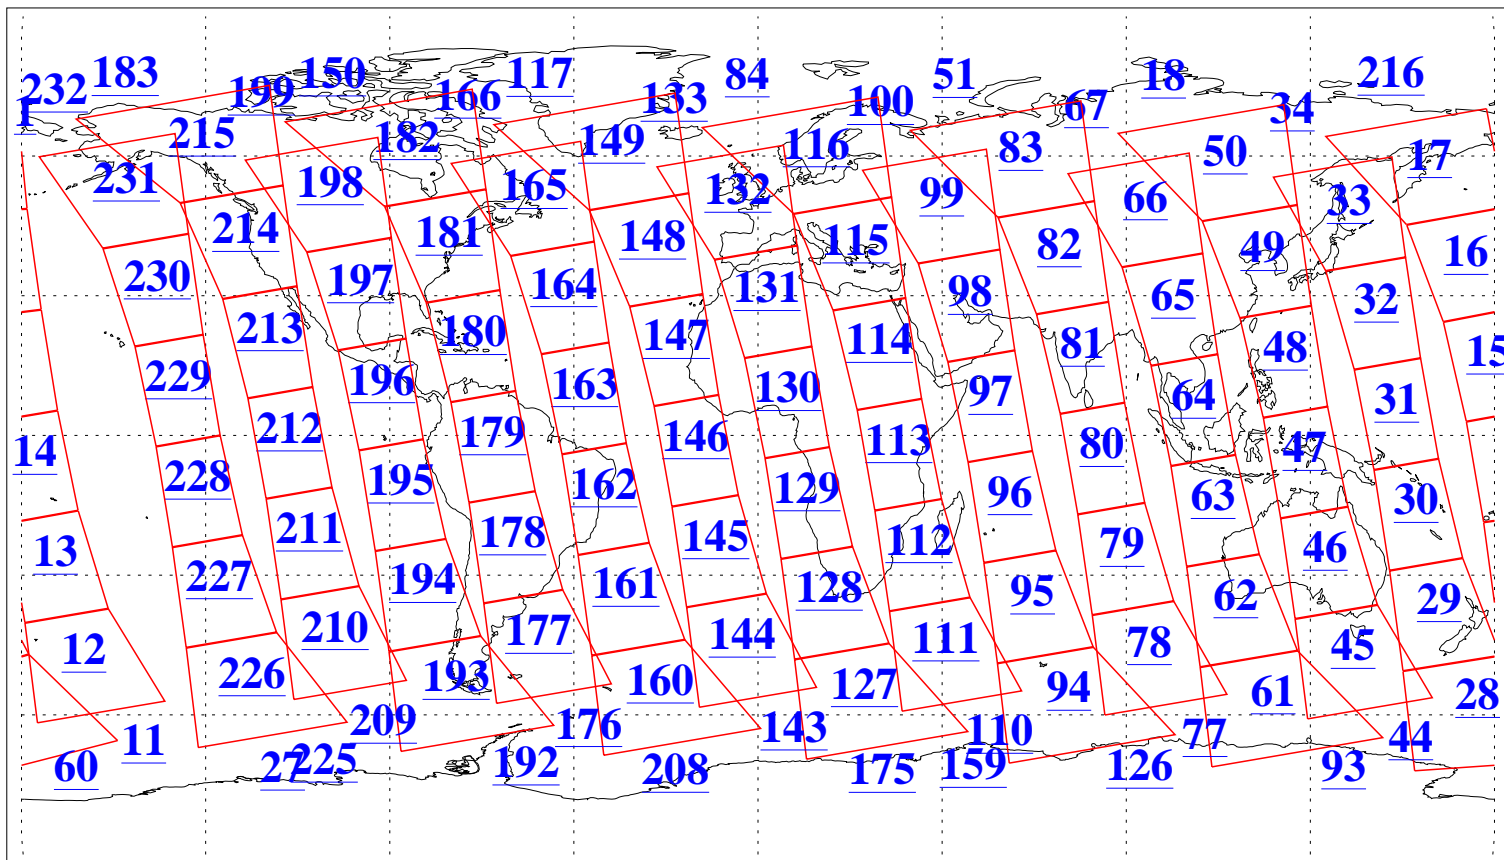

L1B Availability
AMSU Granules: 240
HSB Granules: 0
AIRS Granules: 240

21 Aug 2015
DoY 233
Aqua Day 4857
Granules: 1 to 120

Granules: 121 to 240

Legend: AMSU Available, HSB Available, AIRS Available

L1B Availability
AMSU Granules: 240
HSB Granules: 0
AIRS Granules: 240

21 Aug 2015
DoY 233
Aqua Day 4857

Ascending Granules

Descending Granules

Legend: AMSU Available, HSB Available, AIRS Available

L1B Availability
 AMSU Granules: 240
 HSB Granules: 0
 AIRS Granules: 240

21 Aug 2015
 DoY 233
 Aqua Day 4857

Northern Hemisphere Granules

Southern Hemisphere Granules

Legend: AMSU Available, HSB Available, AIRS Available