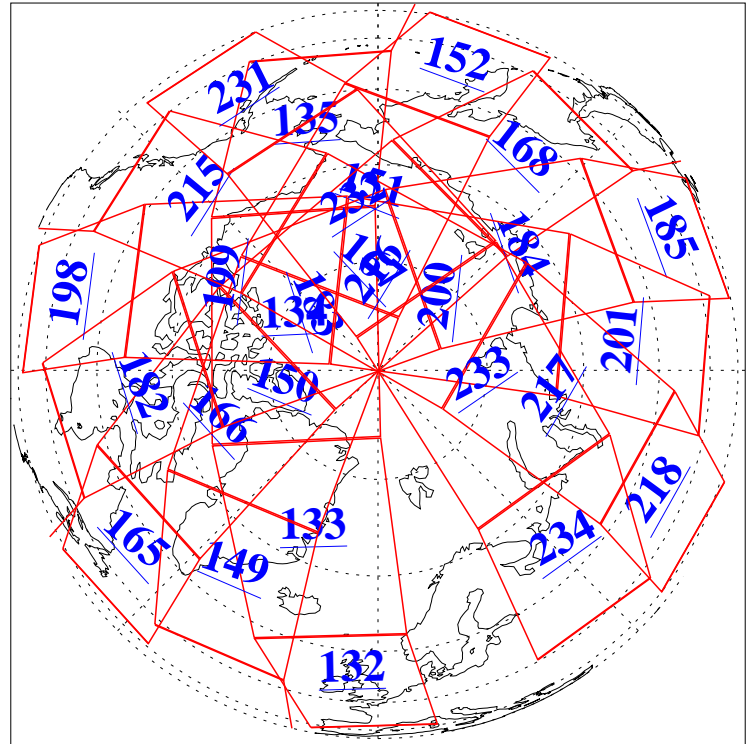

L1B Availability
AMSU Granules: 240
HSB Granules: 0
AIRS Granules: 240

21 Aug 2015
DoY 233
Aqua Day 4857
Granules: 1 to 120

Granules: 121 to 240

Legend: AMSU Available, HSB Available, AIRS Available

L1B Availability
AMSU Granules: 240
HSB Granules: 0
AIRS Granules: 240

21 Aug 2015
DoY 233
Aqua Day 4857

Ascending Granules

Descending Granules

Legend: AMSU Available, HSB Available, AIRS Available

L1B Availability
 AMSU Granules: 240
 HSB Granules: 0
 AIRS Granules: 240

21 Aug 2015
 DoY 233
 Aqua Day 4857

Northern Hemisphere Granules

Southern Hemisphere Granules

Legend: AMSU Available, HSB Available, AIRS Available