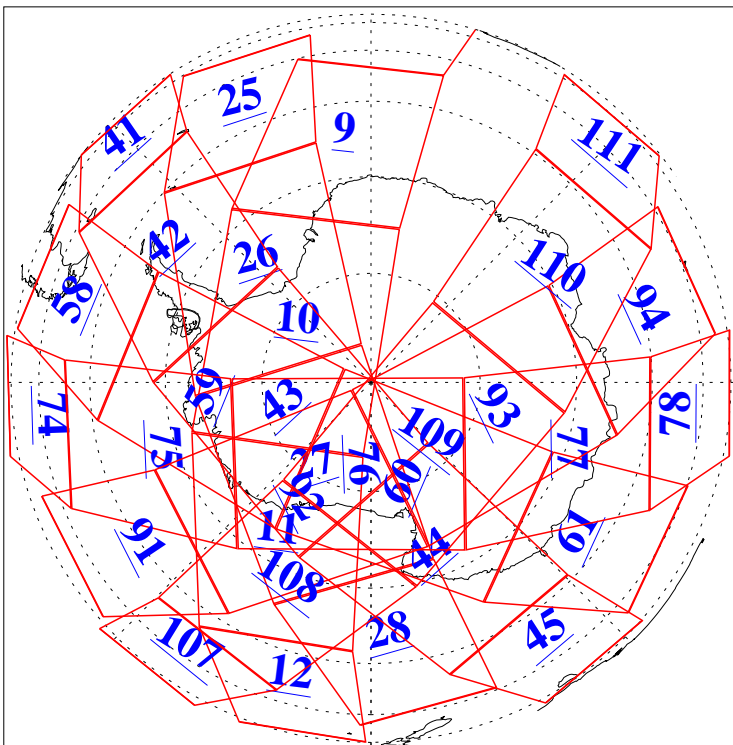

L1B Availability
AMSU Granules: 240
HSB Granules: 0
AIRS Granules: 240

21 Aug 2015
DoY 233
Aqua Day 4857
Granules: 1 to 120

Granules: 121 to 240

Legend: AMSU Available, HSB Available, AIRS Available

L1B Availability
AMSU Granules: 240
HSB Granules: 0
AIRS Granules: 240

21 Aug 2015
DoY 233
Aqua Day 4857

Ascending Granules

Descending Granules

Legend: AMSU Available, HSB Available, AIRS Available

L1B Availability
 AMSU Granules: 240
 HSB Granules: 0
 AIRS Granules: 240

21 Aug 2015
 DoY 233
 Aqua Day 4857

Northern Hemisphere Granules

Southern Hemisphere Granules

Legend: AMSU Available, HSB Available, AIRS Available