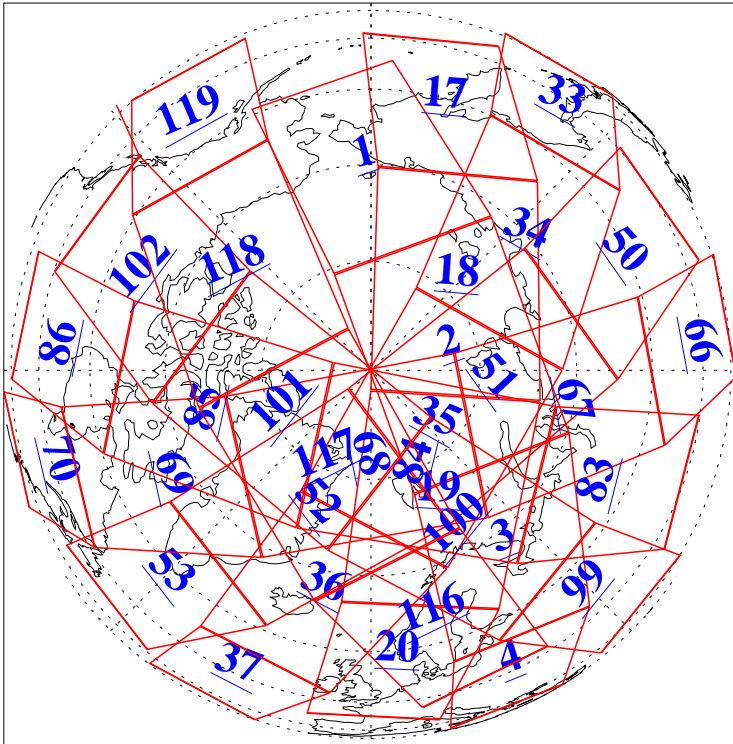

L1B Availability
AMSU Granules: 240
HSB Granules: 0
AIRS Granules: 240

21 Aug 2015
DoY 233
Aqua Day 4857
Granules: 1 to 120

Granules: 121 to 240

Legend: AMSU Available, HSB Available, AIRS Available

L1B Availability
AMSU Granules: 240
HSB Granules: 0
AIRS Granules: 240

21 Aug 2015
DoY 233
Aqua Day 4857

Ascending Granules

Descending Granules

Legend: AMSU Available, HSB Available, AIRS Available

L1B Availability
 AMSU Granules: 240
 HSB Granules: 0
 AIRS Granules: 240

21 Aug 2015
 DoY 233
 Aqua Day 4857

Northern Hemisphere Granules

Southern Hemisphere Granules

Legend: AMSU Available, HSB Available, AIRS Available