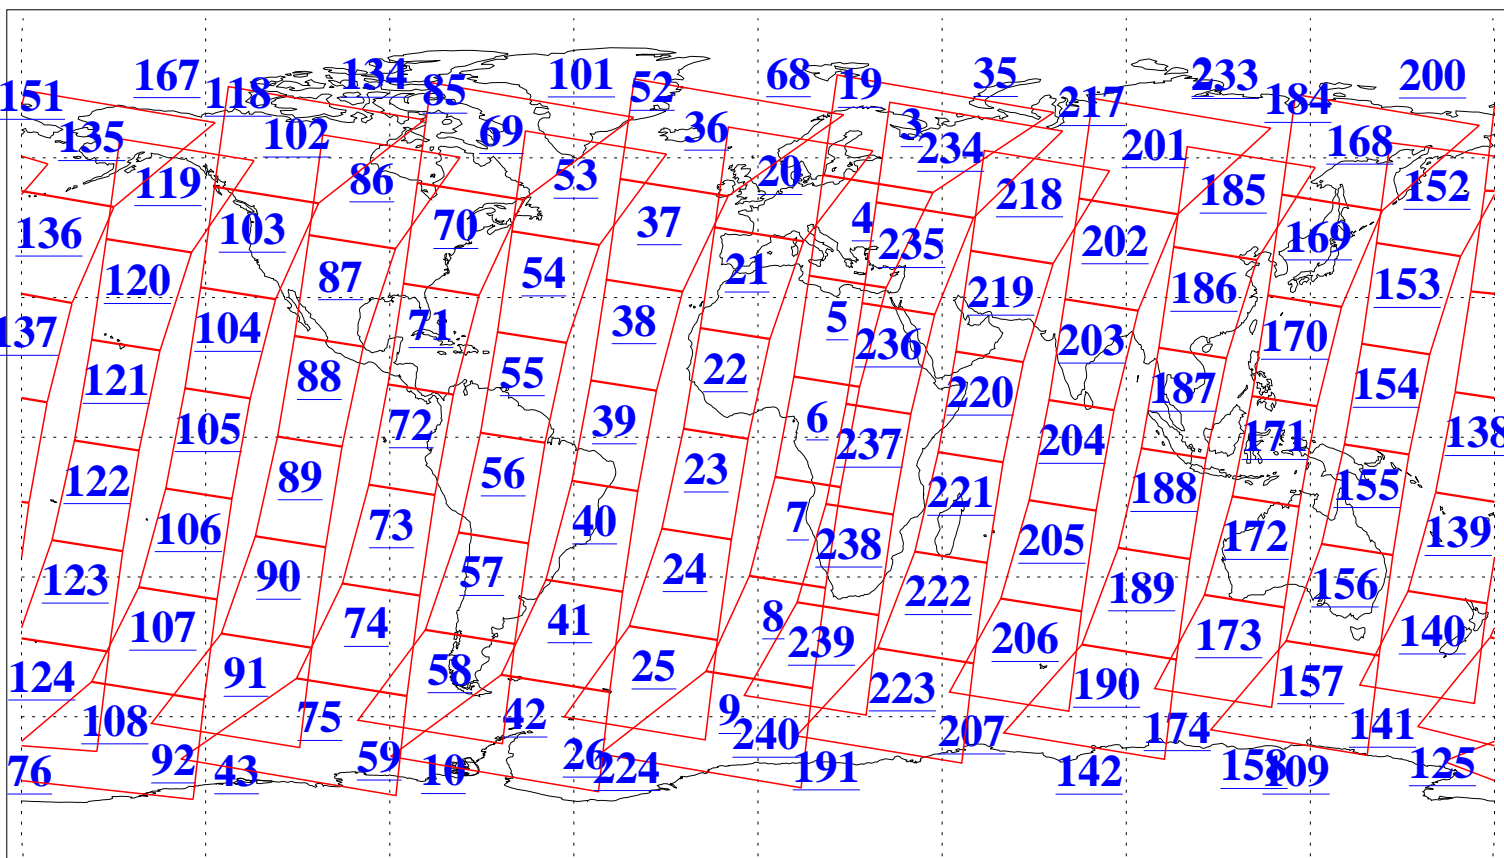

L1B Availability
AMSU Granules: 240
HSB Granules: 0
AIRS Granules: 240

21 Aug 2015
DoY 233
Aqua Day 4857
Granules: 1 to 120

Granules: 121 to 240

Legend: AMSU Available, HSB Available, AIRS Available

L1B Availability
AMSU Granules: 240
HSB Granules: 0
AIRS Granules: 240

21 Aug 2015
DoY 233
Aqua Day 4857

Ascending Granules

Descending Granules

Legend: AMSU Available, HSB Available, AIRS Available

L1B Availability
 AMSU Granules: 240
 HSB Granules: 0
 AIRS Granules: 240

21 Aug 2015
 DoY 233
 Aqua Day 4857

Northern Hemisphere Granules

Southern Hemisphere Granules

Legend: AMSU Available, HSB Available, AIRS Available