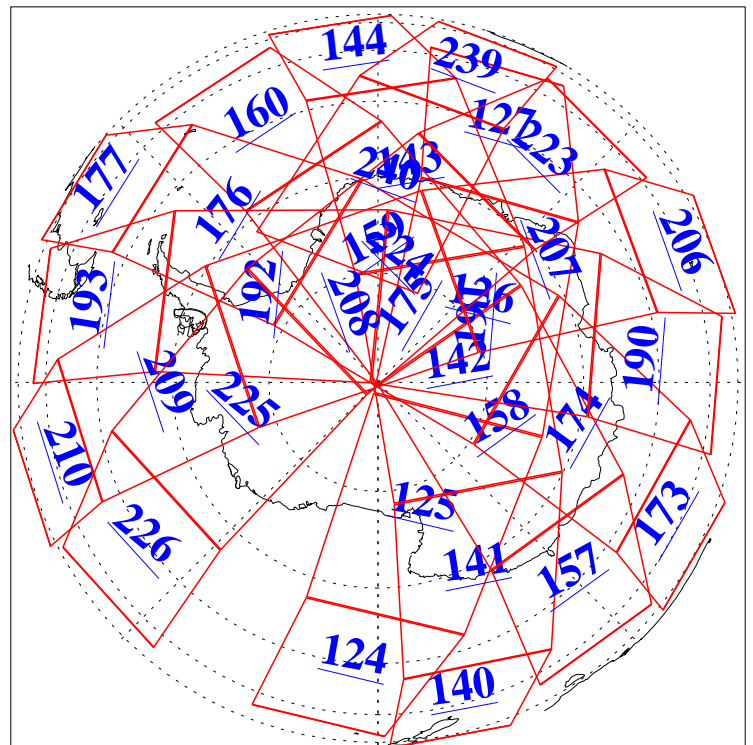

L1B Availability
AMSU Granules: 240
HSB Granules: 0
AIRS Granules: 240

21 Aug 2015
DoY 233
Aqua Day 4857
Granules: 1 to 120

Granules: 121 to 240

Legend: AMSU Available, HSB Available, AIRS Available

L1B Availability
AMSU Granules: 240
HSB Granules: 0
AIRS Granules: 240

21 Aug 2015
DoY 233
Aqua Day 4857

Ascending Granules

Descending Granules

Legend: AMSU Available, HSB Available, AIRS Available

L1B Availability
 AMSU Granules: 240
 HSB Granules: 0
 AIRS Granules: 240

21 Aug 2015
 DoY 233
 Aqua Day 4857

Northern Hemisphere Granules

Southern Hemisphere Granules

Legend: AMSU Available, HSB Available, AIRS Available