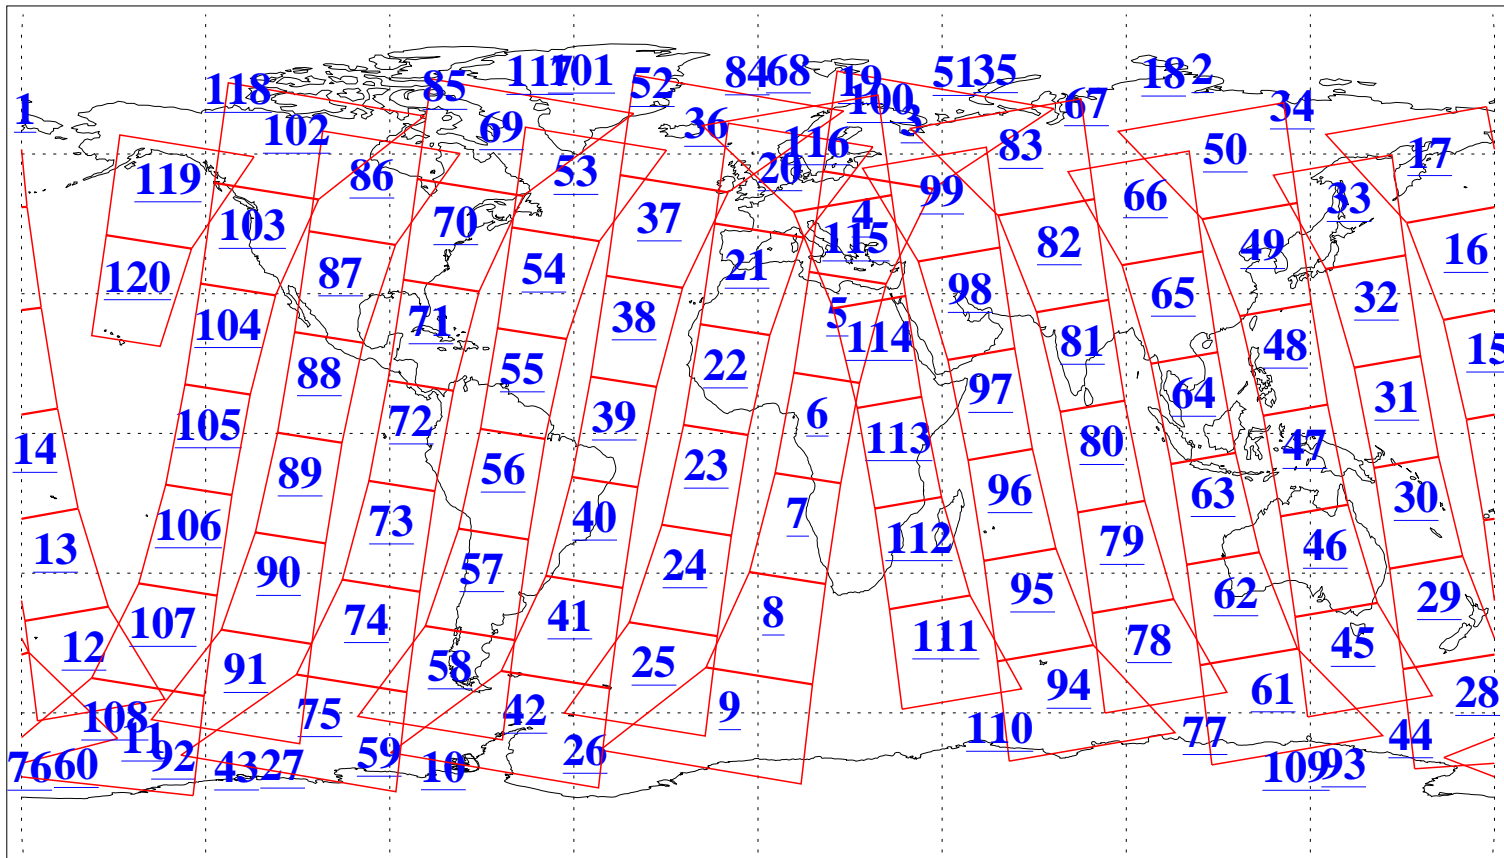

L1B Availability
AMSU Granules: 240
HSB Granules: 0
AIRS Granules: 240

21 Aug 2015
DoY 233
Aqua Day 4857
Granules: 1 to 120

Granules: 121 to 240

Legend: AMSU Available, HSB Available, AIRS Available

L1B Availability
AMSU Granules: 240
HSB Granules: 0
AIRS Granules: 240

21 Aug 2015
DoY 233
Aqua Day 4857

Ascending Granules

Descending Granules

Legend: AMSU Available, HSB Available, AIRS Available

L1B Availability
 AMSU Granules: 240
 HSB Granules: 0
 AIRS Granules: 240

21 Aug 2015
 DoY 233
 Aqua Day 4857

Northern Hemisphere Granules

Southern Hemisphere Granules

Legend: AMSU Available, HSB Available, AIRS Available