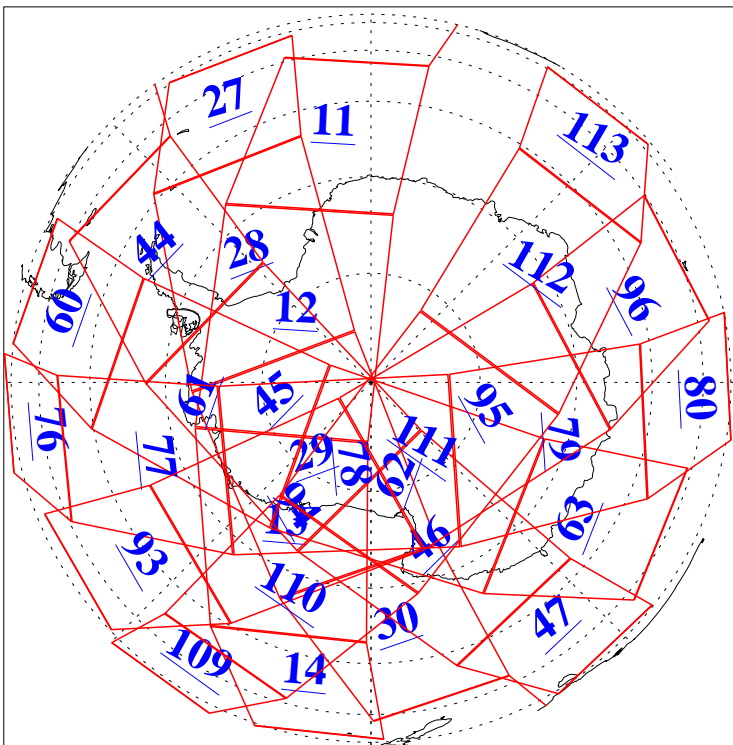

L1B Availability
AMSU Granules: 240
HSB Granules: 0
AIRS Granules: 240

19 Aug 2015
DoY 231
Aqua Day 4855
Granules: 1 to 120

Granules: 121 to 240

Legend: AMSU Available, HSB Available, AIRS Available

L1B Availability
AMSU Granules: 240
HSB Granules: 0
AIRS Granules: 240

19 Aug 2015
DoY 231
Aqua Day 4855

Ascending Granules

Descending Granules

Legend: AMSU Available, HSB Available, AIRS Available

L1B Availability
AMSU Granules: 240
HSB Granules: 0
AIRS Granules: 240

19 Aug 2015
DoY 231
Aqua Day 4855

Northern Hemisphere Granules

Southern Hemisphere Granules

Legend: AMSU Available, HSB Available, AIRS Available