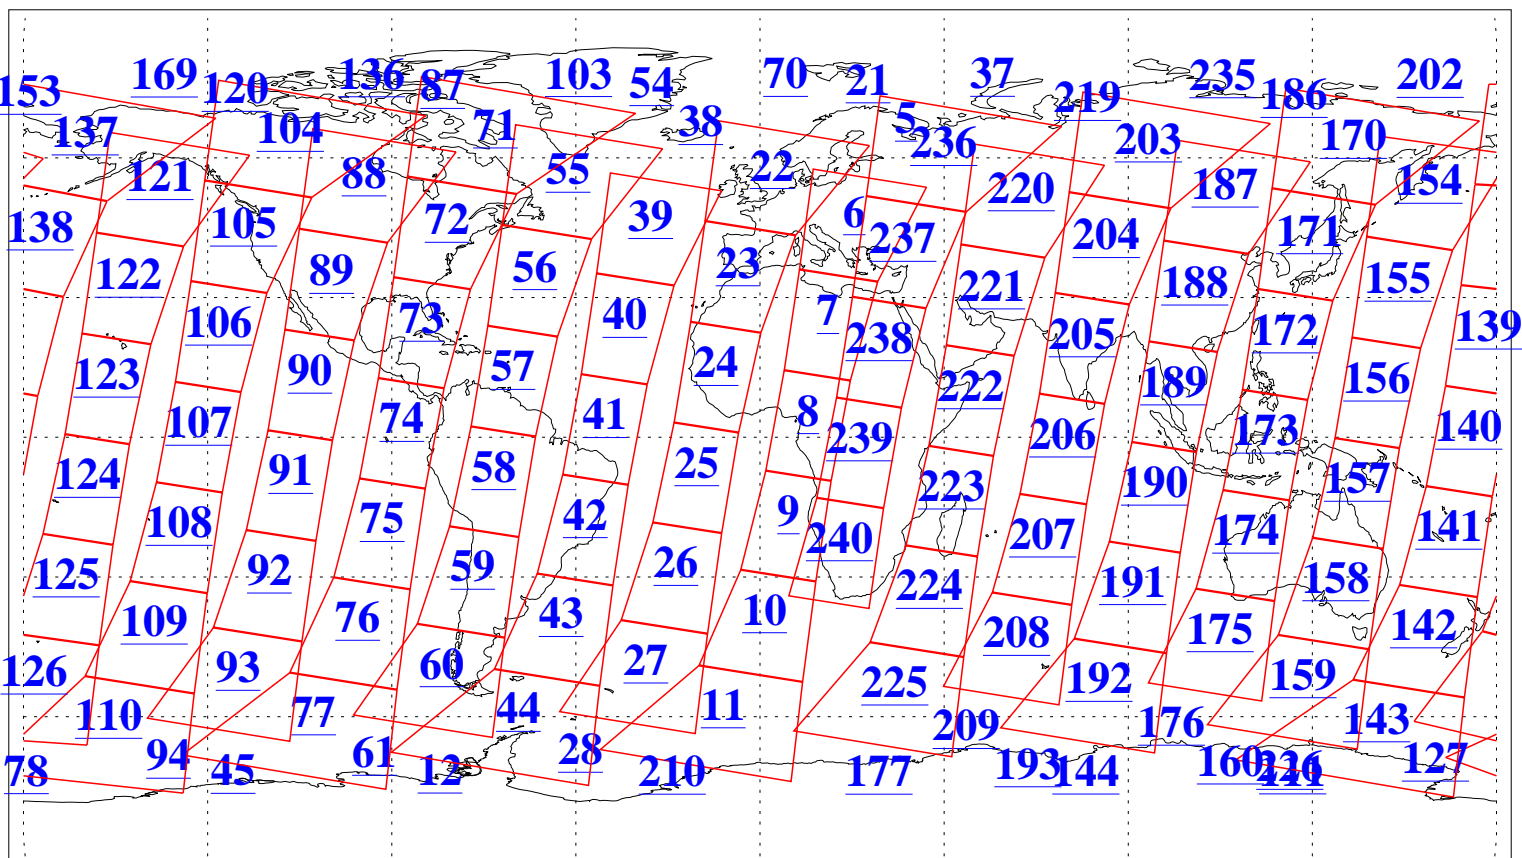

L1B Availability
AMSU Granules: 240
HSB Granules: 0
AIRS Granules: 240

19 Aug 2015
DoY 231
Aqua Day 4855
Granules: 1 to 120

Granules: 121 to 240

Legend: AMSU Available, HSB Available, AIRS Available

L1B Availability
AMSU Granules: 240
HSB Granules: 0
AIRS Granules: 240

19 Aug 2015
DoY 231
Aqua Day 4855

Ascending Granules

Descending Granules

Legend: AMSU Available, HSB Available, AIRS Available

L1B Availability
AMSU Granules: 240
HSB Granules: 0
AIRS Granules: 240

19 Aug 2015
DoY 231
Aqua Day 4855

Northern Hemisphere Granules

Southern Hemisphere Granules

Legend: AMSU Available, HSB Available, AIRS Available