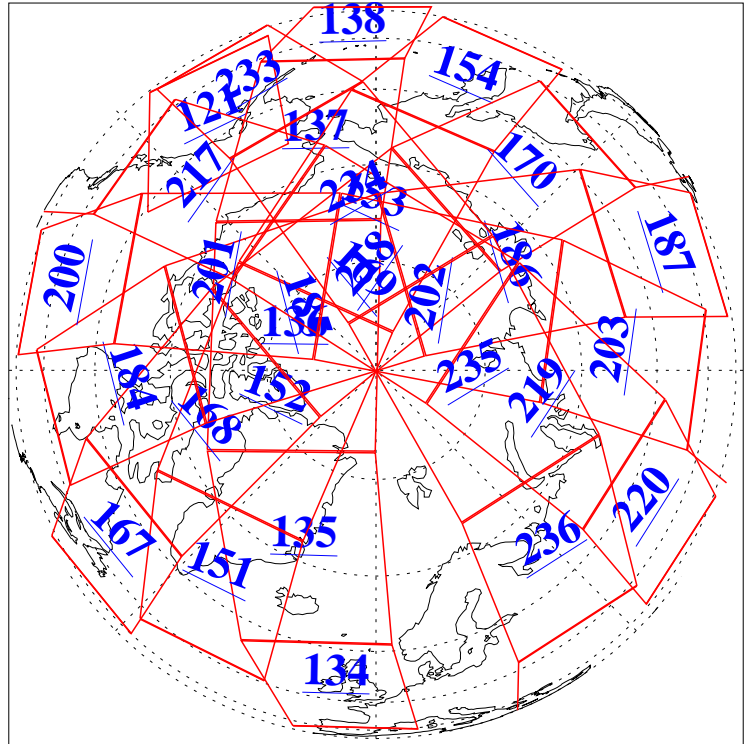

L1B Availability
AMSU Granules: 240
HSB Granules: 0
AIRS Granules: 240

19 Aug 2015
DoY 231
Aqua Day 4855
Granules: 1 to 120

Granules: 121 to 240

Legend: AMSU Available, HSB Available, AIRS Available

L1B Availability
AMSU Granules: 240
HSB Granules: 0
AIRS Granules: 240

19 Aug 2015
DoY 231
Aqua Day 4855

Ascending Granules

Descending Granules

Legend: AMSU Available, HSB Available, AIRS Available

L1B Availability
AMSU Granules: 240
HSB Granules: 0
AIRS Granules: 240

19 Aug 2015
DoY 231
Aqua Day 4855

Northern Hemisphere Granules

Southern Hemisphere Granules

Legend: AMSU Available, HSB Available, AIRS Available