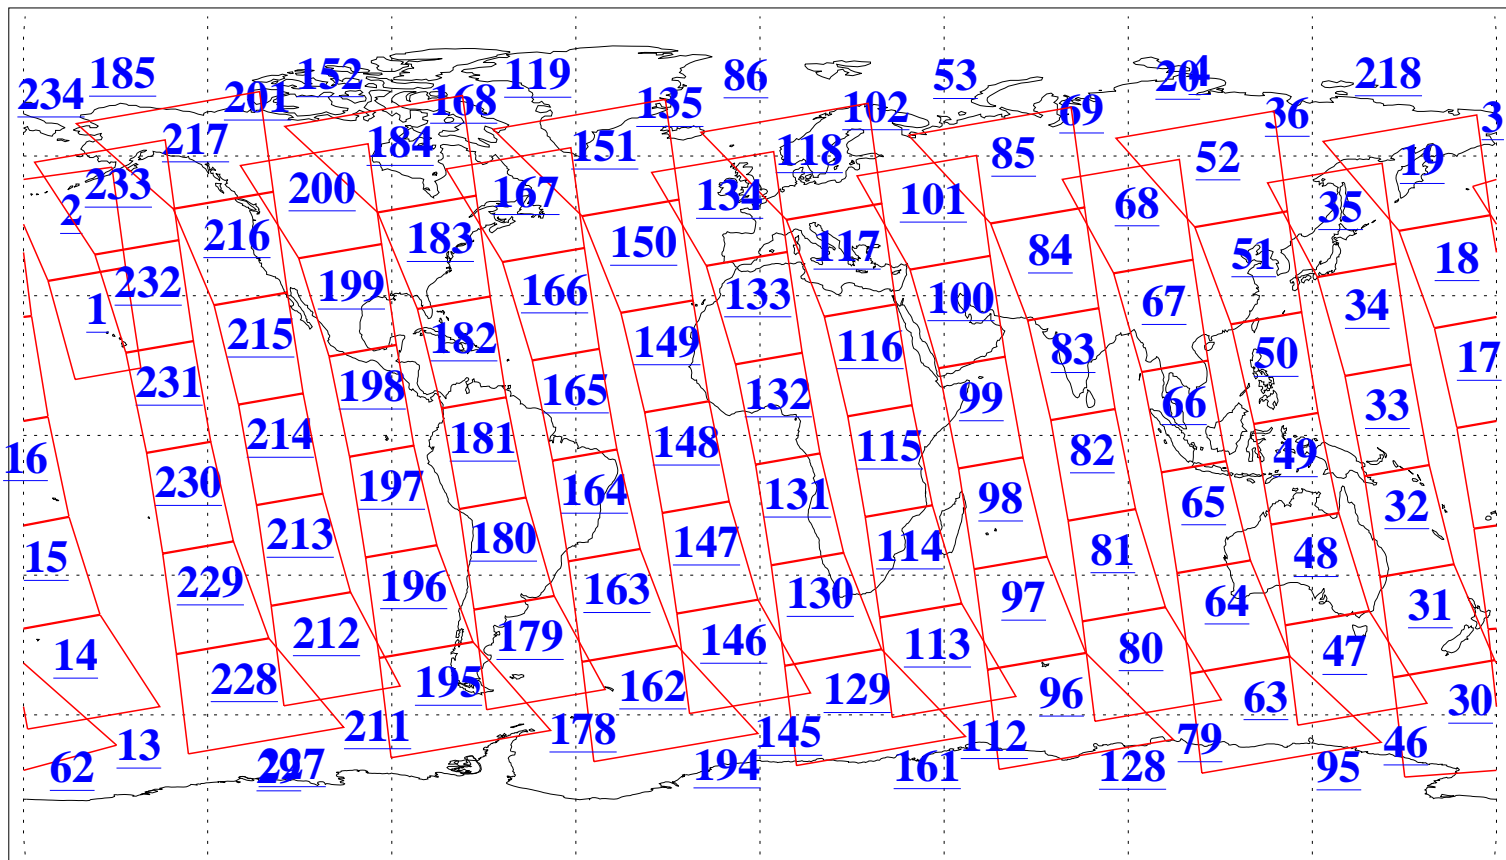

L1B Availability
AMSU Granules: 240
HSB Granules: 0
AIRS Granules: 240

19 Aug 2015
DoY 231
Aqua Day 4855
Granules: 1 to 120

Granules: 121 to 240

Legend: AMSU Available, HSB Available, AIRS Available

L1B Availability
AMSU Granules: 240
HSB Granules: 0
AIRS Granules: 240

19 Aug 2015
DoY 231
Aqua Day 4855

Ascending Granules

Descending Granules

Legend: AMSU Available, HSB Available, AIRS Available

L1B Availability
AMSU Granules: 240
HSB Granules: 0
AIRS Granules: 240

19 Aug 2015
DoY 231
Aqua Day 4855

Northern Hemisphere Granules

Southern Hemisphere Granules

Legend: AMSU Available, HSB Available, AIRS Available