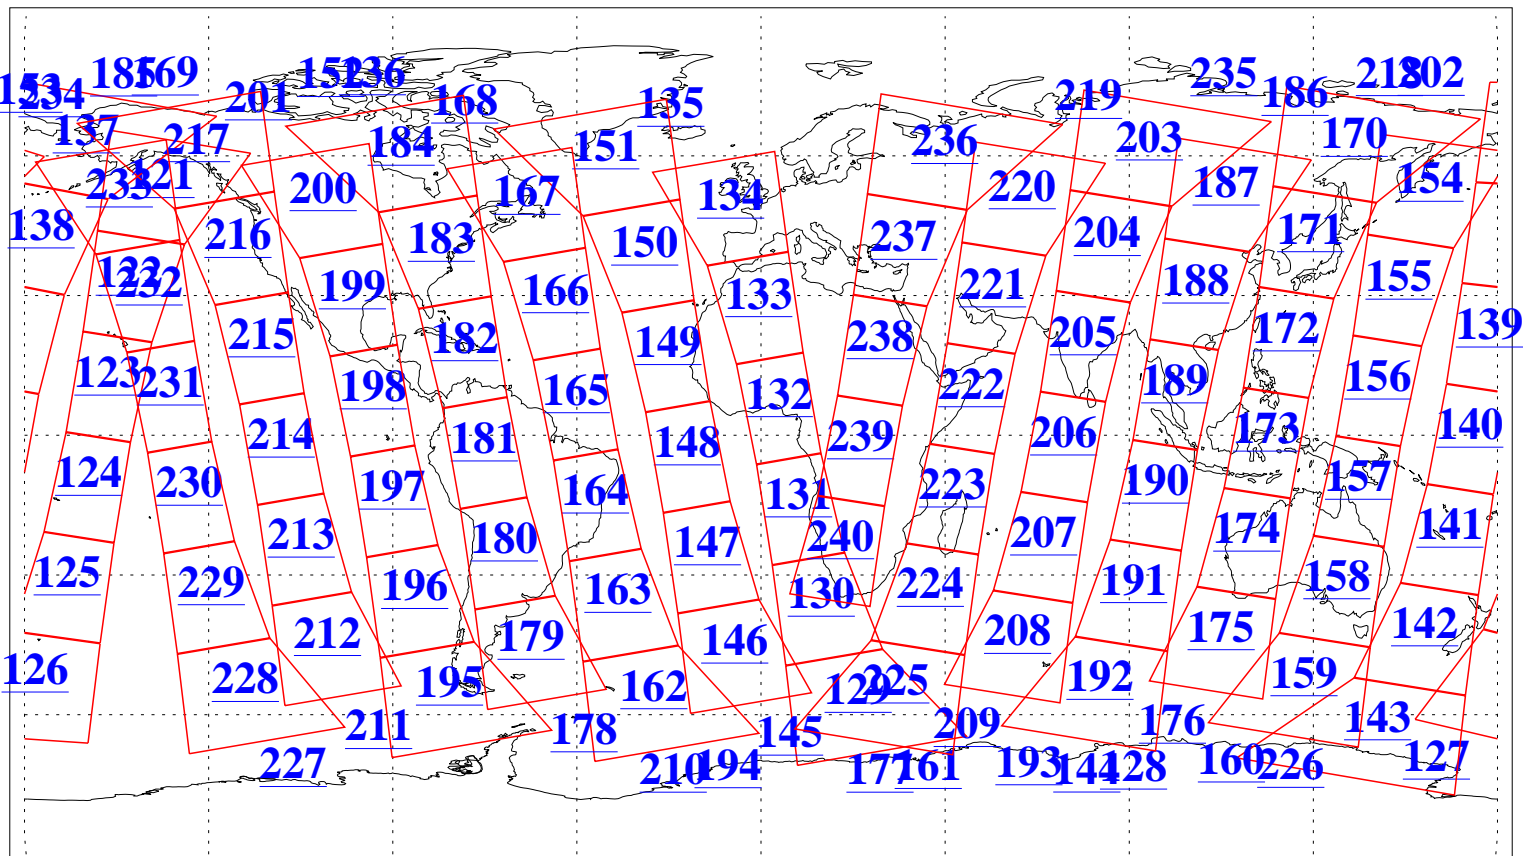

L1B Availability
AMSU Granules: 240
HSB Granules: 0
AIRS Granules: 240

19 Aug 2015
DoY 231
Aqua Day 4855
Granules: 1 to 120

Granules: 121 to 240

Legend: AMSU Available, HSB Available, AIRS Available

L1B Availability
AMSU Granules: 240
HSB Granules: 0
AIRS Granules: 240

19 Aug 2015
DoY 231
Aqua Day 4855

Ascending Granules

Descending Granules

Legend: AMSU Available, HSB Available, AIRS Available

L1B Availability
AMSU Granules: 240
HSB Granules: 0
AIRS Granules: 240

19 Aug 2015
DoY 231
Aqua Day 4855

Northern Hemisphere Granules

Southern Hemisphere Granules

Legend: AMSU Available, HSB Available, AIRS Available