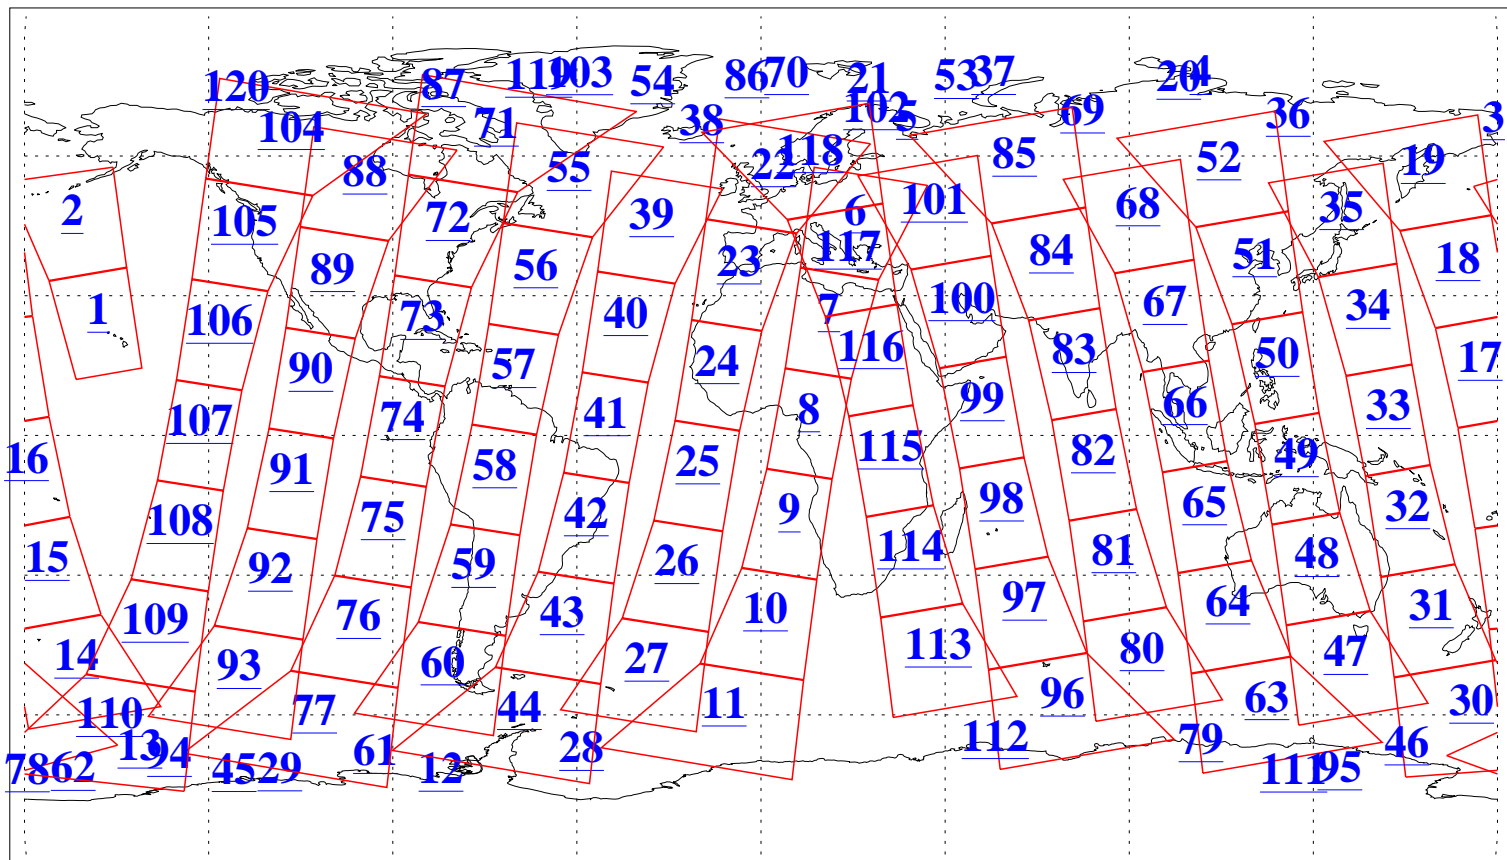

L1B Availability
AMSU Granules: 240
HSB Granules: 0
AIRS Granules: 240

19 Aug 2015
DoY 231
Aqua Day 4855
Granules: 1 to 120

Granules: 121 to 240

Legend: AMSU Available, HSB Available, AIRS Available

L1B Availability
AMSU Granules: 240
HSB Granules: 0
AIRS Granules: 240

19 Aug 2015
DoY 231
Aqua Day 4855

Ascending Granules

Descending Granules

Legend: AMSU Available, HSB Available, AIRS Available

L1B Availability
AMSU Granules: 240
HSB Granules: 0
AIRS Granules: 240

19 Aug 2015
DoY 231
Aqua Day 4855

Northern Hemisphere Granules

Southern Hemisphere Granules

Legend: AMSU Available, HSB Available, AIRS Available