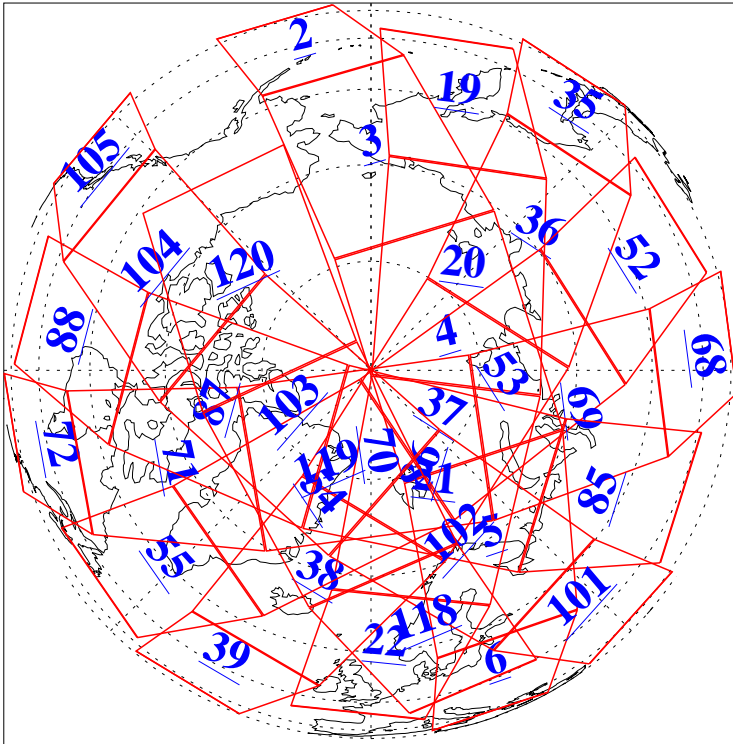

L1B Availability
AMSU Granules: 240
HSB Granules: 0
AIRS Granules: 240

19 Aug 2015
DoY 231
Aqua Day 4855
Granules: 1 to 120

Granules: 121 to 240

Legend: AMSU Available, HSB Available, AIRS Available

L1B Availability
AMSU Granules: 240
HSB Granules: 0
AIRS Granules: 240

19 Aug 2015
DoY 231
Aqua Day 4855

Ascending Granules

Descending Granules

Legend: AMSU Available, HSB Available, AIRS Available

L1B Availability
AMSU Granules: 240
HSB Granules: 0
AIRS Granules: 240

19 Aug 2015
DoY 231
Aqua Day 4855

Northern Hemisphere Granules

Southern Hemisphere Granules

Legend: AMSU Available, HSB Available, AIRS Available