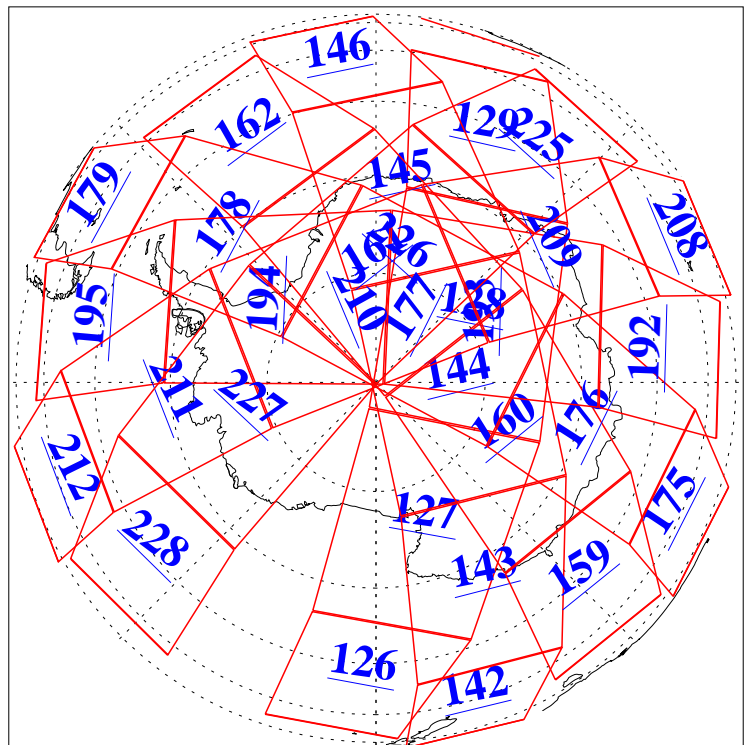

19 Aug 2015
DoY 231
Aqua Day 4855

Ascending Granules

Descending Granules

Legend: AMSU Available, HSB Available, AIRS Available

L1B Availability
AMSU Granules: 240
HSB Granules: 0
AIRS Granules: 240

19 Aug 2015
DoY 231
Aqua Day 4855

Northern Hemisphere Granules

Southern Hemisphere Granules

Legend: AMSU Available, HSB Available, AIRS Available