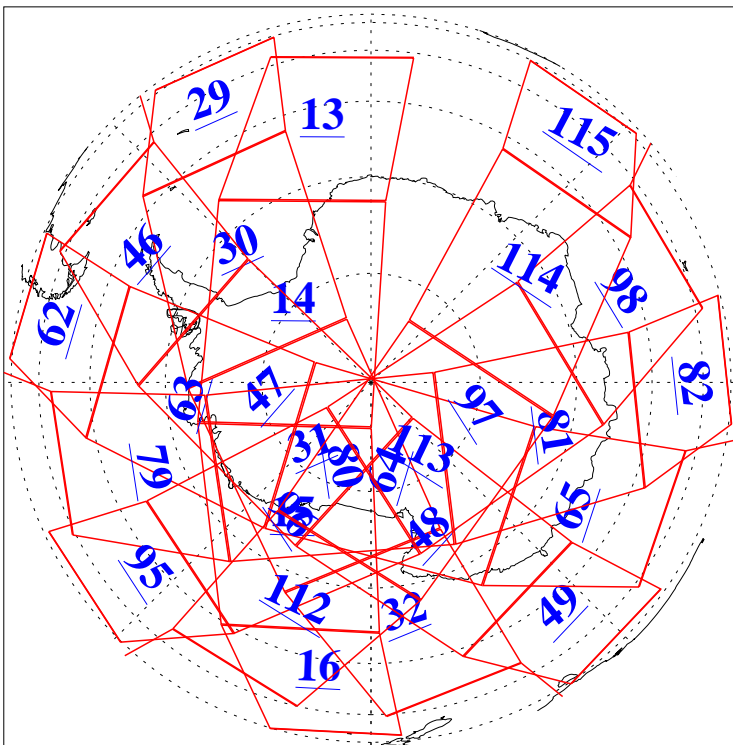

L1B Availability
AMSU Granules: 240
HSB Granules: 0
AIRS Granules: 240

17 Aug 2015
DoY 229
Aqua Day 4853
Granules: 1 to 120

Granules: 121 to 240

Legend: AMSU Available, *HSB Available*, *AIRS Available*

L1B Availability
AMSU Granules: 240
HSB Granules: 0
AIRS Granules: 240

17 Aug 2015
DoY 229
Aqua Day 4853
Ascending Granules

Descending Granules

Legend: AMSU Available, HSB Available, AIRS Available

L1B Availability
 AMSU Granules: 240
 HSB Granules: 0
 AIRS Granules: 240

17 Aug 2015
 DoY 229
 Aqua Day 4853

Northern Hemisphere Granules

Southern Hemisphere Granules

Legend: AMSU Available, HSB Available, AIRS Available