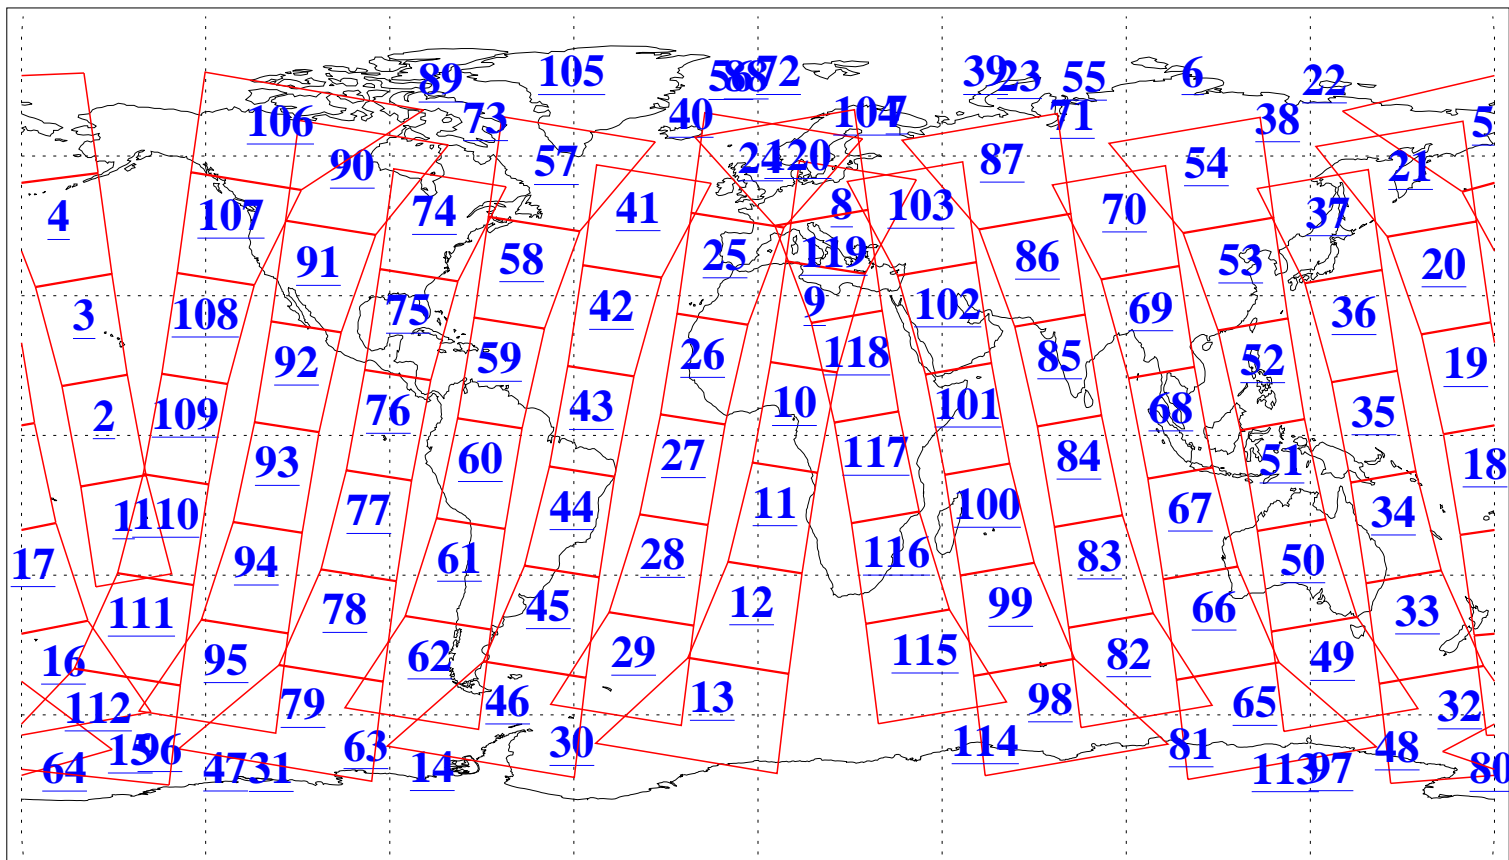

L1B Availability
AMSU Granules: 240
HSB Granules: 0
AIRS Granules: 240

17 Aug 2015
DoY 229
Aqua Day 4853
Granules: 1 to 120

Granules: 121 to 240

Legend: AMSU Available, *HSB Available*, *AIRS Available*

L1B Availability
AMSU Granules: 240
HSB Granules: 0
AIRS Granules: 240

17 Aug 2015
DoY 229
Aqua Day 4853
Ascending Granules

Descending Granules

Legend: AMSU Available, HSB Available, AIRS Available

L1B Availability
 AMSU Granules: 240
 HSB Granules: 0
 AIRS Granules: 240

17 Aug 2015
 DoY 229
 Aqua Day 4853

Northern Hemisphere Granules

Southern Hemisphere Granules

Legend: AMSU Available, HSB Available, AIRS Available