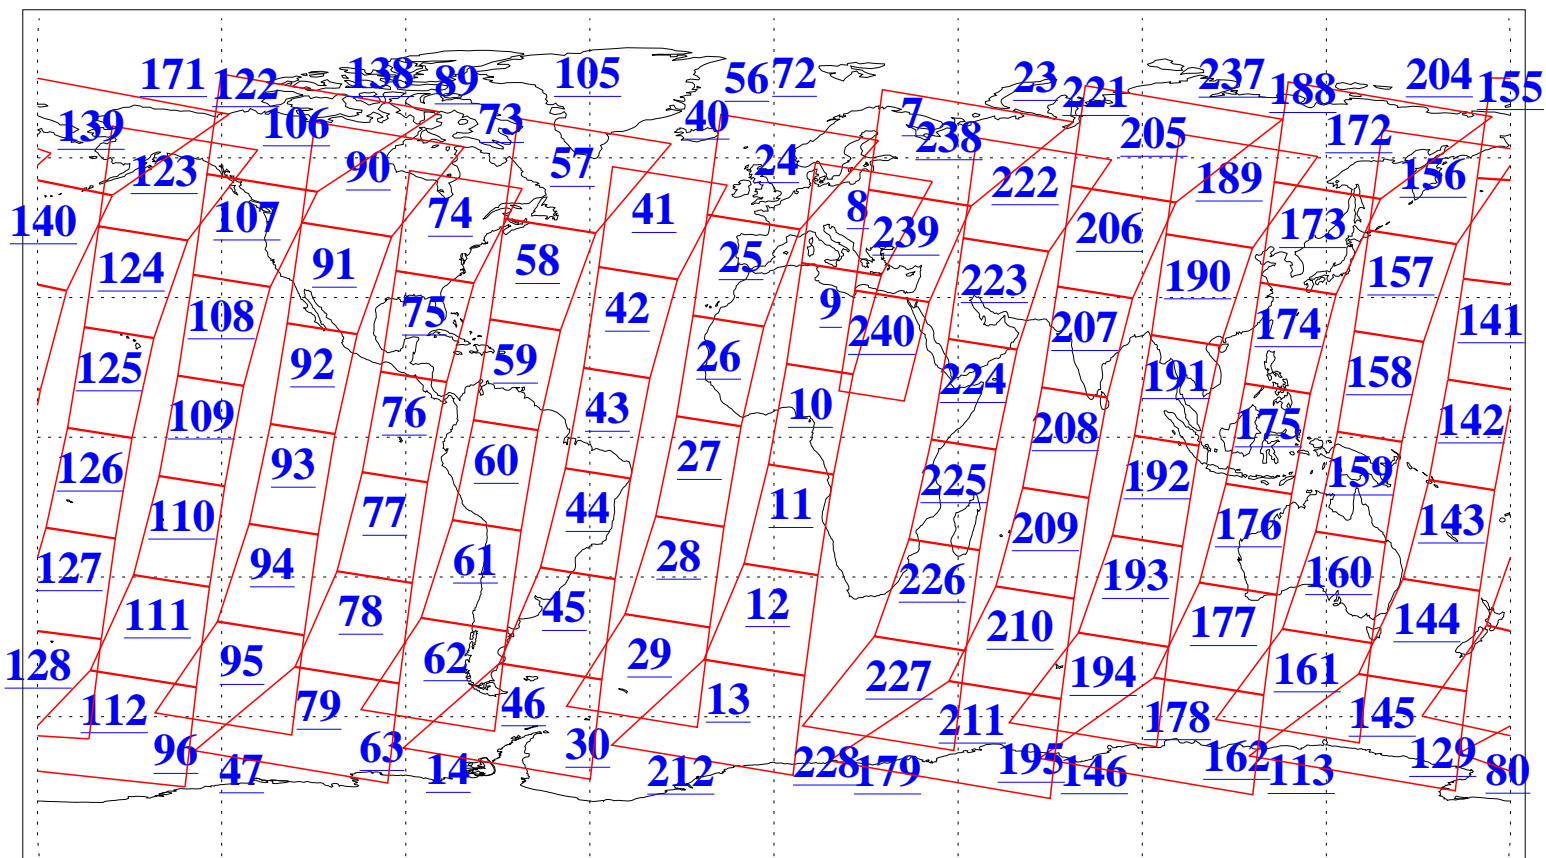

L1B Availability
AMSU Granules: 240
HSB Granules: 0
AIRS Granules: 240

17 Aug 2015
DoY 229
Aqua Day 4853
Granules: 1 to 120

Granules: 121 to 240

Legend: AMSU Available, *HSB Available*, *AIRS Available*

L1B Availability
AMSU Granules: 240
HSB Granules: 0
AIRS Granules: 240

17 Aug 2015
DoY 229
Aqua Day 4853
Ascending Granules

Descending Granules

Legend: AMSU Available, HSB Available, AIRS Available

L1B Availability
 AMSU Granules: 240
 HSB Granules: 0
 AIRS Granules: 240

17 Aug 2015
 DoY 229
 Aqua Day 4853

Northern Hemisphere Granules

Southern Hemisphere Granules

Legend: AMSU Available, HSB Available, AIRS Available