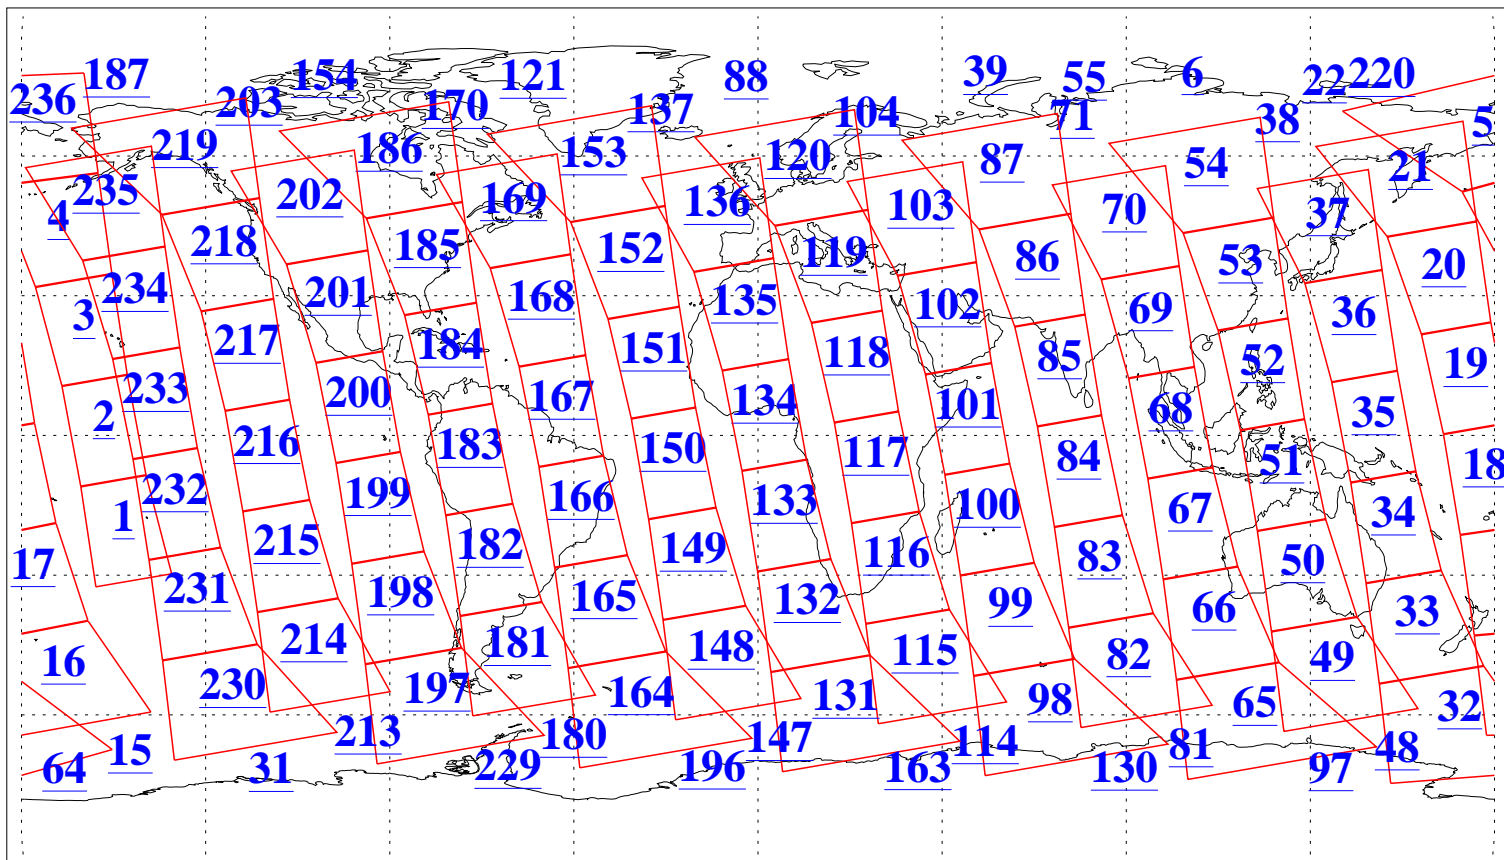

L1B Availability
AMSU Granules: 240
HSB Granules: 0
AIRS Granules: 240

17 Aug 2015
DoY 229
Aqua Day 4853
Granules: 1 to 120

Granules: 121 to 240

Legend: AMSU Available, *HSB Available*, *AIRS Available*

L1B Availability
AMSU Granules: 240
HSB Granules: 0
AIRS Granules: 240

17 Aug 2015
DoY 229
Aqua Day 4853
Ascending Granules

Descending Granules

Legend: AMSU Available, HSB Available, AIRS Available

L1B Availability
 AMSU Granules: 240
 HSB Granules: 0
 AIRS Granules: 240

17 Aug 2015
 DoY 229
 Aqua Day 4853

Northern Hemisphere Granules

Southern Hemisphere Granules

Legend: AMSU Available, HSB Available, AIRS Available