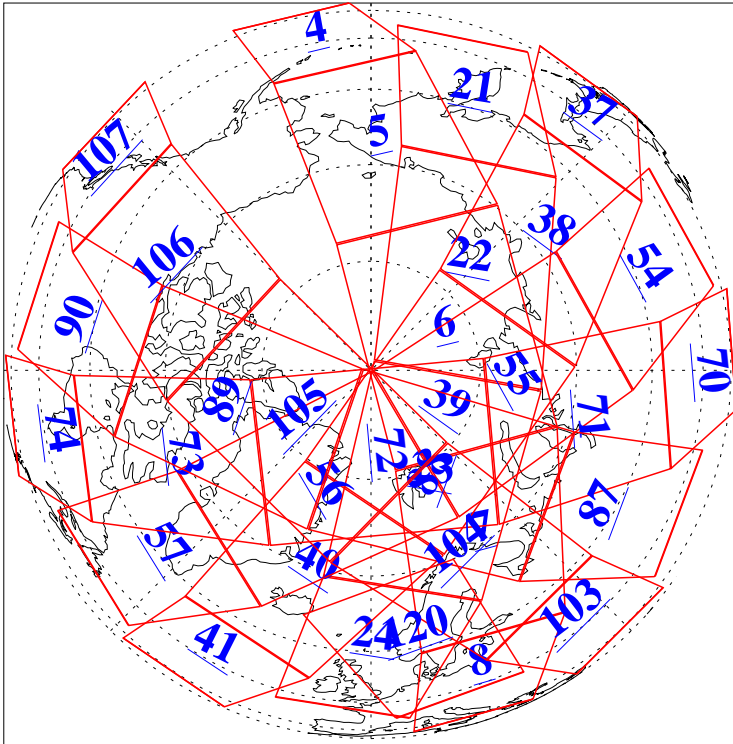

L1B Availability
AMSU Granules: 240
HSB Granules: 0
AIRS Granules: 240

17 Aug 2015
DoY 229
Aqua Day 4853
Granules: 1 to 120

Granules: 121 to 240

Legend: AMSU Available, *HSB Available*, *AIRS Available*

L1B Availability
AMSU Granules: 240
HSB Granules: 0
AIRS Granules: 240

17 Aug 2015
DoY 229
Aqua Day 4853
Ascending Granules

Descending Granules

Legend: AMSU Available, HSB Available, AIRS Available

L1B Availability
 AMSU Granules: 240
 HSB Granules: 0
 AIRS Granules: 240

17 Aug 2015
 DoY 229
 Aqua Day 4853

Northern Hemisphere Granules

Southern Hemisphere Granules

Legend: AMSU Available, HSB Available, AIRS Available