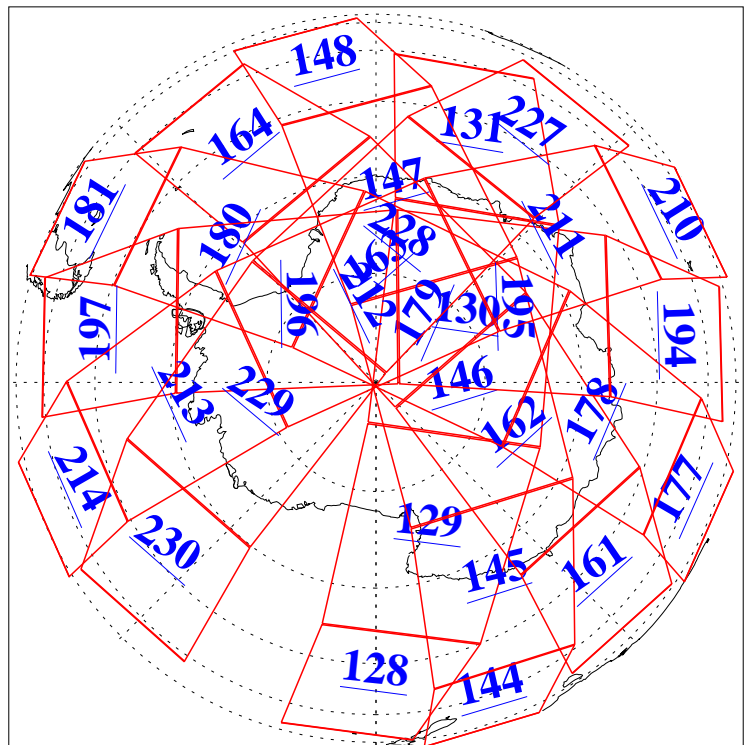

17 Aug 2015
DoY 229
Aqua Day 4853
Ascending Granules

Descending Granules

Legend: AMSU Available, HSB Available, AIRS Available

L1B Availability
 AMSU Granules: 240
 HSB Granules: 0
 AIRS Granules: 240

17 Aug 2015
 DoY 229
 Aqua Day 4853

Northern Hemisphere Granules

Southern Hemisphere Granules

Legend: AMSU Available, HSB Available, AIRS Available