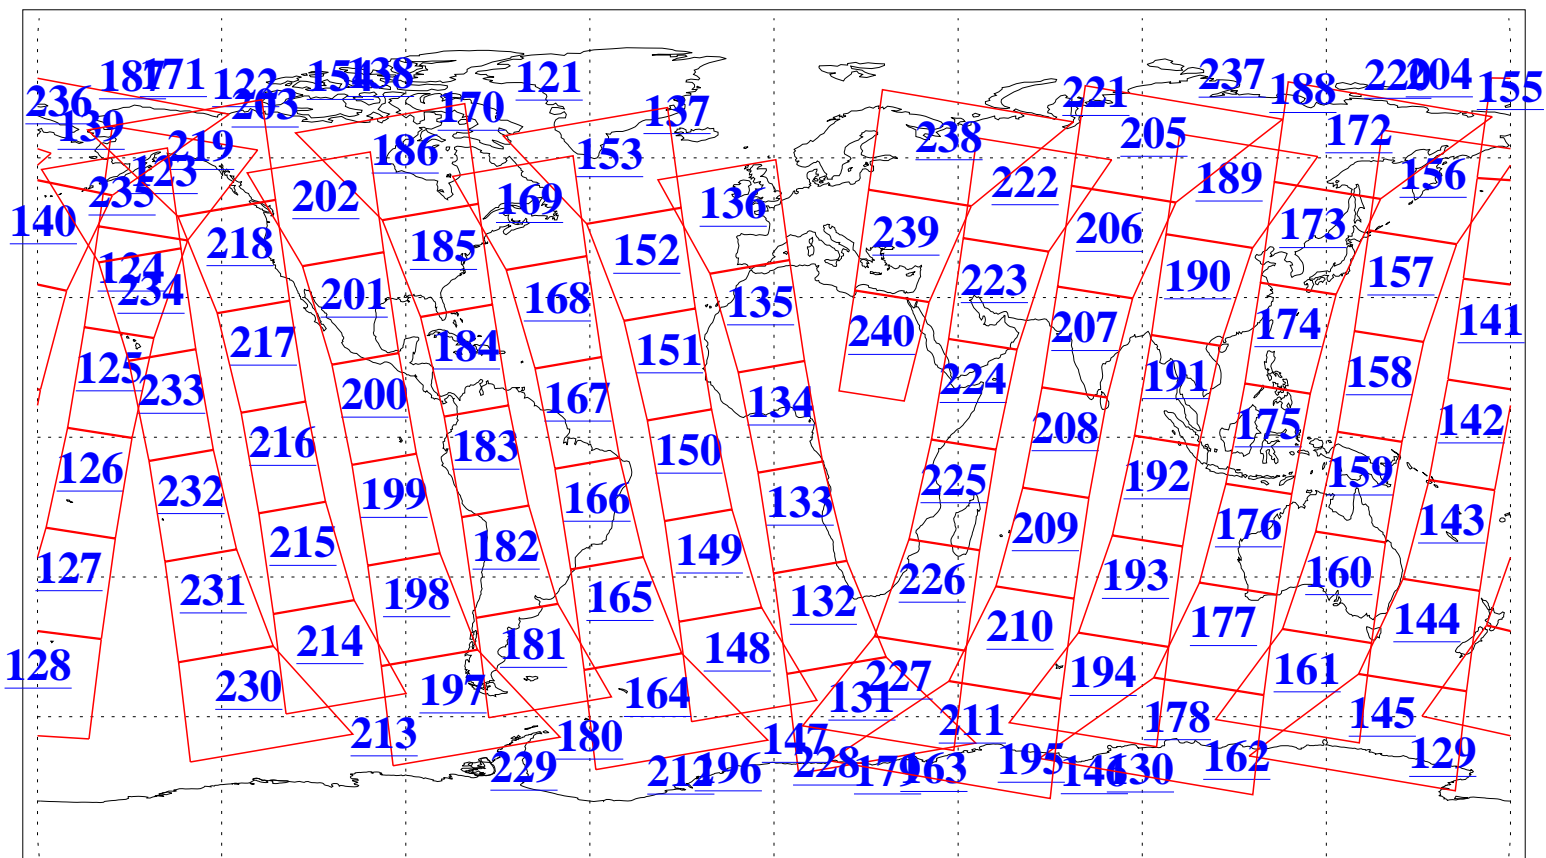

L1B Availability
AMSU Granules: 240
HSB Granules: 0
AIRS Granules: 240

17 Aug 2015
DoY 229
Aqua Day 4853
Granules: 1 to 120

Granules: 121 to 240

Legend: AMSU Available, *HSB Available*, *AIRS Available*

L1B Availability
AMSU Granules: 240
HSB Granules: 0
AIRS Granules: 240

17 Aug 2015
DoY 229
Aqua Day 4853
Ascending Granules

Descending Granules

Legend: AMSU Available, HSB Available, AIRS Available

L1B Availability
 AMSU Granules: 240
 HSB Granules: 0
 AIRS Granules: 240

17 Aug 2015
 DoY 229
 Aqua Day 4853

Northern Hemisphere Granules

Southern Hemisphere Granules

Legend: AMSU Available, HSB Available, AIRS Available