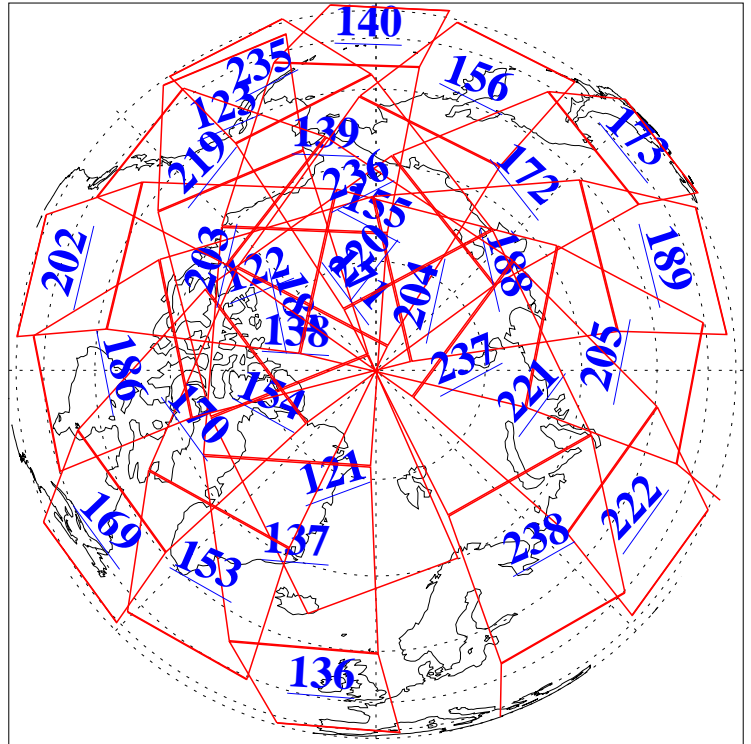

17 Aug 2015
DoY 229
Aqua Day 4853
Ascending Granules

Descending Granules

Legend: AMSU Available, HSB Available, AIRS Available

L1B Availability
 AMSU Granules: 240
 HSB Granules: 0
 AIRS Granules: 240

17 Aug 2015
 DoY 229
 Aqua Day 4853

Northern Hemisphere Granules

Southern Hemisphere Granules

Legend: AMSU Available, HSB Available, AIRS Available