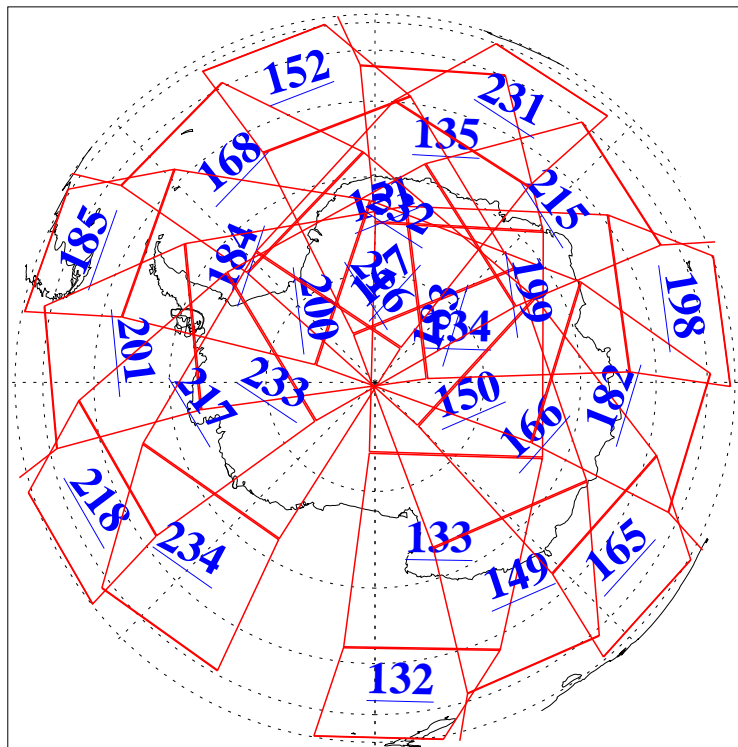

L1B Availability  
AMSU Granules: 240  
HSB Granules: 0  
AIRS Granules: 240

13 Aug 2015  
DoY 225  
Aqua Day 4849  
Granules: 1 to 120

Granules: 121 to 240

Legend: AMSU Available, HSB Available, AIRS Available

L1B Availability  
AMSU Granules: 240  
HSB Granules: 0  
AIRS Granules: 240

13 Aug 2015  
DoY 225  
Aqua Day 4849

Ascending Granules

Descending Granules

Legend: AMSU Available, HSB Available, AIRS Available

L1B Availability  
 AMSU Granules: 240  
 HSB Granules: 0  
 AIRS Granules: 240

13 Aug 2015  
 DoY 225  
 Aqua Day 4849

Northern Hemisphere Granules

Southern Hemisphere Granules

Legend: AMSU Available, HSB Available, AIRS Available