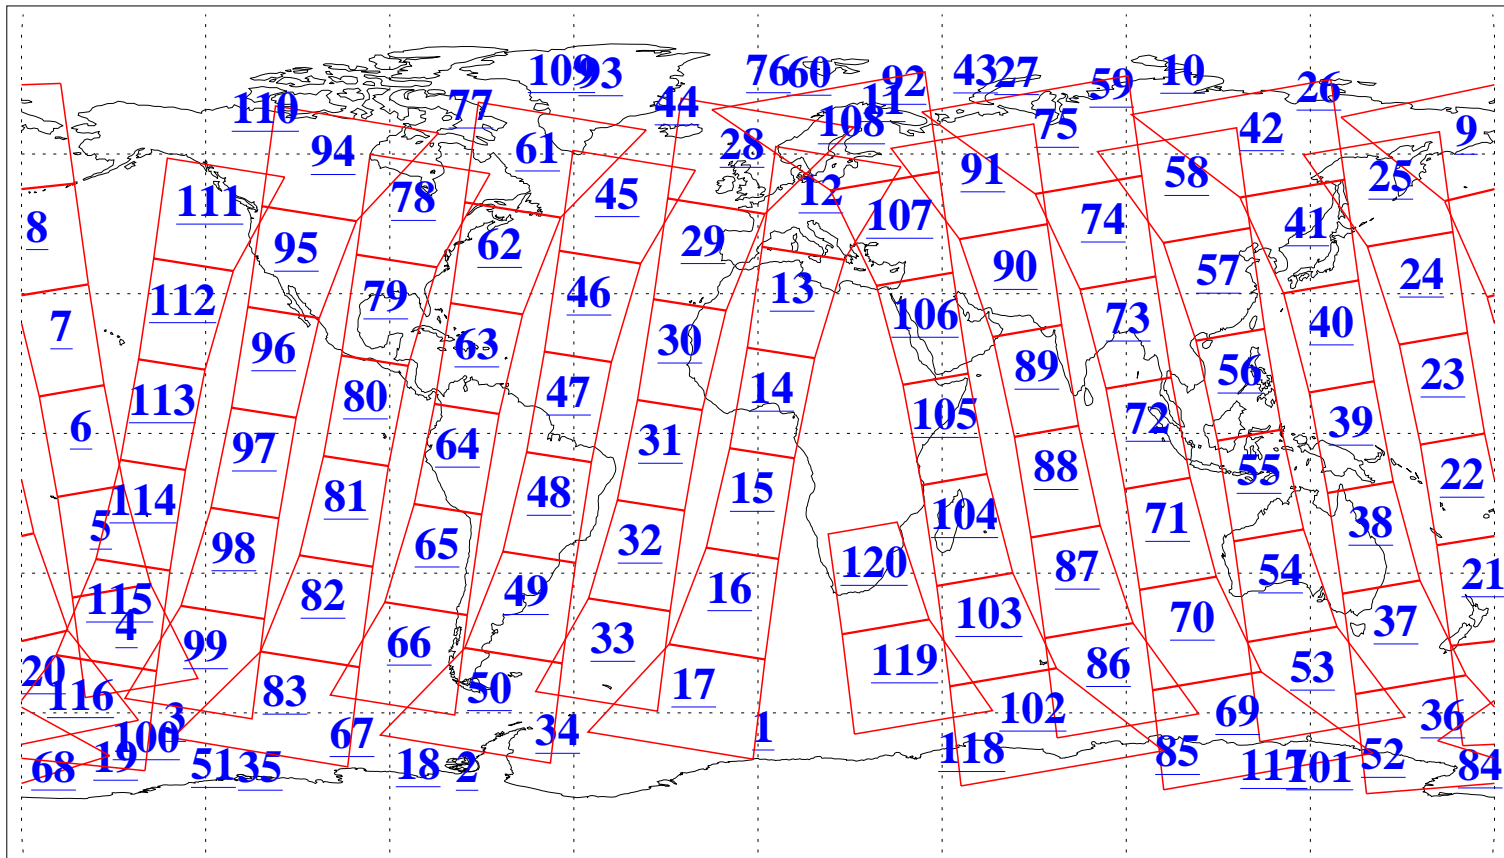

L1B Availability  
AMSU Granules: 240  
HSB Granules: 0  
AIRS Granules: 240

13 Aug 2015  
DoY 225  
Aqua Day 4849  
Granules: 1 to 120

Granules: 121 to 240

Legend: AMSU Available, HSB Available, AIRS Available

L1B Availability  
AMSU Granules: 240  
HSB Granules: 0  
AIRS Granules: 240

13 Aug 2015  
DoY 225  
Aqua Day 4849

Ascending Granules

Descending Granules

Legend: AMSU Available, HSB Available, AIRS Available

L1B Availability  
 AMSU Granules: 240  
 HSB Granules: 0  
 AIRS Granules: 240

13 Aug 2015  
 DoY 225  
 Aqua Day 4849

Northern Hemisphere Granules

Southern Hemisphere Granules

Legend: AMSU Available, HSB Available, AIRS Available