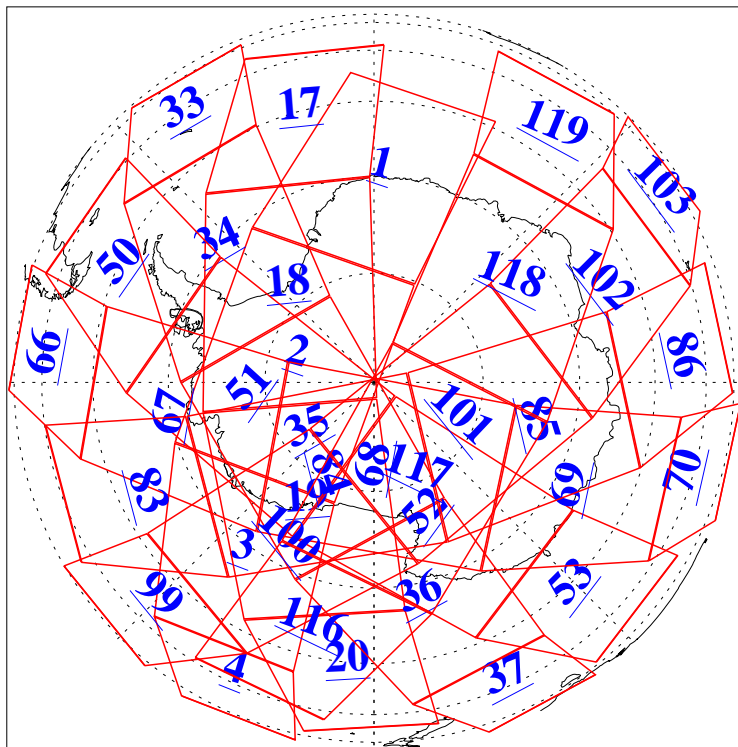

L1B Availability  
AMSU Granules: 240  
HSB Granules: 0  
AIRS Granules: 240

13 Aug 2015  
DoY 225  
Aqua Day 4849  
Granules: 1 to 120

Granules: 121 to 240

Legend: AMSU Available, HSB Available, AIRS Available

L1B Availability  
AMSU Granules: 240  
HSB Granules: 0  
AIRS Granules: 240

13 Aug 2015  
DoY 225  
Aqua Day 4849

Ascending Granules

Descending Granules

Legend: AMSU Available, HSB Available, AIRS Available

L1B Availability  
 AMSU Granules: 240  
 HSB Granules: 0  
 AIRS Granules: 240

13 Aug 2015  
 DoY 225  
 Aqua Day 4849

Northern Hemisphere Granules

Southern Hemisphere Granules

Legend: AMSU Available, HSB Available, AIRS Available