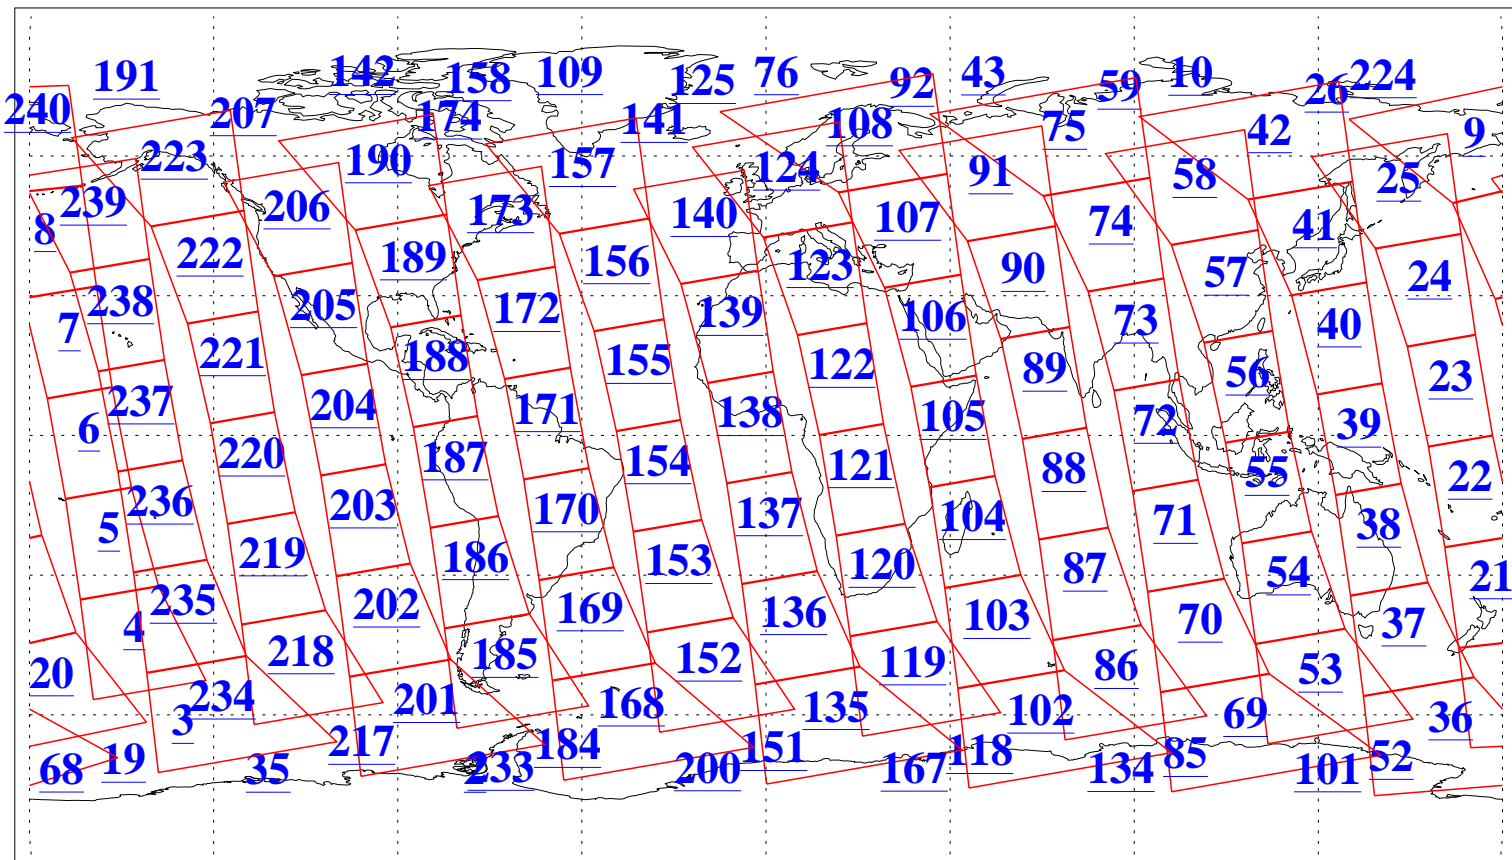

L1B Availability  
AMSU Granules: 240  
HSB Granules: 0  
AIRS Granules: 240

13 Aug 2015  
DoY 225  
Aqua Day 4849  
Granules: 1 to 120

Granules: 121 to 240

Legend: AMSU Available, HSB Available, AIRS Available

L1B Availability  
AMSU Granules: 240  
HSB Granules: 0  
AIRS Granules: 240

13 Aug 2015  
DoY 225  
Aqua Day 4849

Ascending Granules

Descending Granules

Legend: AMSU Available, HSB Available, AIRS Available

L1B Availability  
 AMSU Granules: 240  
 HSB Granules: 0  
 AIRS Granules: 240

13 Aug 2015  
 DoY 225  
 Aqua Day 4849

Northern Hemisphere Granules

Southern Hemisphere Granules

Legend: AMSU Available, HSB Available, AIRS Available