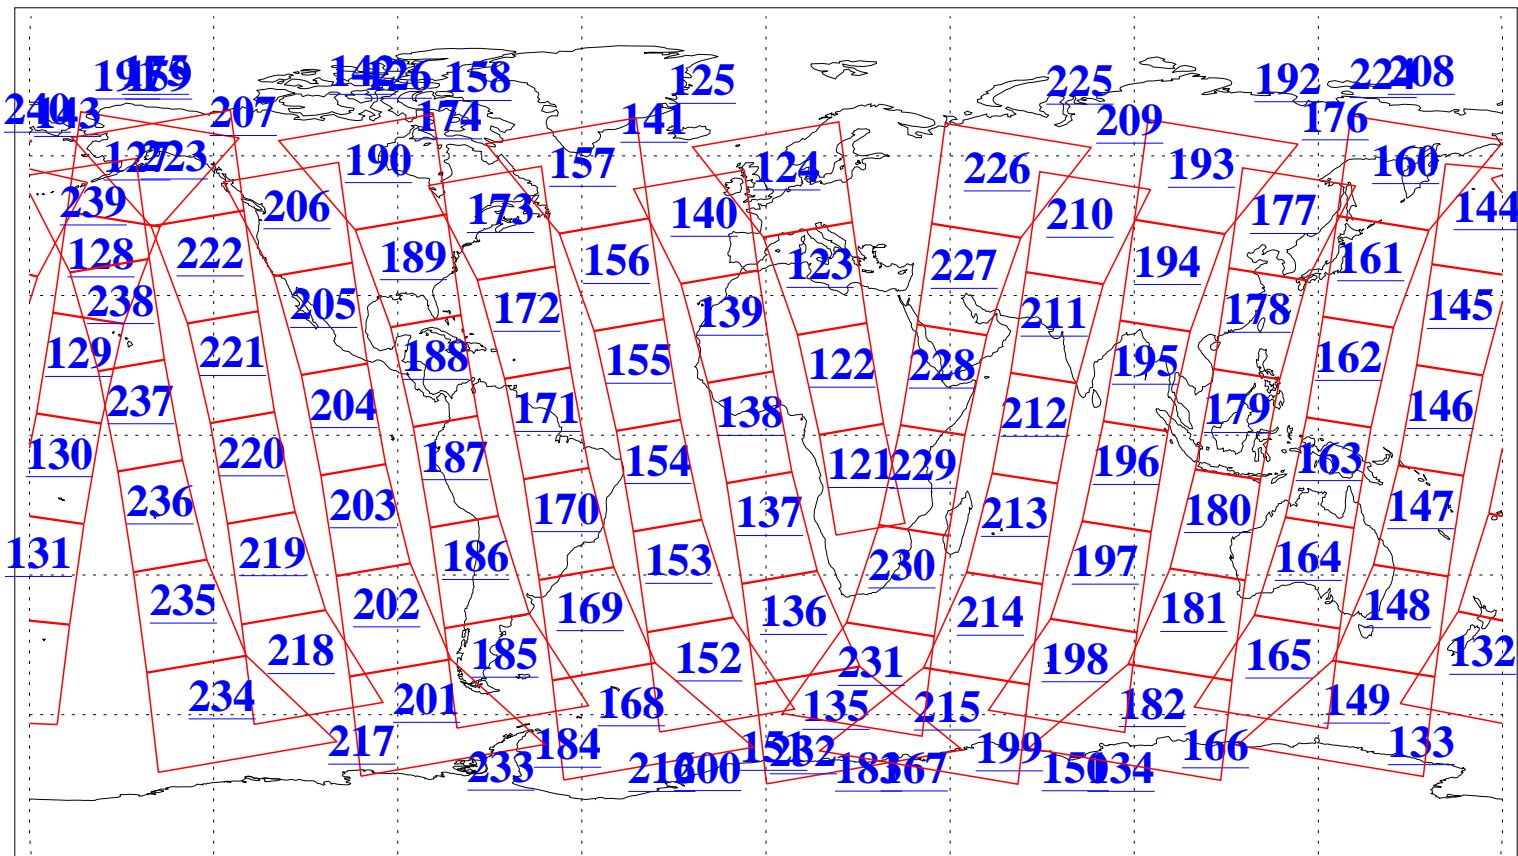

L1B Availability  
AMSU Granules: 240  
HSB Granules: 0  
AIRS Granules: 240

13 Aug 2015  
DoY 225  
Aqua Day 4849  
Granules: 1 to 120

Granules: 121 to 240

Legend: AMSU Available, HSB Available, AIRS Available

L1B Availability  
AMSU Granules: 240  
HSB Granules: 0  
AIRS Granules: 240

13 Aug 2015  
DoY 225  
Aqua Day 4849

Ascending Granules

Descending Granules

Legend: AMSU Available, HSB Available, AIRS Available

L1B Availability  
 AMSU Granules: 240  
 HSB Granules: 0  
 AIRS Granules: 240

13 Aug 2015  
 DoY 225  
 Aqua Day 4849

Northern Hemisphere Granules

Southern Hemisphere Granules

Legend: AMSU Available, HSB Available, AIRS Available