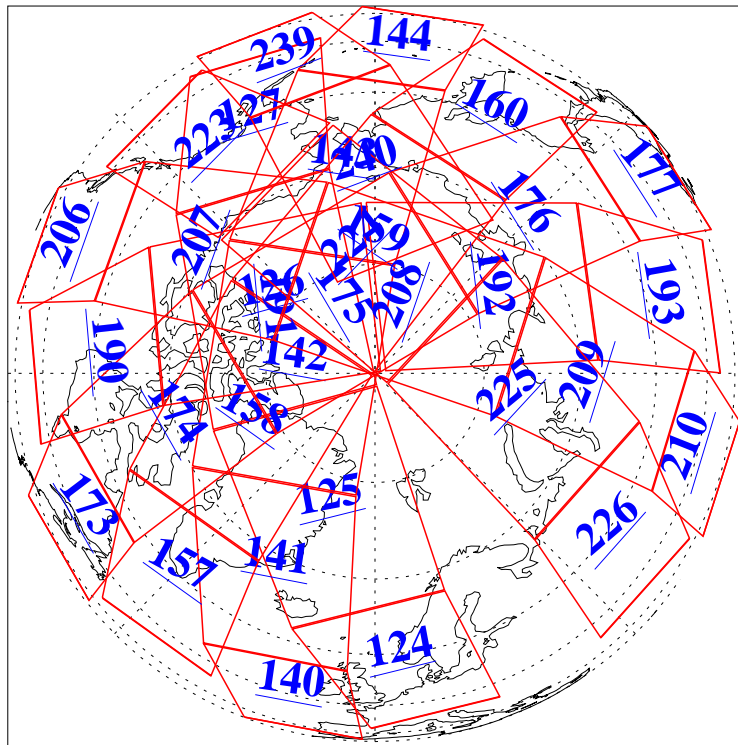

L1B Availability  
AMSU Granules: 240  
HSB Granules: 0  
AIRS Granules: 240

13 Aug 2015  
DoY 225  
Aqua Day 4849  
Granules: 1 to 120

Granules: 121 to 240

Legend: AMSU Available, HSB Available, AIRS Available

L1B Availability  
AMSU Granules: 240  
HSB Granules: 0  
AIRS Granules: 240

13 Aug 2015  
DoY 225  
Aqua Day 4849

Ascending Granules

Descending Granules

Legend: AMSU Available, HSB Available, AIRS Available

L1B Availability  
 AMSU Granules: 240  
 HSB Granules: 0  
 AIRS Granules: 240

13 Aug 2015  
 DoY 225  
 Aqua Day 4849

Northern Hemisphere Granules

Southern Hemisphere Granules

Legend: AMSU Available, HSB Available, AIRS Available