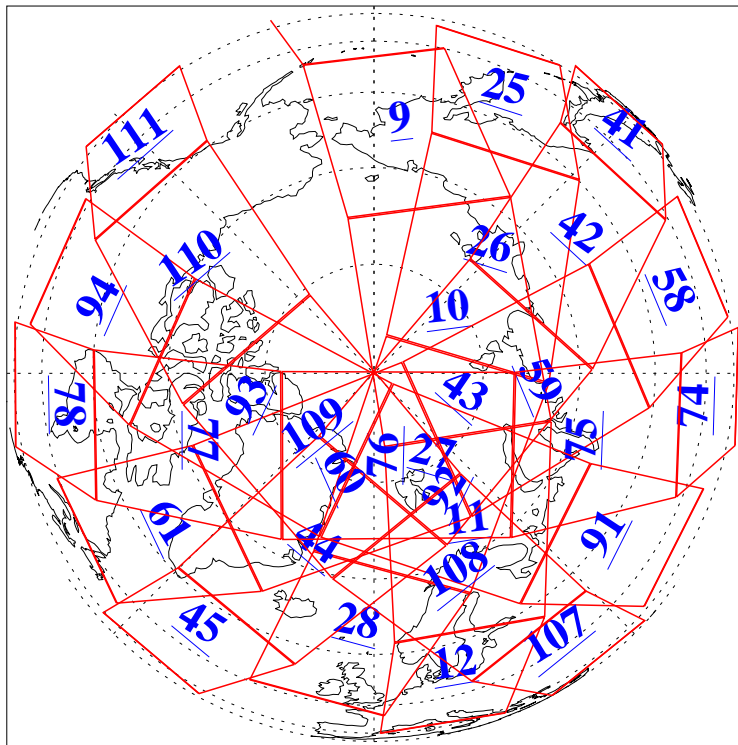

L1B Availability  
AMSU Granules: 240  
HSB Granules: 0  
AIRS Granules: 240

13 Aug 2015  
DoY 225  
Aqua Day 4849  
Granules: 1 to 120

Granules: 121 to 240

Legend: AMSU Available, HSB Available, AIRS Available

L1B Availability  
AMSU Granules: 240  
HSB Granules: 0  
AIRS Granules: 240

13 Aug 2015  
DoY 225  
Aqua Day 4849

Ascending Granules

Descending Granules

Legend: AMSU Available, HSB Available, AIRS Available

L1B Availability  
 AMSU Granules: 240  
 HSB Granules: 0  
 AIRS Granules: 240

13 Aug 2015  
 DoY 225  
 Aqua Day 4849

Northern Hemisphere Granules

Southern Hemisphere Granules

Legend: AMSU Available, HSB Available, AIRS Available