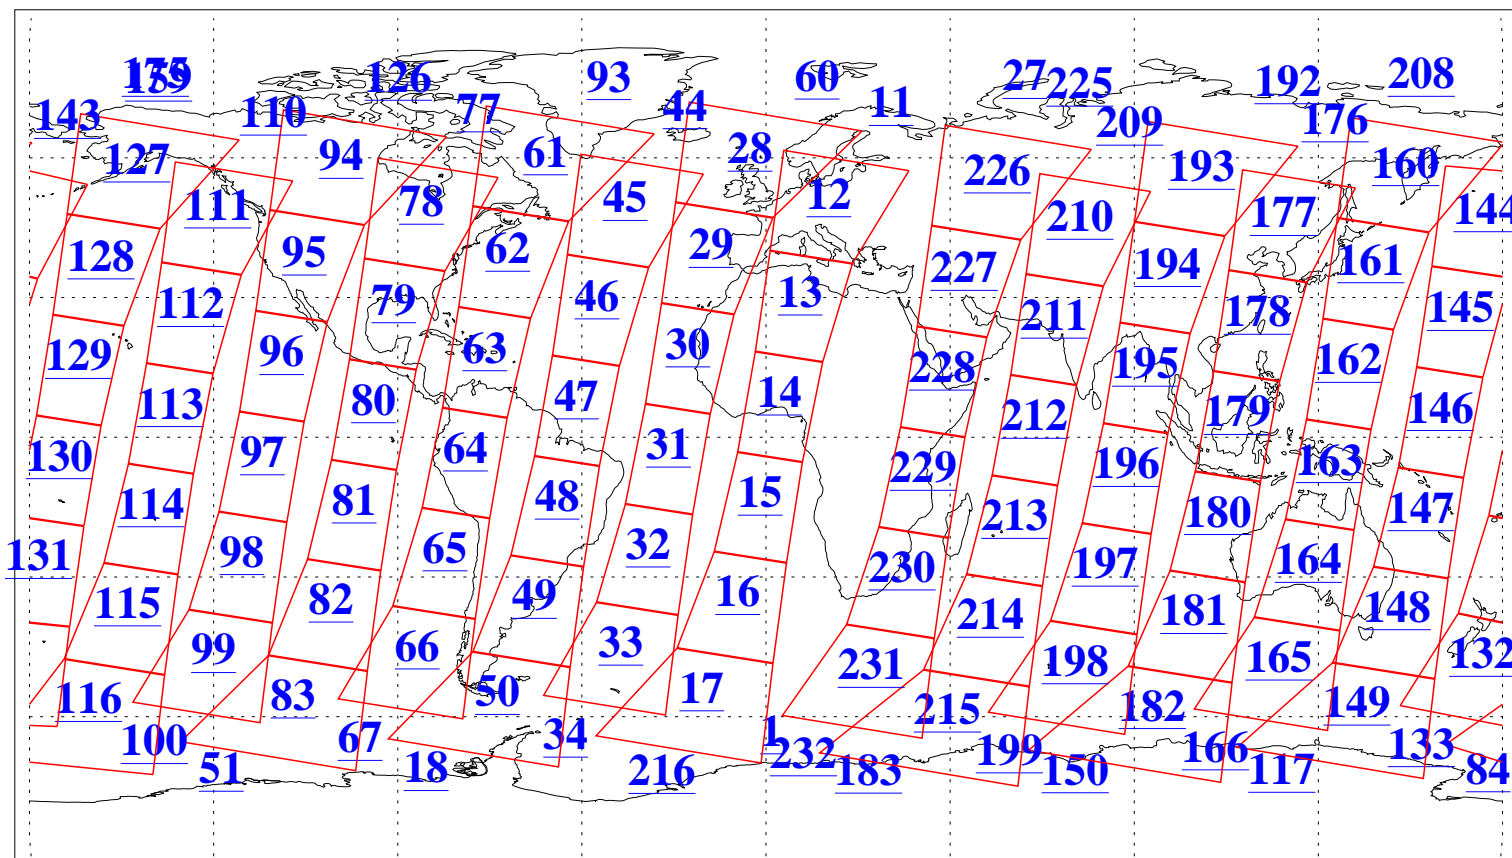

L1B Availability  
AMSU Granules: 240  
HSB Granules: 0  
AIRS Granules: 240

13 Aug 2015  
DoY 225  
Aqua Day 4849  
Granules: 1 to 120

Granules: 121 to 240

Legend: AMSU Available, HSB Available, AIRS Available

L1B Availability  
AMSU Granules: 240  
HSB Granules: 0  
AIRS Granules: 240

13 Aug 2015  
DoY 225  
Aqua Day 4849

Ascending Granules

Descending Granules

Legend: AMSU Available, HSB Available, AIRS Available

L1B Availability  
 AMSU Granules: 240  
 HSB Granules: 0  
 AIRS Granules: 240

13 Aug 2015  
 DoY 225  
 Aqua Day 4849

Northern Hemisphere Granules

Southern Hemisphere Granules

Legend: AMSU Available, HSB Available, AIRS Available