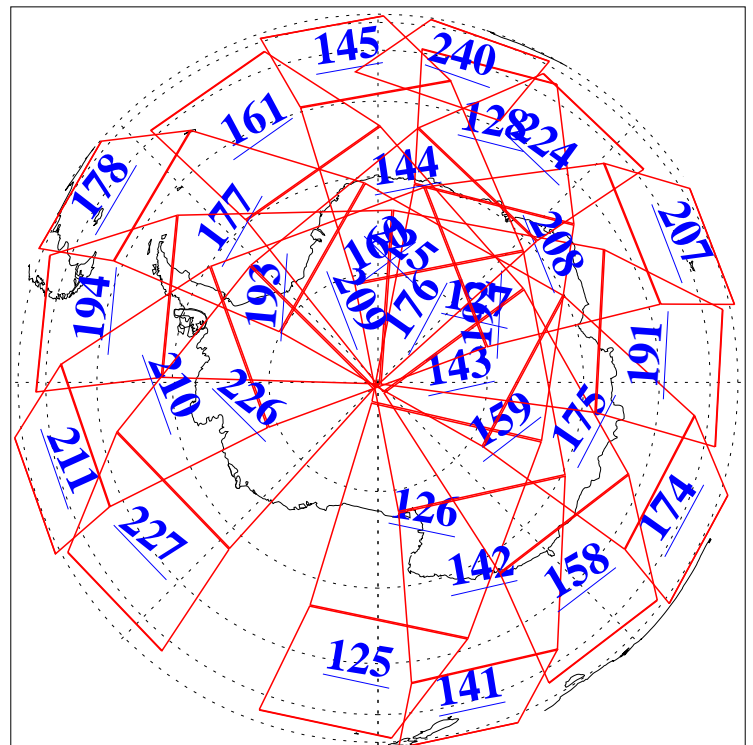

12 Aug 2015
DoY 224
Aqua Day 4848

Ascending Granules

Descending Granules

Legend: AMSU Available, HSB Available, AIRS Available

L1B Availability
AMSU Granules: 240
HSB Granules: 0
AIRS Granules: 240

12 Aug 2015
DoY 224
Aqua Day 4848

Northern Hemisphere Granules

Southern Hemisphere Granules

Legend: AMSU Available, HSB Available, AIRS Available