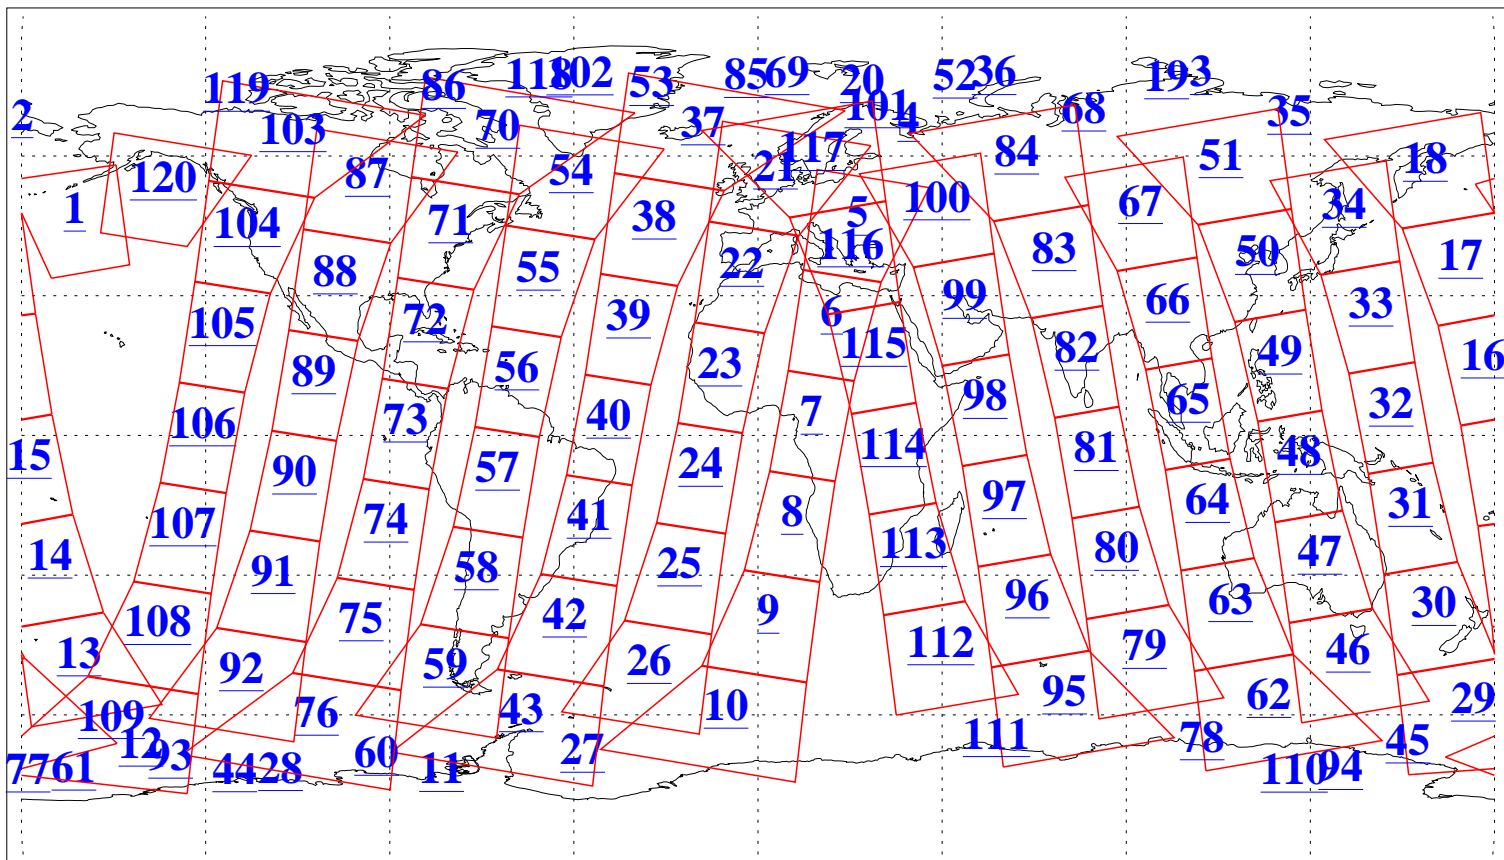

L1B Availability
AMSU Granules: 240
HSB Granules: 0
AIRS Granules: 240

12 Aug 2015
DoY 224
Aqua Day 4848
Granules: 1 to 120

Granules: 121 to 240

Legend: AMSU Available, HSB Available, AIRS Available

L1B Availability
AMSU Granules: 240
HSB Granules: 0
AIRS Granules: 240

12 Aug 2015
DoY 224
Aqua Day 4848

Ascending Granules

Descending Granules

Legend: AMSU Available, HSB Available, AIRS Available

L1B Availability
AMSU Granules: 240
HSB Granules: 0
AIRS Granules: 240

12 Aug 2015
DoY 224
Aqua Day 4848

Northern Hemisphere Granules

Southern Hemisphere Granules

Legend: AMSU Available, HSB Available, AIRS Available