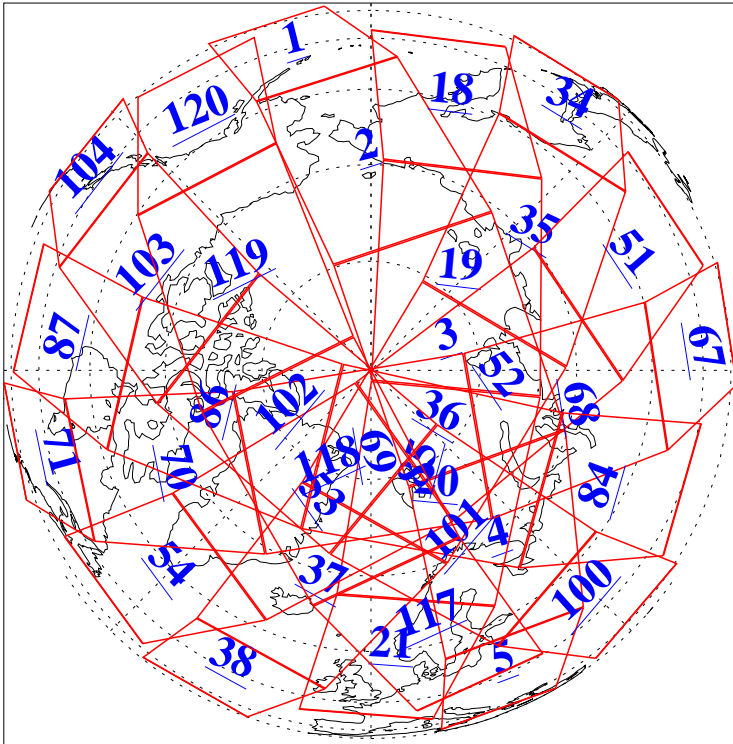

L1B Availability
AMSU Granules: 240
HSB Granules: 0
AIRS Granules: 240

12 Aug 2015
DoY 224
Aqua Day 4848
Granules: 1 to 120

Granules: 121 to 240

Legend: AMSU Available, HSB Available, AIRS Available

L1B Availability
AMSU Granules: 240
HSB Granules: 0
AIRS Granules: 240

12 Aug 2015
DoY 224
Aqua Day 4848

Ascending Granules

Descending Granules

Legend: AMSU Available, HSB Available, AIRS Available

L1B Availability
AMSU Granules: 240
HSB Granules: 0
AIRS Granules: 240

12 Aug 2015
DoY 224
Aqua Day 4848

Northern Hemisphere Granules

Southern Hemisphere Granules

Legend: AMSU Available, HSB Available, AIRS Available