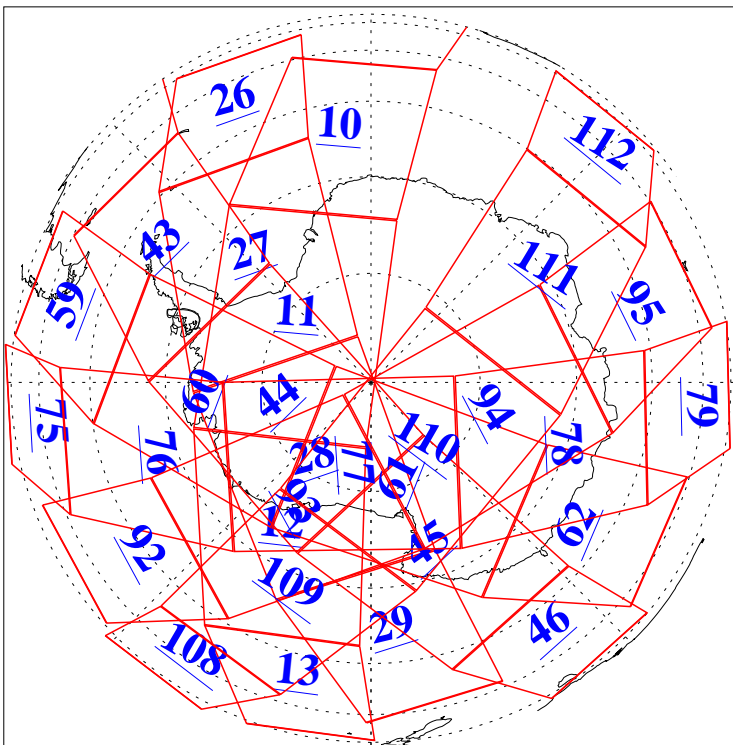

L1B Availability
AMSU Granules: 240
HSB Granules: 0
AIRS Granules: 240

12 Aug 2015
DoY 224
Aqua Day 4848
Granules: 1 to 120

Granules: 121 to 240

Legend: AMSU Available, HSB Available, AIRS Available

L1B Availability
AMSU Granules: 240
HSB Granules: 0
AIRS Granules: 240

12 Aug 2015
DoY 224
Aqua Day 4848

Ascending Granules

Descending Granules

Legend: AMSU Available, HSB Available, AIRS Available

L1B Availability
AMSU Granules: 240
HSB Granules: 0
AIRS Granules: 240

12 Aug 2015
DoY 224
Aqua Day 4848

Northern Hemisphere Granules

Southern Hemisphere Granules

Legend: AMSU Available, HSB Available, AIRS Available