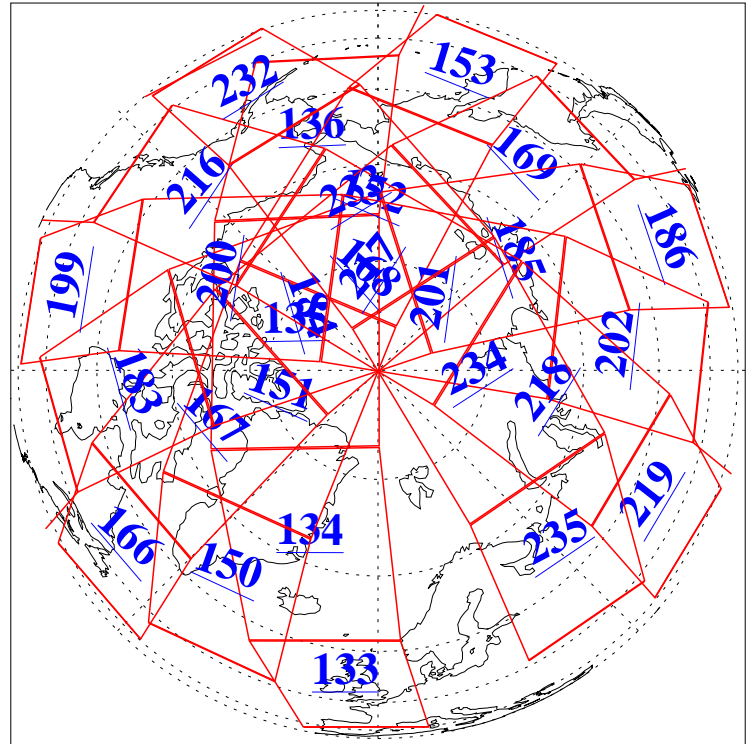

12 Aug 2015
DoY 224
Aqua Day 4848

Ascending Granules

Descending Granules

Legend: AMSU Available, HSB Available, AIRS Available

L1B Availability
AMSU Granules: 240
HSB Granules: 0
AIRS Granules: 240

12 Aug 2015
DoY 224
Aqua Day 4848

Northern Hemisphere Granules

Southern Hemisphere Granules

Legend: AMSU Available, HSB Available, AIRS Available