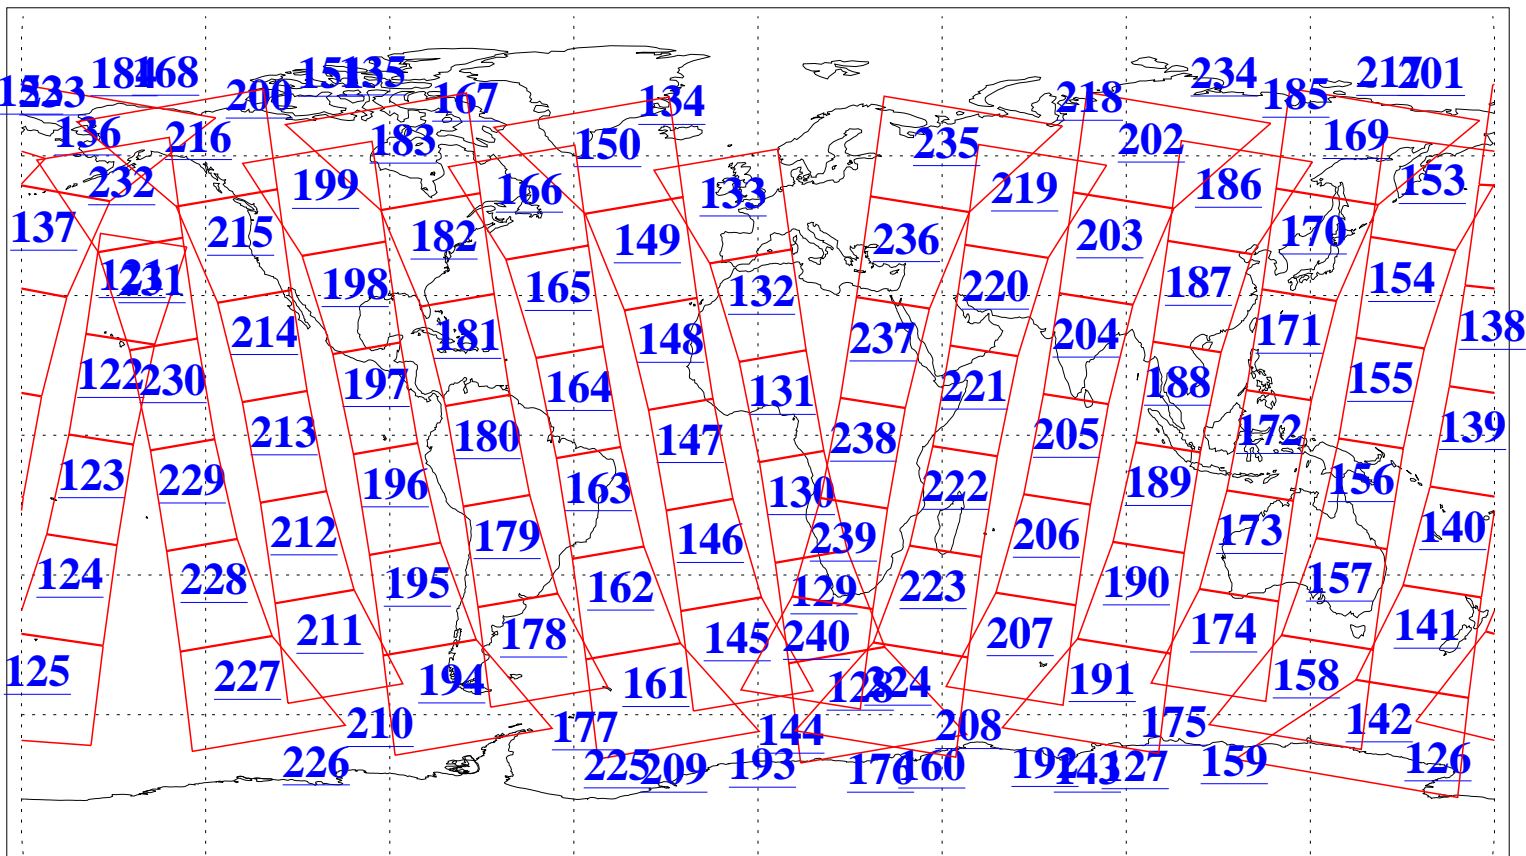

L1B Availability
AMSU Granules: 240
HSB Granules: 0
AIRS Granules: 240

12 Aug 2015
DoY 224
Aqua Day 4848
Granules: 1 to 120

Granules: 121 to 240

Legend: AMSU Available, HSB Available, AIRS Available

L1B Availability
AMSU Granules: 240
HSB Granules: 0
AIRS Granules: 240

12 Aug 2015
DoY 224
Aqua Day 4848

Ascending Granules

Descending Granules

Legend: AMSU Available, HSB Available, AIRS Available

L1B Availability
AMSU Granules: 240
HSB Granules: 0
AIRS Granules: 240

12 Aug 2015
DoY 224
Aqua Day 4848