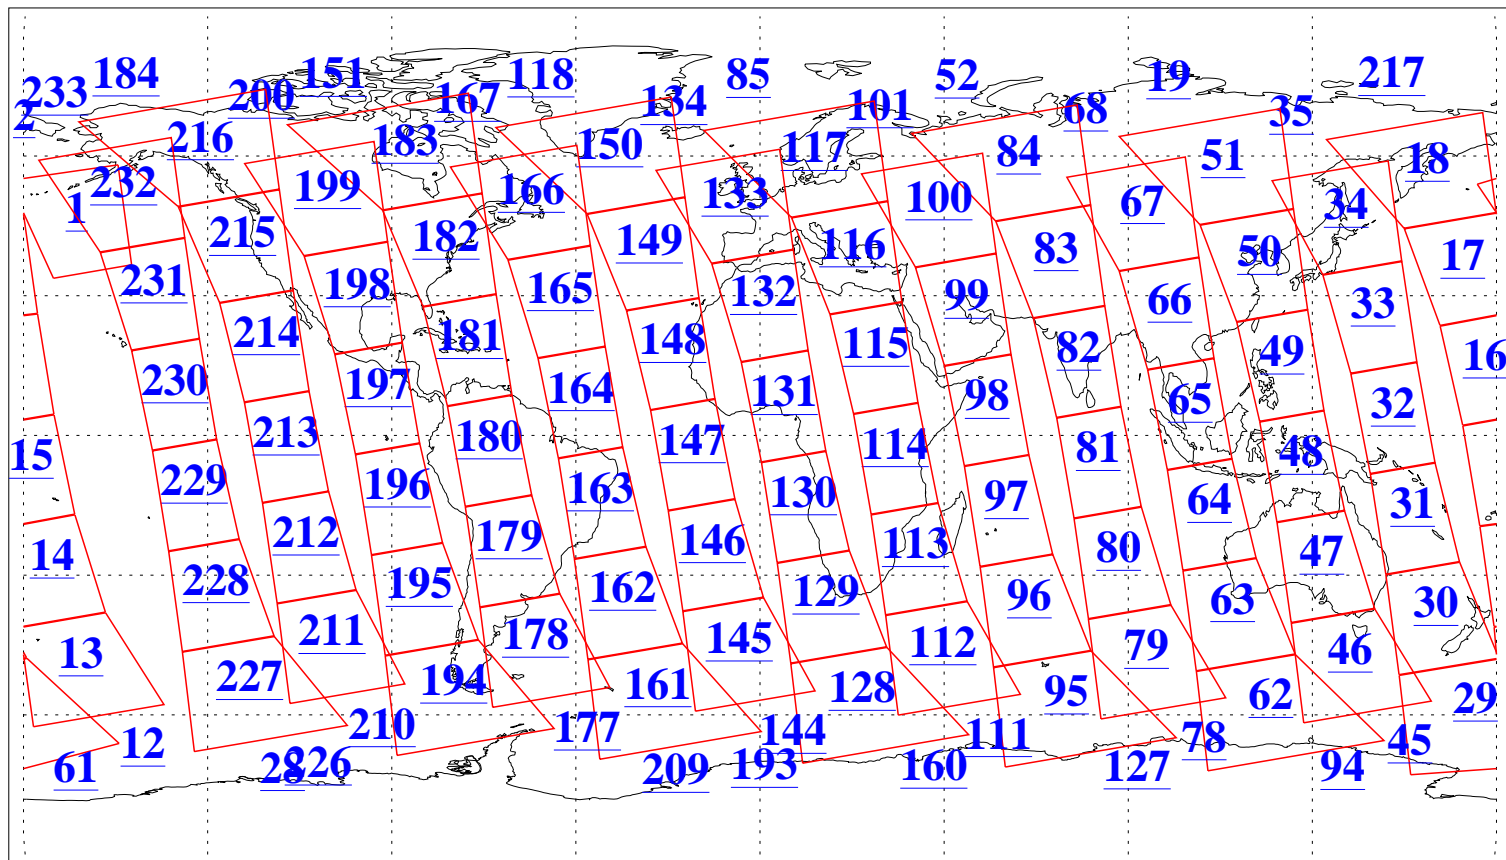

L1B Availability
AMSU Granules: 240
HSB Granules: 0
AIRS Granules: 240

12 Aug 2015
DoY 224
Aqua Day 4848
Granules: 1 to 120

Granules: 121 to 240

Legend: AMSU Available, HSB Available, AIRS Available

L1B Availability
AMSU Granules: 240
HSB Granules: 0
AIRS Granules: 240

12 Aug 2015
DoY 224
Aqua Day 4848

Ascending Granules

Descending Granules

Legend: AMSU Available, HSB Available, AIRS Available

L1B Availability
AMSU Granules: 240
HSB Granules: 0
AIRS Granules: 240

12 Aug 2015
DoY 224
Aqua Day 4848

Northern Hemisphere Granules

Southern Hemisphere Granules

Legend: AMSU Available, HSB Available, AIRS Available