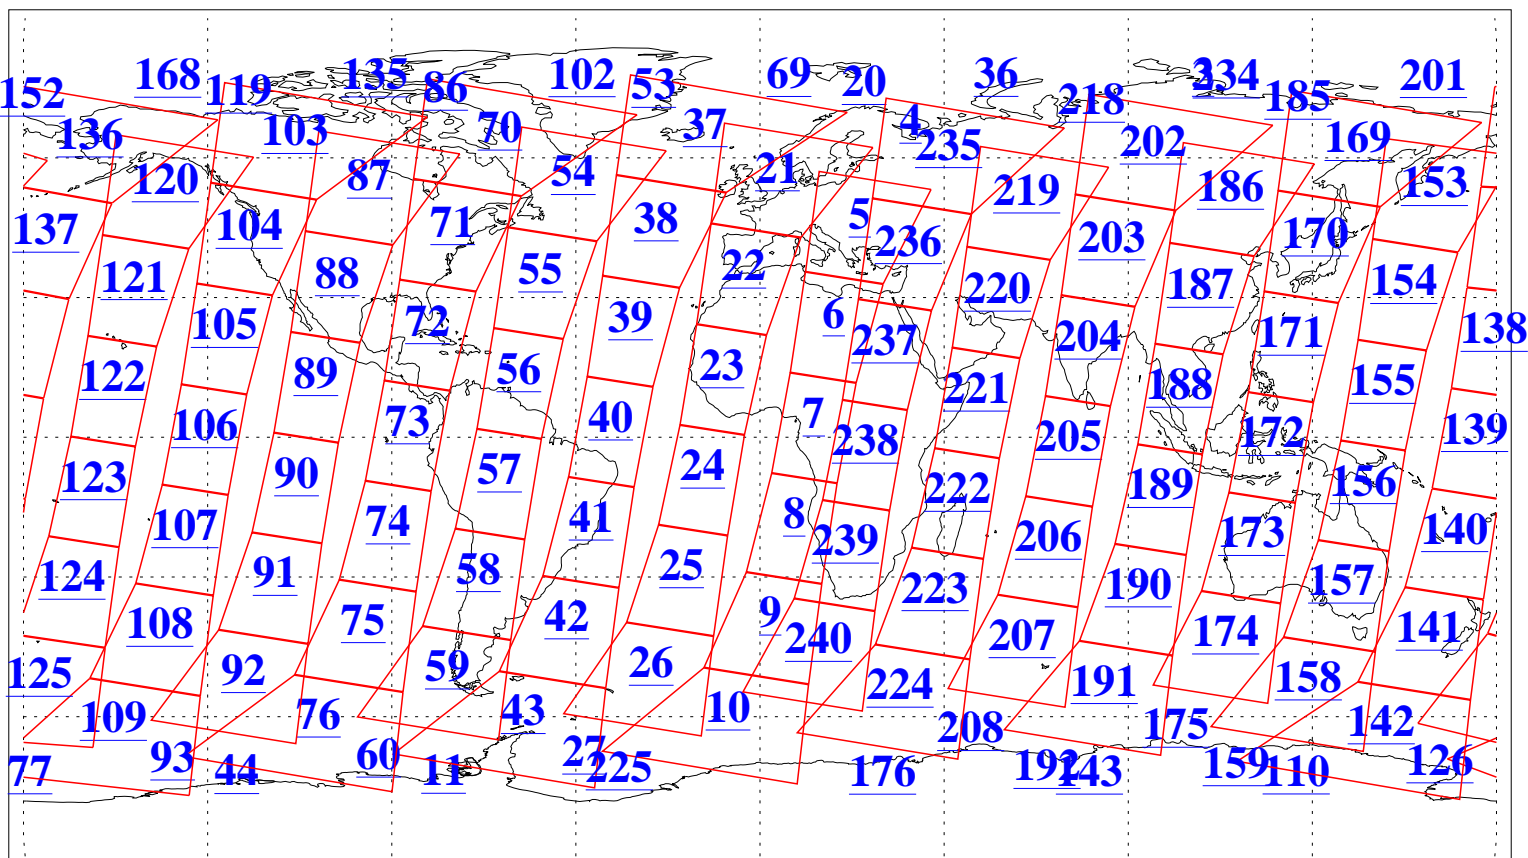

L1B Availability
AMSU Granules: 240
HSB Granules: 0
AIRS Granules: 240

12 Aug 2015
DoY 224
Aqua Day 4848
Granules: 1 to 120

Granules: 121 to 240

Legend: AMSU Available, HSB Available, AIRS Available

L1B Availability
AMSU Granules: 240
HSB Granules: 0
AIRS Granules: 240

12 Aug 2015
DoY 224
Aqua Day 4848

Ascending Granules

Descending Granules

Legend: AMSU Available, HSB Available, AIRS Available

L1B Availability
AMSU Granules: 240
HSB Granules: 0
AIRS Granules: 240

12 Aug 2015
DoY 224
Aqua Day 4848

Northern Hemisphere Granules

Southern Hemisphere Granules

Legend: AMSU Available, HSB Available, AIRS Available