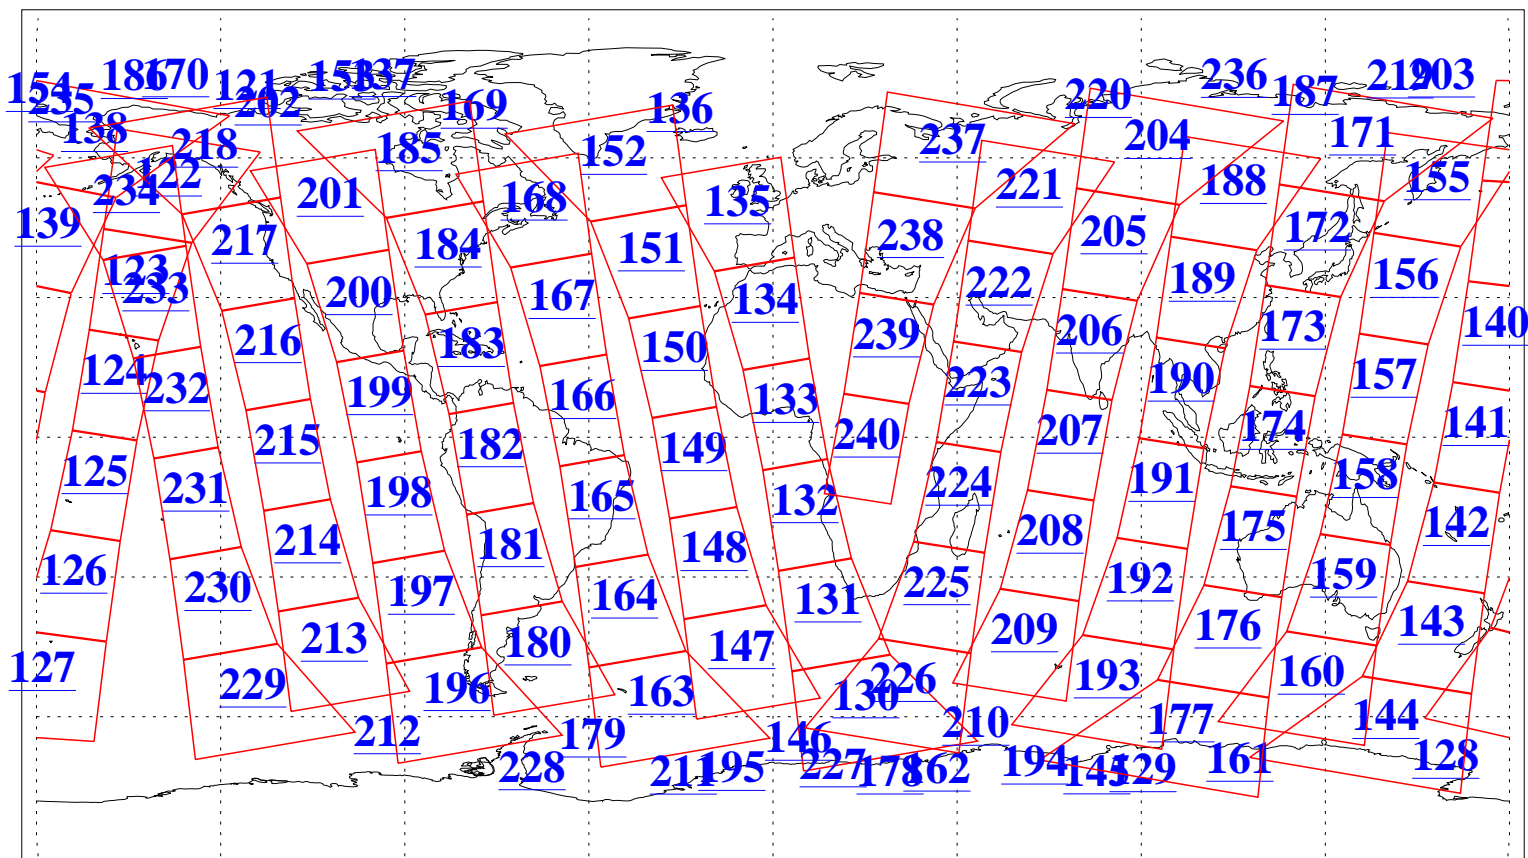

L1B Availability
AMSU Granules: 240
HSB Granules: 0
AIRS Granules: 240

10 Aug 2015
DoY 222
Aqua Day 4846
Granules: 1 to 120

Granules: 121 to 240

Legend: AMSU Available, HSB Available, AIRS Available

L1B Availability
AMSU Granules: 240
HSB Granules: 0
AIRS Granules: 240

10 Aug 2015
DoY 222
Aqua Day 4846
Ascending Granules

Descending Granules

Legend: AMSU Available, HSB Available, AIRS Available

L1B Availability
 AMSU Granules: 240
 HSB Granules: 0
 AIRS Granules: 240

10 Aug 2015
 DoY 222
 Aqua Day 4846

Northern Hemisphere Granules

Southern Hemisphere Granules

Legend: AMSU Available, HSB Available, AIRS Available