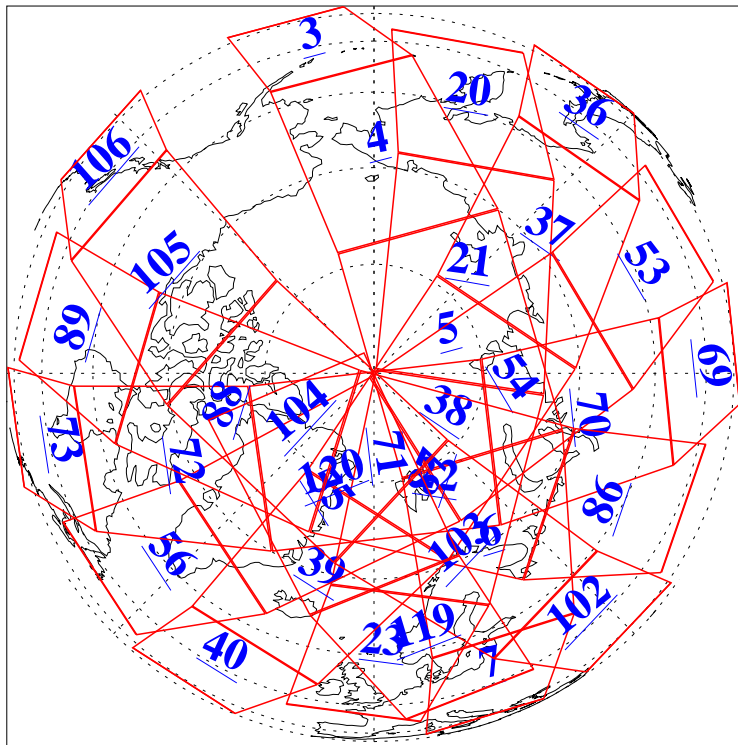

L1B Availability
AMSU Granules: 240
HSB Granules: 0
AIRS Granules: 240

10 Aug 2015
DoY 222
Aqua Day 4846
Granules: 1 to 120

Granules: 121 to 240

Legend: AMSU Available, HSB Available, AIRS Available

L1B Availability
AMSU Granules: 240
HSB Granules: 0
AIRS Granules: 240

10 Aug 2015
DoY 222
Aqua Day 4846
Ascending Granules

Descending Granules

Legend: AMSU Available, HSB Available, AIRS Available

L1B Availability
 AMSU Granules: 240
 HSB Granules: 0
 AIRS Granules: 240

10 Aug 2015
 DoY 222
 Aqua Day 4846

Northern Hemisphere Granules

Southern Hemisphere Granules

Legend: AMSU Available, HSB Available, AIRS Available