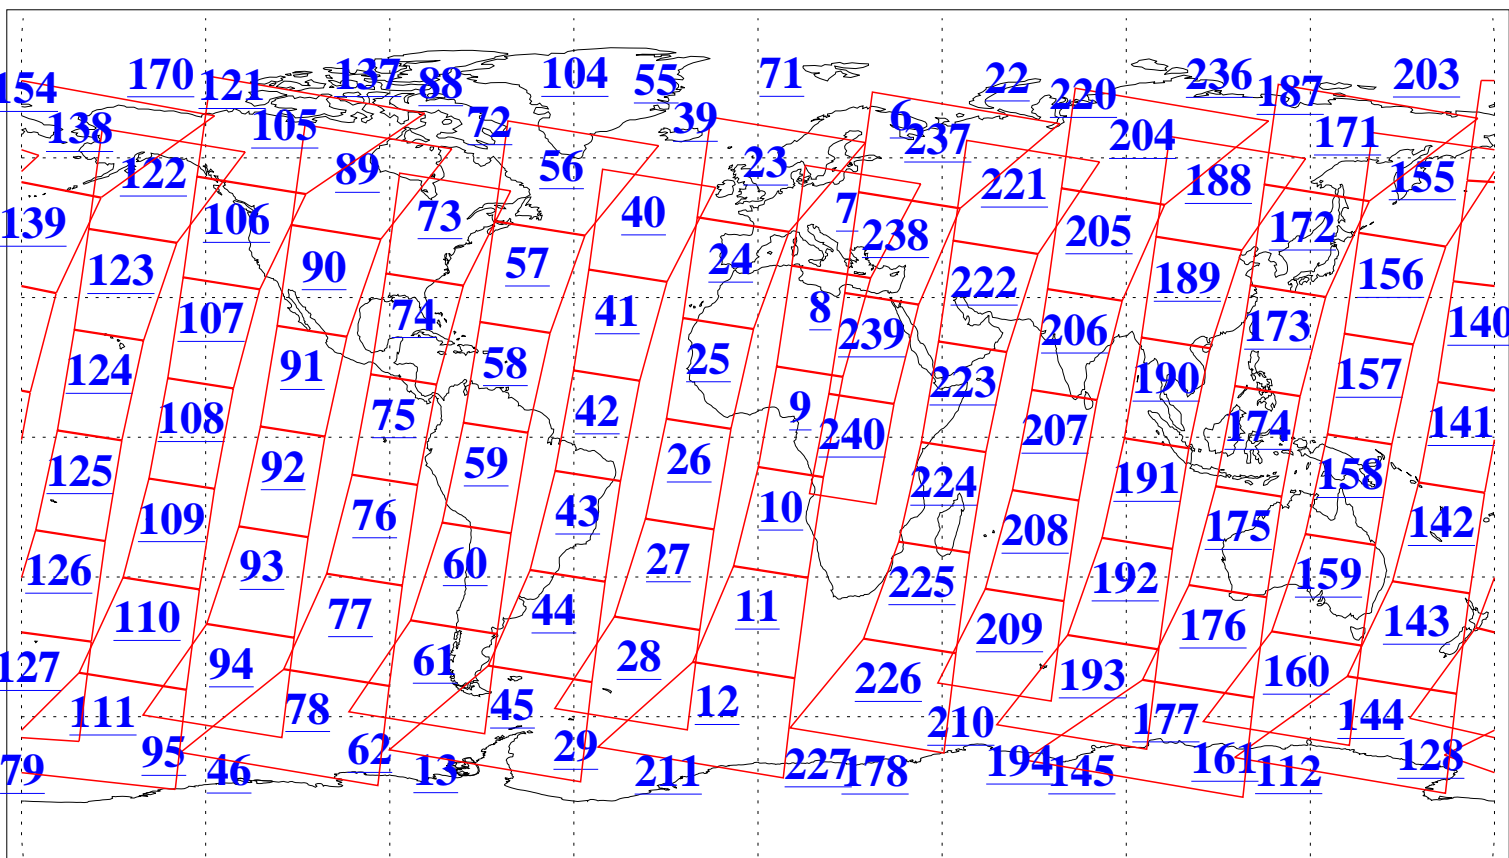

L1B Availability
AMSU Granules: 240
HSB Granules: 0
AIRS Granules: 240

10 Aug 2015
DoY 222
Aqua Day 4846
Granules: 1 to 120

Granules: 121 to 240

Legend: AMSU Available, HSB Available, AIRS Available

L1B Availability
AMSU Granules: 240
HSB Granules: 0
AIRS Granules: 240

10 Aug 2015
DoY 222
Aqua Day 4846
Ascending Granules

Descending Granules

Legend: AMSU Available, HSB Available, AIRS Available

L1B Availability
 AMSU Granules: 240
 HSB Granules: 0
 AIRS Granules: 240

10 Aug 2015
 DoY 222
 Aqua Day 4846

Northern Hemisphere Granules

Southern Hemisphere Granules

Legend: AMSU Available, HSB Available, AIRS Available