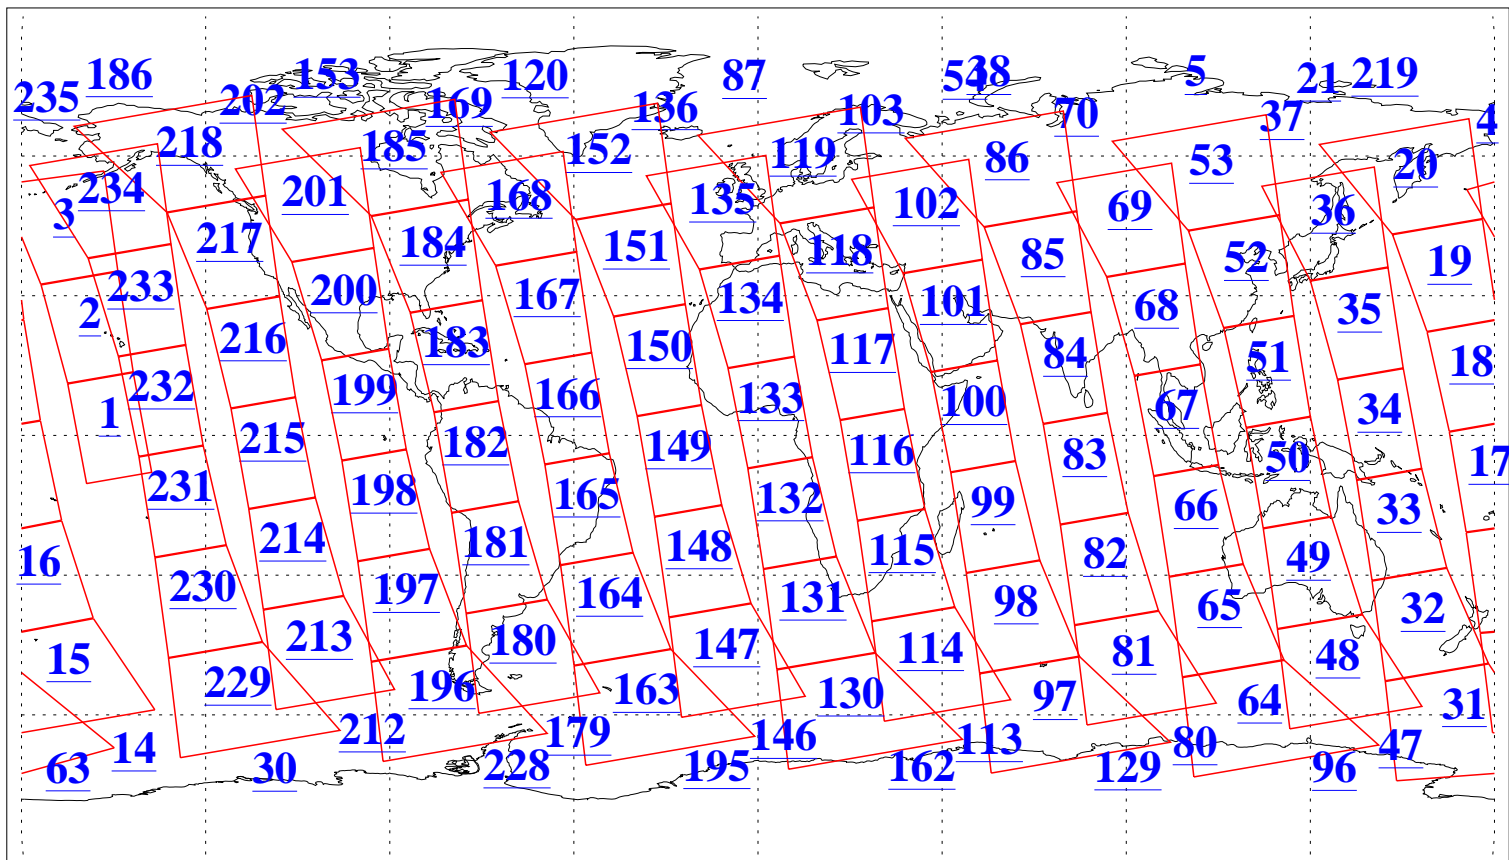

L1B Availability
AMSU Granules: 240
HSB Granules: 0
AIRS Granules: 240

10 Aug 2015
DoY 222
Aqua Day 4846
Granules: 1 to 120

Granules: 121 to 240

Legend: AMSU Available, HSB Available, AIRS Available

L1B Availability
AMSU Granules: 240
HSB Granules: 0
AIRS Granules: 240

10 Aug 2015
DoY 222
Aqua Day 4846
Ascending Granules

Descending Granules

Legend: AMSU Available, HSB Available, AIRS Available

L1B Availability
 AMSU Granules: 240
 HSB Granules: 0
 AIRS Granules: 240

10 Aug 2015
 DoY 222
 Aqua Day 4846

Northern Hemisphere Granules

Southern Hemisphere Granules

Legend: AMSU Available, HSB Available, AIRS Available