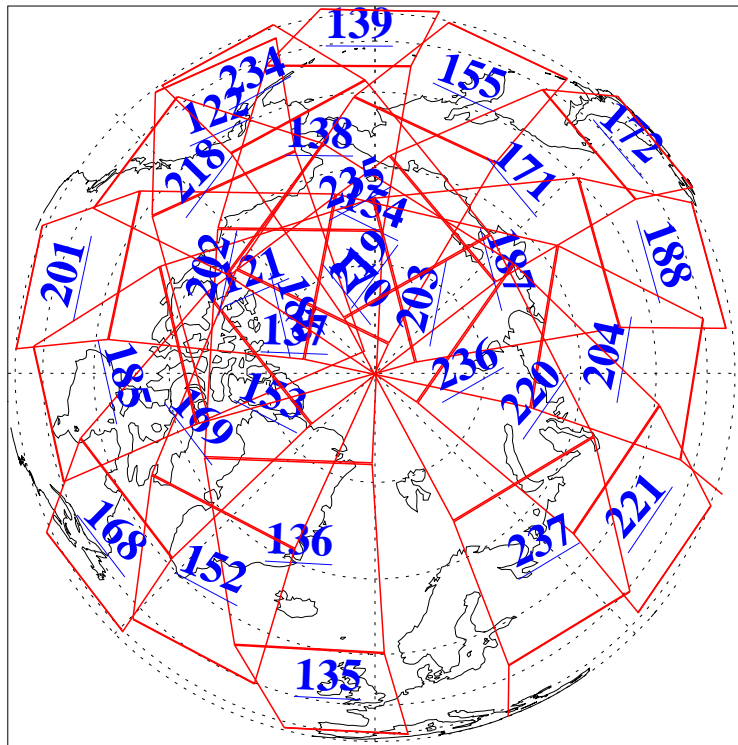

L1B Availability
AMSU Granules: 240
HSB Granules: 0
AIRS Granules: 240

10 Aug 2015
DoY 222
Aqua Day 4846
Granules: 1 to 120

Granules: 121 to 240

Legend: AMSU Available, HSB Available, AIRS Available

L1B Availability
AMSU Granules: 240
HSB Granules: 0
AIRS Granules: 240

10 Aug 2015
DoY 222
Aqua Day 4846
Ascending Granules

Descending Granules

Legend: AMSU Available, HSB Available, AIRS Available

L1B Availability
 AMSU Granules: 240
 HSB Granules: 0
 AIRS Granules: 240

10 Aug 2015
 DoY 222
 Aqua Day 4846

Northern Hemisphere Granules

Southern Hemisphere Granules

Legend: AMSU Available, HSB Available, AIRS Available