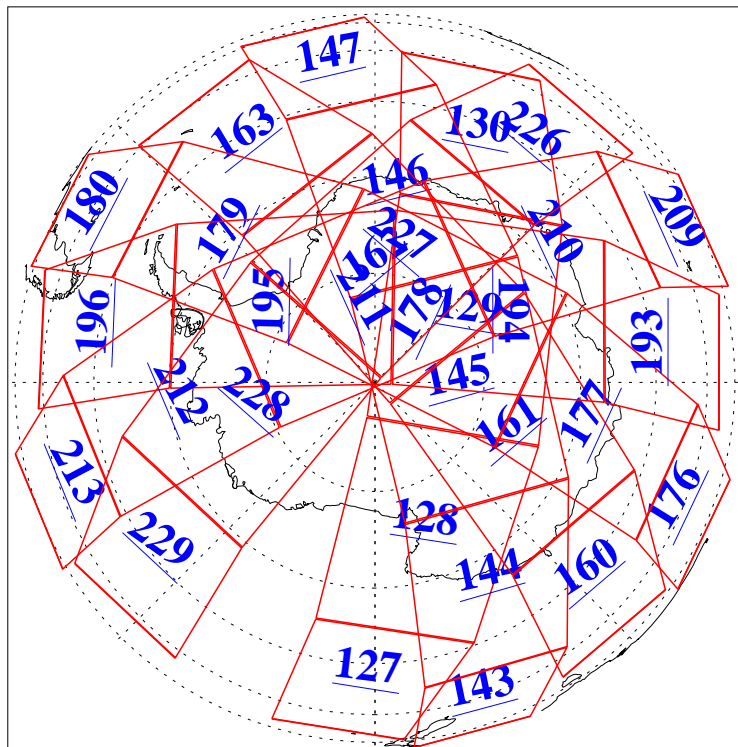

L1B Availability
AMSU Granules: 240
HSB Granules: 0
AIRS Granules: 240

10 Aug 2015
DoY 222
Aqua Day 4846
Granules: 1 to 120

Granules: 121 to 240

Legend: AMSU Available, HSB Available, AIRS Available

L1B Availability
AMSU Granules: 240
HSB Granules: 0
AIRS Granules: 240

10 Aug 2015
DoY 222
Aqua Day 4846
Ascending Granules

Descending Granules

Legend: AMSU Available, HSB Available, AIRS Available

L1B Availability
 AMSU Granules: 240
 HSB Granules: 0
 AIRS Granules: 240

10 Aug 2015
 DoY 222
 Aqua Day 4846

Northern Hemisphere Granules

Southern Hemisphere Granules

Legend: AMSU Available, HSB Available, AIRS Available