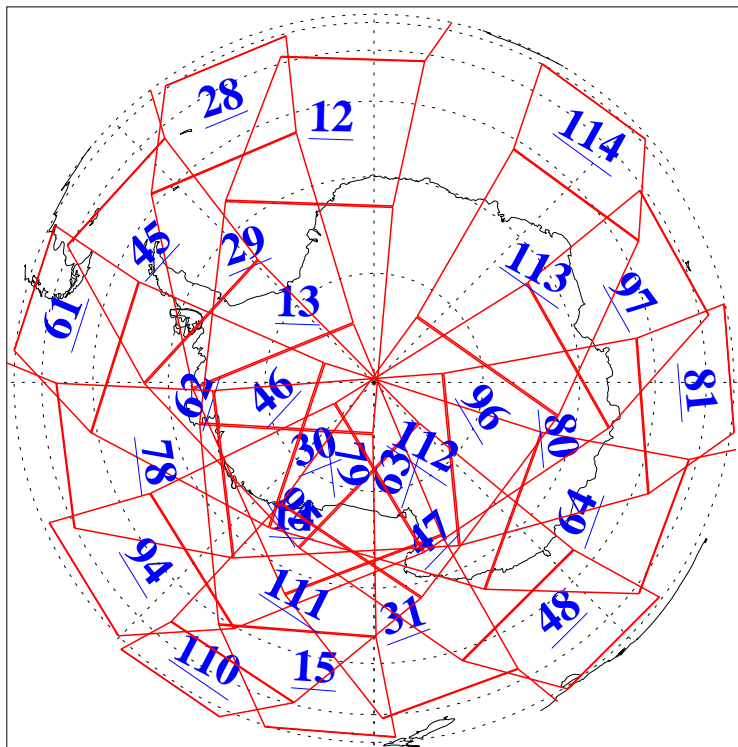

L1B Availability
AMSU Granules: 240
HSB Granules: 0
AIRS Granules: 240

10 Aug 2015
DoY 222
Aqua Day 4846
Granules: 1 to 120

Granules: 121 to 240

Legend: AMSU Available, HSB Available, AIRS Available

L1B Availability
AMSU Granules: 240
HSB Granules: 0
AIRS Granules: 240

10 Aug 2015
DoY 222
Aqua Day 4846
Ascending Granules

Descending Granules

Legend: AMSU Available, HSB Available, AIRS Available

L1B Availability
 AMSU Granules: 240
 HSB Granules: 0
 AIRS Granules: 240

10 Aug 2015
 DoY 222
 Aqua Day 4846

Northern Hemisphere Granules

Southern Hemisphere Granules

Legend: AMSU Available, HSB Available, AIRS Available