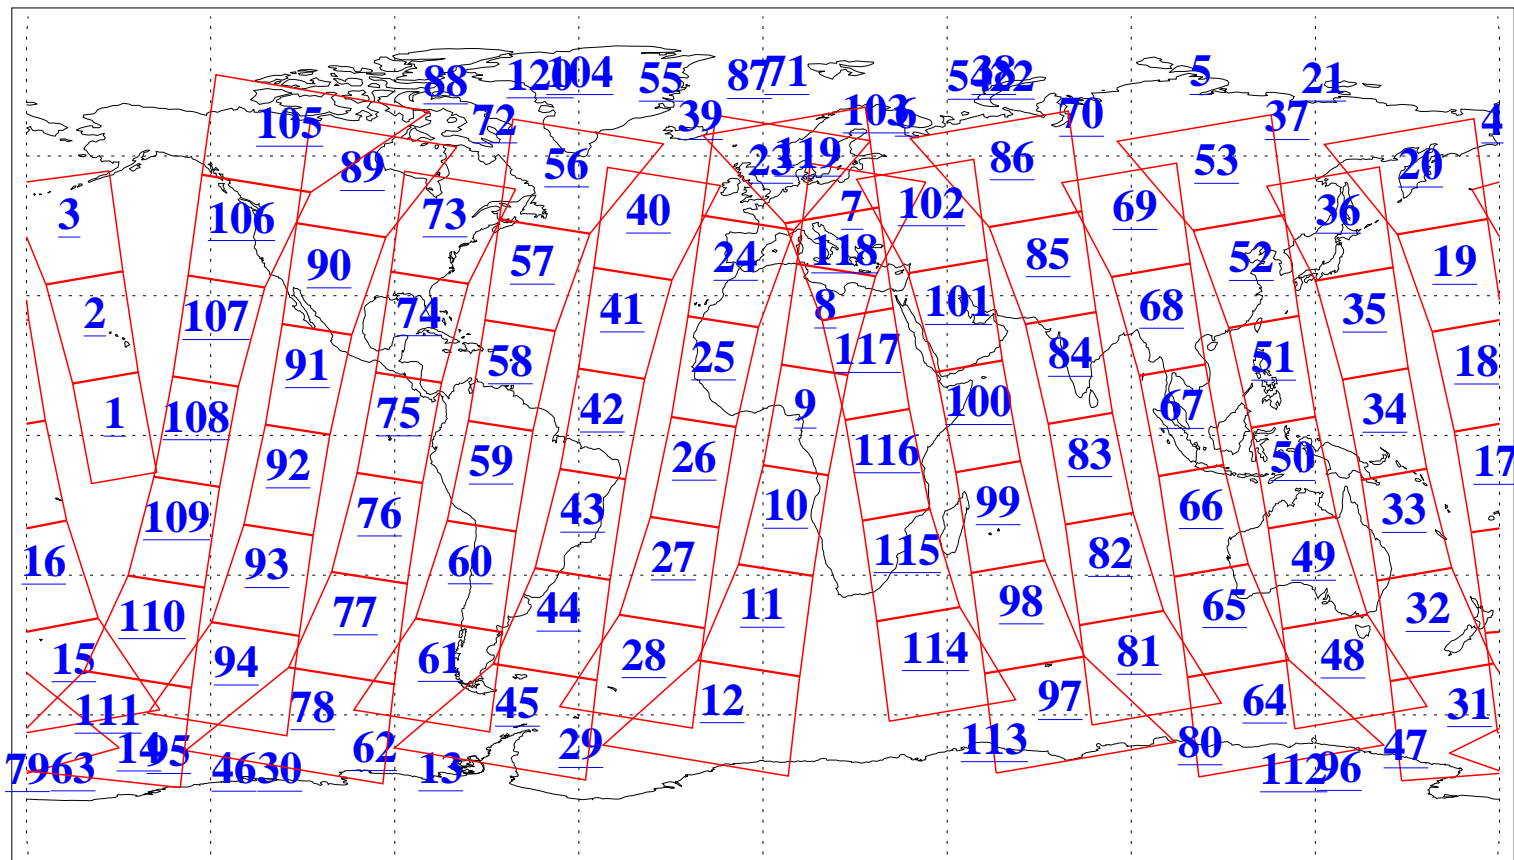

L1B Availability
AMSU Granules: 240
HSB Granules: 0
AIRS Granules: 240

10 Aug 2015
DoY 222
Aqua Day 4846
Granules: 1 to 120

Granules: 121 to 240

Legend: AMSU Available, HSB Available, AIRS Available

L1B Availability
AMSU Granules: 240
HSB Granules: 0
AIRS Granules: 240

10 Aug 2015
DoY 222
Aqua Day 4846
Ascending Granules

Descending Granules

Legend: AMSU Available, HSB Available, AIRS Available

L1B Availability
 AMSU Granules: 240
 HSB Granules: 0
 AIRS Granules: 240

10 Aug 2015
 DoY 222
 Aqua Day 4846

Northern Hemisphere Granules

Southern Hemisphere Granules

Legend: AMSU Available, HSB Available, AIRS Available