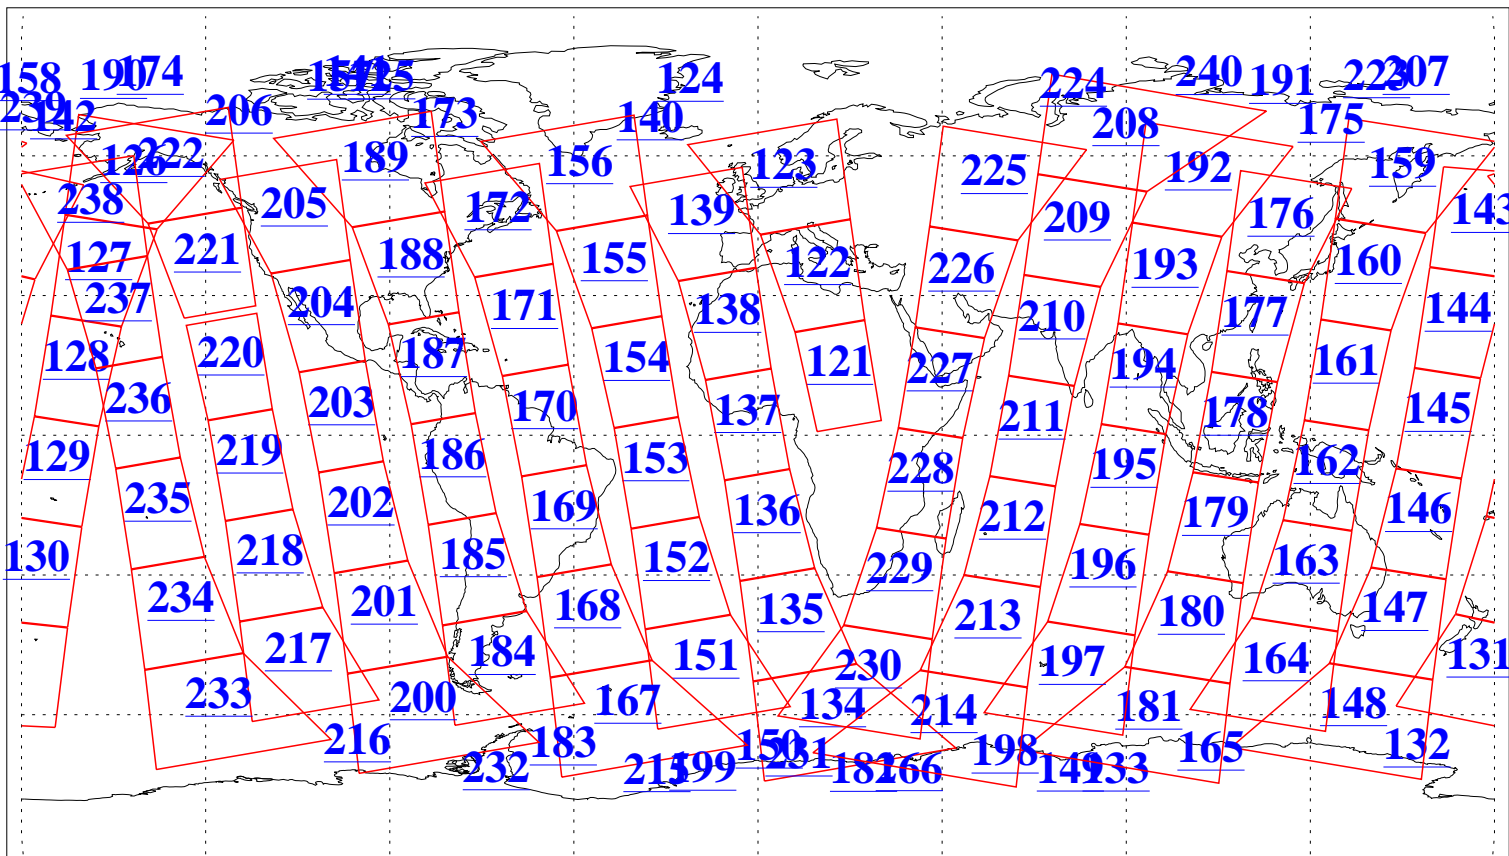

L1B Availability  
AMSU Granules: 240  
HSB Granules: 0  
AIRS Granules: 240

6 Aug 2015  
DoY 218  
Aqua Day 4842  
Granules: 1 to 120

Granules: 121 to 240

Legend: AMSU Available, HSB Available, AIRS Available

L1B Availability  
AMSU Granules: 240  
HSB Granules: 0  
AIRS Granules: 240

6 Aug 2015  
DoY 218  
Aqua Day 4842

Ascending Granules

Descending Granules

Legend: AMSU Available, HSB Available, AIRS Available