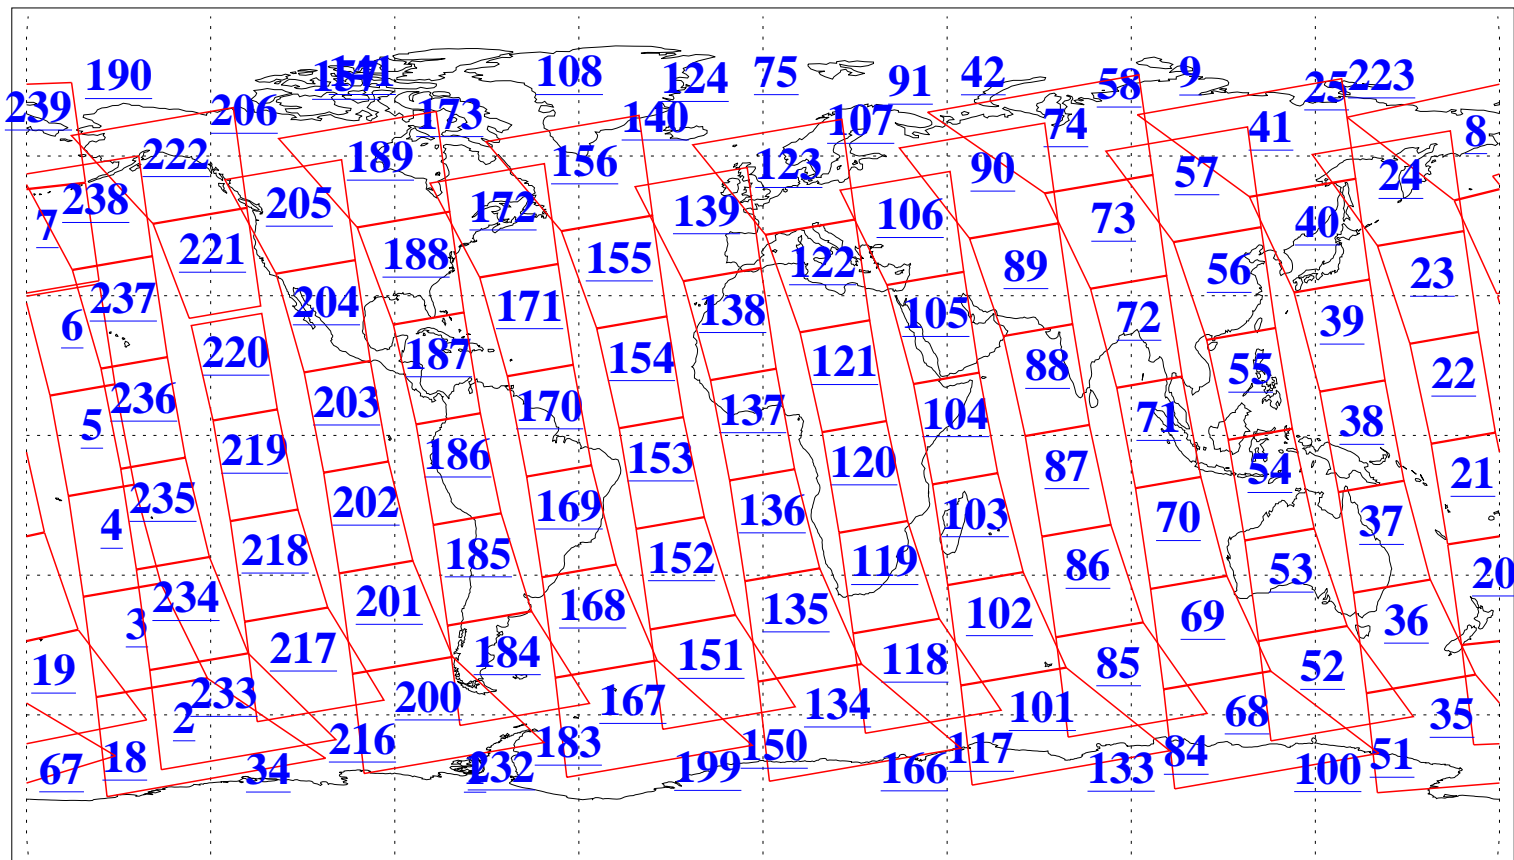

L1B Availability  
AMSU Granules: 240  
HSB Granules: 0  
AIRS Granules: 240

6 Aug 2015  
DoY 218  
Aqua Day 4842  
Granules: 1 to 120

Granules: 121 to 240

Legend: AMSU Available, HSB Available, AIRS Available

L1B Availability  
AMSU Granules: 240  
HSB Granules: 0  
AIRS Granules: 240

6 Aug 2015  
DoY 218  
Aqua Day 4842

Ascending Granules

Descending Granules

Legend: AMSU Available, HSB Available, AIRS Available