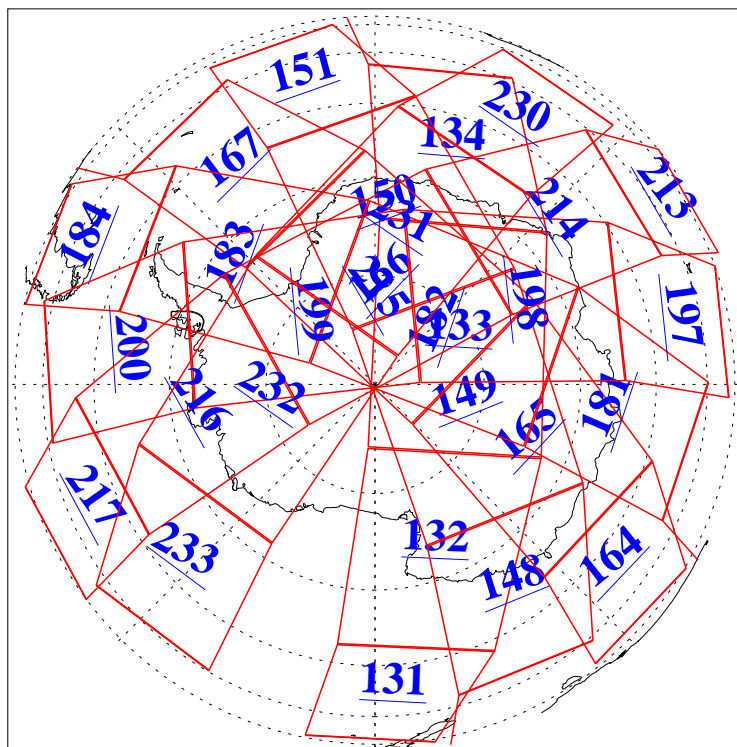

Legend: AMSU Available, HSB Available, AIRS Available