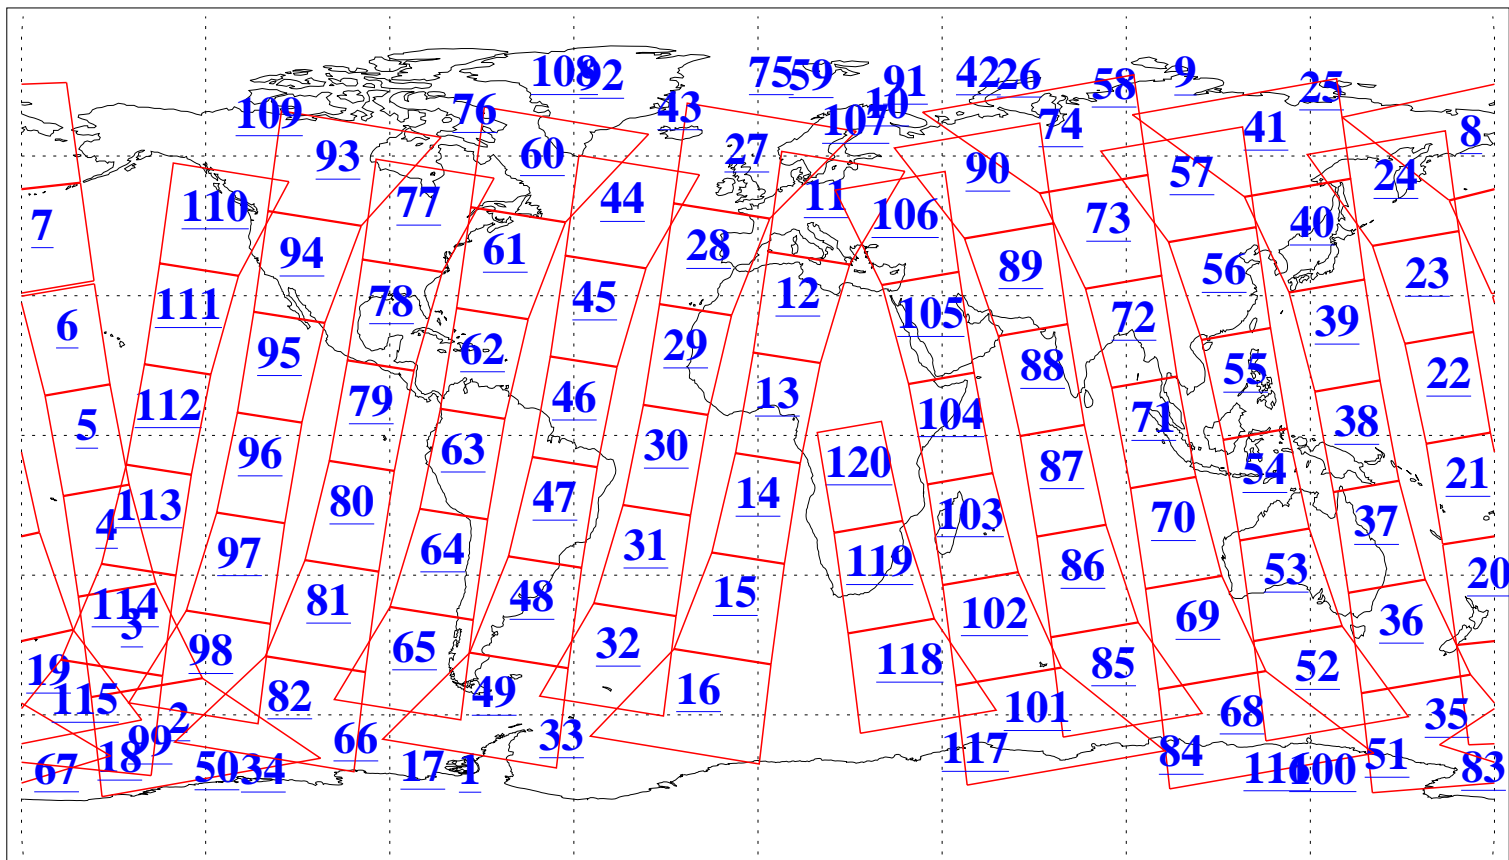

L1B Availability  
AMSU Granules: 240  
HSB Granules: 0  
AIRS Granules: 240

6 Aug 2015  
DoY 218  
Aqua Day 4842  
Granules: 1 to 120

Granules: 121 to 240

Legend: AMSU Available, HSB Available, AIRS Available

L1B Availability  
AMSU Granules: 240  
HSB Granules: 0  
AIRS Granules: 240

6 Aug 2015  
DoY 218  
Aqua Day 4842

Ascending Granules

Descending Granules

Legend: AMSU Available, HSB Available, AIRS Available

### Northern Hemisphere Granules