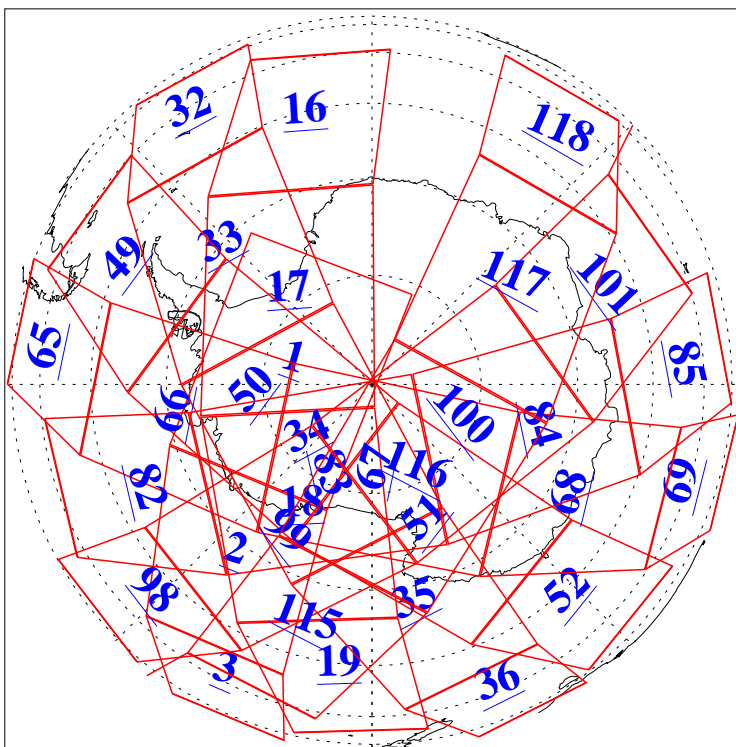

Legend: AMSU Available, HSB Available, AIRS Available