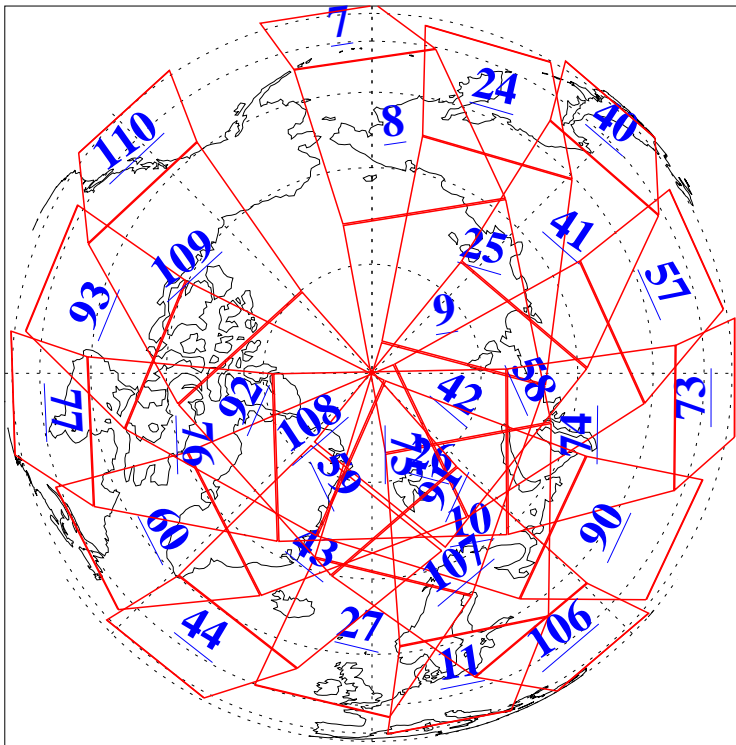

L1B Availability  
AMSU Granules: 240  
HSB Granules: 0  
AIRS Granules: 240

6 Aug 2015  
DoY 218  
Aqua Day 4842  
Granules: 1 to 120

Granules: 121 to 240

Legend: AMSU Available, HSB Available, AIRS Available

L1B Availability  
AMSU Granules: 240  
HSB Granules: 0  
AIRS Granules: 240

6 Aug 2015  
DoY 218  
Aqua Day 4842

Ascending Granules

Descending Granules

Legend: AMSU Available, HSB Available, AIRS Available

### Northern Hemisphere Granules