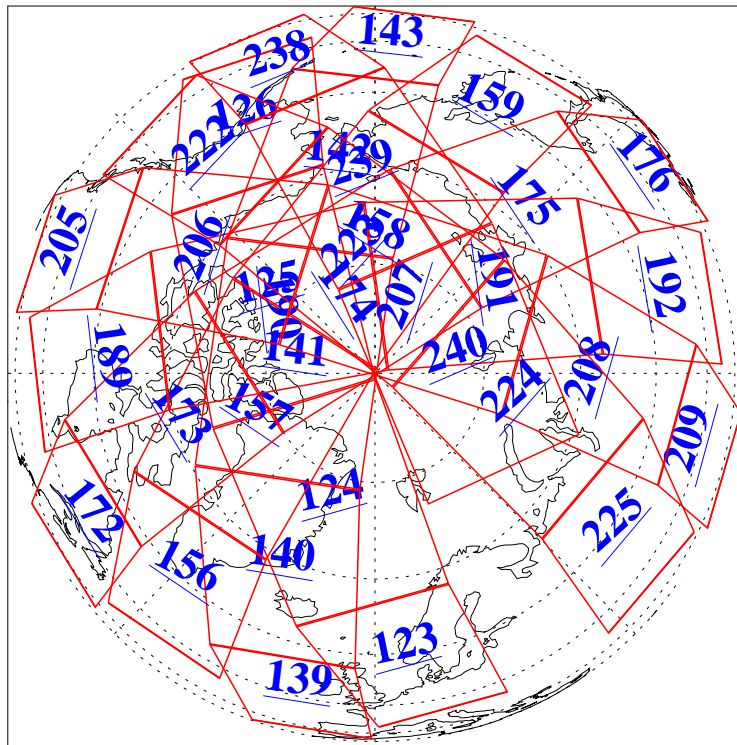

L1B Availability  
AMSU Granules: 240  
HSB Granules: 0  
AIRS Granules: 240

6 Aug 2015  
DoY 218  
Aqua Day 4842  
Granules: 1 to 120

Granules: 121 to 240

Legend: AMSU Available, HSB Available, AIRS Available

L1B Availability  
AMSU Granules: 240  
HSB Granules: 0  
AIRS Granules: 240

6 Aug 2015  
DoY 218  
Aqua Day 4842

Ascending Granules

Descending Granules

Legend: AMSU Available, HSB Available, AIRS Available

### Northern Hemisphere Granules