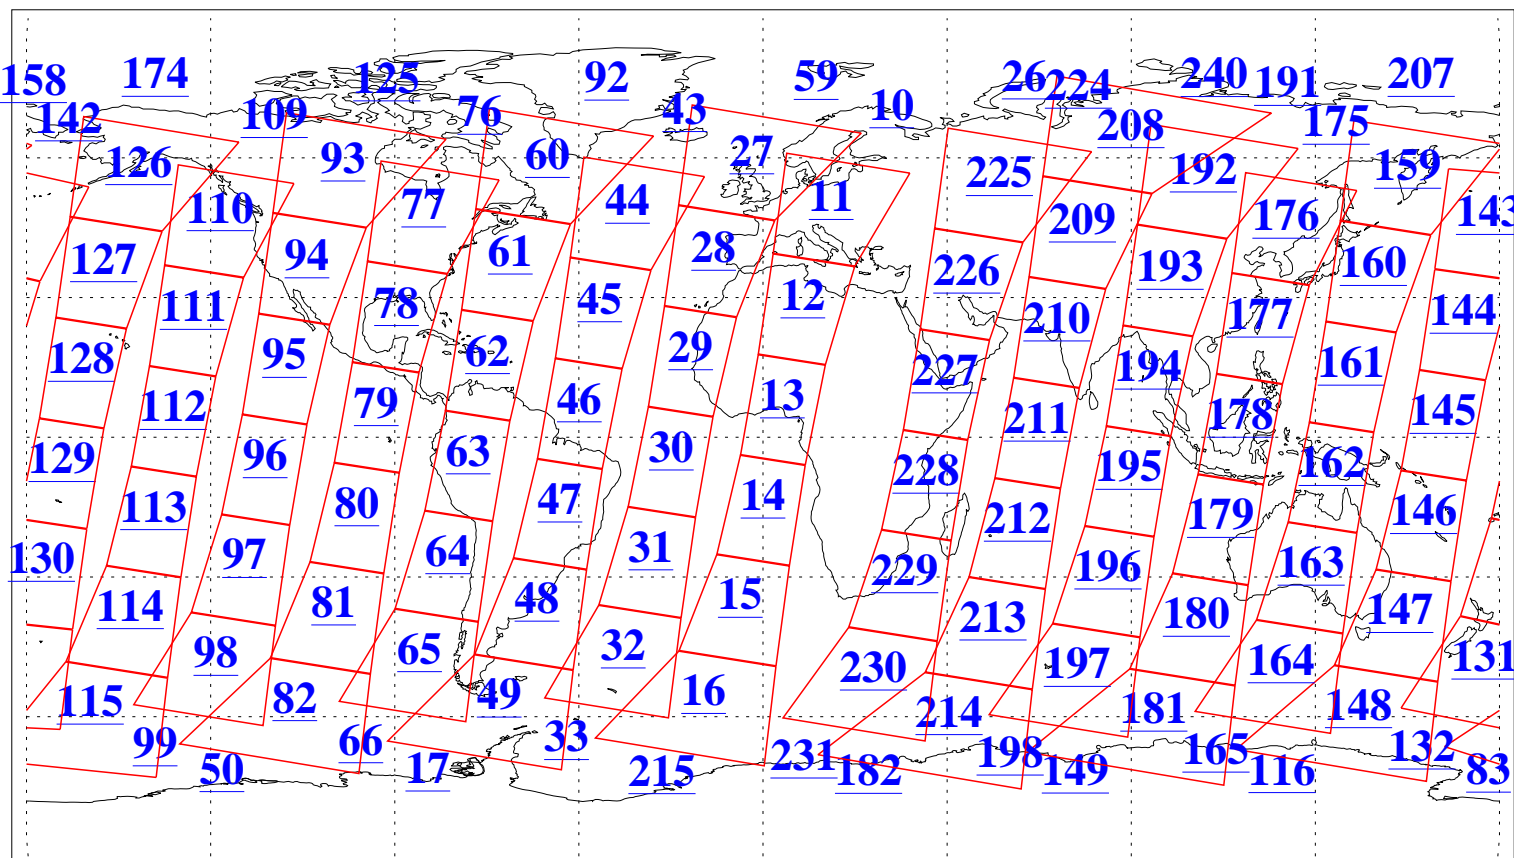

L1B Availability  
AMSU Granules: 240  
HSB Granules: 0  
AIRS Granules: 240

6 Aug 2015  
DoY 218  
Aqua Day 4842  
Granules: 1 to 120

Granules: 121 to 240

Legend: AMSU Available, HSB Available, AIRS Available

L1B Availability  
AMSU Granules: 240  
HSB Granules: 0  
AIRS Granules: 240

6 Aug 2015  
DoY 218  
Aqua Day 4842

Ascending Granules

Descending Granules

Legend: AMSU Available, HSB Available, AIRS Available