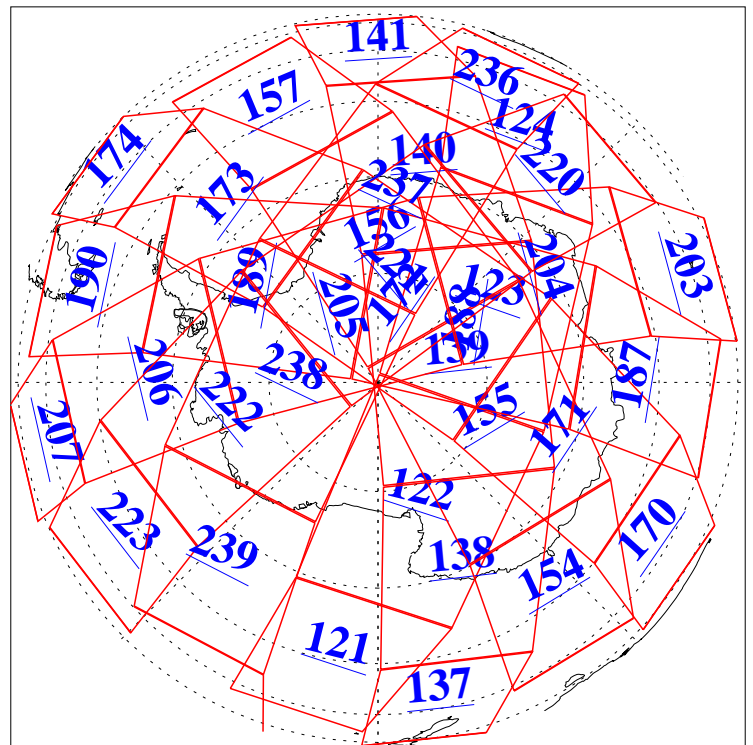

L1B Availability  
AMSU Granules: 240  
HSB Granules: 0  
AIRS Granules: 240

31 Jul 2015  
DoY 212  
Aqua Day 4836  
Granules: 1 to 120

Granules: 121 to 240

Legend: AMSU Available, HSB Available, AIRS Available

L1B Availability  
AMSU Granules: 240  
HSB Granules: 0  
AIRS Granules: 240

31 Jul 2015  
DoY 212  
Aqua Day 4836

Ascending Granules

Descending Granules

Legend: AMSU Available, HSB Available, AIRS Available

L1B Availability  
 AMSU Granules: 240  
 HSB Granules: 0  
 AIRS Granules: 240

31 Jul 2015  
 DoY 212  
 Aqua Day 4836

Northern Hemisphere Granules

Southern Hemisphere Granules

Legend: AMSU Available, HSB Available, AIRS Available