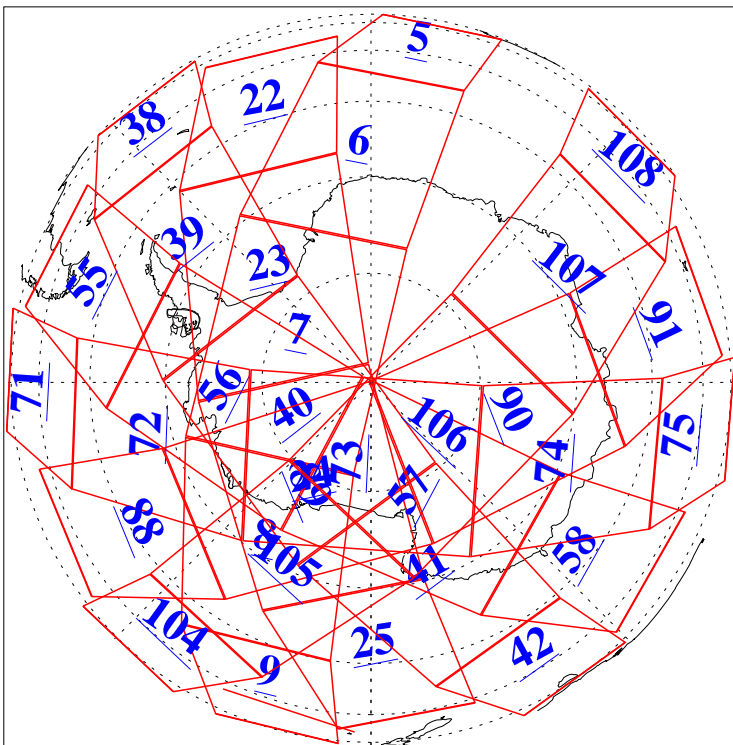

L1B Availability  
AMSU Granules: 240  
HSB Granules: 0  
AIRS Granules: 240

31 Jul 2015  
DoY 212  
Aqua Day 4836  
Granules: 1 to 120

Granules: 121 to 240

Legend: AMSU Available, HSB Available, AIRS Available

L1B Availability  
AMSU Granules: 240  
HSB Granules: 0  
AIRS Granules: 240

31 Jul 2015  
DoY 212  
Aqua Day 4836

Ascending Granules

Descending Granules

Legend: AMSU Available, HSB Available, AIRS Available

L1B Availability  
 AMSU Granules: 240  
 HSB Granules: 0  
 AIRS Granules: 240

31 Jul 2015  
 DoY 212  
 Aqua Day 4836

Northern Hemisphere Granules

Southern Hemisphere Granules

Legend: AMSU Available, HSB Available, AIRS Available