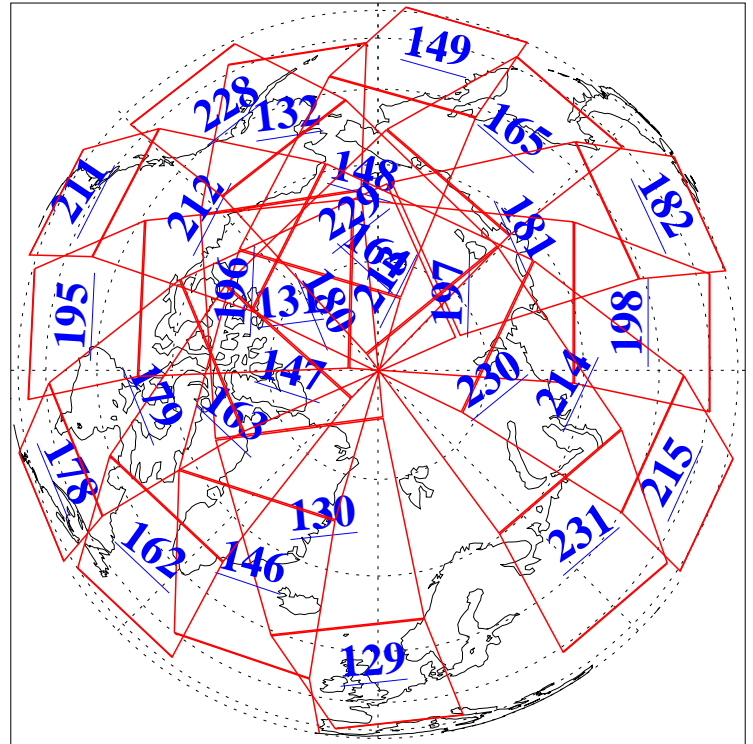

L1B Availability  
AMSU Granules: 240  
HSB Granules: 0  
AIRS Granules: 240

31 Jul 2015  
DoY 212  
Aqua Day 4836  
Granules: 1 to 120

Granules: 121 to 240

Legend: AMSU Available, HSB Available, AIRS Available

L1B Availability  
AMSU Granules: 240  
HSB Granules: 0  
AIRS Granules: 240

31 Jul 2015  
DoY 212  
Aqua Day 4836

Ascending Granules

Descending Granules

Legend: AMSU Available, HSB Available, AIRS Available

L1B Availability  
 AMSU Granules: 240  
 HSB Granules: 0  
 AIRS Granules: 240

31 Jul 2015  
 DoY 212  
 Aqua Day 4836

Northern Hemisphere Granules

Southern Hemisphere Granules

Legend: AMSU Available, HSB Available, AIRS Available