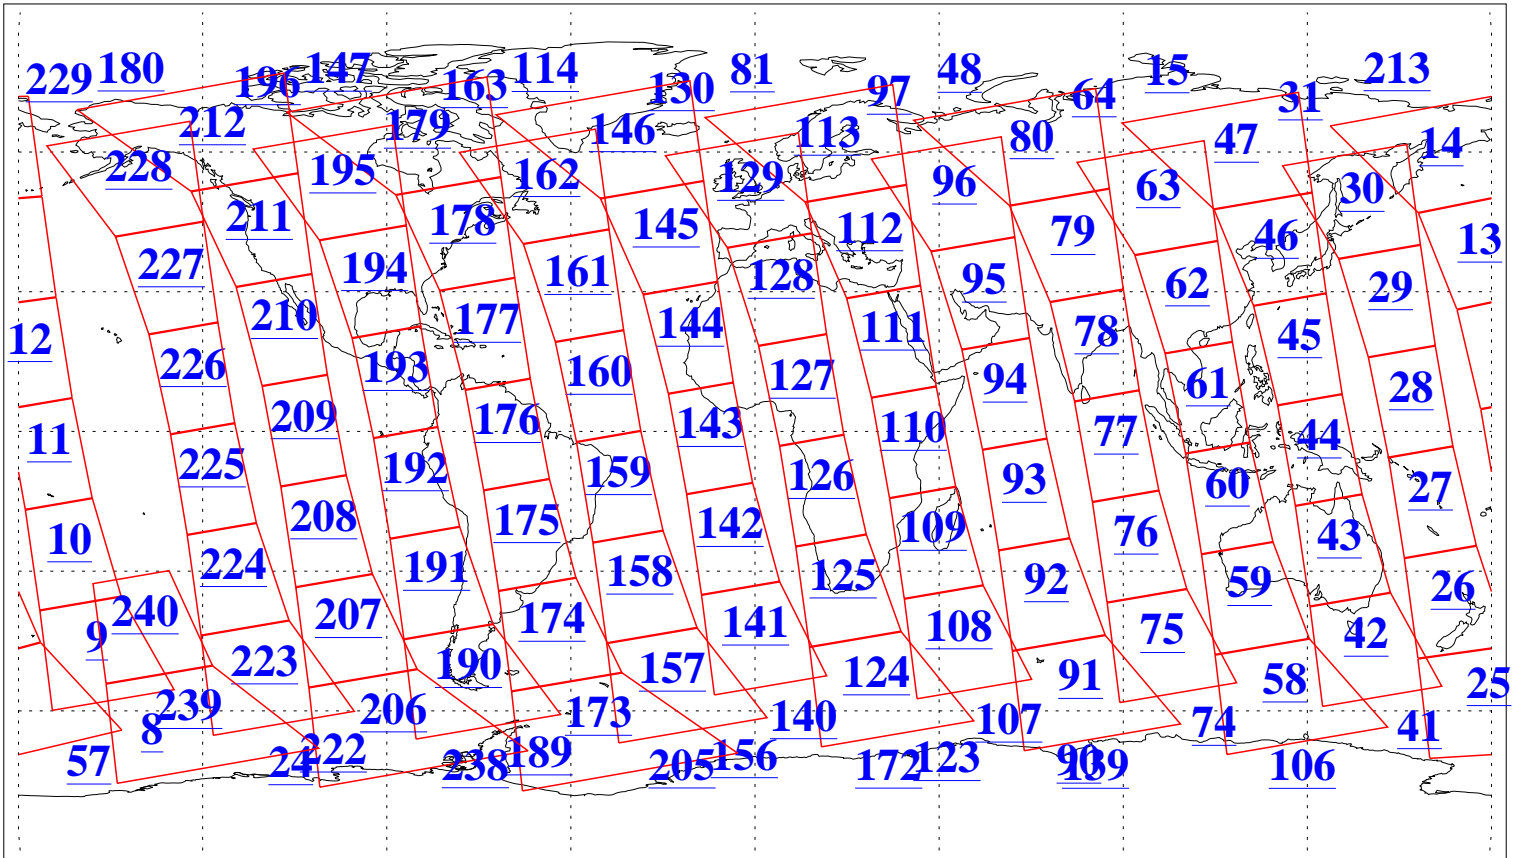

L1B Availability  
AMSU Granules: 240  
HSB Granules: 0  
AIRS Granules: 240

31 Jul 2015  
DoY 212  
Aqua Day 4836  
Granules: 1 to 120

Granules: 121 to 240

Legend: AMSU Available, HSB Available, AIRS Available

L1B Availability  
AMSU Granules: 240  
HSB Granules: 0  
AIRS Granules: 240

31 Jul 2015  
DoY 212  
Aqua Day 4836

Ascending Granules

Descending Granules

Legend: AMSU Available, HSB Available, AIRS Available

L1B Availability  
 AMSU Granules: 240  
 HSB Granules: 0  
 AIRS Granules: 240

31 Jul 2015  
 DoY 212  
 Aqua Day 4836

Northern Hemisphere Granules

Southern Hemisphere Granules

Legend: AMSU Available, HSB Available, AIRS Available