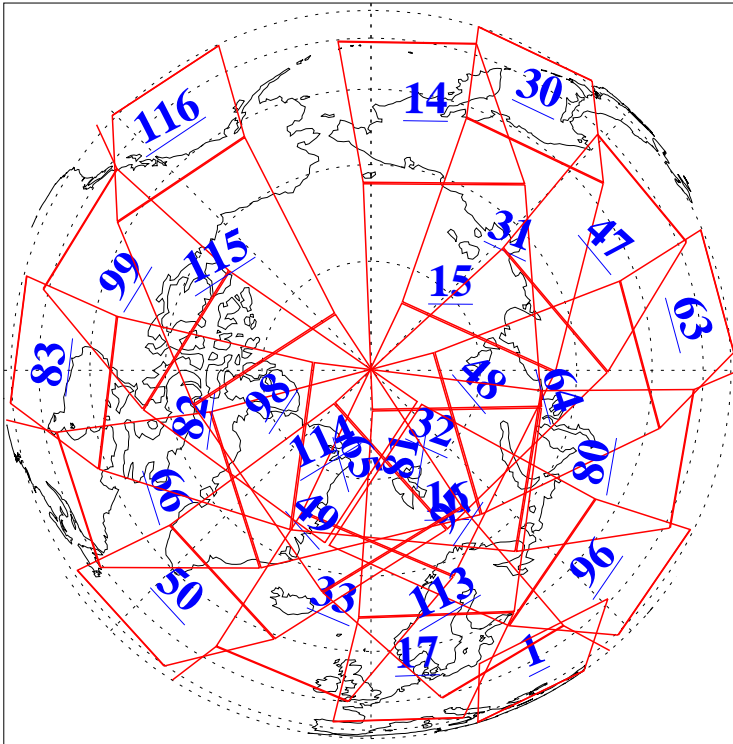

L1B Availability  
AMSU Granules: 240  
HSB Granules: 0  
AIRS Granules: 240

31 Jul 2015  
DoY 212  
Aqua Day 4836  
Granules: 1 to 120

Granules: 121 to 240

Legend: AMSU Available, HSB Available, AIRS Available

L1B Availability  
AMSU Granules: 240  
HSB Granules: 0  
AIRS Granules: 240

31 Jul 2015  
DoY 212  
Aqua Day 4836

Ascending Granules

Descending Granules

Legend: AMSU Available, HSB Available, AIRS Available

L1B Availability  
 AMSU Granules: 240  
 HSB Granules: 0  
 AIRS Granules: 240

31 Jul 2015  
 DoY 212  
 Aqua Day 4836

Northern Hemisphere Granules

Southern Hemisphere Granules

Legend: AMSU Available, HSB Available, AIRS Available