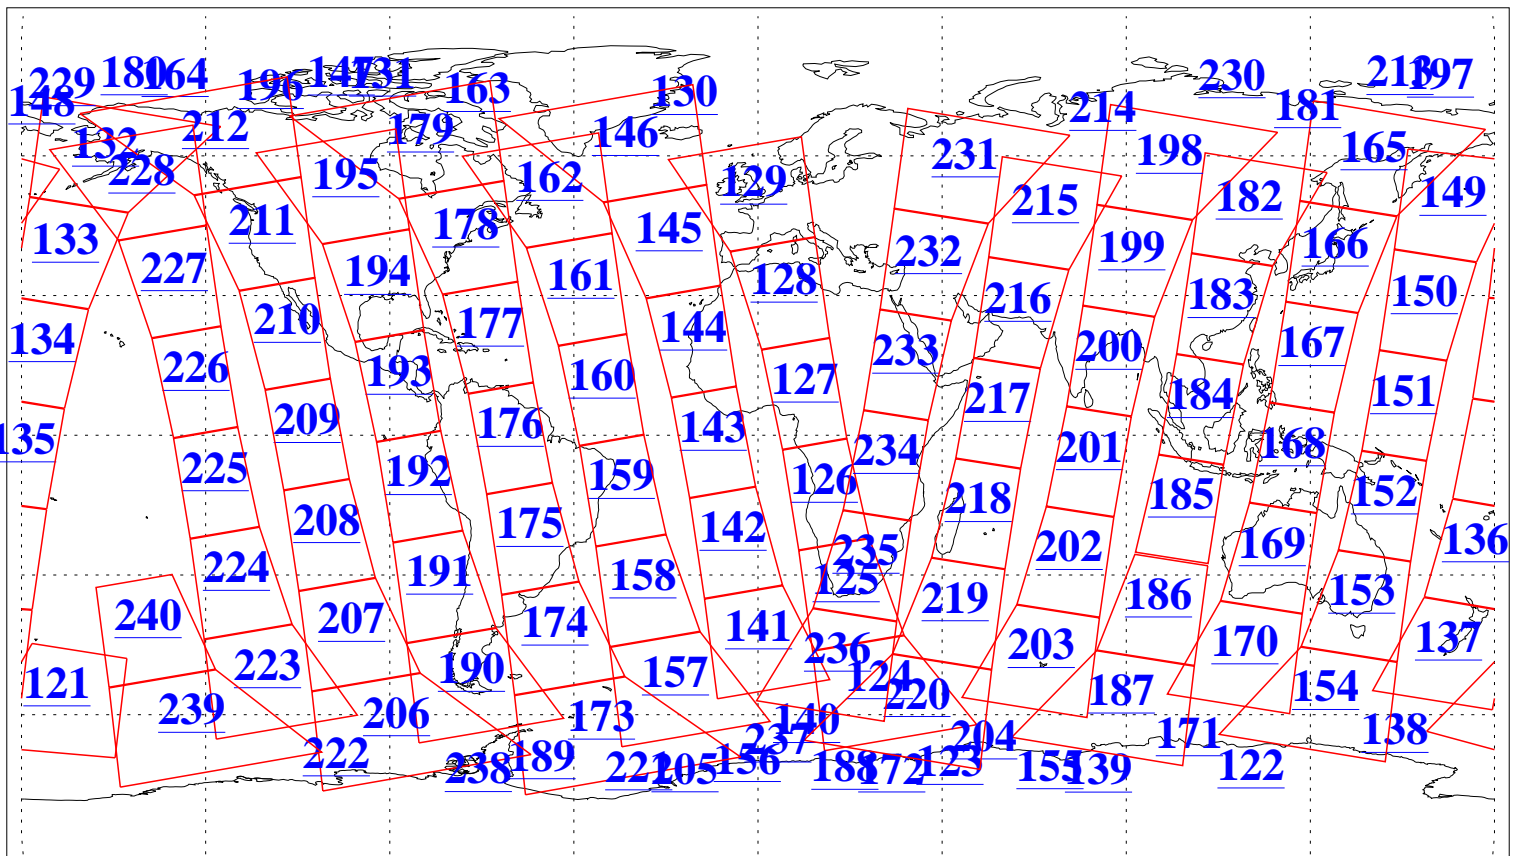

L1B Availability  
AMSU Granules: 240  
HSB Granules: 0  
AIRS Granules: 240

31 Jul 2015  
DoY 212  
Aqua Day 4836  
Granules: 1 to 120

Granules: 121 to 240

Legend: AMSU Available, HSB Available, AIRS Available

L1B Availability  
AMSU Granules: 240  
HSB Granules: 0  
AIRS Granules: 240

31 Jul 2015  
DoY 212  
Aqua Day 4836

Ascending Granules

Descending Granules

Legend: AMSU Available, HSB Available, AIRS Available

L1B Availability  
 AMSU Granules: 240  
 HSB Granules: 0  
 AIRS Granules: 240

31 Jul 2015  
 DoY 212  
 Aqua Day 4836

Northern Hemisphere Granules

Southern Hemisphere Granules

Legend: AMSU Available, HSB Available, AIRS Available