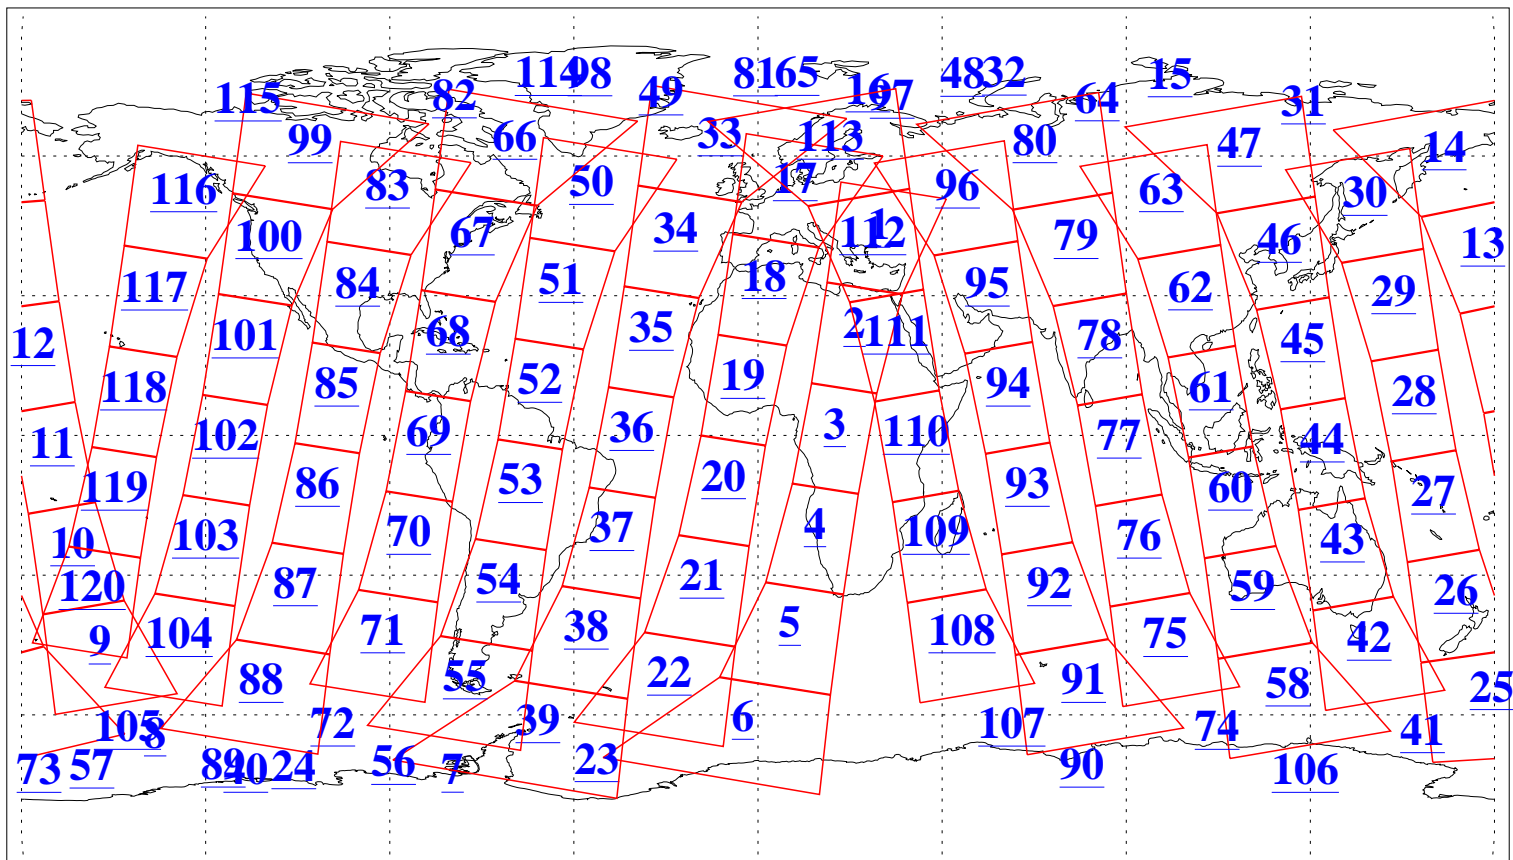

L1B Availability  
AMSU Granules: 240  
HSB Granules: 0  
AIRS Granules: 240

31 Jul 2015  
DoY 212  
Aqua Day 4836  
Granules: 1 to 120

Granules: 121 to 240

Legend: AMSU Available, HSB Available, AIRS Available

L1B Availability  
AMSU Granules: 240  
HSB Granules: 0  
AIRS Granules: 240

31 Jul 2015  
DoY 212  
Aqua Day 4836

Ascending Granules

Descending Granules

Legend: AMSU Available, HSB Available, AIRS Available

L1B Availability  
 AMSU Granules: 240  
 HSB Granules: 0  
 AIRS Granules: 240

31 Jul 2015  
 DoY 212  
 Aqua Day 4836

Northern Hemisphere Granules

Southern Hemisphere Granules

Legend: AMSU Available, HSB Available, AIRS Available