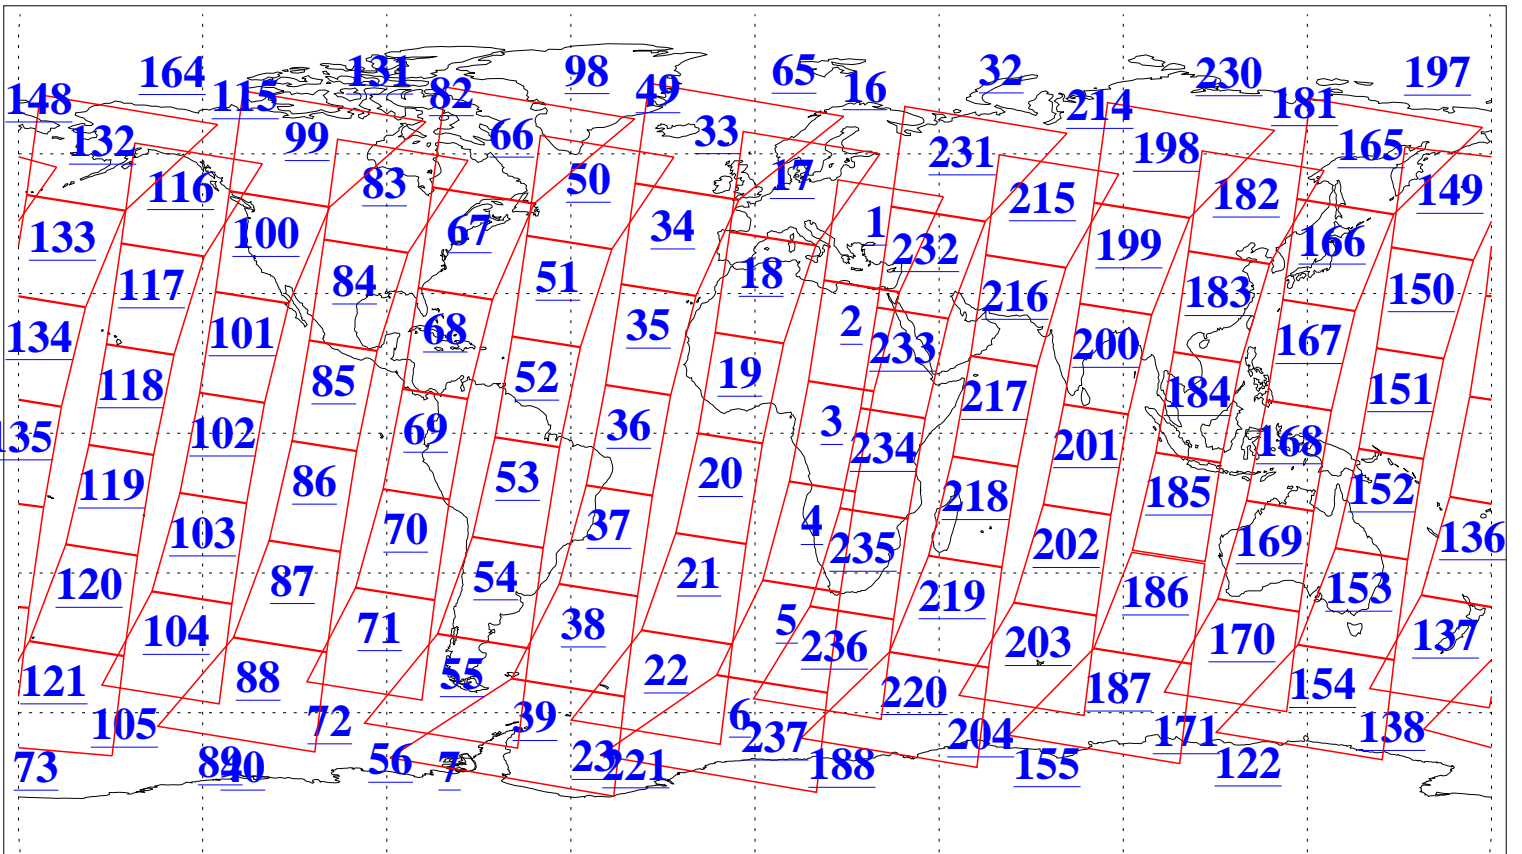

L1B Availability  
AMSU Granules: 240  
HSB Granules: 0  
AIRS Granules: 240

31 Jul 2015  
DoY 212  
Aqua Day 4836  
Granules: 1 to 120

Granules: 121 to 240

Legend: AMSU Available, HSB Available, AIRS Available

L1B Availability  
AMSU Granules: 240  
HSB Granules: 0  
AIRS Granules: 240

31 Jul 2015  
DoY 212  
Aqua Day 4836

Ascending Granules

Descending Granules

Legend: AMSU Available, HSB Available, AIRS Available

L1B Availability  
 AMSU Granules: 240  
 HSB Granules: 0  
 AIRS Granules: 240

31 Jul 2015  
 DoY 212  
 Aqua Day 4836

Northern Hemisphere Granules

Southern Hemisphere Granules

Legend: AMSU Available, HSB Available, AIRS Available