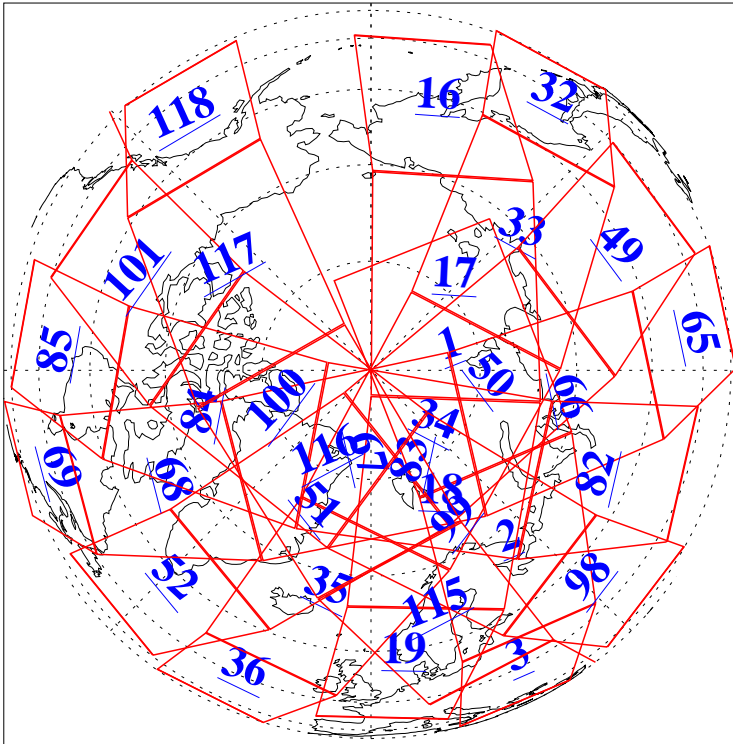

L1B Availability
AMSU Granules: 240
HSB Granules: 0
AIRS Granules: 223

29 Jul 2015
DoY 210
Aqua Day 4834
Granules: 1 to 120

Granules: 121 to 240

Legend: AMSU Available, HSB Available, AIRS Available

L1B Availability
AMSU Granules: 240
HSB Granules: 0
AIRS Granules: 223

29 Jul 2015
DoY 210
Aqua Day 4834
Ascending Granules

Descending Granules

Legend: AMSU Available, HSB Available, AIRS Available

L1B Availability
 AMSU Granules: 240
 HSB Granules: 0
 AIRS Granules: 223

29 Jul 2015
 DoY 210
 Aqua Day 4834

Northern Hemisphere Granules

Southern Hemisphere Granules

Legend: AMSU Available, HSB Available, AIRS Available