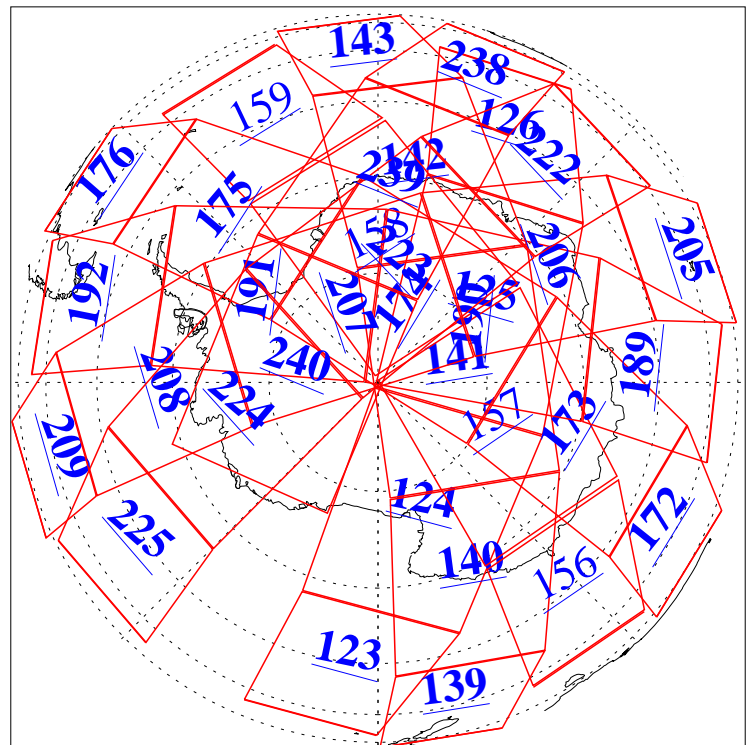

L1B Availability
AMSU Granules: 240
HSB Granules: 0
AIRS Granules: 223

29 Jul 2015
DoY 210
Aqua Day 4834
Granules: 1 to 120

Granules: 121 to 240

Legend: AMSU Available, HSB Available, AIRS Available

L1B Availability
AMSU Granules: 240
HSB Granules: 0
AIRS Granules: 223

29 Jul 2015
DoY 210
Aqua Day 4834
Ascending Granules

Descending Granules

Legend: AMSU Available, HSB Available, AIRS Available

L1B Availability
 AMSU Granules: 240
 HSB Granules: 0
 AIRS Granules: 223

29 Jul 2015
 DoY 210
 Aqua Day 4834

Northern Hemisphere Granules

Southern Hemisphere Granules

Legend: AMSU Available, HSB Available, AIRS Available