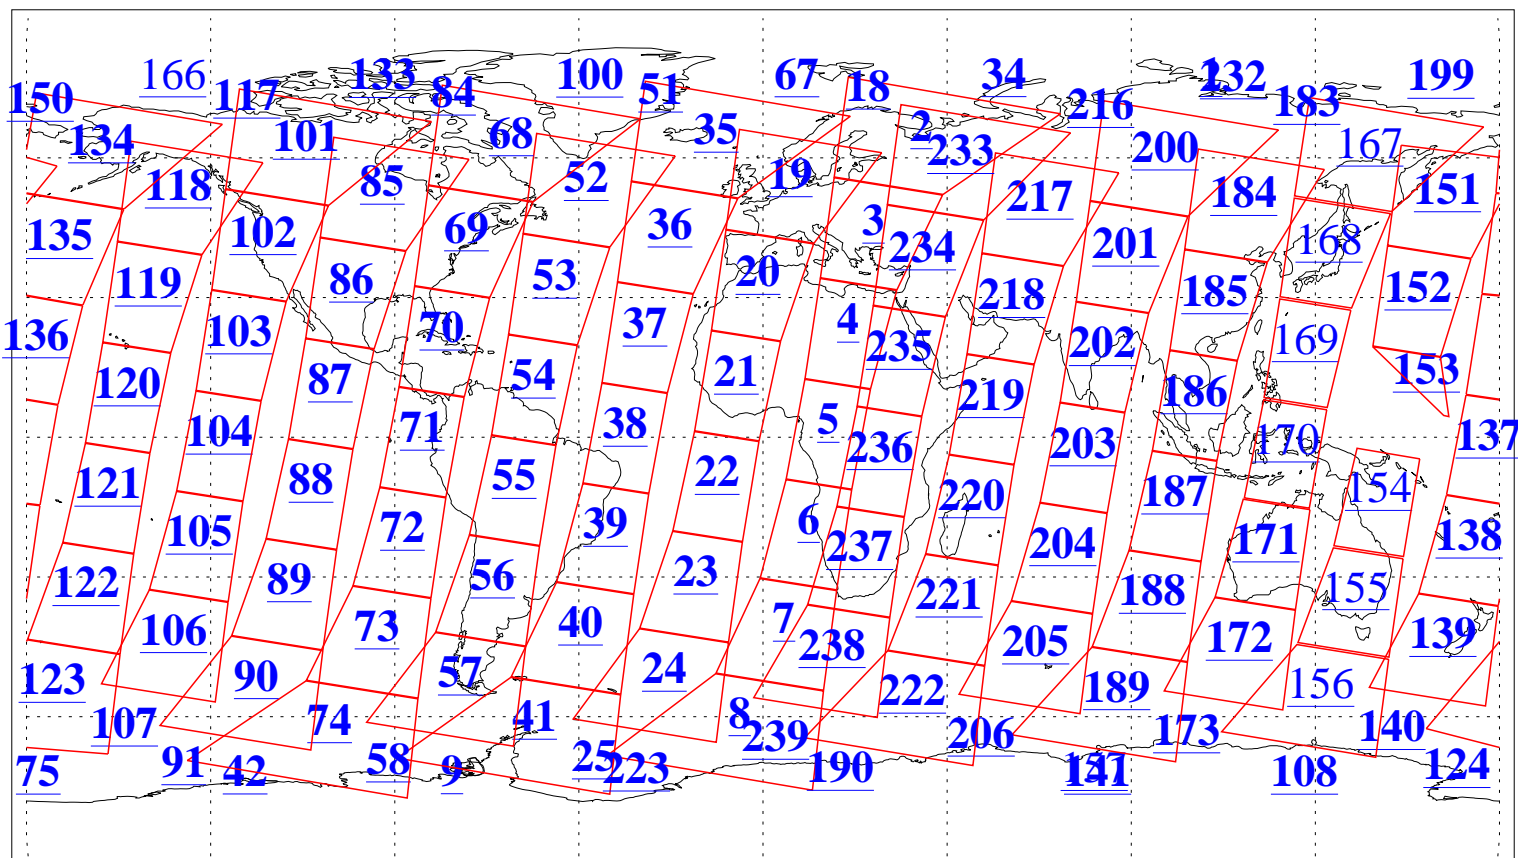

L1B Availability
AMSU Granules: 240
HSB Granules: 0
AIRS Granules: 223

29 Jul 2015
DoY 210
Aqua Day 4834
Granules: 1 to 120

Granules: 121 to 240

Legend: AMSU Available, HSB Available, AIRS Available

L1B Availability
AMSU Granules: 240
HSB Granules: 0
AIRS Granules: 223

29 Jul 2015
DoY 210
Aqua Day 4834
Ascending Granules

Descending Granules

Legend: AMSU Available, HSB Available, AIRS Available

L1B Availability
 AMSU Granules: 240
 HSB Granules: 0
 AIRS Granules: 223

29 Jul 2015
 DoY 210
 Aqua Day 4834

Northern Hemisphere Granules

Southern Hemisphere Granules

Legend: AMSU Available, HSB Available, AIRS Available