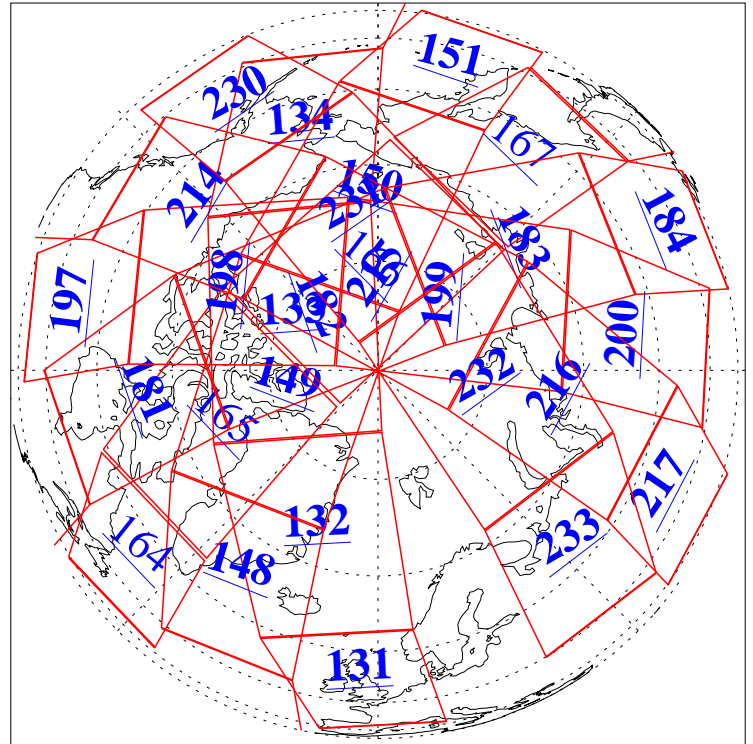

29 Jul 2015
DoY 210
Aqua Day 4834
Ascending Granules

Descending Granules

Legend: AMSU Available, HSB Available, AIRS Available

L1B Availability
 AMSU Granules: 240
 HSB Granules: 0
 AIRS Granules: 223

29 Jul 2015
 DoY 210
 Aqua Day 4834

Northern Hemisphere Granules

Southern Hemisphere Granules

Legend: AMSU Available, HSB Available, AIRS Available