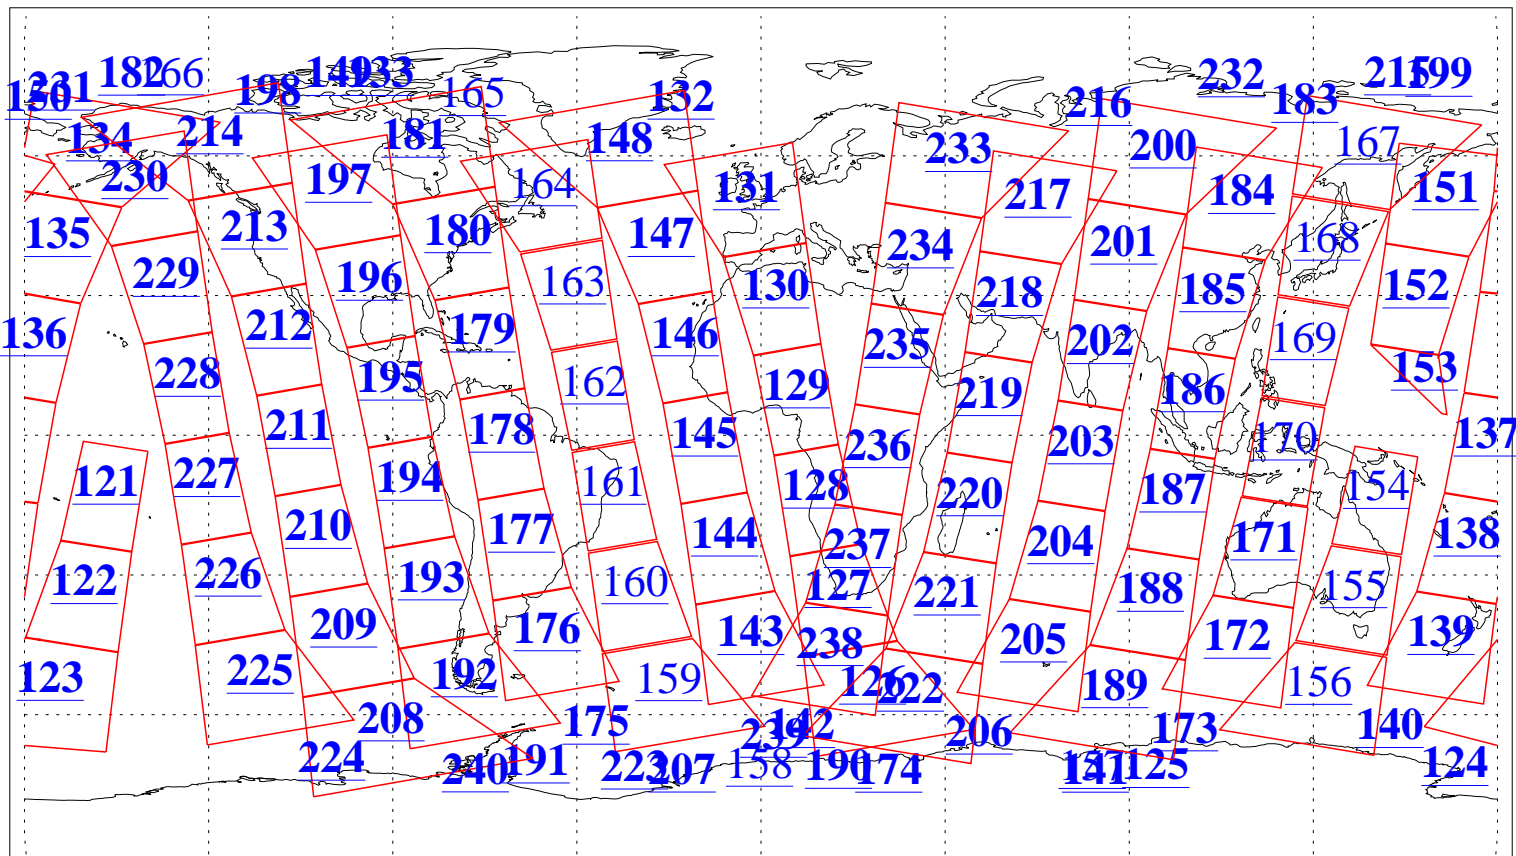

L1B Availability
AMSU Granules: 240
HSB Granules: 0
AIRS Granules: 223

29 Jul 2015
DoY 210
Aqua Day 4834
Granules: 1 to 120

Granules: 121 to 240

Legend: AMSU Available, HSB Available, AIRS Available

L1B Availability
AMSU Granules: 240
HSB Granules: 0
AIRS Granules: 223

29 Jul 2015
DoY 210
Aqua Day 4834
Ascending Granules

Descending Granules

Legend: AMSU Available, HSB Available, AIRS Available

L1B Availability
 AMSU Granules: 240
 HSB Granules: 0
 AIRS Granules: 223

29 Jul 2015
 DoY 210
 Aqua Day 4834

Northern Hemisphere Granules

Southern Hemisphere Granules

Legend: AMSU Available, HSB Available, AIRS Available