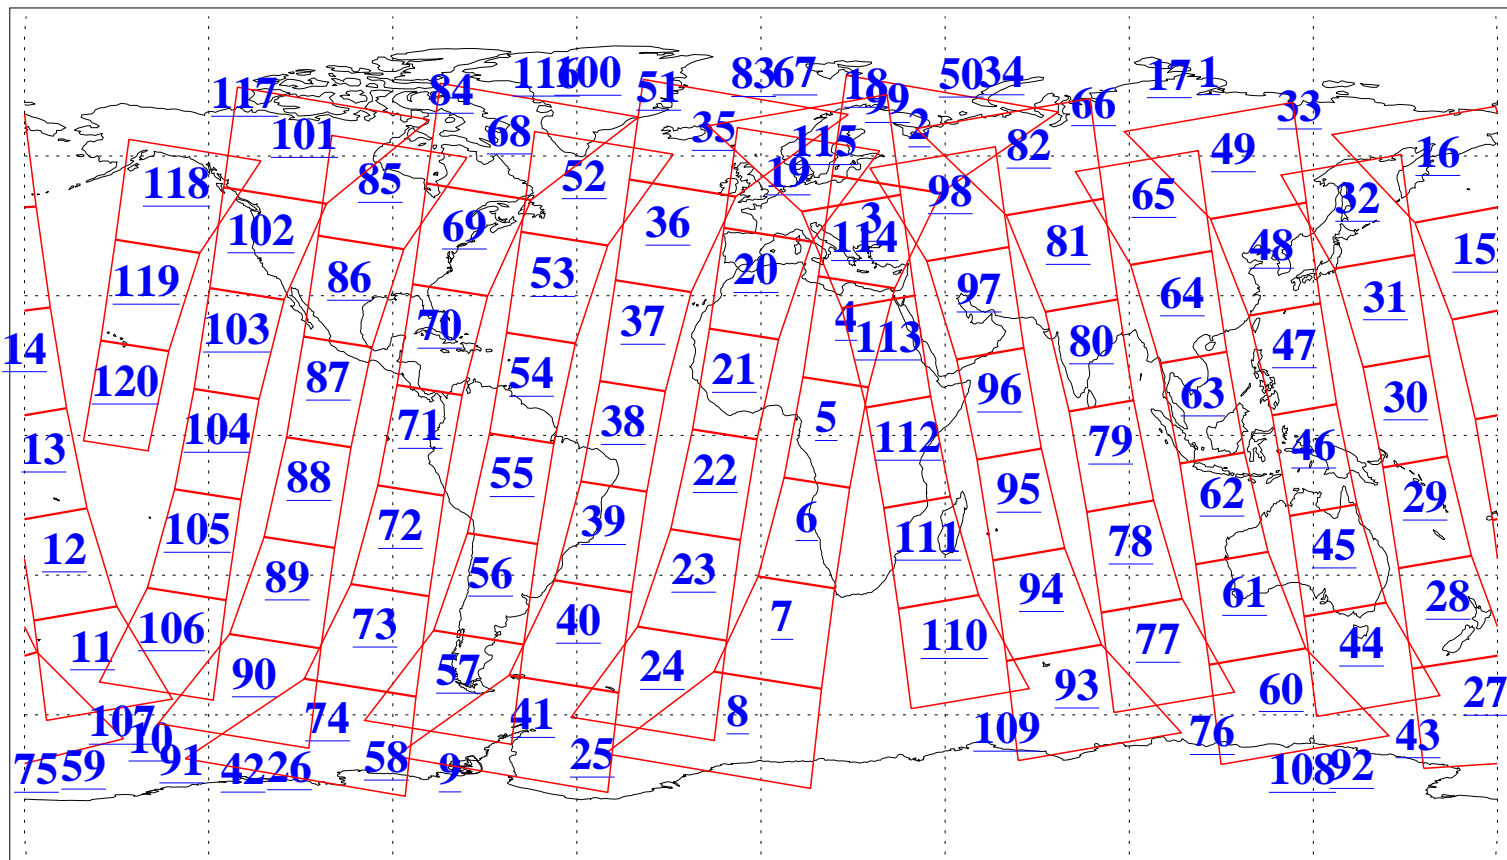

L1B Availability
AMSU Granules: 240
HSB Granules: 0
AIRS Granules: 223

29 Jul 2015
DoY 210
Aqua Day 4834
Granules: 1 to 120

Granules: 121 to 240

Legend: AMSU Available, HSB Available, AIRS Available

L1B Availability
AMSU Granules: 240
HSB Granules: 0
AIRS Granules: 223

29 Jul 2015
DoY 210
Aqua Day 4834
Ascending Granules

Descending Granules

Legend: AMSU Available, HSB Available, AIRS Available

L1B Availability
 AMSU Granules: 240
 HSB Granules: 0
 AIRS Granules: 223

29 Jul 2015
 DoY 210
 Aqua Day 4834

Northern Hemisphere Granules

Southern Hemisphere Granules

Legend: AMSU Available, HSB Available, AIRS Available