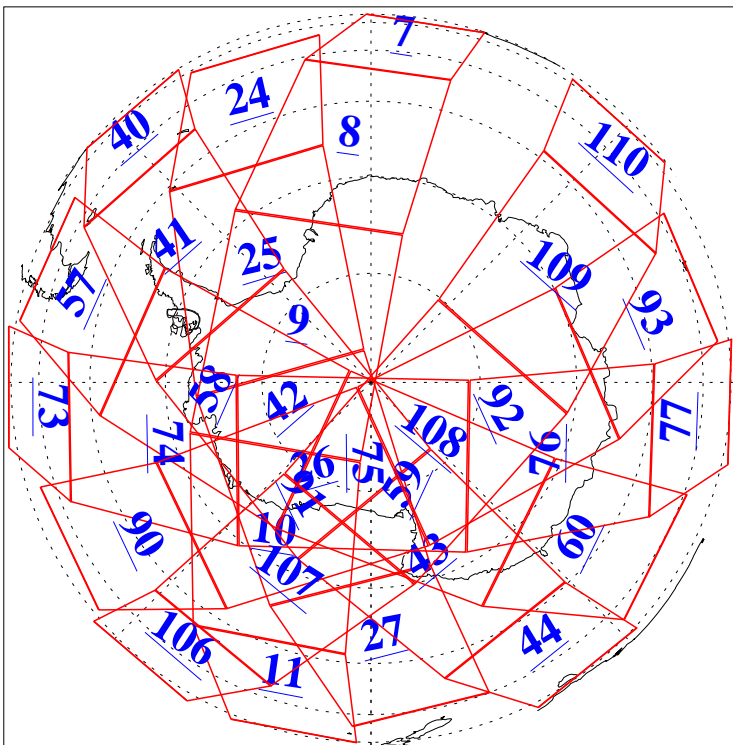

L1B Availability
AMSU Granules: 240
HSB Granules: 0
AIRS Granules: 223

29 Jul 2015
DoY 210
Aqua Day 4834
Granules: 1 to 120

Granules: 121 to 240

Legend: AMSU Available, HSB Available, AIRS Available

L1B Availability
AMSU Granules: 240
HSB Granules: 0
AIRS Granules: 223

29 Jul 2015
DoY 210
Aqua Day 4834
Ascending Granules

Descending Granules

Legend: AMSU Available, HSB Available, AIRS Available

L1B Availability
 AMSU Granules: 240
 HSB Granules: 0
 AIRS Granules: 223

29 Jul 2015
 DoY 210
 Aqua Day 4834

Northern Hemisphere Granules

Southern Hemisphere Granules

Legend: AMSU Available, HSB Available, AIRS Available