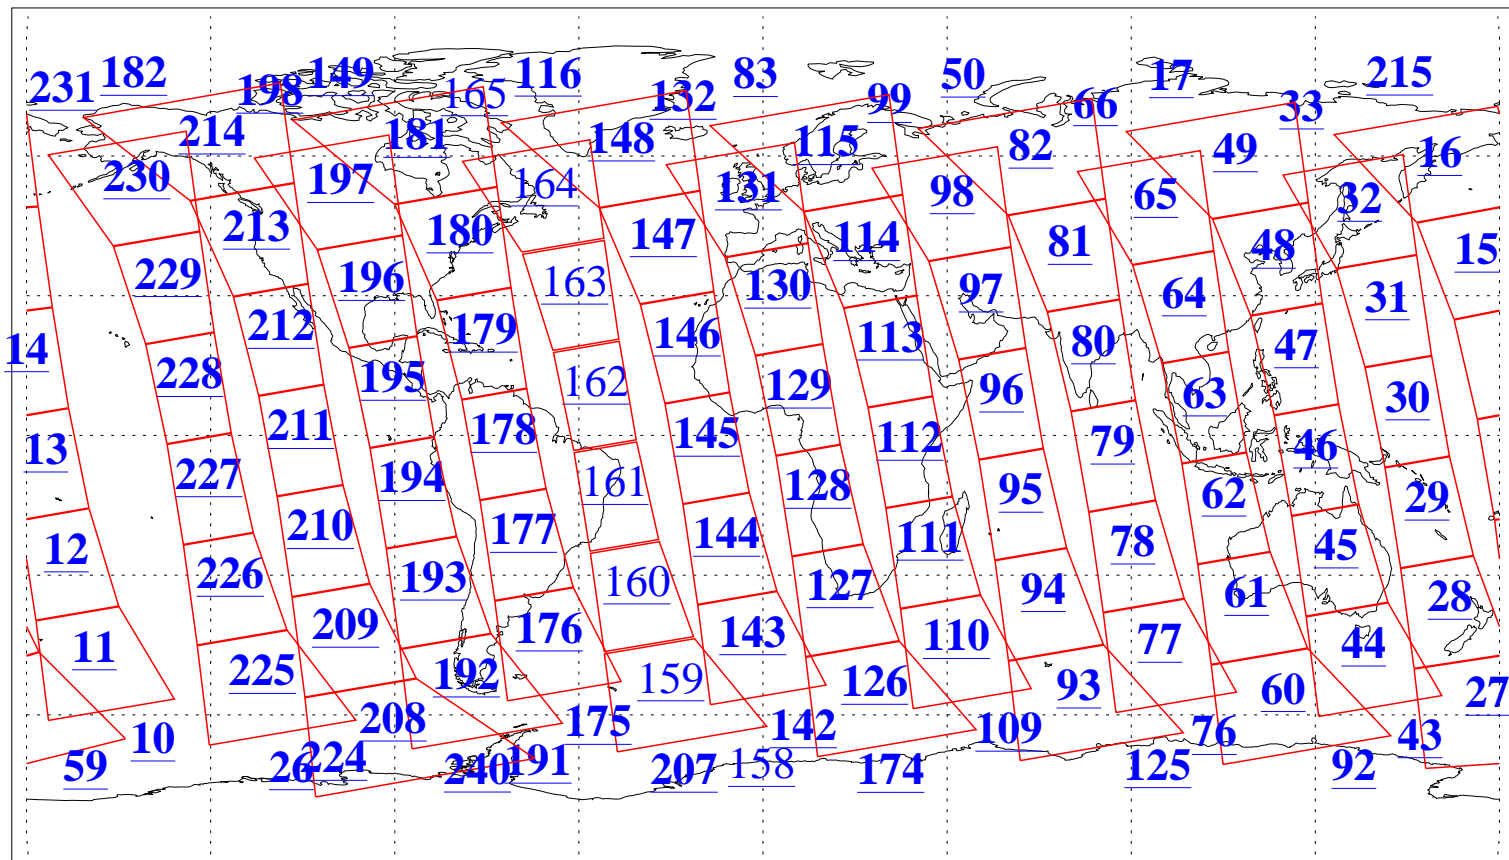

L1B Availability
AMSU Granules: 240
HSB Granules: 0
AIRS Granules: 223

29 Jul 2015
DoY 210
Aqua Day 4834
Granules: 1 to 120

Granules: 121 to 240

Legend: AMSU Available, HSB Available, AIRS Available

L1B Availability
AMSU Granules: 240
HSB Granules: 0
AIRS Granules: 223

29 Jul 2015
DoY 210
Aqua Day 4834
Ascending Granules

Descending Granules

Legend: AMSU Available, HSB Available, AIRS Available

L1B Availability
 AMSU Granules: 240
 HSB Granules: 0
 AIRS Granules: 223

29 Jul 2015
 DoY 210
 Aqua Day 4834

Northern Hemisphere Granules

Southern Hemisphere Granules

Legend: AMSU Available, HSB Available, AIRS Available