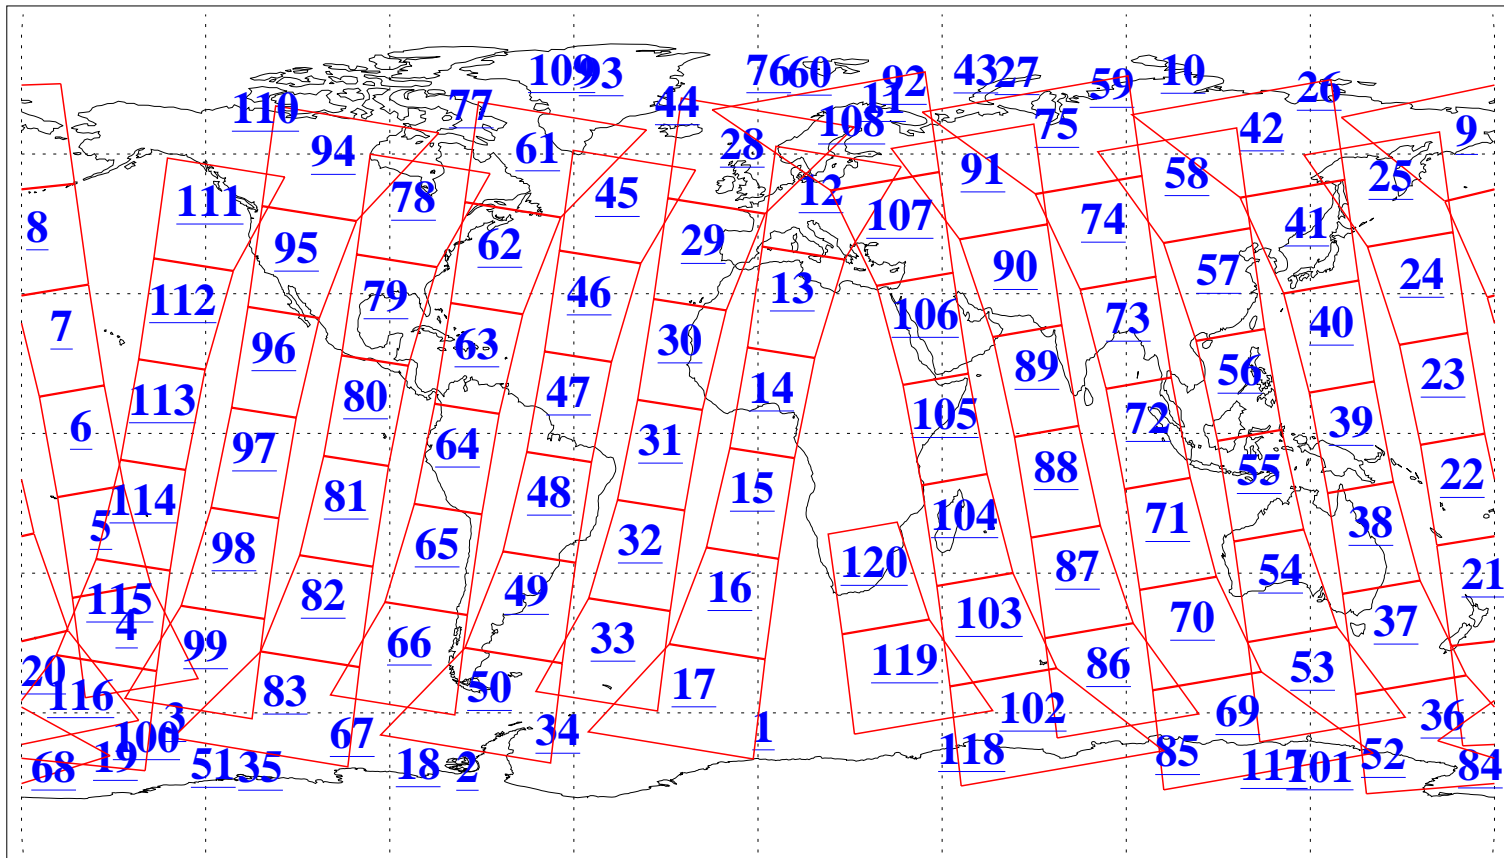

L1B Availability
AMSU Granules: 240
HSB Granules: 0
AIRS Granules: 240

28 Jul 2015
DoY 209
Aqua Day 4833
Granules: 1 to 120

Granules: 121 to 240

Legend: AMSU Available, HSB Available, AIRS Available

L1B Availability
AMSU Granules: 240
HSB Granules: 0
AIRS Granules: 240

28 Jul 2015
DoY 209
Aqua Day 4833
Ascending Granules

Descending Granules

Legend: AMSU Available, HSB Available, AIRS Available

L1B Availability
 AMSU Granules: 240
 HSB Granules: 0
 AIRS Granules: 240

28 Jul 2015
 DoY 209
 Aqua Day 4833

Northern Hemisphere Granules

Southern Hemisphere Granules

Legend: AMSU Available, HSB Available, AIRS Available