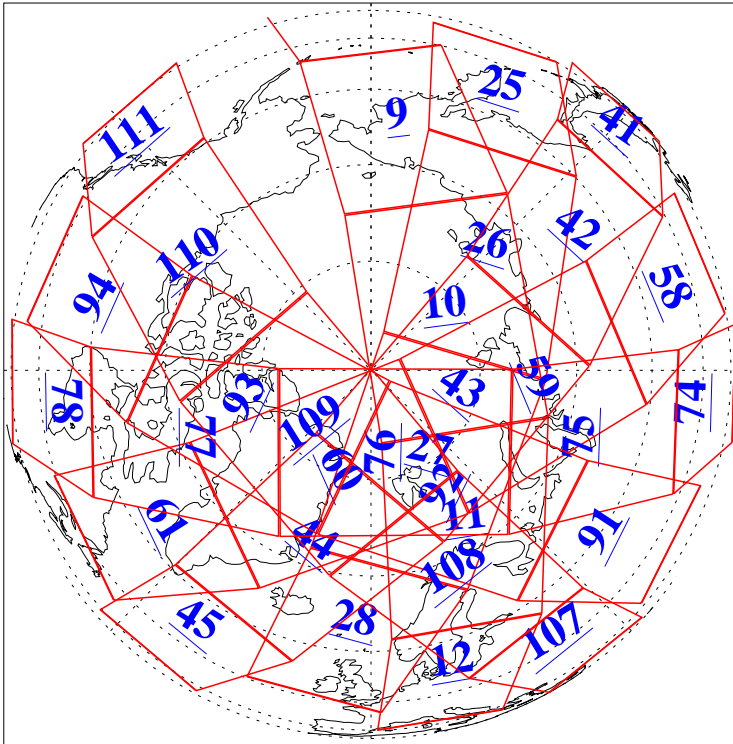

L1B Availability
AMSU Granules: 240
HSB Granules: 0
AIRS Granules: 240

28 Jul 2015
DoY 209
Aqua Day 4833
Granules: 1 to 120

Granules: 121 to 240

Legend: AMSU Available, HSB Available, AIRS Available

L1B Availability
AMSU Granules: 240
HSB Granules: 0
AIRS Granules: 240

28 Jul 2015
DoY 209
Aqua Day 4833
Ascending Granules

Descending Granules

Legend: AMSU Available, HSB Available, AIRS Available

L1B Availability
 AMSU Granules: 240
 HSB Granules: 0
 AIRS Granules: 240

28 Jul 2015
 DoY 209
 Aqua Day 4833

Northern Hemisphere Granules

Southern Hemisphere Granules

Legend: AMSU Available, HSB Available, AIRS Available