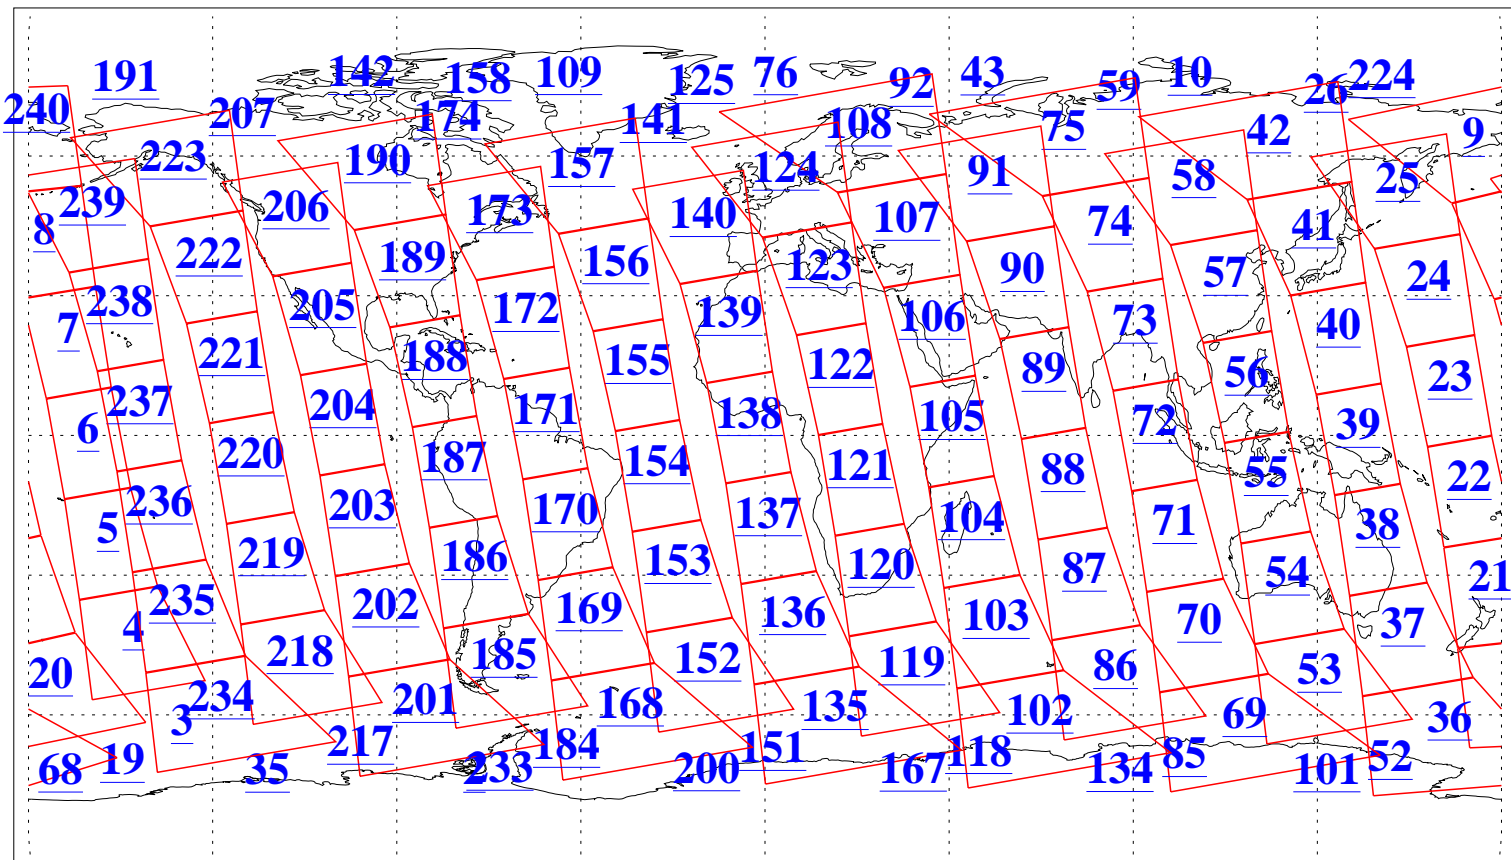

L1B Availability
AMSU Granules: 240
HSB Granules: 0
AIRS Granules: 240

28 Jul 2015
DoY 209
Aqua Day 4833
Granules: 1 to 120

Granules: 121 to 240

Legend: AMSU Available, HSB Available, AIRS Available

L1B Availability
AMSU Granules: 240
HSB Granules: 0
AIRS Granules: 240

28 Jul 2015
DoY 209
Aqua Day 4833
Ascending Granules

Descending Granules

Legend: AMSU Available, HSB Available, AIRS Available

L1B Availability
 AMSU Granules: 240
 HSB Granules: 0
 AIRS Granules: 240

28 Jul 2015
 DoY 209
 Aqua Day 4833

Northern Hemisphere Granules

Southern Hemisphere Granules

Legend: AMSU Available, HSB Available, AIRS Available