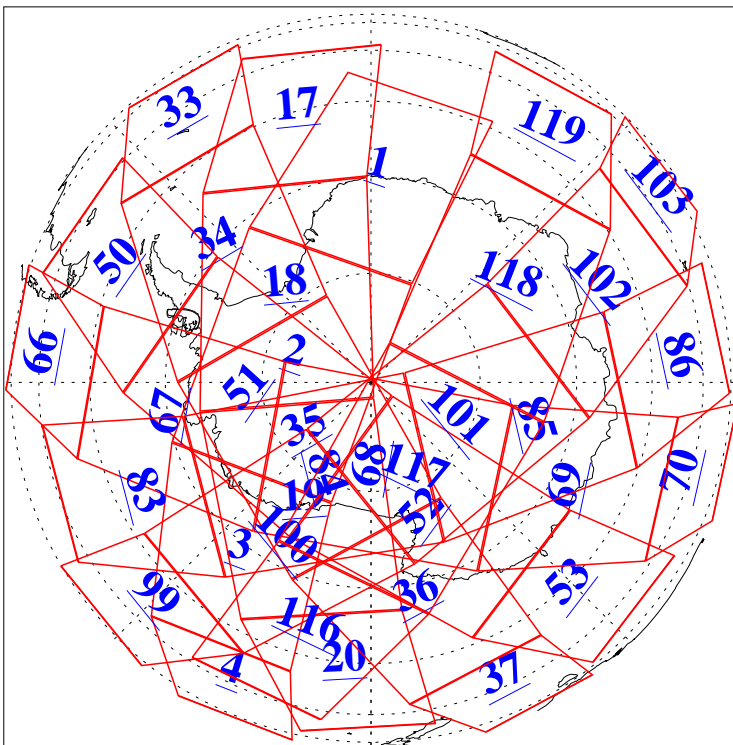

L1B Availability
AMSU Granules: 240
HSB Granules: 0
AIRS Granules: 240

28 Jul 2015
DoY 209
Aqua Day 4833
Granules: 1 to 120

Granules: 121 to 240

Legend: AMSU Available, HSB Available, AIRS Available

L1B Availability
AMSU Granules: 240
HSB Granules: 0
AIRS Granules: 240

28 Jul 2015
DoY 209
Aqua Day 4833
Ascending Granules

Descending Granules

Legend: AMSU Available, HSB Available, AIRS Available

L1B Availability
 AMSU Granules: 240
 HSB Granules: 0
 AIRS Granules: 240

28 Jul 2015
 DoY 209
 Aqua Day 4833

Northern Hemisphere Granules

Southern Hemisphere Granules

Legend: AMSU Available, HSB Available, AIRS Available