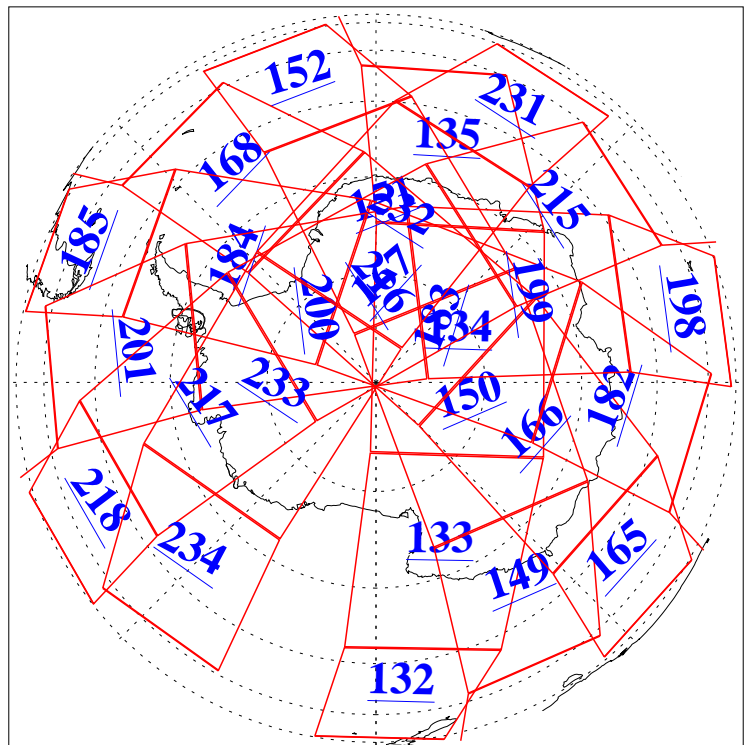

L1B Availability
AMSU Granules: 240
HSB Granules: 0
AIRS Granules: 240

28 Jul 2015
DoY 209
Aqua Day 4833
Granules: 1 to 120

Granules: 121 to 240

Legend: AMSU Available, HSB Available, AIRS Available

L1B Availability
AMSU Granules: 240
HSB Granules: 0
AIRS Granules: 240

28 Jul 2015
DoY 209
Aqua Day 4833
Ascending Granules

Descending Granules

Legend: AMSU Available, HSB Available, AIRS Available

L1B Availability
 AMSU Granules: 240
 HSB Granules: 0
 AIRS Granules: 240

28 Jul 2015
 DoY 209
 Aqua Day 4833

Northern Hemisphere Granules

Southern Hemisphere Granules

Legend: AMSU Available, HSB Available, AIRS Available