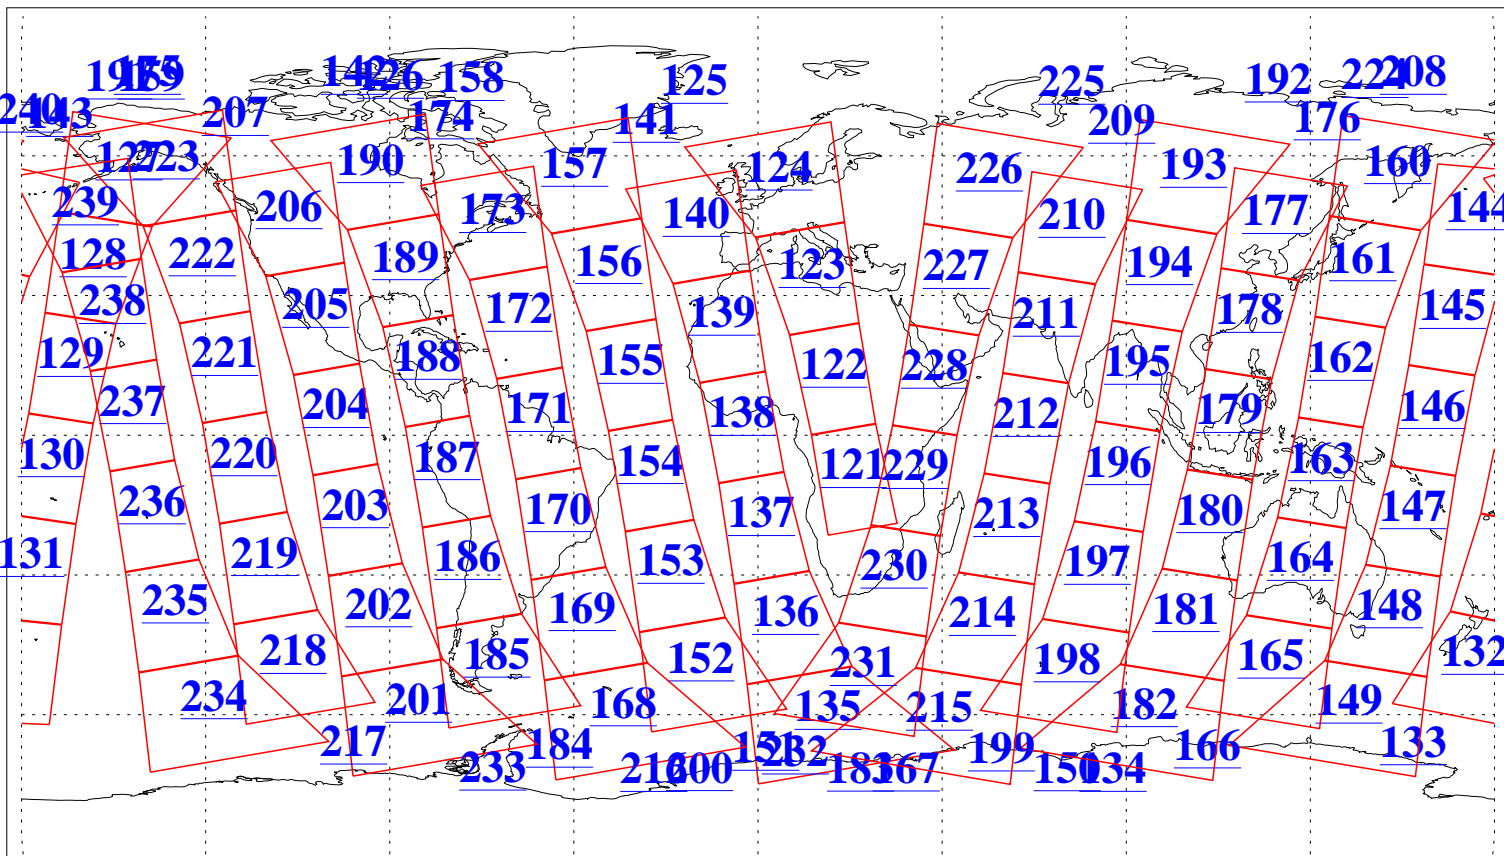

L1B Availability
AMSU Granules: 240
HSB Granules: 0
AIRS Granules: 240

28 Jul 2015
DoY 209
Aqua Day 4833
Granules: 1 to 120

Granules: 121 to 240

Legend: AMSU Available, HSB Available, AIRS Available

L1B Availability
AMSU Granules: 240
HSB Granules: 0
AIRS Granules: 240

28 Jul 2015
DoY 209
Aqua Day 4833
Ascending Granules

Descending Granules

Legend: AMSU Available, HSB Available, AIRS Available

L1B Availability
 AMSU Granules: 240
 HSB Granules: 0
 AIRS Granules: 240

28 Jul 2015
 DoY 209
 Aqua Day 4833

Northern Hemisphere Granules

Southern Hemisphere Granules

Legend: AMSU Available, HSB Available, AIRS Available