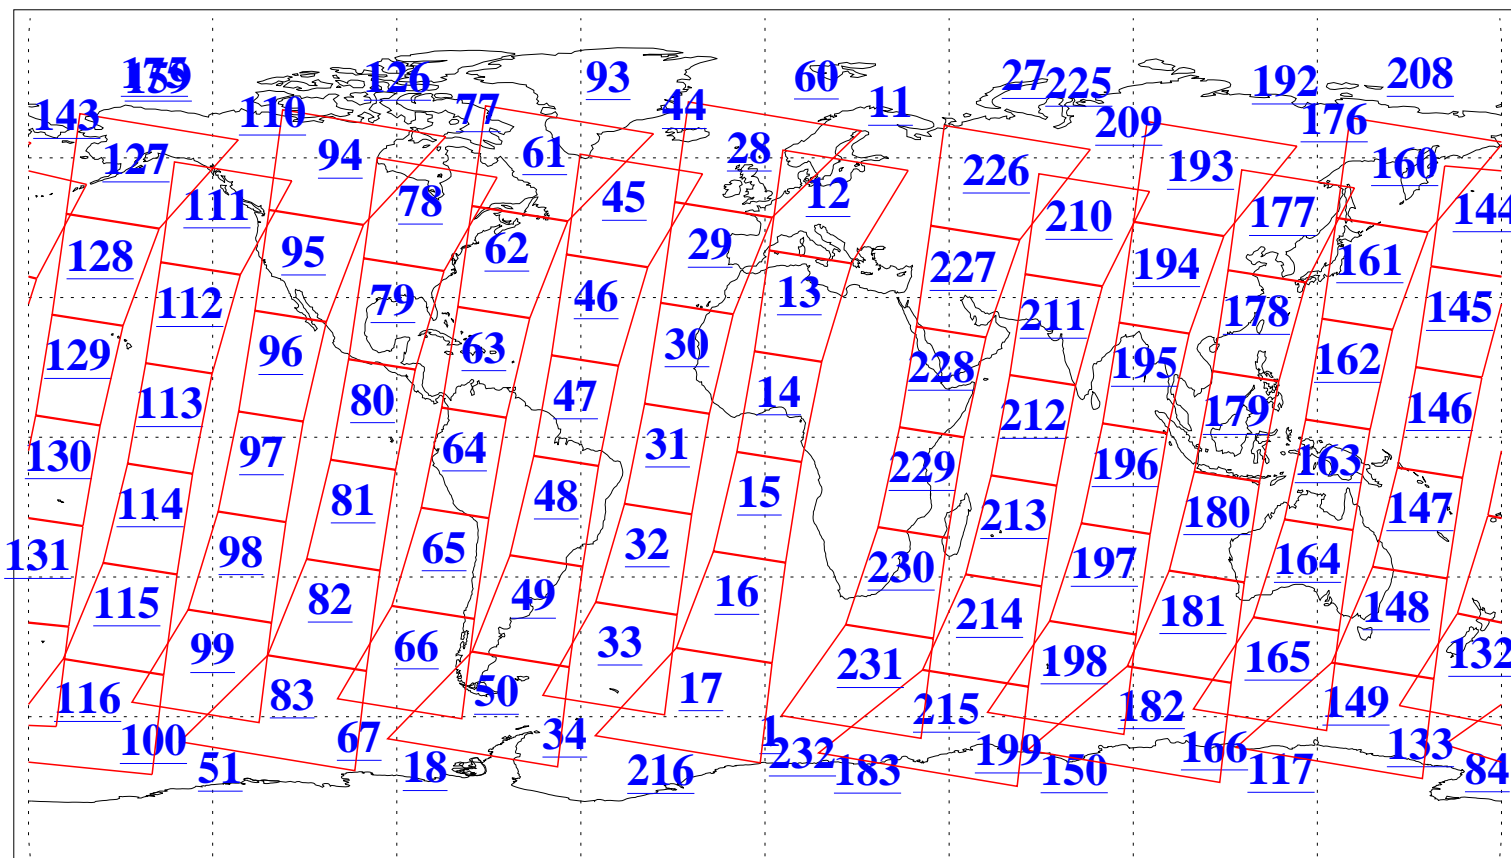

L1B Availability
AMSU Granules: 240
HSB Granules: 0
AIRS Granules: 240

28 Jul 2015
DoY 209
Aqua Day 4833
Granules: 1 to 120

Granules: 121 to 240

Legend: AMSU Available, HSB Available, AIRS Available

L1B Availability
AMSU Granules: 240
HSB Granules: 0
AIRS Granules: 240

28 Jul 2015
DoY 209
Aqua Day 4833
Ascending Granules

Descending Granules

Legend: AMSU Available, HSB Available, AIRS Available

L1B Availability
 AMSU Granules: 240
 HSB Granules: 0
 AIRS Granules: 240

28 Jul 2015
 DoY 209
 Aqua Day 4833

Northern Hemisphere Granules

Southern Hemisphere Granules

Legend: AMSU Available, HSB Available, AIRS Available