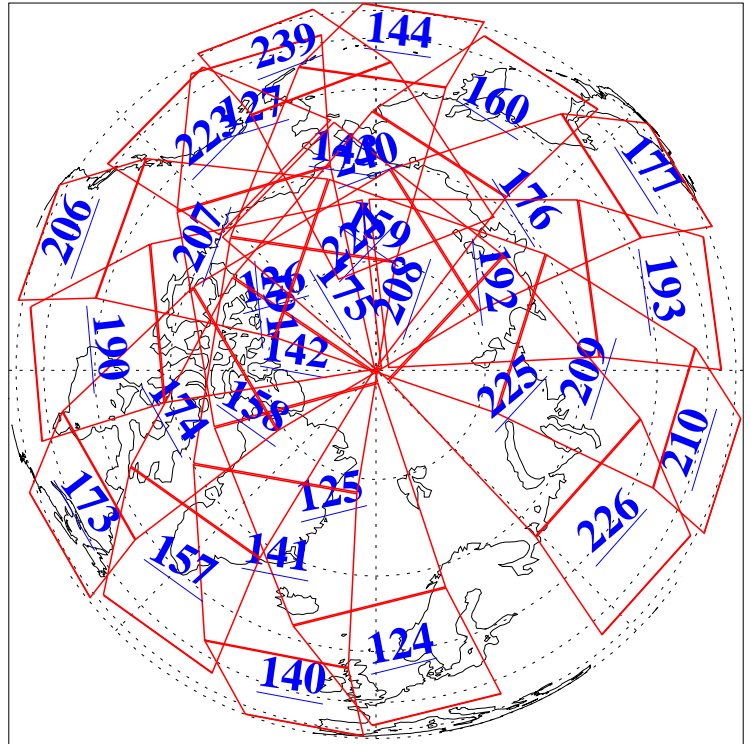

L1B Availability
AMSU Granules: 240
HSB Granules: 0
AIRS Granules: 240

28 Jul 2015
DoY 209
Aqua Day 4833
Granules: 1 to 120

Granules: 121 to 240

Legend: AMSU Available, HSB Available, AIRS Available

L1B Availability
AMSU Granules: 240
HSB Granules: 0
AIRS Granules: 240

28 Jul 2015
DoY 209
Aqua Day 4833
Ascending Granules

Descending Granules

Legend: AMSU Available, HSB Available, AIRS Available

L1B Availability
 AMSU Granules: 240
 HSB Granules: 0
 AIRS Granules: 240

28 Jul 2015
 DoY 209
 Aqua Day 4833

Northern Hemisphere Granules

Southern Hemisphere Granules

Legend: AMSU Available, HSB Available, AIRS Available