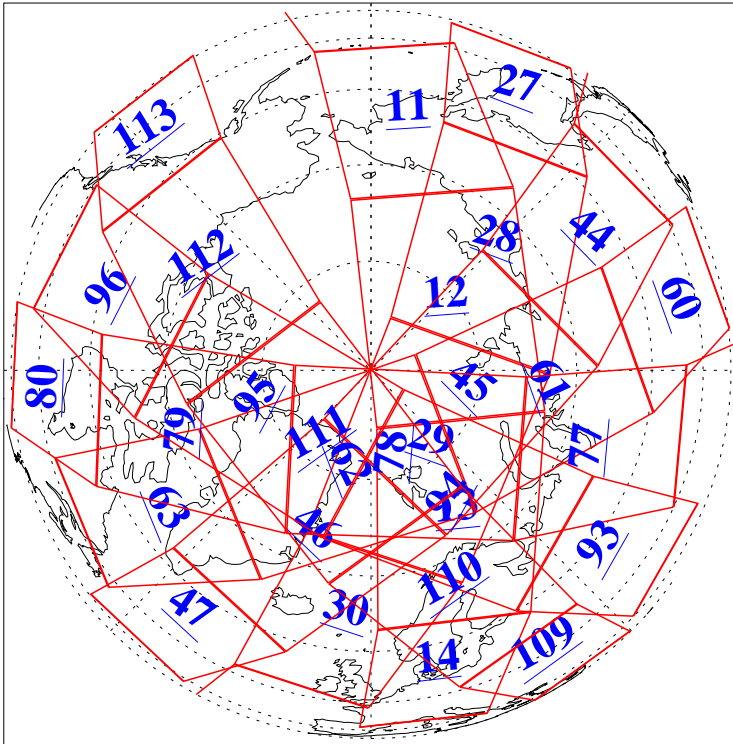

L1B Availability  
AMSU Granules: 240  
HSB Granules: 0  
AIRS Granules: 240

26 Jul 2015  
DoY 207  
Aqua Day 4831  
Granules: 1 to 120

Granules: 121 to 240

Legend: AMSU Available, HSB Available, AIRS Available

L1B Availability  
AMSU Granules: 240  
HSB Granules: 0  
AIRS Granules: 240

26 Jul 2015  
DoY 207  
Aqua Day 4831

Ascending Granules

Descending Granules

Legend: AMSU Available, HSB Available, AIRS Available

L1B Availability  
 AMSU Granules: 240  
 HSB Granules: 0  
 AIRS Granules: 240

26 Jul 2015  
 DoY 207  
 Aqua Day 4831

Northern Hemisphere Granules

Southern Hemisphere Granules

Legend: AMSU Available, HSB Available, AIRS Available