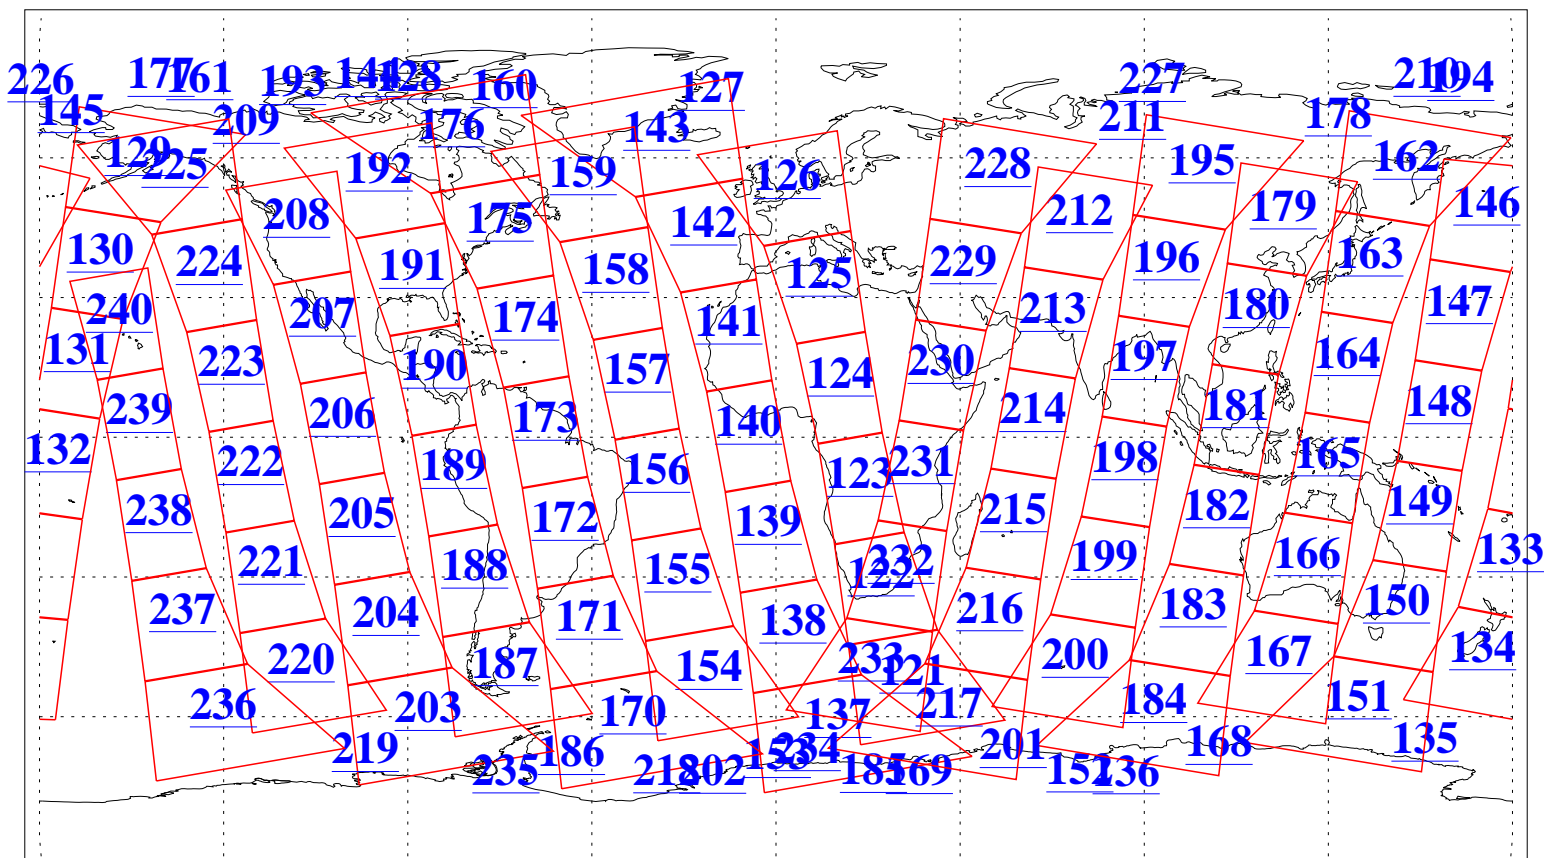

L1B Availability  
AMSU Granules: 240  
HSB Granules: 0  
AIRS Granules: 240

26 Jul 2015  
DoY 207  
Aqua Day 4831  
Granules: 1 to 120

Granules: 121 to 240

Legend: AMSU Available, HSB Available, AIRS Available

L1B Availability  
AMSU Granules: 240  
HSB Granules: 0  
AIRS Granules: 240

26 Jul 2015  
DoY 207  
Aqua Day 4831

Ascending Granules

Descending Granules

Legend: AMSU Available, HSB Available, AIRS Available

L1B Availability  
 AMSU Granules: 240  
 HSB Granules: 0  
 AIRS Granules: 240

26 Jul 2015  
 DoY 207  
 Aqua Day 4831

Northern Hemisphere Granules

Southern Hemisphere Granules

Legend: AMSU Available, HSB Available, AIRS Available