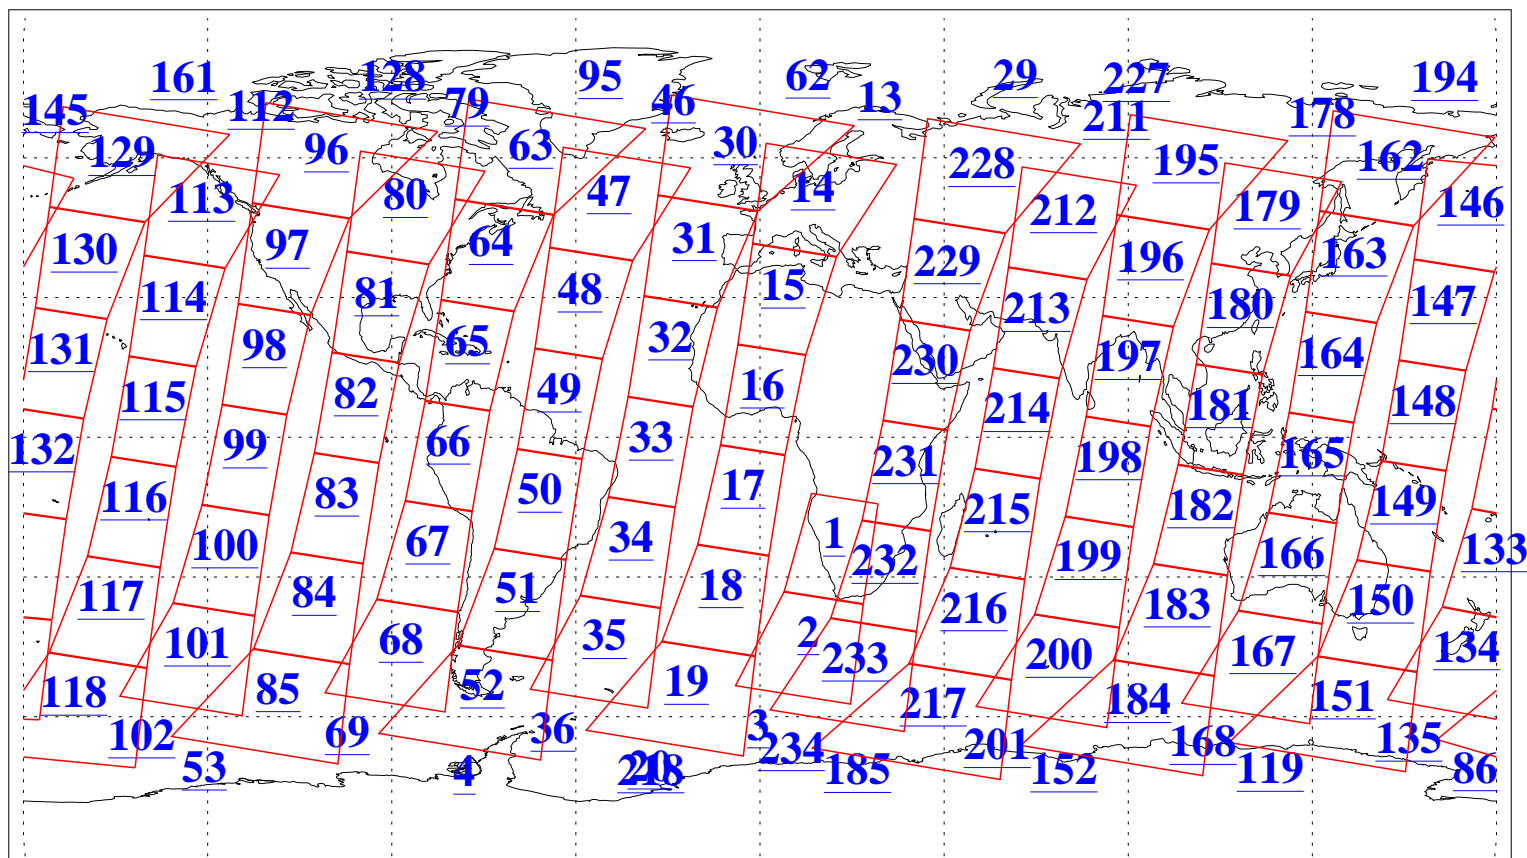

L1B Availability  
AMSU Granules: 240  
HSB Granules: 0  
AIRS Granules: 240

26 Jul 2015  
DoY 207  
Aqua Day 4831  
Granules: 1 to 120

Granules: 121 to 240

Legend: AMSU Available, HSB Available, AIRS Available

L1B Availability  
AMSU Granules: 240  
HSB Granules: 0  
AIRS Granules: 240

26 Jul 2015  
DoY 207  
Aqua Day 4831

Ascending Granules

Descending Granules

Legend: AMSU Available, HSB Available, AIRS Available

L1B Availability  
 AMSU Granules: 240  
 HSB Granules: 0  
 AIRS Granules: 240

26 Jul 2015  
 DoY 207  
 Aqua Day 4831

Northern Hemisphere Granules

Southern Hemisphere Granules

Legend: AMSU Available, HSB Available, AIRS Available