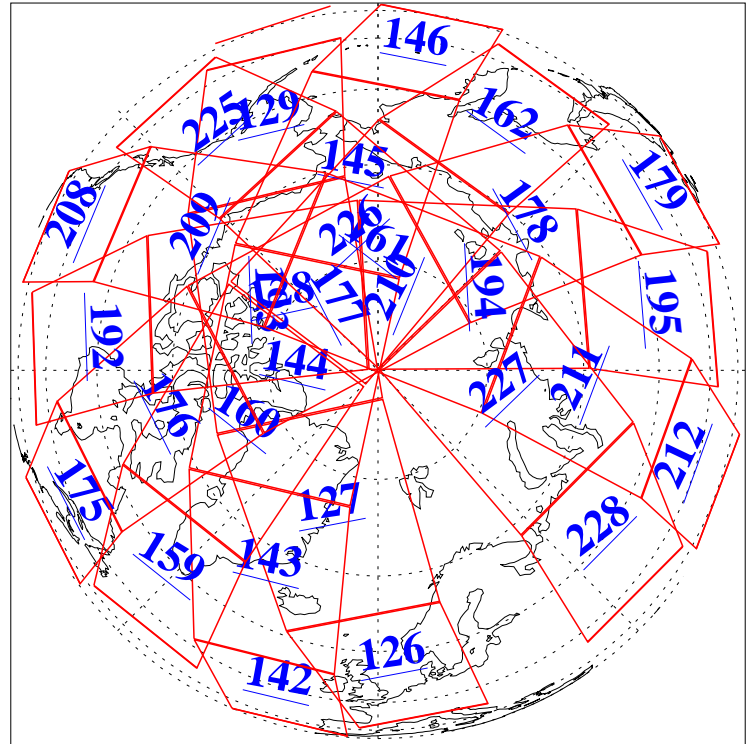

L1B Availability  
AMSU Granules: 240  
HSB Granules: 0  
AIRS Granules: 240

26 Jul 2015  
DoY 207  
Aqua Day 4831

Ascending Granules

Descending Granules

Legend: AMSU Available, HSB Available, AIRS Available

L1B Availability  
 AMSU Granules: 240  
 HSB Granules: 0  
 AIRS Granules: 240

26 Jul 2015  
 DoY 207  
 Aqua Day 4831

Northern Hemisphere Granules

Southern Hemisphere Granules

Legend: AMSU Available, HSB Available, AIRS Available