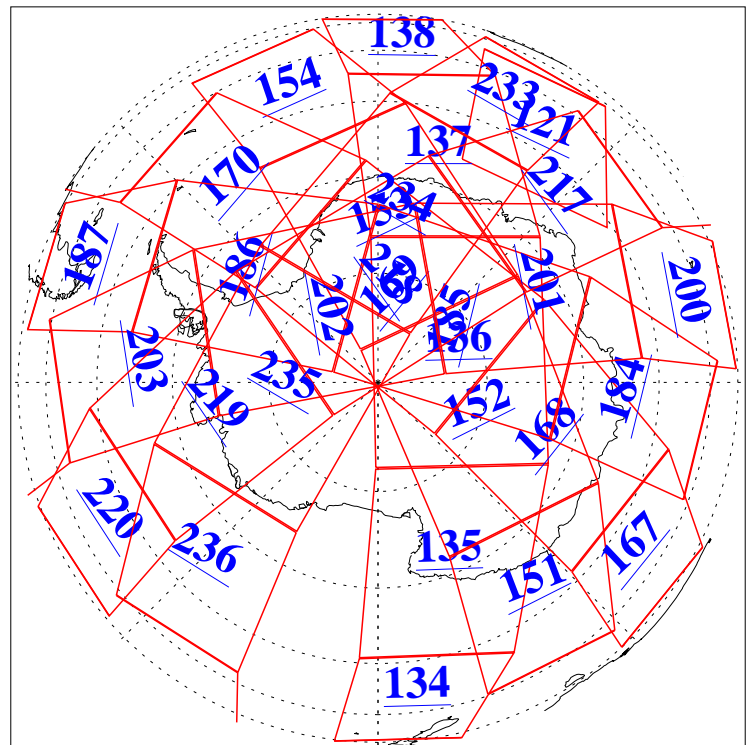

L1B Availability  
AMSU Granules: 240  
HSB Granules: 0  
AIRS Granules: 240

26 Jul 2015  
DoY 207  
Aqua Day 4831

Ascending Granules

Descending Granules

Legend: AMSU Available, HSB Available, AIRS Available

L1B Availability  
 AMSU Granules: 240  
 HSB Granules: 0  
 AIRS Granules: 240

26 Jul 2015  
 DoY 207  
 Aqua Day 4831

Northern Hemisphere Granules

Southern Hemisphere Granules

Legend: AMSU Available, HSB Available, AIRS Available