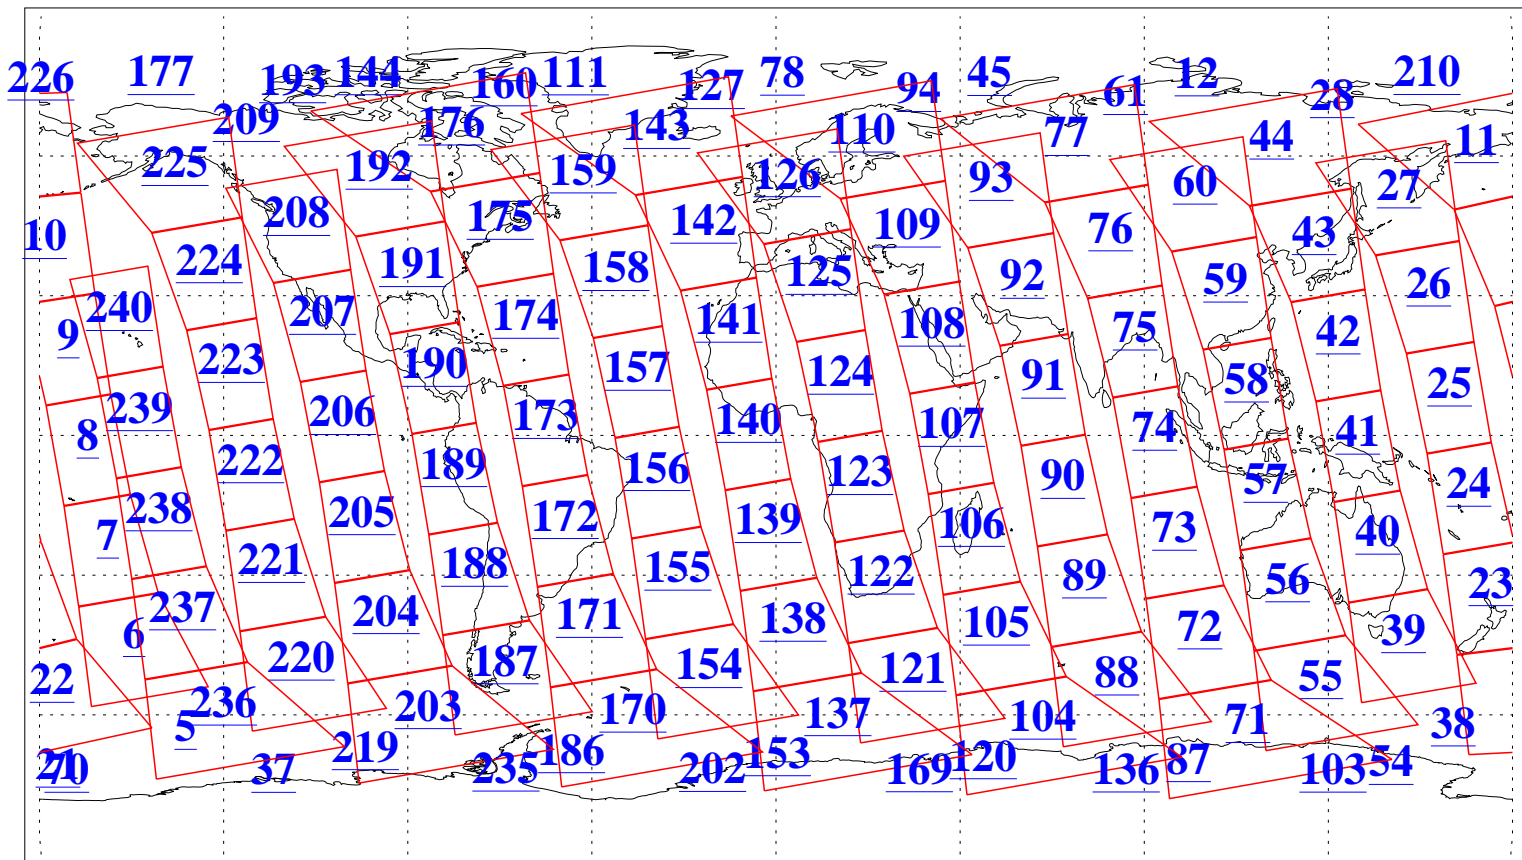

L1B Availability  
AMSU Granules: 240  
HSB Granules: 0  
AIRS Granules: 240

26 Jul 2015  
DoY 207  
Aqua Day 4831  
Granules: 1 to 120

Granules: 121 to 240

Legend: AMSU Available, HSB Available, AIRS Available

L1B Availability  
AMSU Granules: 240  
HSB Granules: 0  
AIRS Granules: 240

26 Jul 2015  
DoY 207  
Aqua Day 4831

Ascending Granules

Descending Granules

Legend: AMSU Available, HSB Available, AIRS Available

L1B Availability  
 AMSU Granules: 240  
 HSB Granules: 0  
 AIRS Granules: 240

26 Jul 2015  
 DoY 207  
 Aqua Day 4831

Northern Hemisphere Granules

Southern Hemisphere Granules

Legend: AMSU Available, HSB Available, AIRS Available