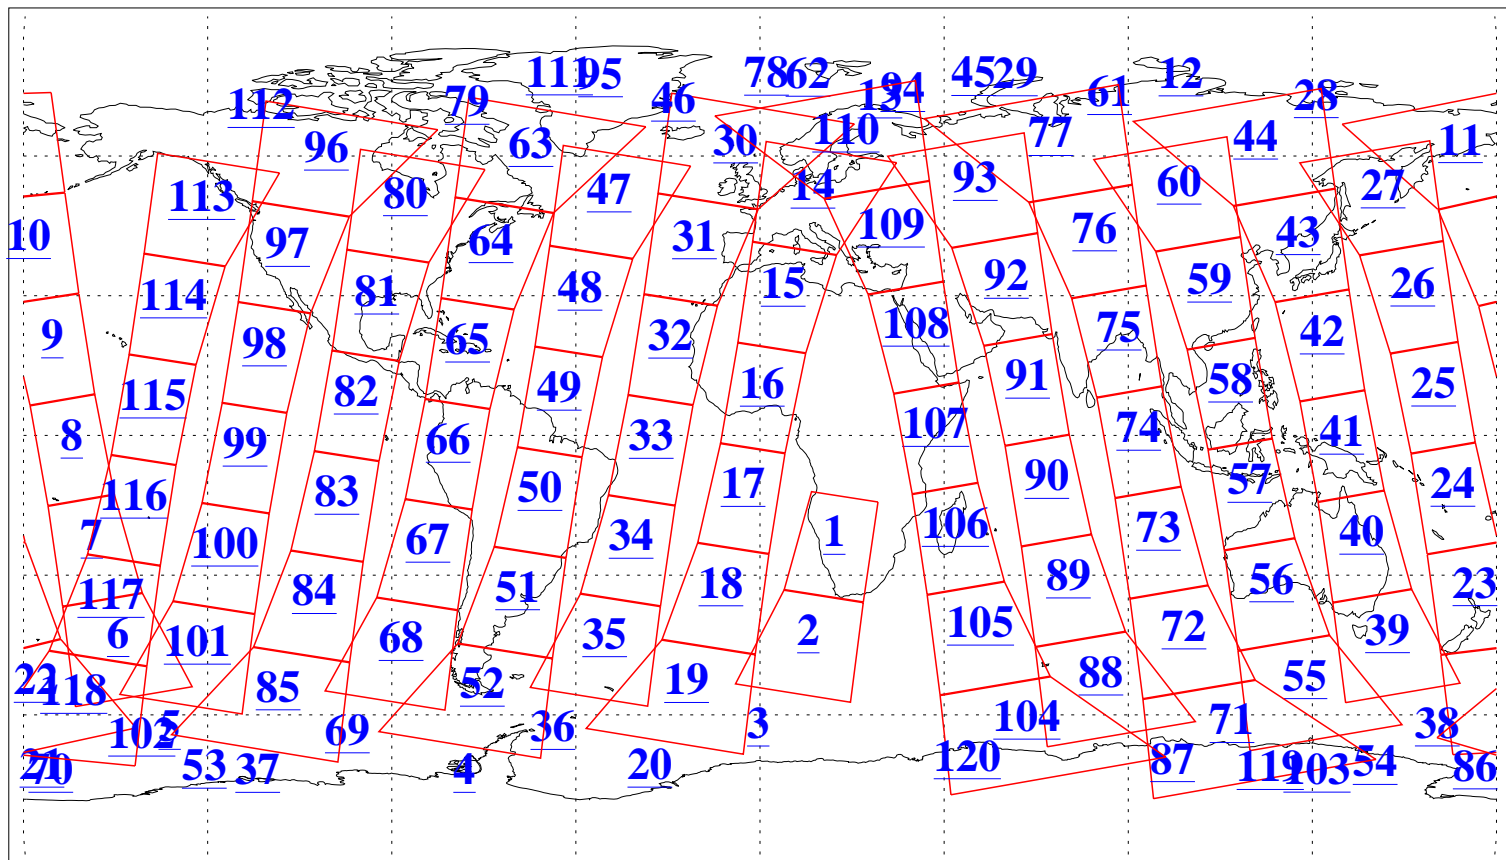

L1B Availability  
AMSU Granules: 240  
HSB Granules: 0  
AIRS Granules: 240

26 Jul 2015  
DoY 207  
Aqua Day 4831  
Granules: 1 to 120

Granules: 121 to 240

Legend: AMSU Available, HSB Available, AIRS Available

L1B Availability  
AMSU Granules: 240  
HSB Granules: 0  
AIRS Granules: 240

26 Jul 2015  
DoY 207  
Aqua Day 4831

Ascending Granules

Descending Granules

Legend: AMSU Available, HSB Available, AIRS Available

L1B Availability  
 AMSU Granules: 240  
 HSB Granules: 0  
 AIRS Granules: 240

26 Jul 2015  
 DoY 207  
 Aqua Day 4831

Northern Hemisphere Granules

Southern Hemisphere Granules

Legend: AMSU Available, HSB Available, AIRS Available