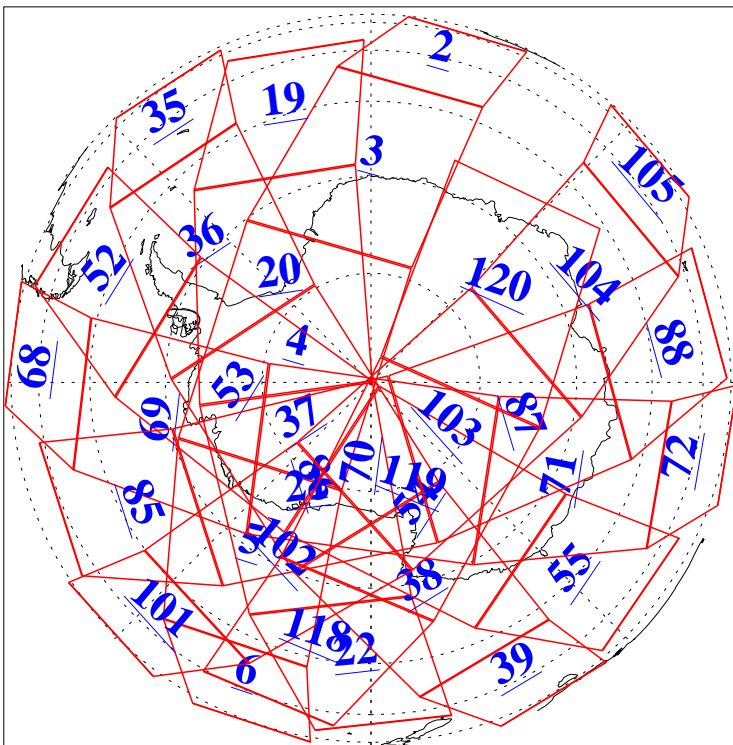

L1B Availability  
AMSU Granules: 240  
HSB Granules: 0  
AIRS Granules: 240

26 Jul 2015  
DoY 207  
Aqua Day 4831  
Granules: 1 to 120

Granules: 121 to 240

Legend: AMSU Available, HSB Available, AIRS Available

L1B Availability  
AMSU Granules: 240  
HSB Granules: 0  
AIRS Granules: 240

26 Jul 2015  
DoY 207  
Aqua Day 4831

Ascending Granules

Descending Granules

Legend: AMSU Available, HSB Available, AIRS Available

L1B Availability  
 AMSU Granules: 240  
 HSB Granules: 0  
 AIRS Granules: 240

26 Jul 2015  
 DoY 207  
 Aqua Day 4831

Northern Hemisphere Granules

Southern Hemisphere Granules

Legend: AMSU Available, HSB Available, AIRS Available