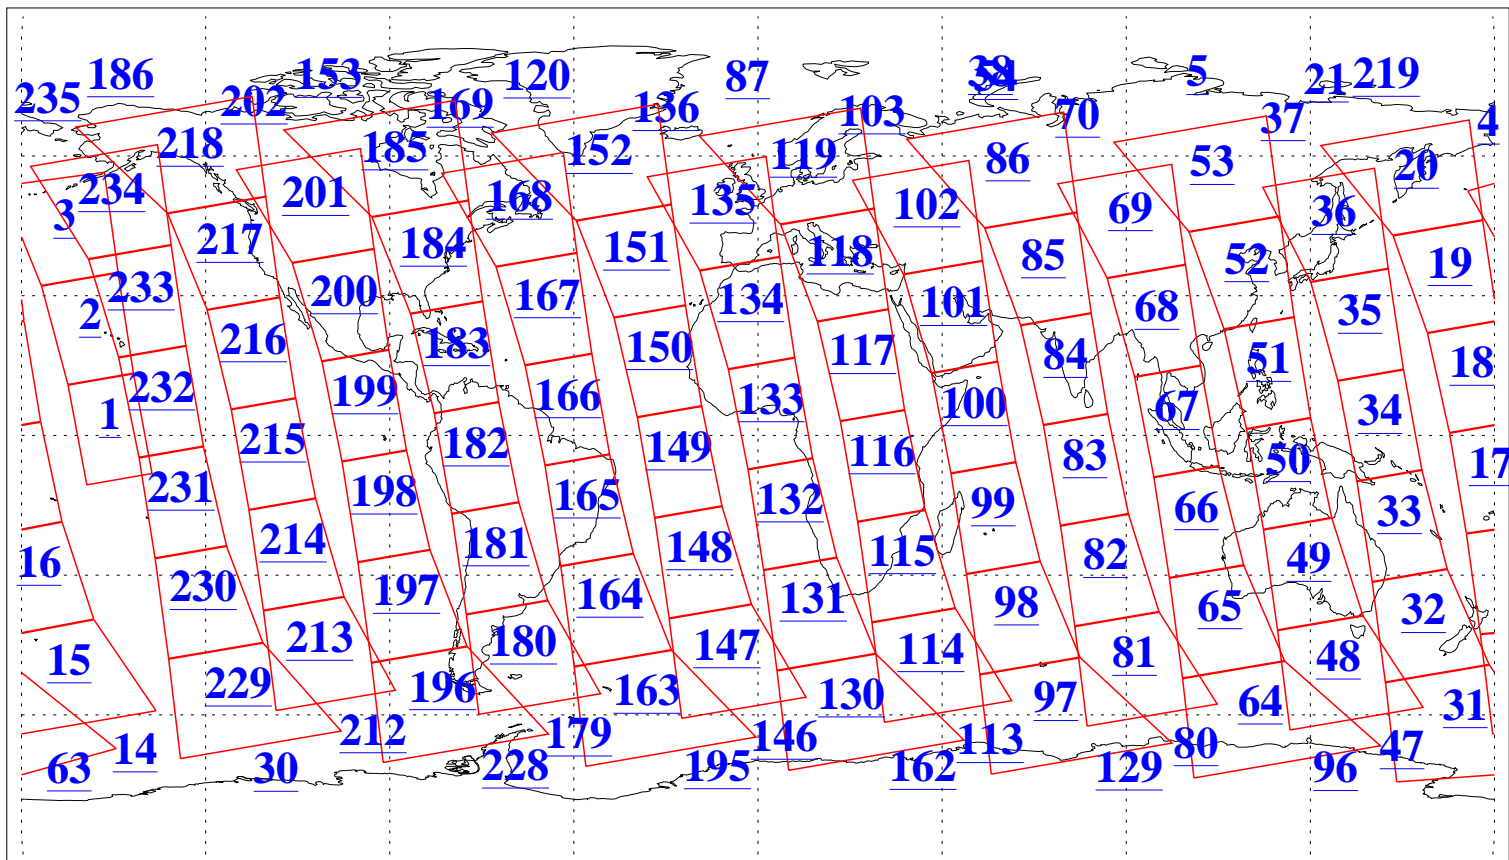

L1B Availability
AMSU Granules: 240
HSB Granules: 0
AIRS Granules: 240

25 Jul 2015
DoY 206
Aqua Day 4830
Granules: 1 to 120

Granules: 121 to 240

Legend: AMSU Available, HSB Available, AIRS Available

L1B Availability
AMSU Granules: 240
HSB Granules: 0
AIRS Granules: 240

25 Jul 2015
DoY 206
Aqua Day 4830

Ascending Granules

Descending Granules

Legend: AMSU Available, HSB Available, AIRS Available

L1B Availability
 AMSU Granules: 240
 HSB Granules: 0
 AIRS Granules: 240

25 Jul 2015
 DoY 206
 Aqua Day 4830

Northern Hemisphere Granules

Southern Hemisphere Granules

Legend: AMSU Available, HSB Available, AIRS Available