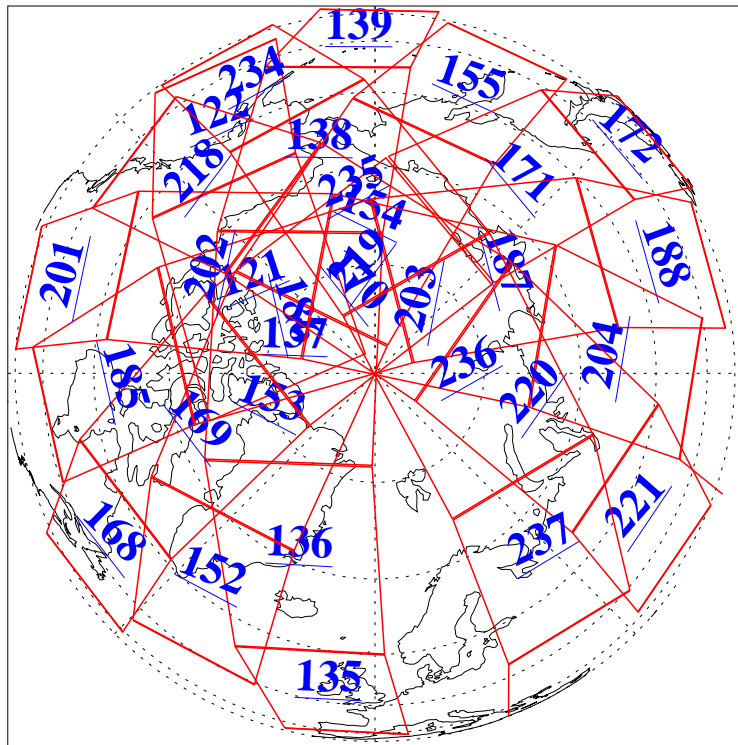

L1B Availability
AMSU Granules: 240
HSB Granules: 0
AIRS Granules: 240

25 Jul 2015
DoY 206
Aqua Day 4830
Granules: 1 to 120

Granules: 121 to 240

Legend: AMSU Available, HSB Available, AIRS Available

L1B Availability
AMSU Granules: 240
HSB Granules: 0
AIRS Granules: 240

25 Jul 2015
DoY 206
Aqua Day 4830

Ascending Granules

Descending Granules

Legend: AMSU Available, HSB Available, AIRS Available

L1B Availability
 AMSU Granules: 240
 HSB Granules: 0
 AIRS Granules: 240

25 Jul 2015
 DoY 206
 Aqua Day 4830

Northern Hemisphere Granules

Southern Hemisphere Granules

Legend: AMSU Available, HSB Available, AIRS Available