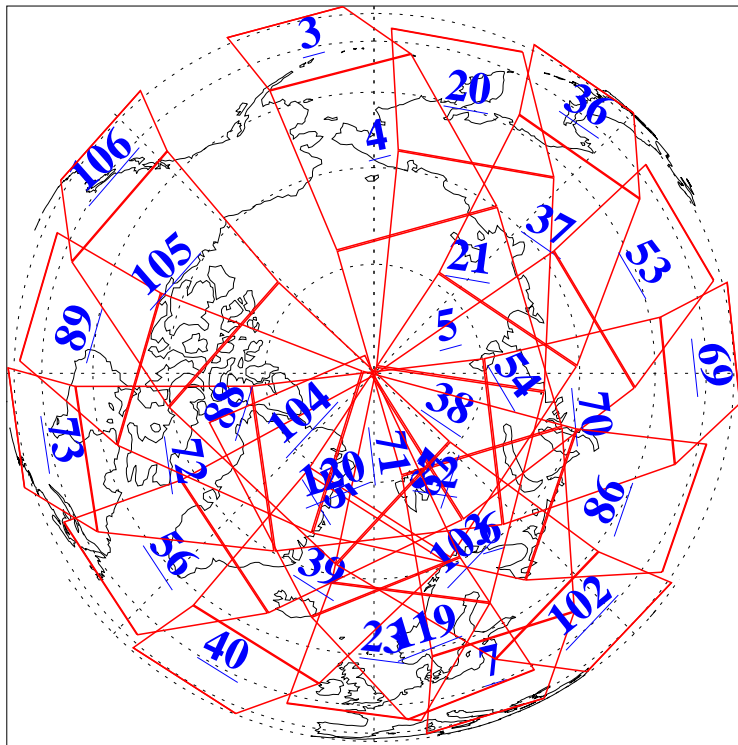

L1B Availability
AMSU Granules: 240
HSB Granules: 0
AIRS Granules: 240

25 Jul 2015
DoY 206
Aqua Day 4830
Granules: 1 to 120

Granules: 121 to 240

Legend: AMSU Available, HSB Available, AIRS Available

L1B Availability
AMSU Granules: 240
HSB Granules: 0
AIRS Granules: 240

25 Jul 2015
DoY 206
Aqua Day 4830

Ascending Granules

Descending Granules

Legend: AMSU Available, HSB Available, AIRS Available

L1B Availability
 AMSU Granules: 240
 HSB Granules: 0
 AIRS Granules: 240

25 Jul 2015
 DoY 206
 Aqua Day 4830

Northern Hemisphere Granules

Southern Hemisphere Granules

Legend: AMSU Available, HSB Available, AIRS Available