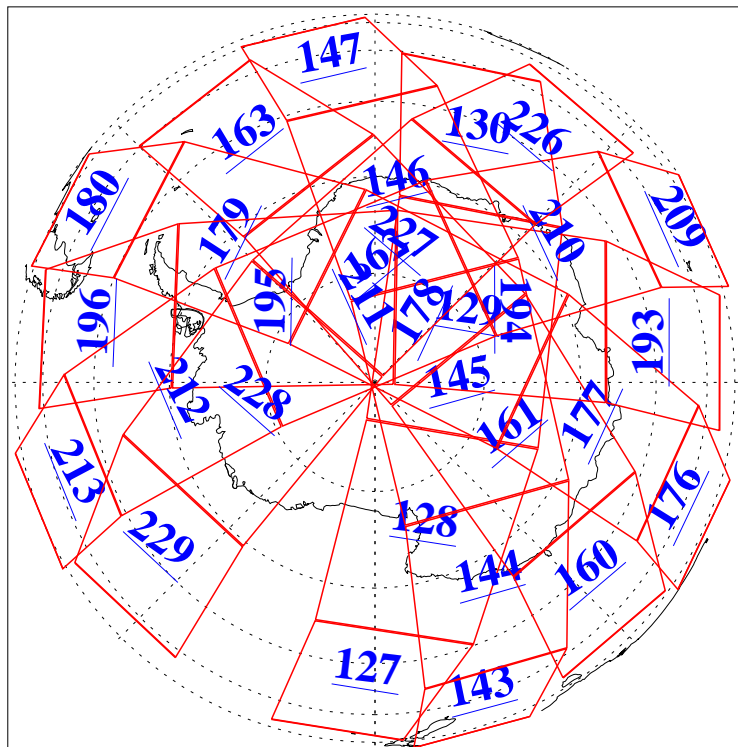

L1B Availability
AMSU Granules: 240
HSB Granules: 0
AIRS Granules: 240

25 Jul 2015
DoY 206
Aqua Day 4830
Granules: 1 to 120

Granules: 121 to 240

Legend: AMSU Available, HSB Available, AIRS Available

L1B Availability
AMSU Granules: 240
HSB Granules: 0
AIRS Granules: 240

25 Jul 2015
DoY 206
Aqua Day 4830

Ascending Granules

Descending Granules

Legend: AMSU Available, HSB Available, AIRS Available

L1B Availability
 AMSU Granules: 240
 HSB Granules: 0
 AIRS Granules: 240

25 Jul 2015
 DoY 206
 Aqua Day 4830

Northern Hemisphere Granules

Southern Hemisphere Granules

Legend: AMSU Available, HSB Available, AIRS Available