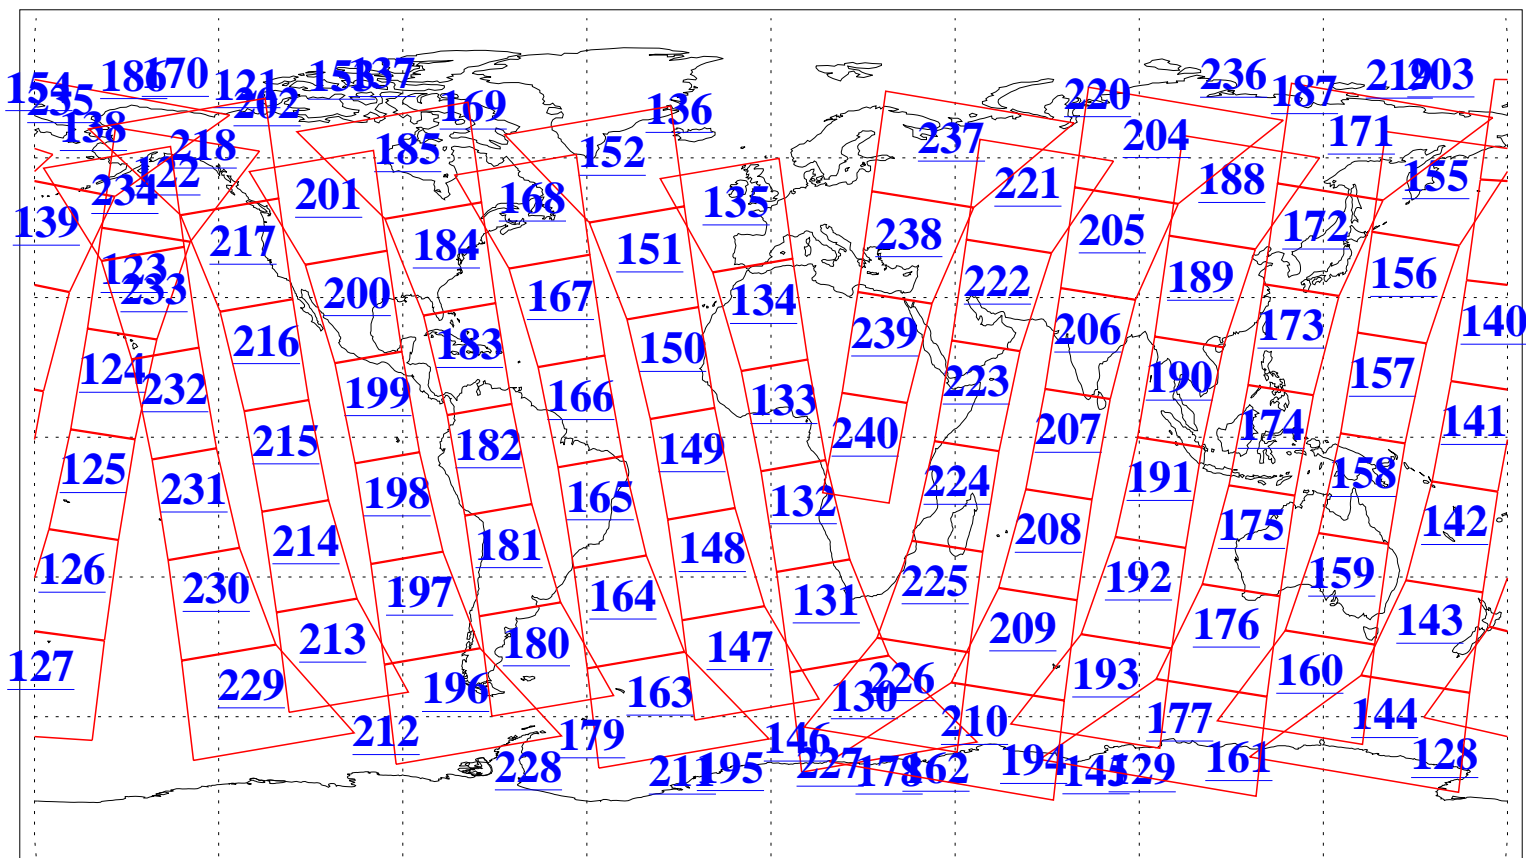

L1B Availability
AMSU Granules: 240
HSB Granules: 0
AIRS Granules: 240

25 Jul 2015
DoY 206
Aqua Day 4830
Granules: 1 to 120

Granules: 121 to 240

Legend: AMSU Available, HSB Available, AIRS Available

L1B Availability
AMSU Granules: 240
HSB Granules: 0
AIRS Granules: 240

25 Jul 2015
DoY 206
Aqua Day 4830

Ascending Granules

Descending Granules

Legend: AMSU Available, HSB Available, AIRS Available

L1B Availability
 AMSU Granules: 240
 HSB Granules: 0
 AIRS Granules: 240

25 Jul 2015
 DoY 206
 Aqua Day 4830

Northern Hemisphere Granules

Southern Hemisphere Granules

Legend: AMSU Available, HSB Available, AIRS Available