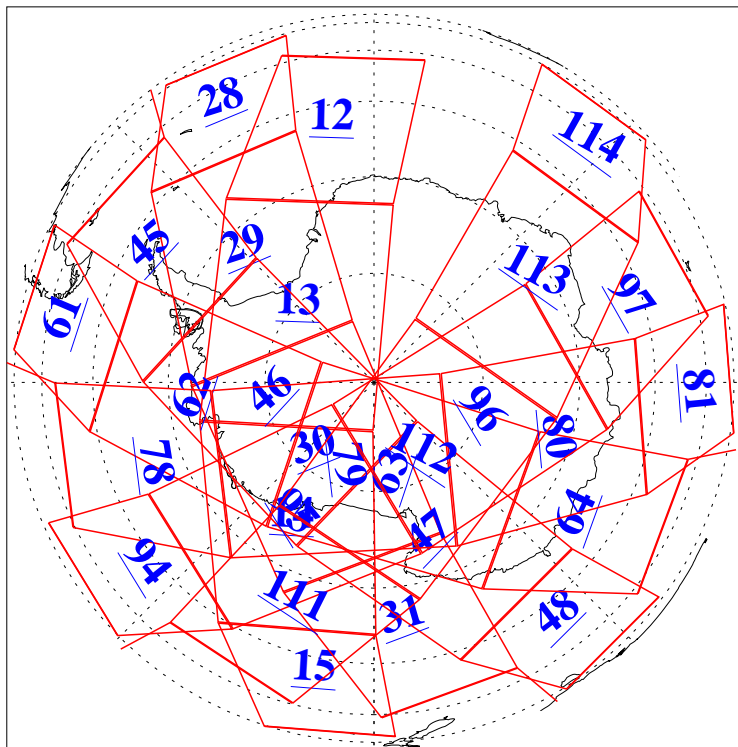

L1B Availability
AMSU Granules: 240
HSB Granules: 0
AIRS Granules: 240

25 Jul 2015
DoY 206
Aqua Day 4830
Granules: 1 to 120

Granules: 121 to 240

Legend: AMSU Available, HSB Available, AIRS Available

L1B Availability
AMSU Granules: 240
HSB Granules: 0
AIRS Granules: 240

25 Jul 2015
DoY 206
Aqua Day 4830

Ascending Granules

Descending Granules

Legend: AMSU Available, HSB Available, AIRS Available

L1B Availability
 AMSU Granules: 240
 HSB Granules: 0
 AIRS Granules: 240

25 Jul 2015
 DoY 206
 Aqua Day 4830

Northern Hemisphere Granules

Southern Hemisphere Granules

Legend: AMSU Available, HSB Available, AIRS Available