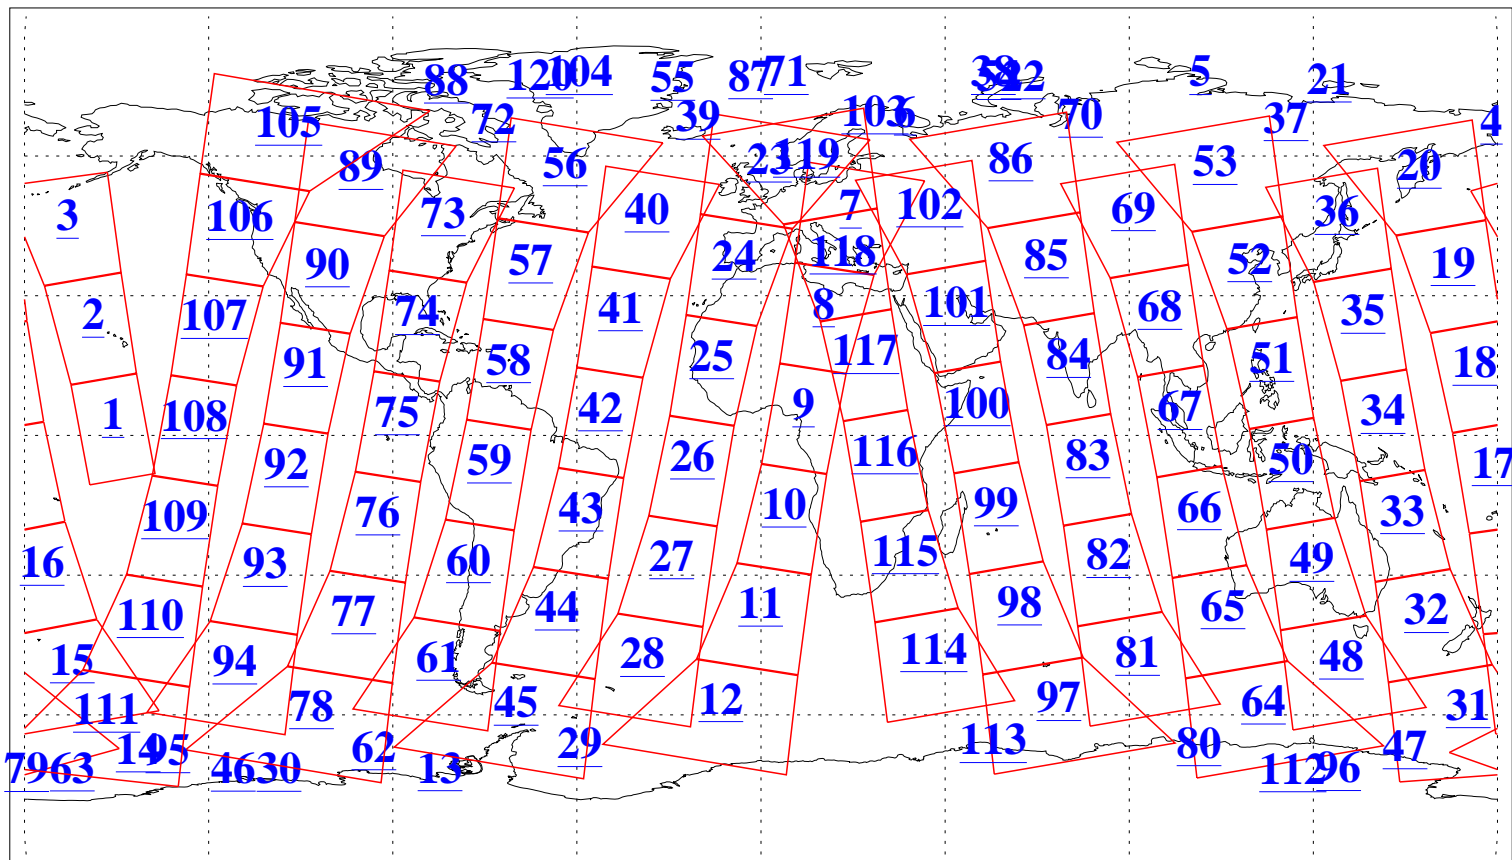

L1B Availability
AMSU Granules: 240
HSB Granules: 0
AIRS Granules: 240

25 Jul 2015
DoY 206
Aqua Day 4830
Granules: 1 to 120

Granules: 121 to 240

Legend: AMSU Available, HSB Available, AIRS Available

L1B Availability
AMSU Granules: 240
HSB Granules: 0
AIRS Granules: 240

25 Jul 2015
DoY 206
Aqua Day 4830

Ascending Granules

Descending Granules

Legend: AMSU Available, HSB Available, AIRS Available

L1B Availability
 AMSU Granules: 240
 HSB Granules: 0
 AIRS Granules: 240

25 Jul 2015
 DoY 206
 Aqua Day 4830

Northern Hemisphere Granules

Southern Hemisphere Granules

Legend: AMSU Available, HSB Available, AIRS Available