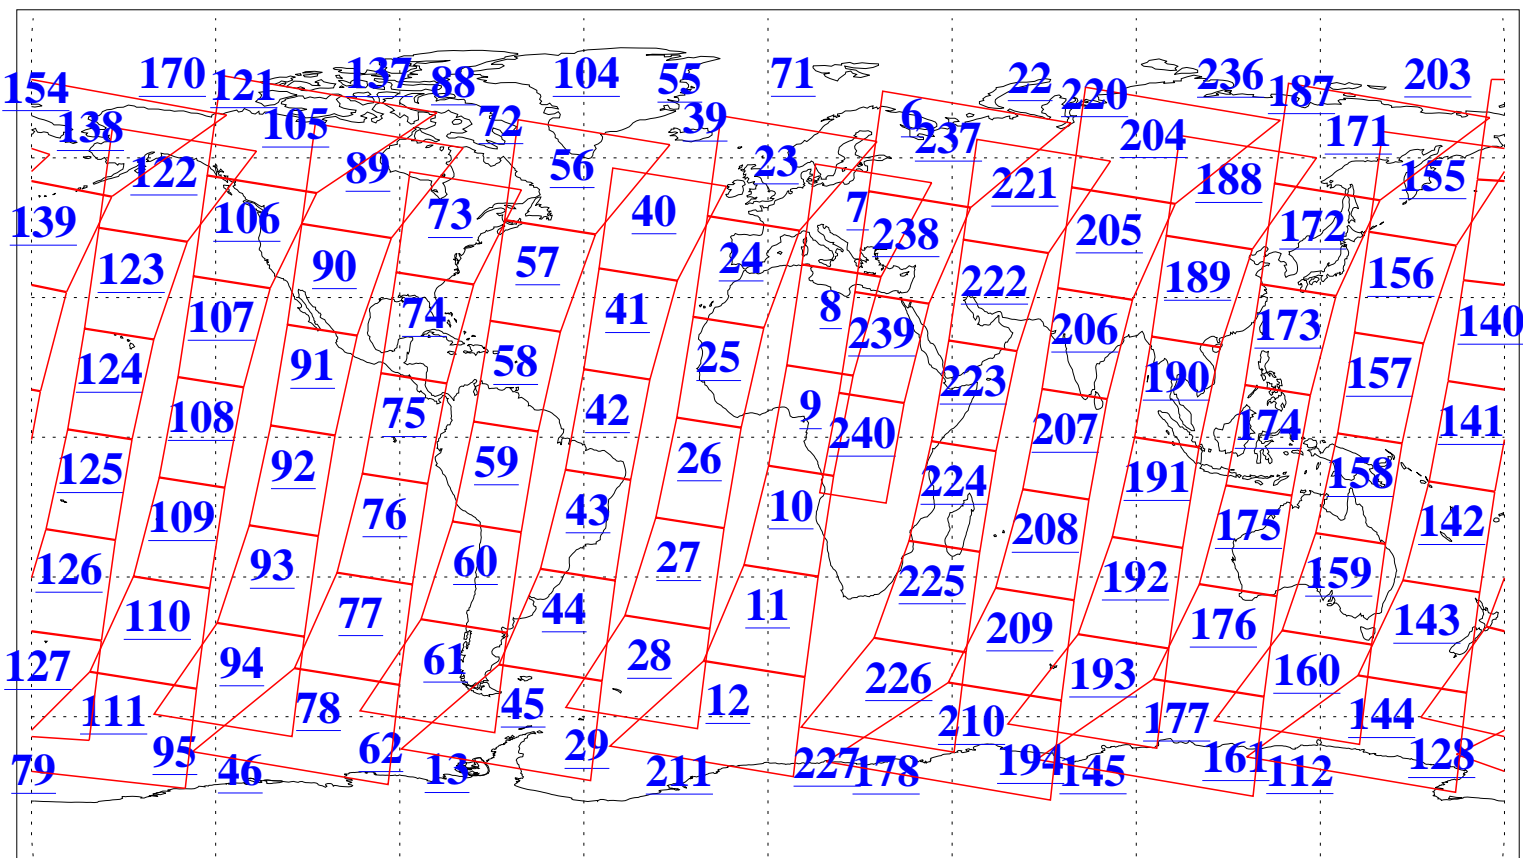

L1B Availability
AMSU Granules: 240
HSB Granules: 0
AIRS Granules: 240

25 Jul 2015
DoY 206
Aqua Day 4830
Granules: 1 to 120

Granules: 121 to 240

Legend: AMSU Available, HSB Available, AIRS Available

L1B Availability
AMSU Granules: 240
HSB Granules: 0
AIRS Granules: 240

25 Jul 2015
DoY 206
Aqua Day 4830

Ascending Granules

Descending Granules

Legend: AMSU Available, HSB Available, AIRS Available

L1B Availability
 AMSU Granules: 240
 HSB Granules: 0
 AIRS Granules: 240

25 Jul 2015
 DoY 206
 Aqua Day 4830

Northern Hemisphere Granules

Southern Hemisphere Granules

Legend: AMSU Available, HSB Available, AIRS Available