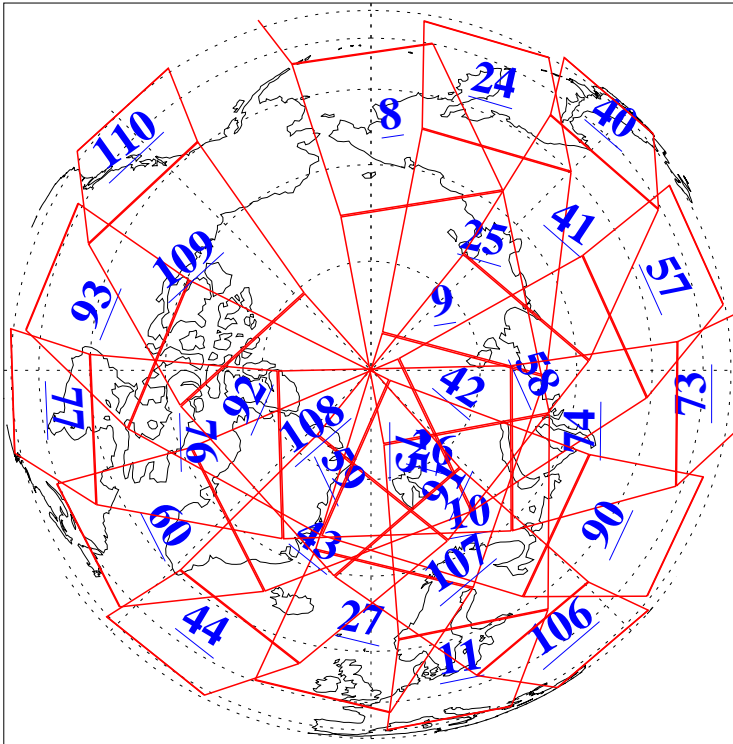

L1B Availability  
AMSU Granules: 240  
HSB Granules: 0  
AIRS Granules: 240

21 Jul 2015  
DoY 202  
Aqua Day 4826  
Granules: 1 to 120

Granules: 121 to 240

Legend: AMSU Available, HSB Available, AIRS Available

L1B Availability  
AMSU Granules: 240  
HSB Granules: 0  
AIRS Granules: 240

21 Jul 2015  
DoY 202  
Aqua Day 4826  
Ascending Granules

Descending Granules

Legend: AMSU Available, HSB Available, AIRS Available

L1B Availability  
 AMSU Granules: 240  
 HSB Granules: 0  
 AIRS Granules: 240

21 Jul 2015  
 DoY 202  
 Aqua Day 4826

Northern Hemisphere Granules

Southern Hemisphere Granules

Legend: AMSU Available, HSB Available, AIRS Available