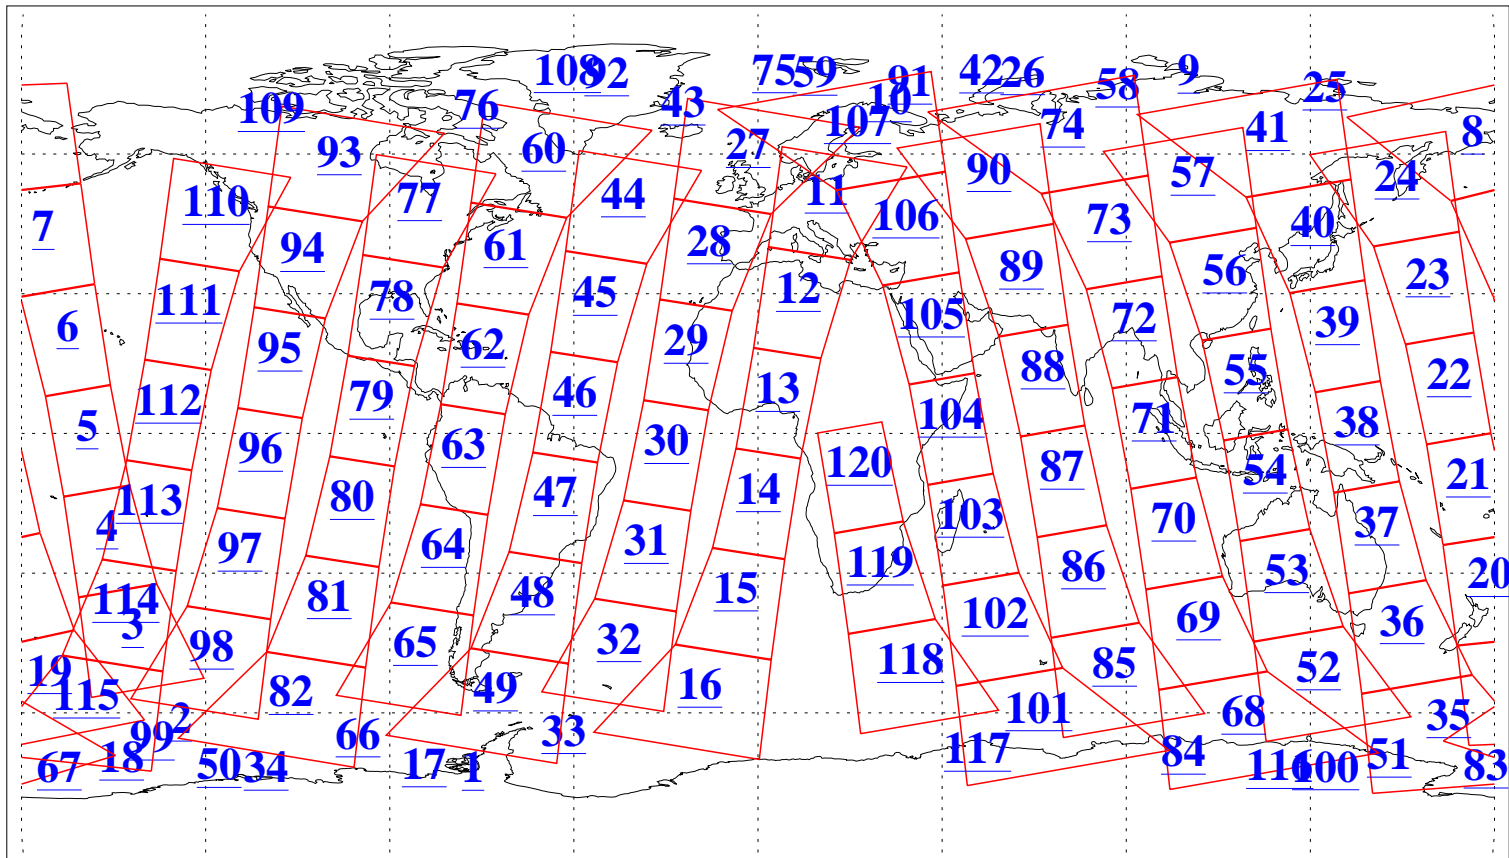

L1B Availability  
AMSU Granules: 240  
HSB Granules: 0  
AIRS Granules: 240

21 Jul 2015  
DoY 202  
Aqua Day 4826  
Granules: 1 to 120

Granules: 121 to 240

Legend: AMSU Available, HSB Available, AIRS Available

L1B Availability  
AMSU Granules: 240  
HSB Granules: 0  
AIRS Granules: 240

21 Jul 2015  
DoY 202  
Aqua Day 4826  
Ascending Granules

Descending Granules

Legend: AMSU Available, HSB Available, AIRS Available

L1B Availability  
 AMSU Granules: 240  
 HSB Granules: 0  
 AIRS Granules: 240

21 Jul 2015  
 DoY 202  
 Aqua Day 4826

Northern Hemisphere Granules

Southern Hemisphere Granules

Legend: AMSU Available, HSB Available, AIRS Available