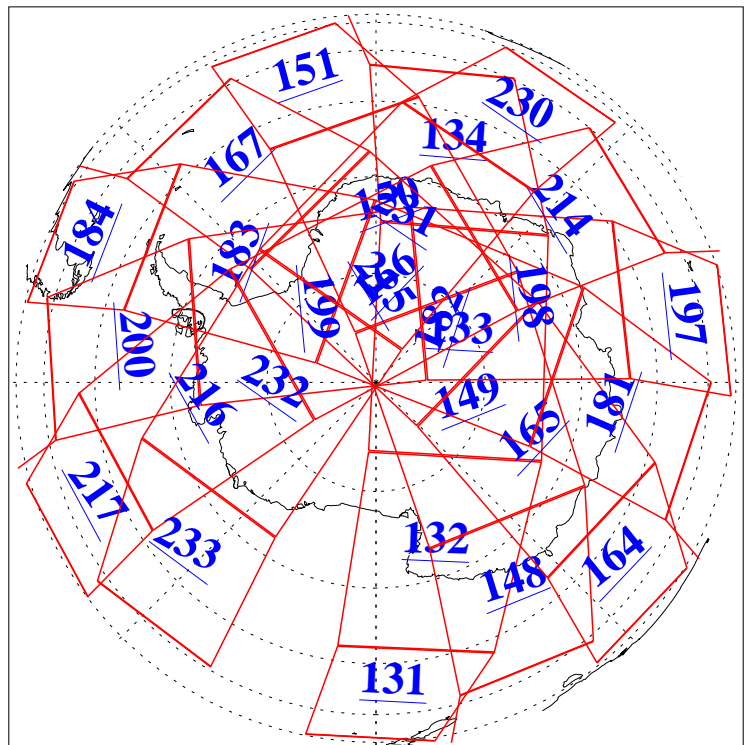

L1B Availability  
AMSU Granules: 240  
HSB Granules: 0  
AIRS Granules: 240

21 Jul 2015  
DoY 202  
Aqua Day 4826  
Ascending Granules

Descending Granules

Legend: AMSU Available, HSB Available, AIRS Available

L1B Availability  
 AMSU Granules: 240  
 HSB Granules: 0  
 AIRS Granules: 240

21 Jul 2015  
 DoY 202  
 Aqua Day 4826

Northern Hemisphere Granules

Southern Hemisphere Granules

Legend: AMSU Available, HSB Available, AIRS Available