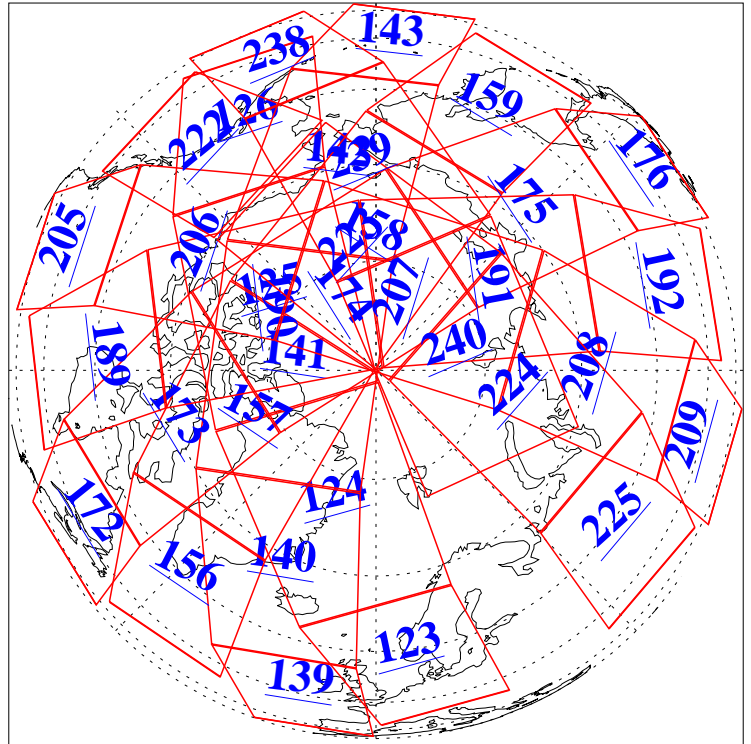

L1B Availability  
AMSU Granules: 240  
HSB Granules: 0  
AIRS Granules: 240

21 Jul 2015  
DoY 202  
Aqua Day 4826  
Granules: 1 to 120

Granules: 121 to 240

Legend: AMSU Available, HSB Available, AIRS Available

L1B Availability  
AMSU Granules: 240  
HSB Granules: 0  
AIRS Granules: 240

21 Jul 2015  
DoY 202  
Aqua Day 4826  
Ascending Granules

Descending Granules

Legend: AMSU Available, HSB Available, AIRS Available

L1B Availability  
 AMSU Granules: 240  
 HSB Granules: 0  
 AIRS Granules: 240

21 Jul 2015  
 DoY 202  
 Aqua Day 4826

Northern Hemisphere Granules

Southern Hemisphere Granules

Legend: AMSU Available, HSB Available, AIRS Available