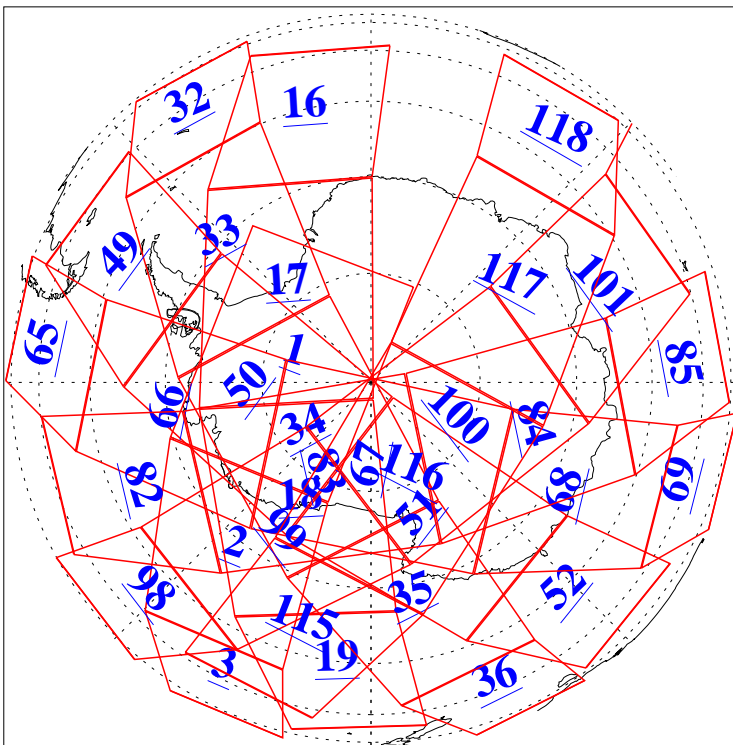

L1B Availability  
AMSU Granules: 240  
HSB Granules: 0  
AIRS Granules: 240

21 Jul 2015  
DoY 202  
Aqua Day 4826  
Granules: 1 to 120

Granules: 121 to 240

Legend: AMSU Available, HSB Available, AIRS Available

L1B Availability  
AMSU Granules: 240  
HSB Granules: 0  
AIRS Granules: 240

21 Jul 2015  
DoY 202  
Aqua Day 4826  
Ascending Granules

Descending Granules

Legend: AMSU Available, HSB Available, AIRS Available

L1B Availability  
 AMSU Granules: 240  
 HSB Granules: 0  
 AIRS Granules: 240

21 Jul 2015  
 DoY 202  
 Aqua Day 4826

Northern Hemisphere Granules

Southern Hemisphere Granules

Legend: AMSU Available, HSB Available, AIRS Available