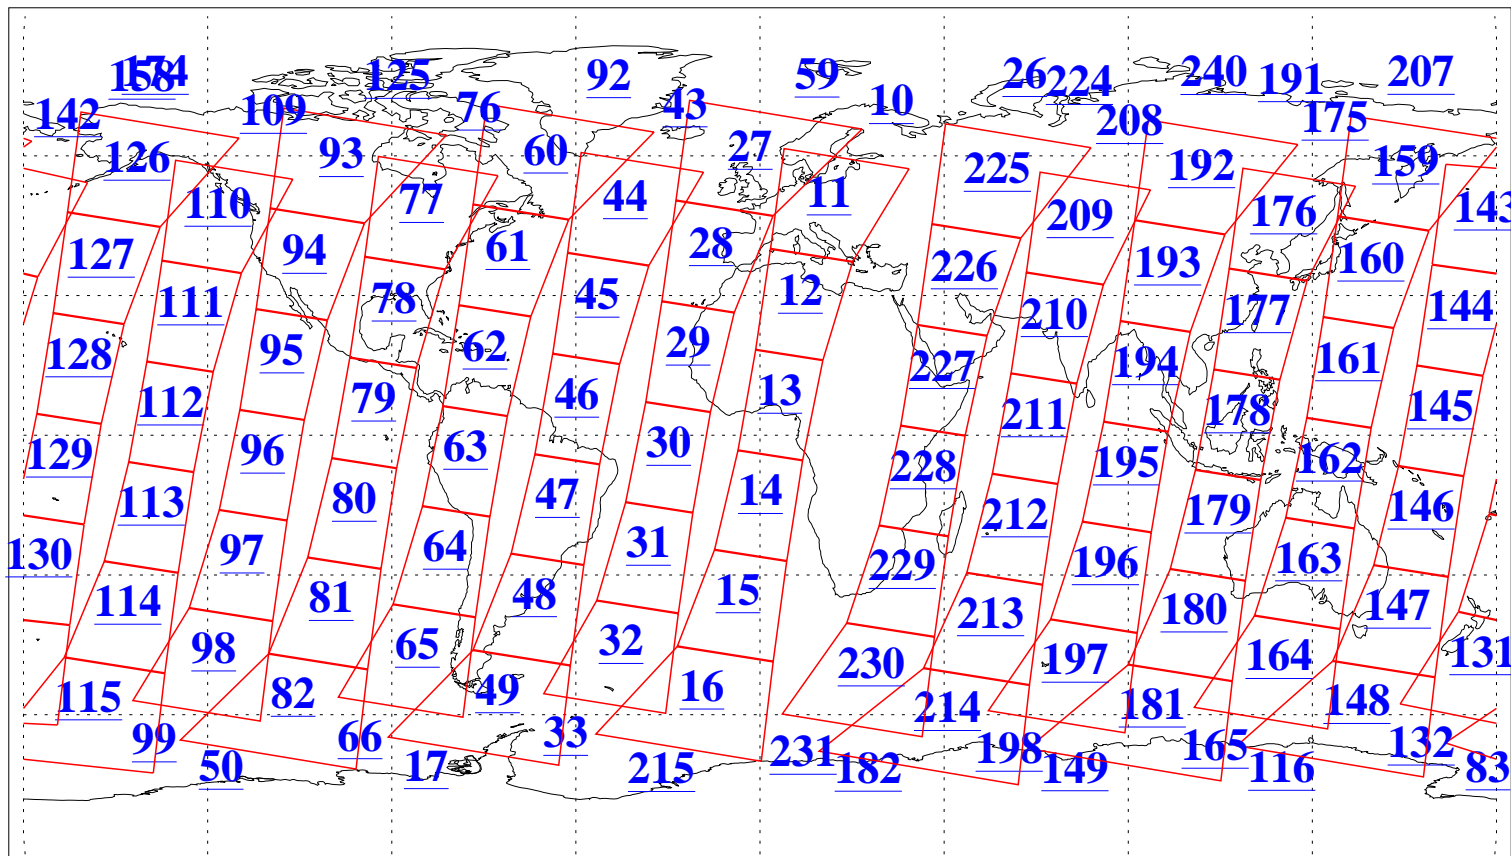

L1B Availability  
AMSU Granules: 240  
HSB Granules: 0  
AIRS Granules: 240

21 Jul 2015  
DoY 202  
Aqua Day 4826  
Granules: 1 to 120

Granules: 121 to 240

Legend: AMSU Available, HSB Available, AIRS Available

L1B Availability  
AMSU Granules: 240  
HSB Granules: 0  
AIRS Granules: 240

21 Jul 2015  
DoY 202  
Aqua Day 4826  
Ascending Granules

Descending Granules

Legend: AMSU Available, HSB Available, AIRS Available

L1B Availability  
 AMSU Granules: 240  
 HSB Granules: 0  
 AIRS Granules: 240

21 Jul 2015  
 DoY 202  
 Aqua Day 4826

Northern Hemisphere Granules

Southern Hemisphere Granules

Legend: AMSU Available, HSB Available, AIRS Available