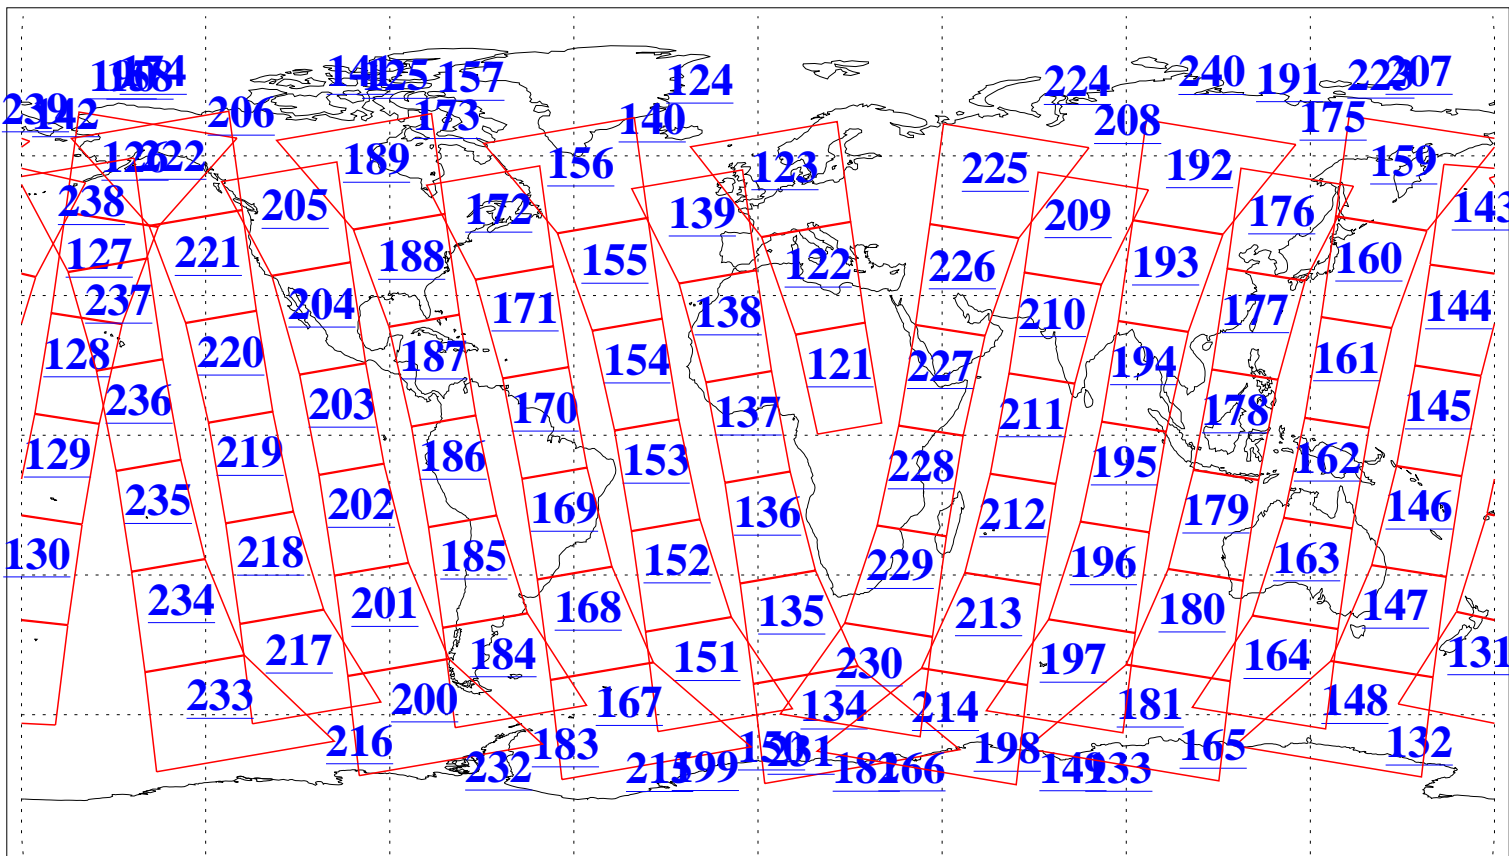

L1B Availability  
AMSU Granules: 240  
HSB Granules: 0  
AIRS Granules: 240

21 Jul 2015  
DoY 202  
Aqua Day 4826  
Granules: 1 to 120

Granules: 121 to 240

Legend: AMSU Available, HSB Available, AIRS Available

L1B Availability  
AMSU Granules: 240  
HSB Granules: 0  
AIRS Granules: 240

21 Jul 2015  
DoY 202  
Aqua Day 4826  
Ascending Granules

Descending Granules

Legend: AMSU Available, HSB Available, AIRS Available

L1B Availability  
 AMSU Granules: 240  
 HSB Granules: 0  
 AIRS Granules: 240

21 Jul 2015  
 DoY 202  
 Aqua Day 4826

Northern Hemisphere Granules

Southern Hemisphere Granules

Legend: AMSU Available, HSB Available, AIRS Available