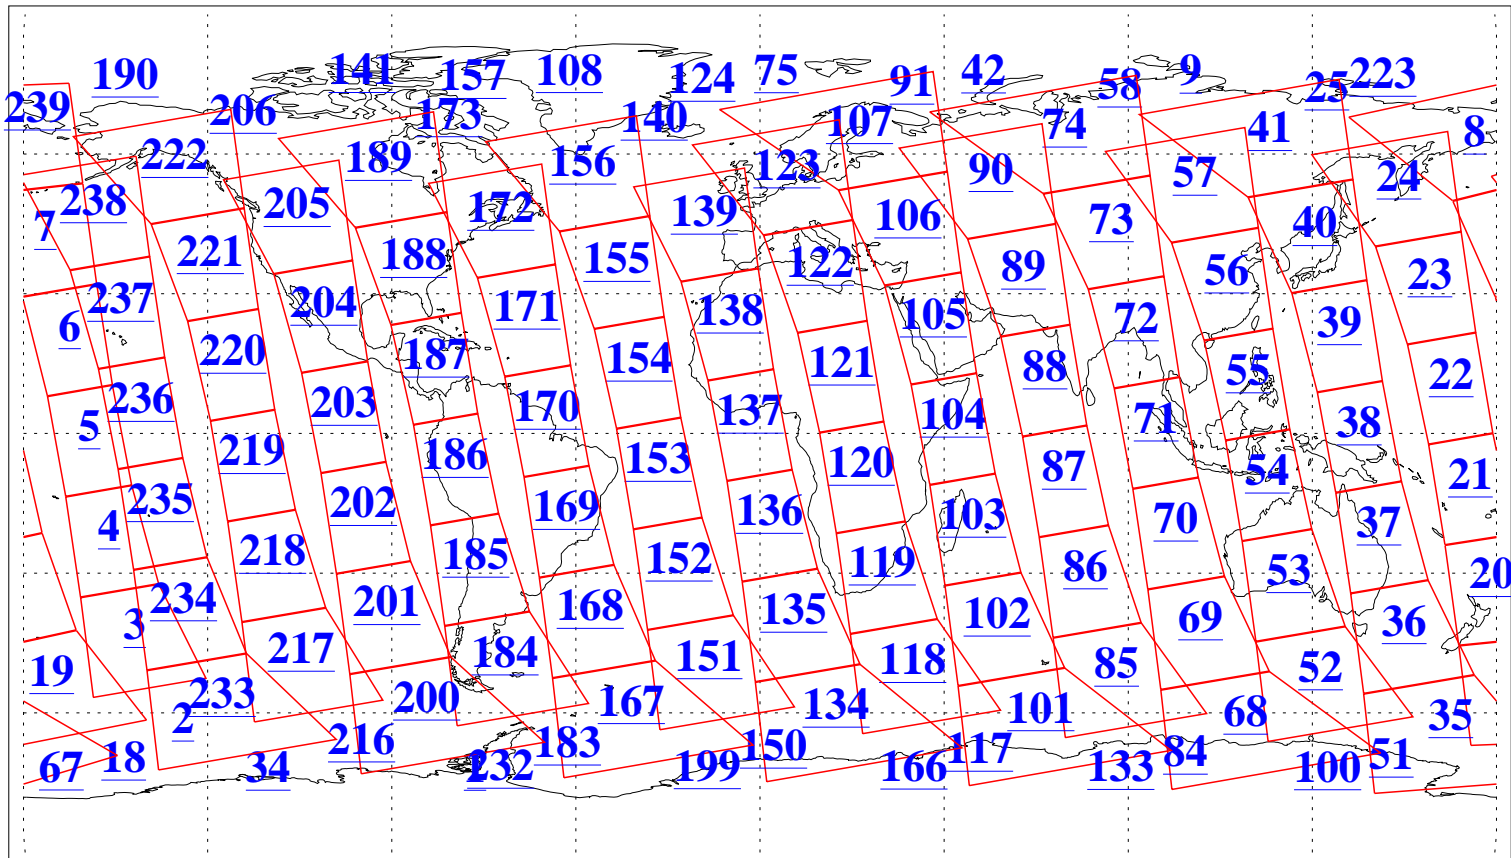

L1B Availability  
AMSU Granules: 240  
HSB Granules: 0  
AIRS Granules: 240

21 Jul 2015  
DoY 202  
Aqua Day 4826  
Granules: 1 to 120

Granules: 121 to 240

Legend: AMSU Available, HSB Available, AIRS Available

L1B Availability  
AMSU Granules: 240  
HSB Granules: 0  
AIRS Granules: 240

21 Jul 2015  
DoY 202  
Aqua Day 4826  
Ascending Granules

Descending Granules

Legend: AMSU Available, HSB Available, AIRS Available

L1B Availability  
 AMSU Granules: 240  
 HSB Granules: 0  
 AIRS Granules: 240

21 Jul 2015  
 DoY 202  
 Aqua Day 4826

Northern Hemisphere Granules

Southern Hemisphere Granules

Legend: AMSU Available, HSB Available, AIRS Available