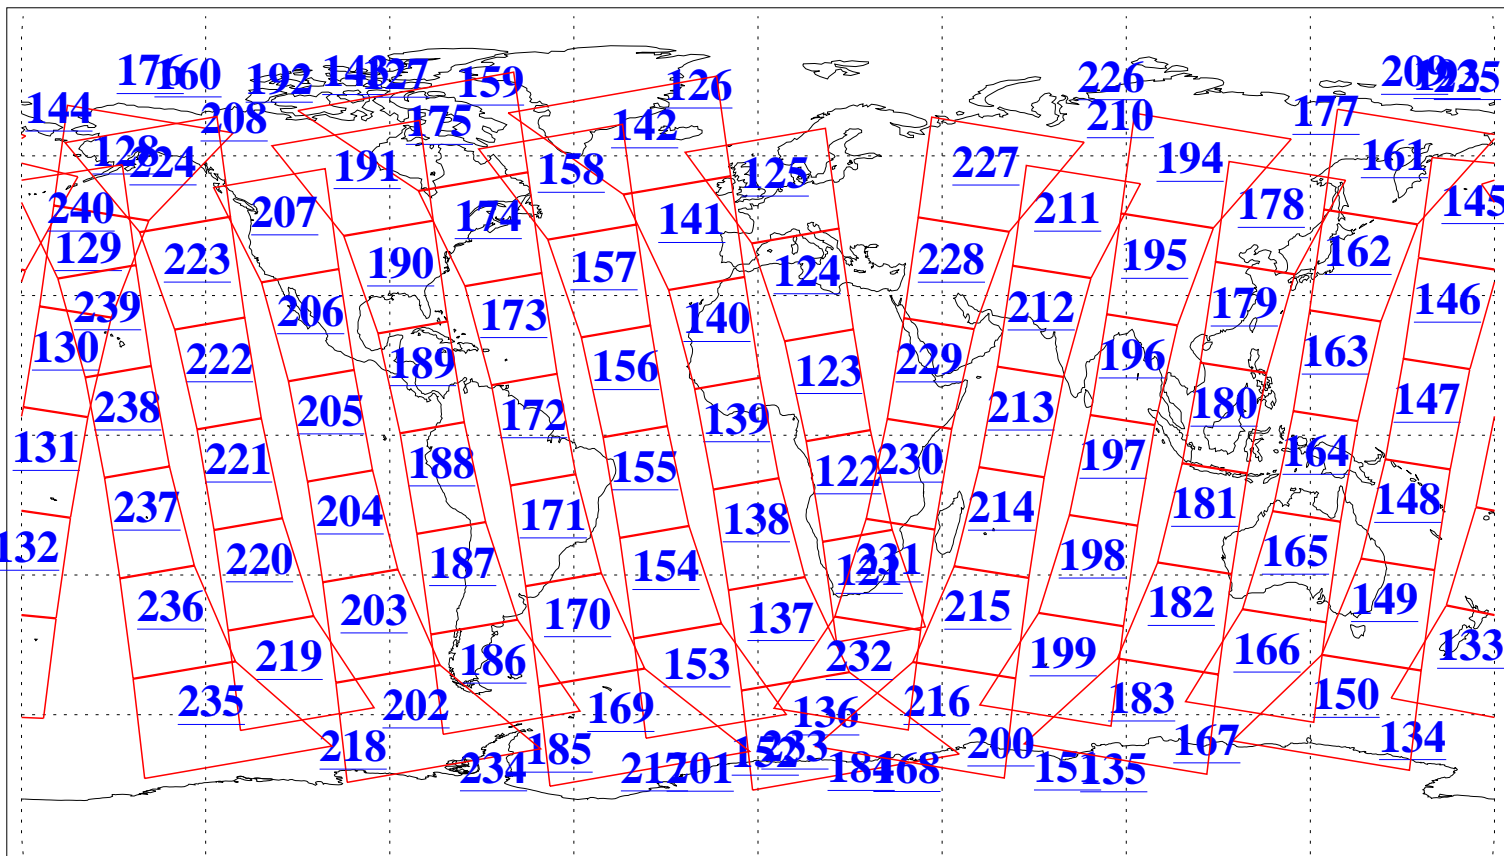

L1B Availability  
AMSU Granules: 240  
HSB Granules: 0  
AIRS Granules: 240

19 Jul 2015  
DoY 200  
Aqua Day 4824  
Granules: 1 to 120

Granules: 121 to 240

Legend: AMSU Available, HSB Available, AIRS Available

L1B Availability  
AMSU Granules: 240  
HSB Granules: 0  
AIRS Granules: 240

19 Jul 2015  
DoY 200  
Aqua Day 4824  
Ascending Granules

Descending Granules

Legend: AMSU Available, HSB Available, AIRS Available