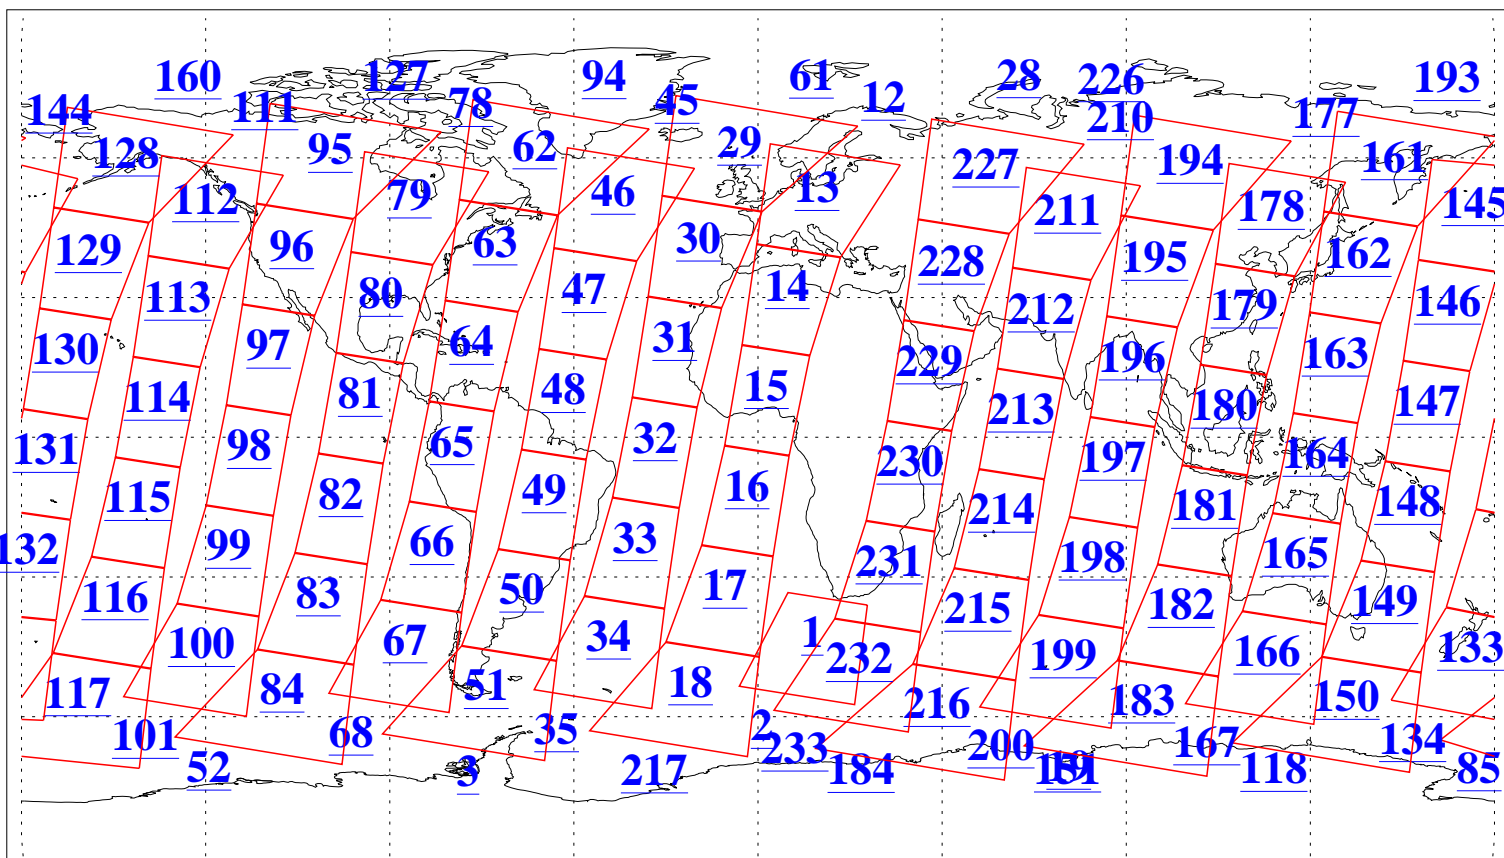

L1B Availability  
AMSU Granules: 240  
HSB Granules: 0  
AIRS Granules: 240

19 Jul 2015  
DoY 200  
Aqua Day 4824  
Granules: 1 to 120

Granules: 121 to 240

Legend: AMSU Available, HSB Available, AIRS Available

L1B Availability  
AMSU Granules: 240  
HSB Granules: 0  
AIRS Granules: 240

19 Jul 2015  
DoY 200  
Aqua Day 4824  
Ascending Granules

Descending Granules

Legend: AMSU Available, HSB Available, AIRS Available