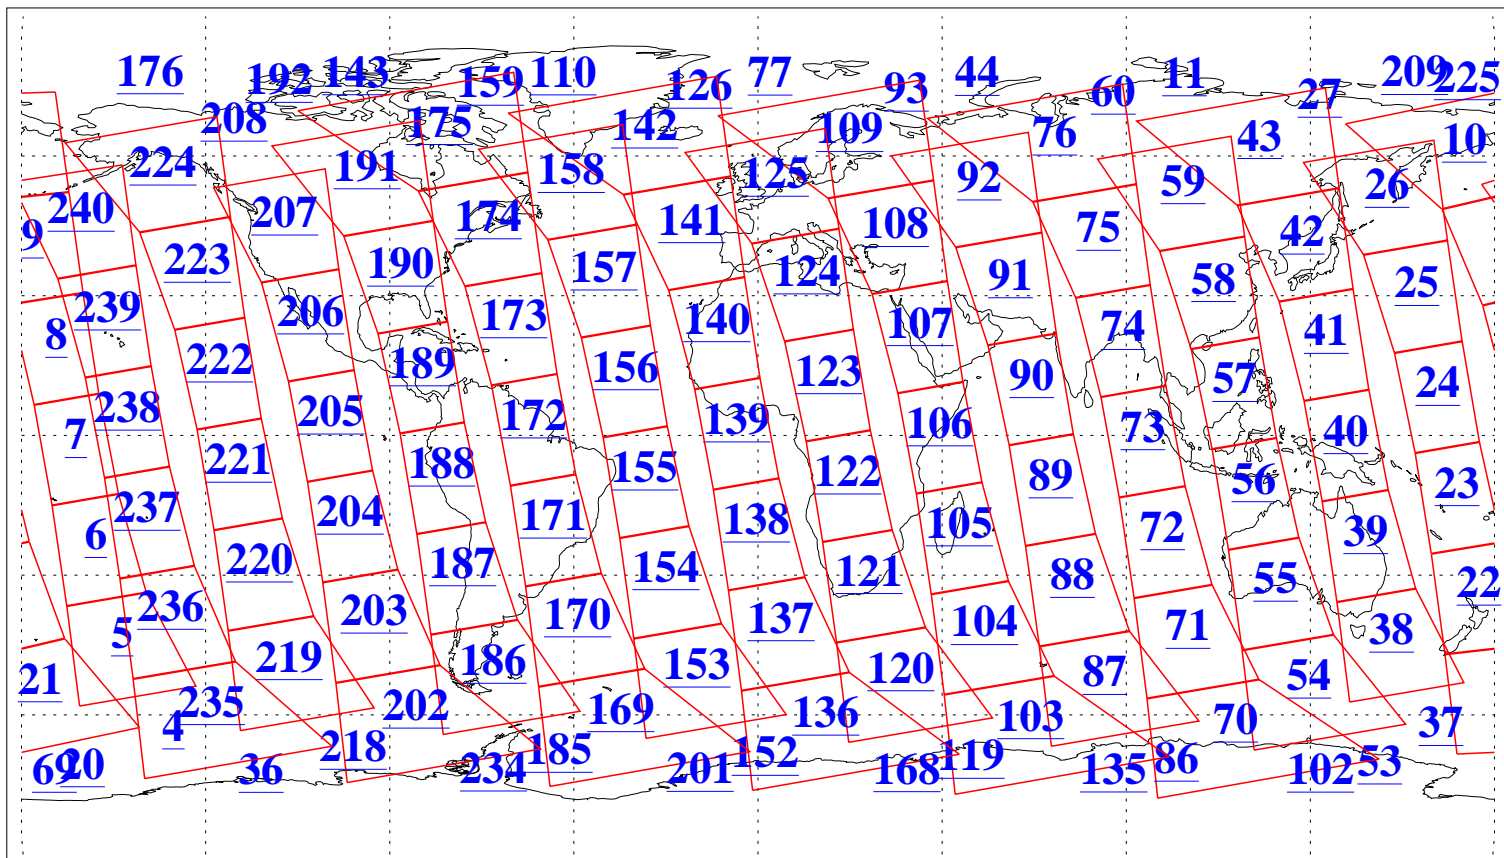

L1B Availability  
AMSU Granules: 240  
HSB Granules: 0  
AIRS Granules: 240

19 Jul 2015  
DoY 200  
Aqua Day 4824  
Granules: 1 to 120

Granules: 121 to 240

Legend: AMSU Available, HSB Available, AIRS Available

L1B Availability  
AMSU Granules: 240  
HSB Granules: 0  
AIRS Granules: 240

19 Jul 2015  
DoY 200  
Aqua Day 4824  
Ascending Granules

Descending Granules

Legend: AMSU Available, HSB Available, AIRS Available