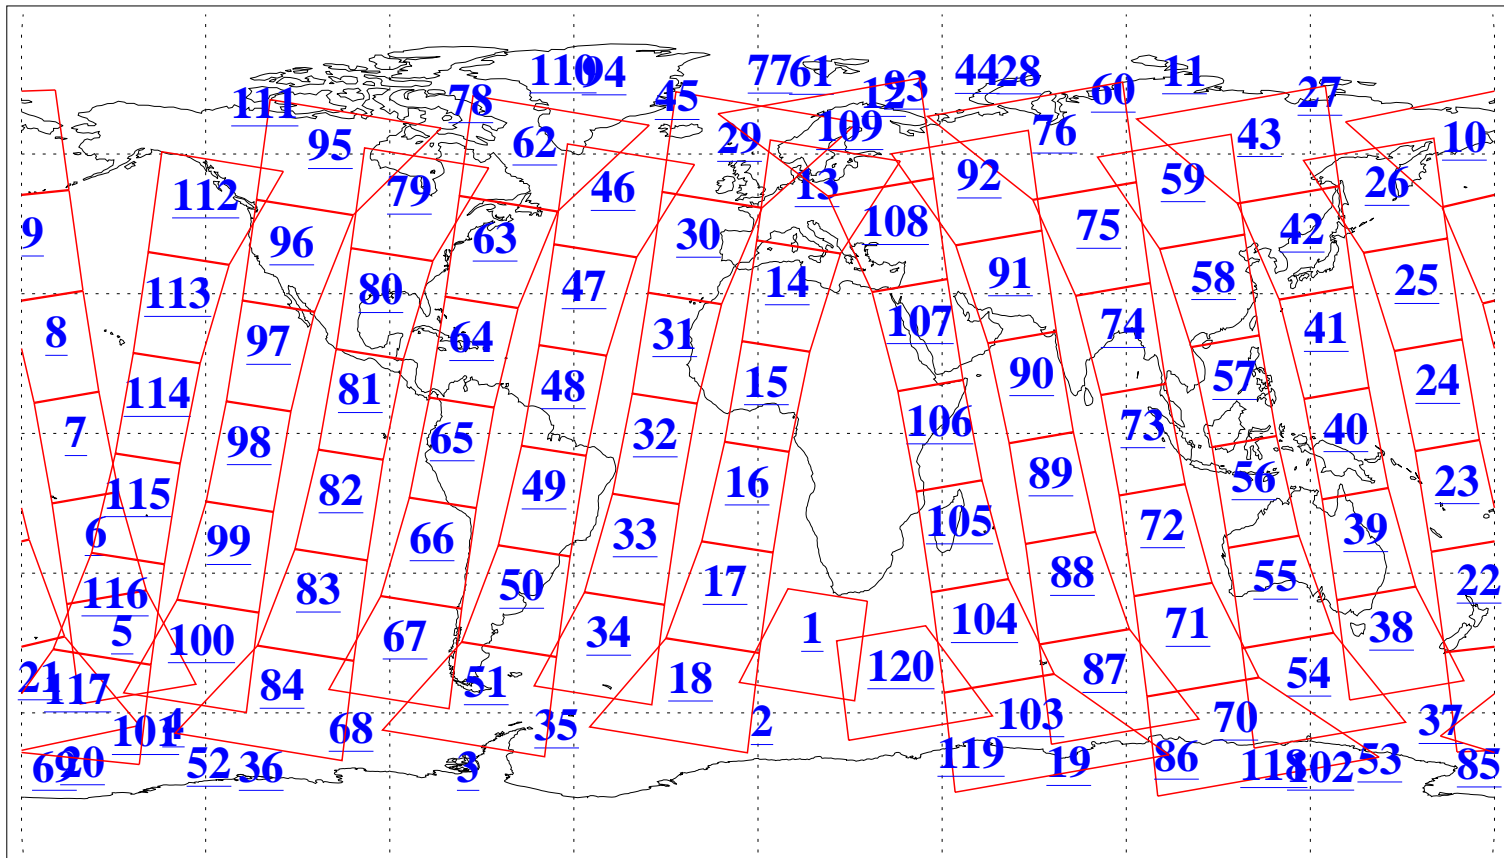

L1B Availability  
AMSU Granules: 240  
HSB Granules: 0  
AIRS Granules: 240

19 Jul 2015  
DoY 200  
Aqua Day 4824  
Granules: 1 to 120

Granules: 121 to 240

Legend: AMSU Available, HSB Available, AIRS Available

L1B Availability  
AMSU Granules: 240  
HSB Granules: 0  
AIRS Granules: 240

19 Jul 2015  
DoY 200  
Aqua Day 4824  
Ascending Granules

Descending Granules

Legend: AMSU Available, HSB Available, AIRS Available