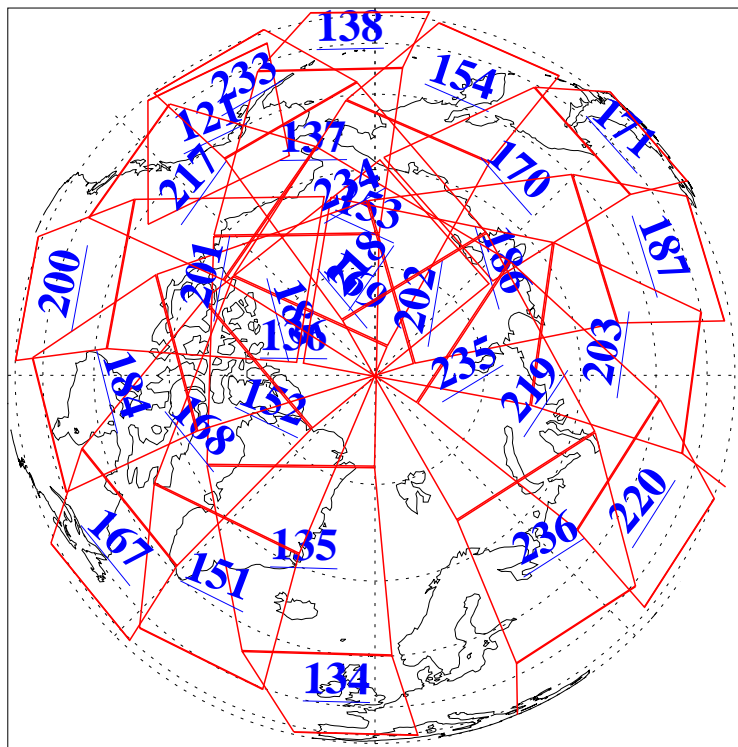

18 Jul 2015
DoY 199
Aqua Day 4823

Ascending Granules

Descending Granules

Legend: AMSU Available, HSB Available, AIRS Available

L1B Availability
AMSU Granules: 240
HSB Granules: 0
AIRS Granules: 240

18 Jul 2015
DoY 199
Aqua Day 4823

Northern Hemisphere Granules

Southern Hemisphere Granules

Legend: AMSU Available, HSB Available, AIRS Available