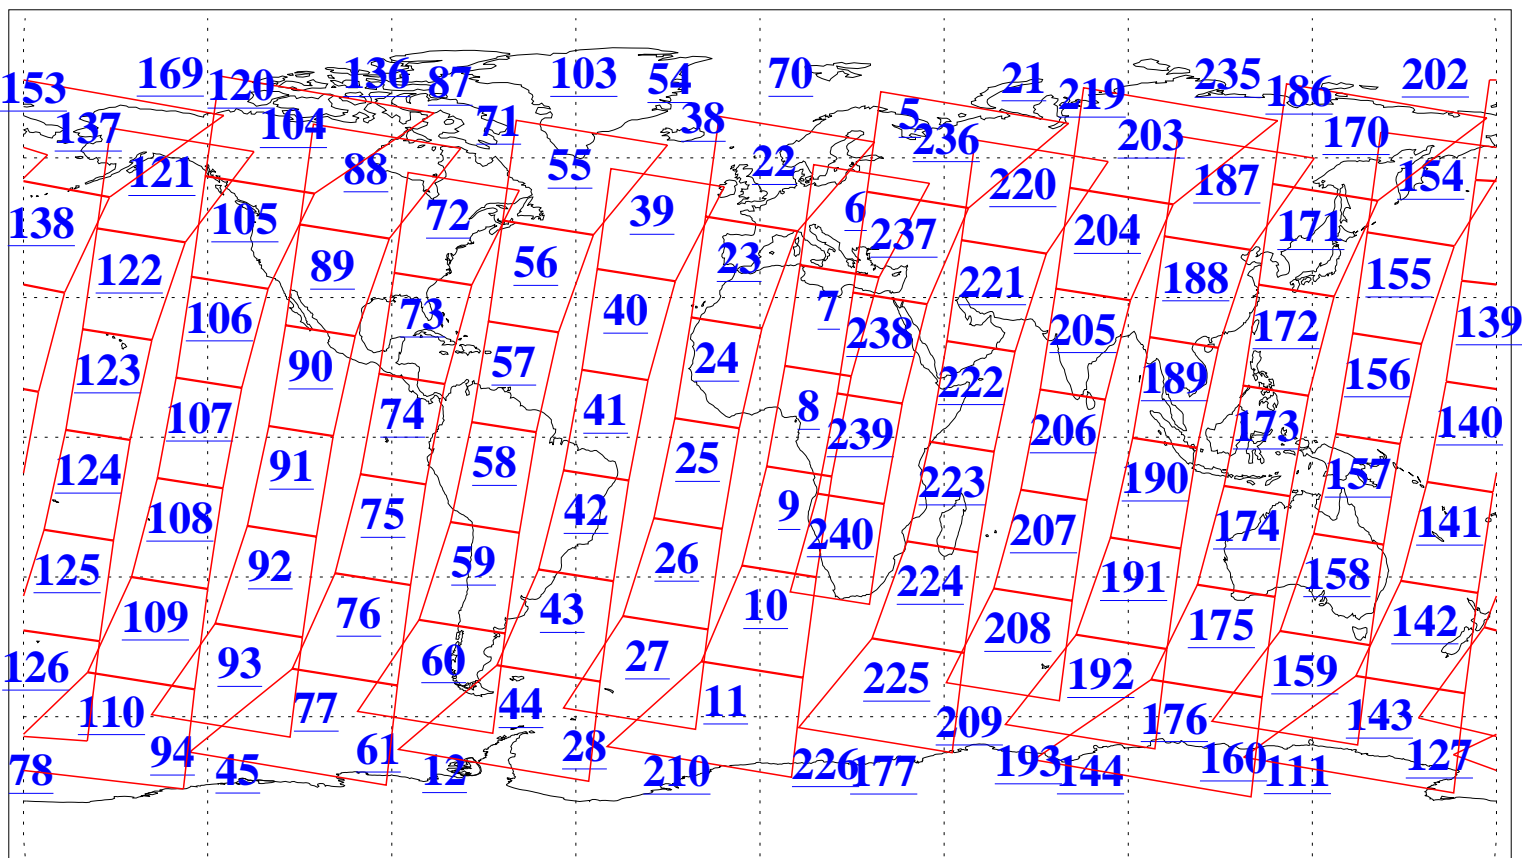

L1B Availability
AMSU Granules: 240
HSB Granules: 0
AIRS Granules: 240

18 Jul 2015
DoY 199
Aqua Day 4823
Granules: 1 to 120

Granules: 121 to 240

Legend: AMSU Available, HSB Available, AIRS Available

L1B Availability
AMSU Granules: 240
HSB Granules: 0
AIRS Granules: 240

18 Jul 2015
DoY 199
Aqua Day 4823

Ascending Granules

Descending Granules

Legend: AMSU Available, HSB Available, AIRS Available

L1B Availability
AMSU Granules: 240
HSB Granules: 0
AIRS Granules: 240

18 Jul 2015
DoY 199
Aqua Day 4823

Northern Hemisphere Granules

Southern Hemisphere Granules

Legend: AMSU Available, HSB Available, AIRS Available