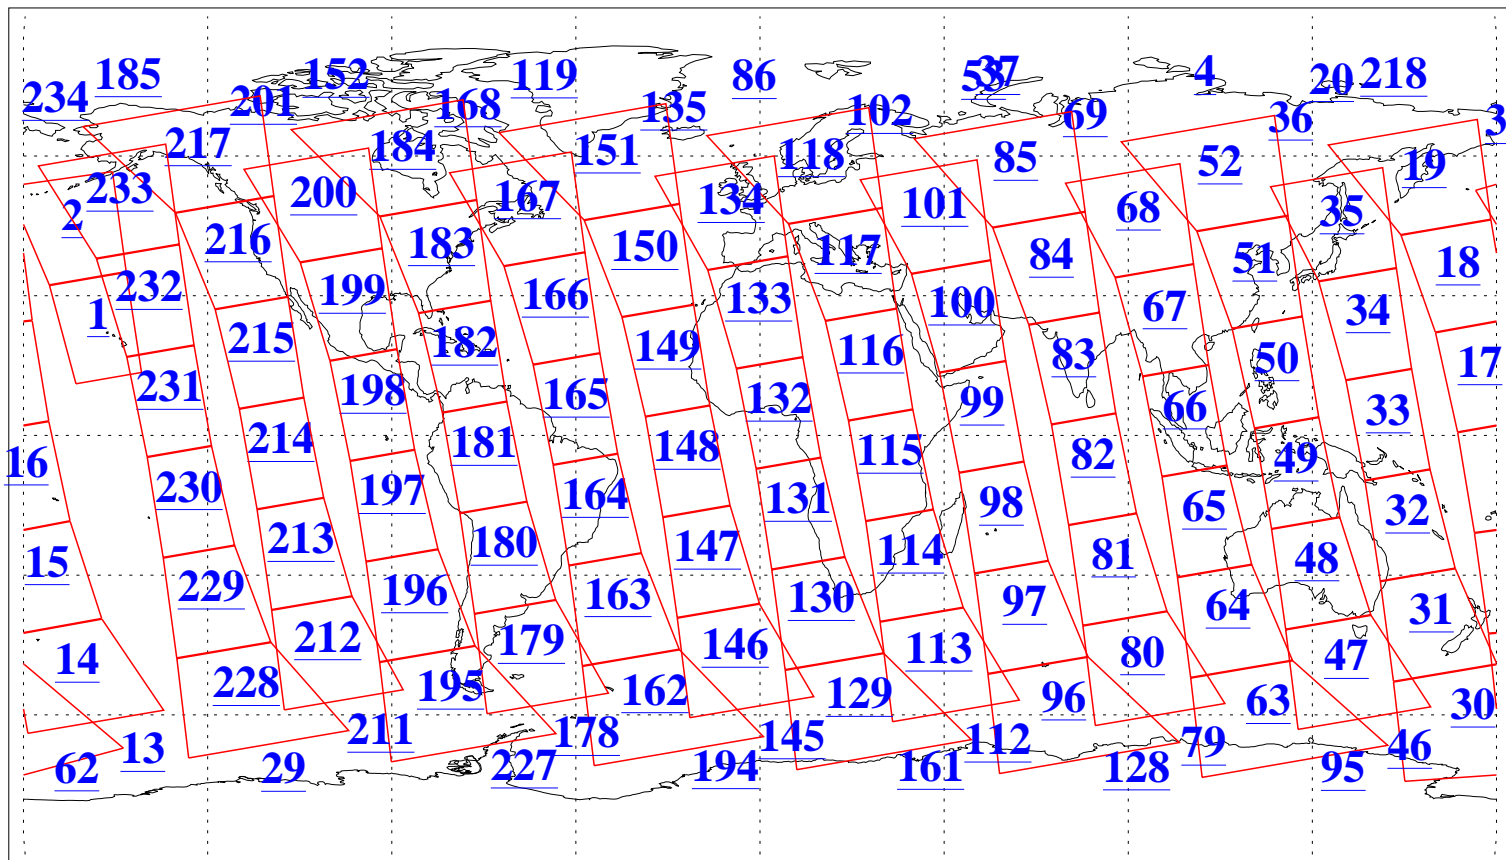

L1B Availability
AMSU Granules: 240
HSB Granules: 0
AIRS Granules: 240

18 Jul 2015
DoY 199
Aqua Day 4823
Granules: 1 to 120

Granules: 121 to 240

Legend: AMSU Available, HSB Available, AIRS Available

L1B Availability
AMSU Granules: 240
HSB Granules: 0
AIRS Granules: 240

18 Jul 2015
DoY 199
Aqua Day 4823

Ascending Granules

Descending Granules

Legend: AMSU Available, HSB Available, AIRS Available

L1B Availability
AMSU Granules: 240
HSB Granules: 0
AIRS Granules: 240

18 Jul 2015
DoY 199
Aqua Day 4823

Northern Hemisphere Granules

Southern Hemisphere Granules

Legend: AMSU Available, HSB Available, AIRS Available