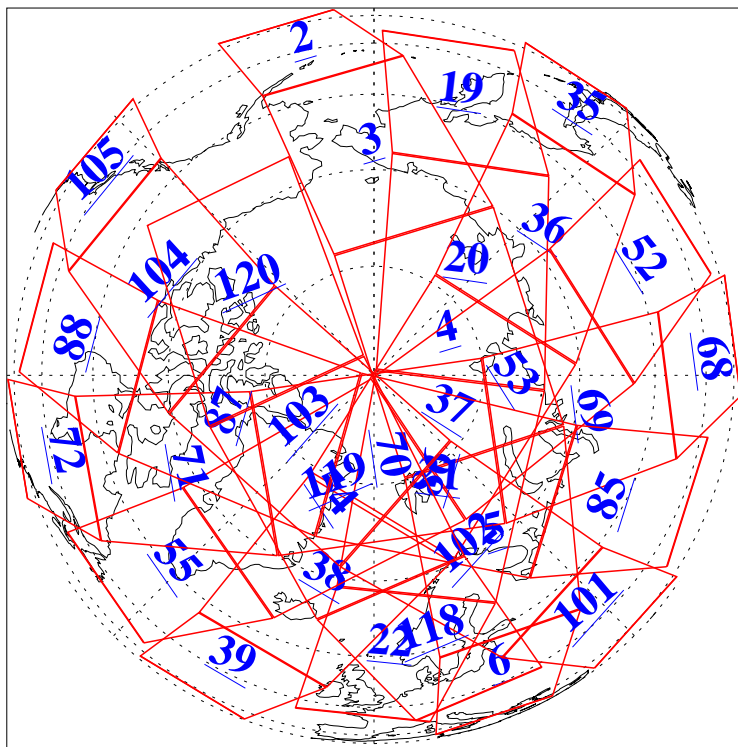

L1B Availability
AMSU Granules: 240
HSB Granules: 0
AIRS Granules: 240

18 Jul 2015
DoY 199
Aqua Day 4823
Granules: 1 to 120

Granules: 121 to 240

Legend: AMSU Available, HSB Available, AIRS Available

L1B Availability
AMSU Granules: 240
HSB Granules: 0
AIRS Granules: 240

18 Jul 2015
DoY 199
Aqua Day 4823

Ascending Granules

Descending Granules

Legend: AMSU Available, HSB Available, AIRS Available

L1B Availability
AMSU Granules: 240
HSB Granules: 0
AIRS Granules: 240

18 Jul 2015
DoY 199
Aqua Day 4823

Northern Hemisphere Granules

Southern Hemisphere Granules

Legend: AMSU Available, HSB Available, AIRS Available