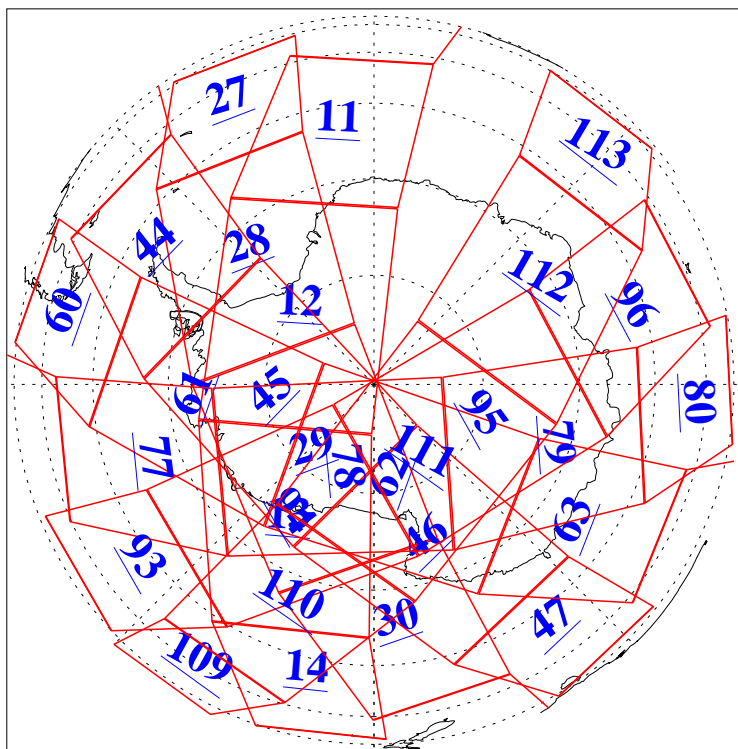

L1B Availability
AMSU Granules: 240
HSB Granules: 0
AIRS Granules: 240

18 Jul 2015
DoY 199
Aqua Day 4823
Granules: 1 to 120

Granules: 121 to 240

Legend: AMSU Available, HSB Available, AIRS Available

L1B Availability
AMSU Granules: 240
HSB Granules: 0
AIRS Granules: 240

18 Jul 2015
DoY 199
Aqua Day 4823

Ascending Granules

Descending Granules

Legend: AMSU Available, HSB Available, AIRS Available

L1B Availability
AMSU Granules: 240
HSB Granules: 0
AIRS Granules: 240

18 Jul 2015
DoY 199
Aqua Day 4823

Northern Hemisphere Granules

Southern Hemisphere Granules

Legend: AMSU Available, HSB Available, AIRS Available