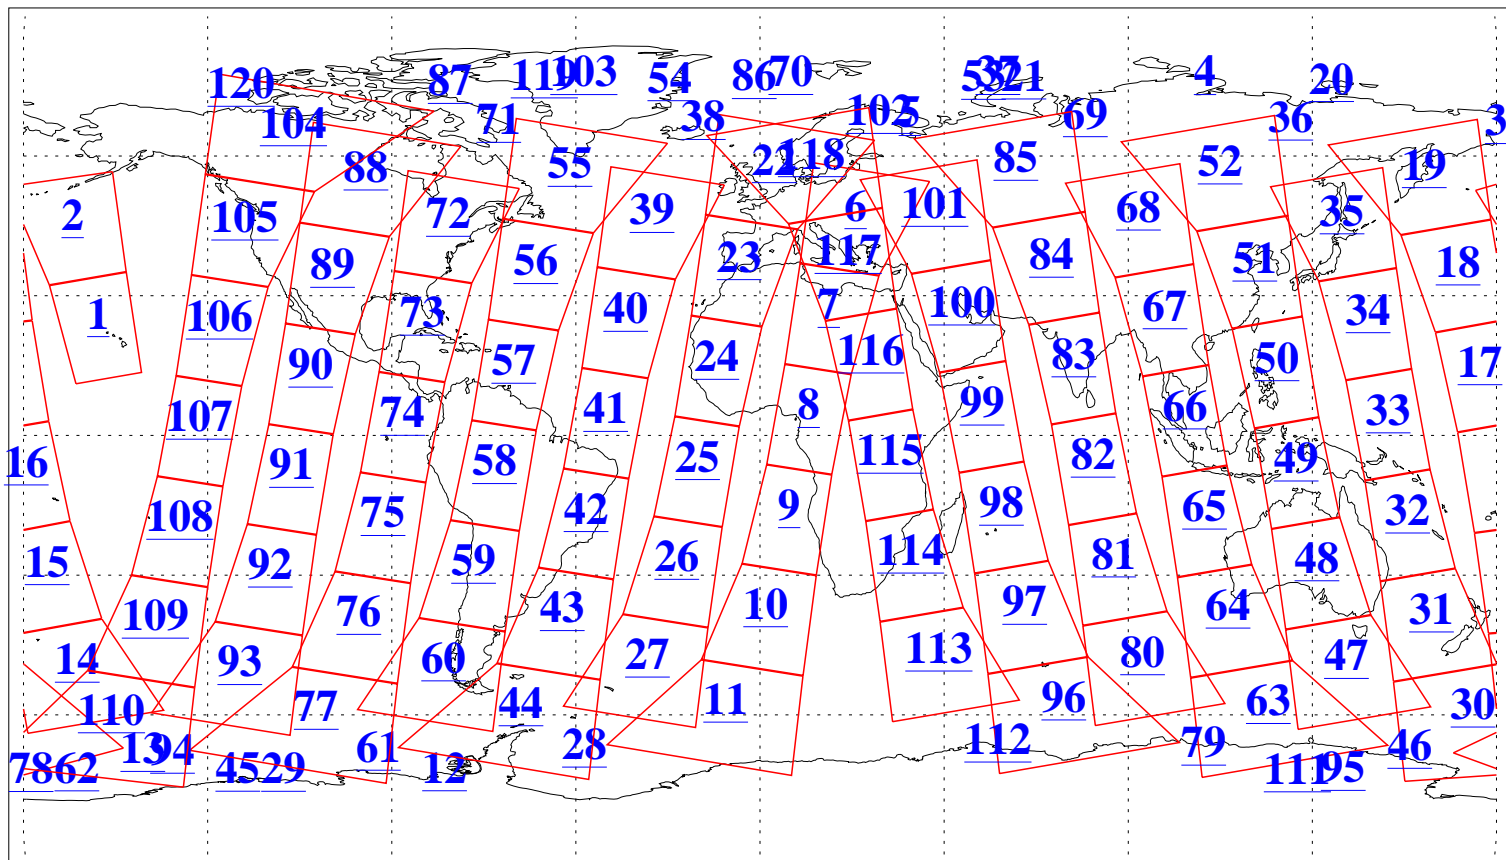

L1B Availability
AMSU Granules: 240
HSB Granules: 0
AIRS Granules: 240

18 Jul 2015
DoY 199
Aqua Day 4823
Granules: 1 to 120

Granules: 121 to 240

Legend: AMSU Available, HSB Available, AIRS Available

L1B Availability
AMSU Granules: 240
HSB Granules: 0
AIRS Granules: 240

18 Jul 2015
DoY 199
Aqua Day 4823

Ascending Granules

Descending Granules

Legend: AMSU Available, HSB Available, AIRS Available

L1B Availability
AMSU Granules: 240
HSB Granules: 0
AIRS Granules: 240

18 Jul 2015
DoY 199
Aqua Day 4823

Northern Hemisphere Granules

Southern Hemisphere Granules

Legend: AMSU Available, HSB Available, AIRS Available