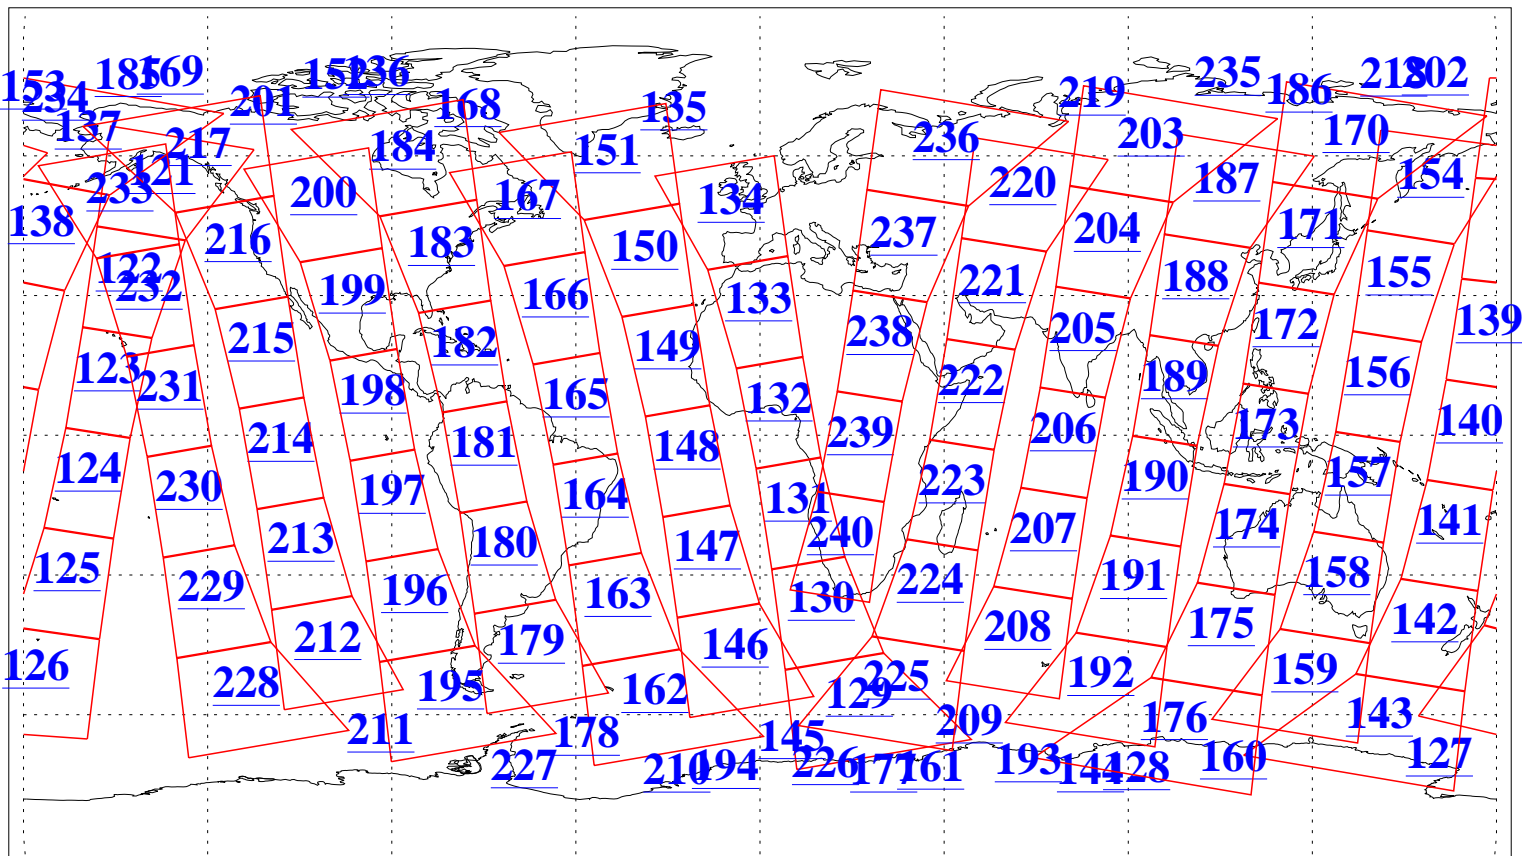

L1B Availability
AMSU Granules: 240
HSB Granules: 0
AIRS Granules: 240

18 Jul 2015
DoY 199
Aqua Day 4823
Granules: 1 to 120

Granules: 121 to 240

Legend: AMSU Available, HSB Available, AIRS Available

L1B Availability
AMSU Granules: 240
HSB Granules: 0
AIRS Granules: 240

18 Jul 2015
DoY 199
Aqua Day 4823

Ascending Granules

Descending Granules

Legend: AMSU Available, HSB Available, AIRS Available

L1B Availability
AMSU Granules: 240
HSB Granules: 0
AIRS Granules: 240

18 Jul 2015
DoY 199
Aqua Day 4823

Northern Hemisphere Granules

Southern Hemisphere Granules

Legend: AMSU Available, HSB Available, AIRS Available