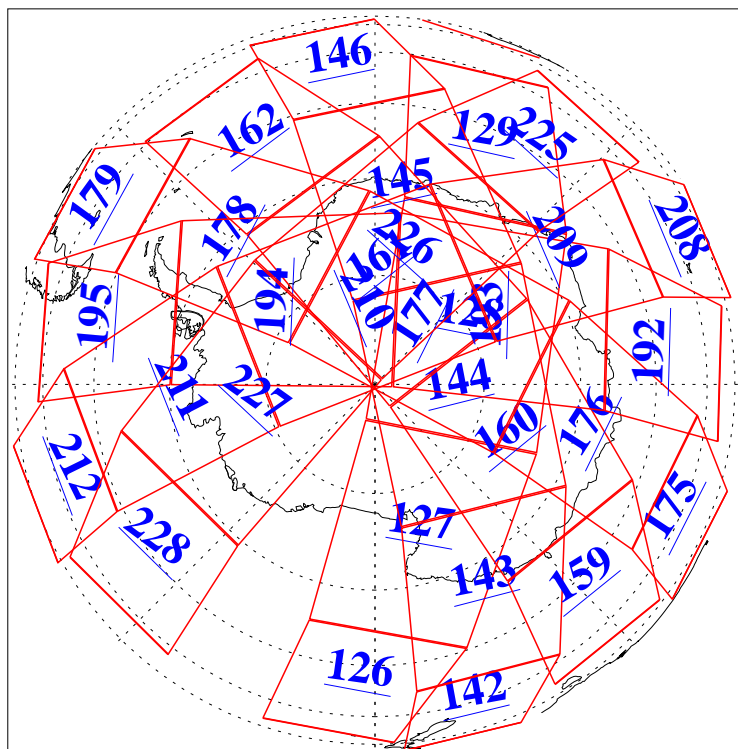

L1B Availability
AMSU Granules: 240
HSB Granules: 0
AIRS Granules: 240

18 Jul 2015
DoY 199
Aqua Day 4823
Granules: 1 to 120

Granules: 121 to 240

Legend: AMSU Available, HSB Available, AIRS Available

L1B Availability
AMSU Granules: 240
HSB Granules: 0
AIRS Granules: 240

18 Jul 2015
DoY 199
Aqua Day 4823

Ascending Granules

Descending Granules

Legend: AMSU Available, HSB Available, AIRS Available

L1B Availability
AMSU Granules: 240
HSB Granules: 0
AIRS Granules: 240

18 Jul 2015
DoY 199
Aqua Day 4823

Northern Hemisphere Granules

Southern Hemisphere Granules

Legend: AMSU Available, HSB Available, AIRS Available