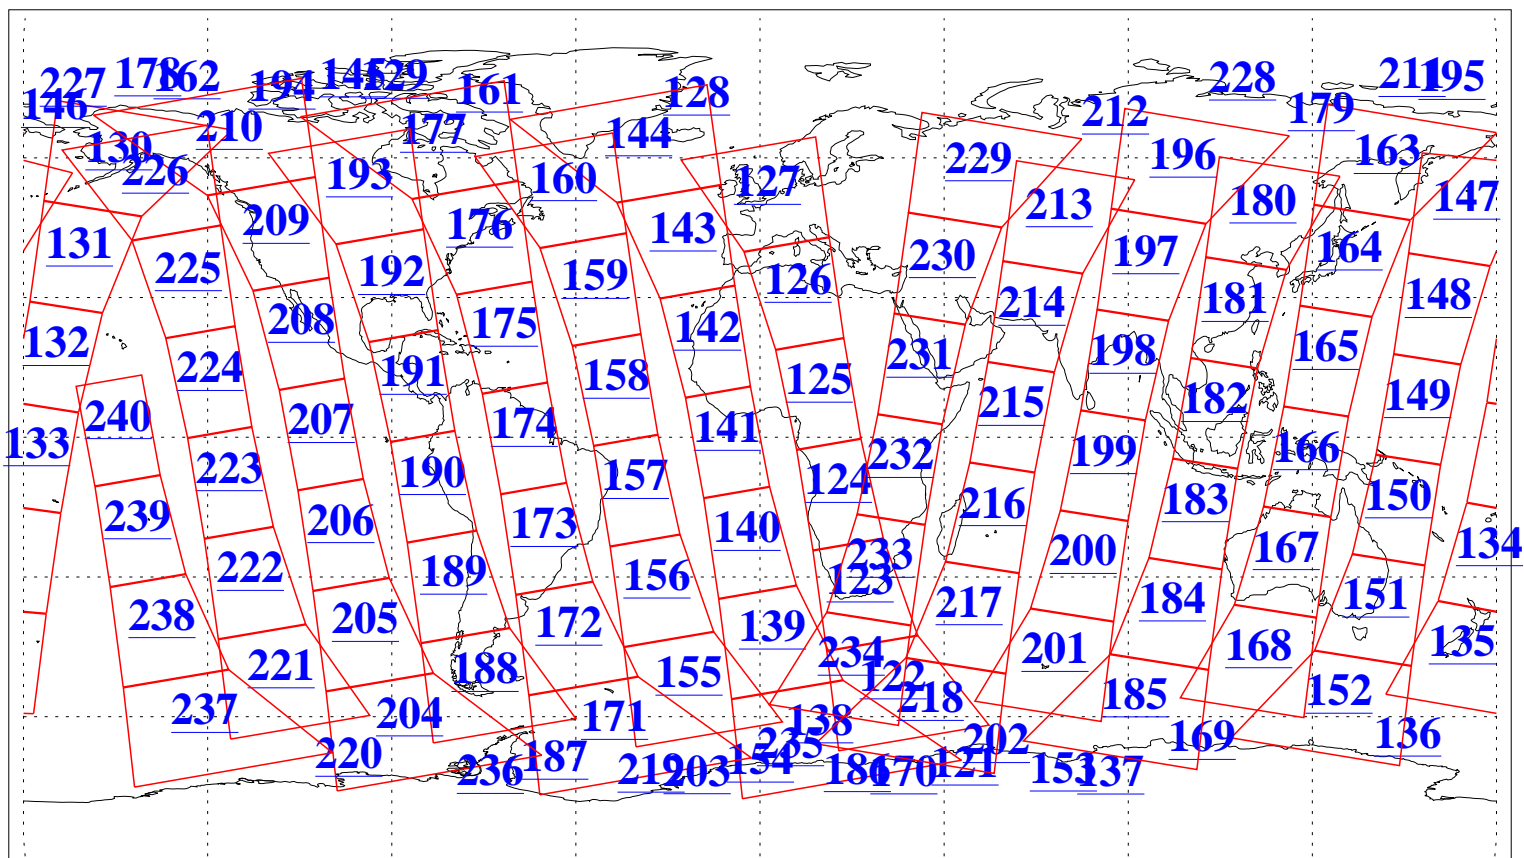

L1B Availability  
AMSU Granules: 240  
HSB Granules: 0  
AIRS Granules: 240

17 Jul 2015  
DoY 198  
Aqua Day 4822  
Granules: 1 to 120

Granules: 121 to 240

Legend: AMSU Available, HSB Available, AIRS Available

L1B Availability  
AMSU Granules: 240  
HSB Granules: 0  
AIRS Granules: 240

17 Jul 2015  
DoY 198  
Aqua Day 4822

Ascending Granules

Descending Granules

Legend: AMSU Available, HSB Available, AIRS Available

L1B Availability  
 AMSU Granules: 240  
 HSB Granules: 0  
 AIRS Granules: 240

17 Jul 2015  
 DoY 198  
 Aqua Day 4822

Northern Hemisphere Granules

Southern Hemisphere Granules

Legend: AMSU Available, HSB Available, AIRS Available