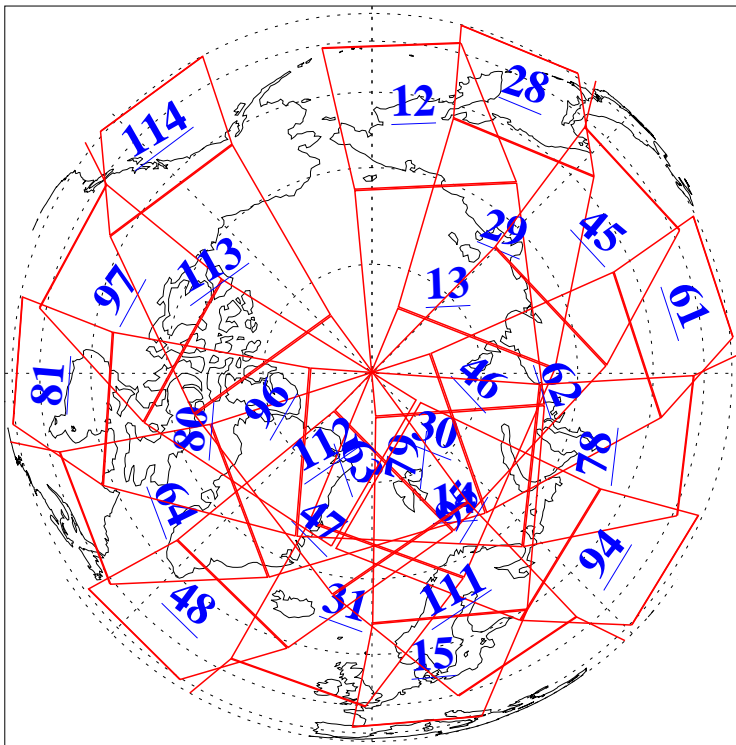

L1B Availability  
AMSU Granules: 240  
HSB Granules: 0  
AIRS Granules: 240

17 Jul 2015  
DoY 198  
Aqua Day 4822  
Granules: 1 to 120

Granules: 121 to 240

Legend: AMSU Available, HSB Available, AIRS Available

L1B Availability  
AMSU Granules: 240  
HSB Granules: 0  
AIRS Granules: 240

17 Jul 2015  
DoY 198  
Aqua Day 4822

Ascending Granules

Descending Granules

Legend: AMSU Available, HSB Available, AIRS Available

L1B Availability  
 AMSU Granules: 240  
 HSB Granules: 0  
 AIRS Granules: 240

17 Jul 2015  
 DoY 198  
 Aqua Day 4822

Northern Hemisphere Granules

Southern Hemisphere Granules

Legend: AMSU Available, HSB Available, AIRS Available