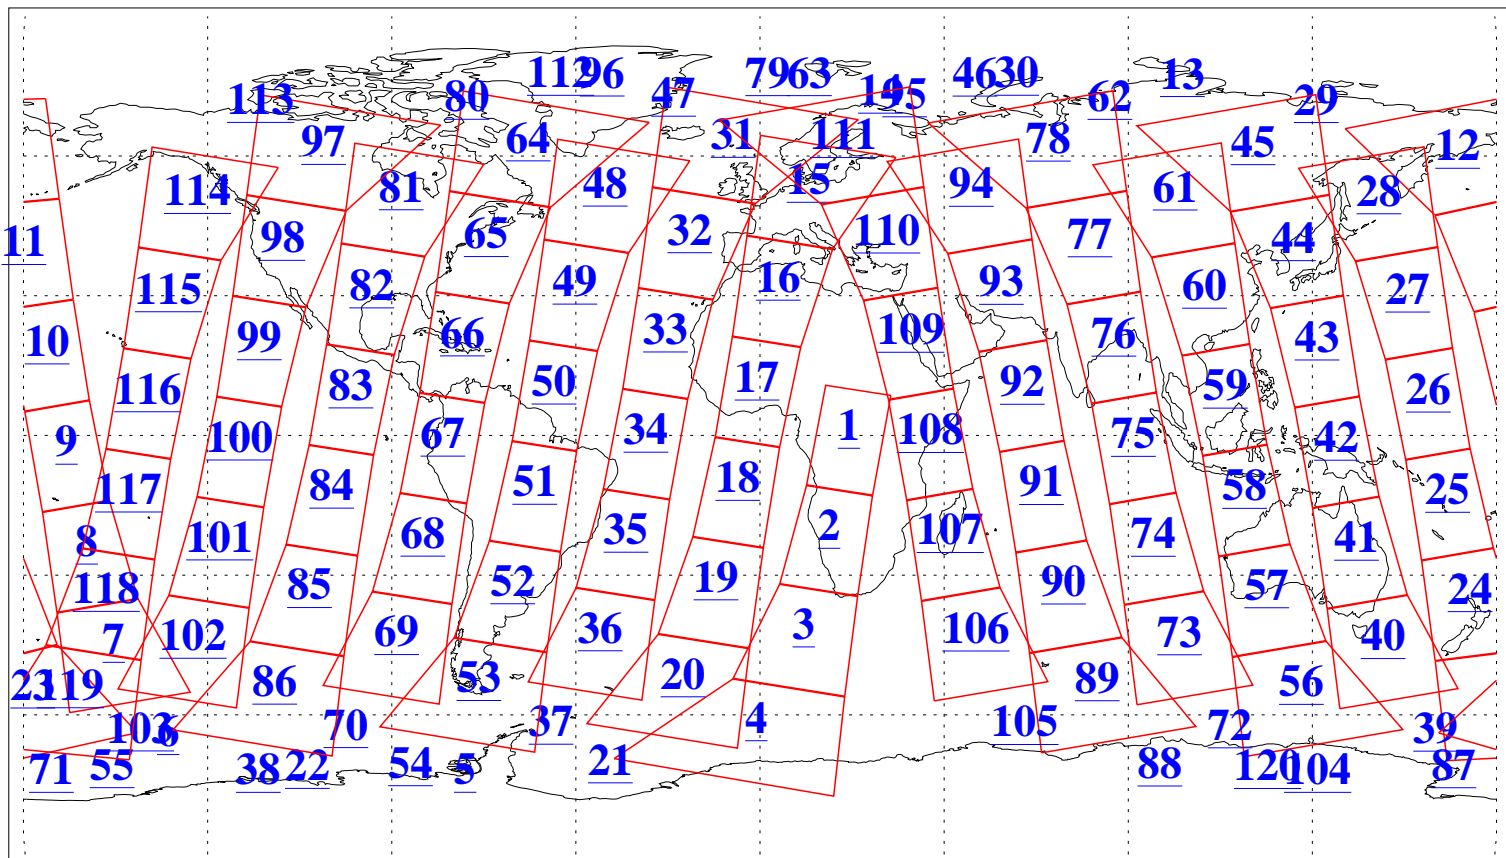

L1B Availability  
AMSU Granules: 240  
HSB Granules: 0  
AIRS Granules: 240

17 Jul 2015  
DoY 198  
Aqua Day 4822  
Granules: 1 to 120

Granules: 121 to 240

Legend: AMSU Available, HSB Available, AIRS Available

L1B Availability  
AMSU Granules: 240  
HSB Granules: 0  
AIRS Granules: 240

17 Jul 2015  
DoY 198  
Aqua Day 4822

Ascending Granules

Descending Granules

Legend: AMSU Available, HSB Available, AIRS Available

L1B Availability  
 AMSU Granules: 240  
 HSB Granules: 0  
 AIRS Granules: 240

17 Jul 2015  
 DoY 198  
 Aqua Day 4822

Northern Hemisphere Granules

Southern Hemisphere Granules

Legend: AMSU Available, HSB Available, AIRS Available