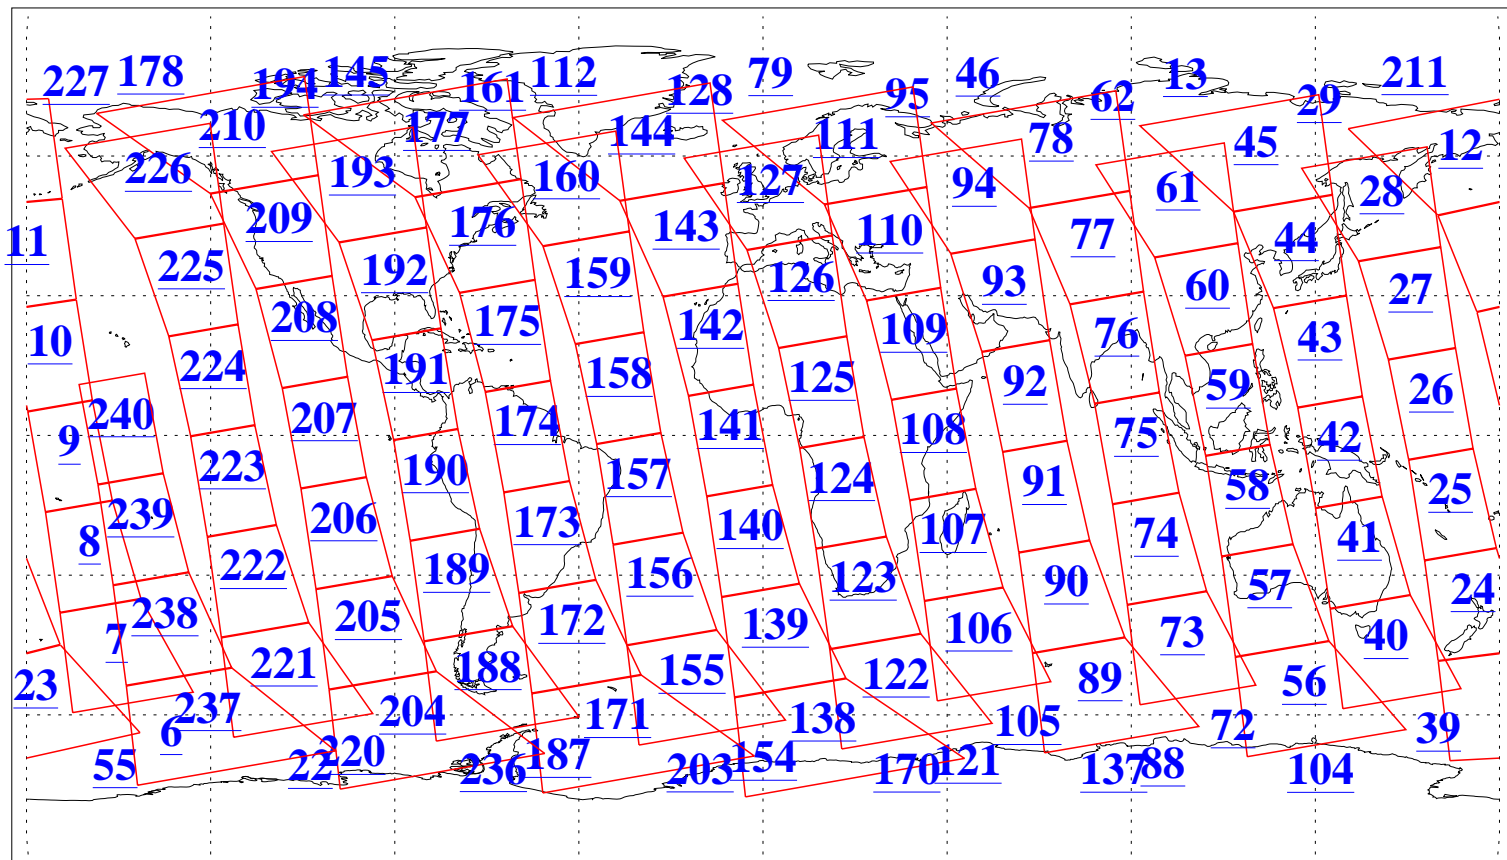

L1B Availability  
AMSU Granules: 240  
HSB Granules: 0  
AIRS Granules: 240

17 Jul 2015  
DoY 198  
Aqua Day 4822  
Granules: 1 to 120

Granules: 121 to 240

Legend: AMSU Available, HSB Available, AIRS Available

L1B Availability  
AMSU Granules: 240  
HSB Granules: 0  
AIRS Granules: 240

17 Jul 2015  
DoY 198  
Aqua Day 4822

Ascending Granules

Descending Granules

Legend: AMSU Available, HSB Available, AIRS Available

L1B Availability  
 AMSU Granules: 240  
 HSB Granules: 0  
 AIRS Granules: 240

17 Jul 2015  
 DoY 198  
 Aqua Day 4822

Northern Hemisphere Granules

Southern Hemisphere Granules

Legend: AMSU Available, HSB Available, AIRS Available