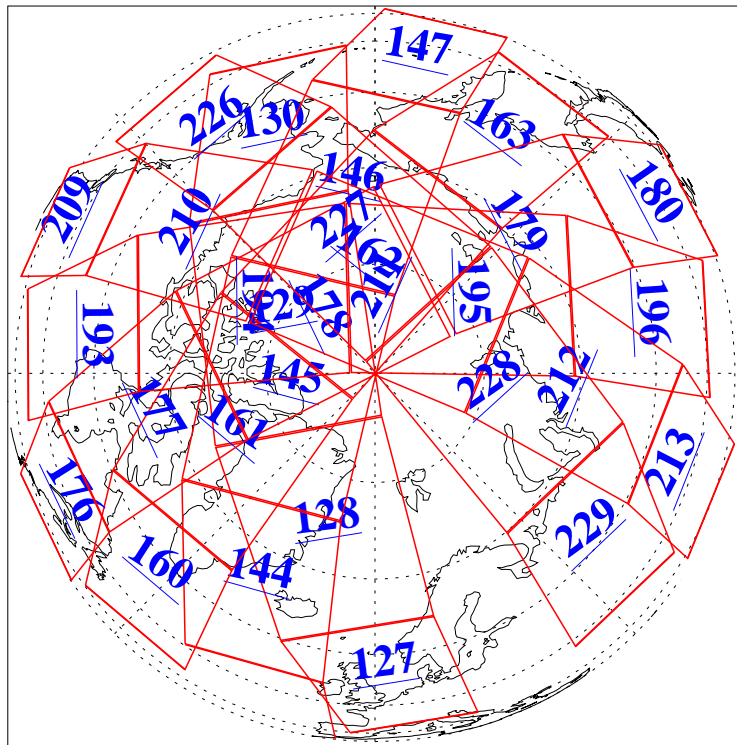

L1B Availability  
AMSU Granules: 240  
HSB Granules: 0  
AIRS Granules: 240

17 Jul 2015  
DoY 198  
Aqua Day 4822

Ascending Granules

Descending Granules

Legend: AMSU Available, HSB Available, AIRS Available

L1B Availability  
 AMSU Granules: 240  
 HSB Granules: 0  
 AIRS Granules: 240

17 Jul 2015  
 DoY 198  
 Aqua Day 4822

Northern Hemisphere Granules

Southern Hemisphere Granules

Legend: AMSU Available, HSB Available, AIRS Available