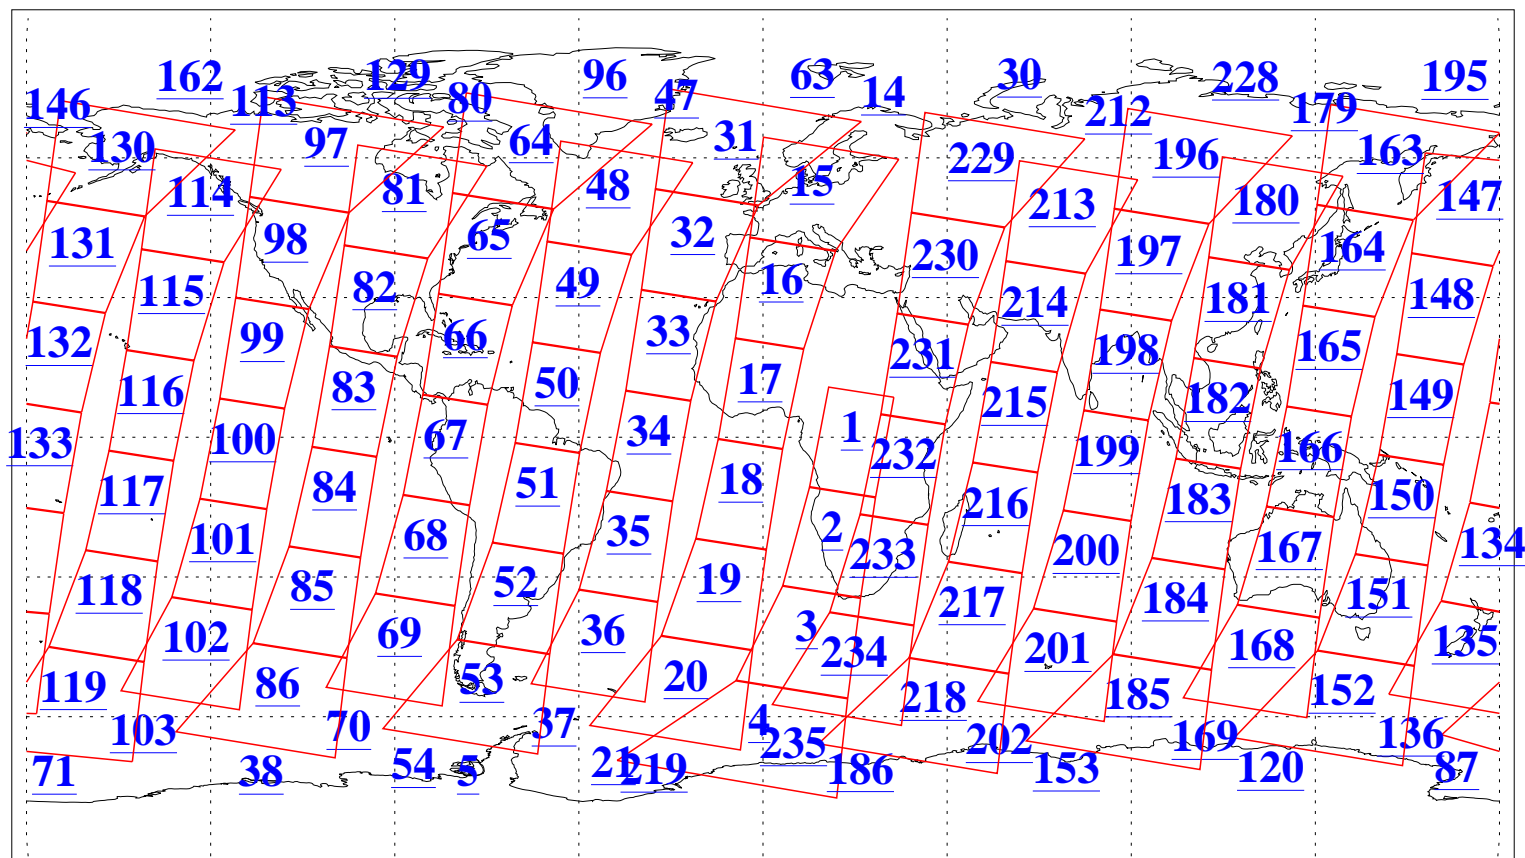

L1B Availability  
AMSU Granules: 240  
HSB Granules: 0  
AIRS Granules: 240

17 Jul 2015  
DoY 198  
Aqua Day 4822  
Granules: 1 to 120

Granules: 121 to 240

Legend: AMSU Available, HSB Available, AIRS Available

L1B Availability  
AMSU Granules: 240  
HSB Granules: 0  
AIRS Granules: 240

17 Jul 2015  
DoY 198  
Aqua Day 4822

Ascending Granules

Descending Granules

Legend: AMSU Available, HSB Available, AIRS Available

L1B Availability  
 AMSU Granules: 240  
 HSB Granules: 0  
 AIRS Granules: 240

17 Jul 2015  
 DoY 198  
 Aqua Day 4822

Northern Hemisphere Granules

Southern Hemisphere Granules

Legend: AMSU Available, HSB Available, AIRS Available