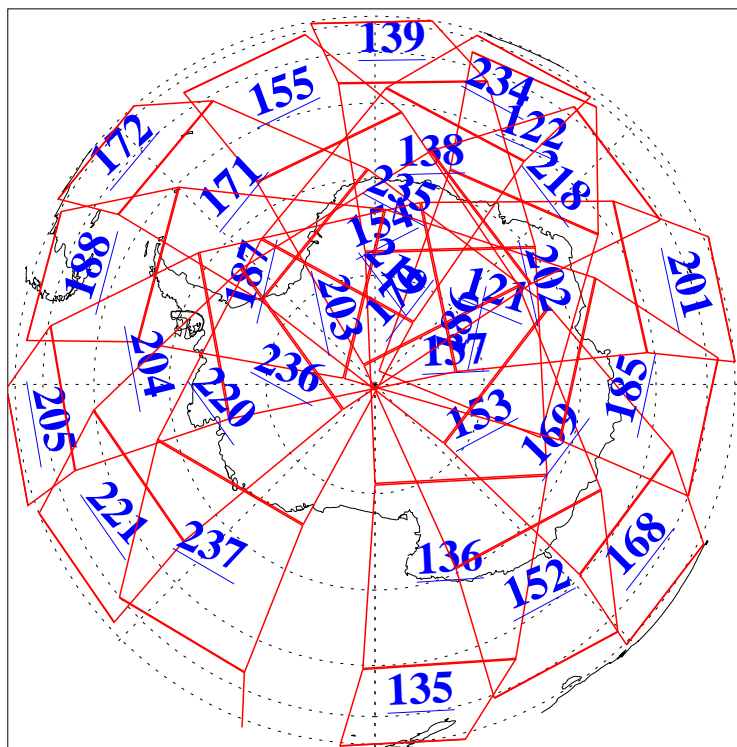

L1B Availability  
AMSU Granules: 240  
HSB Granules: 0  
AIRS Granules: 240

17 Jul 2015  
DoY 198  
Aqua Day 4822  
Granules: 1 to 120

Granules: 121 to 240

Legend: AMSU Available, HSB Available, AIRS Available

L1B Availability  
AMSU Granules: 240  
HSB Granules: 0  
AIRS Granules: 240

17 Jul 2015  
DoY 198  
Aqua Day 4822

Ascending Granules

Descending Granules

Legend: AMSU Available, HSB Available, AIRS Available

L1B Availability  
 AMSU Granules: 240  
 HSB Granules: 0  
 AIRS Granules: 240

17 Jul 2015  
 DoY 198  
 Aqua Day 4822

Northern Hemisphere Granules

Southern Hemisphere Granules

Legend: AMSU Available, HSB Available, AIRS Available