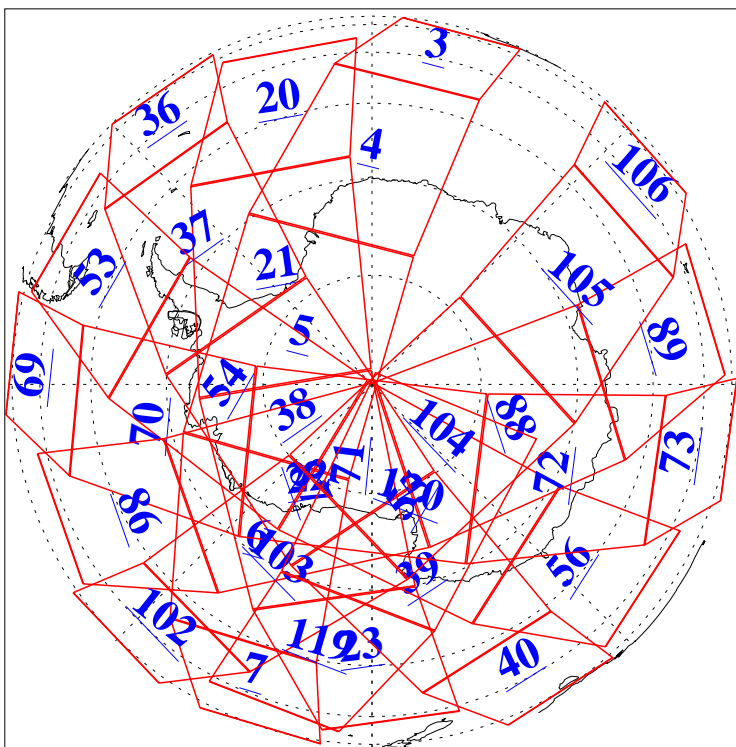

L1B Availability  
AMSU Granules: 240  
HSB Granules: 0  
AIRS Granules: 240

17 Jul 2015  
DoY 198  
Aqua Day 4822  
Granules: 1 to 120

Granules: 121 to 240

Legend: AMSU Available, HSB Available, AIRS Available

L1B Availability  
AMSU Granules: 240  
HSB Granules: 0  
AIRS Granules: 240

17 Jul 2015  
DoY 198  
Aqua Day 4822

Ascending Granules

Descending Granules

Legend: AMSU Available, HSB Available, AIRS Available

L1B Availability  
 AMSU Granules: 240  
 HSB Granules: 0  
 AIRS Granules: 240

17 Jul 2015  
 DoY 198  
 Aqua Day 4822

Northern Hemisphere Granules

Southern Hemisphere Granules

Legend: AMSU Available, HSB Available, AIRS Available