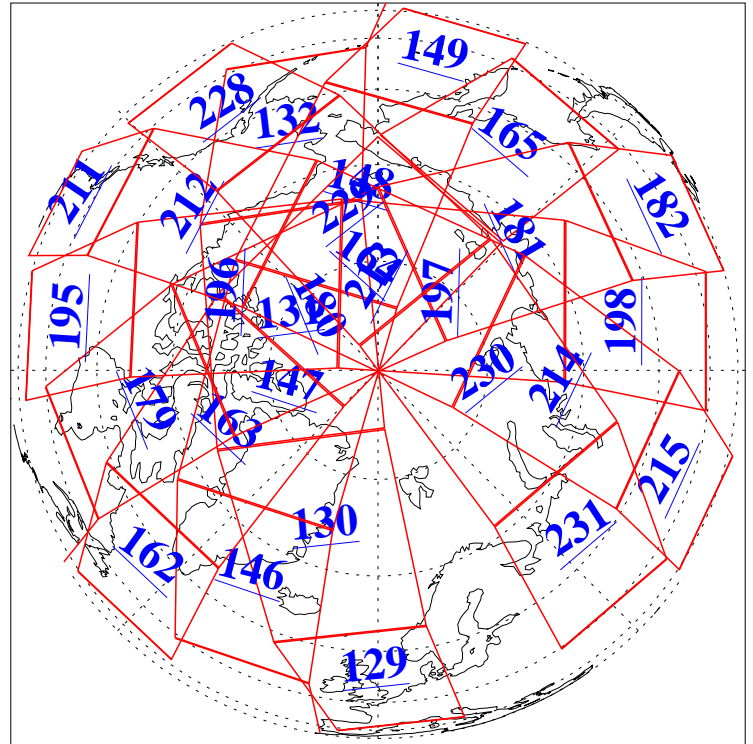

L1B Availability
AMSU Granules: 240
HSB Granules: 0
AIRS Granules: 240

15 Jul 2015
DoY 196
Aqua Day 4820
Granules: 1 to 120

Granules: 121 to 240

Legend: AMSU Available, HSB Available, AIRS Available

L1B Availability
AMSU Granules: 240
HSB Granules: 0
AIRS Granules: 240

15 Jul 2015
DoY 196
Aqua Day 4820

Ascending Granules

Descending Granules

Legend: AMSU Available, HSB Available, AIRS Available

L1B Availability
AMSU Granules: 240
HSB Granules: 0
AIRS Granules: 240

15 Jul 2015
DoY 196
Aqua Day 4820

Northern Hemisphere Granules

Southern Hemisphere Granules

Legend: AMSU Available, HSB Available, AIRS Available