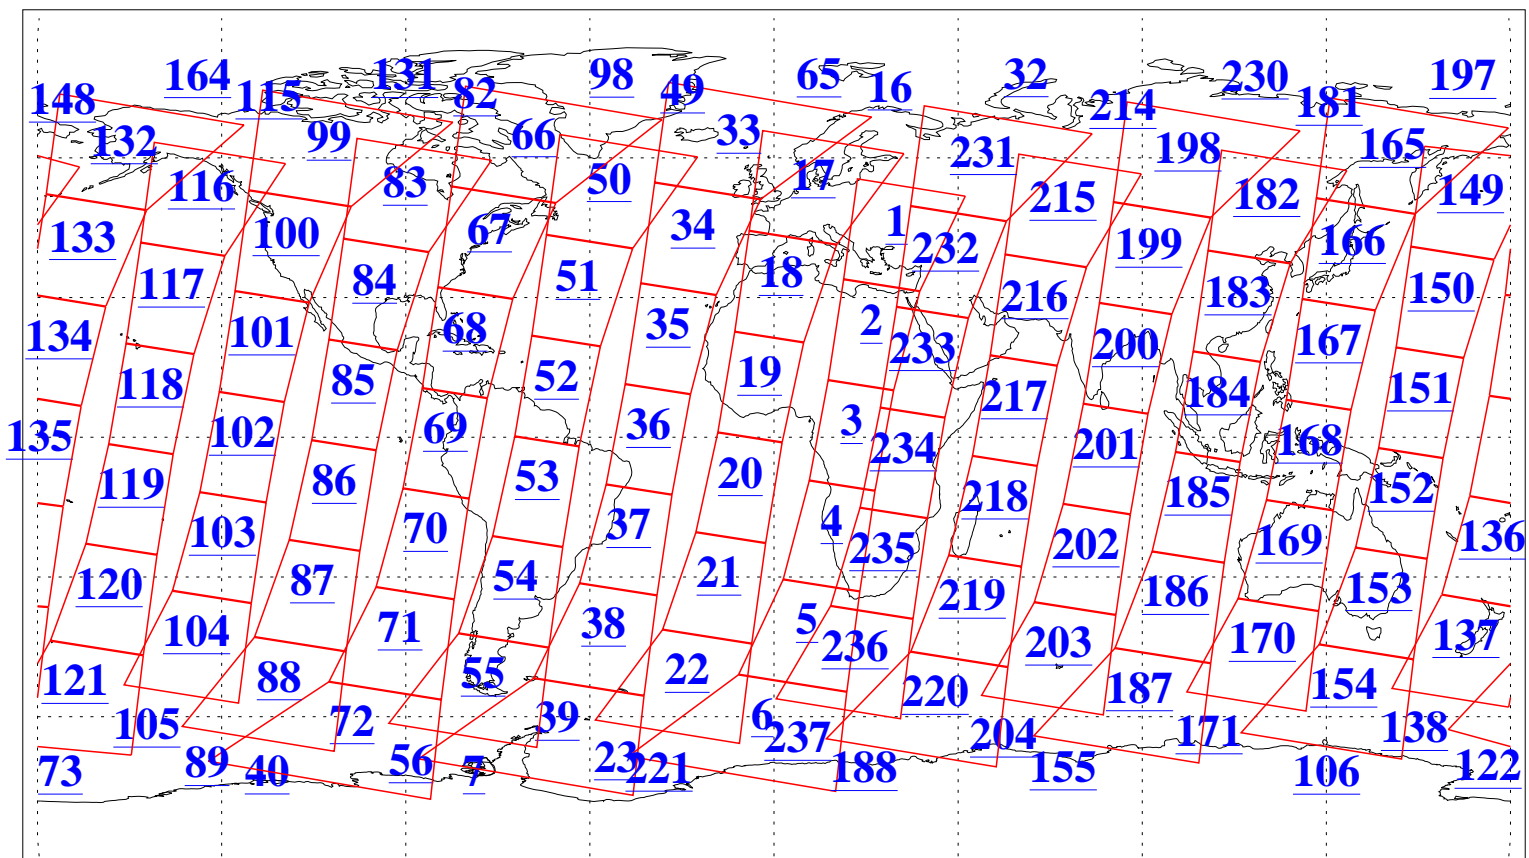

L1B Availability
AMSU Granules: 240
HSB Granules: 0
AIRS Granules: 240

15 Jul 2015
DoY 196
Aqua Day 4820
Granules: 1 to 120

Granules: 121 to 240

Legend: AMSU Available, HSB Available, AIRS Available

L1B Availability
AMSU Granules: 240
HSB Granules: 0
AIRS Granules: 240

15 Jul 2015
DoY 196
Aqua Day 4820

Ascending Granules

Descending Granules

Legend: AMSU Available, HSB Available, AIRS Available

L1B Availability
AMSU Granules: 240
HSB Granules: 0
AIRS Granules: 240

15 Jul 2015
DoY 196
Aqua Day 4820

Northern Hemisphere Granules

Southern Hemisphere Granules

Legend: AMSU Available, HSB Available, AIRS Available