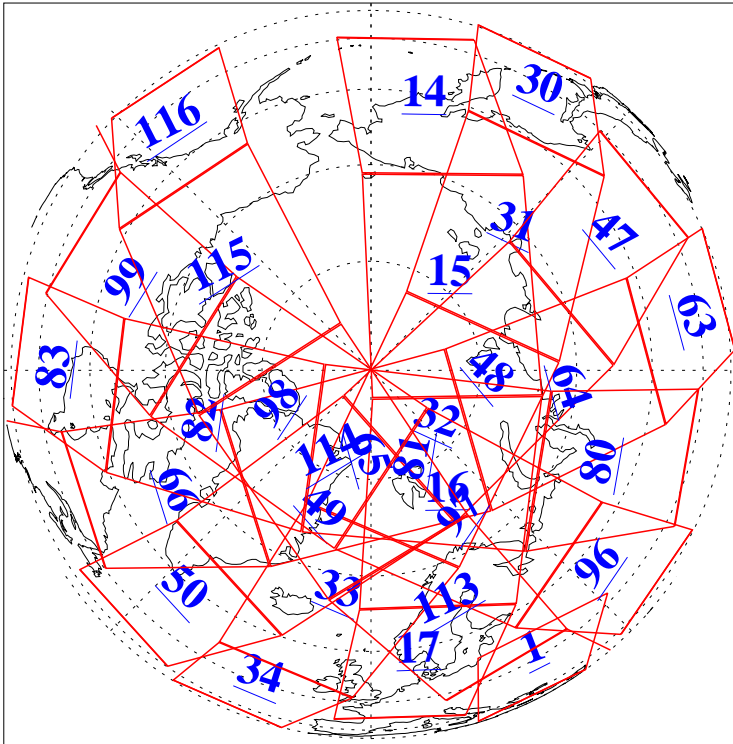

L1B Availability
AMSU Granules: 240
HSB Granules: 0
AIRS Granules: 240

15 Jul 2015
DoY 196
Aqua Day 4820
Granules: 1 to 120

Granules: 121 to 240

Legend: AMSU Available, HSB Available, AIRS Available

L1B Availability
AMSU Granules: 240
HSB Granules: 0
AIRS Granules: 240

15 Jul 2015
DoY 196
Aqua Day 4820

Ascending Granules

Descending Granules

Legend: AMSU Available, HSB Available, AIRS Available

L1B Availability
AMSU Granules: 240
HSB Granules: 0
AIRS Granules: 240

15 Jul 2015
DoY 196
Aqua Day 4820

Northern Hemisphere Granules

Southern Hemisphere Granules

Legend: AMSU Available, HSB Available, AIRS Available