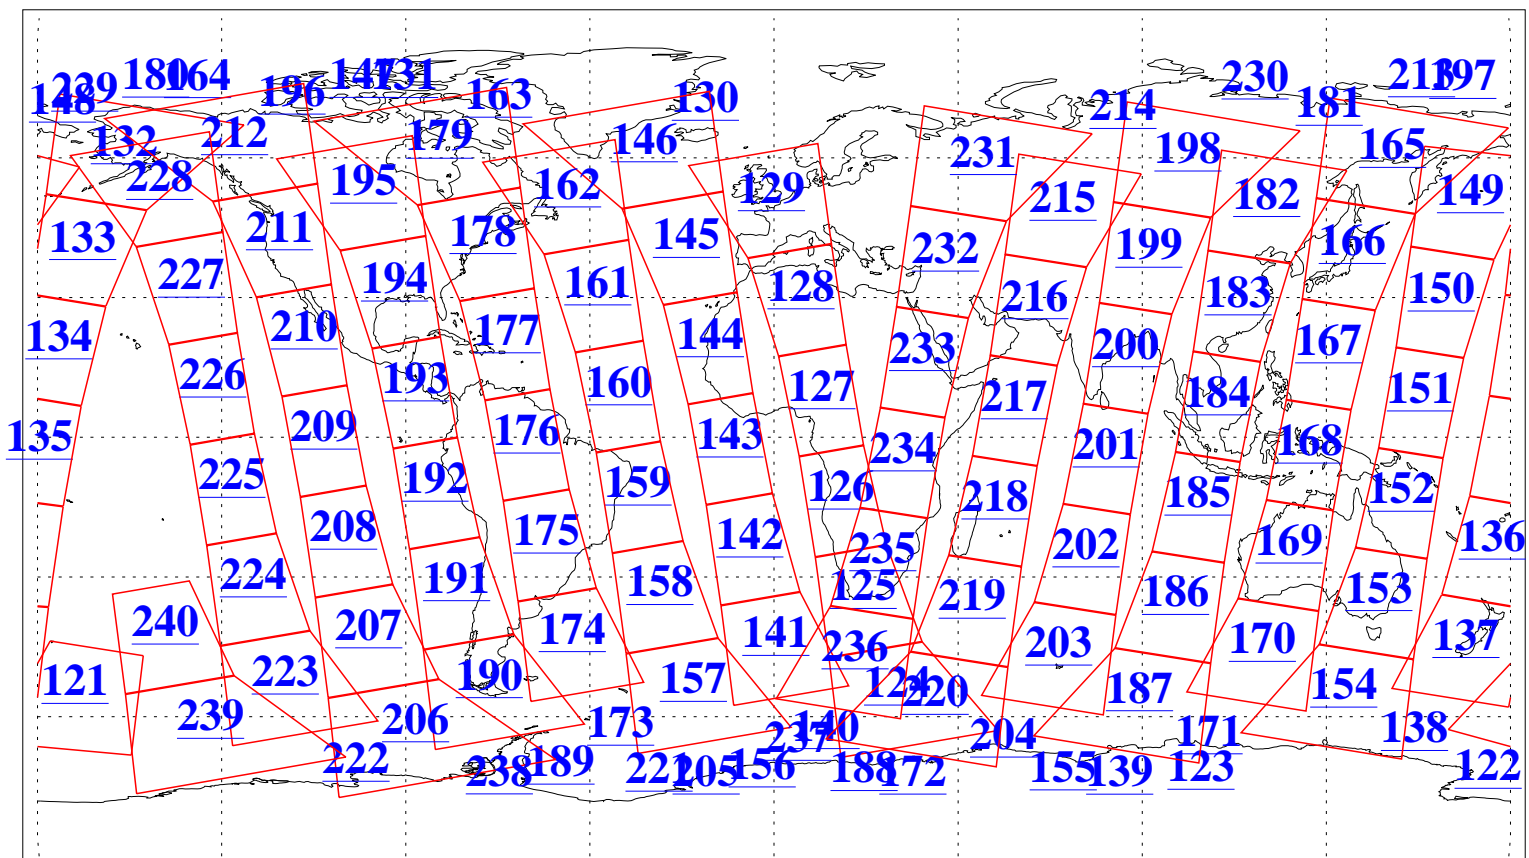

L1B Availability
AMSU Granules: 240
HSB Granules: 0
AIRS Granules: 240

15 Jul 2015
DoY 196
Aqua Day 4820
Granules: 1 to 120

Granules: 121 to 240

Legend: AMSU Available, HSB Available, AIRS Available

L1B Availability
AMSU Granules: 240
HSB Granules: 0
AIRS Granules: 240

15 Jul 2015
DoY 196
Aqua Day 4820

Ascending Granules

Descending Granules

Legend: AMSU Available, HSB Available, AIRS Available

L1B Availability
AMSU Granules: 240
HSB Granules: 0
AIRS Granules: 240

15 Jul 2015
DoY 196
Aqua Day 4820

Northern Hemisphere Granules

Southern Hemisphere Granules

Legend: AMSU Available, HSB Available, AIRS Available