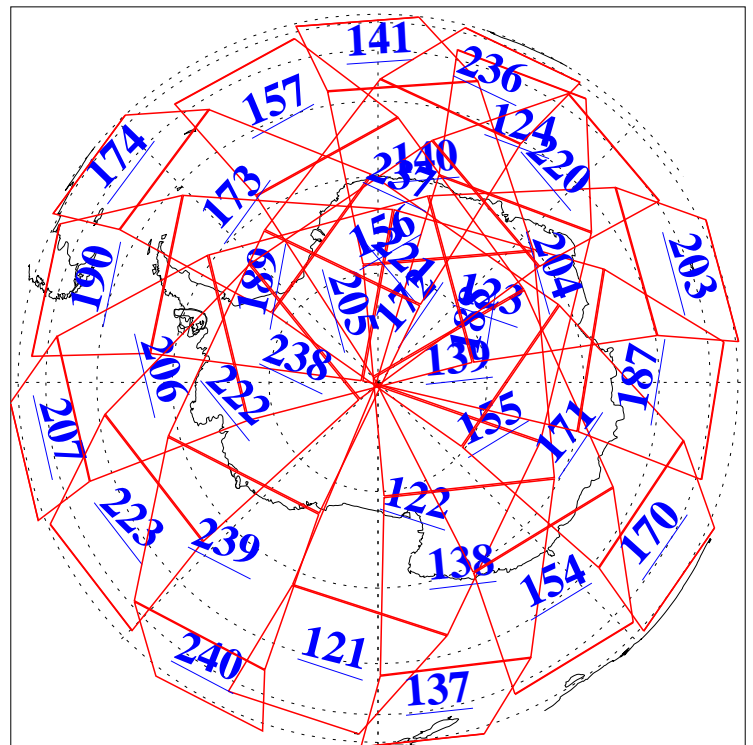

L1B Availability
AMSU Granules: 240
HSB Granules: 0
AIRS Granules: 240

15 Jul 2015
DoY 196
Aqua Day 4820
Granules: 1 to 120

Granules: 121 to 240

Legend: AMSU Available, HSB Available, AIRS Available

L1B Availability
AMSU Granules: 240
HSB Granules: 0
AIRS Granules: 240

15 Jul 2015
DoY 196
Aqua Day 4820

Ascending Granules

Descending Granules

Legend: AMSU Available, HSB Available, AIRS Available

L1B Availability
AMSU Granules: 240
HSB Granules: 0
AIRS Granules: 240

15 Jul 2015
DoY 196
Aqua Day 4820

Northern Hemisphere Granules

Southern Hemisphere Granules

Legend: AMSU Available, HSB Available, AIRS Available