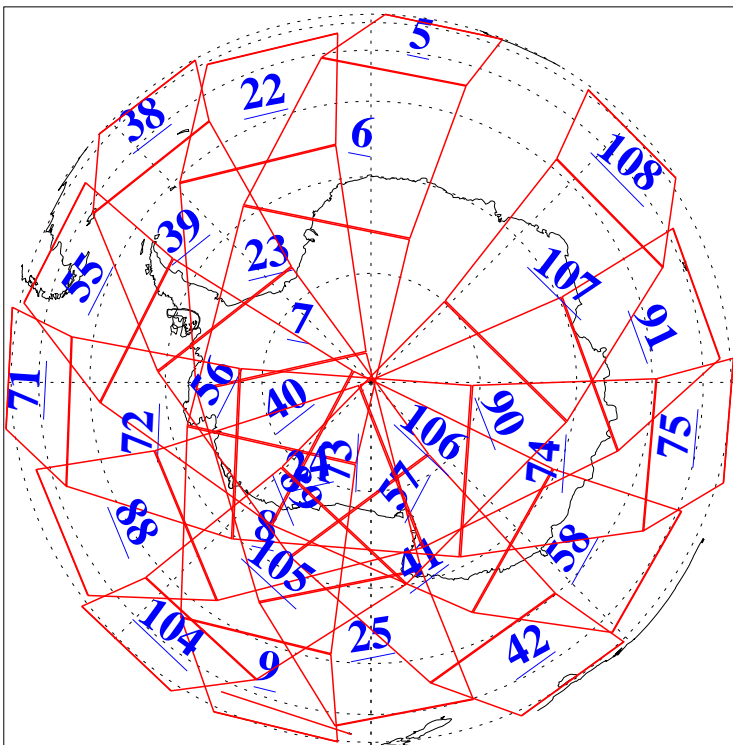

L1B Availability
AMSU Granules: 240
HSB Granules: 0
AIRS Granules: 240

15 Jul 2015
DoY 196
Aqua Day 4820
Granules: 1 to 120

Granules: 121 to 240

Legend: AMSU Available, HSB Available, AIRS Available

L1B Availability
AMSU Granules: 240
HSB Granules: 0
AIRS Granules: 240

15 Jul 2015
DoY 196
Aqua Day 4820

Ascending Granules

Descending Granules

Legend: AMSU Available, HSB Available, AIRS Available

L1B Availability
AMSU Granules: 240
HSB Granules: 0
AIRS Granules: 240

15 Jul 2015
DoY 196
Aqua Day 4820

Northern Hemisphere Granules

Southern Hemisphere Granules

Legend: AMSU Available, HSB Available, AIRS Available