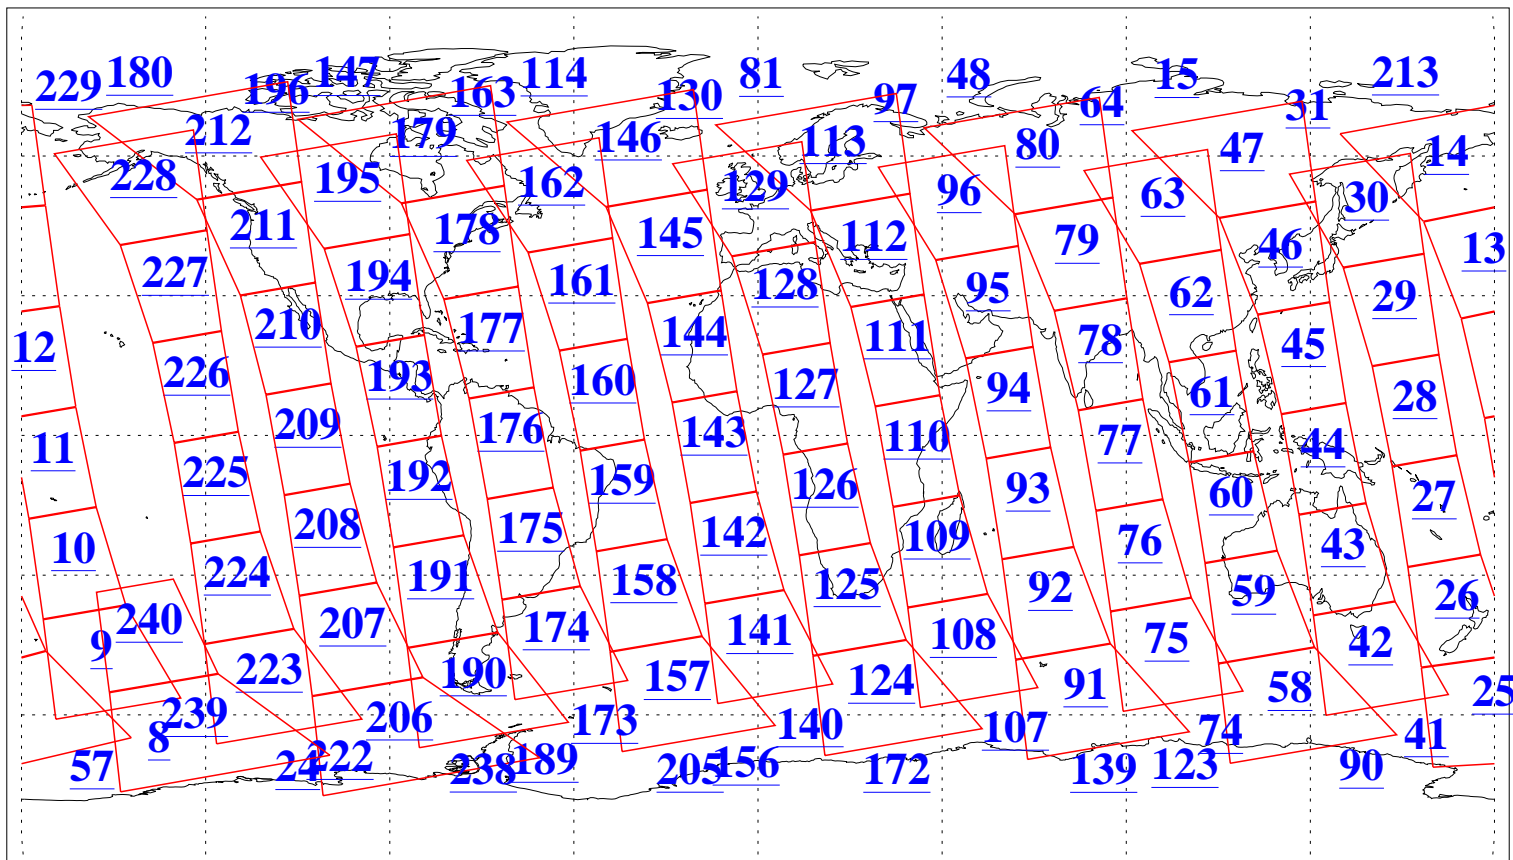

L1B Availability
AMSU Granules: 240
HSB Granules: 0
AIRS Granules: 240

15 Jul 2015
DoY 196
Aqua Day 4820
Granules: 1 to 120

Granules: 121 to 240

Legend: AMSU Available, HSB Available, AIRS Available

L1B Availability
AMSU Granules: 240
HSB Granules: 0
AIRS Granules: 240

15 Jul 2015
DoY 196
Aqua Day 4820

Ascending Granules

Descending Granules

Legend: AMSU Available, HSB Available, AIRS Available

L1B Availability
AMSU Granules: 240
HSB Granules: 0
AIRS Granules: 240

15 Jul 2015
DoY 196
Aqua Day 4820

Northern Hemisphere Granules

Southern Hemisphere Granules

Legend: AMSU Available, HSB Available, AIRS Available