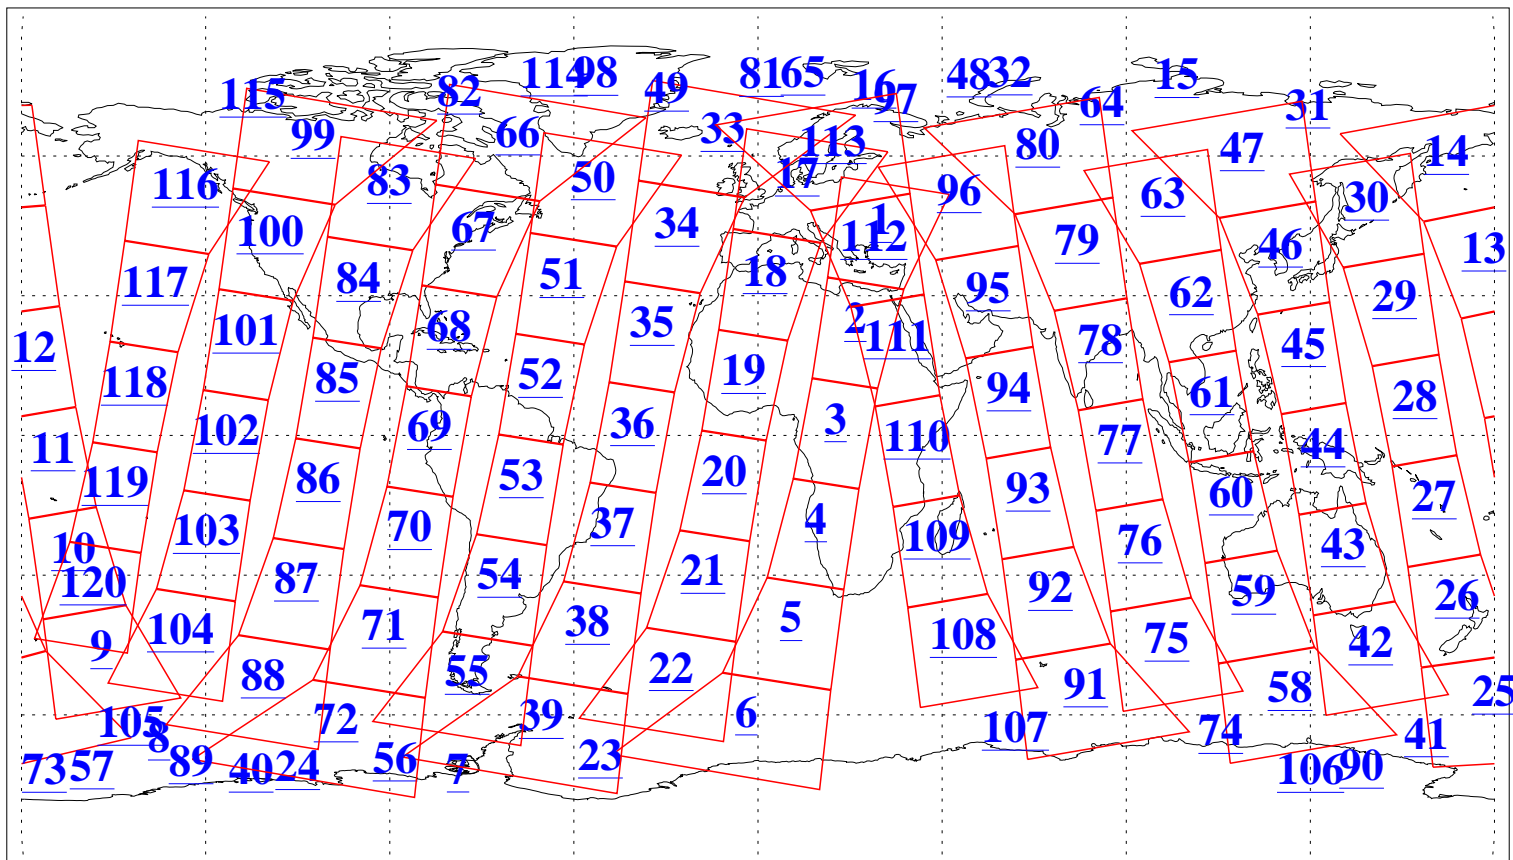

L1B Availability
AMSU Granules: 240
HSB Granules: 0
AIRS Granules: 240

15 Jul 2015
DoY 196
Aqua Day 4820
Granules: 1 to 120

Granules: 121 to 240

Legend: AMSU Available, HSB Available, AIRS Available

L1B Availability
AMSU Granules: 240
HSB Granules: 0
AIRS Granules: 240

15 Jul 2015
DoY 196
Aqua Day 4820

Ascending Granules

Descending Granules

Legend: AMSU Available, HSB Available, AIRS Available

L1B Availability
AMSU Granules: 240
HSB Granules: 0
AIRS Granules: 240

15 Jul 2015
DoY 196
Aqua Day 4820

Northern Hemisphere Granules

Southern Hemisphere Granules

Legend: AMSU Available, HSB Available, AIRS Available