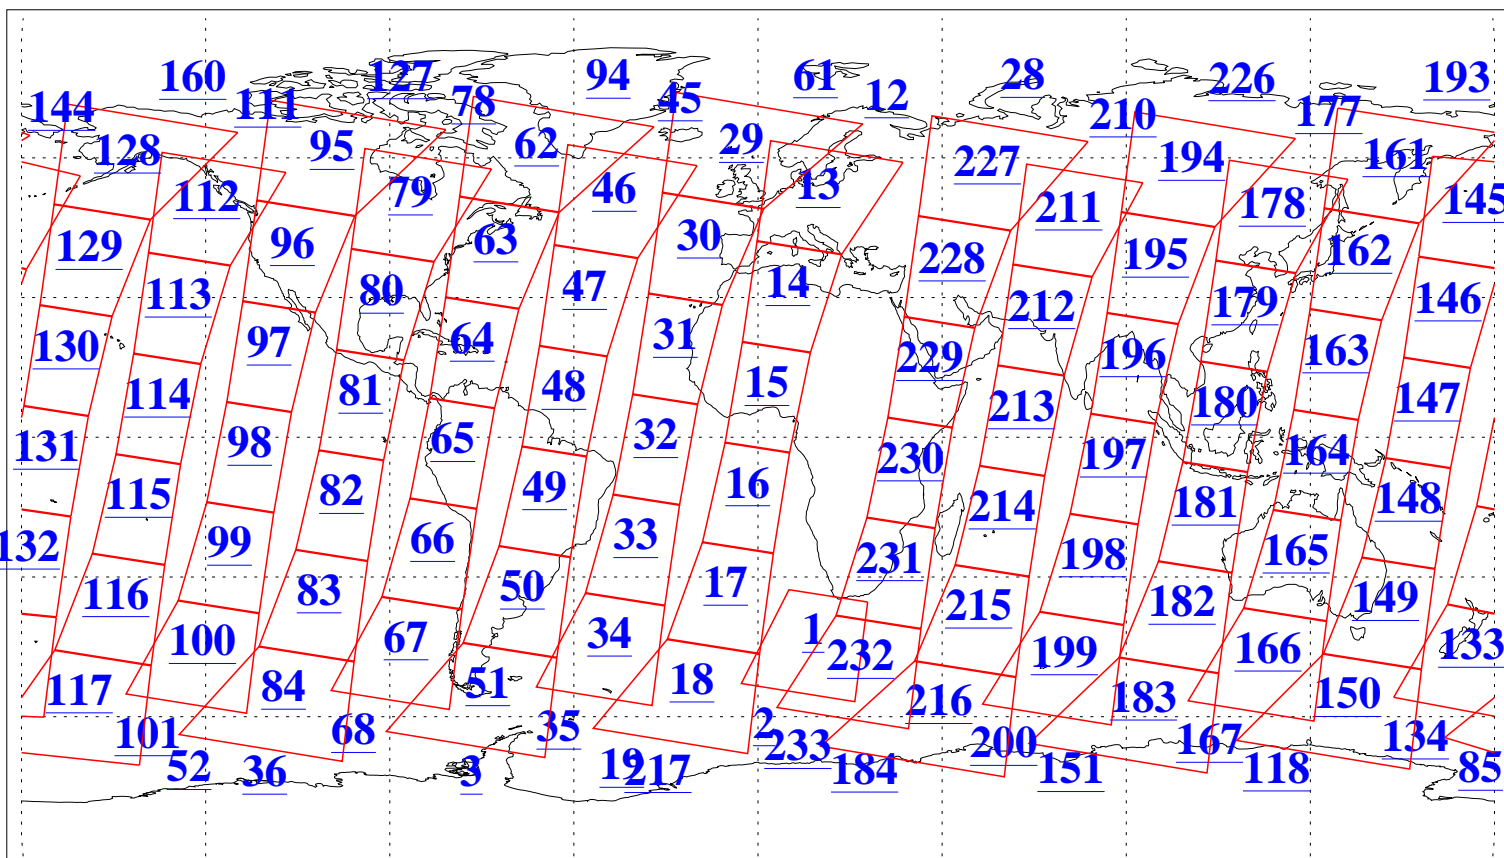

L1B Availability
AMSU Granules: 240
HSB Granules: 0
AIRS Granules: 240

3 Jul 2015
DoY 184
Aqua Day 4808
Granules: 1 to 120

Granules: 121 to 240

Legend: AMSU Available, HSB Available, AIRS Available

L1B Availability
AMSU Granules: 240
HSB Granules: 0
AIRS Granules: 240

3 Jul 2015
DoY 184
Aqua Day 4808

Ascending Granules

Descending Granules

Legend: AMSU Available, HSB Available, AIRS Available

L1B Availability
 AMSU Granules: 240
 HSB Granules: 0
 AIRS Granules: 240

3 Jul 2015
 DoY 184
 Aqua Day 4808

Northern Hemisphere Granules

Southern Hemisphere Granules

Legend: AMSU Available, HSB Available, AIRS Available