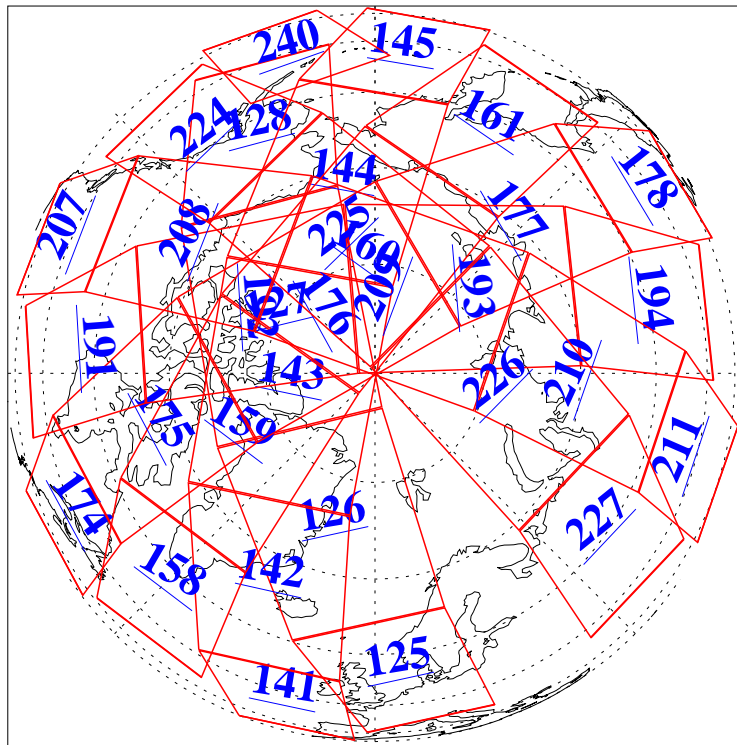

3 Jul 2015
DoY 184
Aqua Day 4808

Ascending Granules

Descending Granules

Legend: AMSU Available, HSB Available, AIRS Available

L1B Availability
 AMSU Granules: 240
 HSB Granules: 0
 AIRS Granules: 240

3 Jul 2015
 DoY 184
 Aqua Day 4808

Northern Hemisphere Granules

Southern Hemisphere Granules

Legend: AMSU Available, HSB Available, AIRS Available