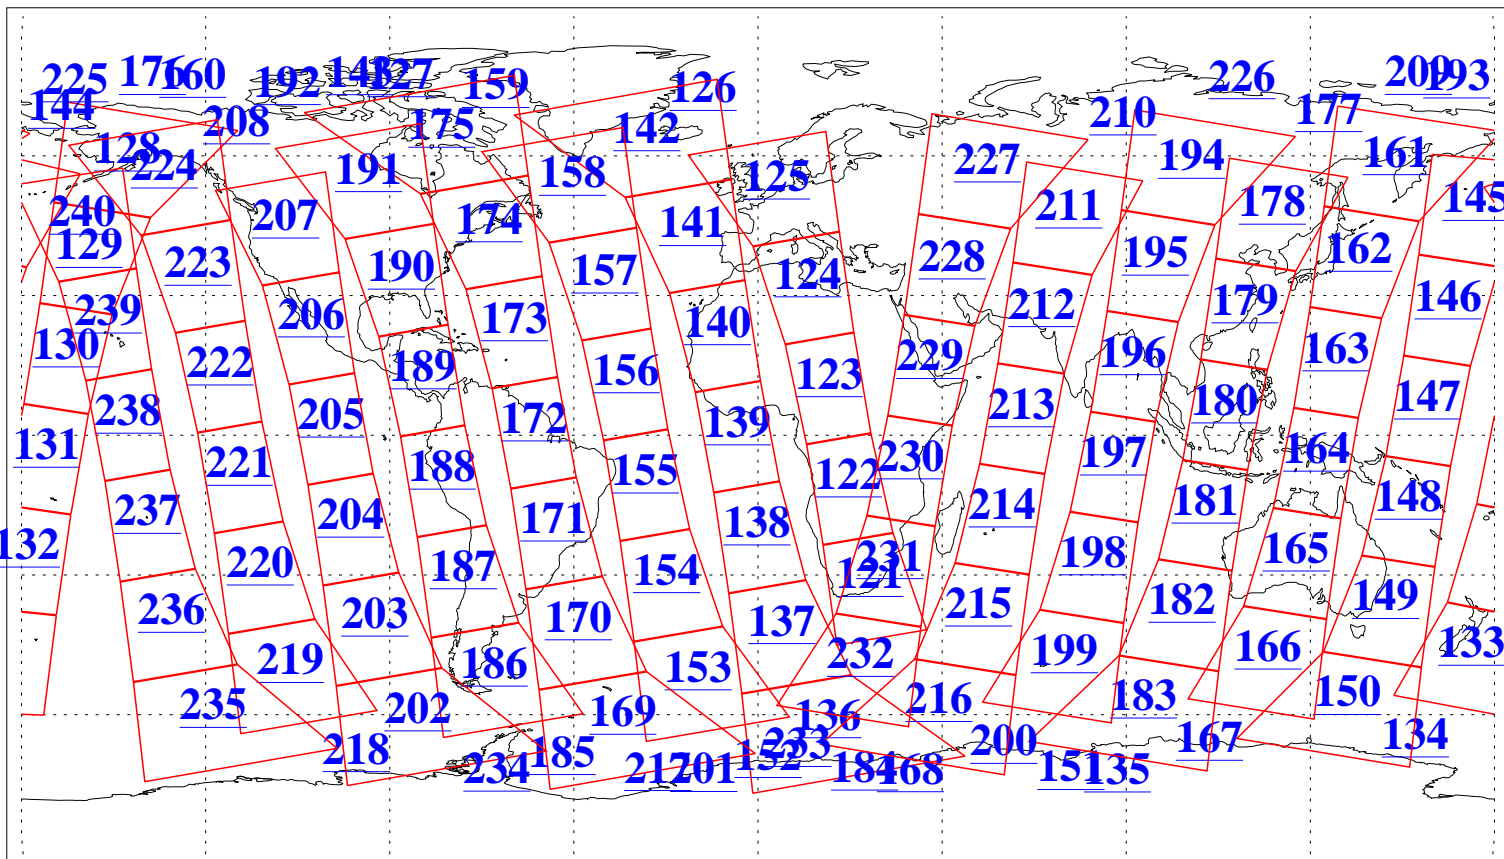

L1B Availability
AMSU Granules: 240
HSB Granules: 0
AIRS Granules: 240

3 Jul 2015
DoY 184
Aqua Day 4808
Granules: 1 to 120

Granules: 121 to 240

Legend: AMSU Available, HSB Available, AIRS Available

L1B Availability
AMSU Granules: 240
HSB Granules: 0
AIRS Granules: 240

3 Jul 2015
DoY 184
Aqua Day 4808

Ascending Granules

Descending Granules

Legend: AMSU Available, HSB Available, AIRS Available

L1B Availability
 AMSU Granules: 240
 HSB Granules: 0
 AIRS Granules: 240

3 Jul 2015
 DoY 184
 Aqua Day 4808

Northern Hemisphere Granules

Southern Hemisphere Granules

Legend: AMSU Available, HSB Available, AIRS Available