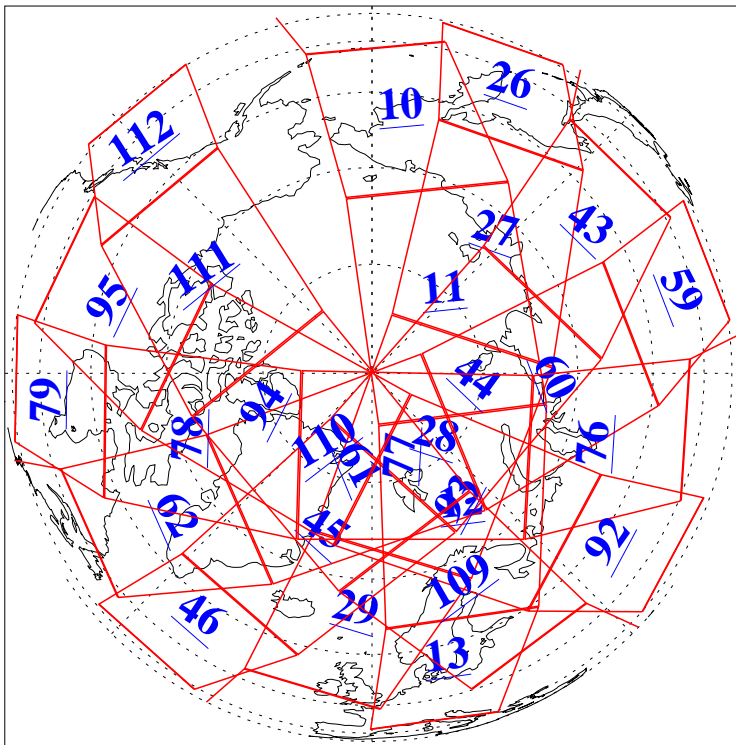

L1B Availability
AMSU Granules: 240
HSB Granules: 0
AIRS Granules: 240

3 Jul 2015
DoY 184
Aqua Day 4808
Granules: 1 to 120

Granules: 121 to 240

Legend: AMSU Available, HSB Available, AIRS Available

L1B Availability
AMSU Granules: 240
HSB Granules: 0
AIRS Granules: 240

3 Jul 2015
DoY 184
Aqua Day 4808

Ascending Granules

Descending Granules

Legend: AMSU Available, HSB Available, AIRS Available

L1B Availability
 AMSU Granules: 240
 HSB Granules: 0
 AIRS Granules: 240

3 Jul 2015
 DoY 184
 Aqua Day 4808

Northern Hemisphere Granules

Southern Hemisphere Granules

Legend: AMSU Available, HSB Available, AIRS Available