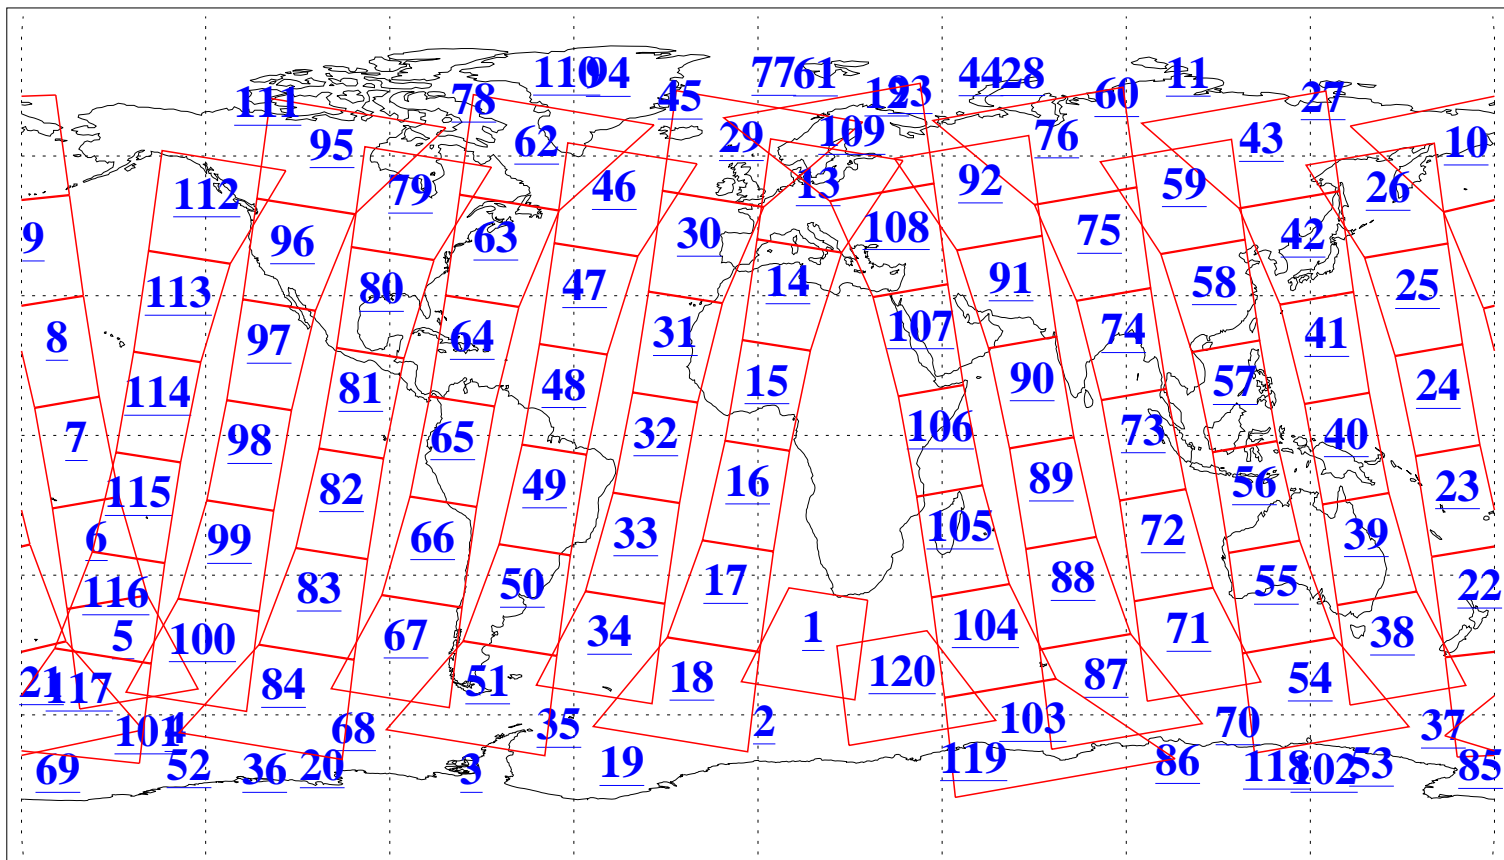

L1B Availability
AMSU Granules: 240
HSB Granules: 0
AIRS Granules: 240

3 Jul 2015
DoY 184
Aqua Day 4808
Granules: 1 to 120

Granules: 121 to 240

Legend: AMSU Available, HSB Available, AIRS Available

L1B Availability
AMSU Granules: 240
HSB Granules: 0
AIRS Granules: 240

3 Jul 2015
DoY 184
Aqua Day 4808

Ascending Granules

Descending Granules

Legend: AMSU Available, HSB Available, AIRS Available

L1B Availability
 AMSU Granules: 240
 HSB Granules: 0
 AIRS Granules: 240

3 Jul 2015
 DoY 184
 Aqua Day 4808

Northern Hemisphere Granules

Southern Hemisphere Granules

Legend: AMSU Available, HSB Available, AIRS Available