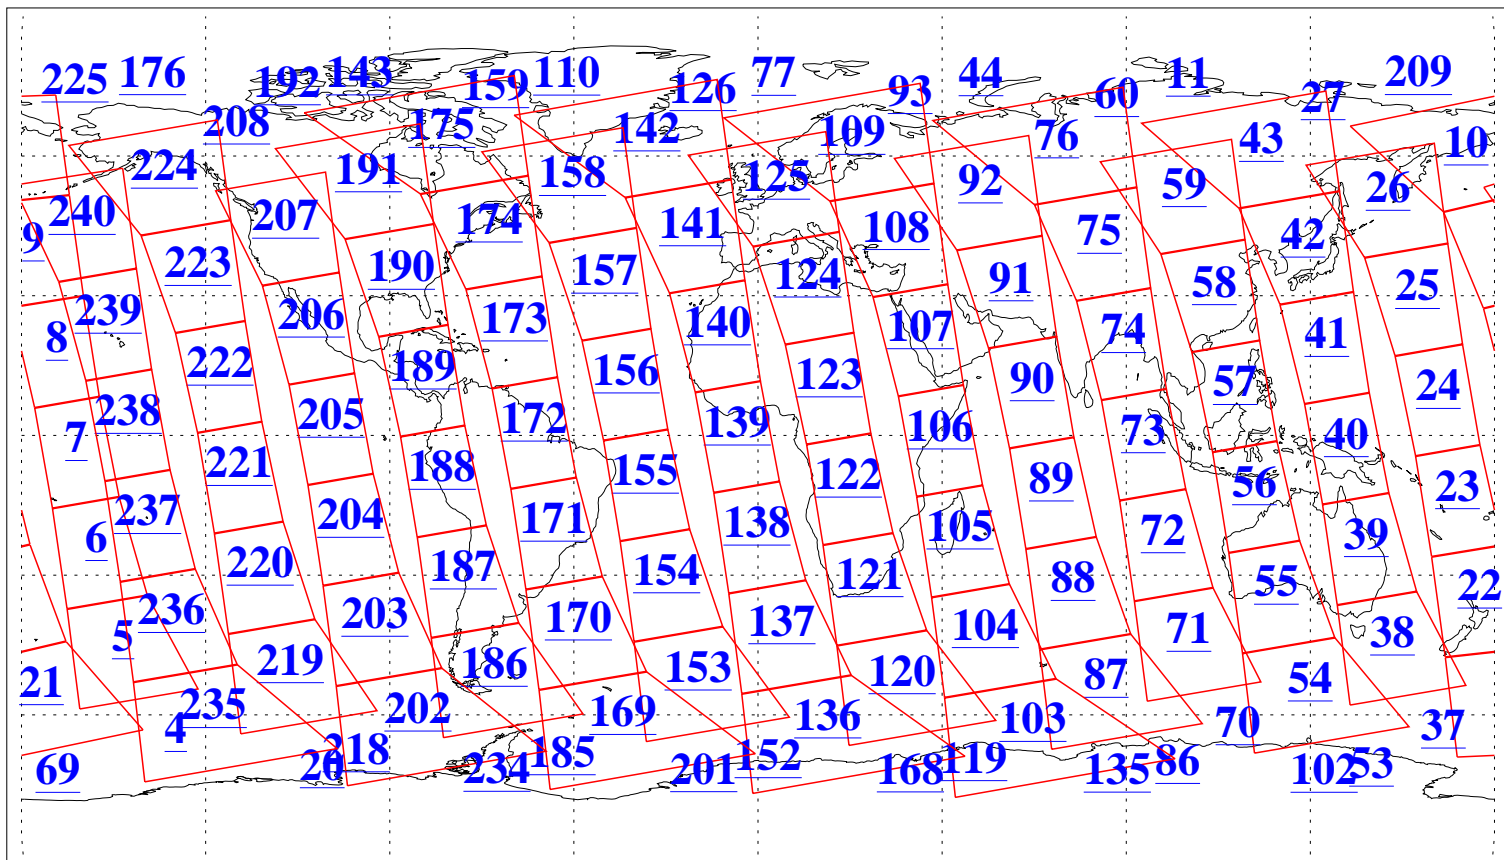

L1B Availability
AMSU Granules: 240
HSB Granules: 0
AIRS Granules: 240

3 Jul 2015
DoY 184
Aqua Day 4808
Granules: 1 to 120

Granules: 121 to 240

Legend: AMSU Available, HSB Available, AIRS Available

L1B Availability
AMSU Granules: 240
HSB Granules: 0
AIRS Granules: 240

3 Jul 2015
DoY 184
Aqua Day 4808

Ascending Granules

Descending Granules

Legend: AMSU Available, HSB Available, AIRS Available

L1B Availability
 AMSU Granules: 240
 HSB Granules: 0
 AIRS Granules: 240

3 Jul 2015
 DoY 184
 Aqua Day 4808

Northern Hemisphere Granules

Southern Hemisphere Granules

Legend: AMSU Available, HSB Available, AIRS Available