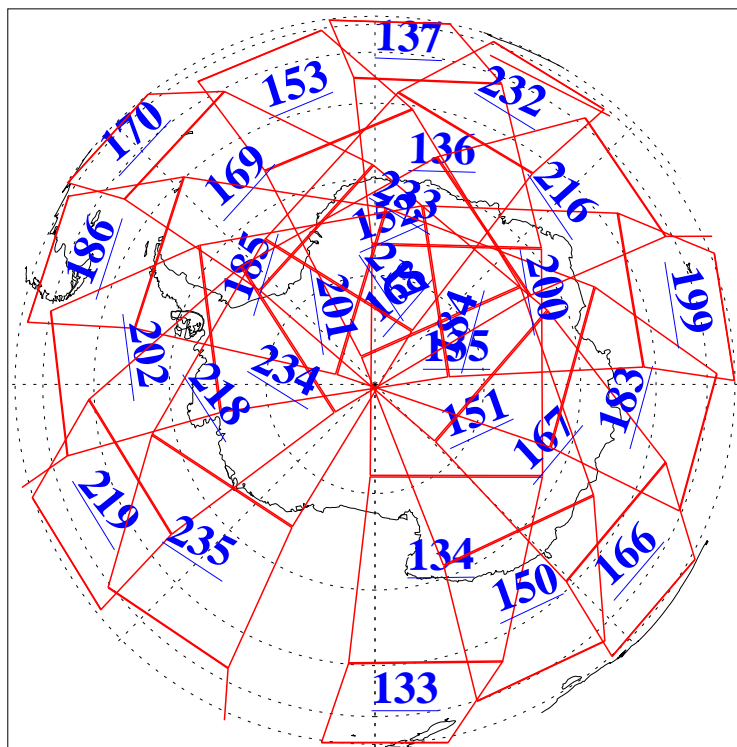

L1B Availability
AMSU Granules: 240
HSB Granules: 0
AIRS Granules: 240

3 Jul 2015
DoY 184
Aqua Day 4808
Granules: 1 to 120

Granules: 121 to 240

Legend: AMSU Available, HSB Available, AIRS Available

L1B Availability
AMSU Granules: 240
HSB Granules: 0
AIRS Granules: 240

3 Jul 2015
DoY 184
Aqua Day 4808

Ascending Granules

Descending Granules

Legend: AMSU Available, HSB Available, AIRS Available

L1B Availability
 AMSU Granules: 240
 HSB Granules: 0
 AIRS Granules: 240

3 Jul 2015
 DoY 184
 Aqua Day 4808

Northern Hemisphere Granules

Southern Hemisphere Granules

Legend: AMSU Available, HSB Available, AIRS Available