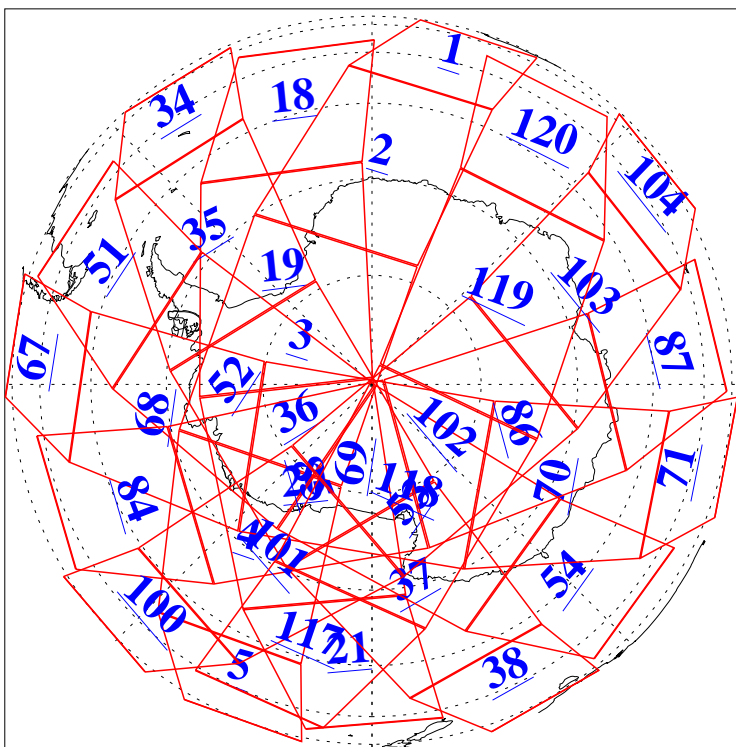

L1B Availability
AMSU Granules: 240
HSB Granules: 0
AIRS Granules: 240

3 Jul 2015
DoY 184
Aqua Day 4808
Granules: 1 to 120

Granules: 121 to 240

Legend: AMSU Available, HSB Available, AIRS Available

L1B Availability
AMSU Granules: 240
HSB Granules: 0
AIRS Granules: 240

3 Jul 2015
DoY 184
Aqua Day 4808

Ascending Granules

Descending Granules

Legend: AMSU Available, HSB Available, AIRS Available

L1B Availability
 AMSU Granules: 240
 HSB Granules: 0
 AIRS Granules: 240

3 Jul 2015
 DoY 184
 Aqua Day 4808

Northern Hemisphere Granules

Southern Hemisphere Granules

Legend: AMSU Available, HSB Available, AIRS Available