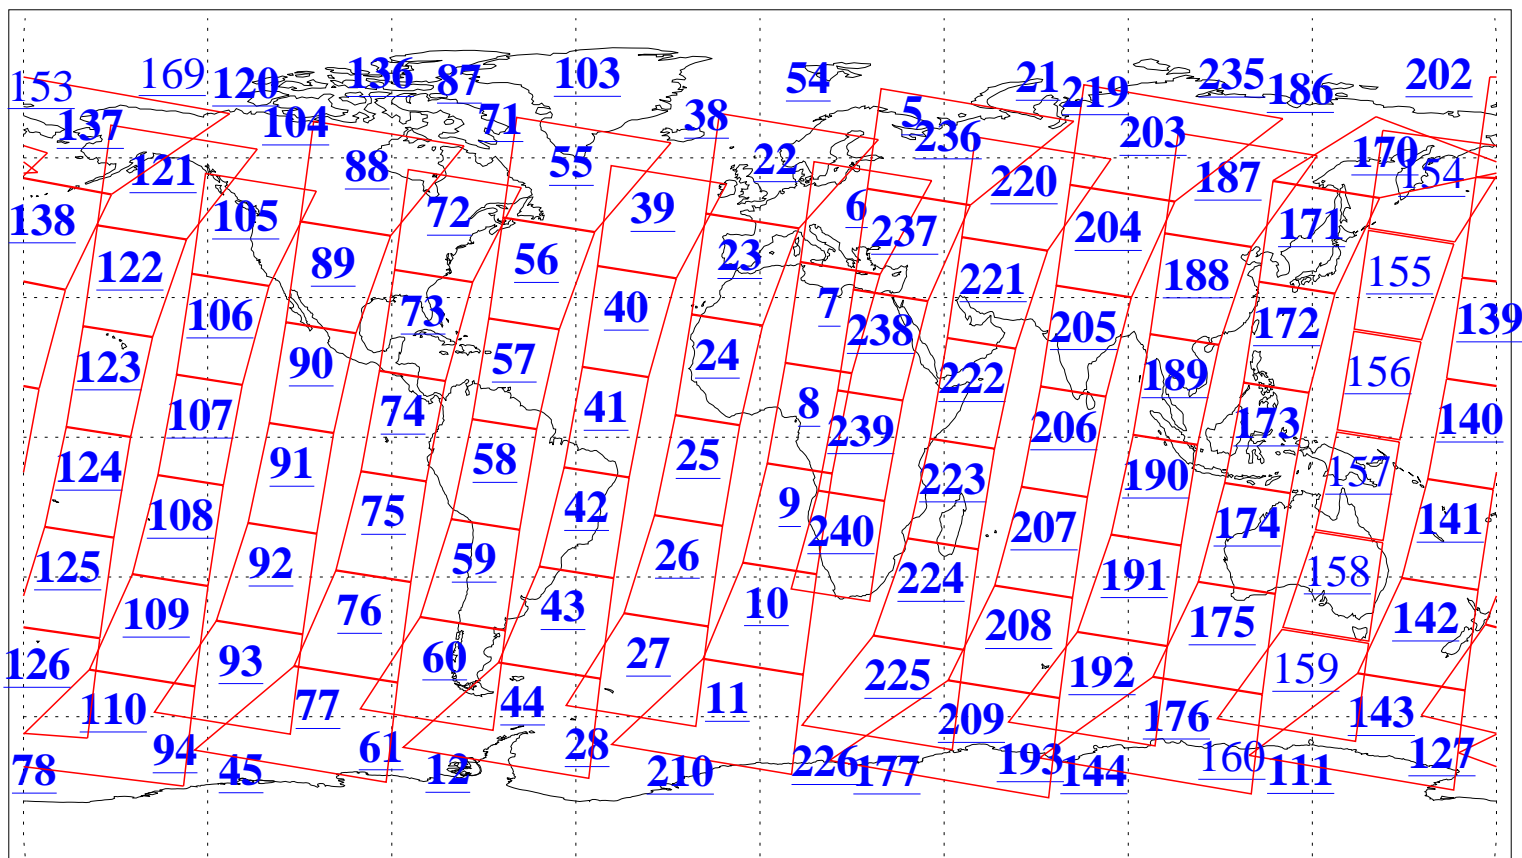

L1B Availability  
AMSU Granules: 240  
HSB Granules: 0  
AIRS Granules: 223

2 Jul 2015  
DoY 183  
Aqua Day 4807  
Granules: 1 to 120

Granules: 121 to 240

Legend: AMSU Available, HSB Available, AIRS Available

L1B Availability  
AMSU Granules: 240  
HSB Granules: 0  
AIRS Granules: 223

2 Jul 2015  
DoY 183  
Aqua Day 4807

Ascending Granules

Descending Granules

Legend: AMSU Available, HSB Available, AIRS Available

L1B Availability  
 AMSU Granules: 240  
 HSB Granules: 0  
 AIRS Granules: 223

2 Jul 2015  
 DoY 183  
 Aqua Day 4807

Northern Hemisphere Granules

Southern Hemisphere Granules

Legend: AMSU Available, HSB Available, AIRS Available