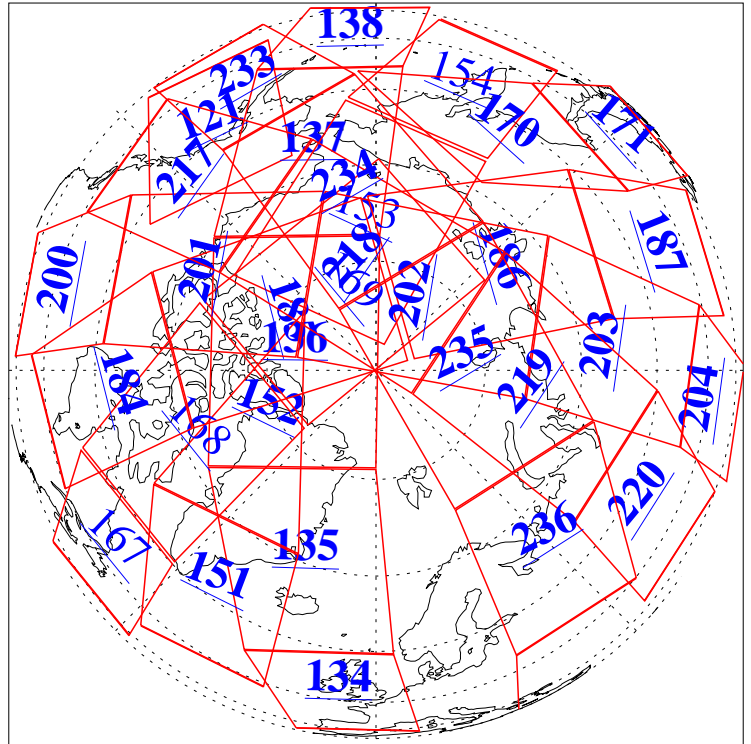

L1B Availability  
AMSU Granules: 240  
HSB Granules: 0  
AIRS Granules: 223

2 Jul 2015  
DoY 183  
Aqua Day 4807  
Granules: 1 to 120

Granules: 121 to 240

Legend: AMSU Available, HSB Available, AIRS Available

L1B Availability  
AMSU Granules: 240  
HSB Granules: 0  
AIRS Granules: 223

2 Jul 2015  
DoY 183  
Aqua Day 4807

Ascending Granules

Descending Granules

Legend: AMSU Available, HSB Available, AIRS Available

L1B Availability  
 AMSU Granules: 240  
 HSB Granules: 0  
 AIRS Granules: 223

2 Jul 2015  
 DoY 183  
 Aqua Day 4807

Northern Hemisphere Granules

Southern Hemisphere Granules

Legend: AMSU Available, HSB Available, AIRS Available