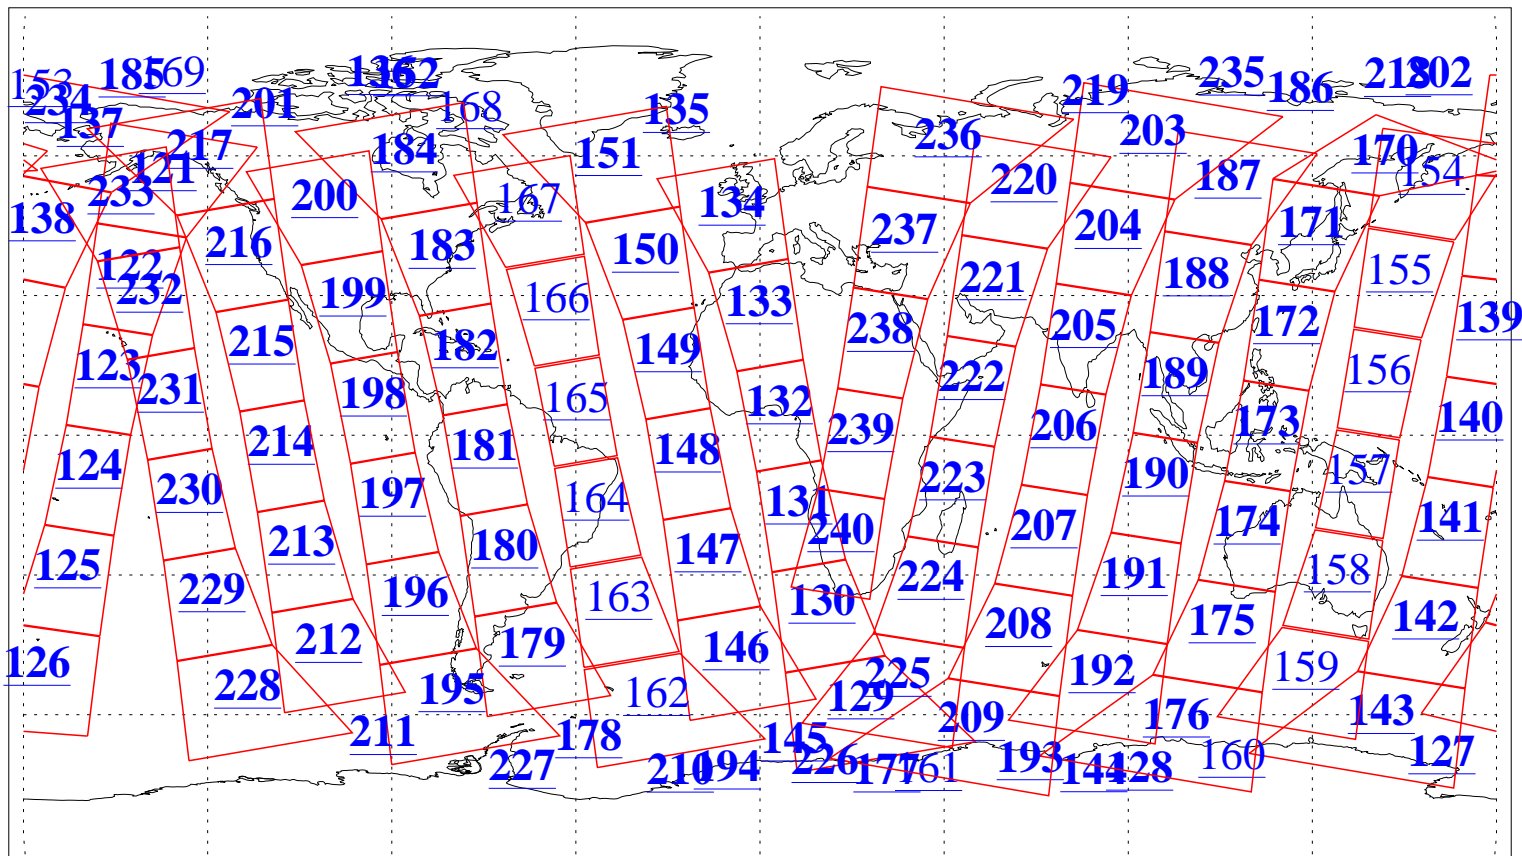

L1B Availability  
AMSU Granules: 240  
HSB Granules: 0  
AIRS Granules: 223

2 Jul 2015  
DoY 183  
Aqua Day 4807  
Granules: 1 to 120

Granules: 121 to 240

Legend: AMSU Available, HSB Available, AIRS Available

L1B Availability  
AMSU Granules: 240  
HSB Granules: 0  
AIRS Granules: 223

2 Jul 2015  
DoY 183  
Aqua Day 4807

Ascending Granules

Descending Granules

Legend: AMSU Available, HSB Available, AIRS Available

L1B Availability  
 AMSU Granules: 240  
 HSB Granules: 0  
 AIRS Granules: 223

2 Jul 2015  
 DoY 183  
 Aqua Day 4807

Northern Hemisphere Granules

Southern Hemisphere Granules

Legend: AMSU Available, HSB Available, AIRS Available