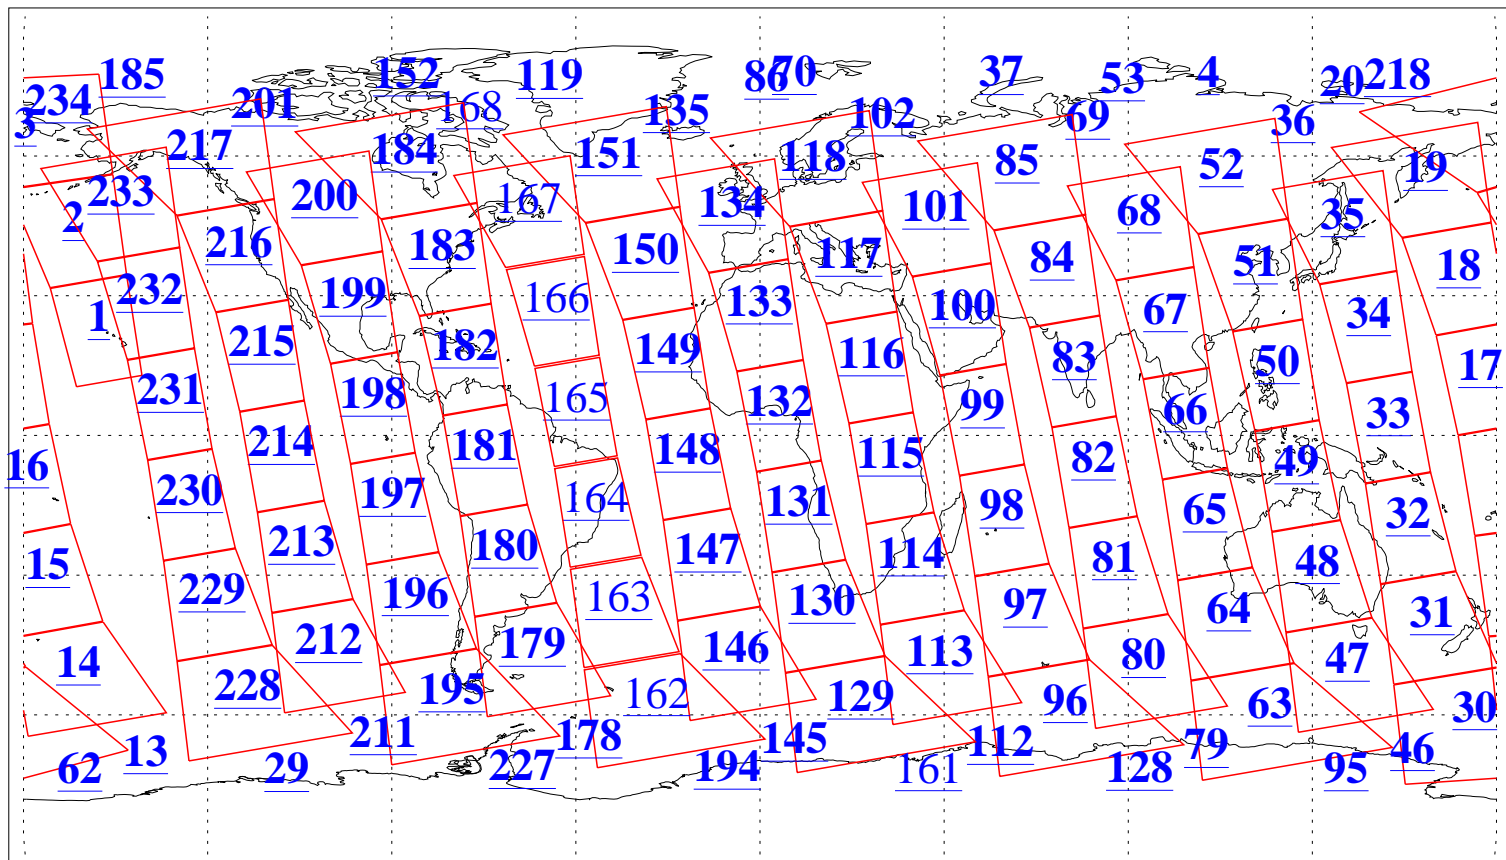

L1B Availability  
AMSU Granules: 240  
HSB Granules: 0  
AIRS Granules: 223

2 Jul 2015  
DoY 183  
Aqua Day 4807  
Granules: 1 to 120

Granules: 121 to 240

Legend: AMSU Available, HSB Available, AIRS Available

L1B Availability  
AMSU Granules: 240  
HSB Granules: 0  
AIRS Granules: 223

2 Jul 2015  
DoY 183  
Aqua Day 4807

Ascending Granules

Descending Granules

Legend: AMSU Available, HSB Available, AIRS Available

L1B Availability  
 AMSU Granules: 240  
 HSB Granules: 0  
 AIRS Granules: 223

2 Jul 2015  
 DoY 183  
 Aqua Day 4807

Northern Hemisphere Granules

Southern Hemisphere Granules

Legend: AMSU Available, HSB Available, AIRS Available