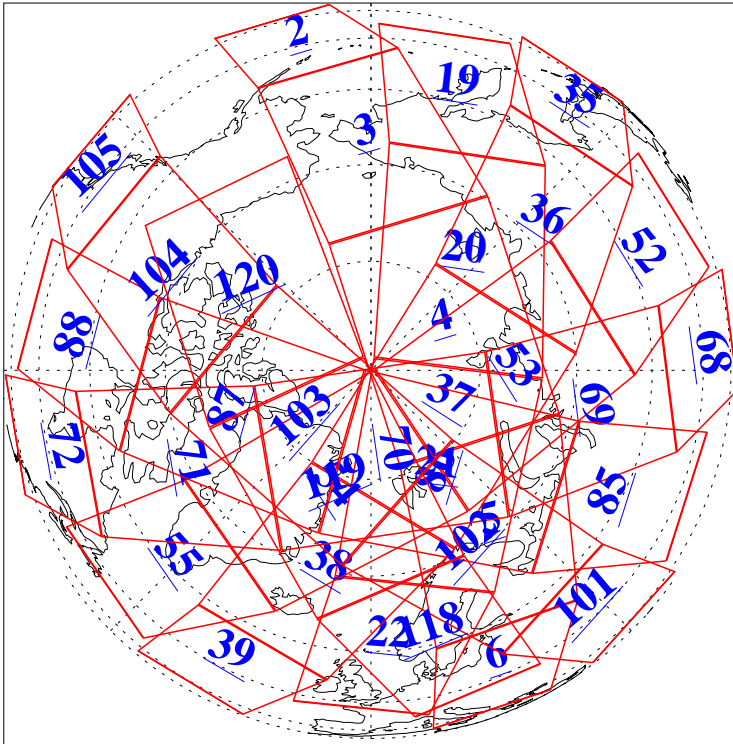

L1B Availability  
AMSU Granules: 240  
HSB Granules: 0  
AIRS Granules: 223

2 Jul 2015  
DoY 183  
Aqua Day 4807  
Granules: 1 to 120

Granules: 121 to 240

Legend: AMSU Available, HSB Available, AIRS Available

L1B Availability  
AMSU Granules: 240  
HSB Granules: 0  
AIRS Granules: 223

2 Jul 2015  
DoY 183  
Aqua Day 4807

Ascending Granules

Descending Granules

Legend: AMSU Available, HSB Available, AIRS Available

L1B Availability  
 AMSU Granules: 240  
 HSB Granules: 0  
 AIRS Granules: 223

2 Jul 2015  
 DoY 183  
 Aqua Day 4807

Northern Hemisphere Granules

Southern Hemisphere Granules

Legend: AMSU Available, HSB Available, AIRS Available