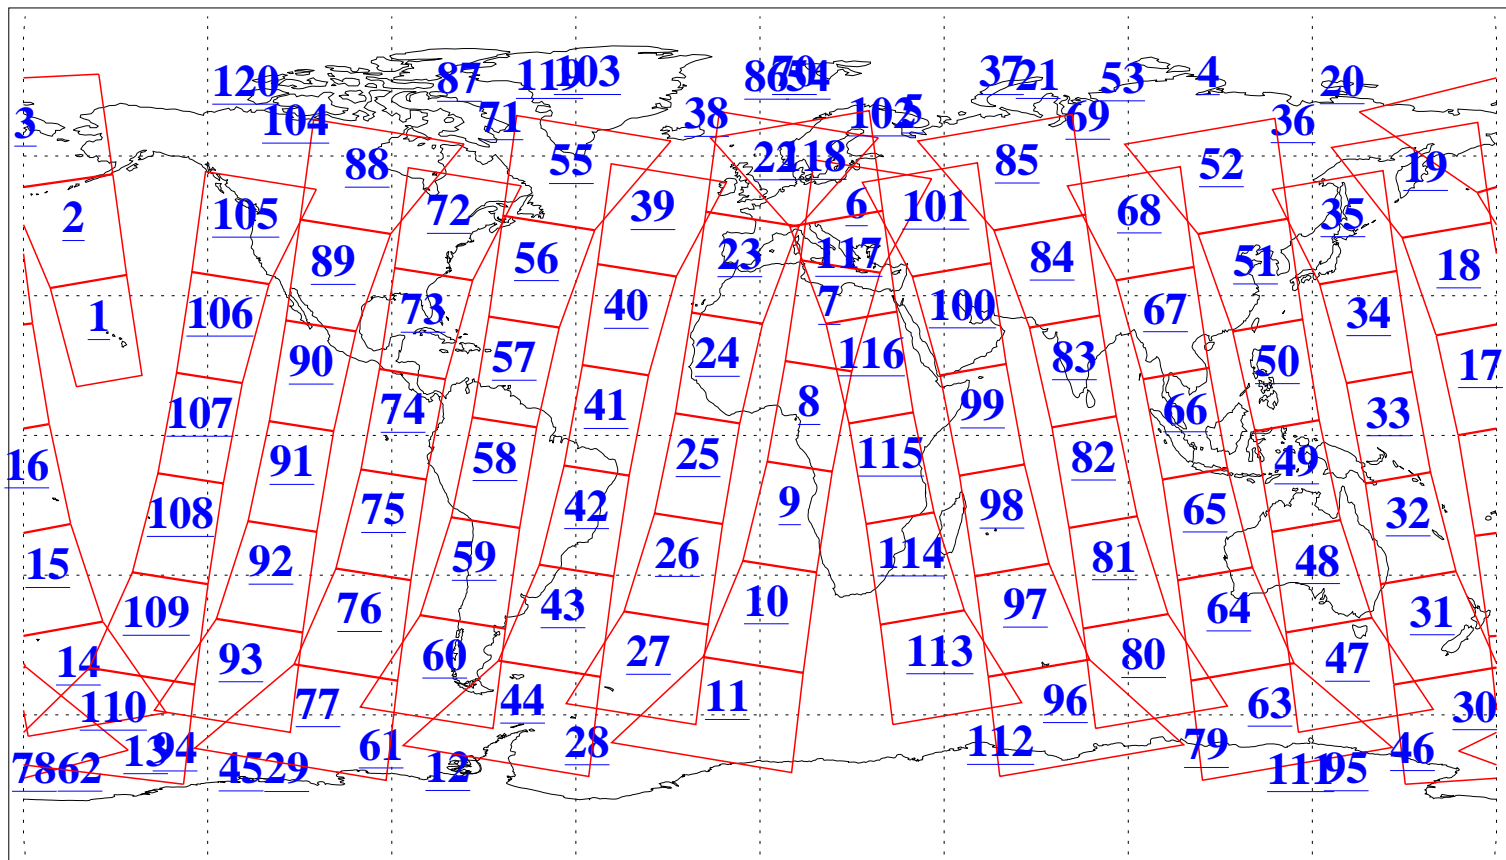

L1B Availability  
AMSU Granules: 240  
HSB Granules: 0  
AIRS Granules: 223

2 Jul 2015  
DoY 183  
Aqua Day 4807  
Granules: 1 to 120

Granules: 121 to 240

Legend: AMSU Available, HSB Available, AIRS Available

L1B Availability  
AMSU Granules: 240  
HSB Granules: 0  
AIRS Granules: 223

2 Jul 2015  
DoY 183  
Aqua Day 4807

Ascending Granules

Descending Granules

Legend: AMSU Available, HSB Available, AIRS Available

L1B Availability  
 AMSU Granules: 240  
 HSB Granules: 0  
 AIRS Granules: 223

2 Jul 2015  
 DoY 183  
 Aqua Day 4807

Northern Hemisphere Granules

Southern Hemisphere Granules

Legend: AMSU Available, HSB Available, AIRS Available