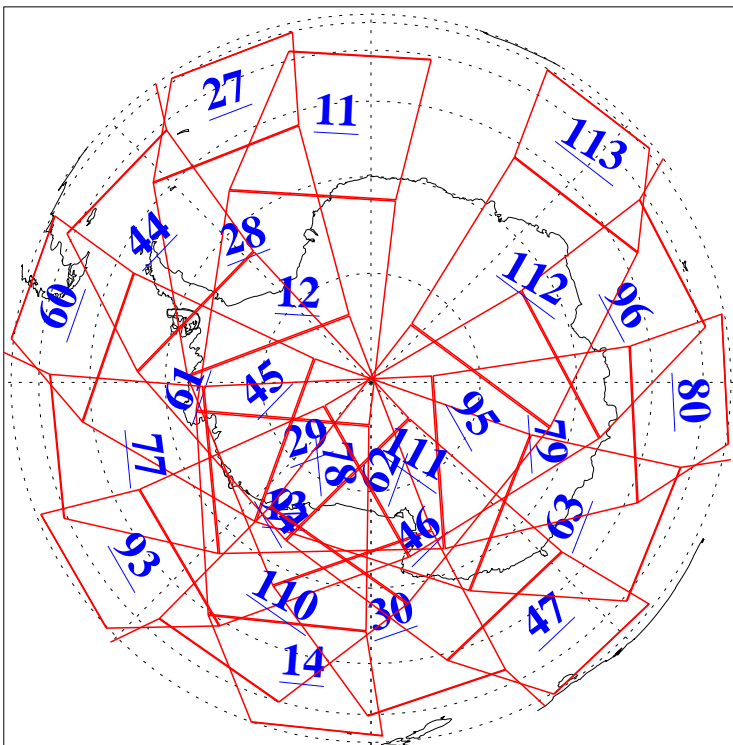

L1B Availability  
AMSU Granules: 240  
HSB Granules: 0  
AIRS Granules: 223

2 Jul 2015  
DoY 183  
Aqua Day 4807  
Granules: 1 to 120

Granules: 121 to 240

Legend: AMSU Available, HSB Available, AIRS Available

L1B Availability  
AMSU Granules: 240  
HSB Granules: 0  
AIRS Granules: 223

2 Jul 2015  
DoY 183  
Aqua Day 4807

Ascending Granules

Descending Granules

Legend: AMSU Available, HSB Available, AIRS Available

L1B Availability  
 AMSU Granules: 240  
 HSB Granules: 0  
 AIRS Granules: 223

2 Jul 2015  
 DoY 183  
 Aqua Day 4807

Northern Hemisphere Granules

Southern Hemisphere Granules

Legend: AMSU Available, HSB Available, AIRS Available