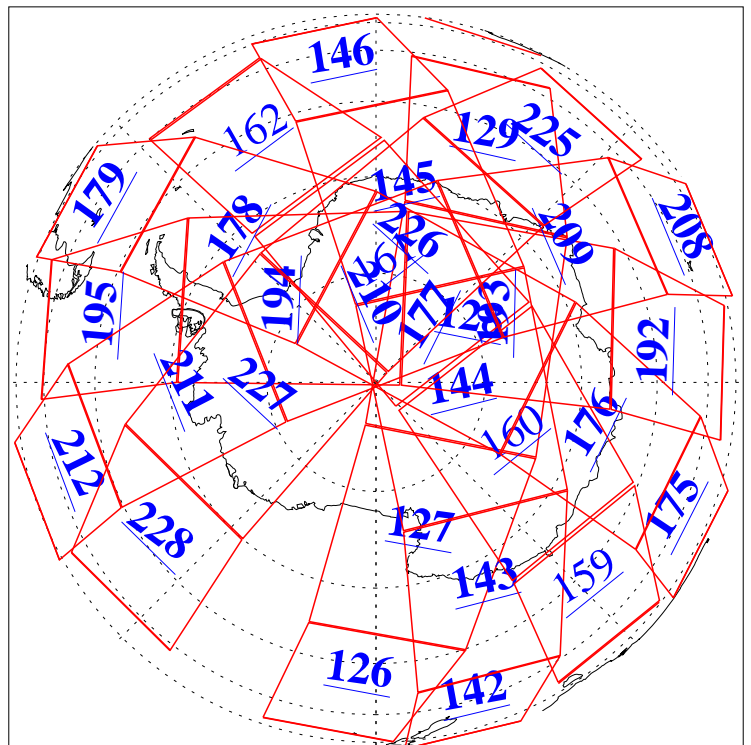

L1B Availability  
AMSU Granules: 240  
HSB Granules: 0  
AIRS Granules: 223

2 Jul 2015  
DoY 183  
Aqua Day 4807  
Granules: 1 to 120

Granules: 121 to 240

Legend: AMSU Available, HSB Available, AIRS Available

L1B Availability  
AMSU Granules: 240  
HSB Granules: 0  
AIRS Granules: 223

2 Jul 2015  
DoY 183  
Aqua Day 4807

Ascending Granules

Descending Granules

Legend: AMSU Available, HSB Available, AIRS Available

L1B Availability  
 AMSU Granules: 240  
 HSB Granules: 0  
 AIRS Granules: 223

2 Jul 2015  
 DoY 183  
 Aqua Day 4807

Northern Hemisphere Granules

Southern Hemisphere Granules

Legend: AMSU Available, HSB Available, AIRS Available