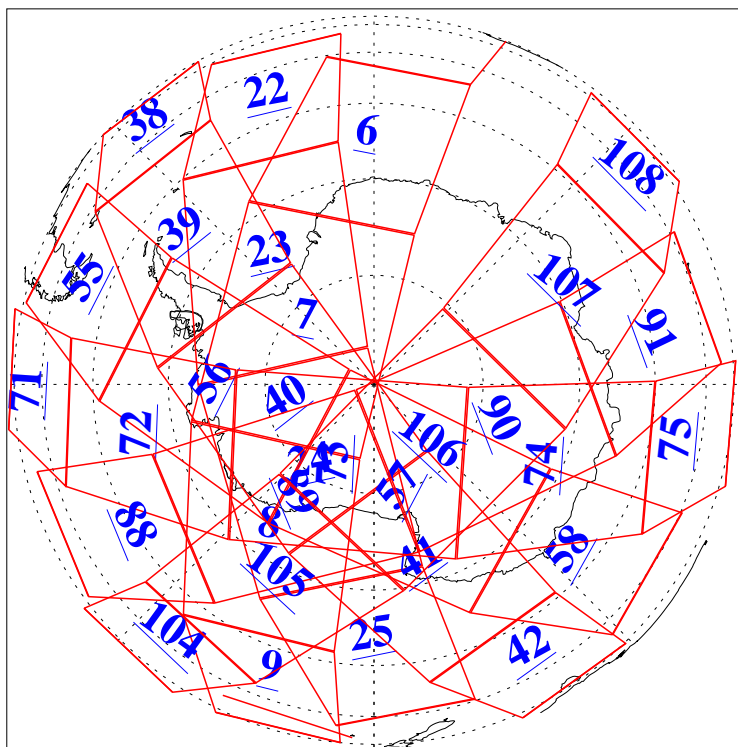

L1B Availability  
AMSU Granules: 240  
HSB Granules: 0  
AIRS Granules: 240

29 Jun 2015  
DoY 180  
Aqua Day 4804  
Granules: 1 to 120

Granules: 121 to 240

Legend: AMSU Available, HSB Available, AIRS Available

L1B Availability  
AMSU Granules: 240  
HSB Granules: 0  
AIRS Granules: 240

29 Jun 2015  
DoY 180  
Aqua Day 4804  
Ascending Granules

Descending Granules

Legend: AMSU Available, HSB Available, AIRS Available

L1B Availability  
 AMSU Granules: 240  
 HSB Granules: 0  
 AIRS Granules: 240

29 Jun 2015  
 DoY 180  
 Aqua Day 4804

Northern Hemisphere Granules

Southern Hemisphere Granules

Legend: AMSU Available, HSB Available, AIRS Available