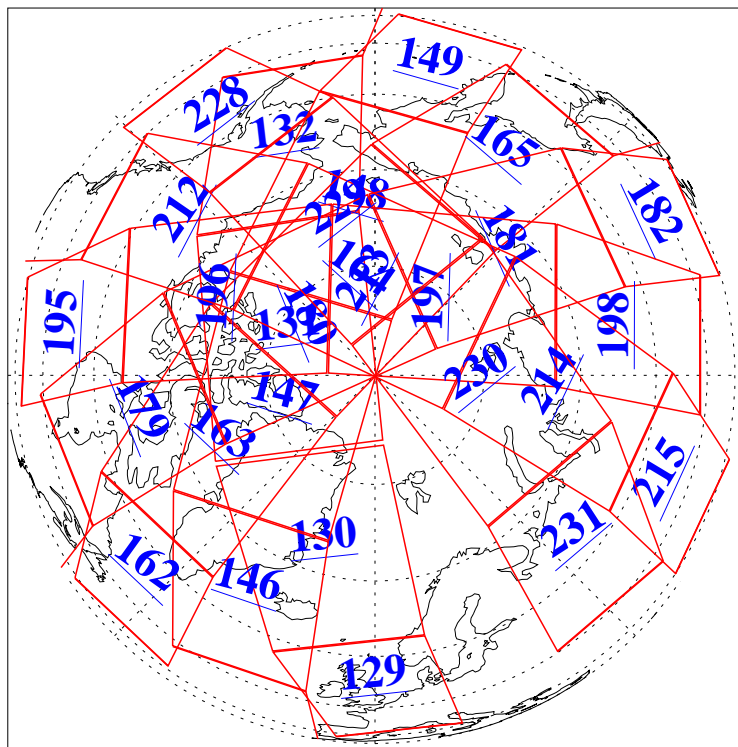

L1B Availability  
AMSU Granules: 240  
HSB Granules: 0  
AIRS Granules: 240

29 Jun 2015  
DoY 180  
Aqua Day 4804  
Granules: 1 to 120

Granules: 121 to 240

Legend: AMSU Available, HSB Available, AIRS Available

L1B Availability  
AMSU Granules: 240  
HSB Granules: 0  
AIRS Granules: 240

29 Jun 2015  
DoY 180  
Aqua Day 4804  
Ascending Granules

Descending Granules

Legend: AMSU Available, HSB Available, AIRS Available

L1B Availability  
 AMSU Granules: 240  
 HSB Granules: 0  
 AIRS Granules: 240

29 Jun 2015  
 DoY 180  
 Aqua Day 4804

Northern Hemisphere Granules

Southern Hemisphere Granules

Legend: AMSU Available, HSB Available, AIRS Available