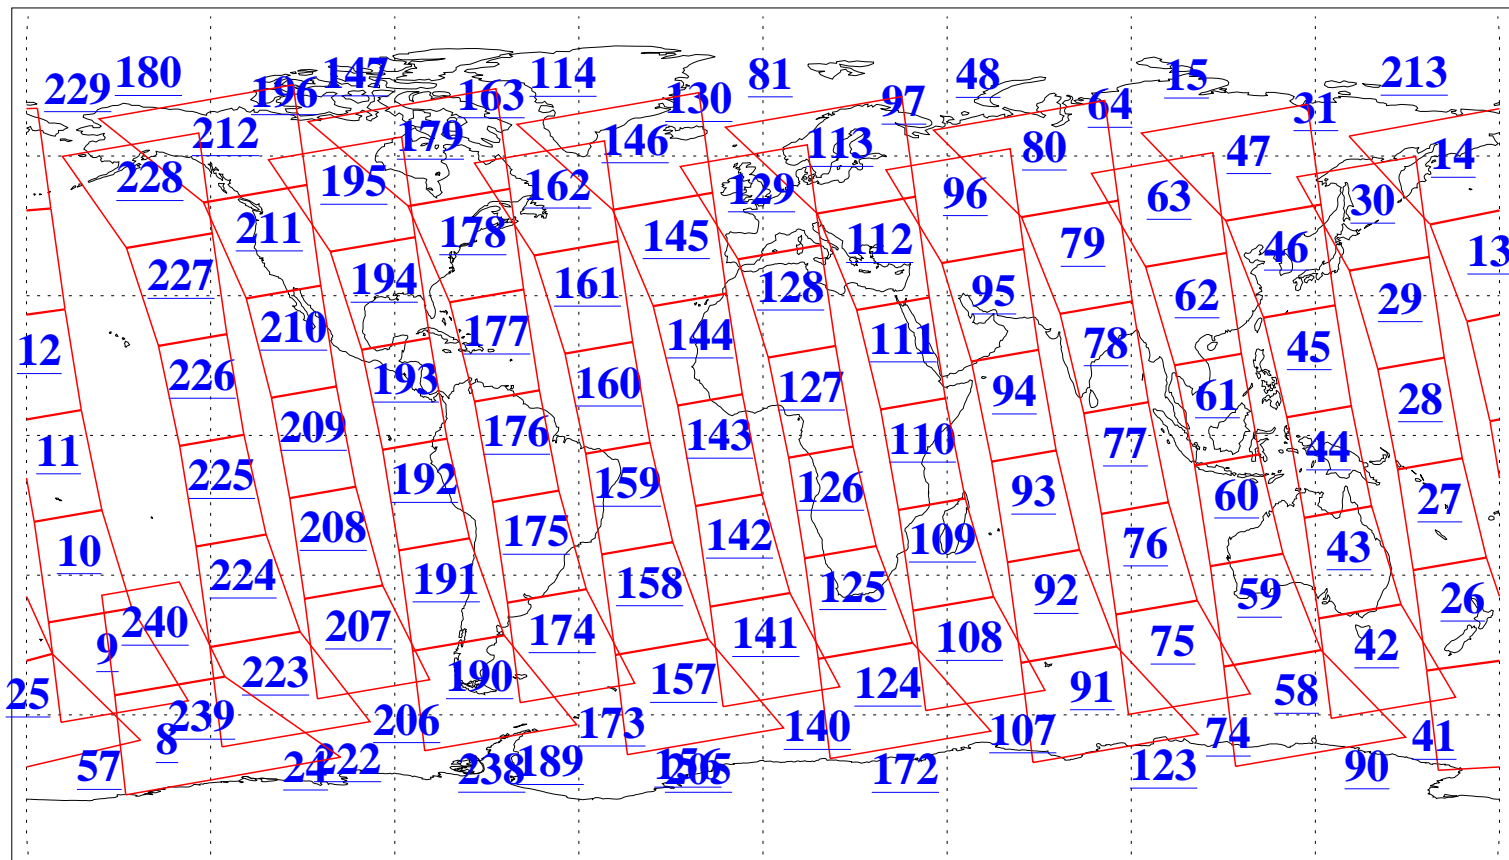

L1B Availability  
AMSU Granules: 240  
HSB Granules: 0  
AIRS Granules: 240

29 Jun 2015  
DoY 180  
Aqua Day 4804  
Granules: 1 to 120

Granules: 121 to 240

Legend: AMSU Available, HSB Available, AIRS Available

L1B Availability  
AMSU Granules: 240  
HSB Granules: 0  
AIRS Granules: 240

29 Jun 2015  
DoY 180  
Aqua Day 4804  
Ascending Granules

Descending Granules

Legend: AMSU Available, HSB Available, AIRS Available

L1B Availability  
 AMSU Granules: 240  
 HSB Granules: 0  
 AIRS Granules: 240

29 Jun 2015  
 DoY 180  
 Aqua Day 4804

Northern Hemisphere Granules

Southern Hemisphere Granules

Legend: AMSU Available, HSB Available, AIRS Available