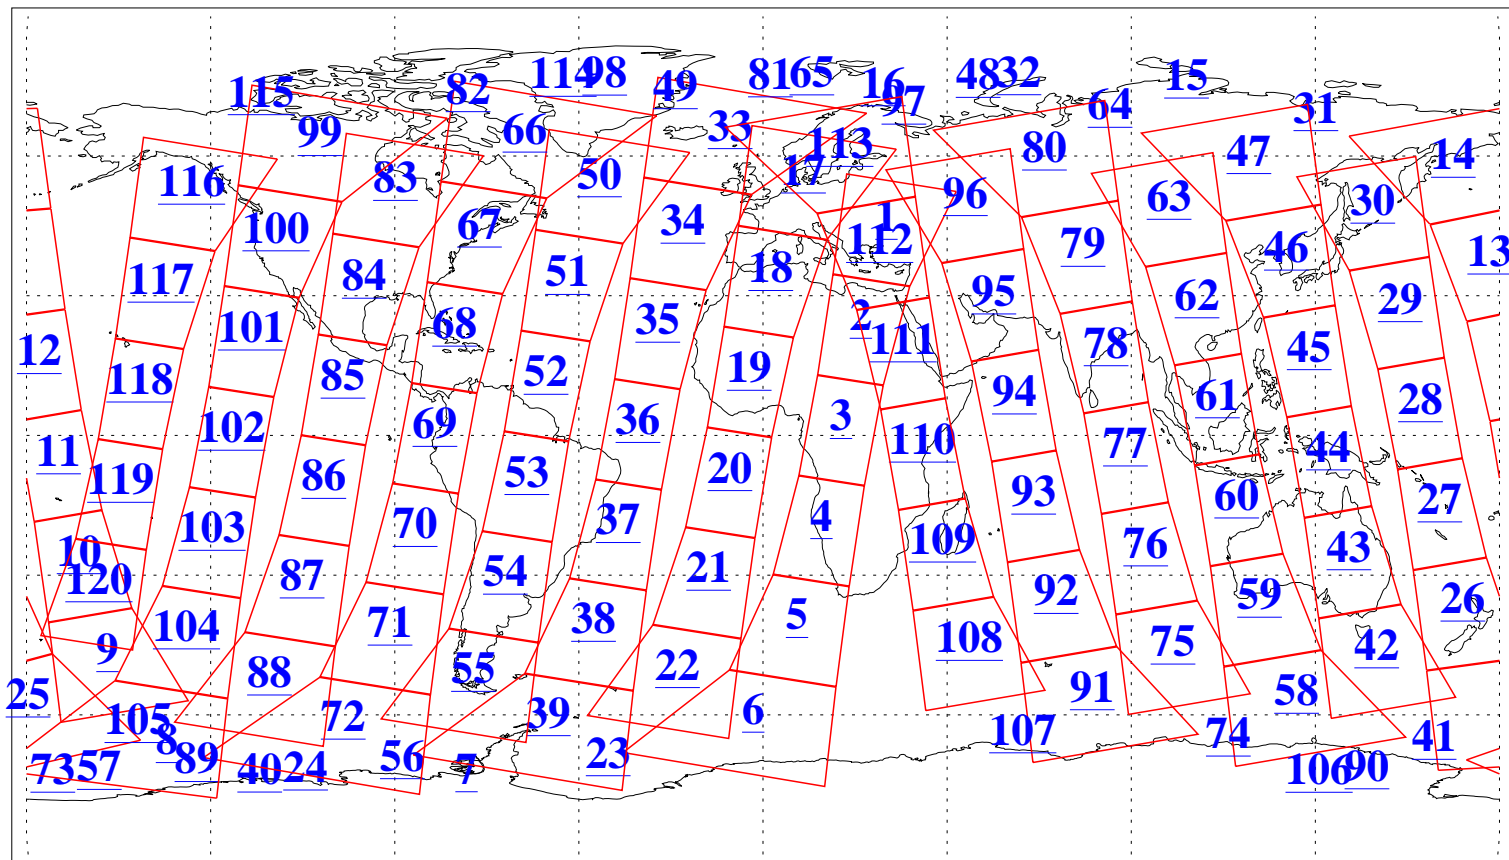

L1B Availability  
AMSU Granules: 240  
HSB Granules: 0  
AIRS Granules: 240

29 Jun 2015  
DoY 180  
Aqua Day 4804  
Granules: 1 to 120

Granules: 121 to 240

Legend: AMSU Available, HSB Available, AIRS Available

L1B Availability  
AMSU Granules: 240  
HSB Granules: 0  
AIRS Granules: 240

29 Jun 2015  
DoY 180  
Aqua Day 4804  
Ascending Granules

Descending Granules

Legend: AMSU Available, HSB Available, AIRS Available

L1B Availability  
 AMSU Granules: 240  
 HSB Granules: 0  
 AIRS Granules: 240

29 Jun 2015  
 DoY 180  
 Aqua Day 4804

Northern Hemisphere Granules

Southern Hemisphere Granules

Legend: AMSU Available, HSB Available, AIRS Available