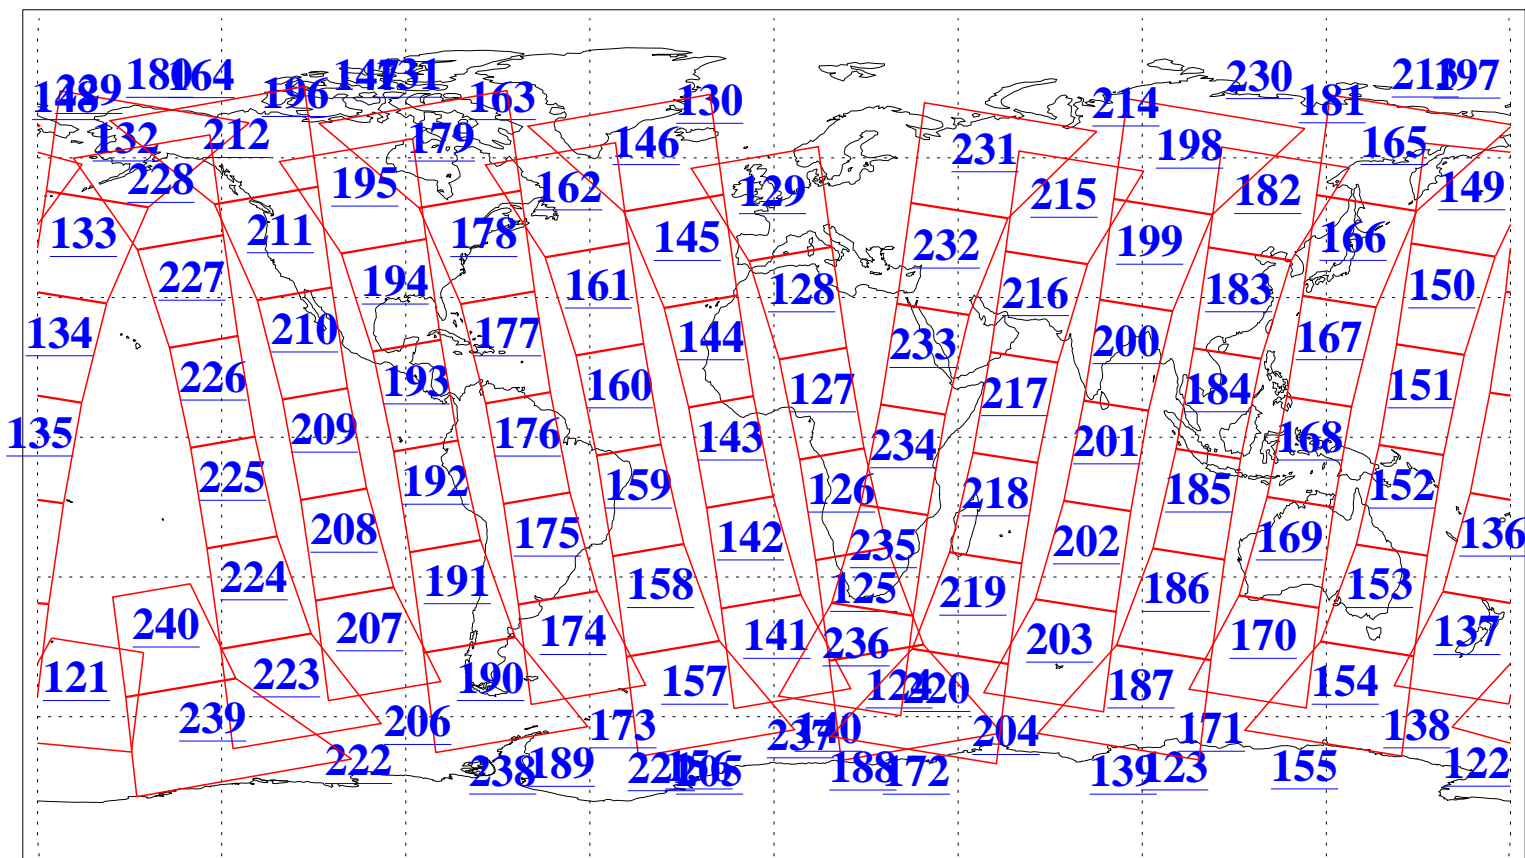

L1B Availability  
AMSU Granules: 240  
HSB Granules: 0  
AIRS Granules: 240

29 Jun 2015  
DoY 180  
Aqua Day 4804  
Granules: 1 to 120

Granules: 121 to 240

Legend: AMSU Available, HSB Available, AIRS Available

L1B Availability  
AMSU Granules: 240  
HSB Granules: 0  
AIRS Granules: 240

29 Jun 2015  
DoY 180  
Aqua Day 4804  
Ascending Granules

Descending Granules

Legend: AMSU Available, HSB Available, AIRS Available

L1B Availability  
 AMSU Granules: 240  
 HSB Granules: 0  
 AIRS Granules: 240

29 Jun 2015  
 DoY 180  
 Aqua Day 4804

Northern Hemisphere Granules

Southern Hemisphere Granules

Legend: AMSU Available, HSB Available, AIRS Available