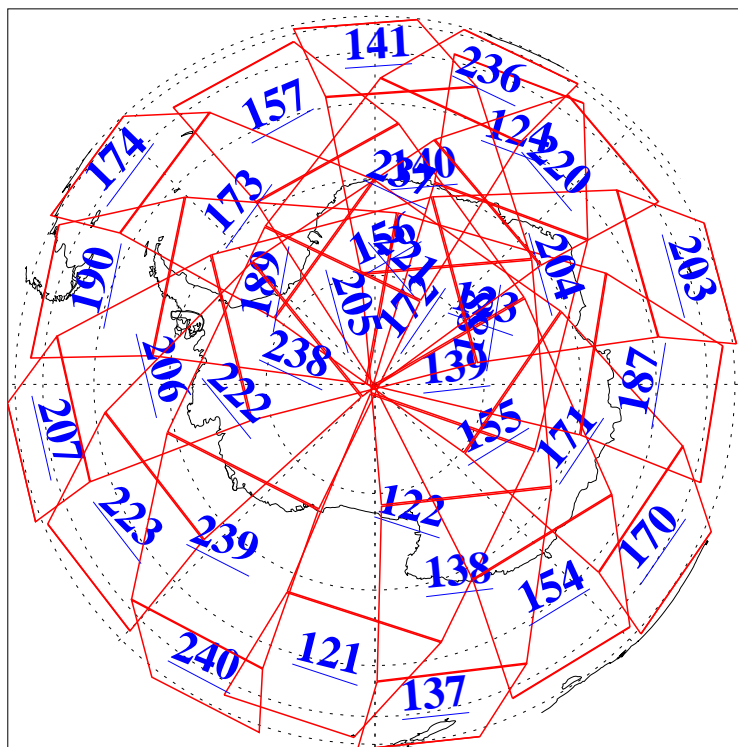

L1B Availability  
AMSU Granules: 240  
HSB Granules: 0  
AIRS Granules: 240

29 Jun 2015  
DoY 180  
Aqua Day 4804  
Granules: 1 to 120

Granules: 121 to 240

Legend: AMSU Available, HSB Available, AIRS Available

L1B Availability  
AMSU Granules: 240  
HSB Granules: 0  
AIRS Granules: 240

29 Jun 2015  
DoY 180  
Aqua Day 4804  
Ascending Granules

Descending Granules

Legend: AMSU Available, HSB Available, AIRS Available

L1B Availability  
 AMSU Granules: 240  
 HSB Granules: 0  
 AIRS Granules: 240

29 Jun 2015  
 DoY 180  
 Aqua Day 4804

Northern Hemisphere Granules

Southern Hemisphere Granules

Legend: AMSU Available, HSB Available, AIRS Available