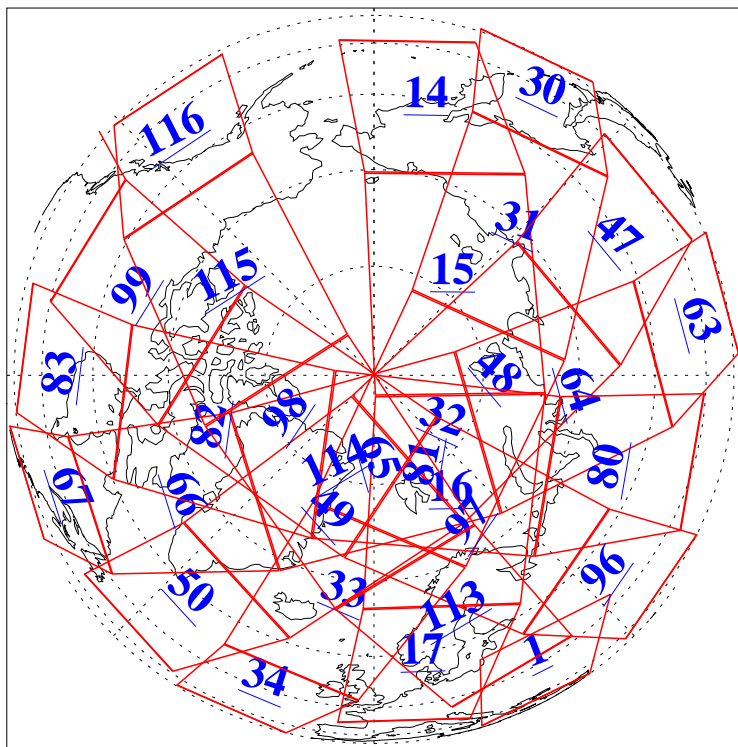

L1B Availability  
AMSU Granules: 240  
HSB Granules: 0  
AIRS Granules: 240

29 Jun 2015  
DoY 180  
Aqua Day 4804  
Granules: 1 to 120

Granules: 121 to 240

Legend: AMSU Available, HSB Available, AIRS Available

L1B Availability  
AMSU Granules: 240  
HSB Granules: 0  
AIRS Granules: 240

29 Jun 2015  
DoY 180  
Aqua Day 4804  
Ascending Granules

Descending Granules

Legend: AMSU Available, HSB Available, AIRS Available

L1B Availability  
 AMSU Granules: 240  
 HSB Granules: 0  
 AIRS Granules: 240

29 Jun 2015  
 DoY 180  
 Aqua Day 4804

Northern Hemisphere Granules

Southern Hemisphere Granules

Legend: AMSU Available, HSB Available, AIRS Available