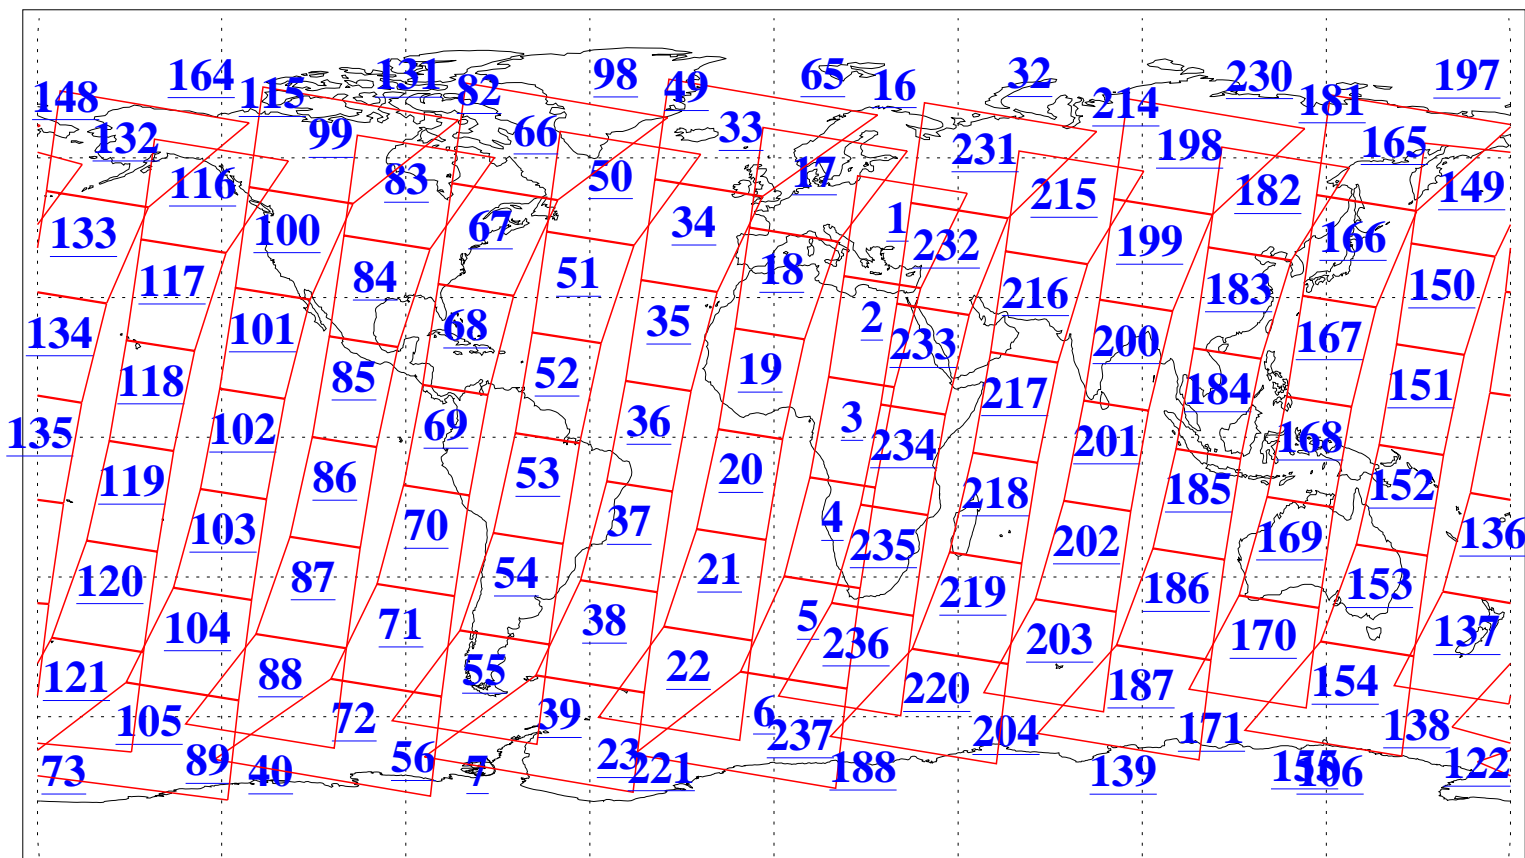

L1B Availability  
AMSU Granules: 240  
HSB Granules: 0  
AIRS Granules: 240

29 Jun 2015  
DoY 180  
Aqua Day 4804  
Granules: 1 to 120

Granules: 121 to 240

Legend: AMSU Available, HSB Available, AIRS Available

L1B Availability  
AMSU Granules: 240  
HSB Granules: 0  
AIRS Granules: 240

29 Jun 2015  
DoY 180  
Aqua Day 4804  
Ascending Granules

Descending Granules

Legend: AMSU Available, HSB Available, AIRS Available

L1B Availability  
 AMSU Granules: 240  
 HSB Granules: 0  
 AIRS Granules: 240

29 Jun 2015  
 DoY 180  
 Aqua Day 4804

Northern Hemisphere Granules

Southern Hemisphere Granules

Legend: AMSU Available, HSB Available, AIRS Available