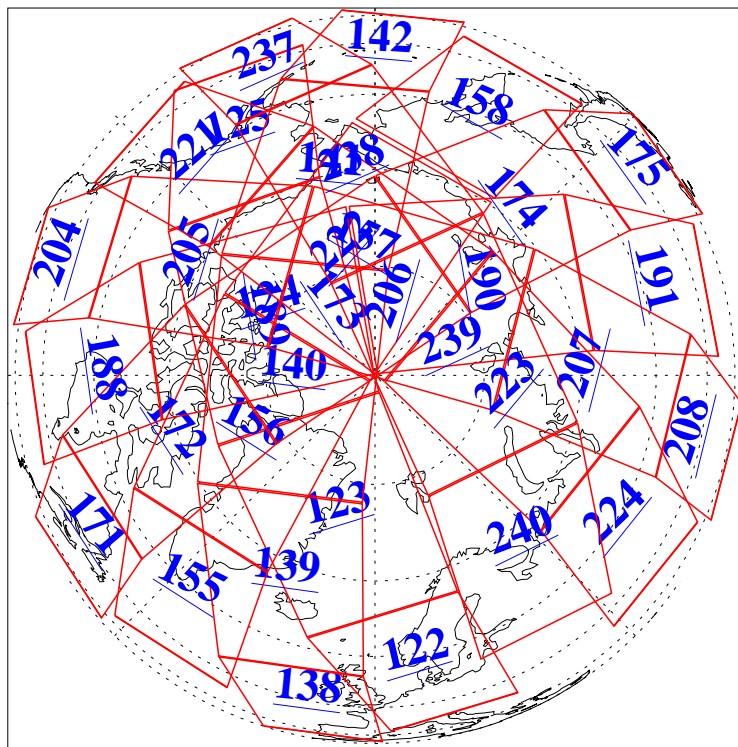

L1B Availability
AMSU Granules: 240
HSB Granules: 0
AIRS Granules: 240

28 Jun 2015
DoY 179
Aqua Day 4803
Granules: 1 to 120

Granules: 121 to 240

Legend: AMSU Available, HSB Available, AIRS Available

L1B Availability
AMSU Granules: 240
HSB Granules: 0
AIRS Granules: 240

28 Jun 2015
DoY 179
Aqua Day 4803

Ascending Granules

Descending Granules

Legend: AMSU Available, HSB Available, AIRS Available

L1B Availability
AMSU Granules: 240
HSB Granules: 0
AIRS Granules: 240

28 Jun 2015
DoY 179
Aqua Day 4803

Northern Hemisphere Granules

Southern Hemisphere Granules

Legend: AMSU Available, HSB Available, AIRS Available