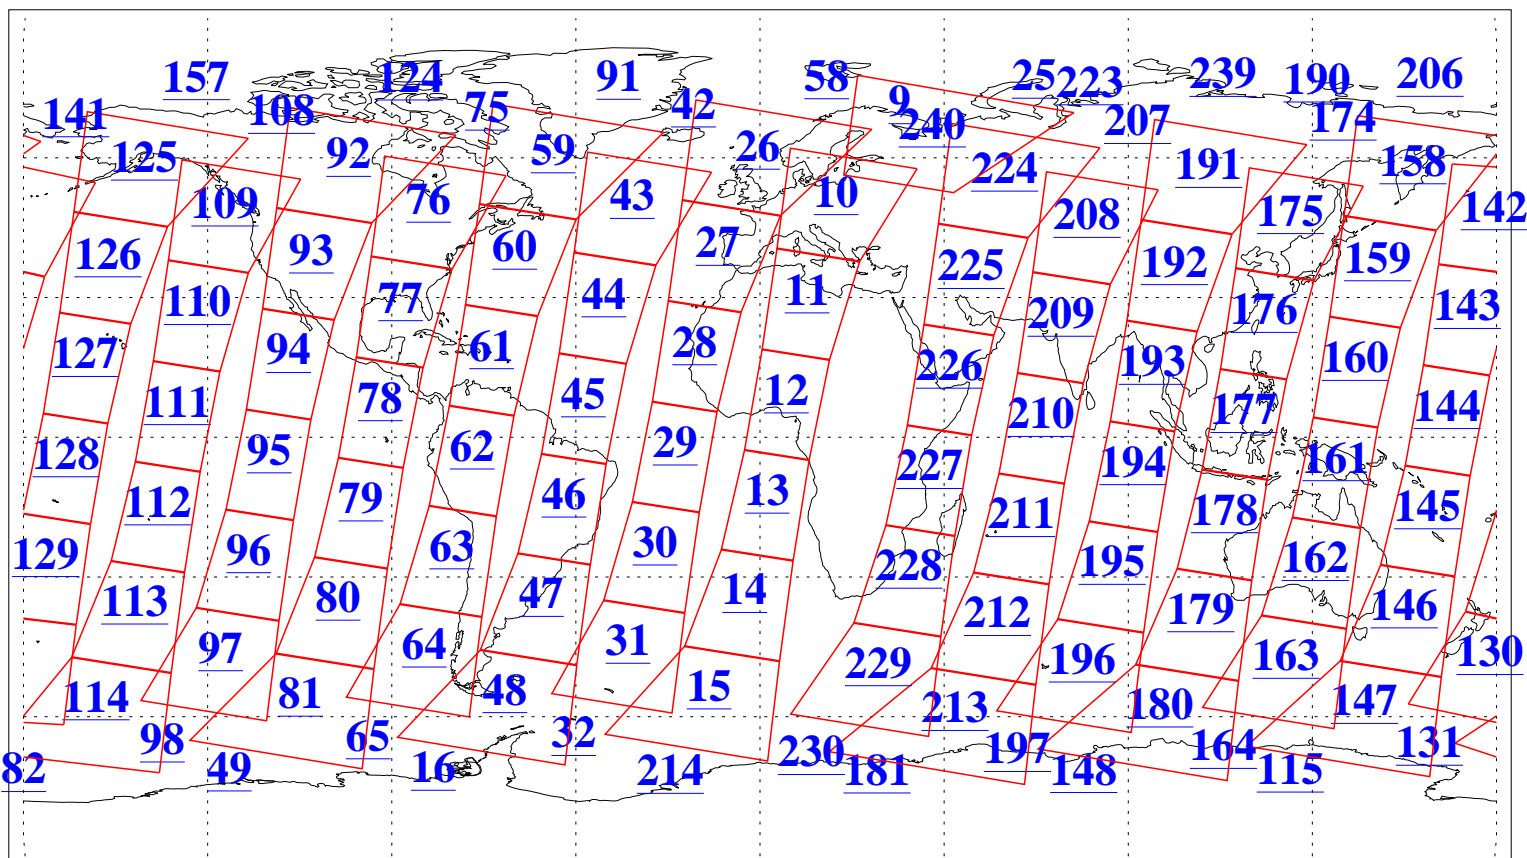

L1B Availability
AMSU Granules: 240
HSB Granules: 0
AIRS Granules: 240

28 Jun 2015
DoY 179
Aqua Day 4803
Granules: 1 to 120

Granules: 121 to 240

Legend: AMSU Available, HSB Available, AIRS Available

L1B Availability
AMSU Granules: 240
HSB Granules: 0
AIRS Granules: 240

28 Jun 2015
DoY 179
Aqua Day 4803

Ascending Granules

Descending Granules

Legend: AMSU Available, HSB Available, AIRS Available

L1B Availability
AMSU Granules: 240
HSB Granules: 0
AIRS Granules: 240

28 Jun 2015
DoY 179
Aqua Day 4803

Northern Hemisphere Granules

Southern Hemisphere Granules

Legend: AMSU Available, HSB Available, AIRS Available