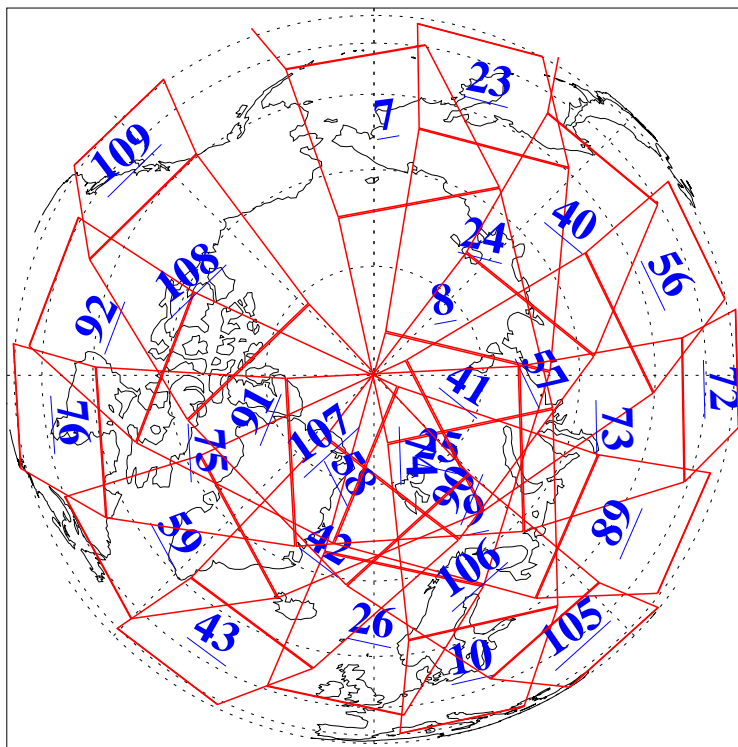

L1B Availability
AMSU Granules: 240
HSB Granules: 0
AIRS Granules: 240

28 Jun 2015
DoY 179
Aqua Day 4803
Granules: 1 to 120

Granules: 121 to 240

Legend: AMSU Available, HSB Available, AIRS Available

L1B Availability
AMSU Granules: 240
HSB Granules: 0
AIRS Granules: 240

28 Jun 2015
DoY 179
Aqua Day 4803

Ascending Granules

Descending Granules

Legend: AMSU Available, HSB Available, AIRS Available

L1B Availability
AMSU Granules: 240
HSB Granules: 0
AIRS Granules: 240

28 Jun 2015
DoY 179
Aqua Day 4803

Northern Hemisphere Granules

Southern Hemisphere Granules

Legend: AMSU Available, HSB Available, AIRS Available