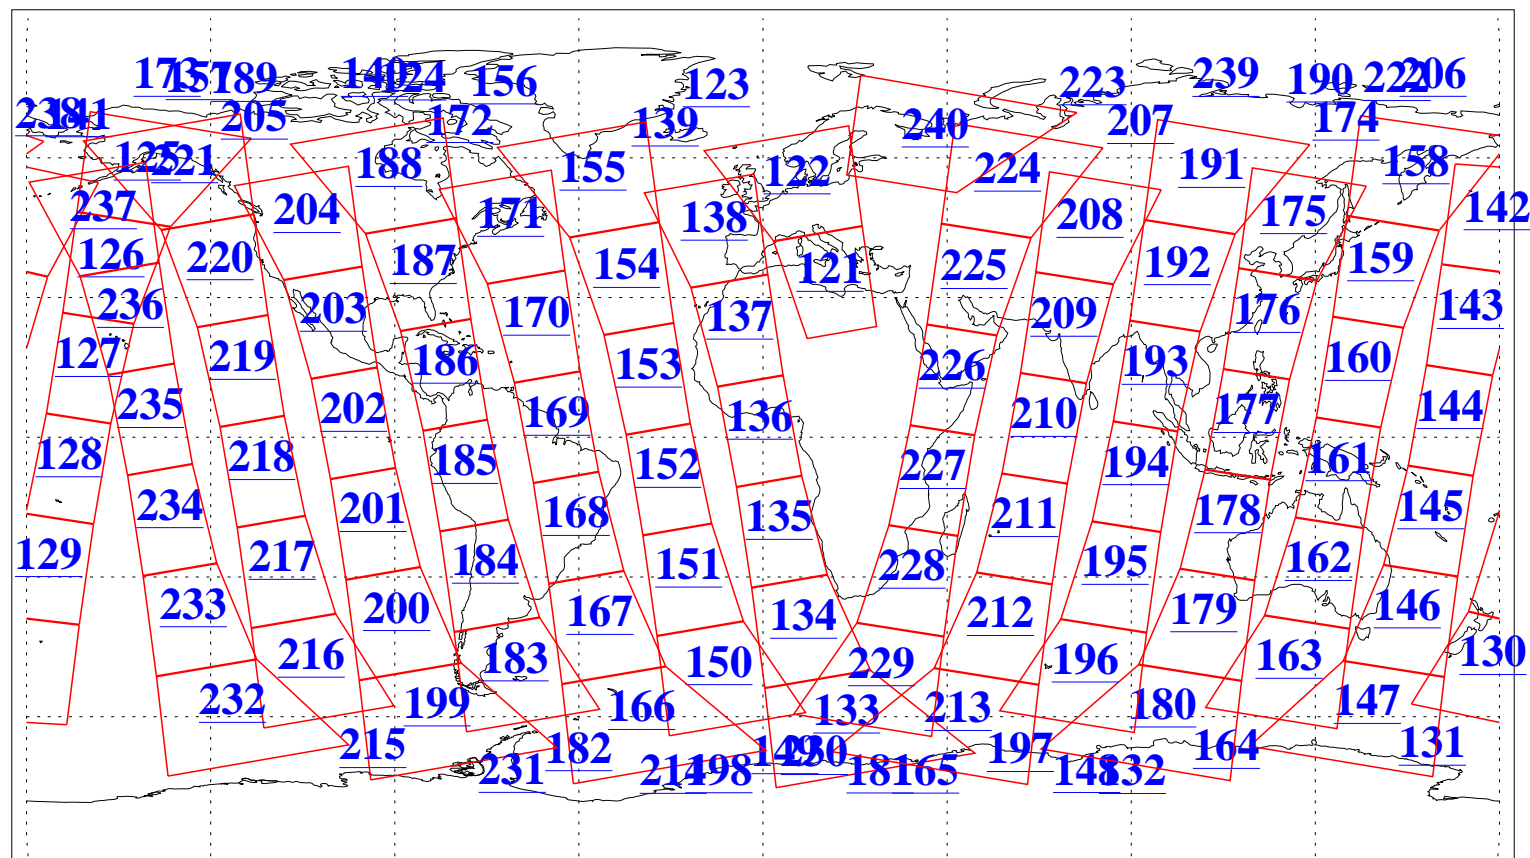

L1B Availability
AMSU Granules: 240
HSB Granules: 0
AIRS Granules: 240

28 Jun 2015
DoY 179
Aqua Day 4803
Granules: 1 to 120

Granules: 121 to 240

Legend: AMSU Available, HSB Available, AIRS Available

L1B Availability
AMSU Granules: 240
HSB Granules: 0
AIRS Granules: 240

28 Jun 2015
DoY 179
Aqua Day 4803

Ascending Granules

Descending Granules

Legend: AMSU Available, HSB Available, AIRS Available

L1B Availability
AMSU Granules: 240
HSB Granules: 0
AIRS Granules: 240

28 Jun 2015
DoY 179
Aqua Day 4803