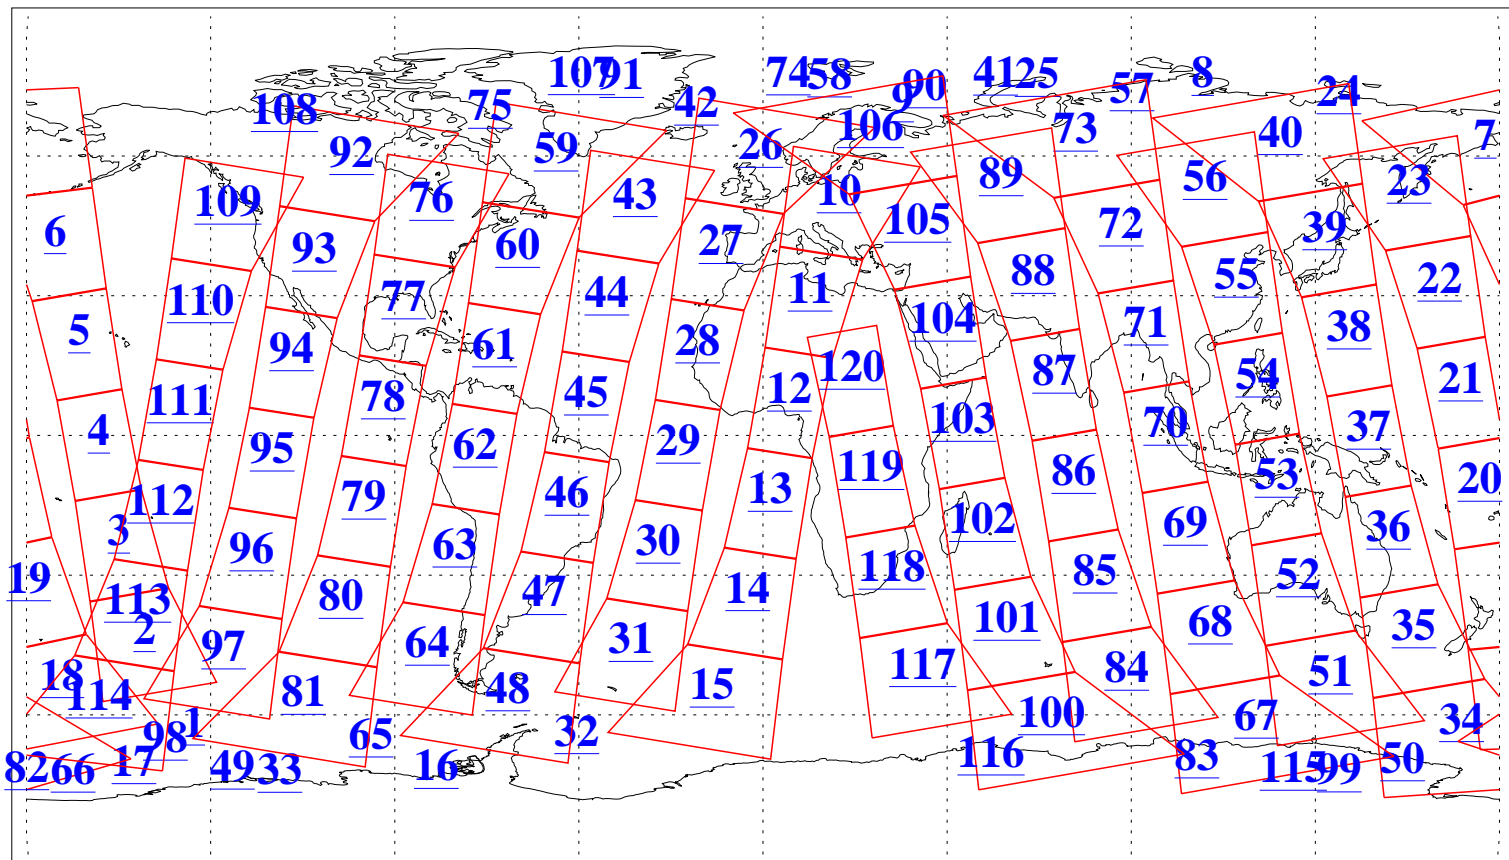

L1B Availability
AMSU Granules: 240
HSB Granules: 0
AIRS Granules: 240

28 Jun 2015
DoY 179
Aqua Day 4803
Granules: 1 to 120

Granules: 121 to 240

Legend: AMSU Available, HSB Available, AIRS Available

L1B Availability
AMSU Granules: 240
HSB Granules: 0
AIRS Granules: 240

28 Jun 2015
DoY 179
Aqua Day 4803

Ascending Granules

Descending Granules

Legend: AMSU Available, HSB Available, AIRS Available

L1B Availability
AMSU Granules: 240
HSB Granules: 0
AIRS Granules: 240

28 Jun 2015
DoY 179
Aqua Day 4803

Northern Hemisphere Granules

Southern Hemisphere Granules

Legend: AMSU Available, HSB Available, AIRS Available