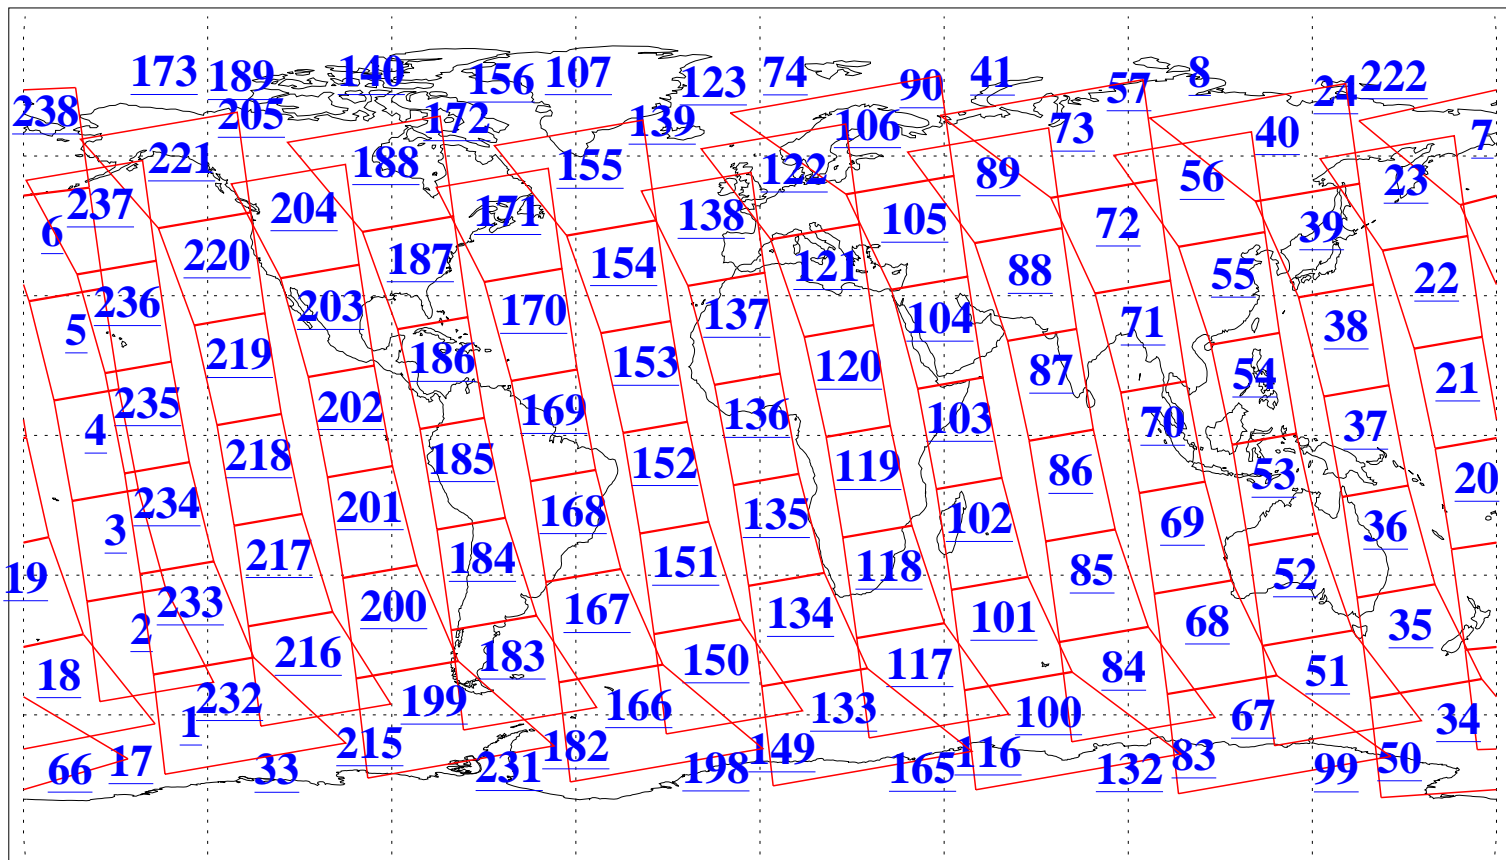

L1B Availability
AMSU Granules: 240
HSB Granules: 0
AIRS Granules: 240

28 Jun 2015
DoY 179
Aqua Day 4803
Granules: 1 to 120

Granules: 121 to 240

Legend: AMSU Available, HSB Available, AIRS Available

L1B Availability
AMSU Granules: 240
HSB Granules: 0
AIRS Granules: 240

28 Jun 2015
DoY 179
Aqua Day 4803

Ascending Granules

Descending Granules

Legend: AMSU Available, HSB Available, AIRS Available

L1B Availability
AMSU Granules: 240
HSB Granules: 0
AIRS Granules: 240

28 Jun 2015
DoY 179
Aqua Day 4803

Northern Hemisphere Granules

Southern Hemisphere Granules

Legend: AMSU Available, HSB Available, AIRS Available