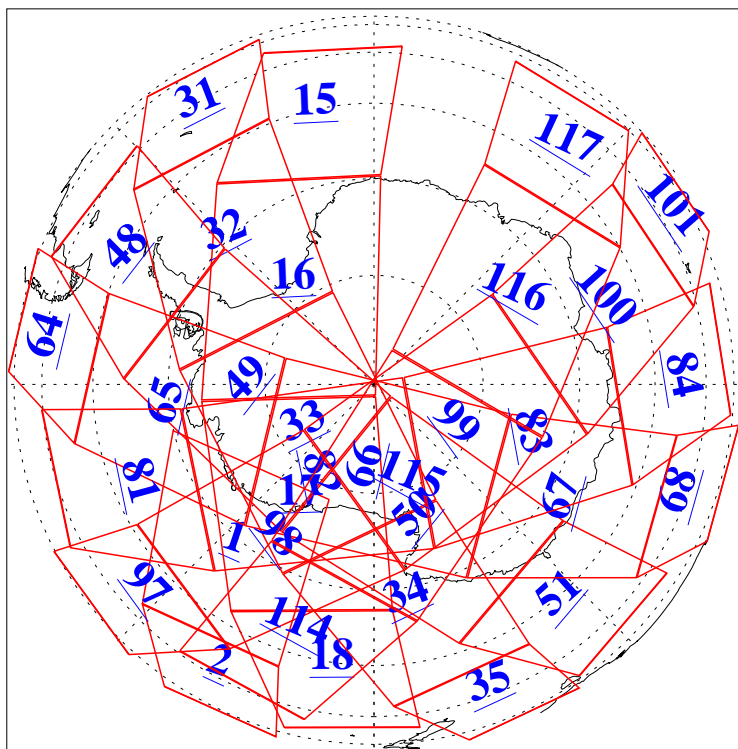

L1B Availability
AMSU Granules: 240
HSB Granules: 0
AIRS Granules: 240

28 Jun 2015
DoY 179
Aqua Day 4803
Granules: 1 to 120

Granules: 121 to 240

Legend: AMSU Available, HSB Available, AIRS Available

L1B Availability
AMSU Granules: 240
HSB Granules: 0
AIRS Granules: 240

28 Jun 2015
DoY 179
Aqua Day 4803

Ascending Granules

Descending Granules

Legend: AMSU Available, HSB Available, AIRS Available

L1B Availability
AMSU Granules: 240
HSB Granules: 0
AIRS Granules: 240

28 Jun 2015
DoY 179
Aqua Day 4803

Northern Hemisphere Granules

Southern Hemisphere Granules

Legend: AMSU Available, HSB Available, AIRS Available