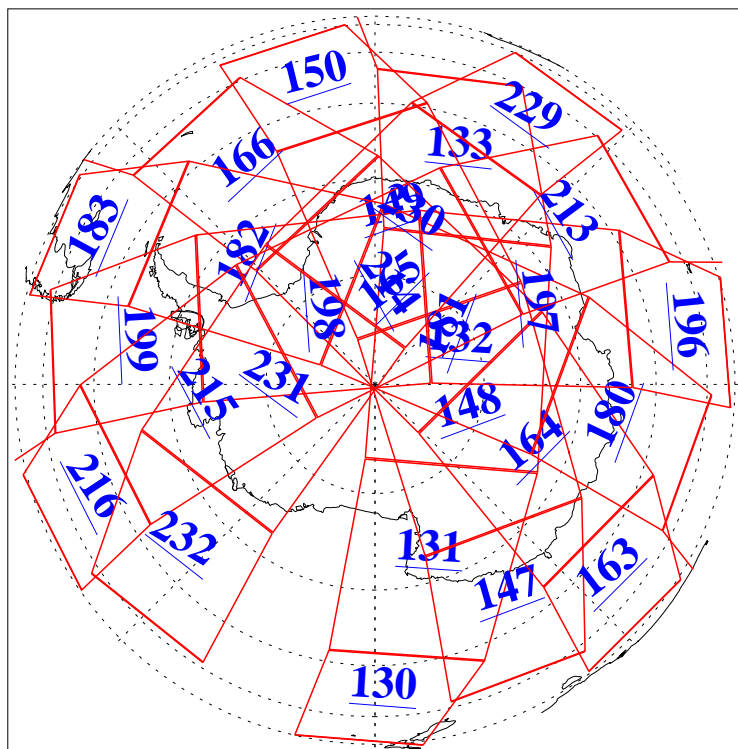

28 Jun 2015
DoY 179
Aqua Day 4803

Ascending Granules

Descending Granules

Legend: AMSU Available, HSB Available, AIRS Available

L1B Availability
AMSU Granules: 240
HSB Granules: 0
AIRS Granules: 240

28 Jun 2015
DoY 179
Aqua Day 4803

Northern Hemisphere Granules

Southern Hemisphere Granules

Legend: AMSU Available, HSB Available, AIRS Available