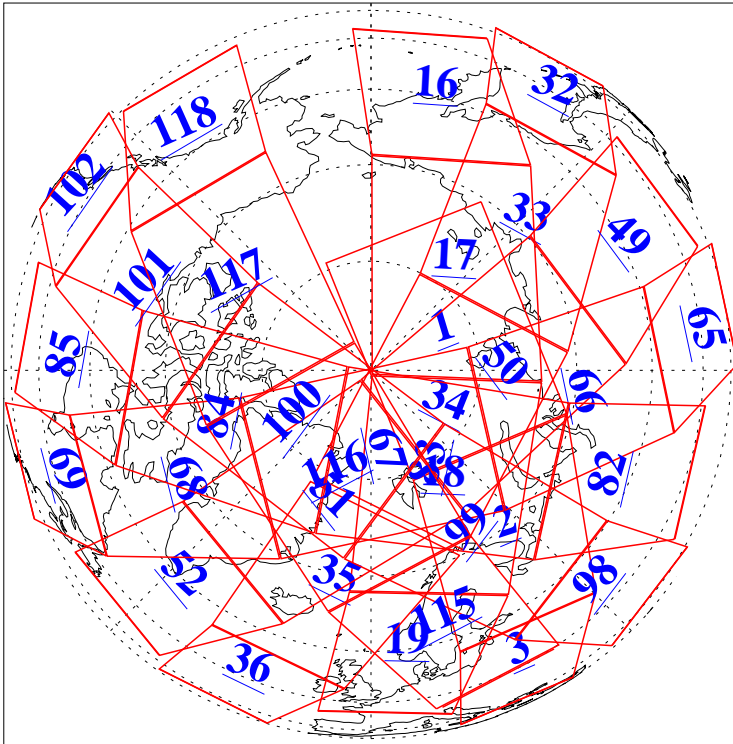

L1B Availability
AMSU Granules: 240
HSB Granules: 0
AIRS Granules: 237

27 Jun 2015
DoY 178
Aqua Day 4802
Granules: 1 to 120

Granules: 121 to 240

Legend: AMSU Available, HSB Available, AIRS Available

L1B Availability
AMSU Granules: 240
HSB Granules: 0
AIRS Granules: 237

27 Jun 2015
DoY 178
Aqua Day 4802

Ascending Granules

Descending Granules

Legend: AMSU Available, HSB Available, AIRS Available

L1B Availability
 AMSU Granules: 240
 HSB Granules: 0
 AIRS Granules: 237

27 Jun 2015
 DoY 178
 Aqua Day 4802

Northern Hemisphere Granules

Southern Hemisphere Granules

Legend: AMSU Available, HSB Available, AIRS Available