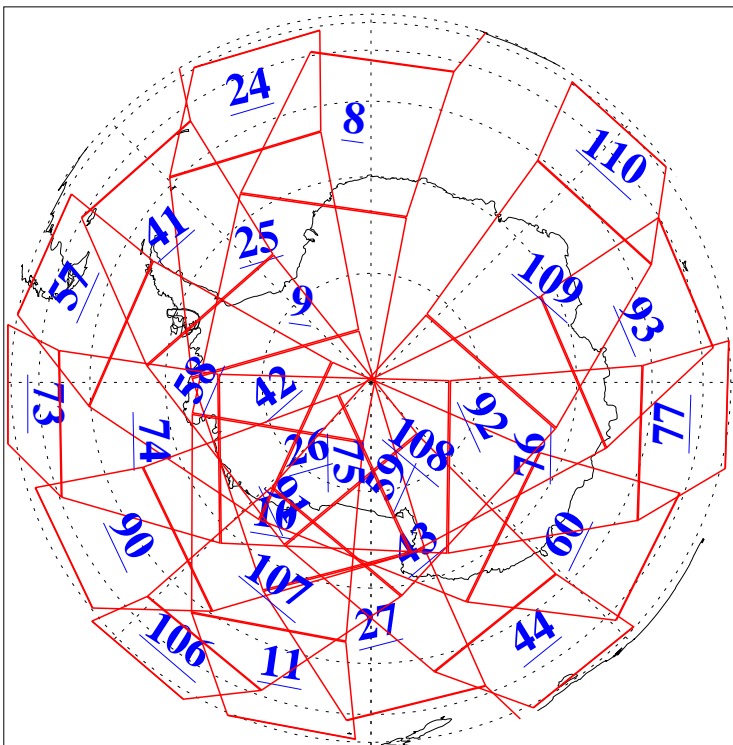

L1B Availability
AMSU Granules: 240
HSB Granules: 0
AIRS Granules: 237

27 Jun 2015
DoY 178
Aqua Day 4802
Granules: 1 to 120

Granules: 121 to 240

Legend: AMSU Available, HSB Available, AIRS Available

L1B Availability
AMSU Granules: 240
HSB Granules: 0
AIRS Granules: 237

27 Jun 2015
DoY 178
Aqua Day 4802

Ascending Granules

Descending Granules

Legend: AMSU Available, HSB Available, AIRS Available

L1B Availability
 AMSU Granules: 240
 HSB Granules: 0
 AIRS Granules: 237

27 Jun 2015
 DoY 178
 Aqua Day 4802

Northern Hemisphere Granules

Southern Hemisphere Granules

Legend: AMSU Available, HSB Available, AIRS Available