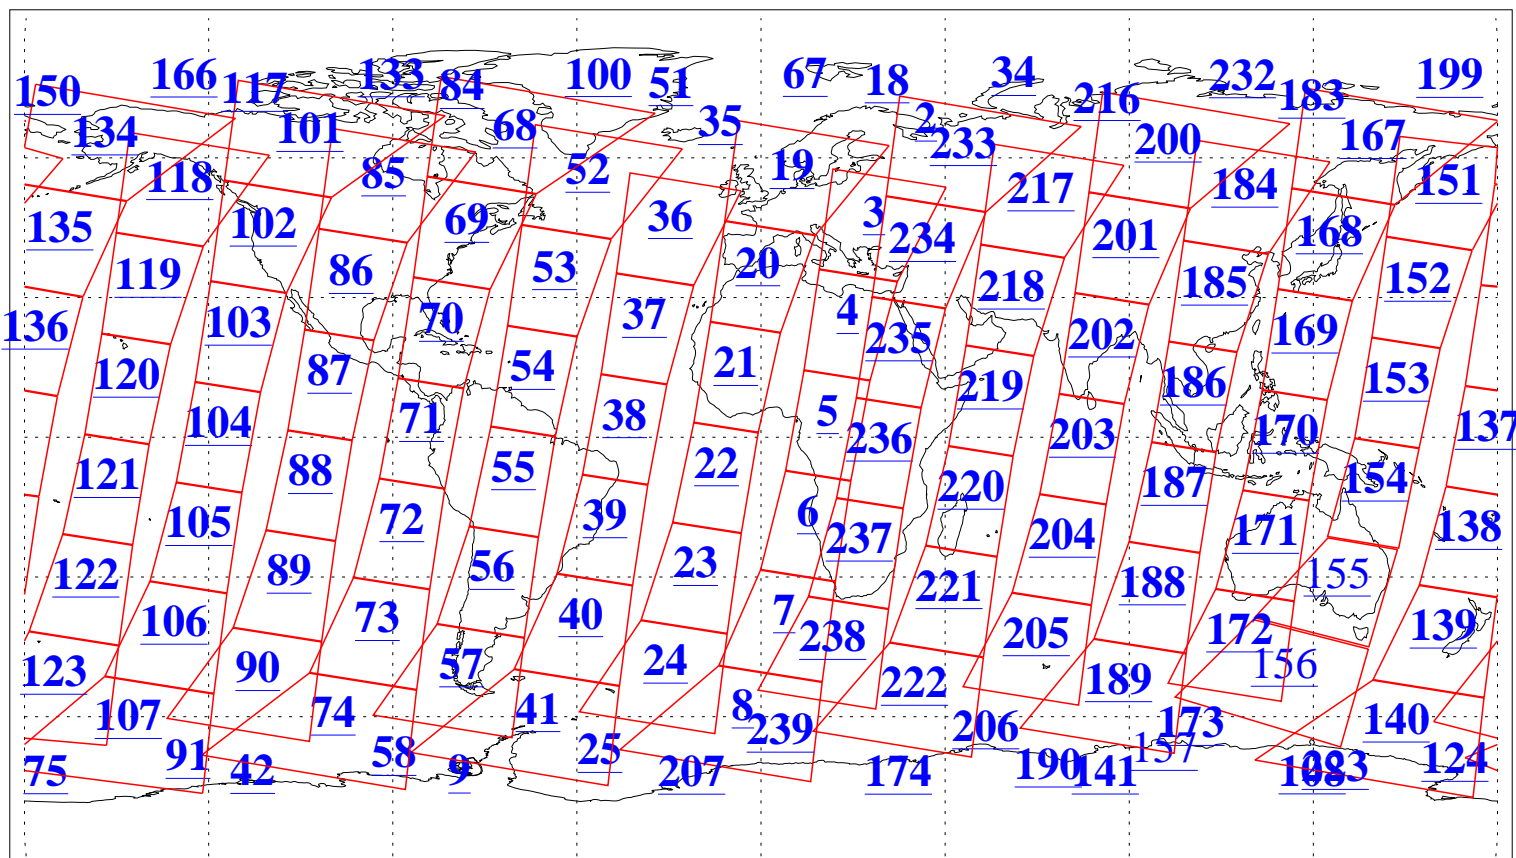

L1B Availability
AMSU Granules: 240
HSB Granules: 0
AIRS Granules: 237

27 Jun 2015
DoY 178
Aqua Day 4802
Granules: 1 to 120

Granules: 121 to 240

Legend: AMSU Available, HSB Available, AIRS Available

L1B Availability
AMSU Granules: 240
HSB Granules: 0
AIRS Granules: 237

27 Jun 2015
DoY 178
Aqua Day 4802

Ascending Granules

Descending Granules

Legend: AMSU Available, HSB Available, AIRS Available

L1B Availability
 AMSU Granules: 240
 HSB Granules: 0
 AIRS Granules: 237

27 Jun 2015
 DoY 178
 Aqua Day 4802

Northern Hemisphere Granules

Southern Hemisphere Granules

Legend: AMSU Available, HSB Available, AIRS Available