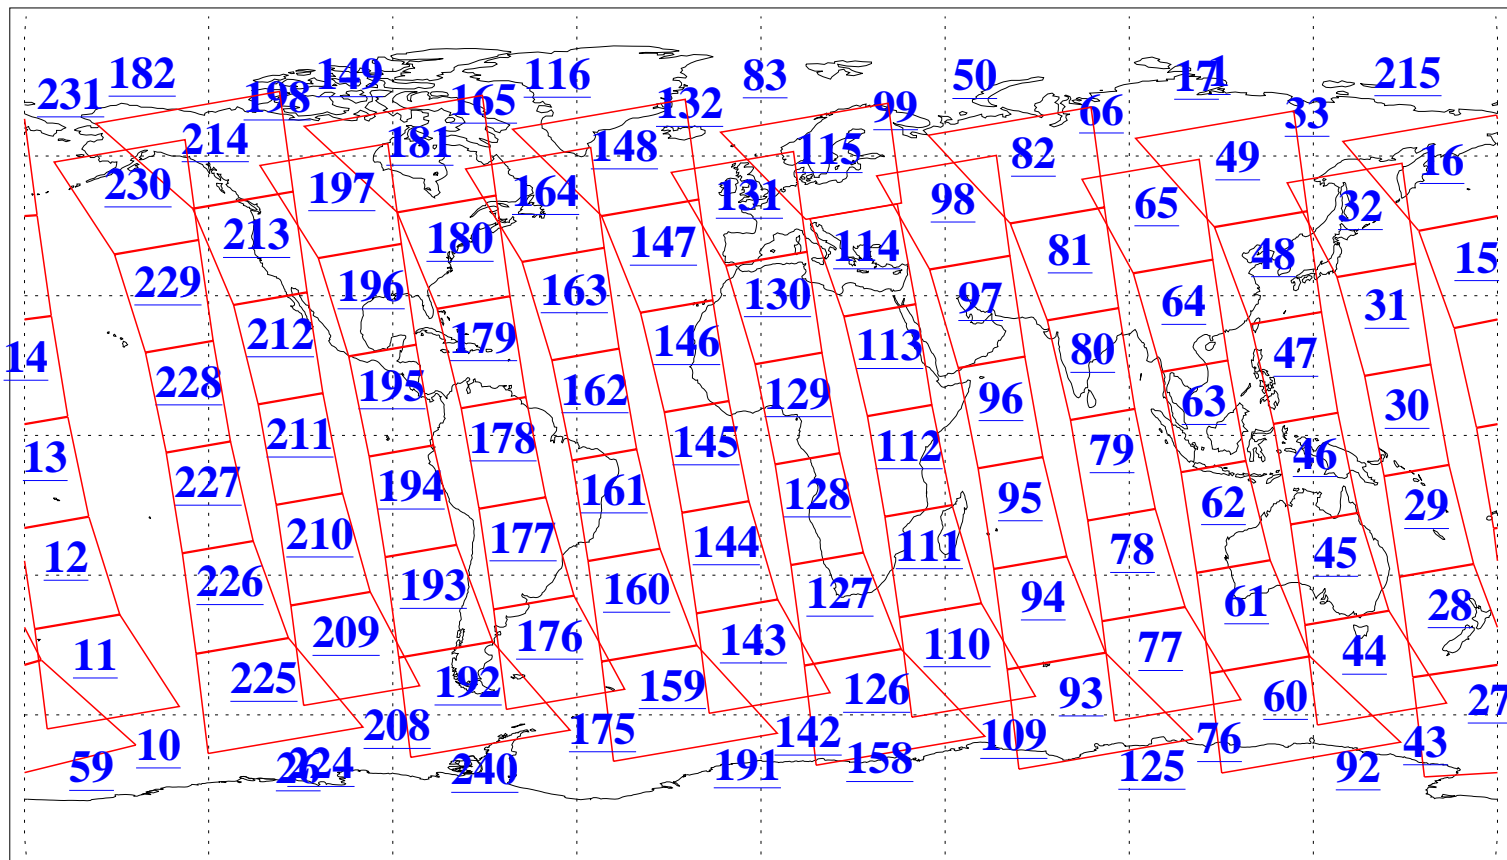

L1B Availability
AMSU Granules: 240
HSB Granules: 0
AIRS Granules: 237

27 Jun 2015
DoY 178
Aqua Day 4802
Granules: 1 to 120

Granules: 121 to 240

Legend: AMSU Available, HSB Available, AIRS Available

L1B Availability
AMSU Granules: 240
HSB Granules: 0
AIRS Granules: 237

27 Jun 2015
DoY 178
Aqua Day 4802

Ascending Granules

Descending Granules

Legend: AMSU Available, HSB Available, AIRS Available

L1B Availability
 AMSU Granules: 240
 HSB Granules: 0
 AIRS Granules: 237

27 Jun 2015
 DoY 178
 Aqua Day 4802

Northern Hemisphere Granules

Southern Hemisphere Granules

Legend: AMSU Available, HSB Available, AIRS Available