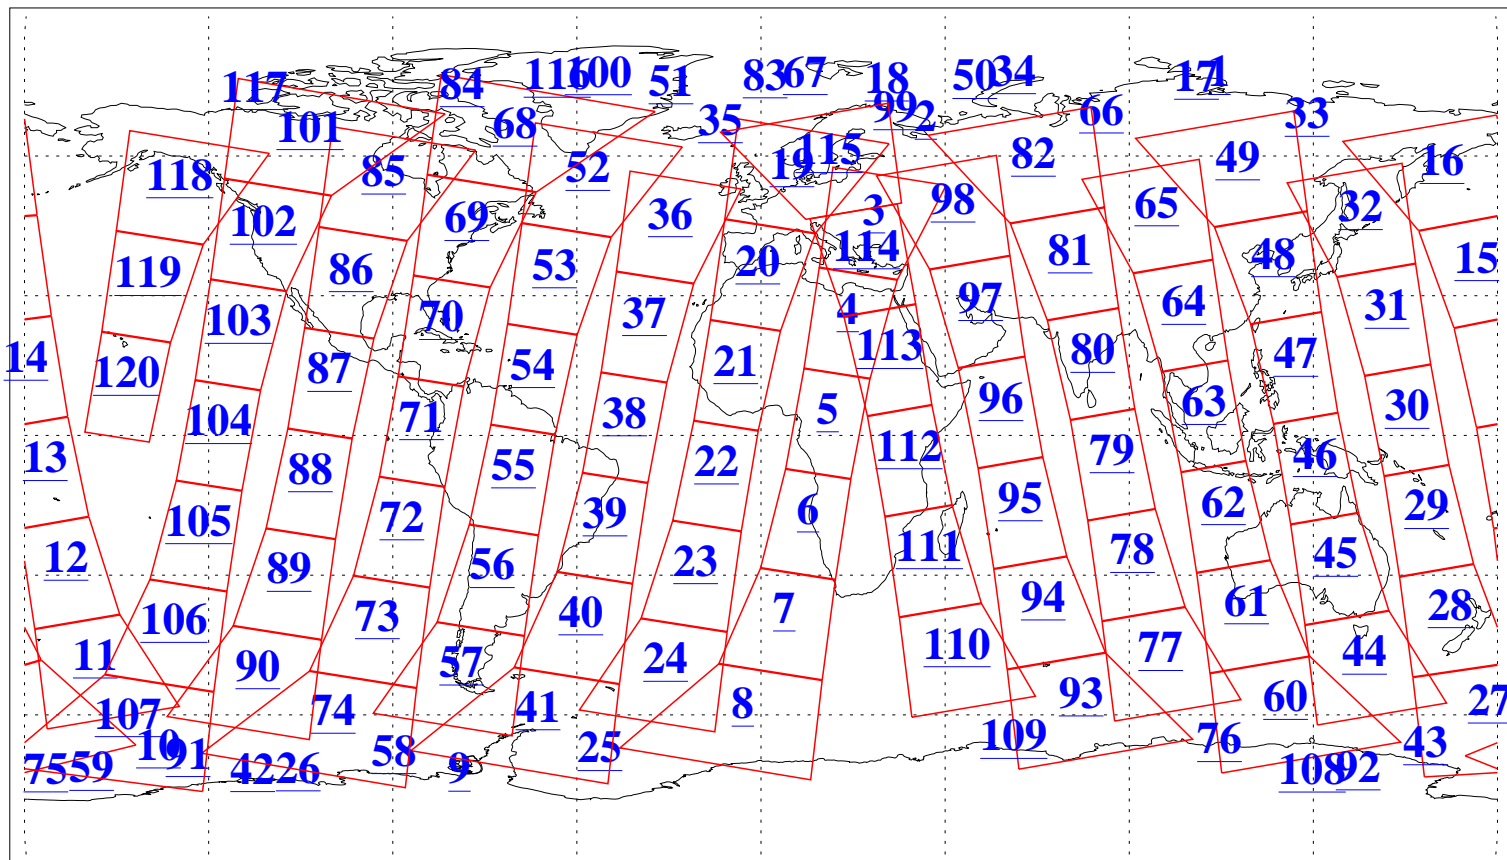

L1B Availability
AMSU Granules: 240
HSB Granules: 0
AIRS Granules: 237

27 Jun 2015
DoY 178
Aqua Day 4802
Granules: 1 to 120

Granules: 121 to 240

Legend: AMSU Available, HSB Available, AIRS Available

L1B Availability
AMSU Granules: 240
HSB Granules: 0
AIRS Granules: 237

27 Jun 2015
DoY 178
Aqua Day 4802

Ascending Granules

Descending Granules

Legend: AMSU Available, HSB Available, AIRS Available

L1B Availability
 AMSU Granules: 240
 HSB Granules: 0
 AIRS Granules: 237

27 Jun 2015
 DoY 178
 Aqua Day 4802

Northern Hemisphere Granules

Southern Hemisphere Granules

Legend: AMSU Available, HSB Available, AIRS Available