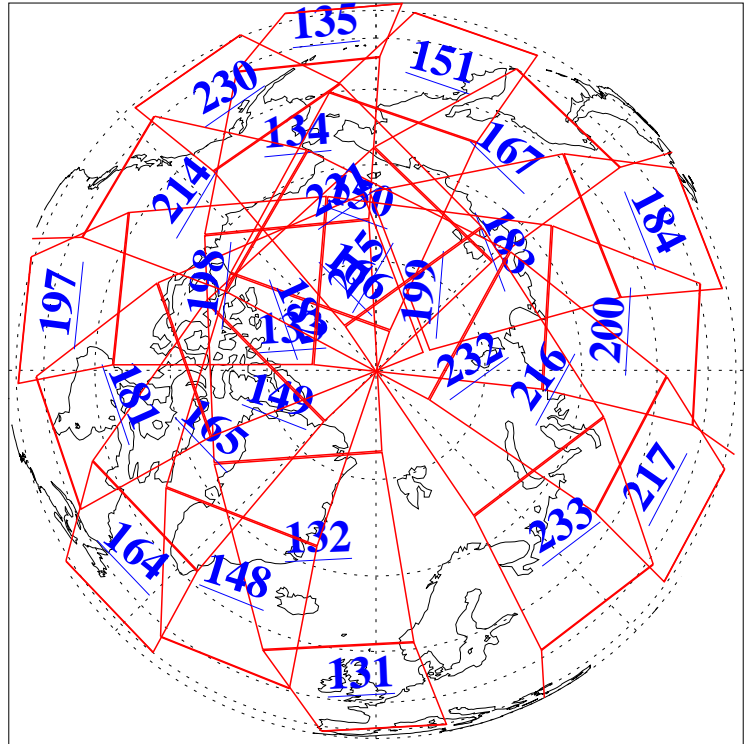

L1B Availability
AMSU Granules: 240
HSB Granules: 0
AIRS Granules: 237

27 Jun 2015
DoY 178
Aqua Day 4802
Granules: 1 to 120

Granules: 121 to 240

Legend: AMSU Available, HSB Available, AIRS Available

L1B Availability
AMSU Granules: 240
HSB Granules: 0
AIRS Granules: 237

27 Jun 2015
DoY 178
Aqua Day 4802

Ascending Granules

Descending Granules

Legend: AMSU Available, HSB Available, AIRS Available

L1B Availability
 AMSU Granules: 240
 HSB Granules: 0
 AIRS Granules: 237

27 Jun 2015
 DoY 178
 Aqua Day 4802

Northern Hemisphere Granules

Southern Hemisphere Granules

Legend: AMSU Available, HSB Available, AIRS Available