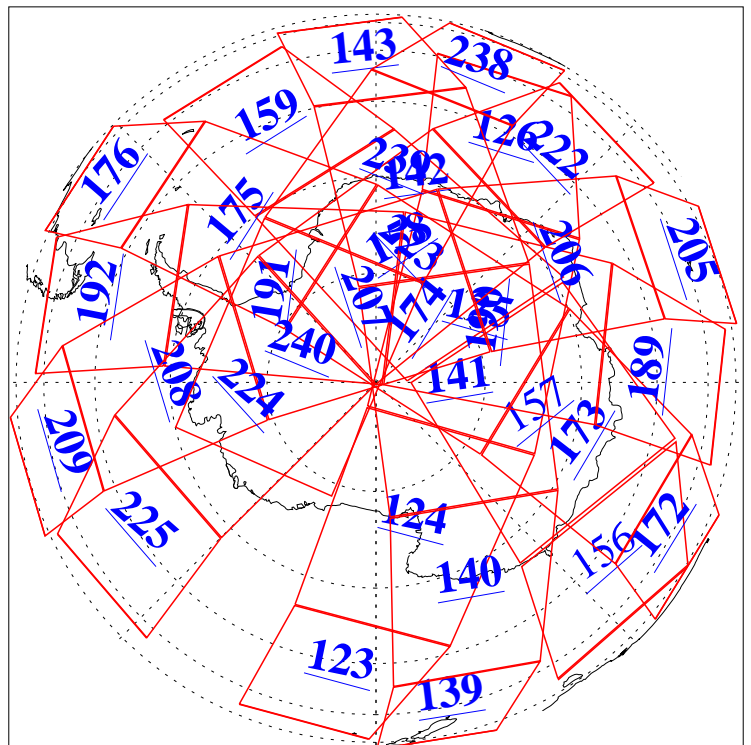

L1B Availability
AMSU Granules: 240
HSB Granules: 0
AIRS Granules: 237

27 Jun 2015
DoY 178
Aqua Day 4802
Granules: 1 to 120

Granules: 121 to 240

Legend: AMSU Available, HSB Available, AIRS Available

L1B Availability
AMSU Granules: 240
HSB Granules: 0
AIRS Granules: 237

27 Jun 2015
DoY 178
Aqua Day 4802

Ascending Granules

Descending Granules

Legend: AMSU Available, HSB Available, AIRS Available

L1B Availability
 AMSU Granules: 240
 HSB Granules: 0
 AIRS Granules: 237

27 Jun 2015
 DoY 178
 Aqua Day 4802

Northern Hemisphere Granules

Southern Hemisphere Granules

Legend: AMSU Available, HSB Available, AIRS Available