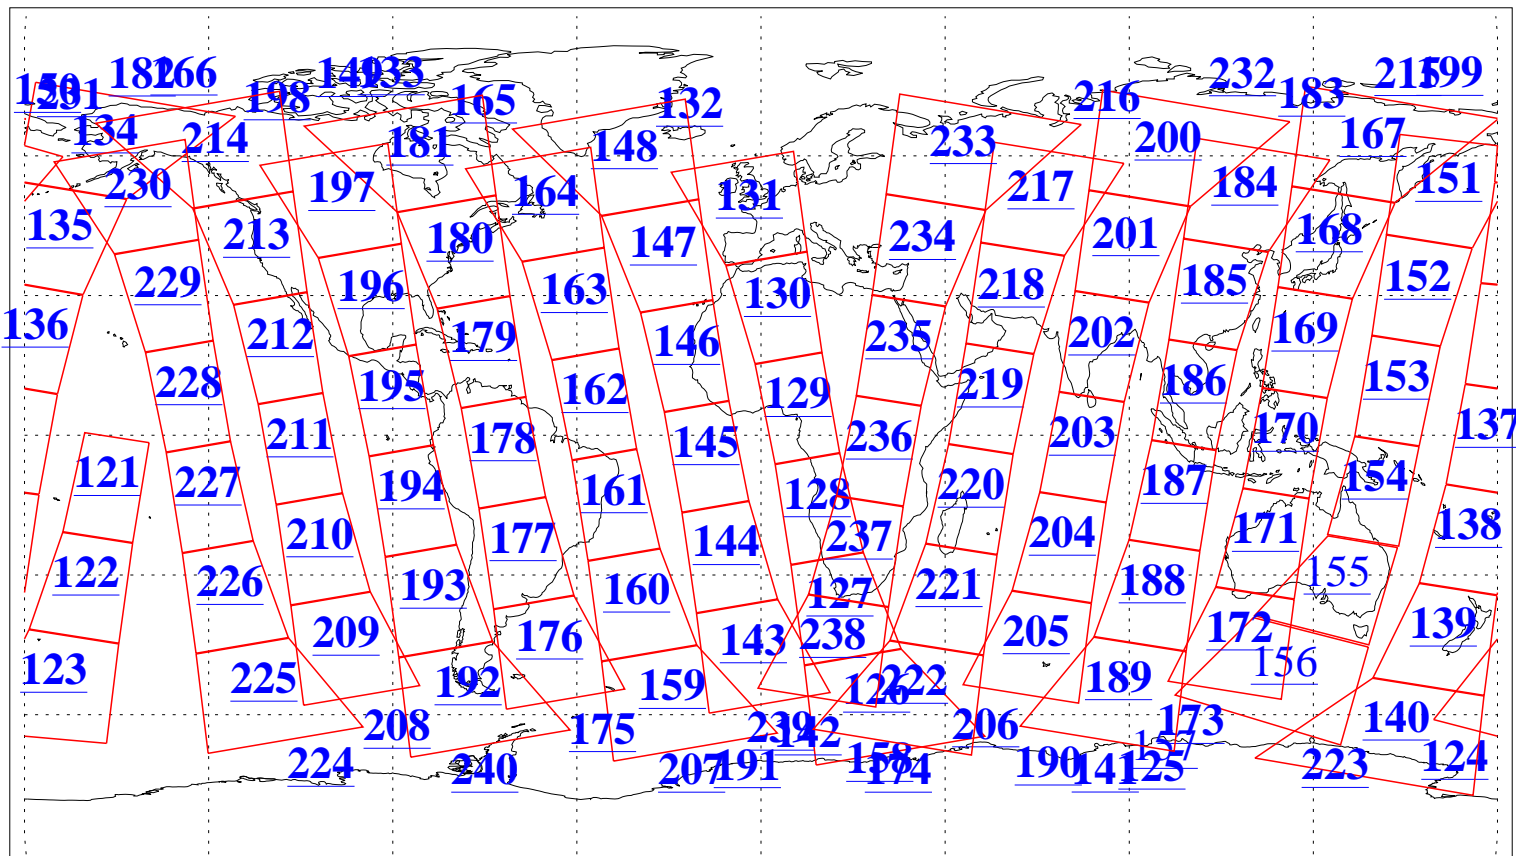

L1B Availability
AMSU Granules: 240
HSB Granules: 0
AIRS Granules: 237

27 Jun 2015
DoY 178
Aqua Day 4802
Granules: 1 to 120

Granules: 121 to 240

Legend: AMSU Available, HSB Available, AIRS Available

L1B Availability
AMSU Granules: 240
HSB Granules: 0
AIRS Granules: 237

27 Jun 2015
DoY 178
Aqua Day 4802

Ascending Granules

Descending Granules

Legend: AMSU Available, HSB Available, AIRS Available

L1B Availability
 AMSU Granules: 240
 HSB Granules: 0
 AIRS Granules: 237

27 Jun 2015
 DoY 178
 Aqua Day 4802

Northern Hemisphere Granules

Southern Hemisphere Granules

Legend: AMSU Available, HSB Available, AIRS Available