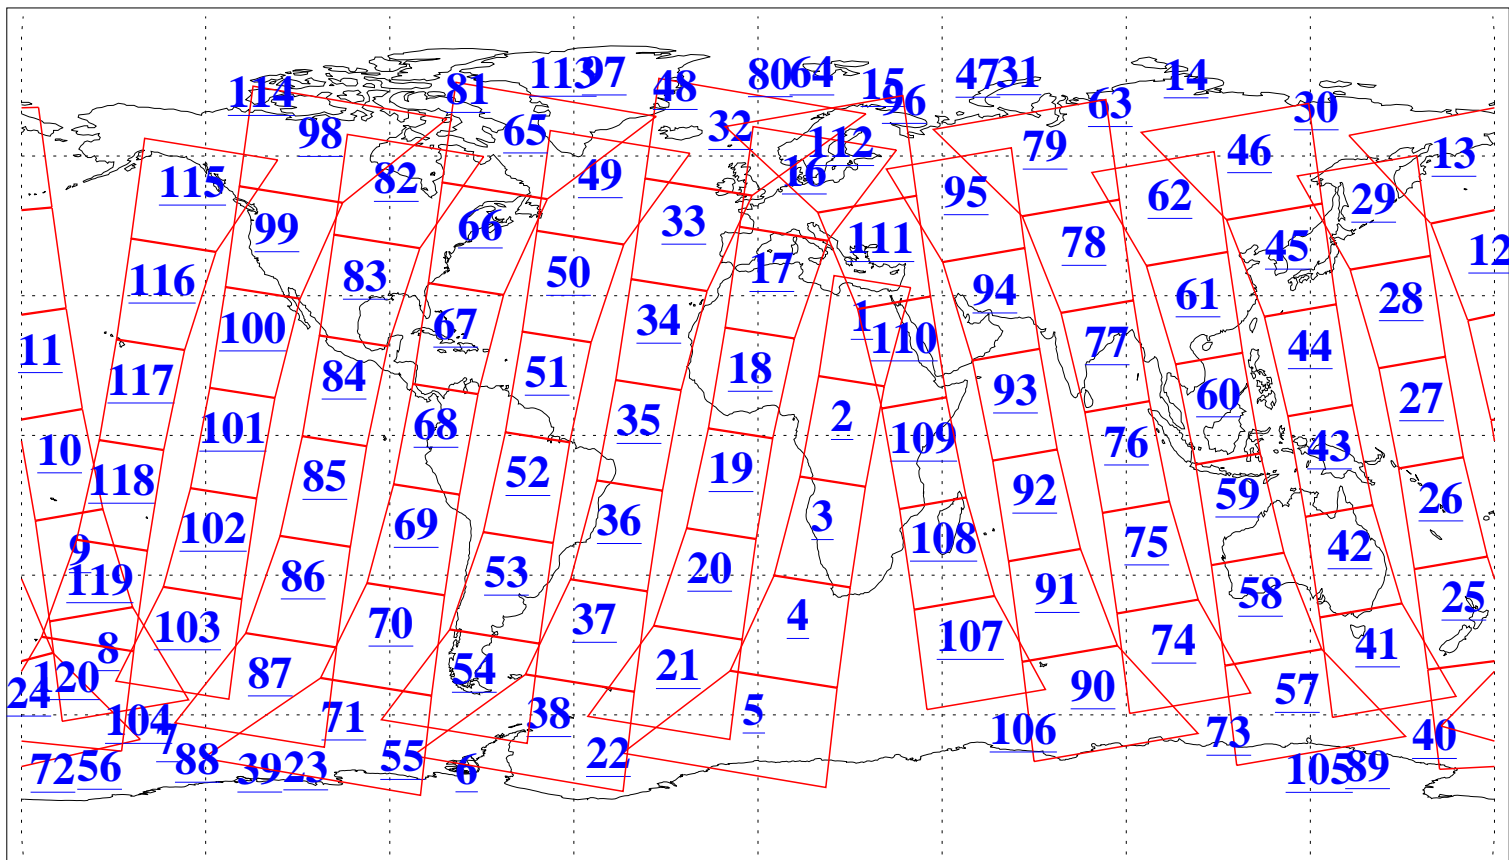

L1B Availability  
AMSU Granules: 240  
HSB Granules: 0  
AIRS Granules: 240

22 Jun 2015  
DoY 173  
Aqua Day 4797  
Granules: 1 to 120

Granules: 121 to 240

Legend: AMSU Available, HSB Available, AIRS Available

L1B Availability  
AMSU Granules: 240  
HSB Granules: 0  
AIRS Granules: 240

22 Jun 2015  
DoY 173  
Aqua Day 4797

Ascending Granules

Descending Granules

Legend: AMSU Available, HSB Available, AIRS Available

L1B Availability  
 AMSU Granules: 240  
 HSB Granules: 0  
 AIRS Granules: 240

22 Jun 2015  
 DoY 173  
 Aqua Day 4797

Northern Hemisphere Granules

Southern Hemisphere Granules

Legend: AMSU Available, HSB Available, AIRS Available