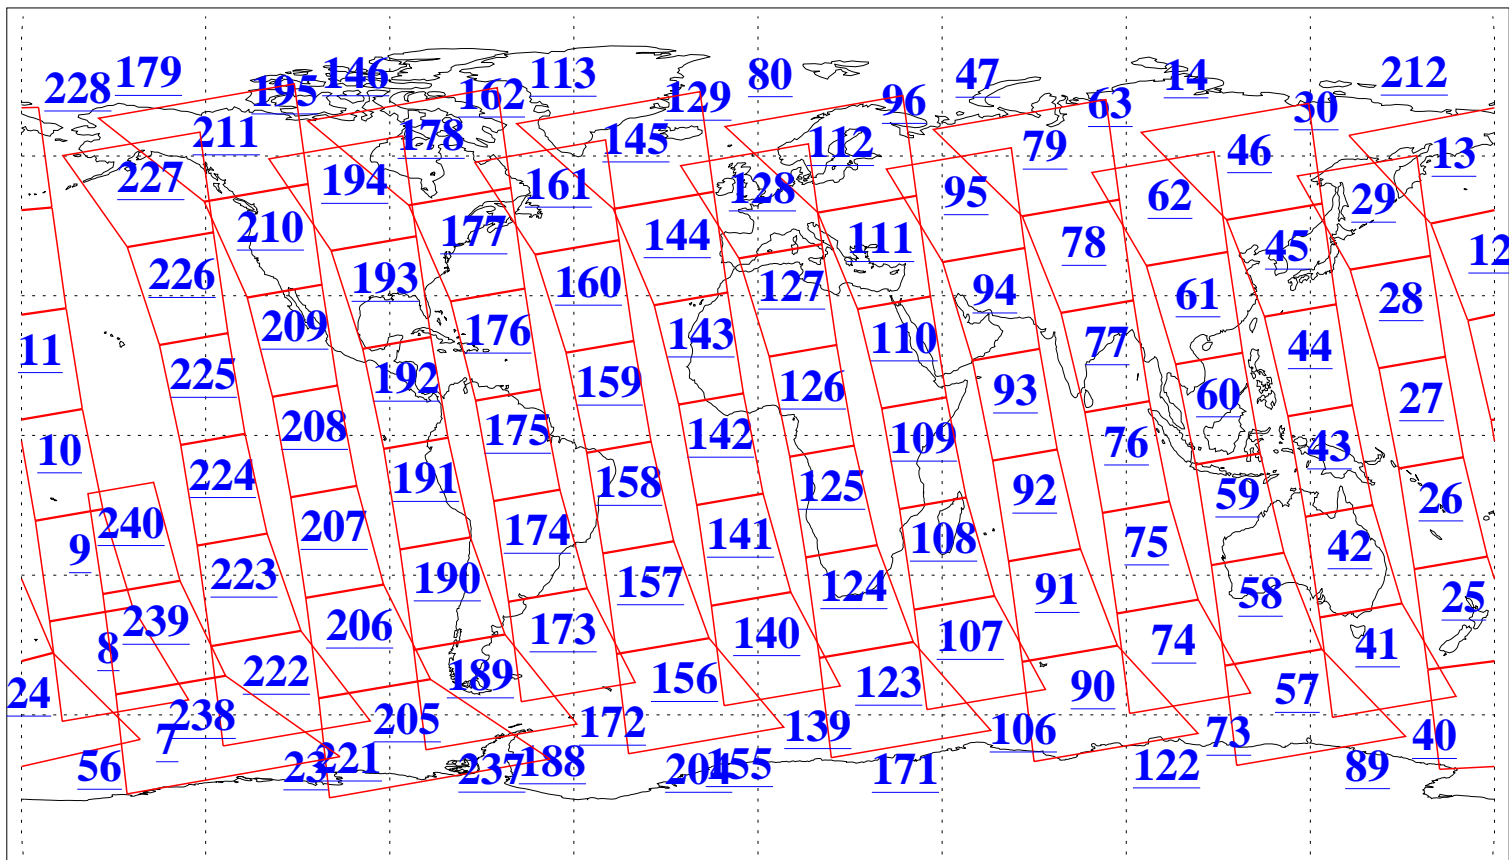

L1B Availability  
AMSU Granules: 240  
HSB Granules: 0  
AIRS Granules: 240

22 Jun 2015  
DoY 173  
Aqua Day 4797  
Granules: 1 to 120

Granules: 121 to 240

Legend: AMSU Available, HSB Available, AIRS Available

L1B Availability  
AMSU Granules: 240  
HSB Granules: 0  
AIRS Granules: 240

22 Jun 2015  
DoY 173  
Aqua Day 4797

Ascending Granules

Descending Granules

Legend: AMSU Available, HSB Available, AIRS Available

L1B Availability  
 AMSU Granules: 240  
 HSB Granules: 0  
 AIRS Granules: 240

22 Jun 2015  
 DoY 173  
 Aqua Day 4797

Northern Hemisphere Granules

Southern Hemisphere Granules

Legend: AMSU Available, HSB Available, AIRS Available