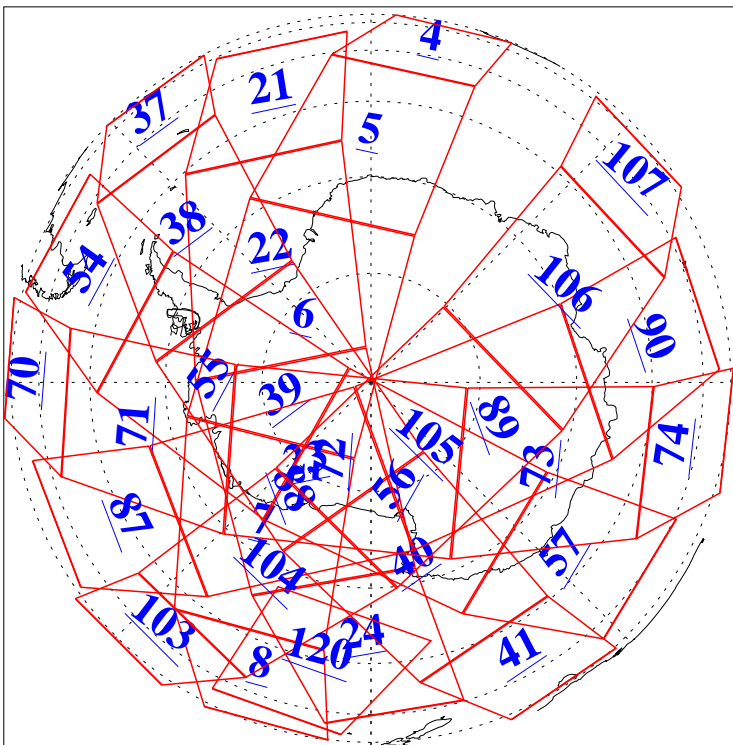

L1B Availability  
AMSU Granules: 240  
HSB Granules: 0  
AIRS Granules: 240

22 Jun 2015  
DoY 173  
Aqua Day 4797  
Granules: 1 to 120

Granules: 121 to 240

Legend: AMSU Available, HSB Available, AIRS Available

L1B Availability  
AMSU Granules: 240  
HSB Granules: 0  
AIRS Granules: 240

22 Jun 2015  
DoY 173  
Aqua Day 4797

Ascending Granules

Descending Granules

Legend: AMSU Available, HSB Available, AIRS Available

L1B Availability  
 AMSU Granules: 240  
 HSB Granules: 0  
 AIRS Granules: 240

22 Jun 2015  
 DoY 173  
 Aqua Day 4797

Northern Hemisphere Granules

Southern Hemisphere Granules

Legend: AMSU Available, HSB Available, AIRS Available