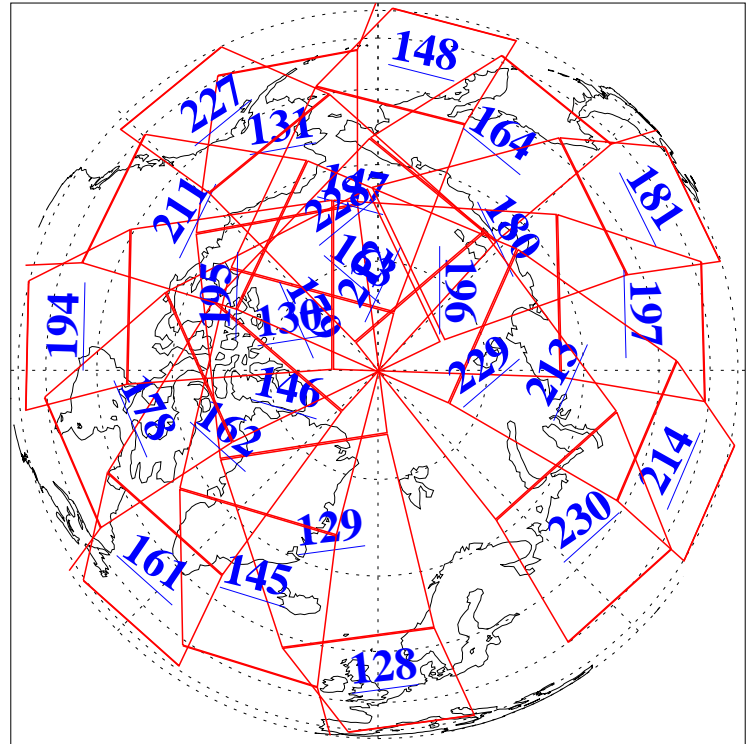

L1B Availability  
AMSU Granules: 240  
HSB Granules: 0  
AIRS Granules: 240

22 Jun 2015  
DoY 173  
Aqua Day 4797  
Granules: 1 to 120

Granules: 121 to 240

Legend: AMSU Available, HSB Available, AIRS Available

L1B Availability  
AMSU Granules: 240  
HSB Granules: 0  
AIRS Granules: 240

22 Jun 2015  
DoY 173  
Aqua Day 4797

Ascending Granules

Descending Granules

Legend: AMSU Available, HSB Available, AIRS Available

L1B Availability  
 AMSU Granules: 240  
 HSB Granules: 0  
 AIRS Granules: 240

22 Jun 2015  
 DoY 173  
 Aqua Day 4797

Northern Hemisphere Granules

Southern Hemisphere Granules

Legend: AMSU Available, HSB Available, AIRS Available