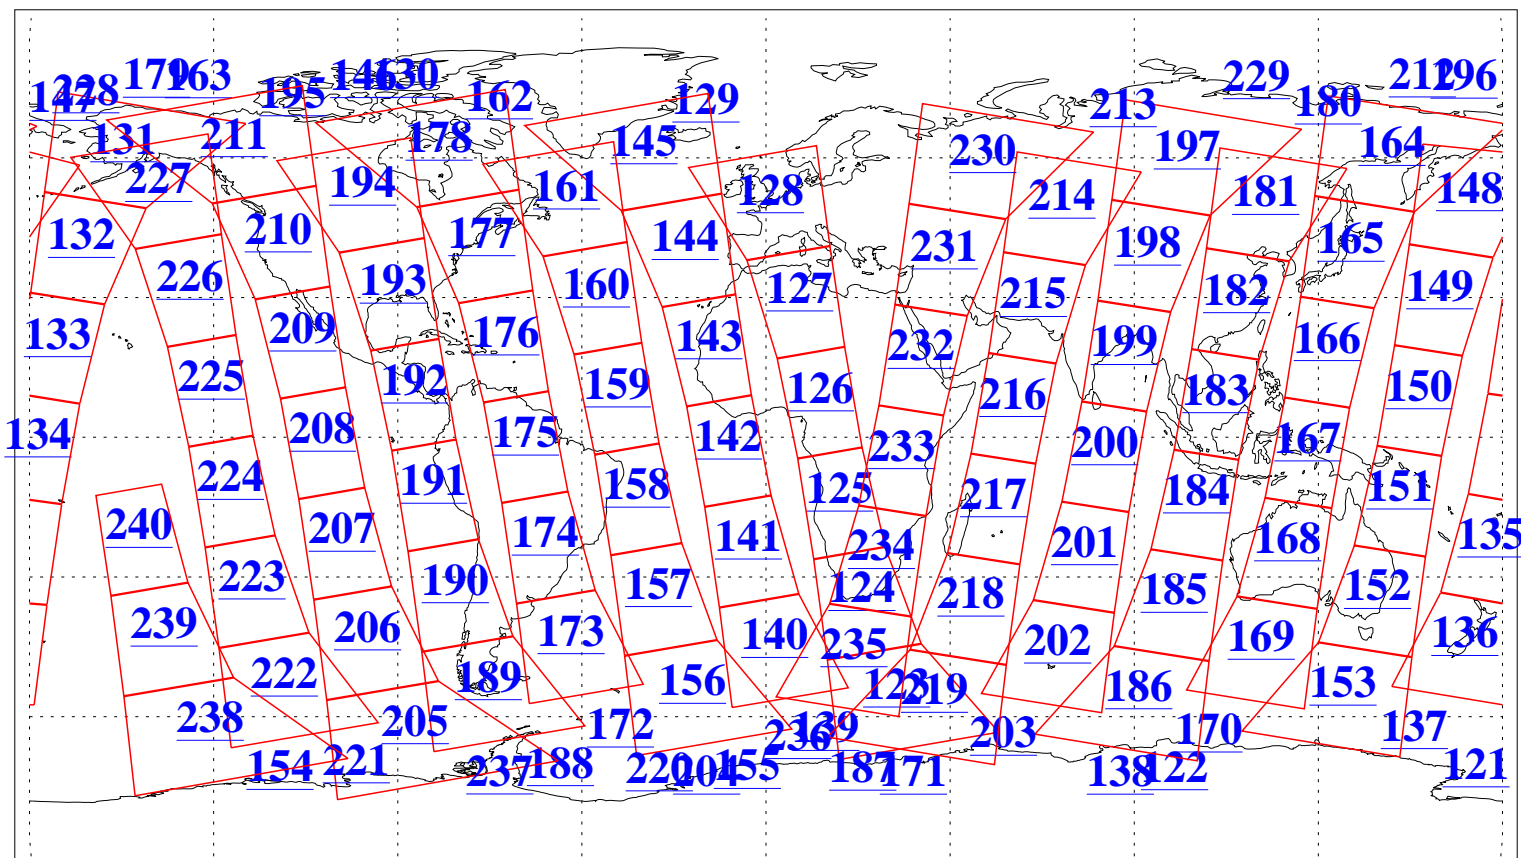

L1B Availability  
AMSU Granules: 240  
HSB Granules: 0  
AIRS Granules: 240

22 Jun 2015  
DoY 173  
Aqua Day 4797  
Granules: 1 to 120

Granules: 121 to 240

Legend: AMSU Available, HSB Available, AIRS Available

L1B Availability  
AMSU Granules: 240  
HSB Granules: 0  
AIRS Granules: 240

22 Jun 2015  
DoY 173  
Aqua Day 4797

Ascending Granules

Descending Granules

Legend: AMSU Available, HSB Available, AIRS Available

L1B Availability  
 AMSU Granules: 240  
 HSB Granules: 0  
 AIRS Granules: 240

22 Jun 2015  
 DoY 173  
 Aqua Day 4797

Northern Hemisphere Granules

Southern Hemisphere Granules

Legend: AMSU Available, HSB Available, AIRS Available