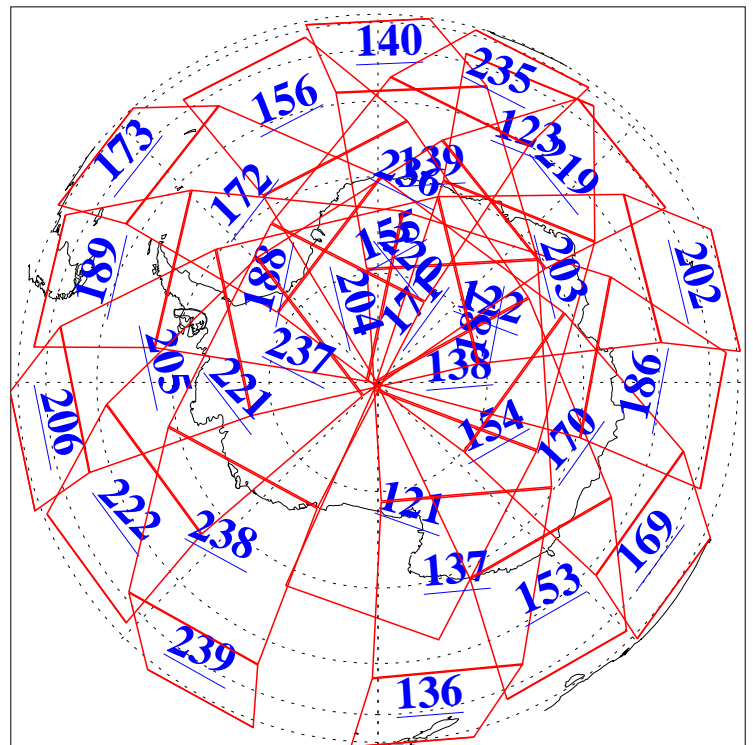

L1B Availability  
AMSU Granules: 240  
HSB Granules: 0  
AIRS Granules: 240

22 Jun 2015  
DoY 173  
Aqua Day 4797  
Granules: 1 to 120

Granules: 121 to 240

Legend: AMSU Available, HSB Available, AIRS Available

L1B Availability  
AMSU Granules: 240  
HSB Granules: 0  
AIRS Granules: 240

22 Jun 2015  
DoY 173  
Aqua Day 4797

Ascending Granules

Descending Granules

Legend: AMSU Available, HSB Available, AIRS Available

L1B Availability  
 AMSU Granules: 240  
 HSB Granules: 0  
 AIRS Granules: 240

22 Jun 2015  
 DoY 173  
 Aqua Day 4797

Northern Hemisphere Granules

Southern Hemisphere Granules

Legend: AMSU Available, HSB Available, AIRS Available