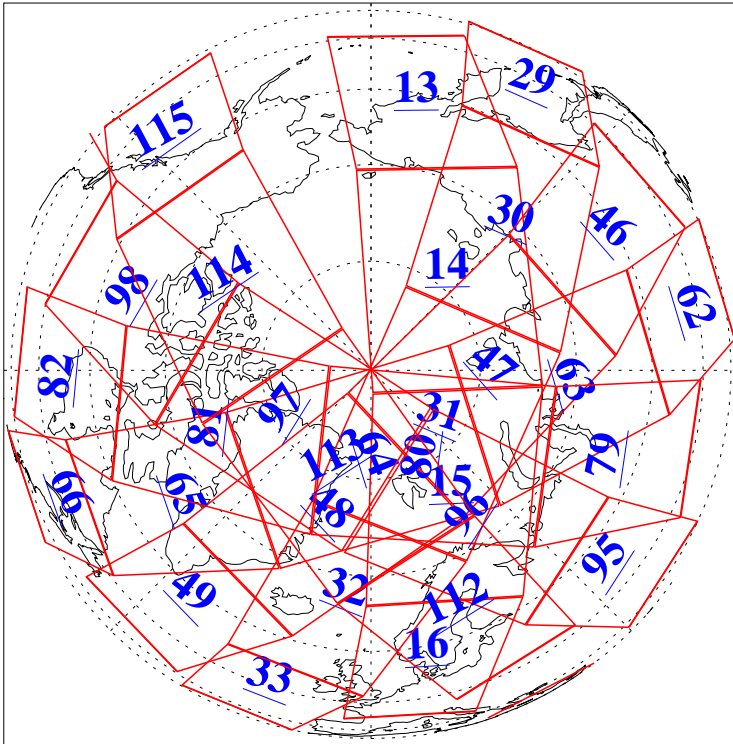

L1B Availability  
AMSU Granules: 240  
HSB Granules: 0  
AIRS Granules: 240

22 Jun 2015  
DoY 173  
Aqua Day 4797  
Granules: 1 to 120

Granules: 121 to 240

Legend: AMSU Available, HSB Available, AIRS Available

L1B Availability  
AMSU Granules: 240  
HSB Granules: 0  
AIRS Granules: 240

22 Jun 2015  
DoY 173  
Aqua Day 4797

Ascending Granules

Descending Granules

Legend: AMSU Available, HSB Available, AIRS Available

L1B Availability  
 AMSU Granules: 240  
 HSB Granules: 0  
 AIRS Granules: 240

22 Jun 2015  
 DoY 173  
 Aqua Day 4797

Northern Hemisphere Granules

Southern Hemisphere Granules

Legend: AMSU Available, HSB Available, AIRS Available