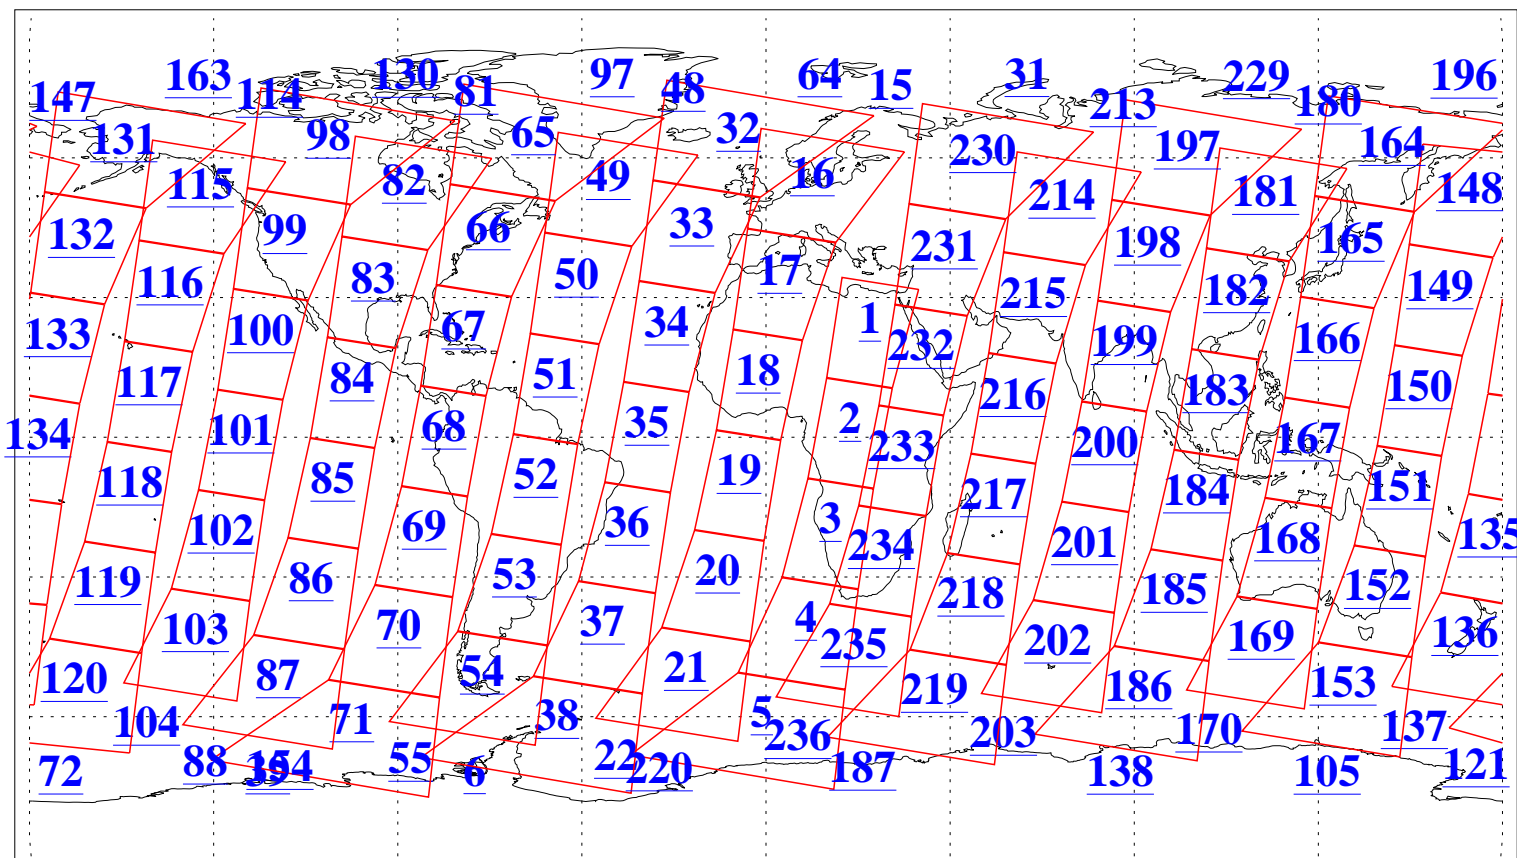

L1B Availability  
AMSU Granules: 240  
HSB Granules: 0  
AIRS Granules: 240

22 Jun 2015  
DoY 173  
Aqua Day 4797  
Granules: 1 to 120

Granules: 121 to 240

Legend: AMSU Available, HSB Available, AIRS Available

L1B Availability  
AMSU Granules: 240  
HSB Granules: 0  
AIRS Granules: 240

22 Jun 2015  
DoY 173  
Aqua Day 4797

Ascending Granules

Descending Granules

Legend: AMSU Available, HSB Available, AIRS Available

L1B Availability  
 AMSU Granules: 240  
 HSB Granules: 0  
 AIRS Granules: 240

22 Jun 2015  
 DoY 173  
 Aqua Day 4797

Northern Hemisphere Granules

Southern Hemisphere Granules

Legend: AMSU Available, HSB Available, AIRS Available