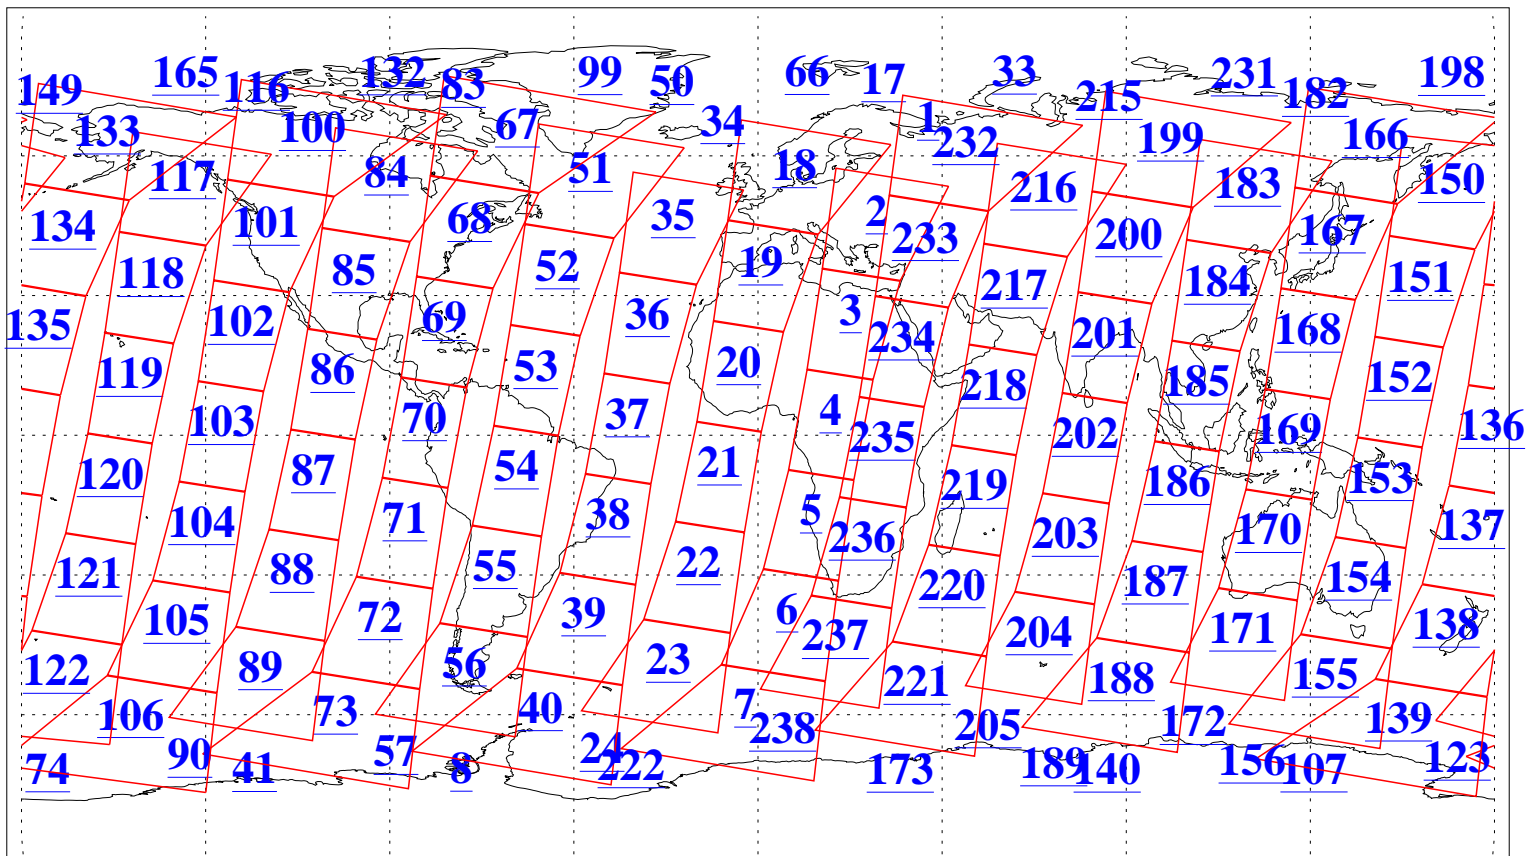

L1B Availability  
AMSU Granules: 240  
HSB Granules: 0  
AIRS Granules: 240

20 Jun 2015  
DoY 171  
Aqua Day 4795  
Granules: 1 to 120

Granules: 121 to 240

Legend: AMSU Available, HSB Available, AIRS Available

L1B Availability  
AMSU Granules: 240  
HSB Granules: 0  
AIRS Granules: 240

20 Jun 2015  
DoY 171  
Aqua Day 4795  
Ascending Granules

Descending Granules

Legend: AMSU Available, HSB Available, AIRS Available

L1B Availability  
 AMSU Granules: 240  
 HSB Granules: 0  
 AIRS Granules: 240

20 Jun 2015  
 DoY 171  
 Aqua Day 4795

Northern Hemisphere Granules

Southern Hemisphere Granules

Legend: AMSU Available, HSB Available, AIRS Available