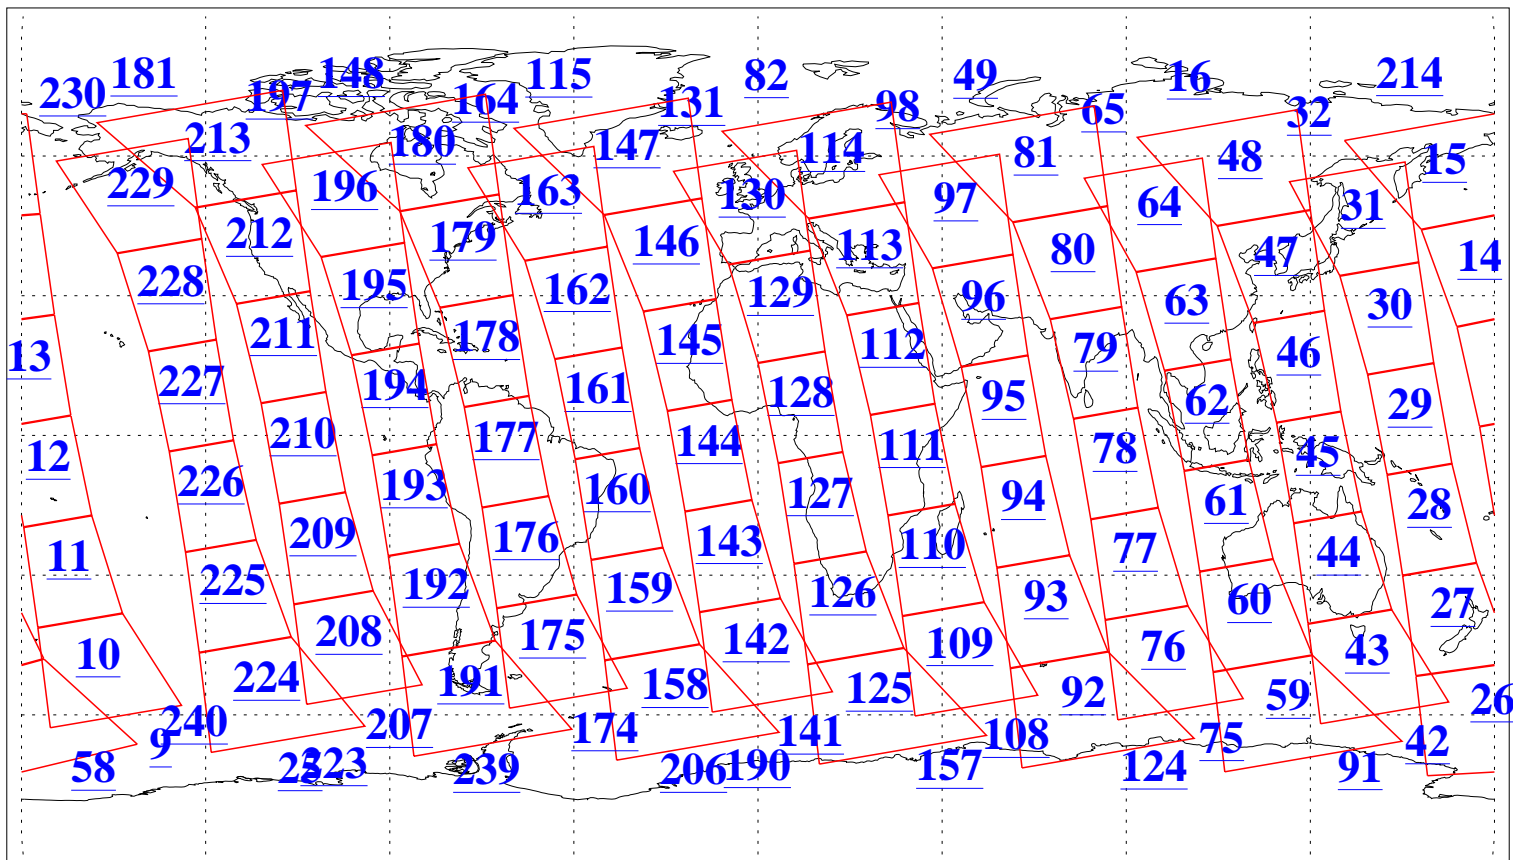

L1B Availability  
AMSU Granules: 240  
HSB Granules: 0  
AIRS Granules: 240

20 Jun 2015  
DoY 171  
Aqua Day 4795  
Granules: 1 to 120

Granules: 121 to 240

Legend: AMSU Available, HSB Available, AIRS Available

L1B Availability  
AMSU Granules: 240  
HSB Granules: 0  
AIRS Granules: 240

20 Jun 2015  
DoY 171  
Aqua Day 4795  
Ascending Granules

Descending Granules

Legend: AMSU Available, HSB Available, AIRS Available

L1B Availability  
 AMSU Granules: 240  
 HSB Granules: 0  
 AIRS Granules: 240

20 Jun 2015  
 DoY 171  
 Aqua Day 4795

Northern Hemisphere Granules

Southern Hemisphere Granules

Legend: AMSU Available, HSB Available, AIRS Available