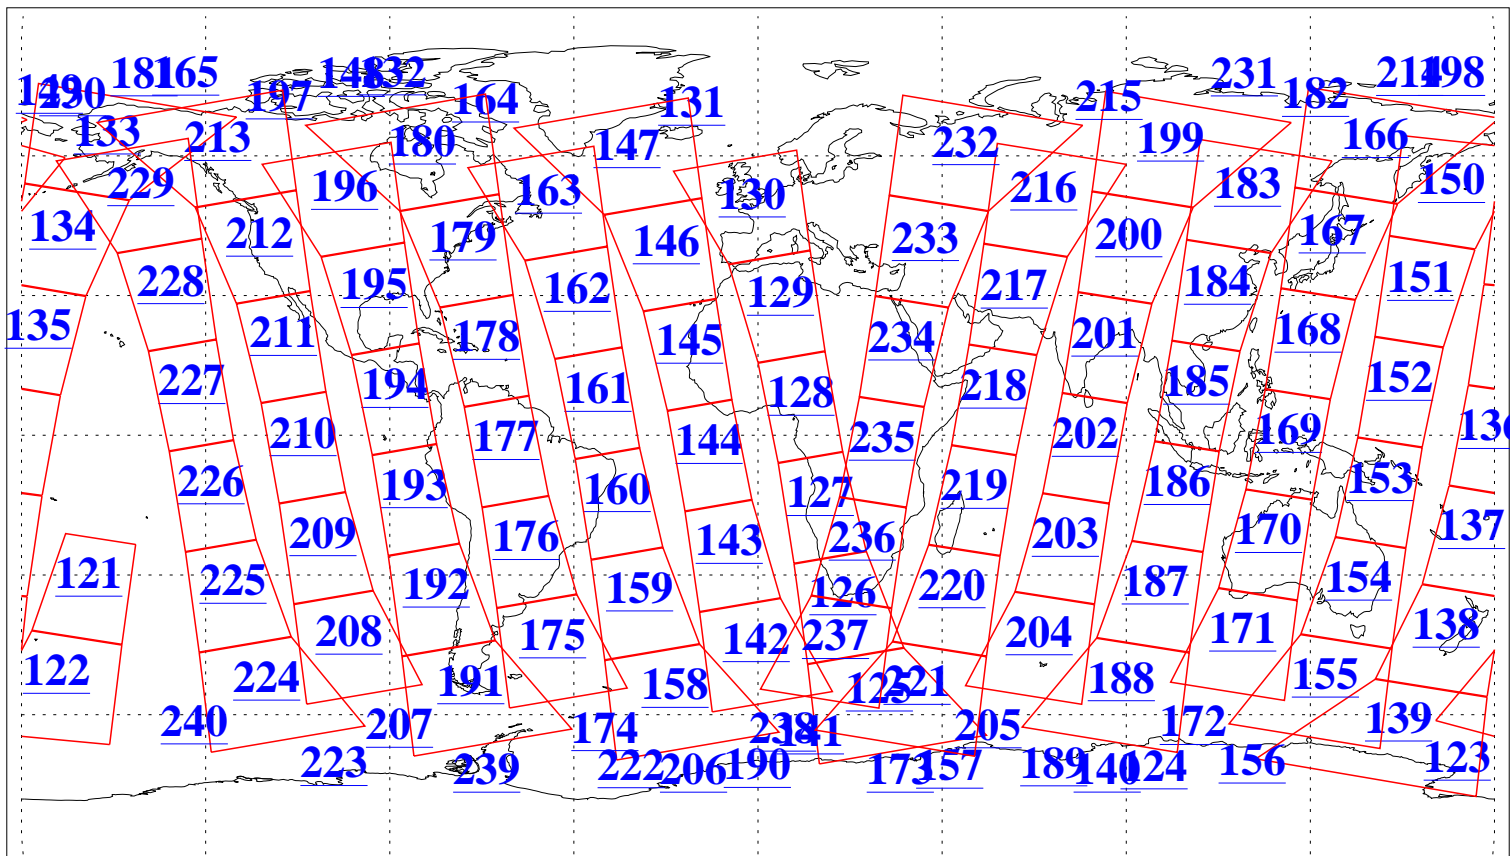

L1B Availability  
AMSU Granules: 240  
HSB Granules: 0  
AIRS Granules: 240

20 Jun 2015  
DoY 171  
Aqua Day 4795  
Granules: 1 to 120

Granules: 121 to 240

Legend: AMSU Available, HSB Available, AIRS Available

L1B Availability  
AMSU Granules: 240  
HSB Granules: 0  
AIRS Granules: 240

20 Jun 2015  
DoY 171  
Aqua Day 4795  
Ascending Granules

Descending Granules

Legend: AMSU Available, HSB Available, AIRS Available

L1B Availability  
 AMSU Granules: 240  
 HSB Granules: 0  
 AIRS Granules: 240

20 Jun 2015  
 DoY 171  
 Aqua Day 4795

Northern Hemisphere Granules

Southern Hemisphere Granules

Legend: AMSU Available, HSB Available, AIRS Available