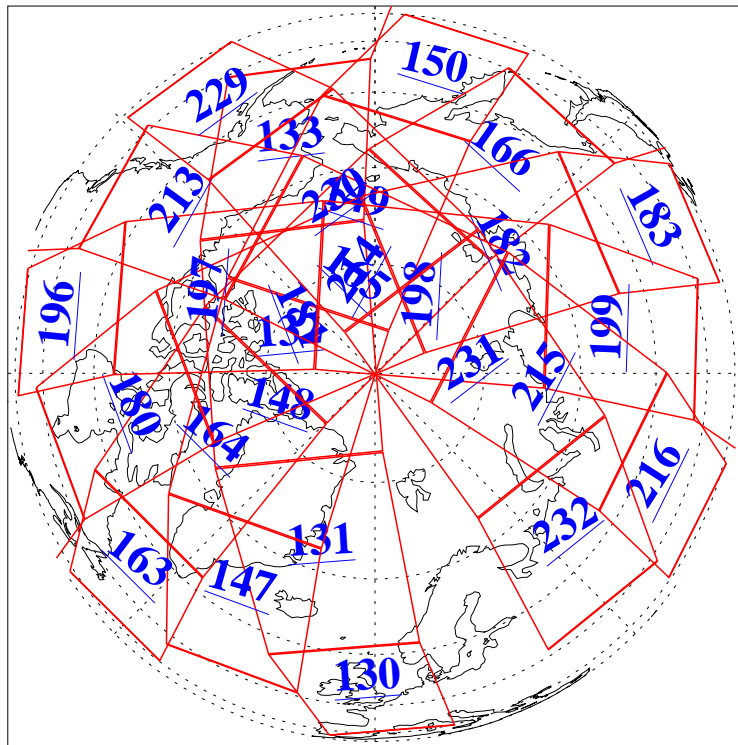

L1B Availability  
AMSU Granules: 240  
HSB Granules: 0  
AIRS Granules: 240

20 Jun 2015  
DoY 171  
Aqua Day 4795  
Ascending Granules

Descending Granules

Legend: AMSU Available, HSB Available, AIRS Available

L1B Availability  
 AMSU Granules: 240  
 HSB Granules: 0  
 AIRS Granules: 240

20 Jun 2015  
 DoY 171  
 Aqua Day 4795

Northern Hemisphere Granules

Southern Hemisphere Granules

Legend: AMSU Available, HSB Available, AIRS Available