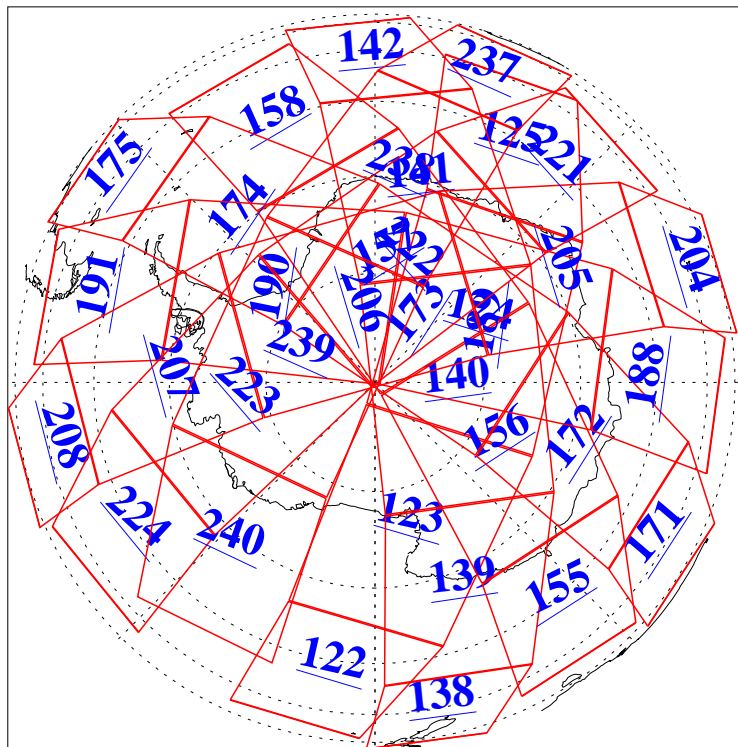

L1B Availability  
AMSU Granules: 240  
HSB Granules: 0  
AIRS Granules: 240

20 Jun 2015  
DoY 171  
Aqua Day 4795  
Granules: 1 to 120

Granules: 121 to 240

Legend: AMSU Available, HSB Available, AIRS Available

L1B Availability  
AMSU Granules: 240  
HSB Granules: 0  
AIRS Granules: 240

20 Jun 2015  
DoY 171  
Aqua Day 4795  
Ascending Granules

Descending Granules

Legend: AMSU Available, HSB Available, AIRS Available

L1B Availability  
 AMSU Granules: 240  
 HSB Granules: 0  
 AIRS Granules: 240

20 Jun 2015  
 DoY 171  
 Aqua Day 4795

Northern Hemisphere Granules

Southern Hemisphere Granules

Legend: AMSU Available, HSB Available, AIRS Available