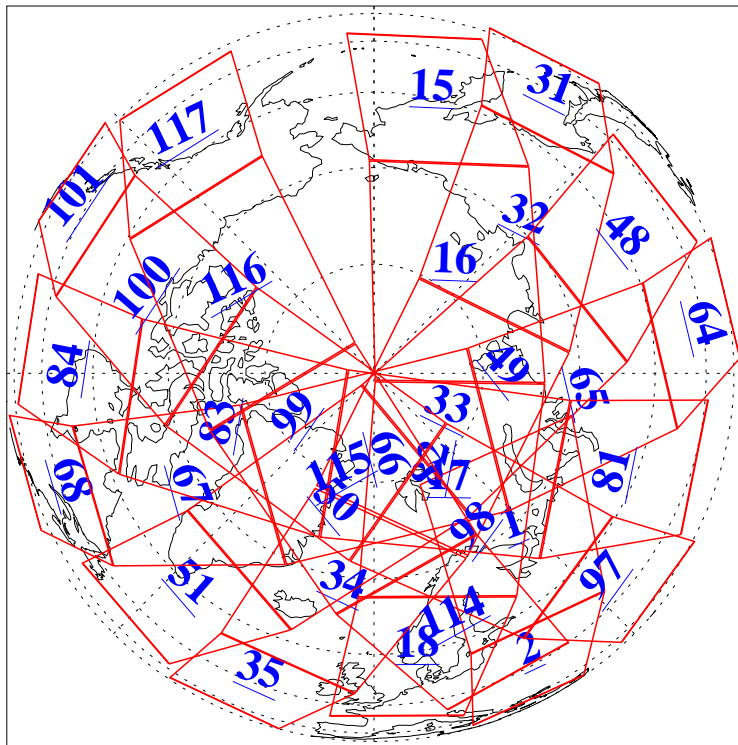

L1B Availability  
AMSU Granules: 240  
HSB Granules: 0  
AIRS Granules: 240

20 Jun 2015  
DoY 171  
Aqua Day 4795  
Granules: 1 to 120

Granules: 121 to 240

Legend: AMSU Available, HSB Available, AIRS Available

L1B Availability  
AMSU Granules: 240  
HSB Granules: 0  
AIRS Granules: 240

20 Jun 2015  
DoY 171  
Aqua Day 4795  
Ascending Granules

Descending Granules

Legend: AMSU Available, HSB Available, AIRS Available

L1B Availability  
 AMSU Granules: 240  
 HSB Granules: 0  
 AIRS Granules: 240

20 Jun 2015  
 DoY 171  
 Aqua Day 4795

Northern Hemisphere Granules

Southern Hemisphere Granules

Legend: AMSU Available, HSB Available, AIRS Available