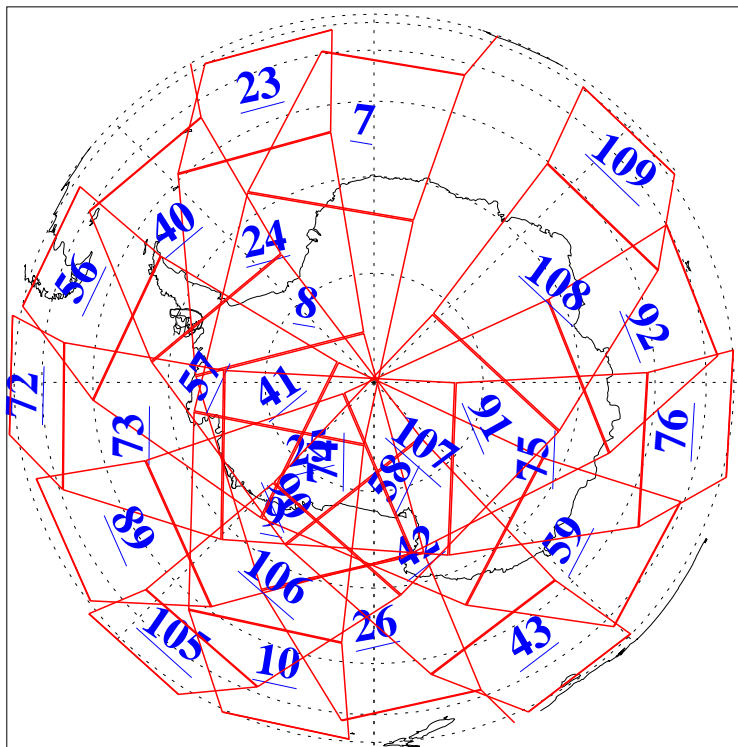

L1B Availability  
AMSU Granules: 240  
HSB Granules: 0  
AIRS Granules: 240

20 Jun 2015  
DoY 171  
Aqua Day 4795  
Granules: 1 to 120

Granules: 121 to 240

Legend: AMSU Available, HSB Available, AIRS Available

L1B Availability  
AMSU Granules: 240  
HSB Granules: 0  
AIRS Granules: 240

20 Jun 2015  
DoY 171  
Aqua Day 4795  
Ascending Granules

Descending Granules

Legend: AMSU Available, HSB Available, AIRS Available

L1B Availability  
 AMSU Granules: 240  
 HSB Granules: 0  
 AIRS Granules: 240

20 Jun 2015  
 DoY 171  
 Aqua Day 4795

Northern Hemisphere Granules

Southern Hemisphere Granules

Legend: AMSU Available, HSB Available, AIRS Available