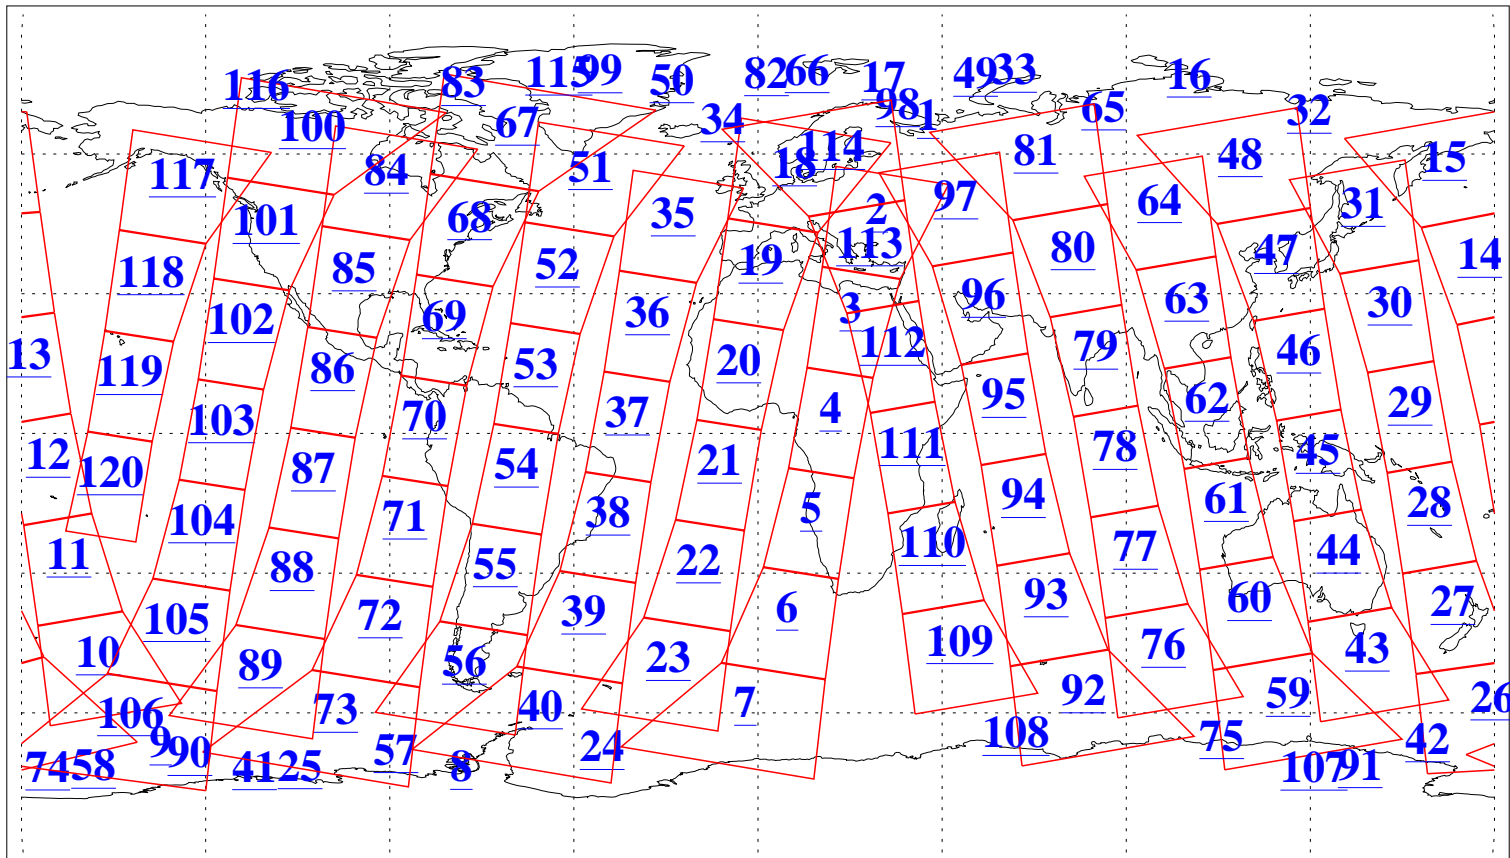

L1B Availability  
AMSU Granules: 240  
HSB Granules: 0  
AIRS Granules: 240

20 Jun 2015  
DoY 171  
Aqua Day 4795  
Granules: 1 to 120

Granules: 121 to 240

Legend: AMSU Available, HSB Available, AIRS Available

L1B Availability  
AMSU Granules: 240  
HSB Granules: 0  
AIRS Granules: 240

20 Jun 2015  
DoY 171  
Aqua Day 4795  
Ascending Granules

Descending Granules

Legend: AMSU Available, HSB Available, AIRS Available

L1B Availability  
 AMSU Granules: 240  
 HSB Granules: 0  
 AIRS Granules: 240

20 Jun 2015  
 DoY 171  
 Aqua Day 4795

Northern Hemisphere Granules

Southern Hemisphere Granules

Legend: AMSU Available, HSB Available, AIRS Available