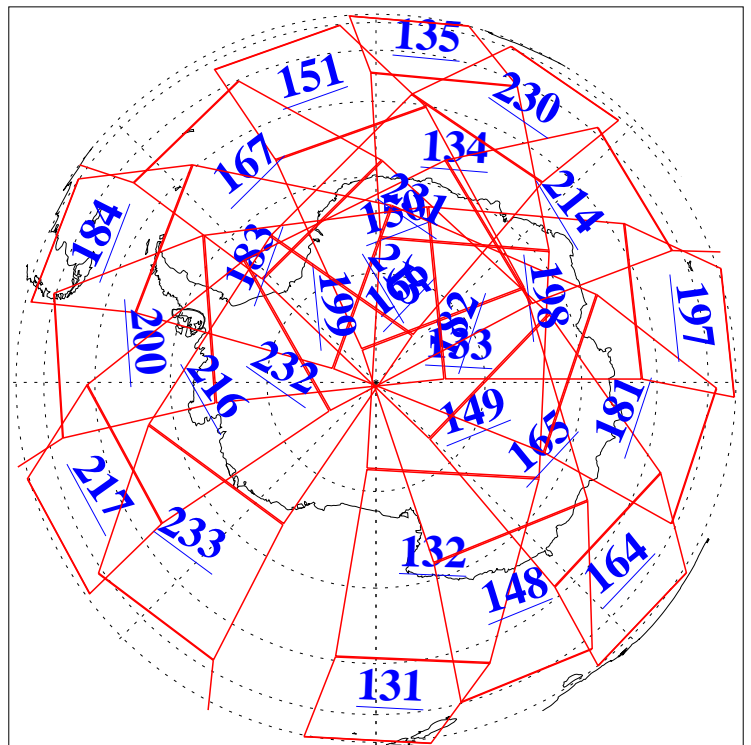

L1B Availability
AMSU Granules: 240
HSB Granules: 0
AIRS Granules: 240

19 Jun 2015
DoY 170
Aqua Day 4794
Granules: 1 to 120

Granules: 121 to 240

Legend: AMSU Available, HSB Available, AIRS Available

L1B Availability
AMSU Granules: 240
HSB Granules: 0
AIRS Granules: 240

19 Jun 2015
DoY 170
Aqua Day 4794
Ascending Granules

Descending Granules

Legend: AMSU Available, HSB Available, AIRS Available

L1B Availability
 AMSU Granules: 240
 HSB Granules: 0
 AIRS Granules: 240

19 Jun 2015
 DoY 170
 Aqua Day 4794

Northern Hemisphere Granules

Southern Hemisphere Granules

Legend: AMSU Available, HSB Available, AIRS Available