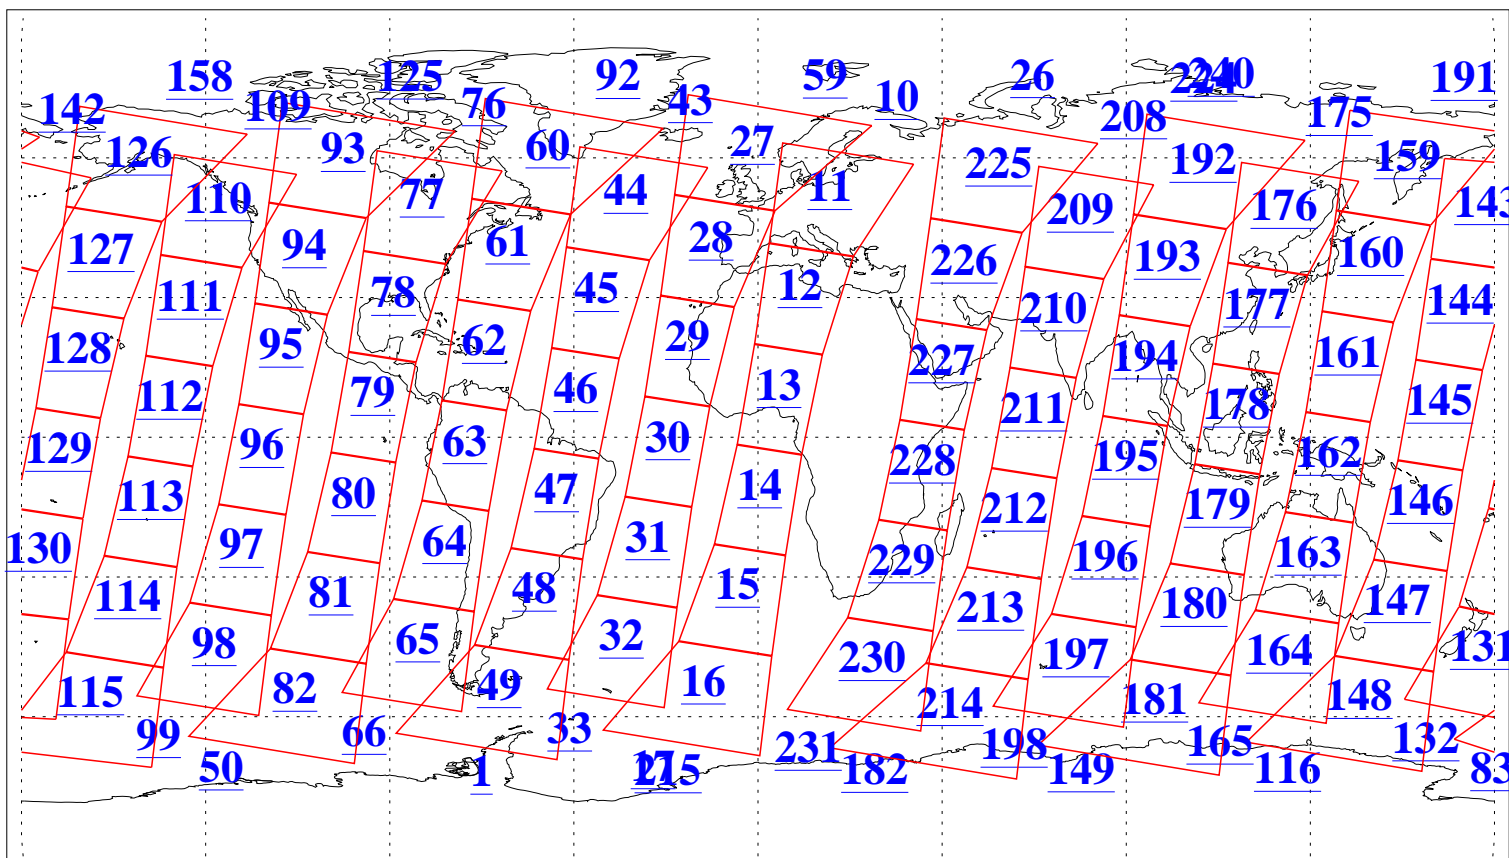

L1B Availability
AMSU Granules: 240
HSB Granules: 0
AIRS Granules: 240

19 Jun 2015
DoY 170
Aqua Day 4794
Granules: 1 to 120

Granules: 121 to 240

Legend: AMSU Available, HSB Available, AIRS Available

L1B Availability
AMSU Granules: 240
HSB Granules: 0
AIRS Granules: 240

19 Jun 2015
DoY 170
Aqua Day 4794
Ascending Granules

Descending Granules

Legend: AMSU Available, HSB Available, AIRS Available

L1B Availability
 AMSU Granules: 240
 HSB Granules: 0
 AIRS Granules: 240

19 Jun 2015
 DoY 170
 Aqua Day 4794

Northern Hemisphere Granules

Southern Hemisphere Granules

Legend: AMSU Available, HSB Available, AIRS Available