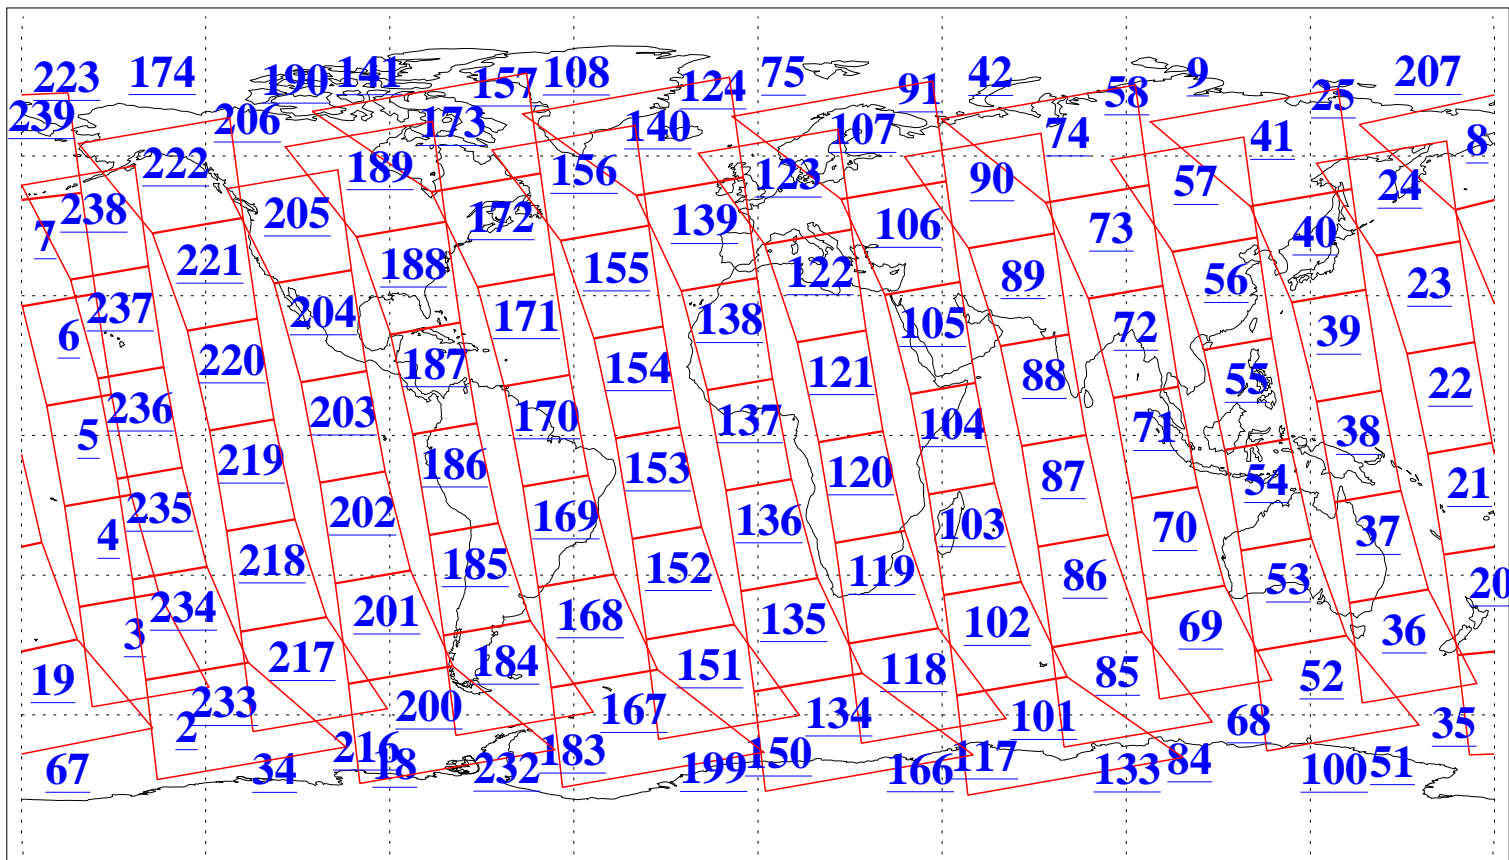

L1B Availability
AMSU Granules: 240
HSB Granules: 0
AIRS Granules: 240

19 Jun 2015
DoY 170
Aqua Day 4794
Granules: 1 to 120

Granules: 121 to 240

Legend: AMSU Available, HSB Available, AIRS Available

L1B Availability
AMSU Granules: 240
HSB Granules: 0
AIRS Granules: 240

19 Jun 2015
DoY 170
Aqua Day 4794
Ascending Granules

Descending Granules

Legend: AMSU Available, HSB Available, AIRS Available

L1B Availability
 AMSU Granules: 240
 HSB Granules: 0
 AIRS Granules: 240

19 Jun 2015
 DoY 170
 Aqua Day 4794

Northern Hemisphere Granules

Southern Hemisphere Granules

Legend: AMSU Available, HSB Available, AIRS Available