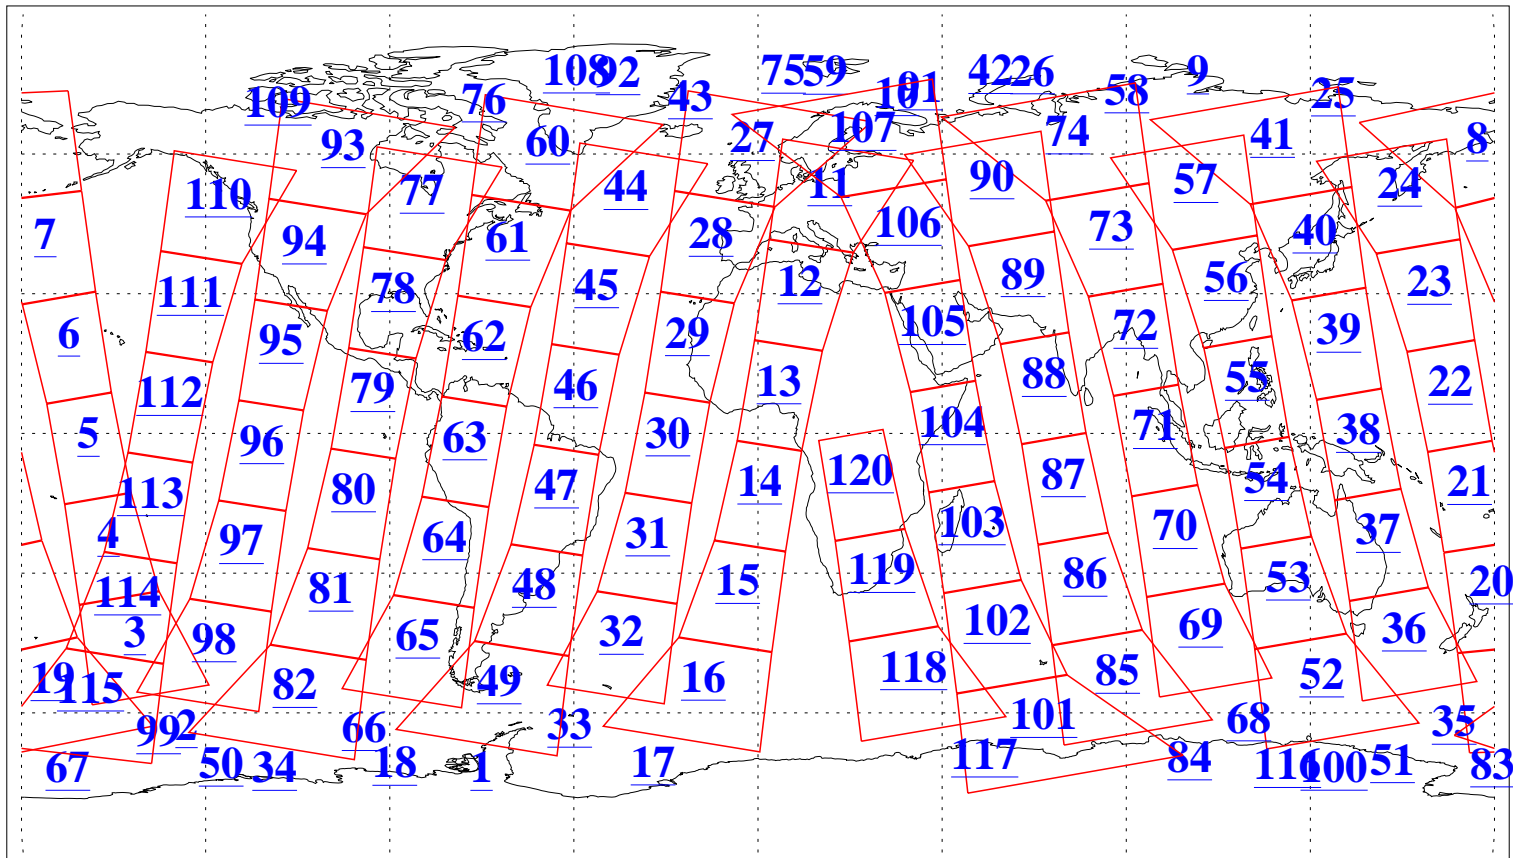

L1B Availability
AMSU Granules: 240
HSB Granules: 0
AIRS Granules: 240

19 Jun 2015
DoY 170
Aqua Day 4794
Granules: 1 to 120

Granules: 121 to 240

Legend: AMSU Available, HSB Available, AIRS Available

L1B Availability
AMSU Granules: 240
HSB Granules: 0
AIRS Granules: 240

19 Jun 2015
DoY 170
Aqua Day 4794
Ascending Granules

Descending Granules

Legend: AMSU Available, HSB Available, AIRS Available

L1B Availability
 AMSU Granules: 240
 HSB Granules: 0
 AIRS Granules: 240

19 Jun 2015
 DoY 170
 Aqua Day 4794

Northern Hemisphere Granules

Southern Hemisphere Granules

Legend: AMSU Available, HSB Available, AIRS Available