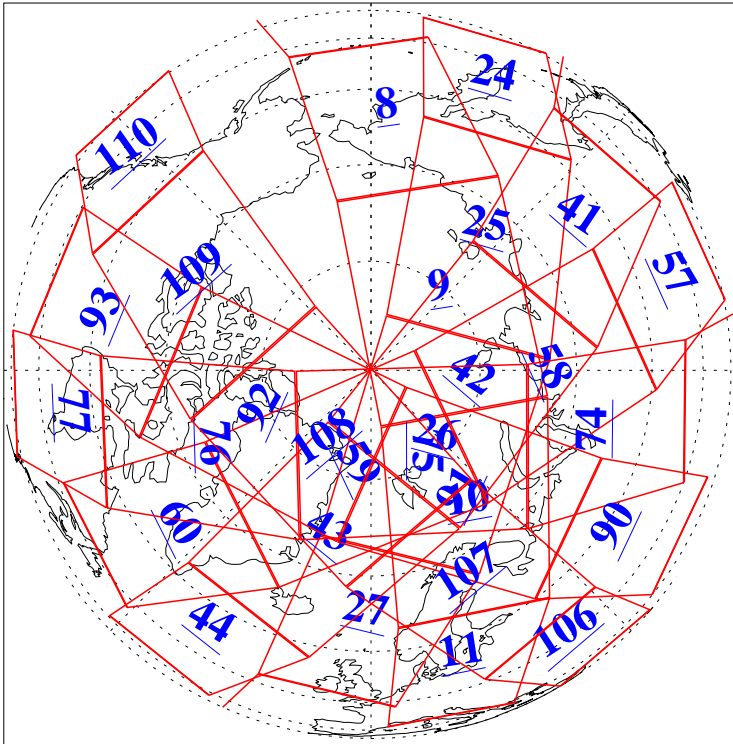

L1B Availability
AMSU Granules: 240
HSB Granules: 0
AIRS Granules: 240

19 Jun 2015
DoY 170
Aqua Day 4794
Granules: 1 to 120

Granules: 121 to 240

Legend: AMSU Available, HSB Available, AIRS Available

L1B Availability
AMSU Granules: 240
HSB Granules: 0
AIRS Granules: 240

19 Jun 2015
DoY 170
Aqua Day 4794
Ascending Granules

Descending Granules

Legend: AMSU Available, HSB Available, AIRS Available

L1B Availability
 AMSU Granules: 240
 HSB Granules: 0
 AIRS Granules: 240

19 Jun 2015
 DoY 170
 Aqua Day 4794

Northern Hemisphere Granules

Southern Hemisphere Granules

Legend: AMSU Available, HSB Available, AIRS Available