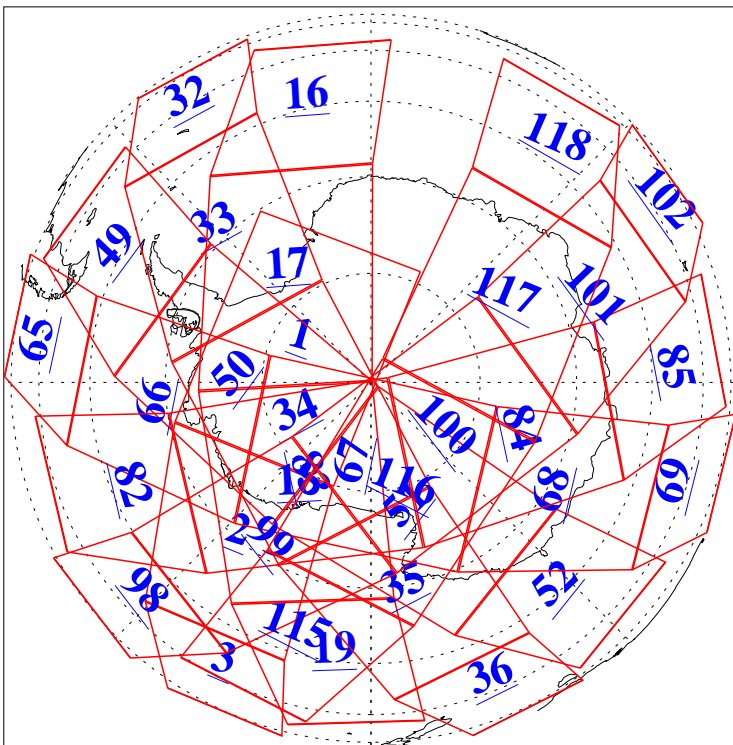

L1B Availability
AMSU Granules: 240
HSB Granules: 0
AIRS Granules: 240

19 Jun 2015
DoY 170
Aqua Day 4794
Granules: 1 to 120

Granules: 121 to 240

Legend: AMSU Available, HSB Available, AIRS Available

L1B Availability
AMSU Granules: 240
HSB Granules: 0
AIRS Granules: 240

19 Jun 2015
DoY 170
Aqua Day 4794
Ascending Granules

Descending Granules

Legend: AMSU Available, HSB Available, AIRS Available

L1B Availability
 AMSU Granules: 240
 HSB Granules: 0
 AIRS Granules: 240

19 Jun 2015
 DoY 170
 Aqua Day 4794

Northern Hemisphere Granules

Southern Hemisphere Granules

Legend: AMSU Available, HSB Available, AIRS Available