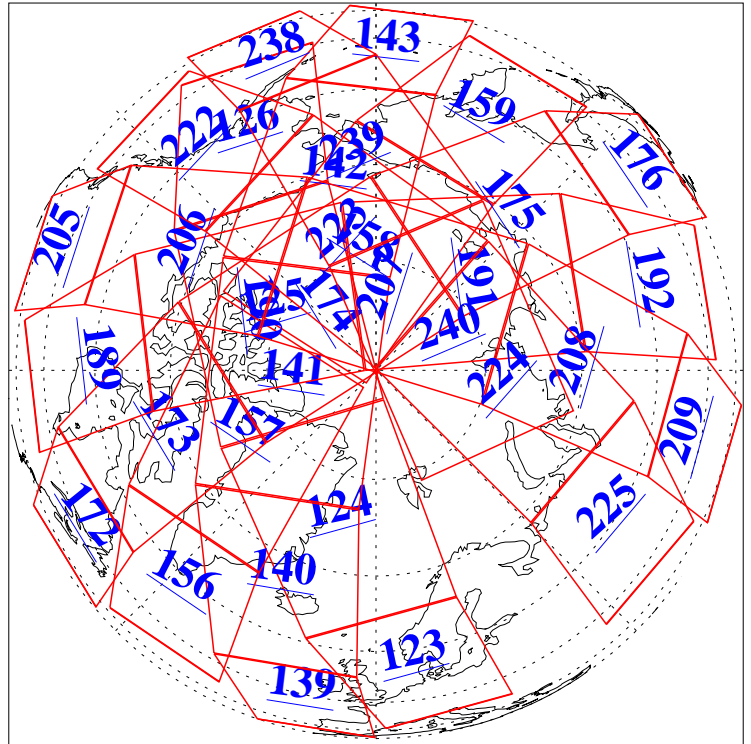

L1B Availability
AMSU Granules: 240
HSB Granules: 0
AIRS Granules: 240

19 Jun 2015
DoY 170
Aqua Day 4794
Granules: 1 to 120

Granules: 121 to 240

Legend: AMSU Available, HSB Available, AIRS Available

L1B Availability
AMSU Granules: 240
HSB Granules: 0
AIRS Granules: 240

19 Jun 2015
DoY 170
Aqua Day 4794
Ascending Granules

Descending Granules

Legend: AMSU Available, HSB Available, AIRS Available

L1B Availability
 AMSU Granules: 240
 HSB Granules: 0
 AIRS Granules: 240

19 Jun 2015
 DoY 170
 Aqua Day 4794

Northern Hemisphere Granules

Southern Hemisphere Granules

Legend: AMSU Available, HSB Available, AIRS Available