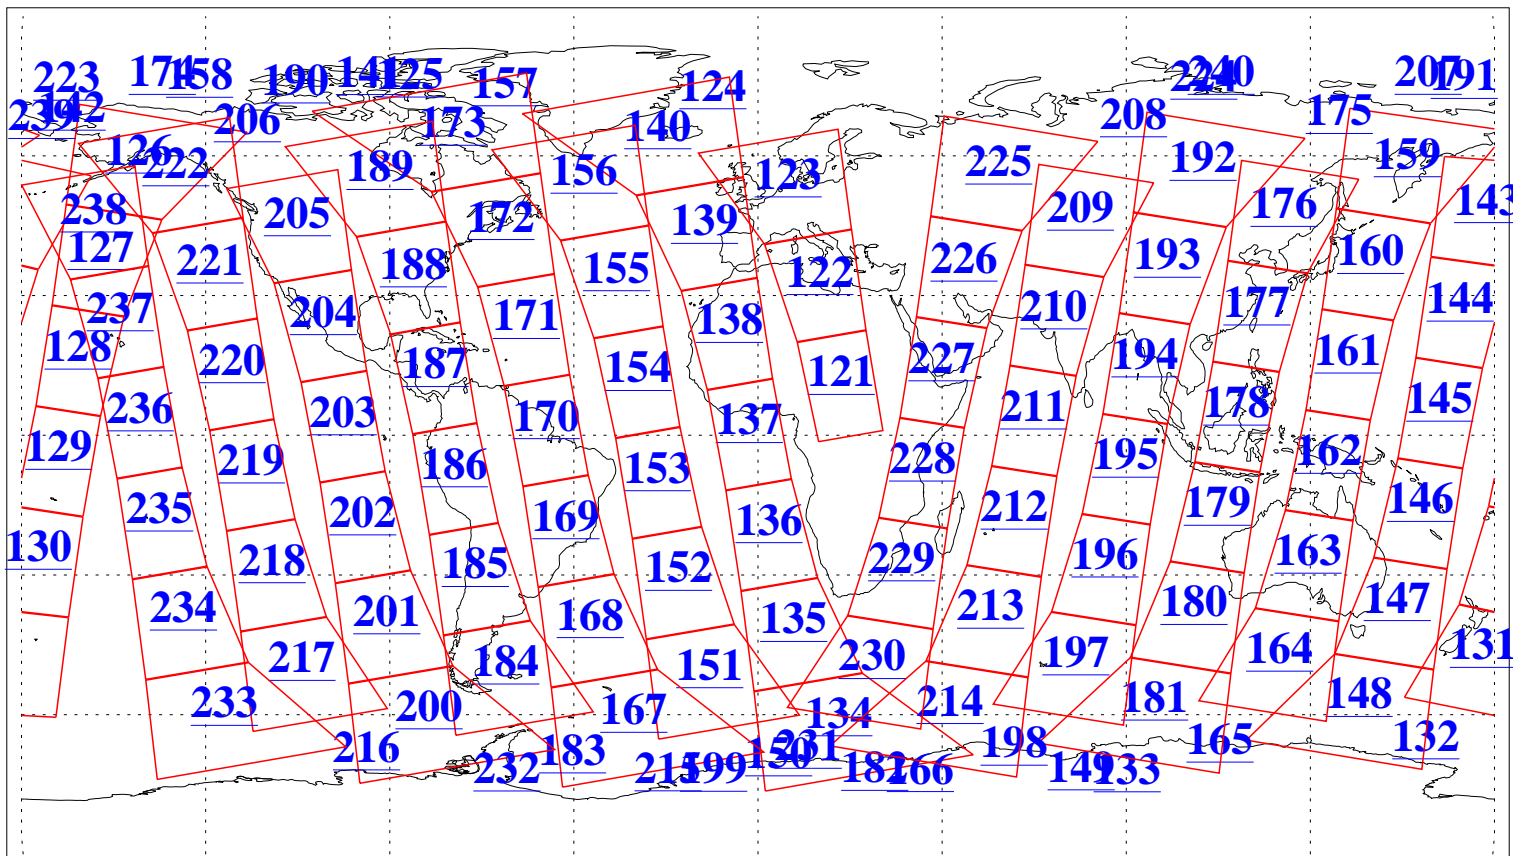

L1B Availability
AMSU Granules: 240
HSB Granules: 0
AIRS Granules: 240

19 Jun 2015
DoY 170
Aqua Day 4794
Granules: 1 to 120

Granules: 121 to 240

Legend: AMSU Available, HSB Available, AIRS Available

L1B Availability
AMSU Granules: 240
HSB Granules: 0
AIRS Granules: 240

19 Jun 2015
DoY 170
Aqua Day 4794
Ascending Granules

Descending Granules

Legend: AMSU Available, HSB Available, AIRS Available

L1B Availability
 AMSU Granules: 240
 HSB Granules: 0
 AIRS Granules: 240

19 Jun 2015
 DoY 170
 Aqua Day 4794

Northern Hemisphere Granules

Southern Hemisphere Granules

Legend: AMSU Available, HSB Available, AIRS Available